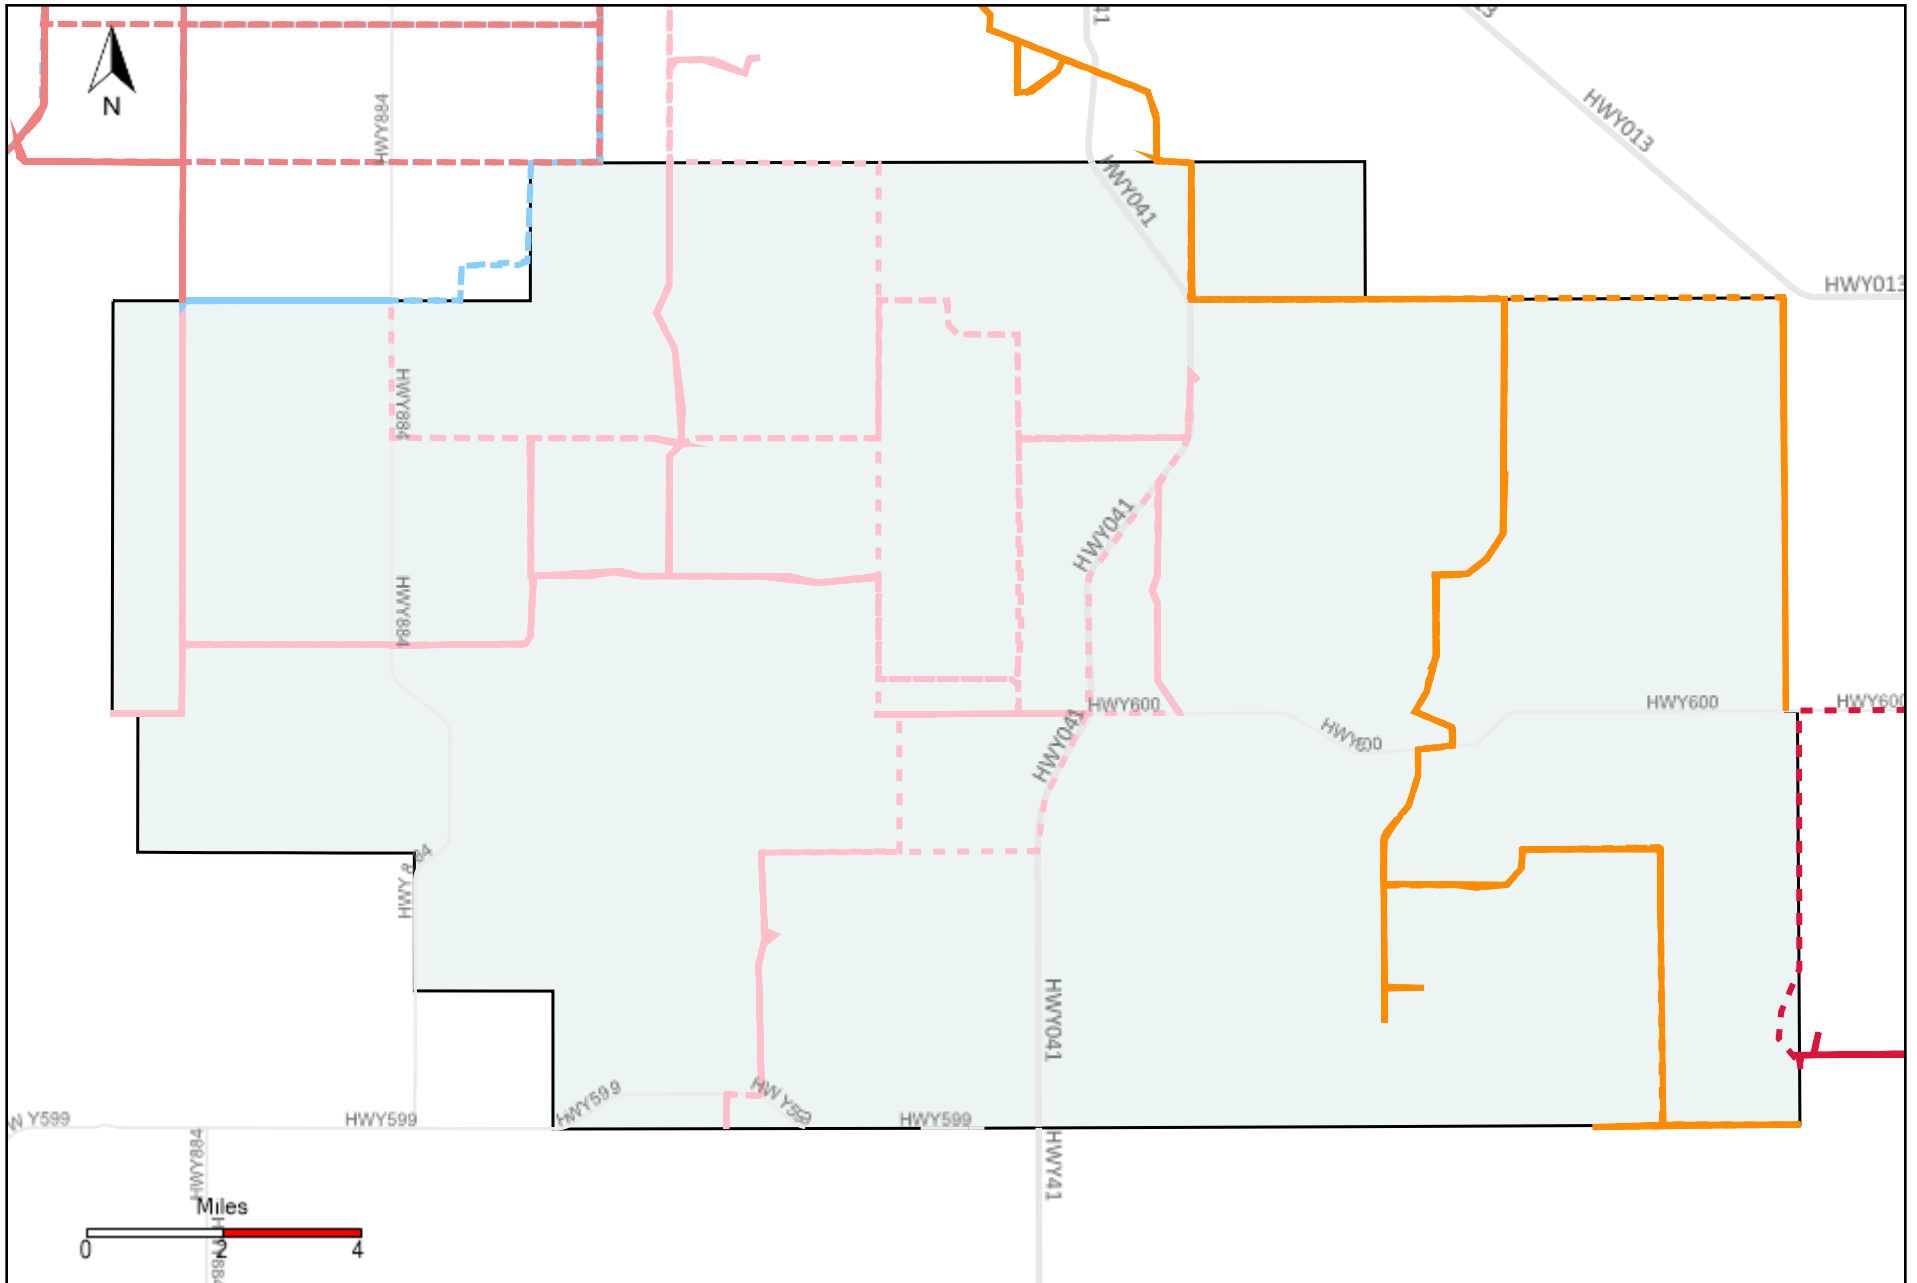

Provost Weekly Grader Report (2021-03-21 ~ 2021-03-27)

Division: 1 Grader Report(2021-03-21 ~ 2021-03-27)

Vehicle Name List	Total Distance(km)	Total Hours
*****	390.57	29 hrs 18 min 46 sec

Division: 4 Grader Report(2021-03-21 ~ 2021-03-27)

Vehicle Name List	Total Distance(km)	Total Hours
*****	815.32	55 hrs 22 min 36 sec

Division: 5 Grader Report(2021-03-21 ~ 2021-03-27)

Vehicle Name List	Total Distance(km)	Total Hours
*****	2064.09	168 hrs 12 min 30 sec

Division: 6 Grader Report(2021-03-21 ~ 2021-03-27)

Vehicle Name List	Total Distance(km)	Total Hours
*****	2524.48	215 hrs 37 min 16 sec

Division: 7 Grader Report(2021-03-21 ~ 2021-03-27)

Vehicle Name List	Total Distance(km)	Total Hours
*****	1950.14	178 hrs 15 min 17 sec