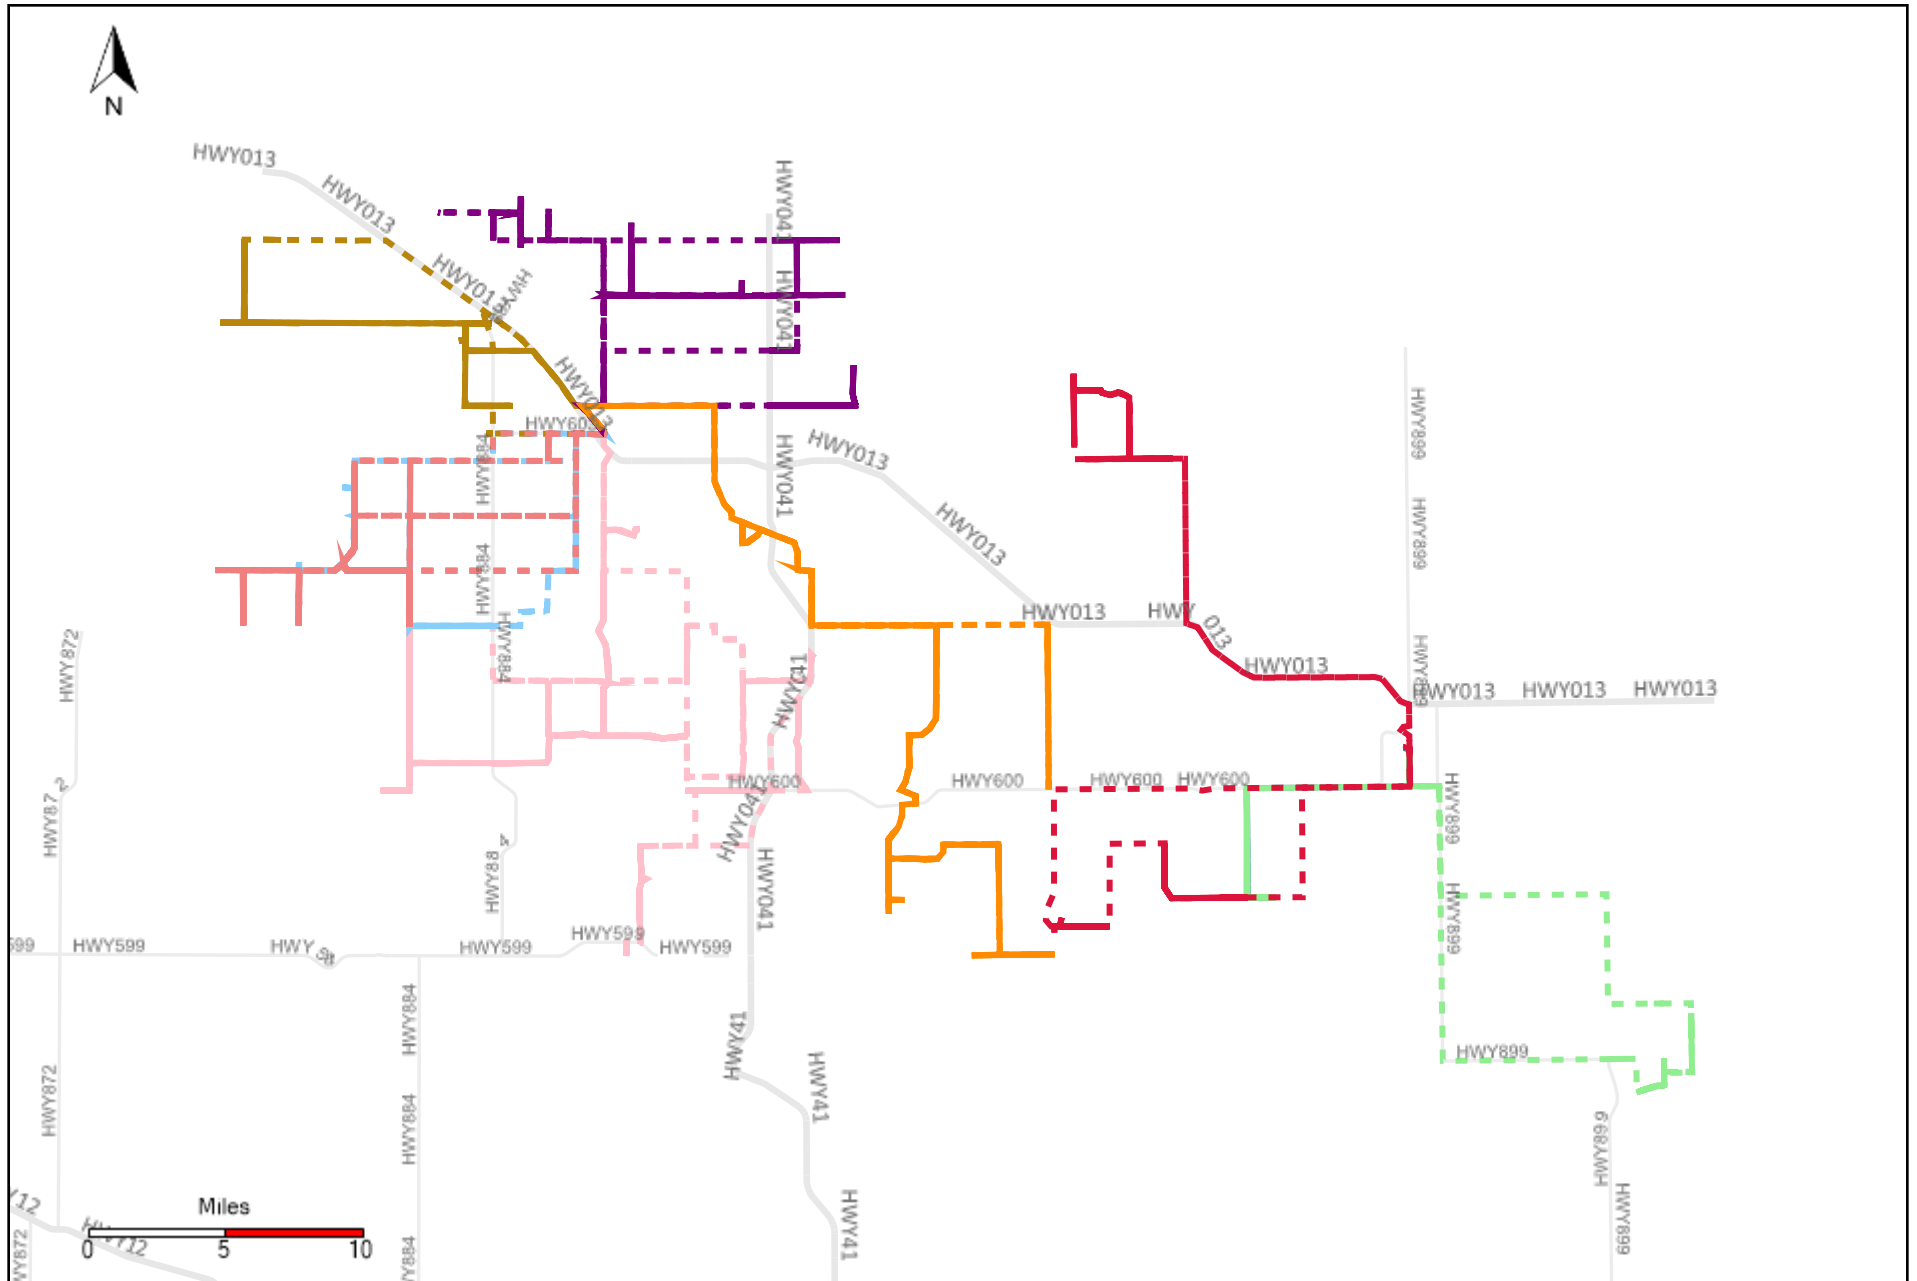

Provost Weekly Grader Report (2021-03-21 ~ 2021-03-27)

Division: 1 Grader Report(2021-03-21 ~ 2021-03-27)

Vehicle Name List	Total Distance(km)	Total Hours
*****	390.57	29 hrs 18 min 46 sec

Division: 4 Grader Report(2021-03-21 ~ 2021-03-27)

Vehicle Name List	Total Distance(km)	Total Hours
*****	815.32	55 hrs 22 min 36 sec

Division: 5 Grader Report(2021-03-21 ~ 2021-03-27)

Vehicle Name List	Total Distance(km)	Total Hours
*****	2064.09	168 hrs 12 min 30 sec

Division: 6 Grader Report(2021-03-21 ~ 2021-03-27)

Vehicle Name List	Total Distance(km)	Total Hours
*****	2524.48	215 hrs 37 min 16 sec

Division: 7 Grader Report(2021-03-21 ~ 2021-03-27)

Vehicle Name List	Total Distance(km)	Total Hours
*****	1950.14	178 hrs 15 min 17 sec