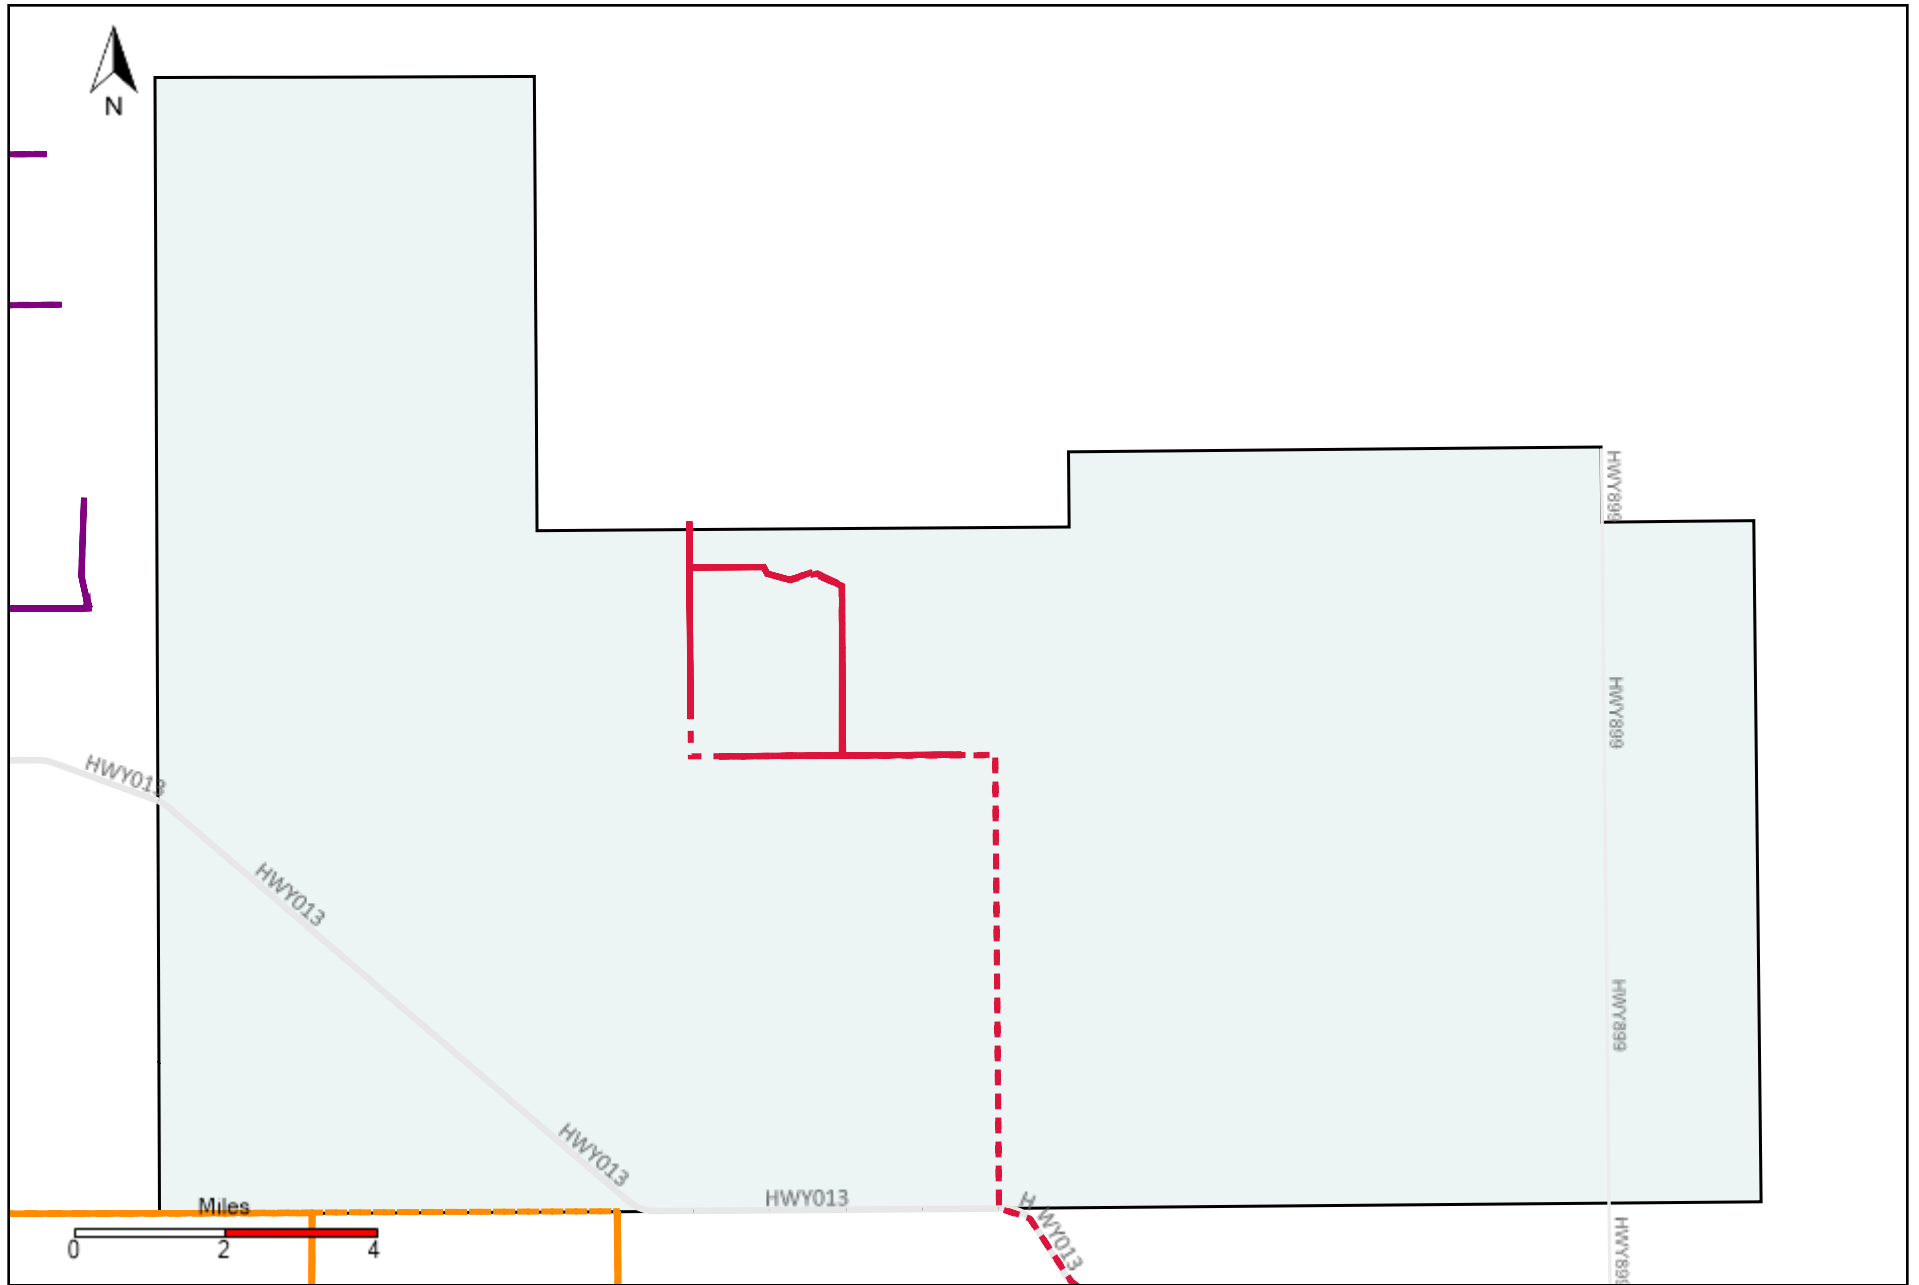

Provost Weekly Grader Report (2021-03-21 ~ 2021-03-27)

Division: 1 Grader Report(2021-03-21 ~ 2021-03-27)

Vehicle Name List	Total Distance(km)	Total Hours
*****	390.57	29 hrs 18 min 46 sec

Division: 4 Grader Report(2021-03-21 ~ 2021-03-27)

Vehicle Name List	Total Distance(km)	Total Hours
*****	815.32	55 hrs 22 min 36 sec

Division: 5 Grader Report(2021-03-21 ~ 2021-03-27)

Vehicle Name List	Total Distance(km)	Total Hours
*****	2064.09	168 hrs 12 min 30 sec

Division: 6 Grader Report(2021-03-21 ~ 2021-03-27)

Vehicle Name List	Total Distance(km)	Total Hours
*****	2524.48	215 hrs 37 min 16 sec

Division: 7 Grader Report(2021-03-21 ~ 2021-03-27)

Vehicle Name List	Total Distance(km)	Total Hours
*****	1950.14	178 hrs 15 min 17 sec