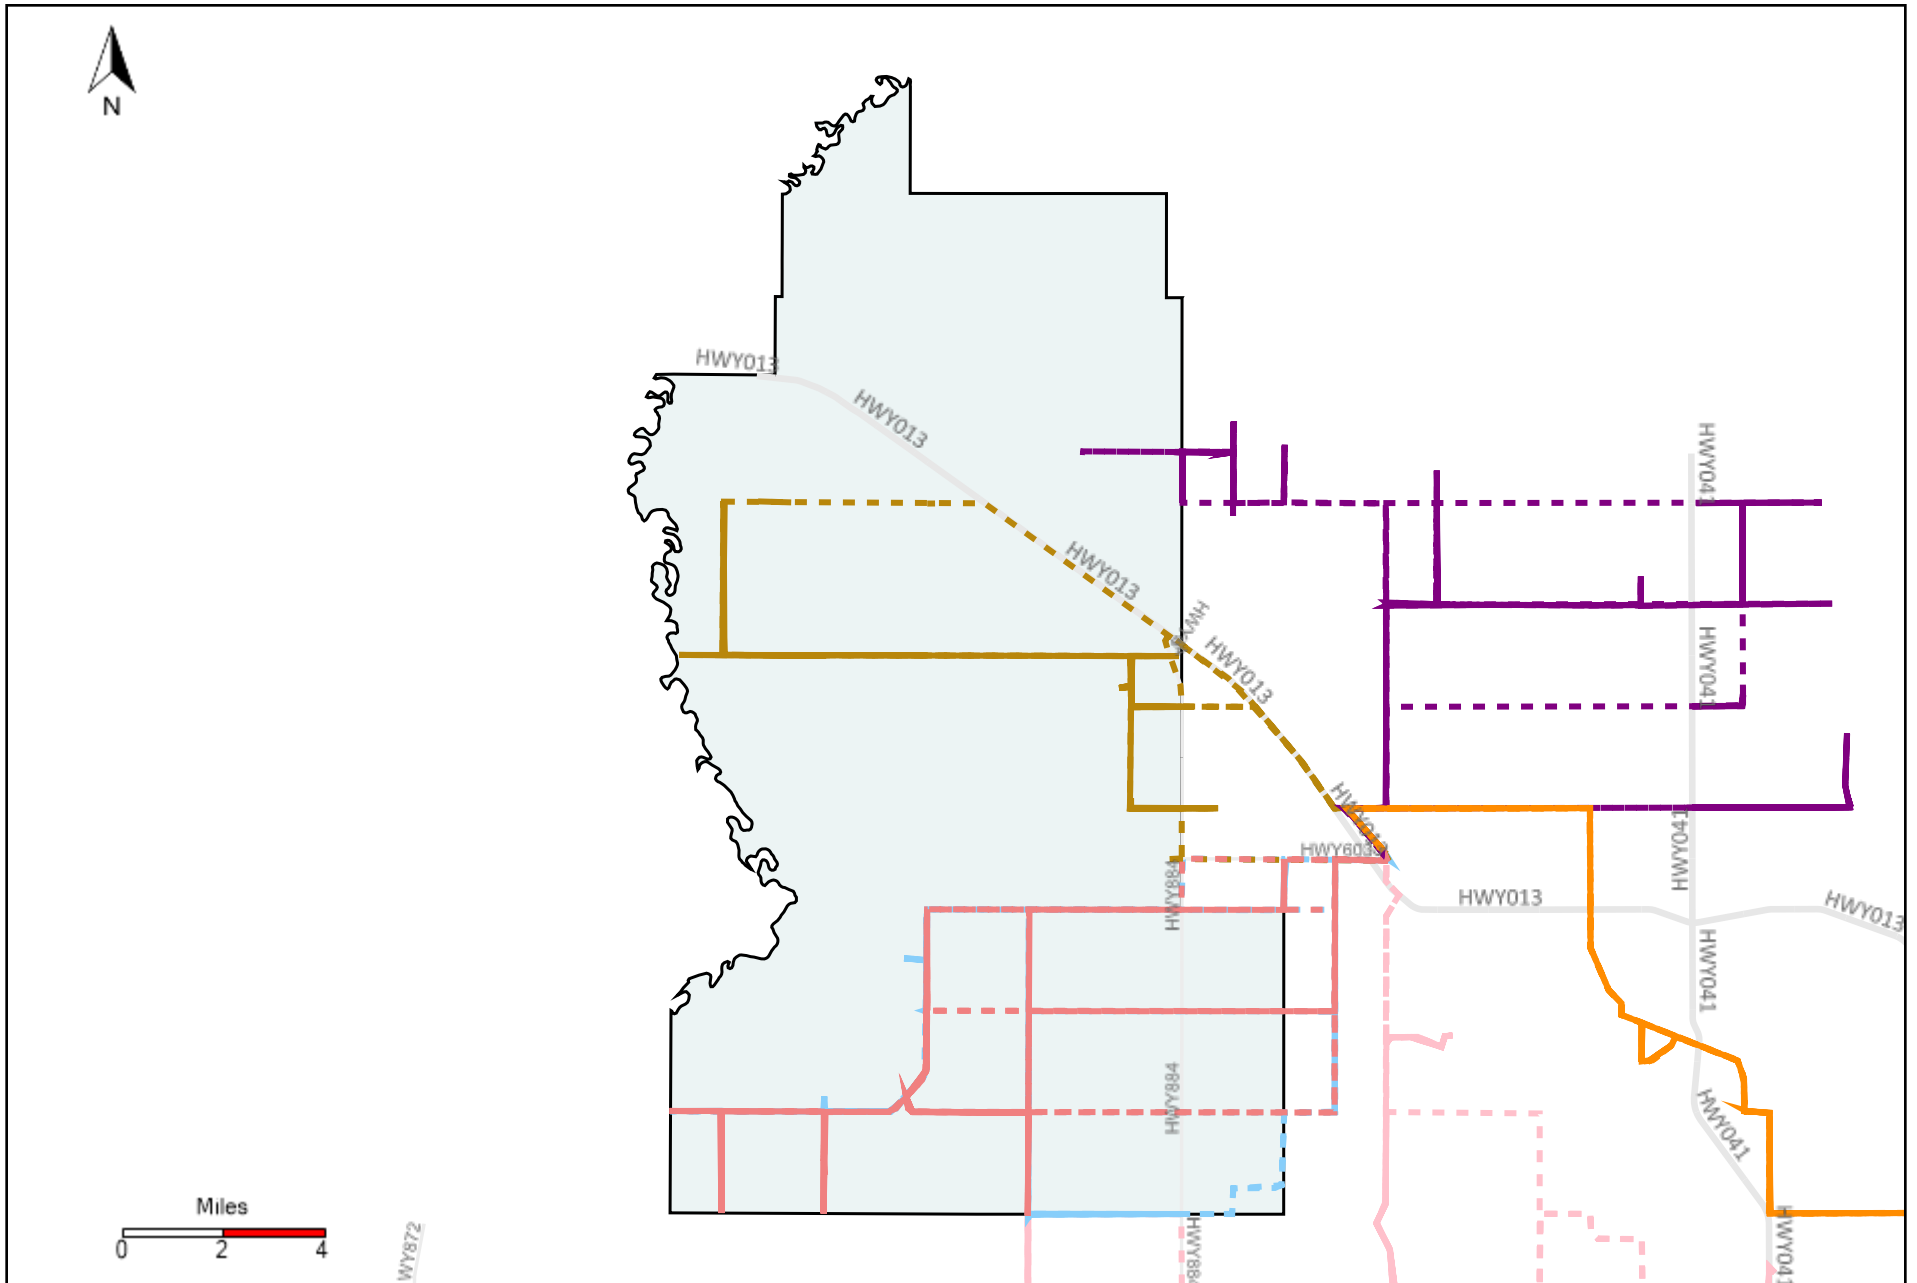

Provost Weekly Grader Report (2021-03-21 ~ 2021-03-27)

Division: 1 Grader Report(2021-03-21 ~ 2021-03-27)

Vehicle Name List	Total Distance(km)	Total Hours
*****	390.57	29 hrs 18 min 46 sec

Division: 4 Grader Report(2021-03-21 ~ 2021-03-27)

Vehicle Name List	Total Distance(km)	Total Hours
*****	815.32	55 hrs 22 min 36 sec

Division: 5 Grader Report(2021-03-21 ~ 2021-03-27)

Vehicle Name List	Total Distance(km)	Total Hours
*****	2064.09	168 hrs 12 min 30 sec

Division: 6 Grader Report(2021-03-21 ~ 2021-03-27)

Vehicle Name List	Total Distance(km)	Total Hours
*****	2524.48	215 hrs 37 min 16 sec

Division: 7 Grader Report(2021-03-21 ~ 2021-03-27)

Vehicle Name List	Total Distance(km)	Total Hours
*****	1950.14	178 hrs 15 min 17 sec