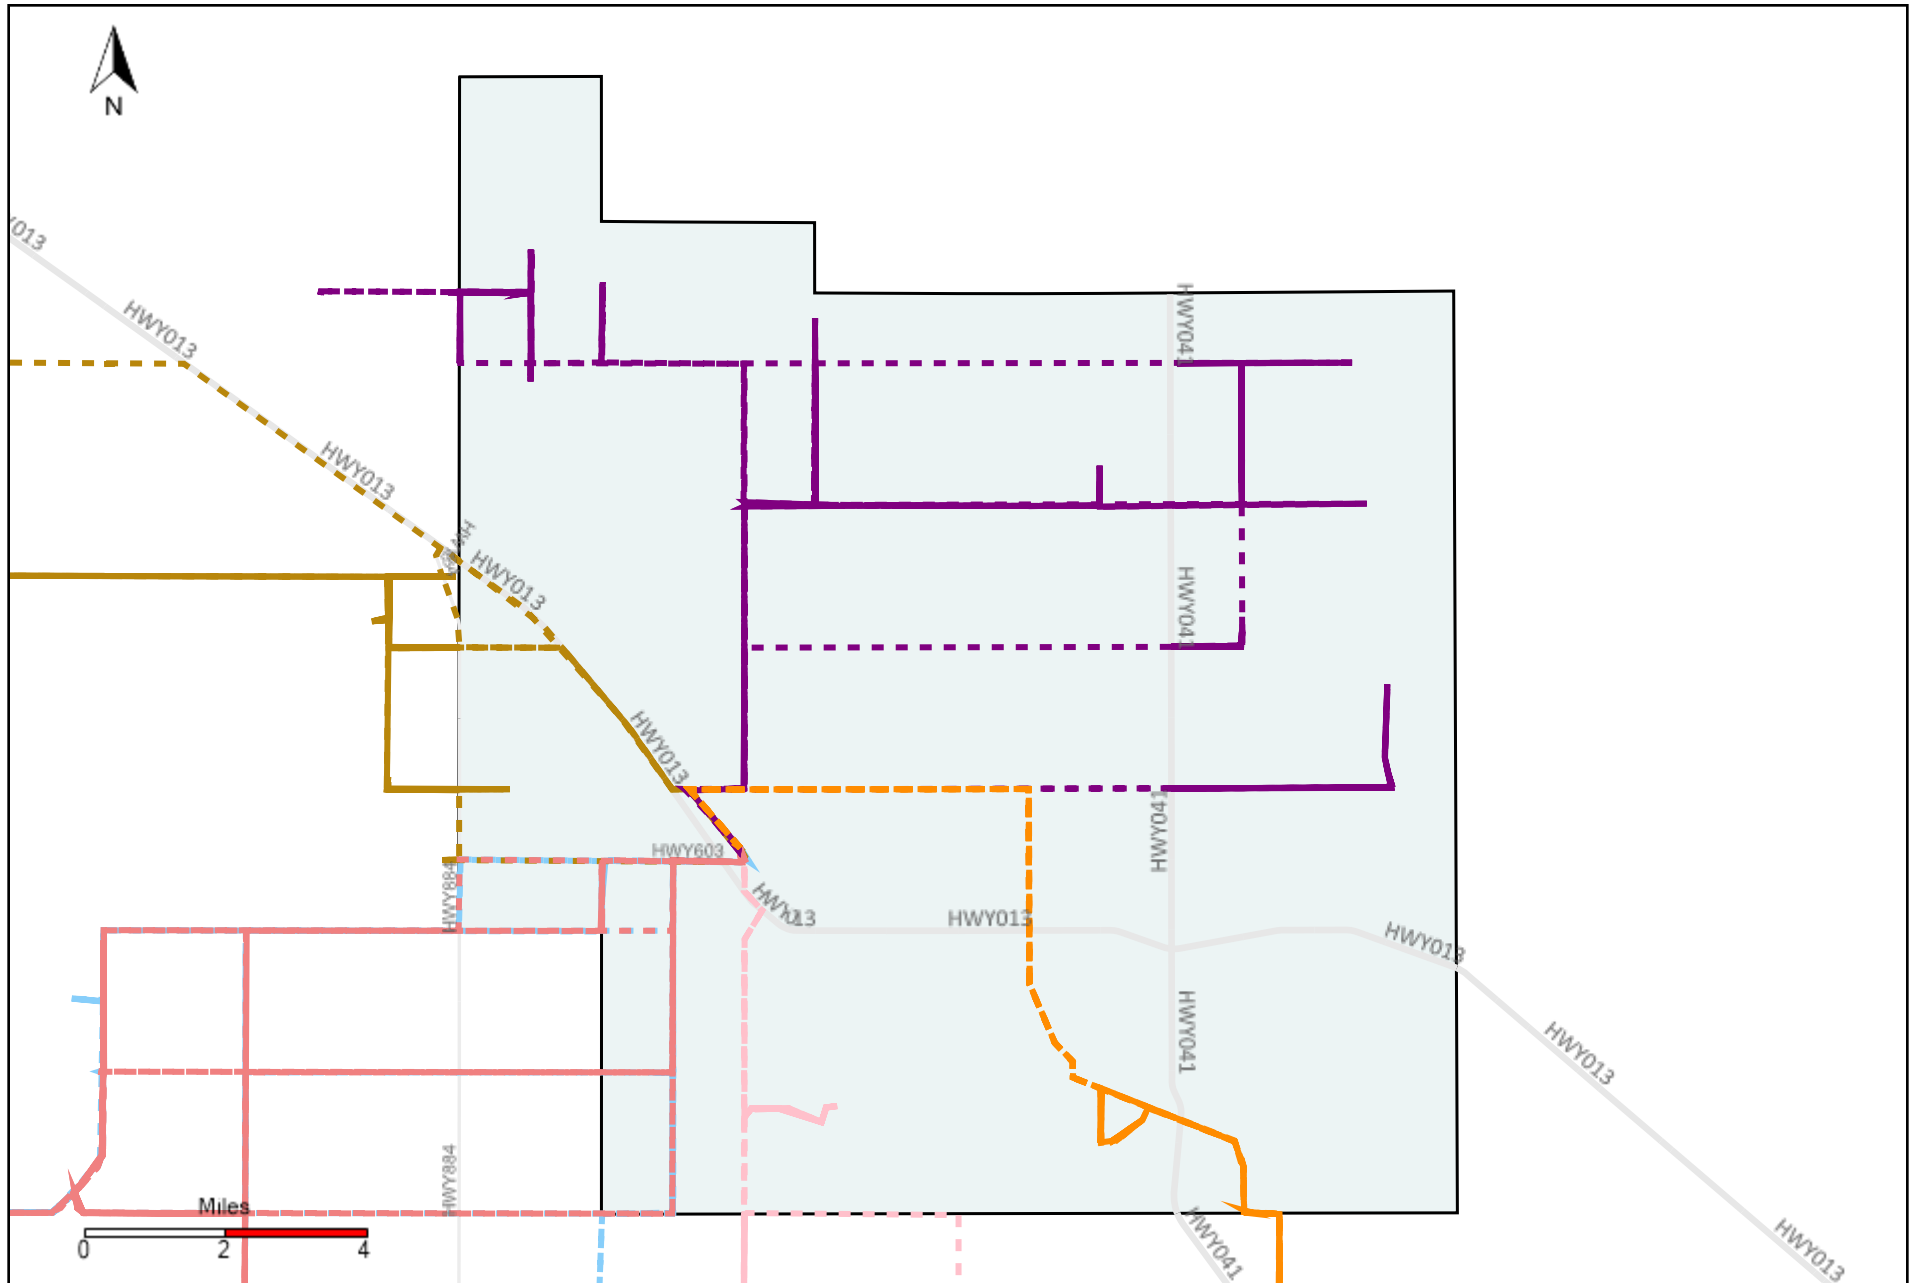

Provost Weekly Grader Report (2021-03-21 ~ 2021-03-27)

Division: 1 Grader Report(2021-03-21 ~ 2021-03-27)

Vehicle Name List	Total Distance(km)	Total Hours
*****	390.57	29 hrs 18 min 46 sec

Division: 4 Grader Report(2021-03-21 ~ 2021-03-27)

Vehicle Name List	Total Distance(km)	Total Hours
*****	815.32	55 hrs 22 min 36 sec

Division: 5 Grader Report(2021-03-21 ~ 2021-03-27)

Vehicle Name List	Total Distance(km)	Total Hours
*****	2064.09	168 hrs 12 min 30 sec

Division: 6 Grader Report(2021-03-21 ~ 2021-03-27)

Vehicle Name List	Total Distance(km)	Total Hours
*****	2524.48	215 hrs 37 min 16 sec

Division: 7 Grader Report(2021-03-21 ~ 2021-03-27)

Vehicle Name List	Total Distance(km)	Total Hours
*****	1950.14	178 hrs 15 min 17 sec