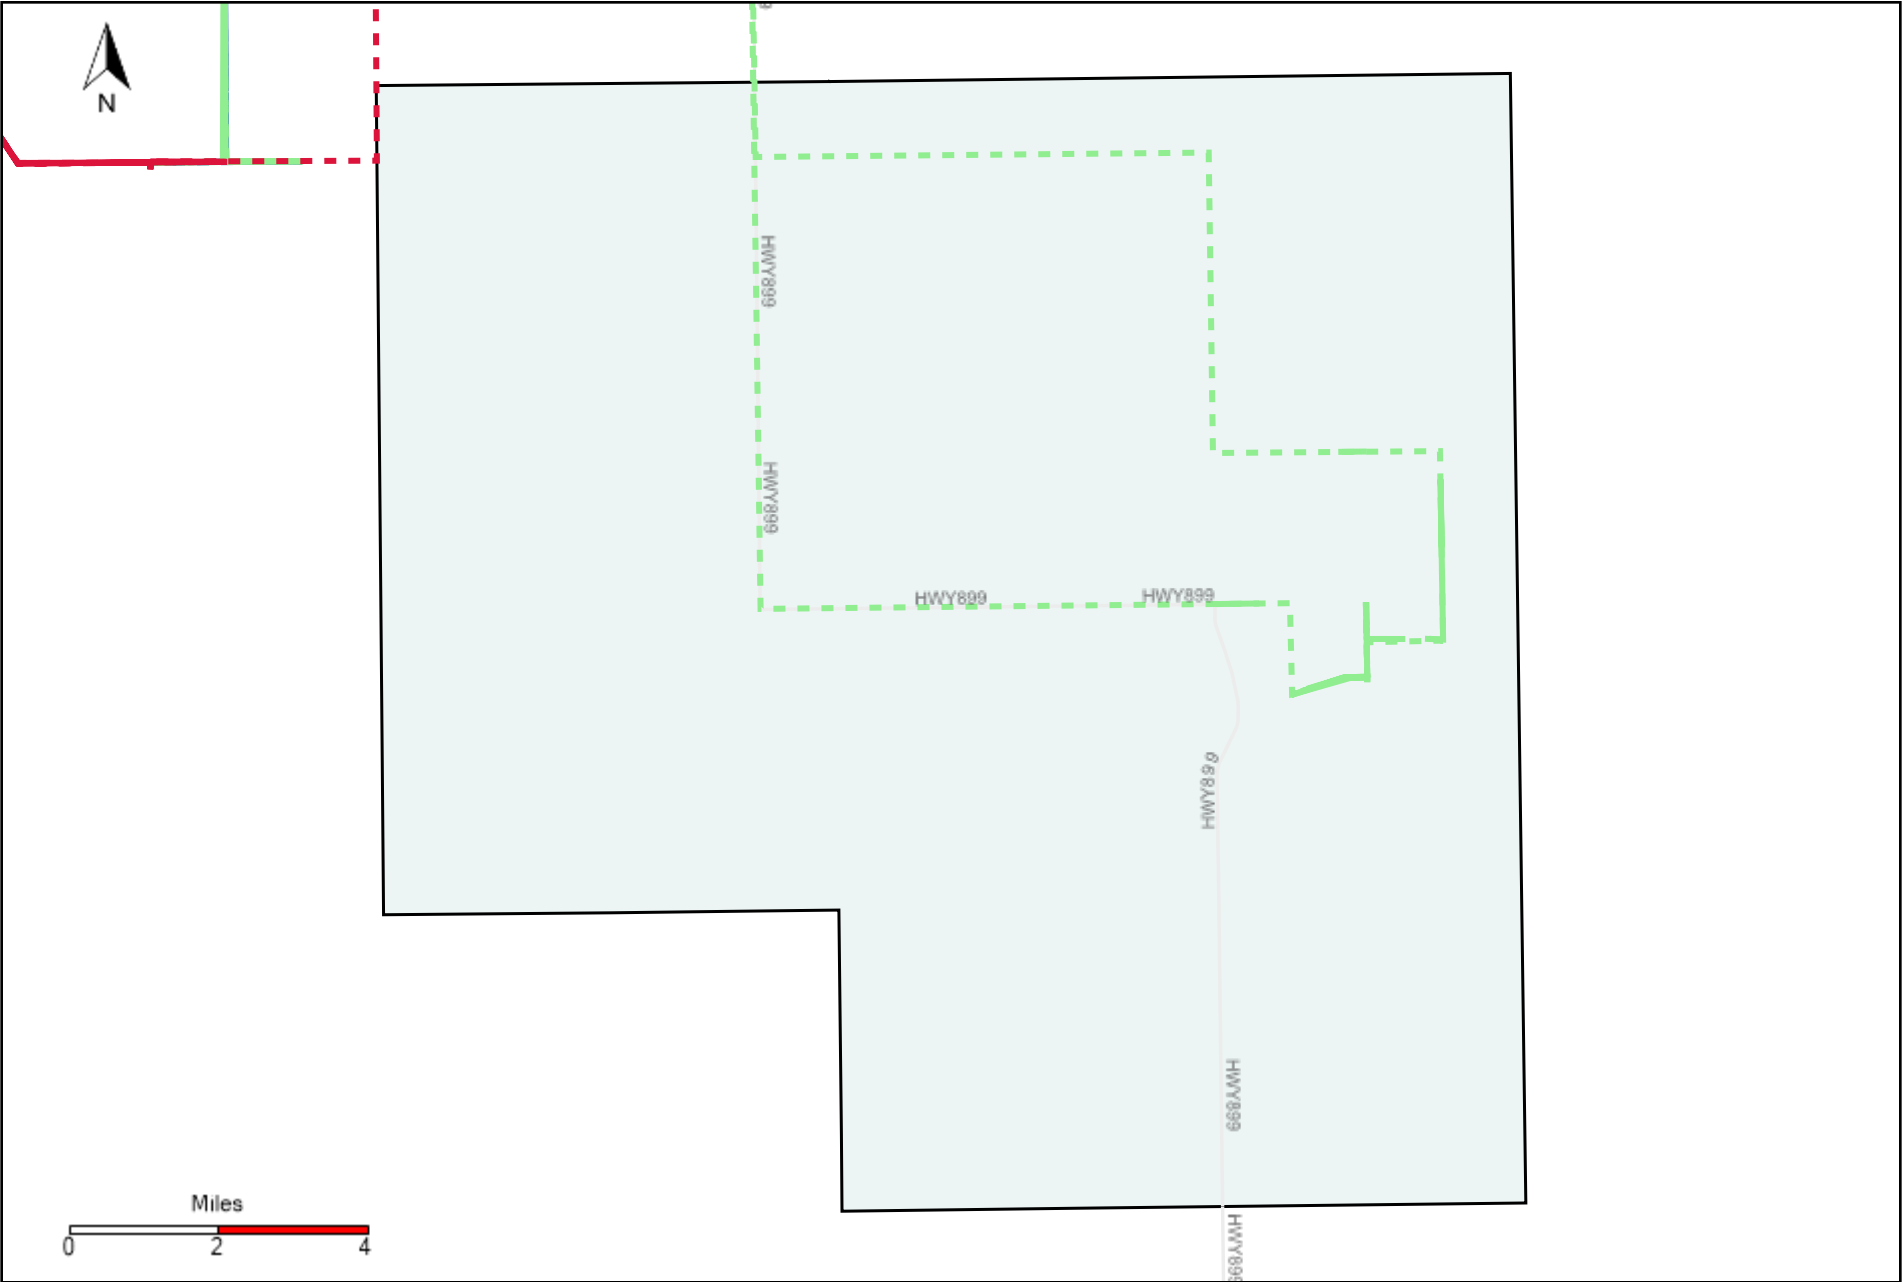

Provost Weekly Grader Report (2021-03-21 ~ 2021-03-27)

Division: 1 Grader Report(2021-03-21 ~ 2021-03-27)

Vehicle Name List	Total Distance(km)	Total Hours
*****	390.57	29 hrs 18 min 46 sec

Division: 4 Grader Report(2021-03-21 ~ 2021-03-27)

Vehicle Name List	Total Distance(km)	Total Hours
*****	815.32	55 hrs 22 min 36 sec

Division: 5 Grader Report(2021-03-21 ~ 2021-03-27)

Vehicle Name List	Total Distance(km)	Total Hours
*****	2064.09	168 hrs 12 min 30 sec