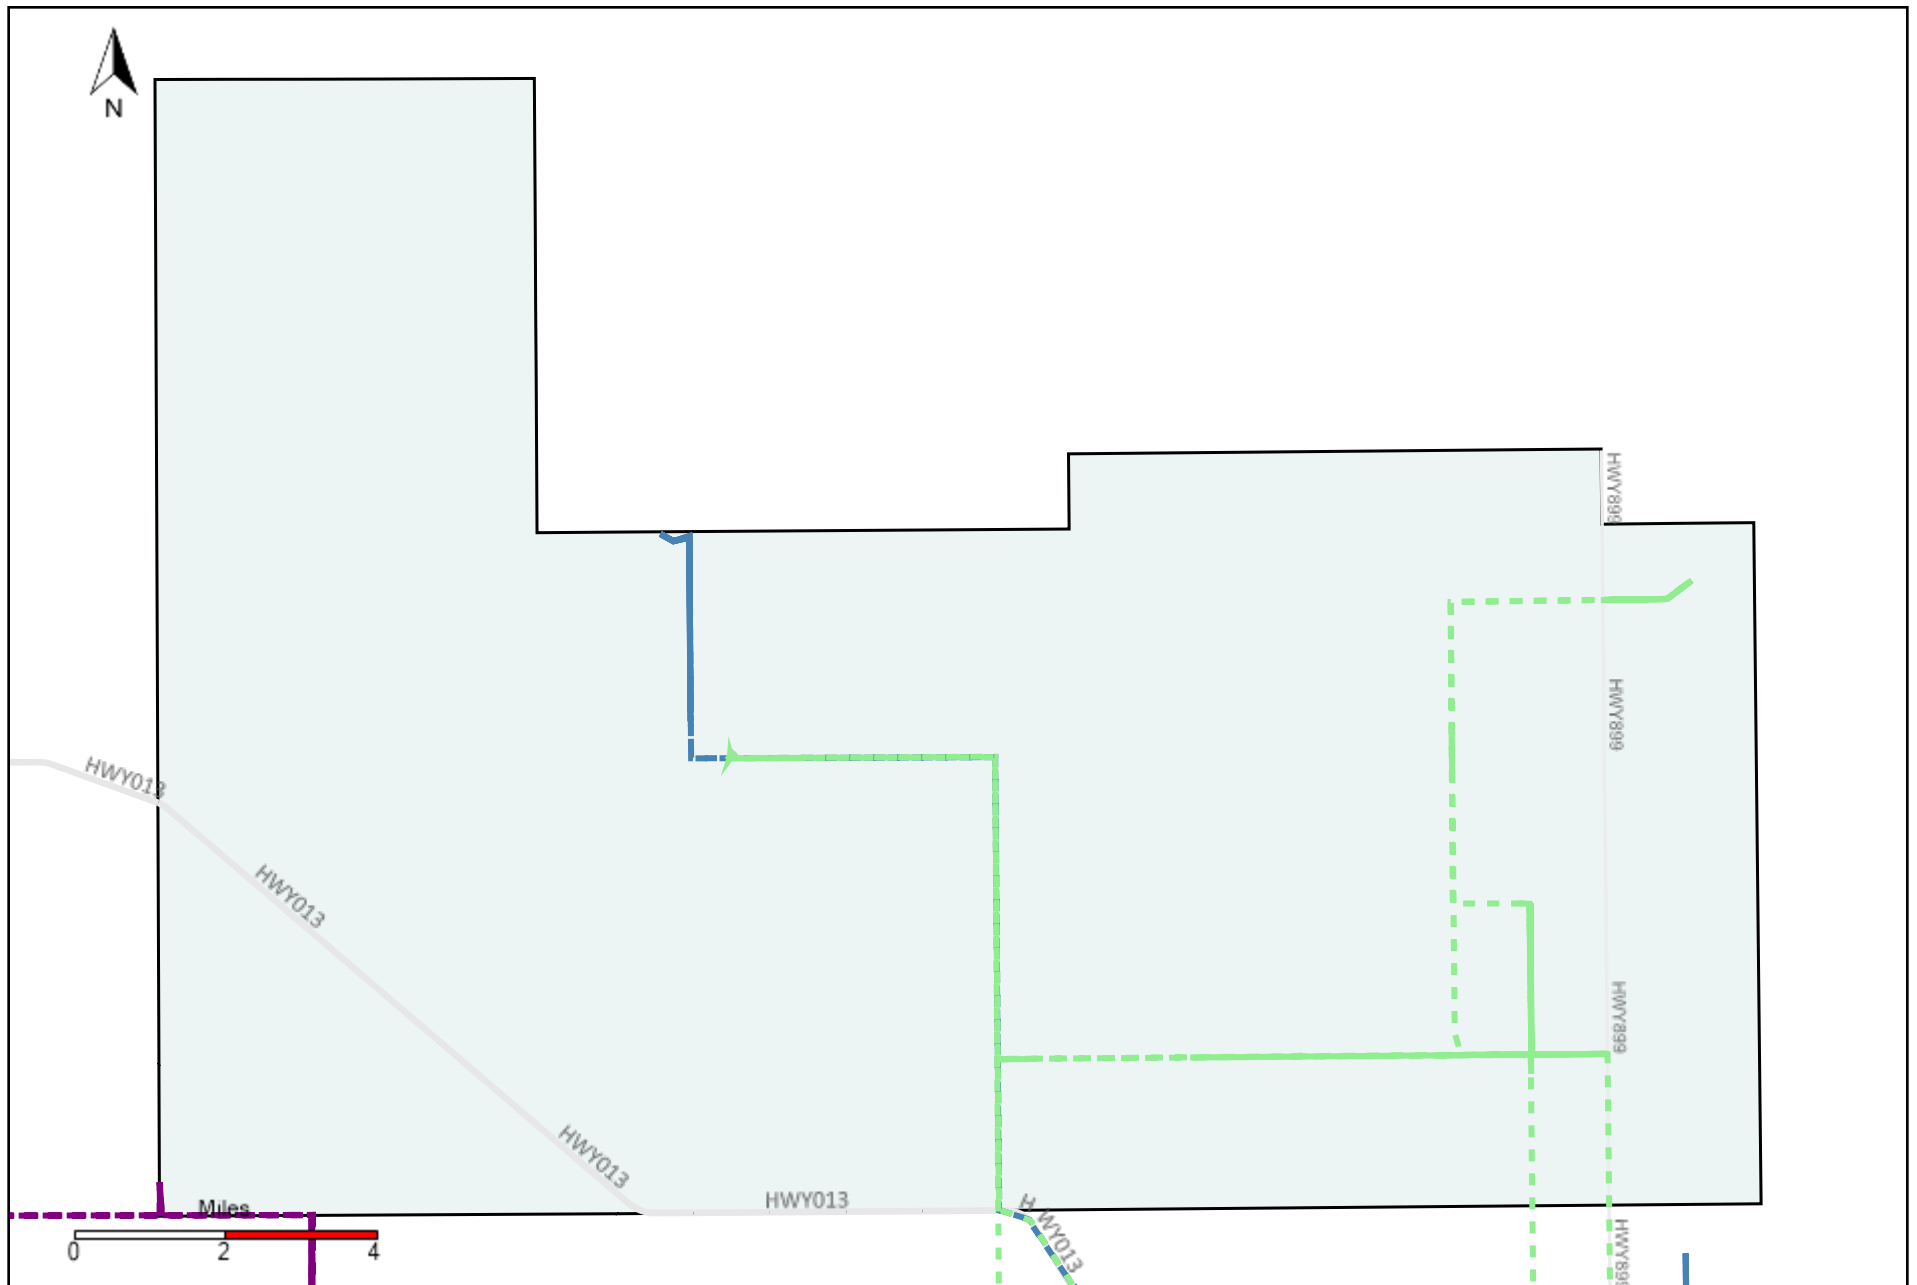

# Division: 4 Grader Report(2021-03-14 ~ 2021-03-20)

Vehicle Name List	Total Distance(km)	Total Hours
*****	778.33	55 hrs 50 min 15 sec