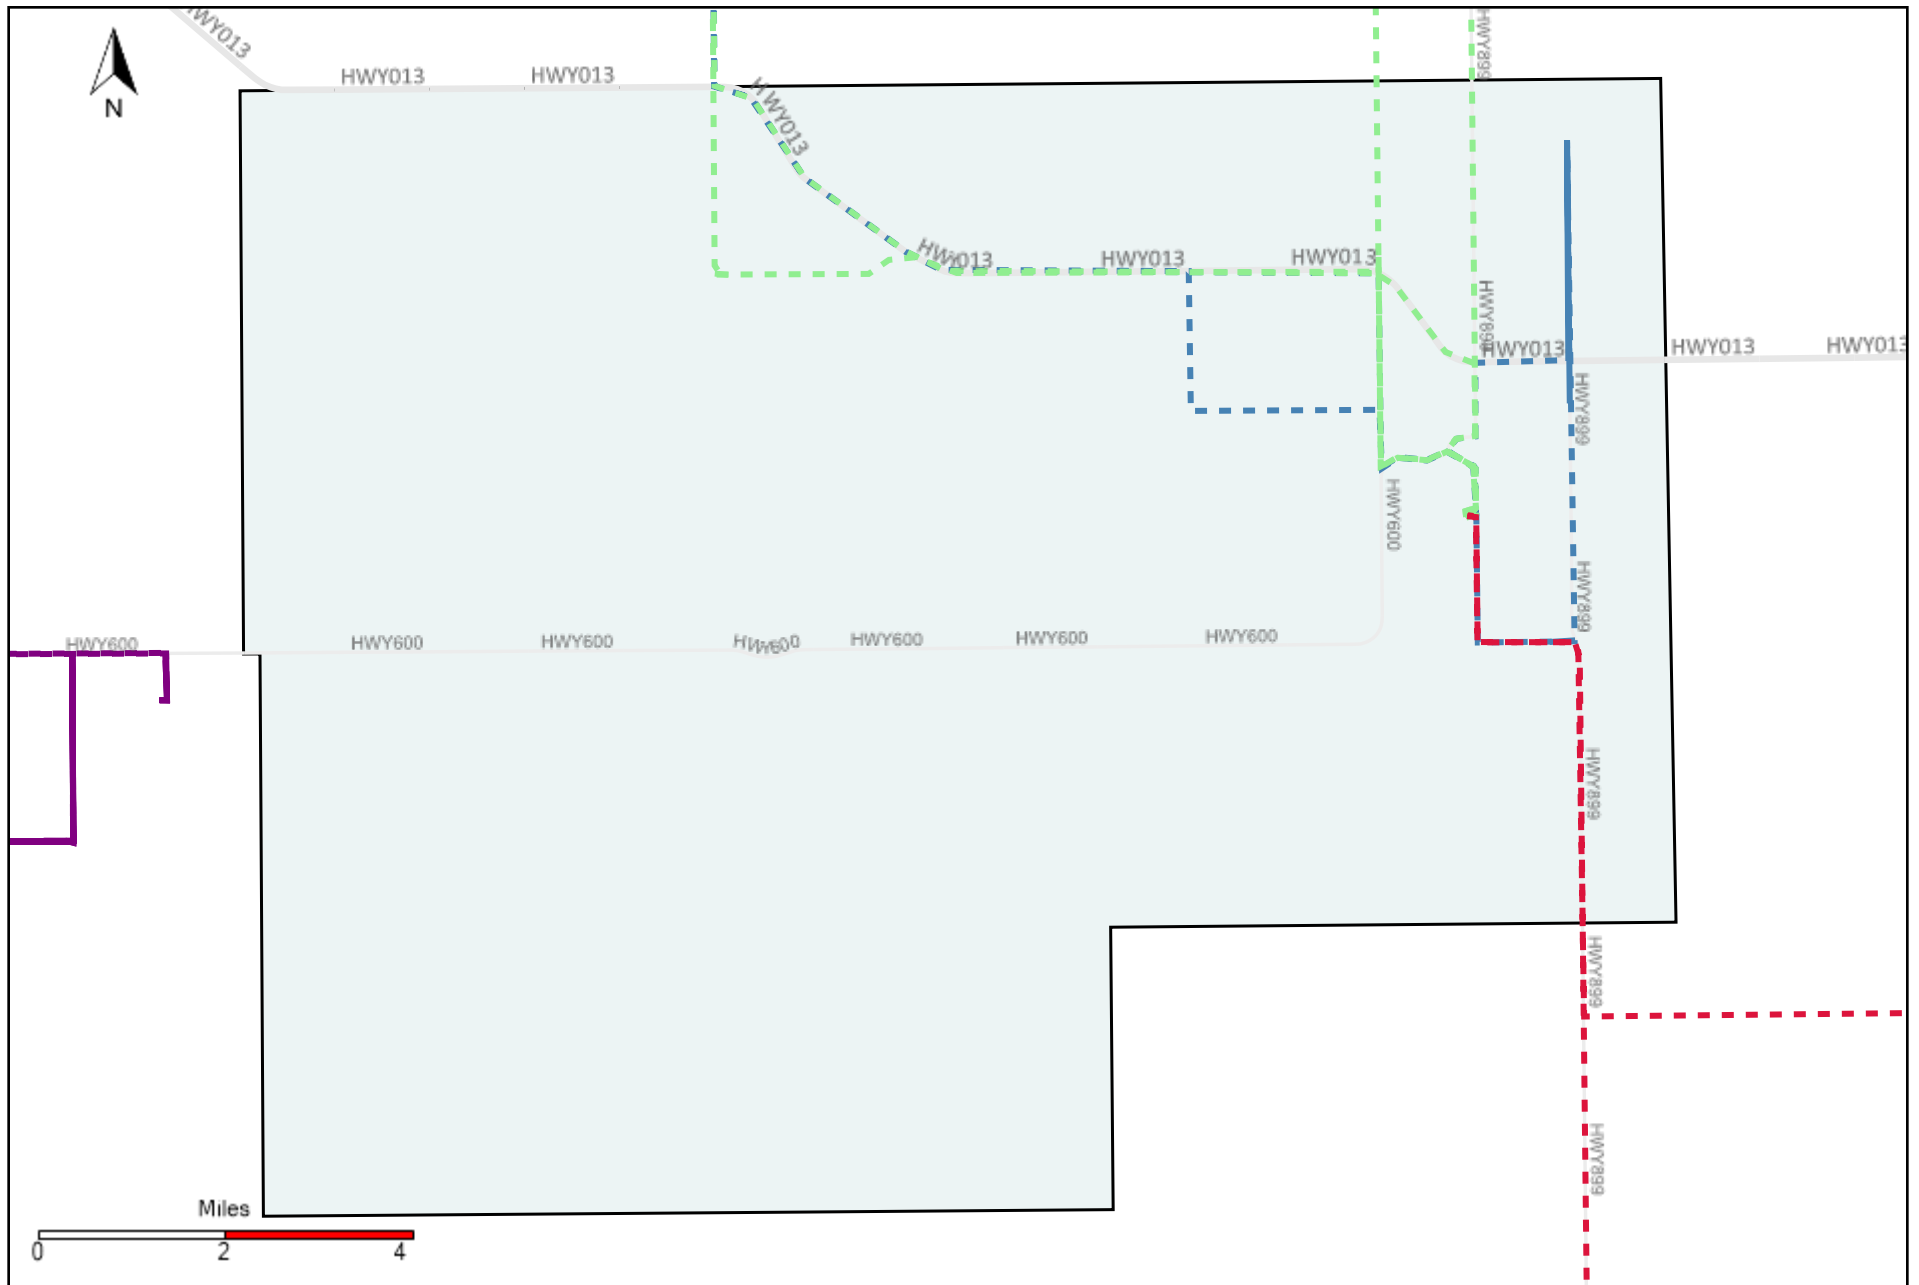

Division: 3 Grader Report(2021-03-14 ~ 2021-03-20)

Vehicle Name List	Total Distance(km)	Total Hours
*****	431.08	34 hrs 50 min 59 sec