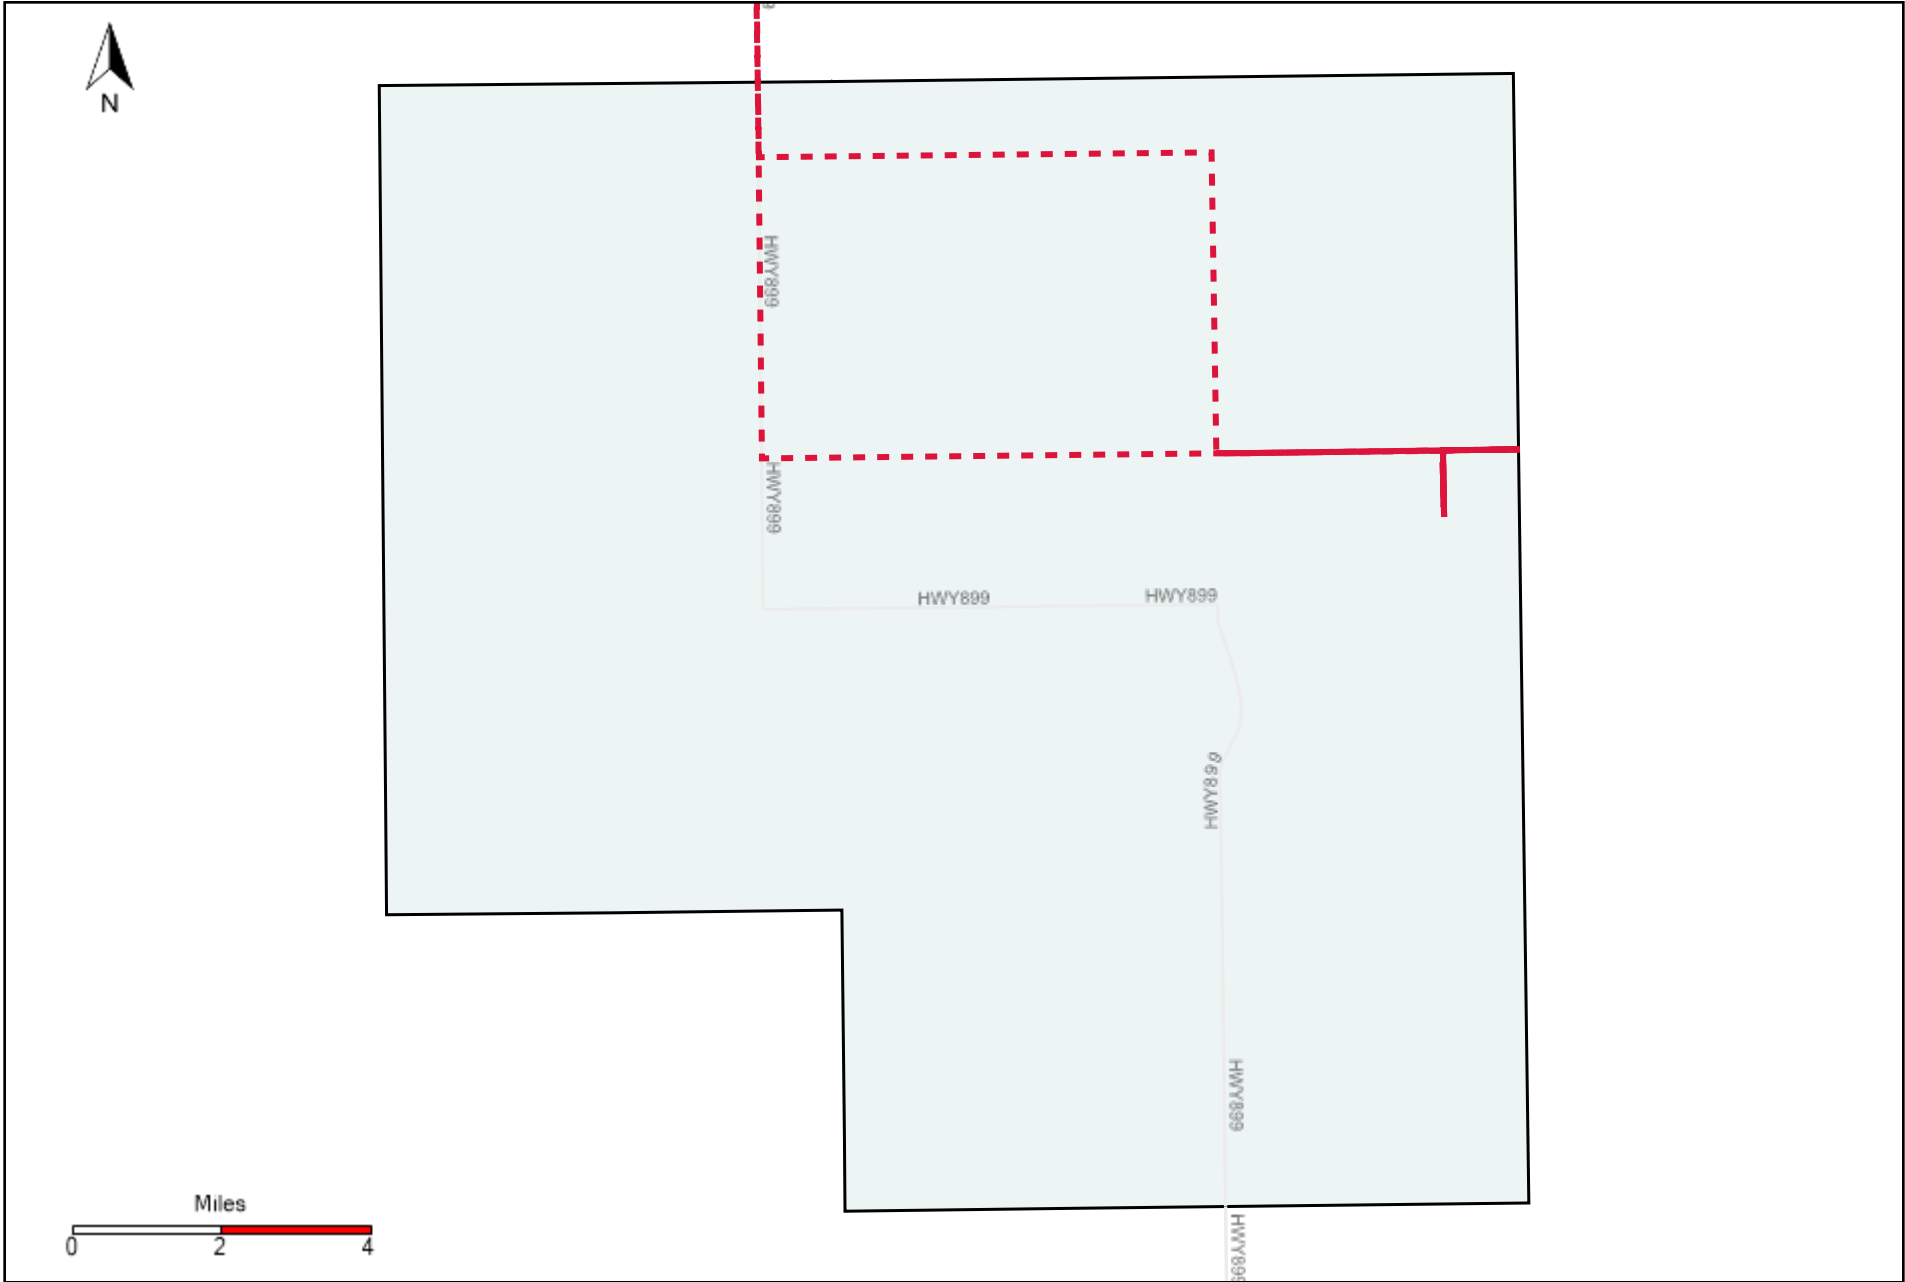

Division: 1 Grader Report(2021-03-14 ~ 2021-03-20)

Vehicle Name List	Total Distance(km)	Total Hours
*****	94.82	7 hrs 22 min 23 sec