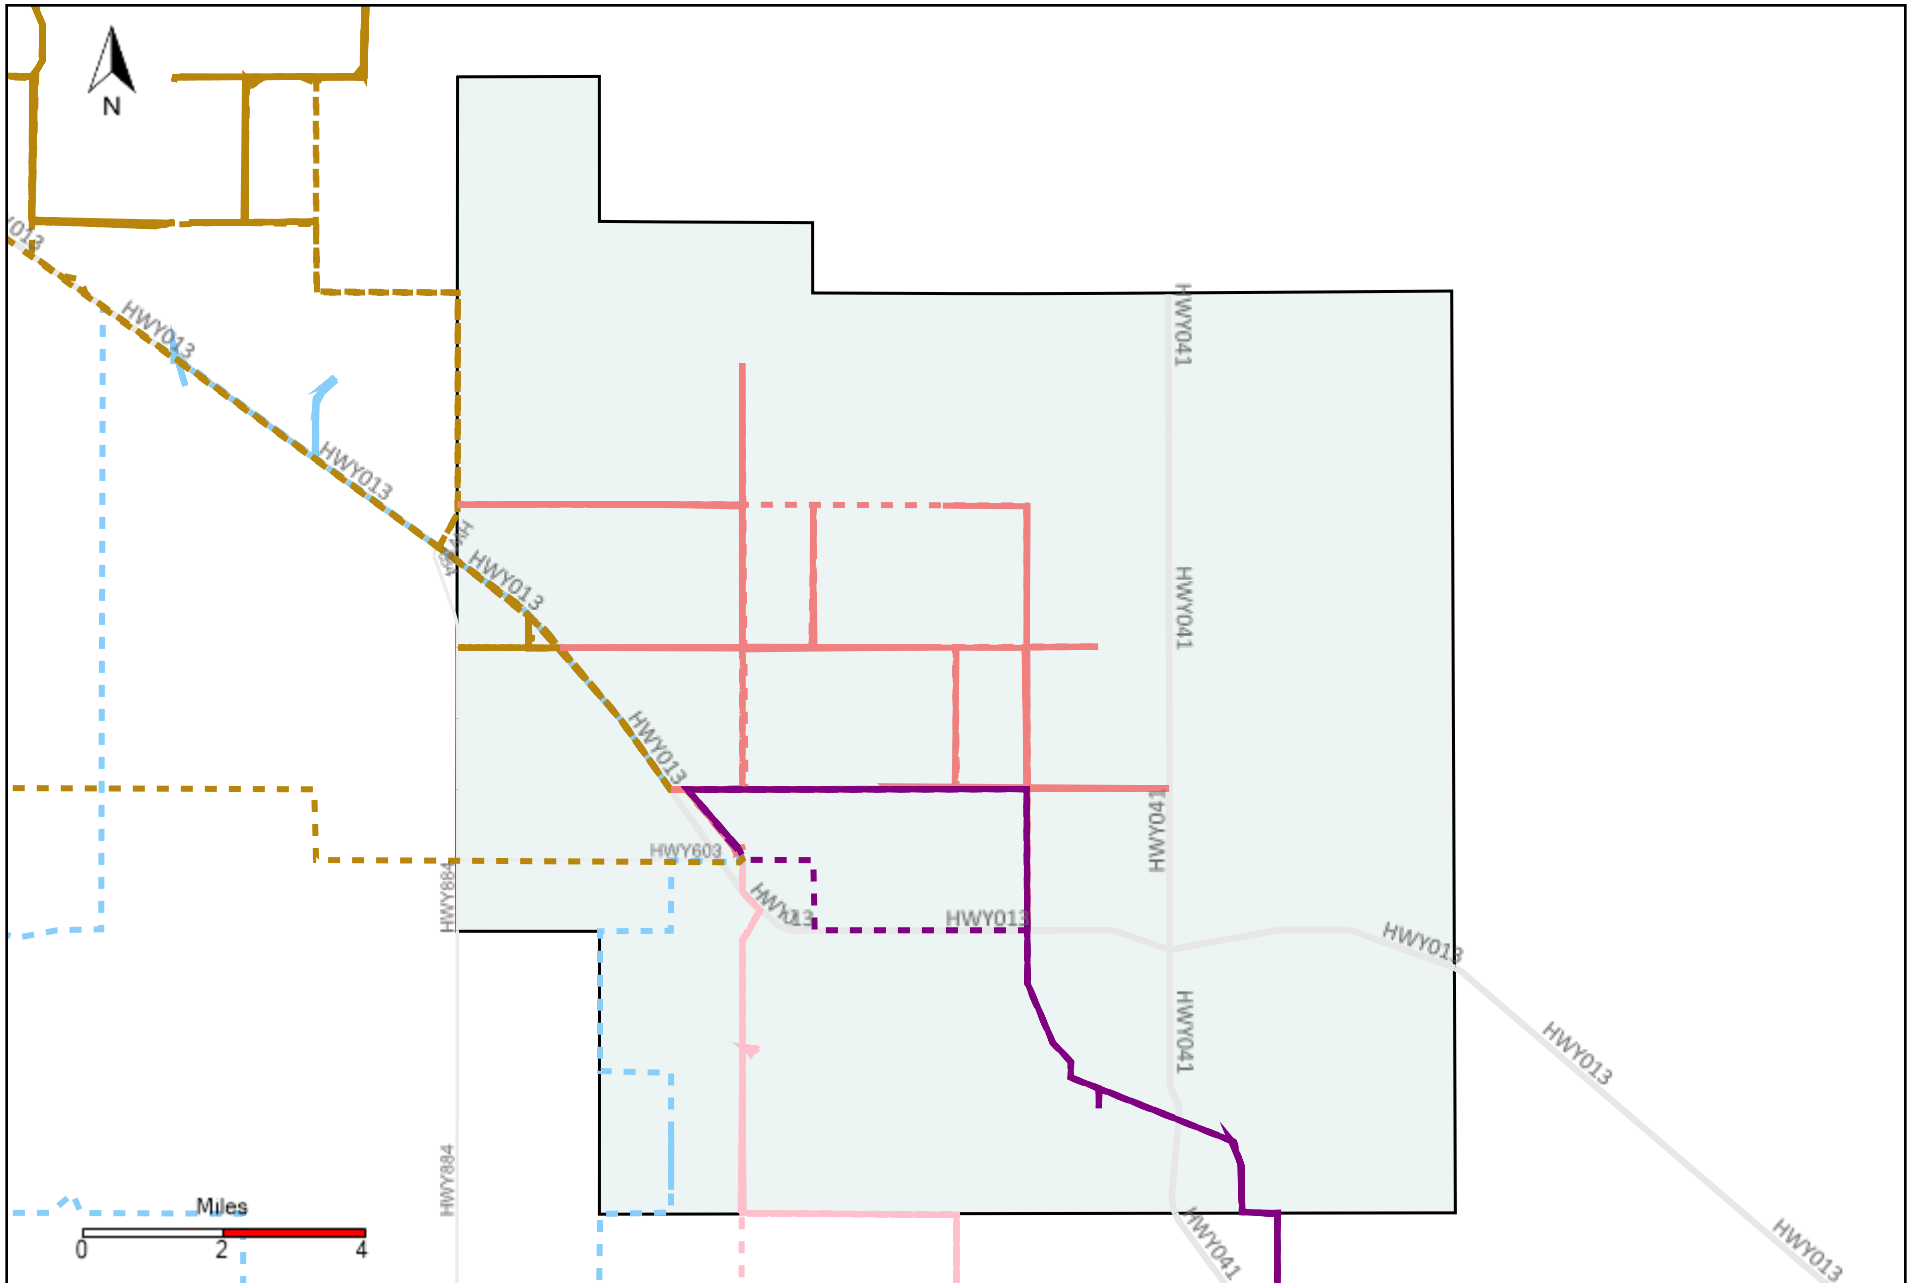

Division: 6 Grader Report(2021-03-14 ~ 2021-03-20)

Vehicle Name List	Total Distance(km)	Total Hours
*****	2032.26	171 hrs 53 min 54 sec