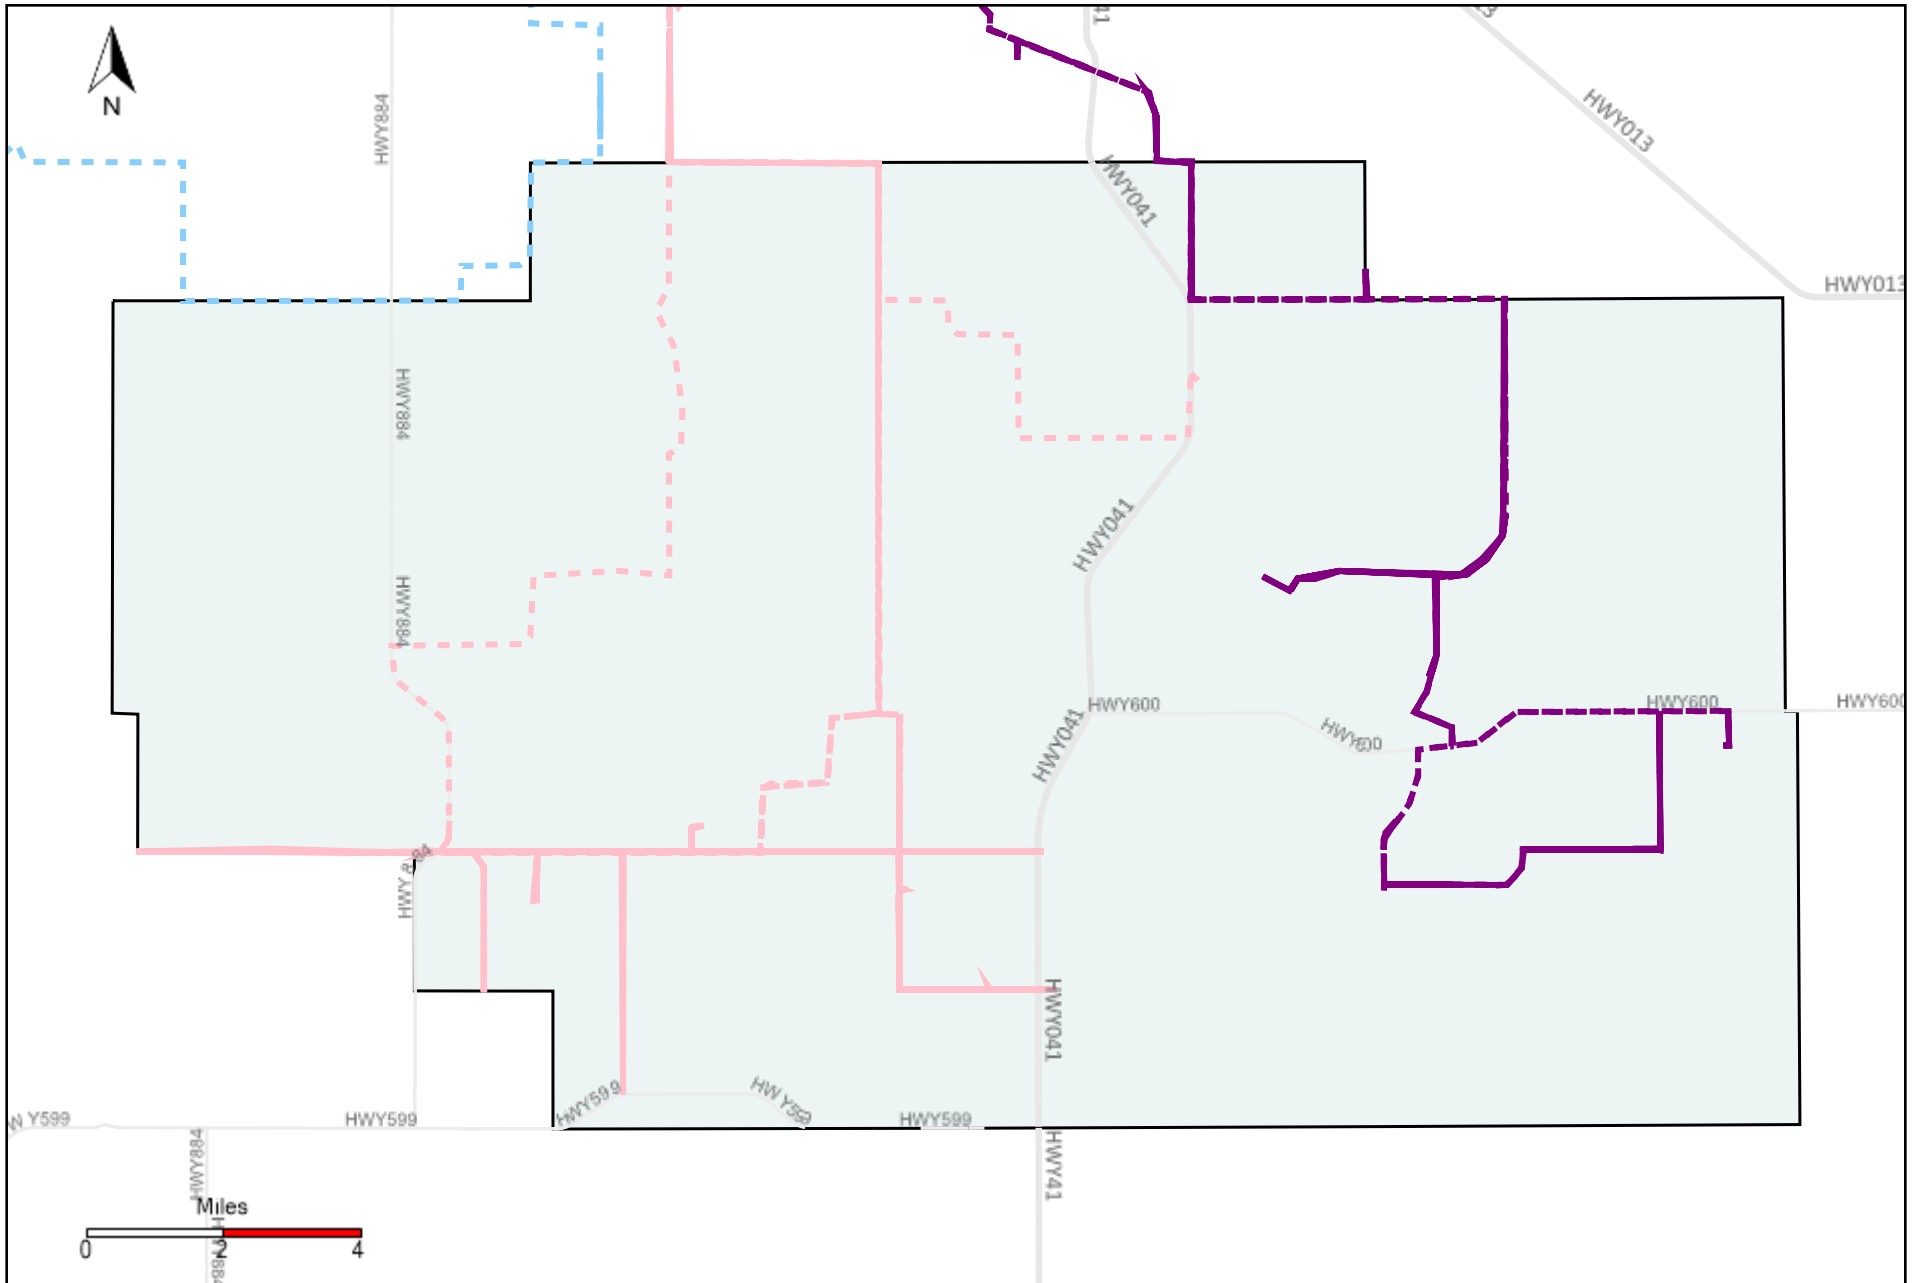

Division: 5 Grader Report(2021-03-14 ~ 2021-03-20)

Vehicle Name List	Total Distance(km)	Total Hours
*****	1204.98	98 hrs 52 min 48 sec