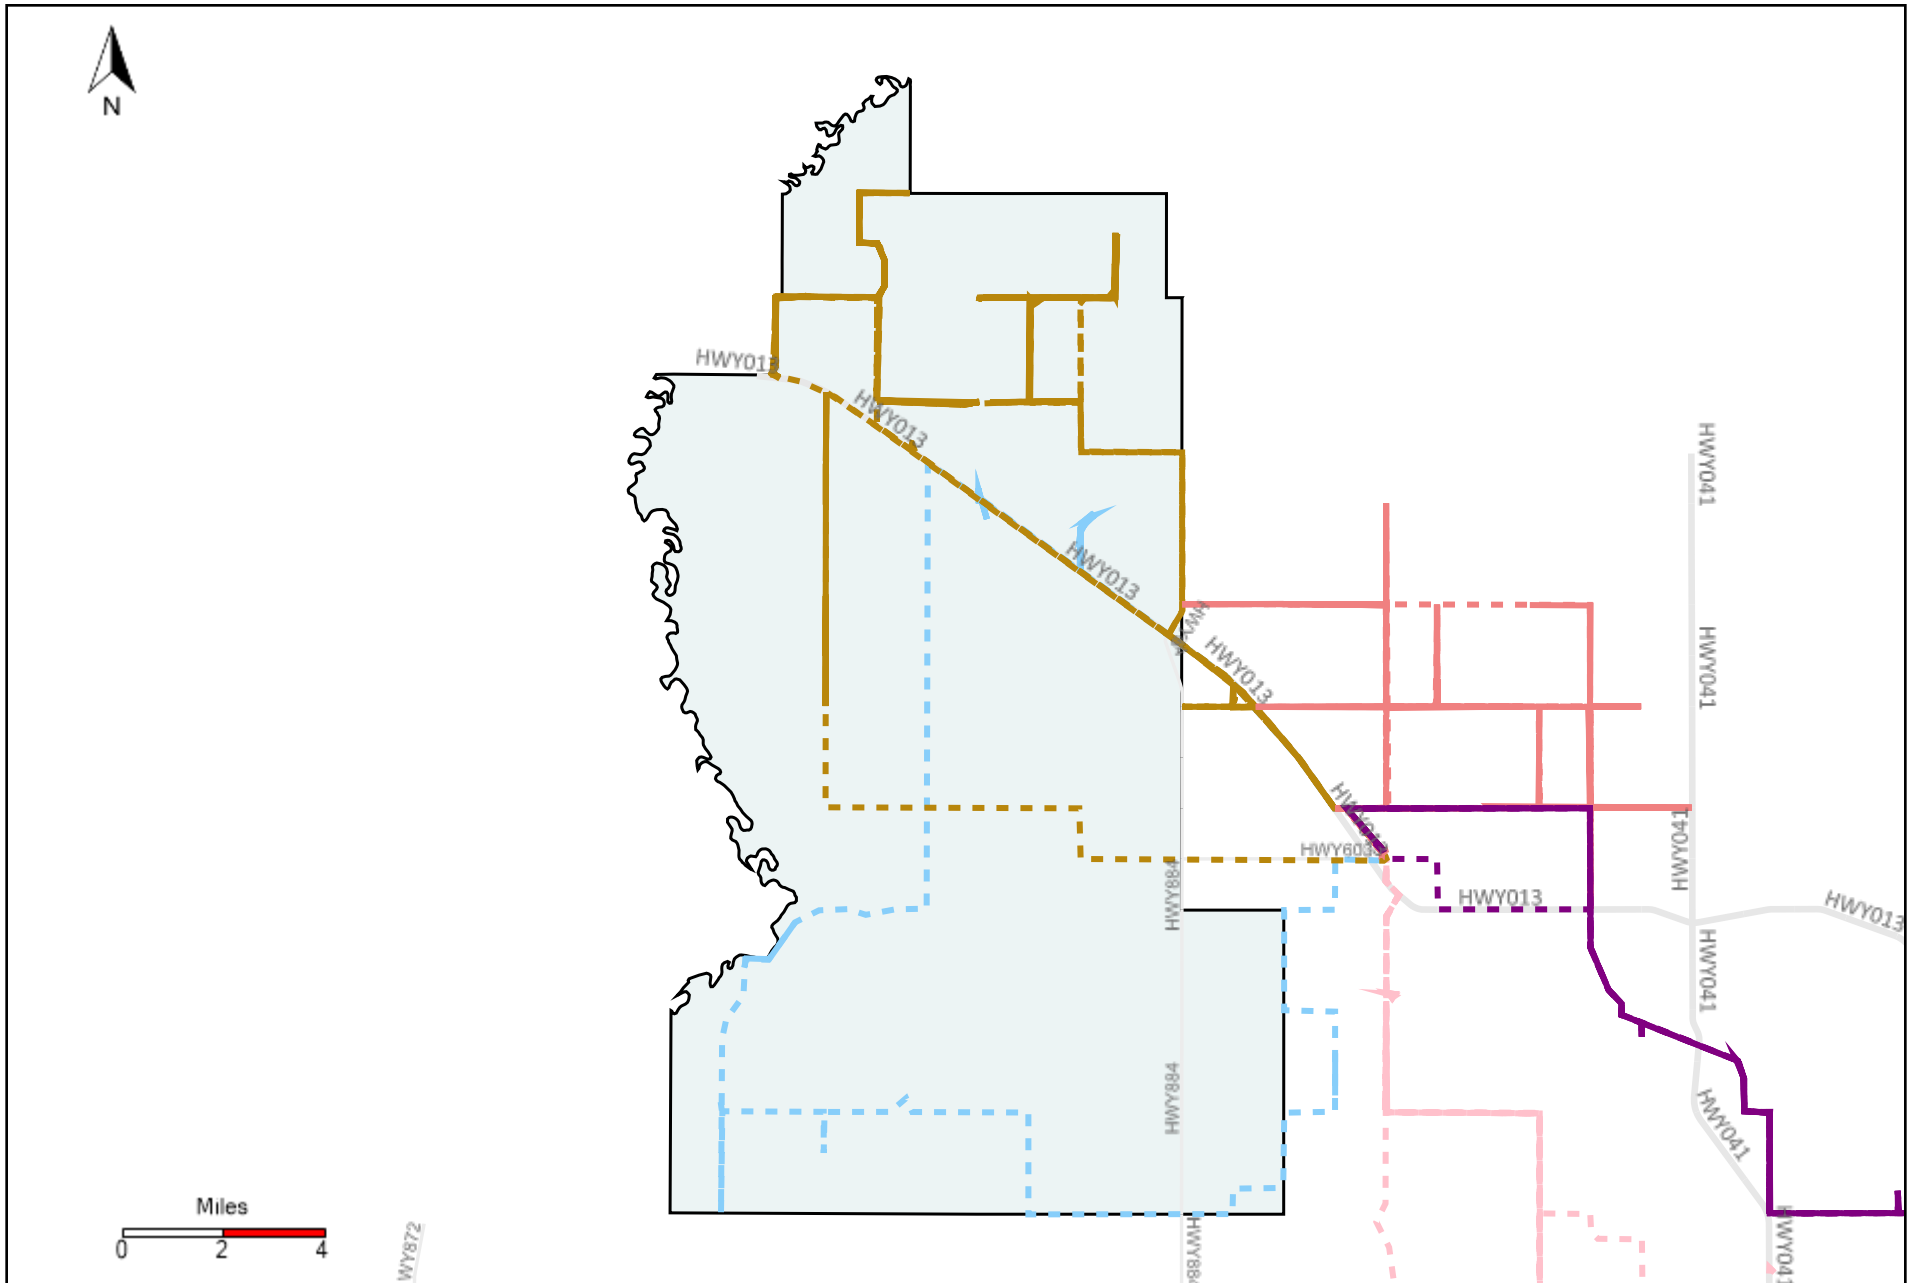

# Division: 5 Grader Report(2021-03-14 ~ 2021-03-20)

Vehicle Name List	Total Distance(km)	Total Hours
*****	1204.98	98 hrs 52 min 48 sec

# Division: 6 Grader Report(2021-03-14 ~ 2021-03-20)

Vehicle Name List	Total Distance(km)	Total Hours
*****	2032.26	171 hrs 53 min 54 sec

# Division: 7 Grader Report(2021-03-14 ~ 2021-03-20)

Vehicle Name List	Total Distance(km)	Total Hours
*****	684.37	64 hrs 54 min 9 sec