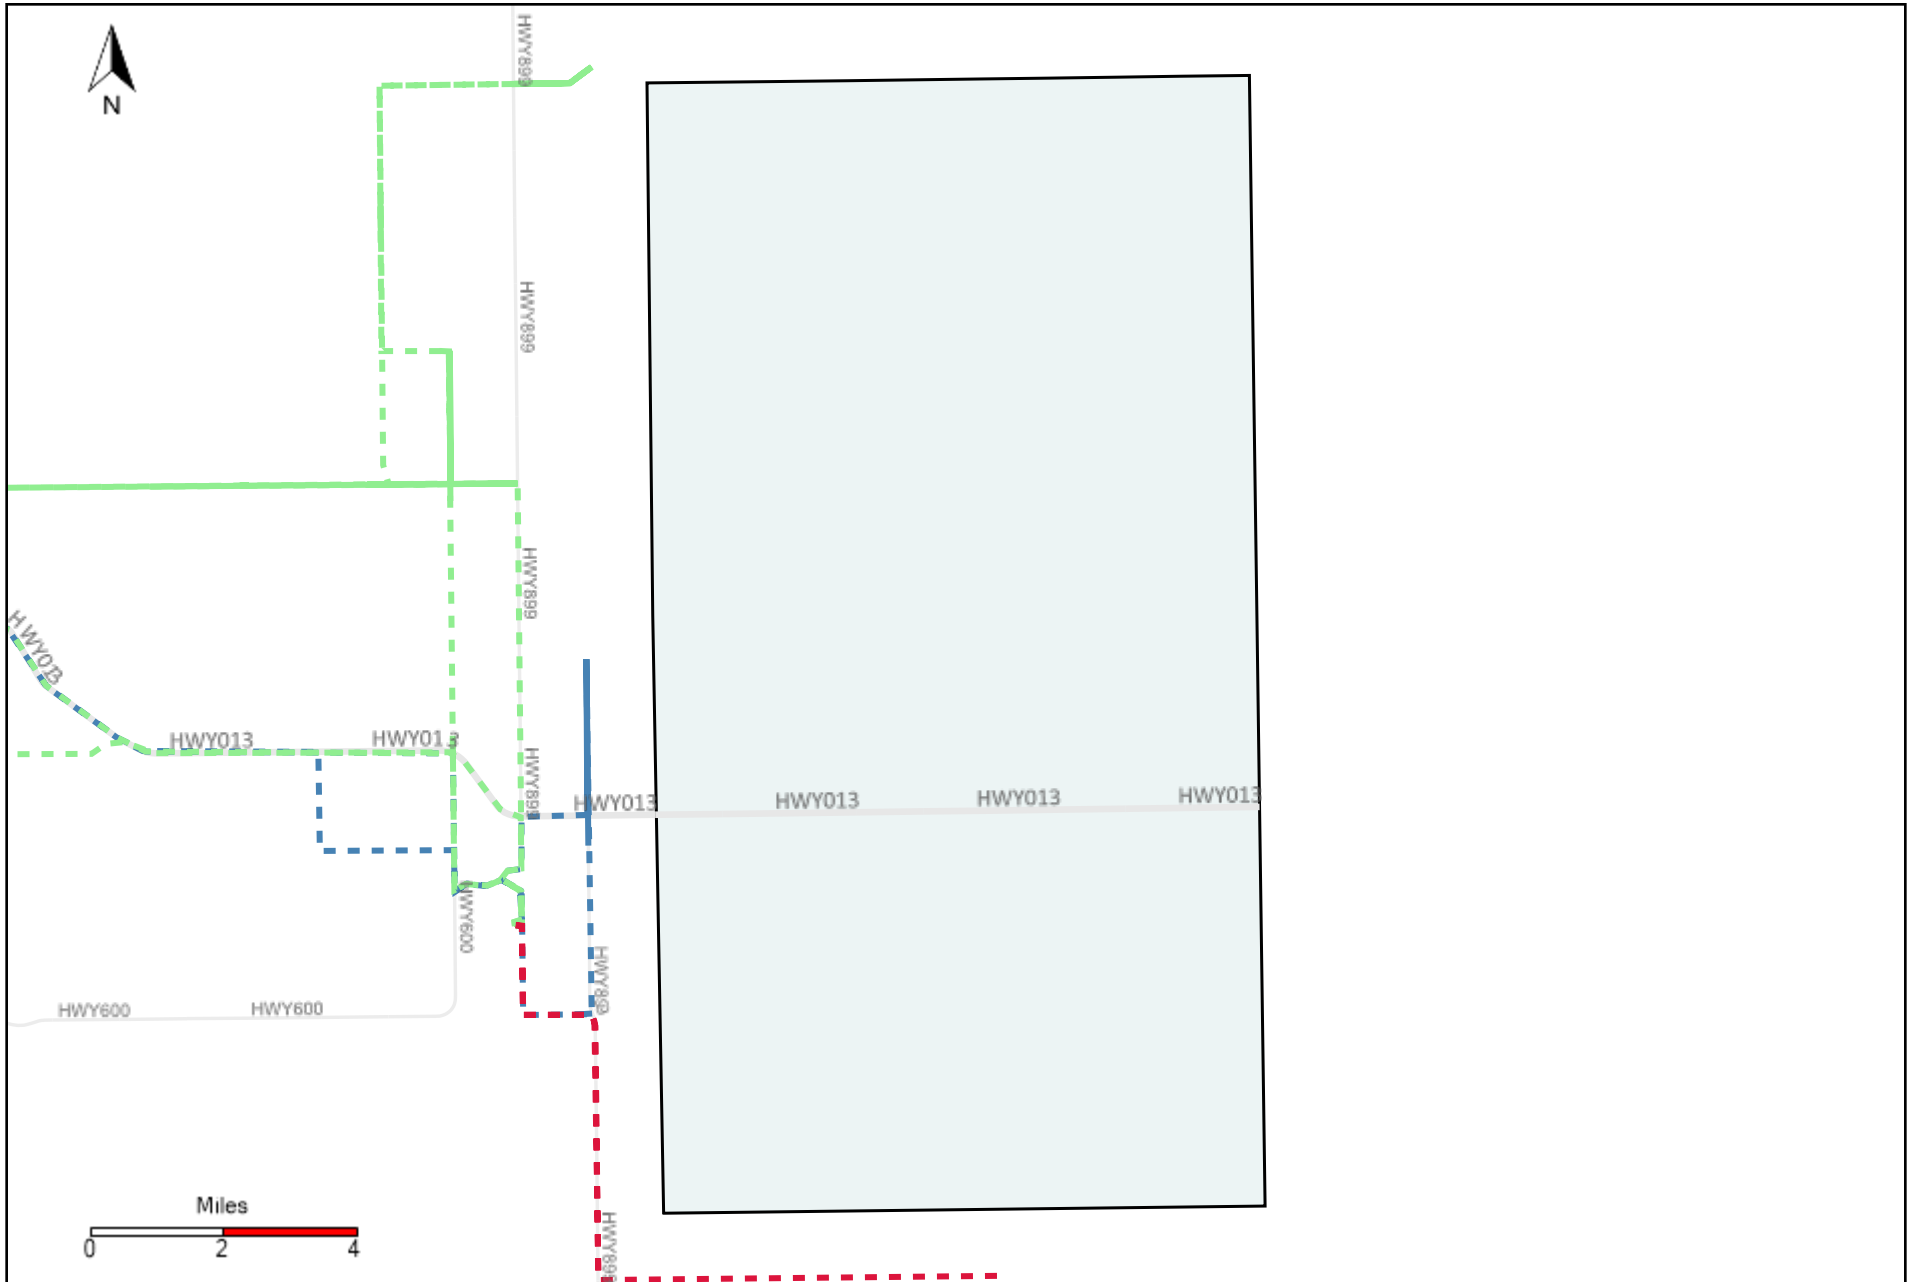

Division: 2 Grader Report(2021-03-14 ~ 2021-03-20)

Vehicle Name List	Total Distance(km)	Total Hours
*****	0	0 hrs 0 min 0 sec