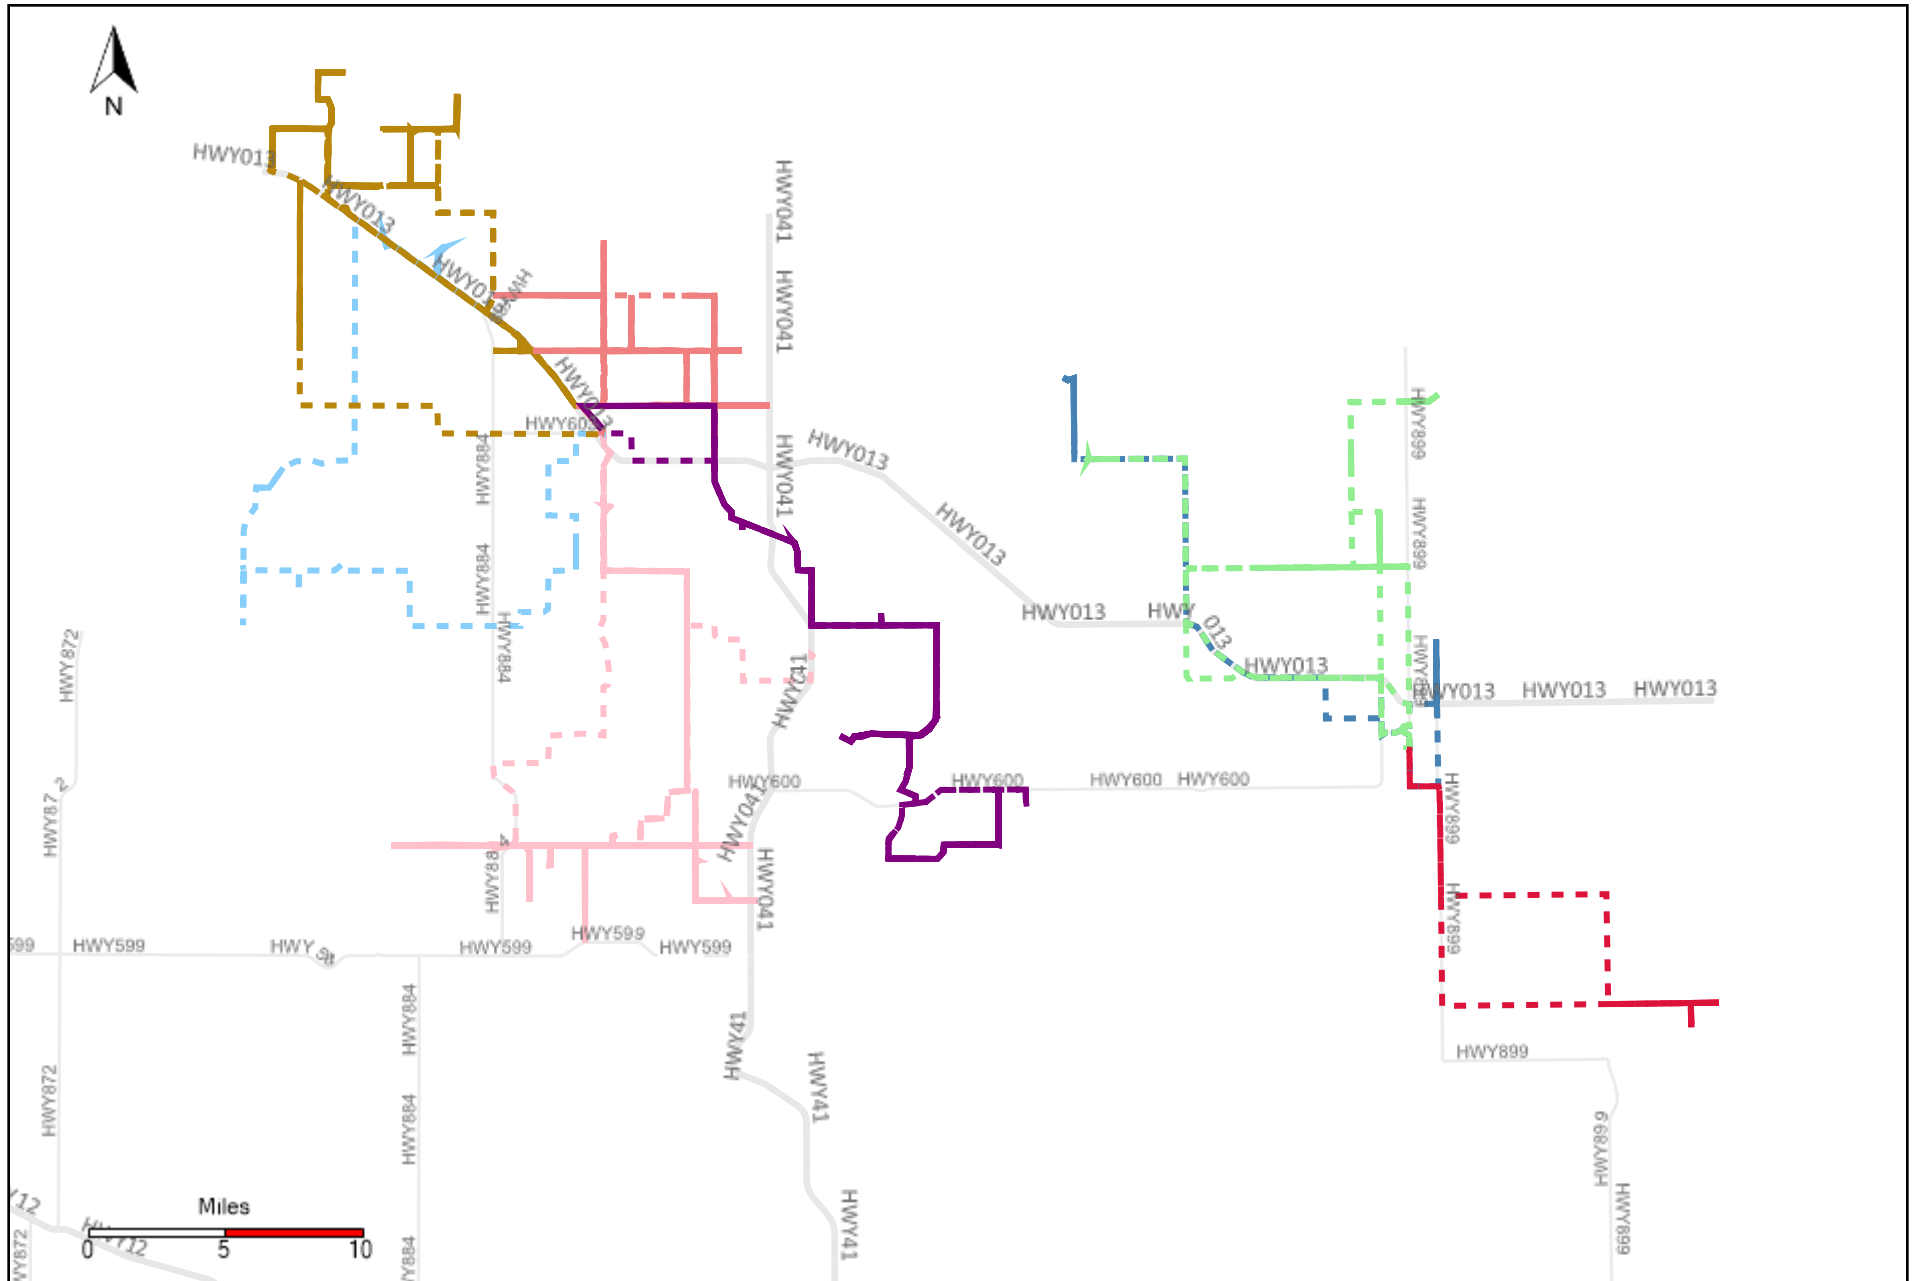

# Division: 1 Grader Report(2021-03-14 ~ 2021-03-20)

Vehicle Name List	Total Distance(km)	Total Hours
*****	94.82	7 hrs 22 min 23 sec

# Division: 4 Grader Report(2021-03-14 ~ 2021-03-20)

Vehicle Name List	Total Distance(km)	Total Hours
*****	778.33	55 hrs 50 min 15 sec

# Division: 5 Grader Report(2021-03-14 ~ 2021-03-20)

Vehicle Name List	Total Distance(km)	Total Hours
*****	1204.98	98 hrs 52 min 48 sec

# Division: 7 Grader Report(2021-03-14 ~ 2021-03-20)

Vehicle Name List	Total Distance(km)	Total Hours
*****	684.37	64 hrs 54 min 9 sec