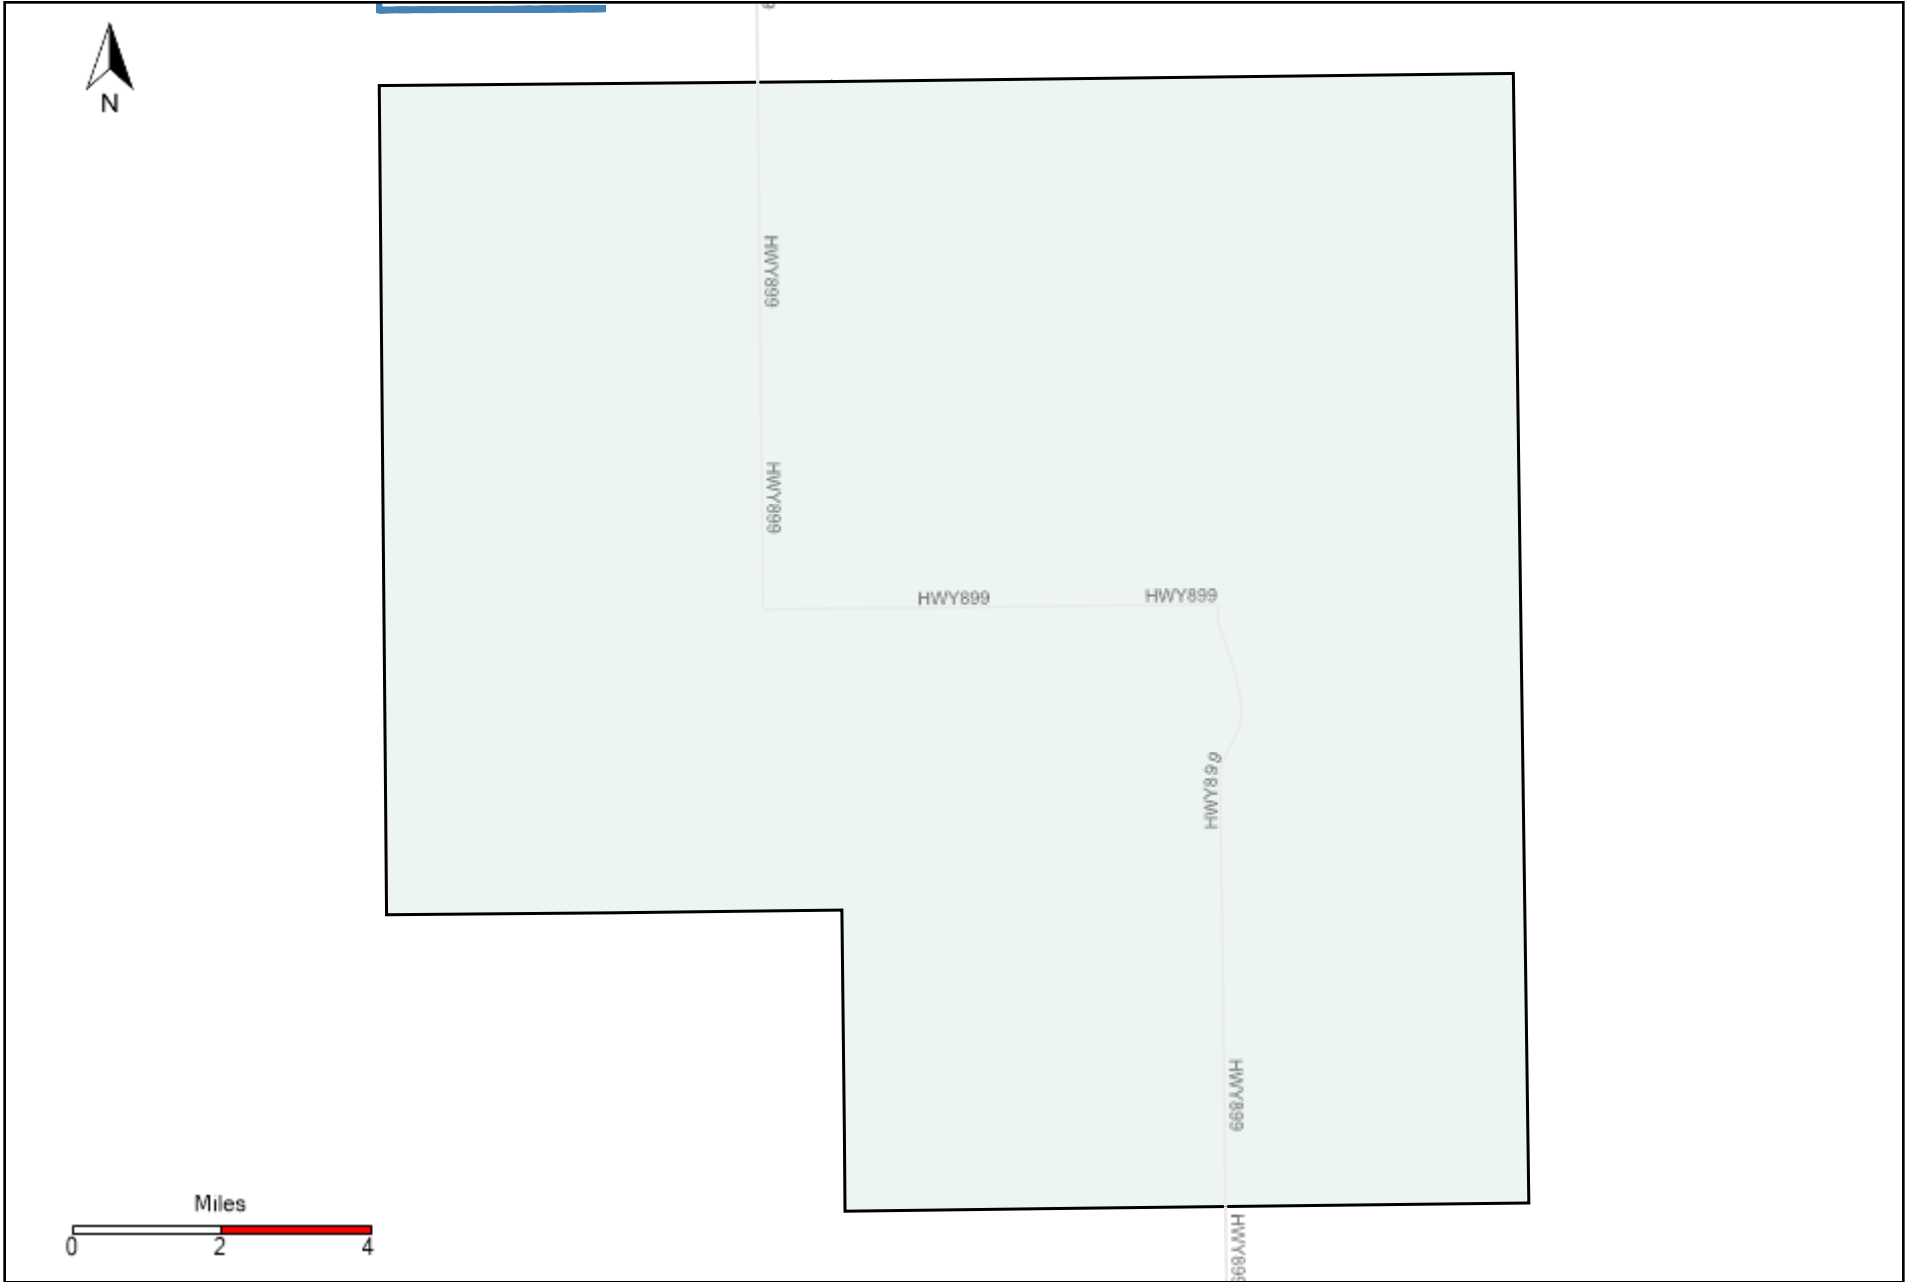

Division: 1 Grader Report(2021-03-07 ~ 2021-03-13)

Vehicle Name List	Total Distance(km)	Total Hours
*****	0	0 hrs 0 min 0 sec