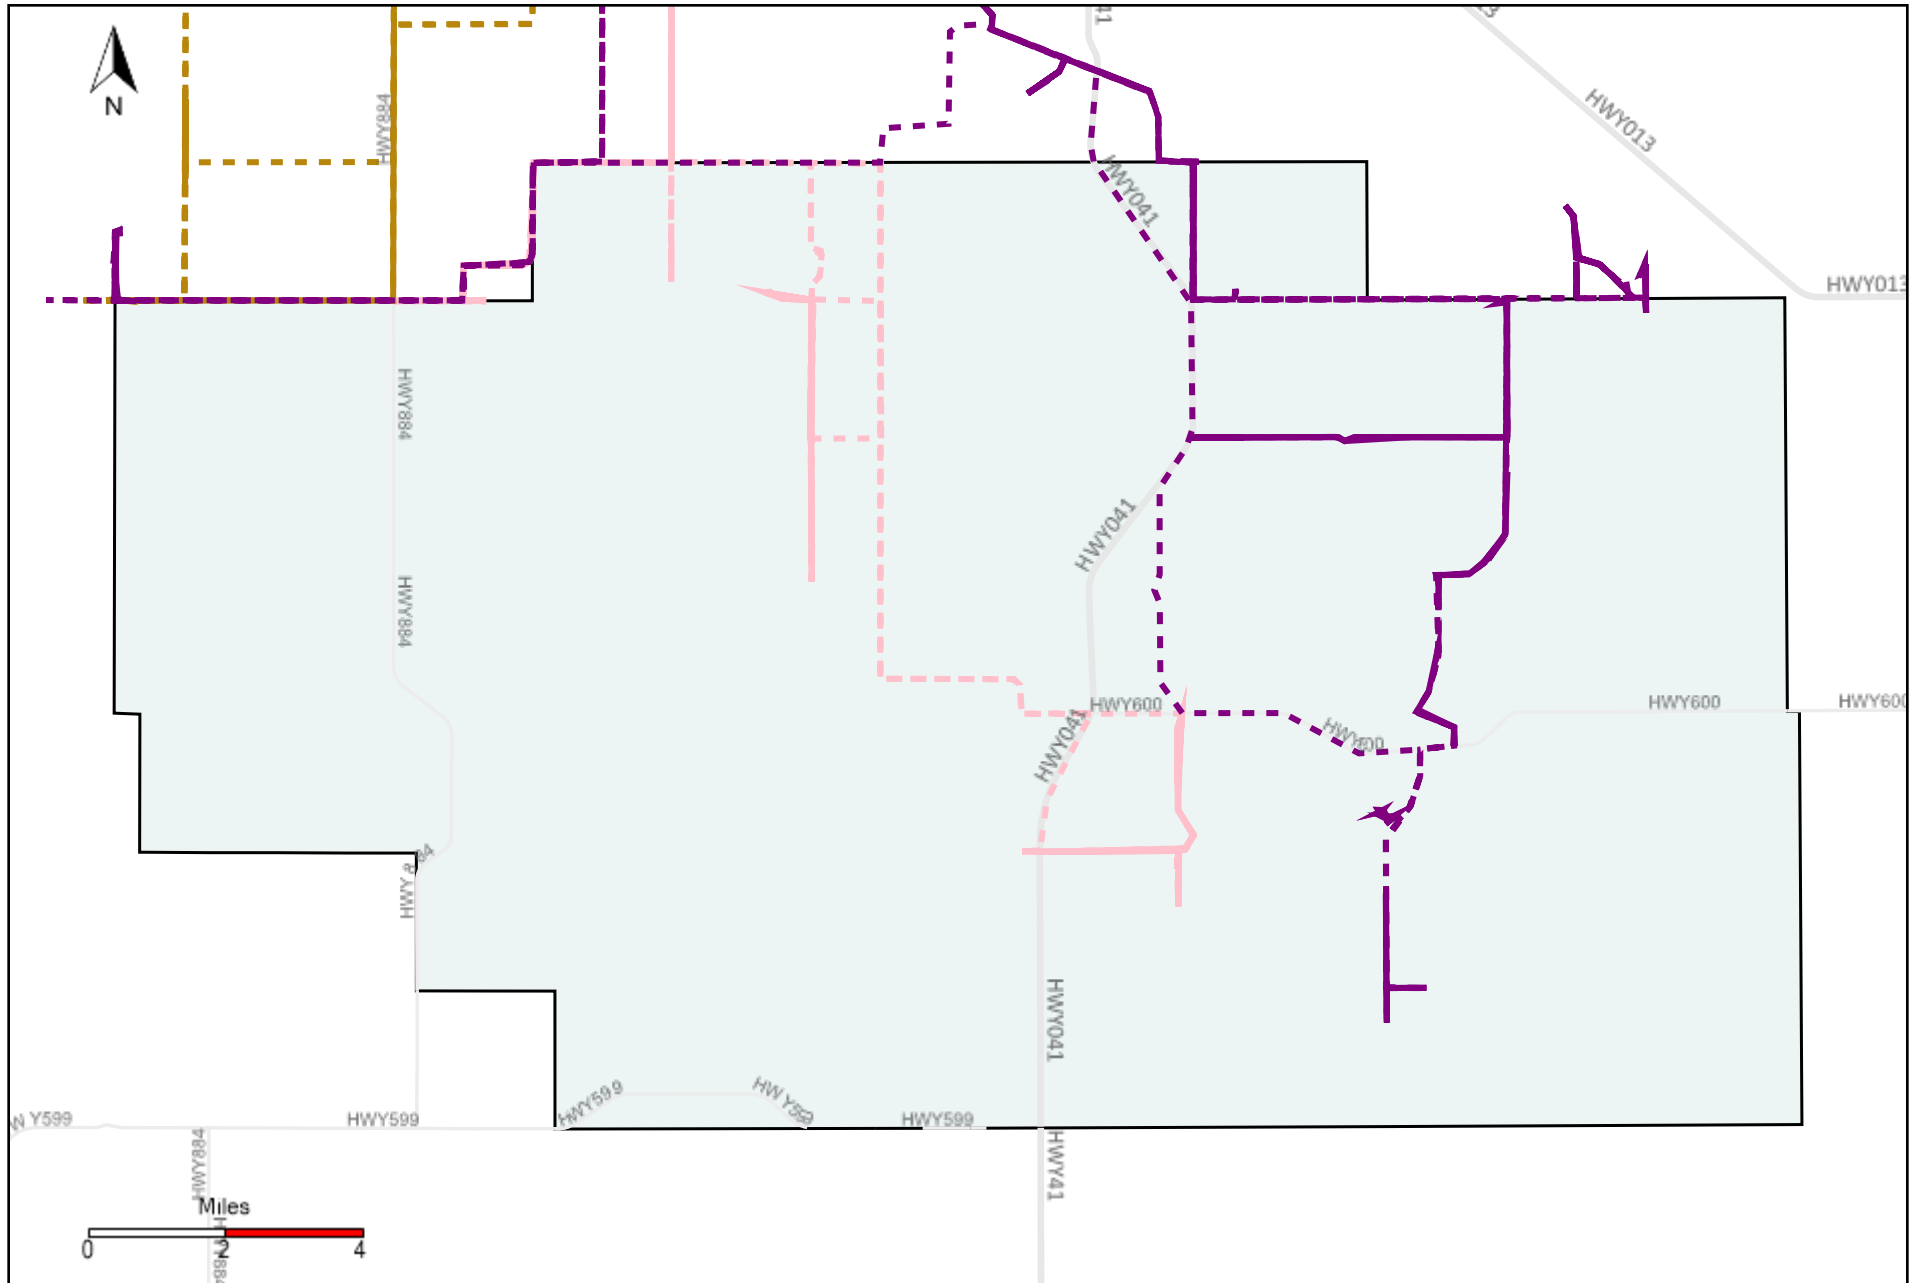

Division: 5 Grader Report(2021-03-07 ~ 2021-03-13)

Vehicle Name List	Total Distance(km)	Total Hours
*****	1288.26	107 hrs 28 min 29 sec