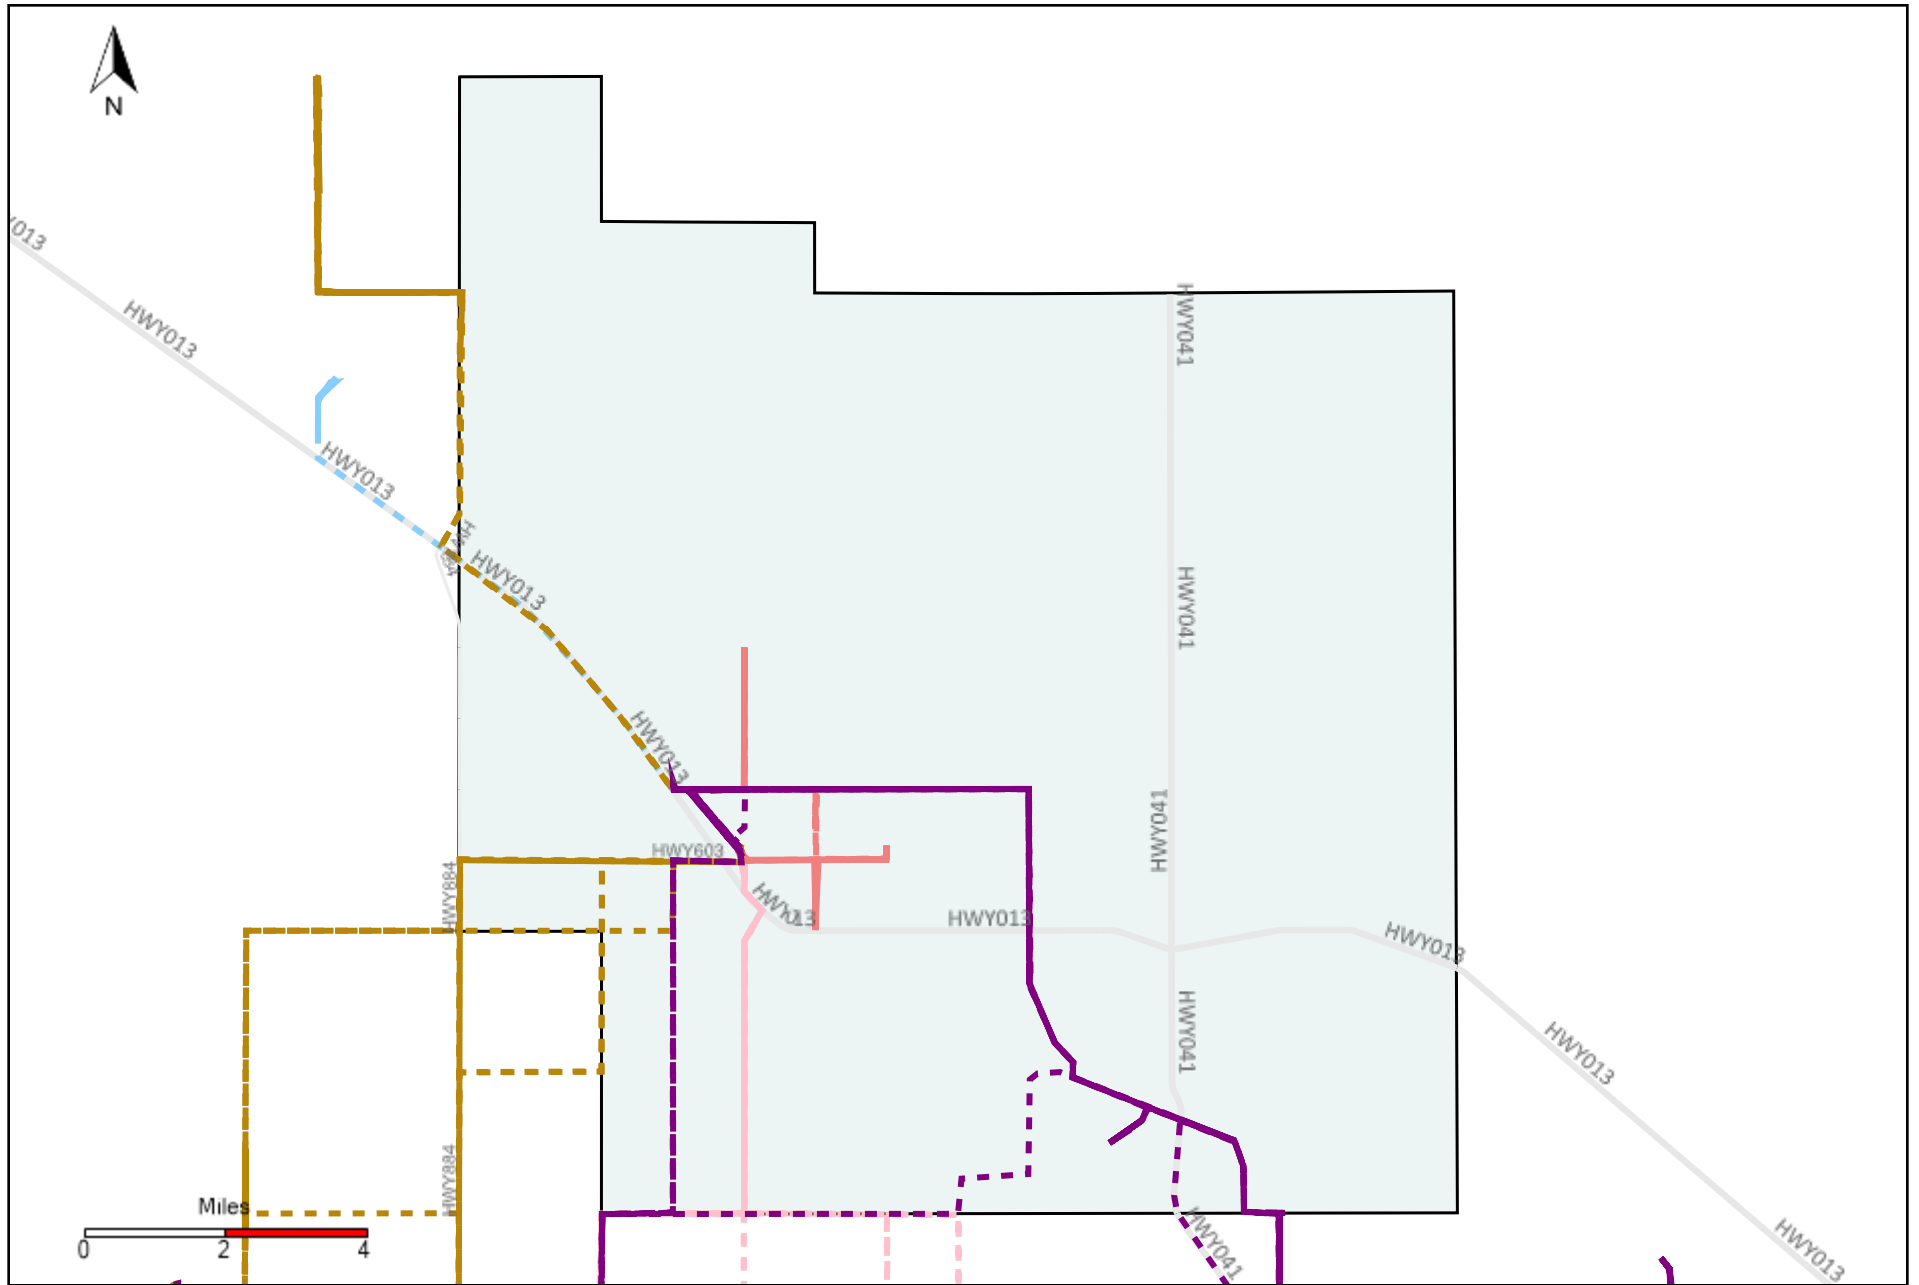

Division: 6 Grader Report(2021-03-07 ~ 2021-03-13)

Vehicle Name List	Total Distance(km)	Total Hours
*****	1386.72	122 hrs 14 min 40 sec