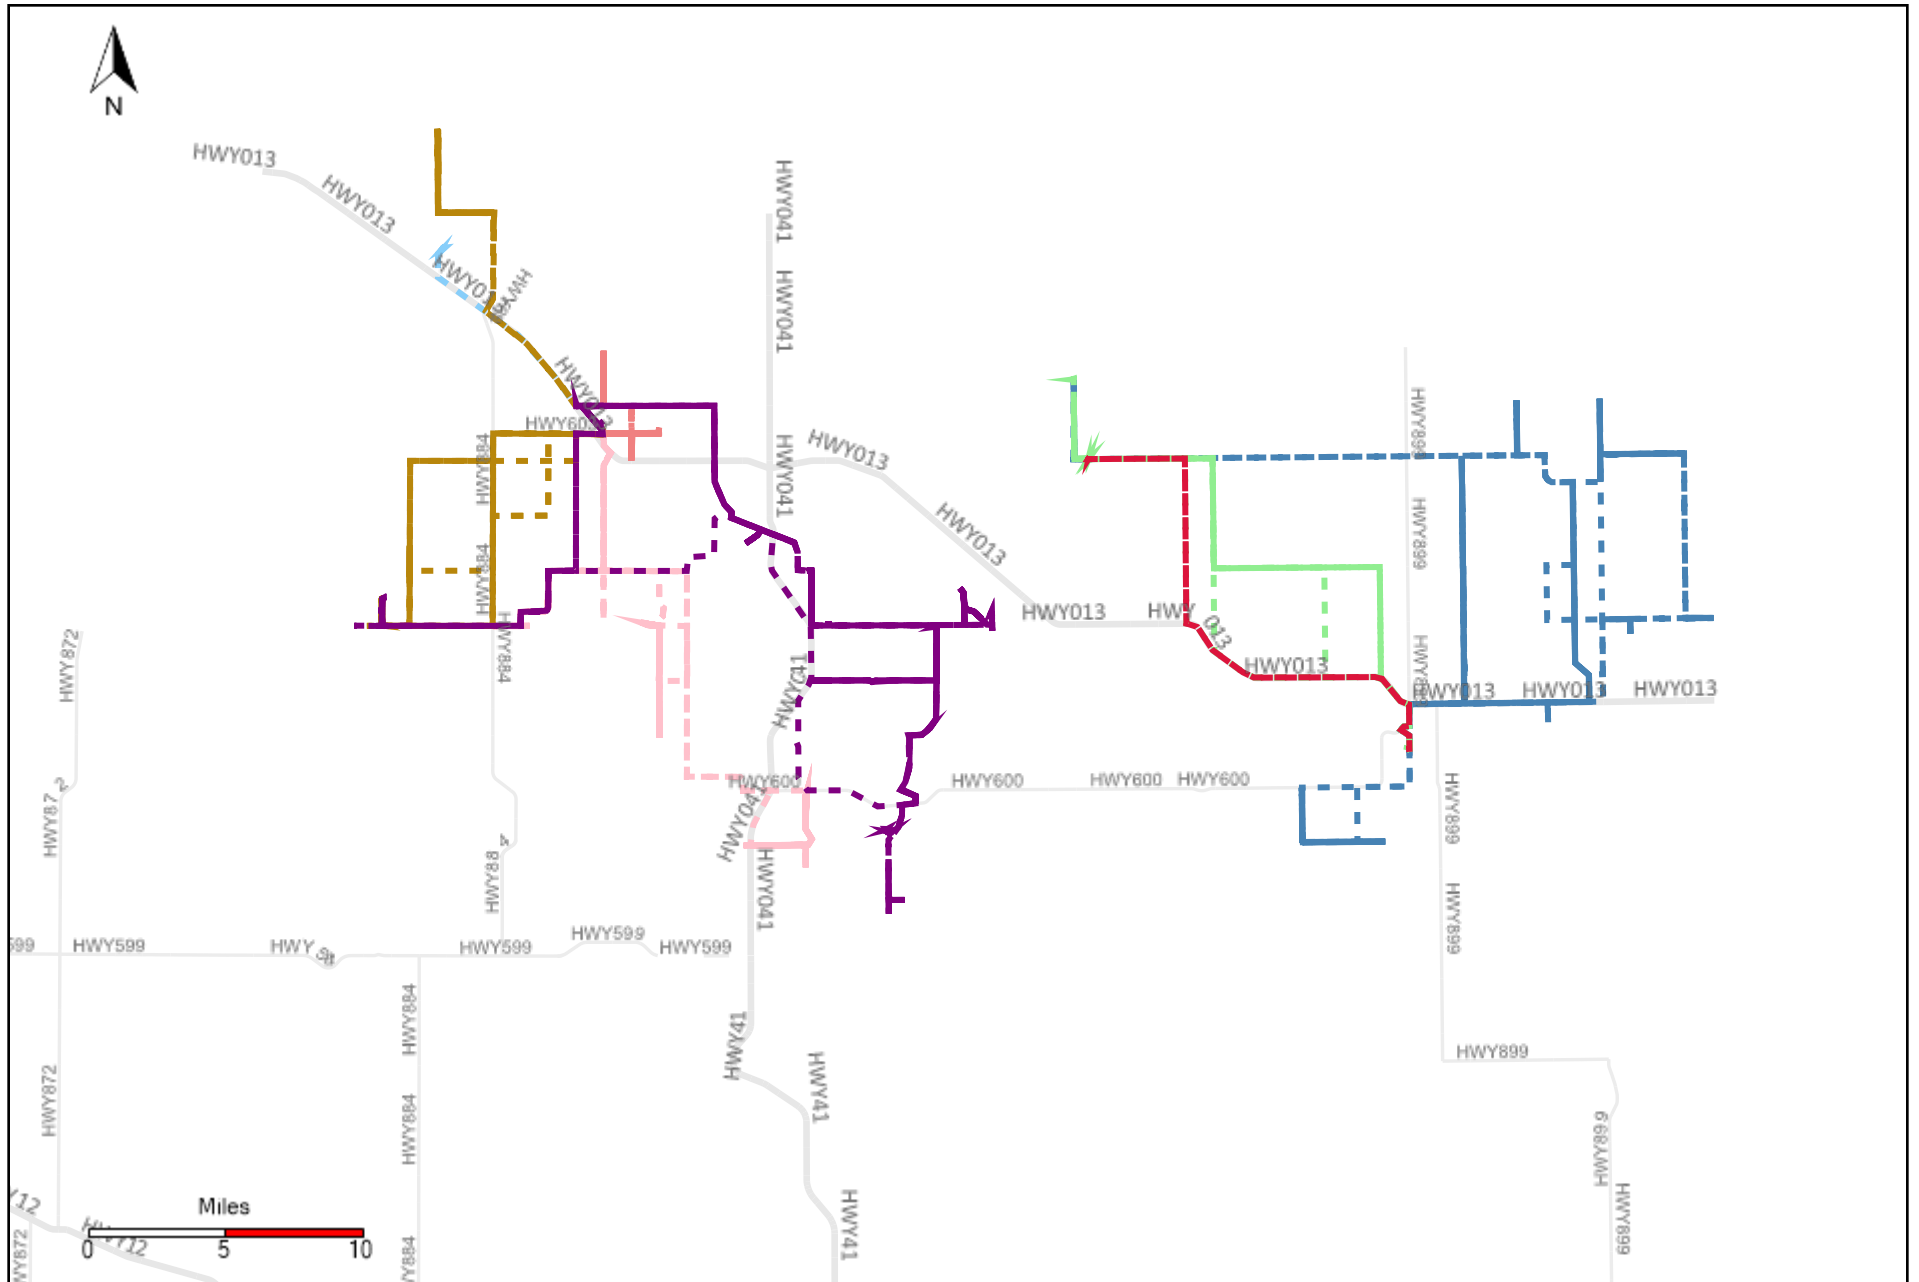

Provost Weekly Grader Report (2021-03-07 ~ 2021-03-13)