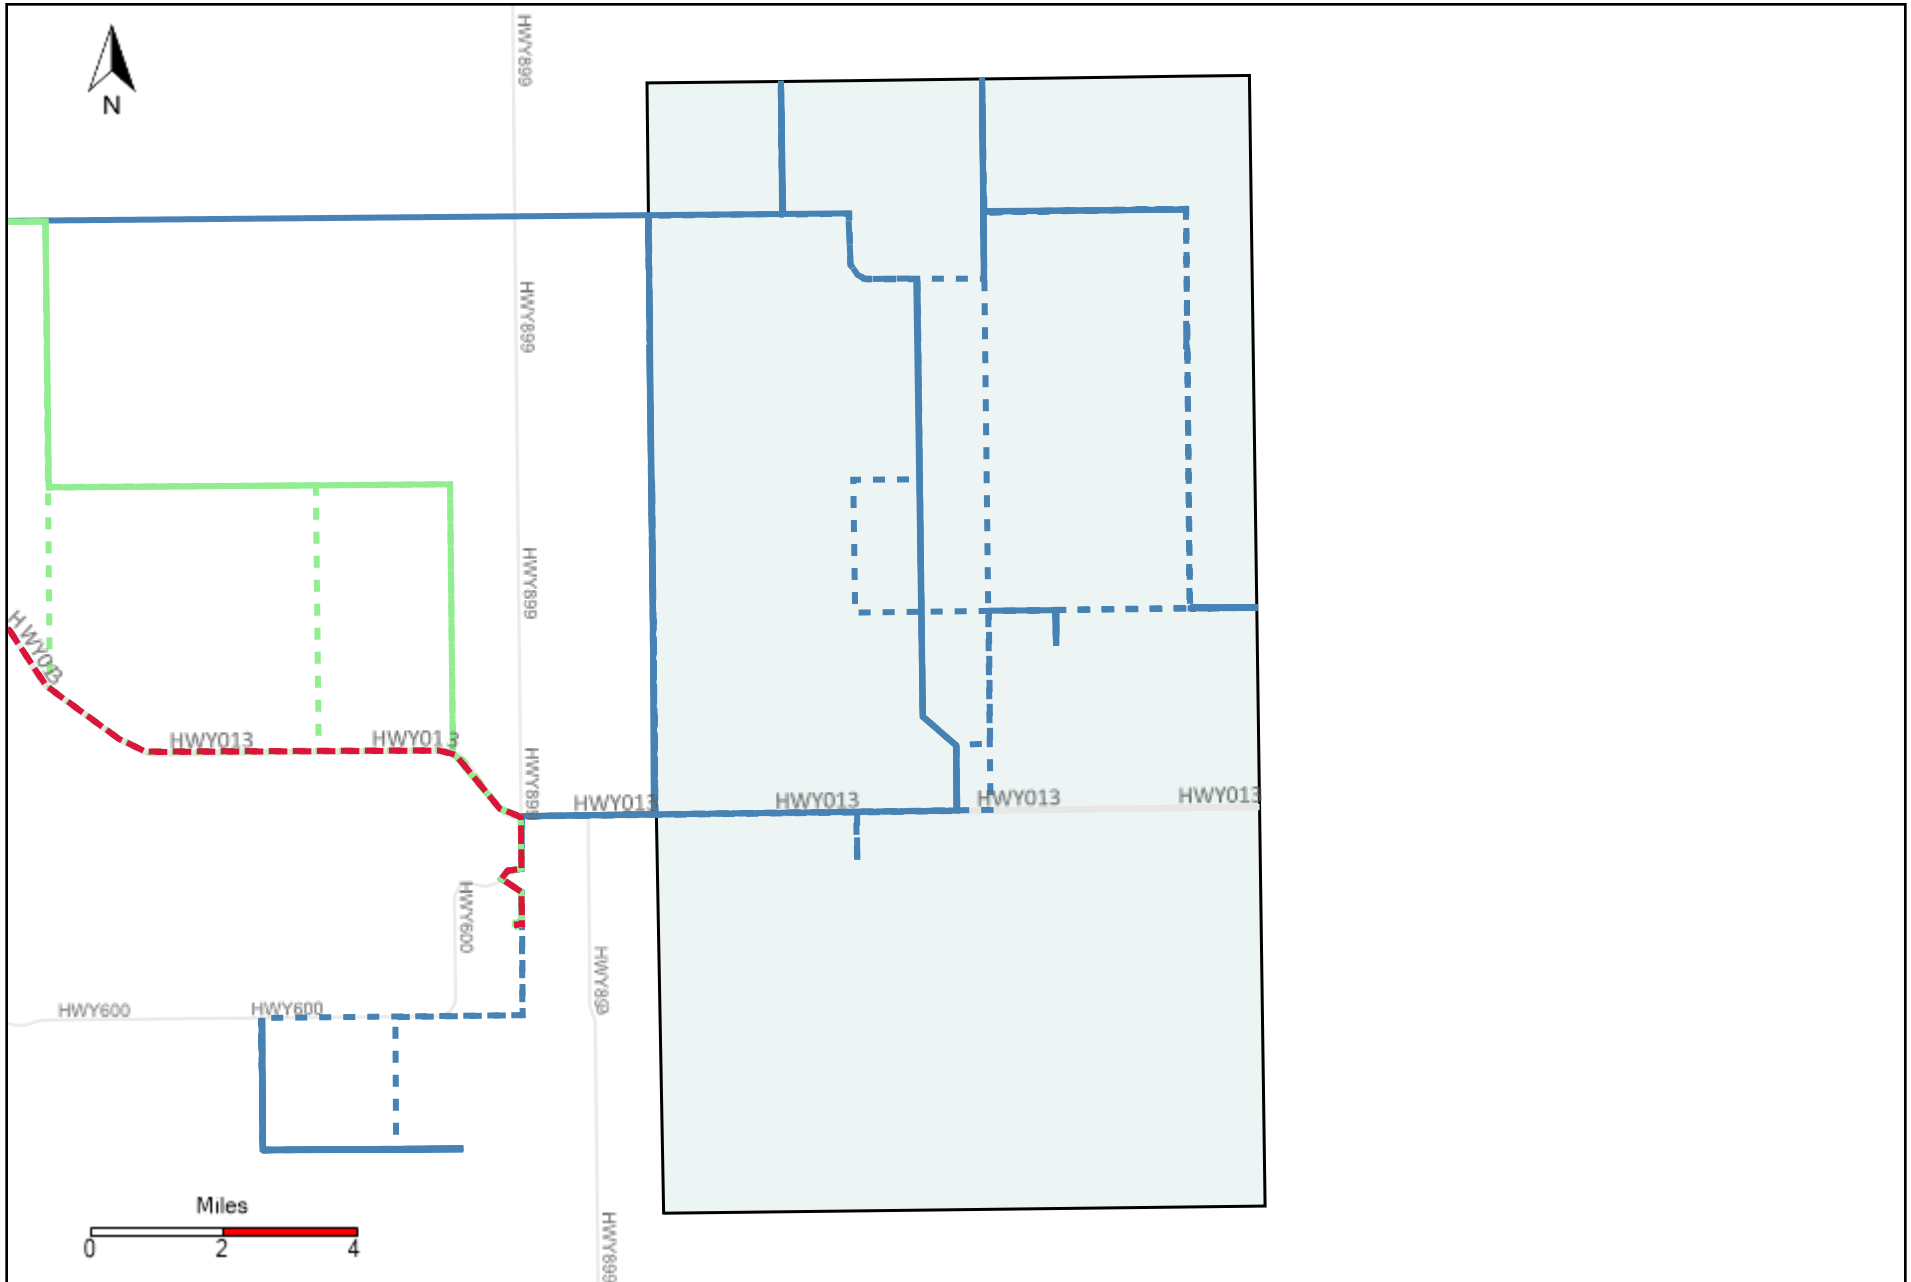

Division: 2 Grader Report(2021-03-07 ~ 2021-03-13)

Vehicle Name List	Total Distance(km)	Total Hours
*****	506.6	37 hrs 29 min 18 sec