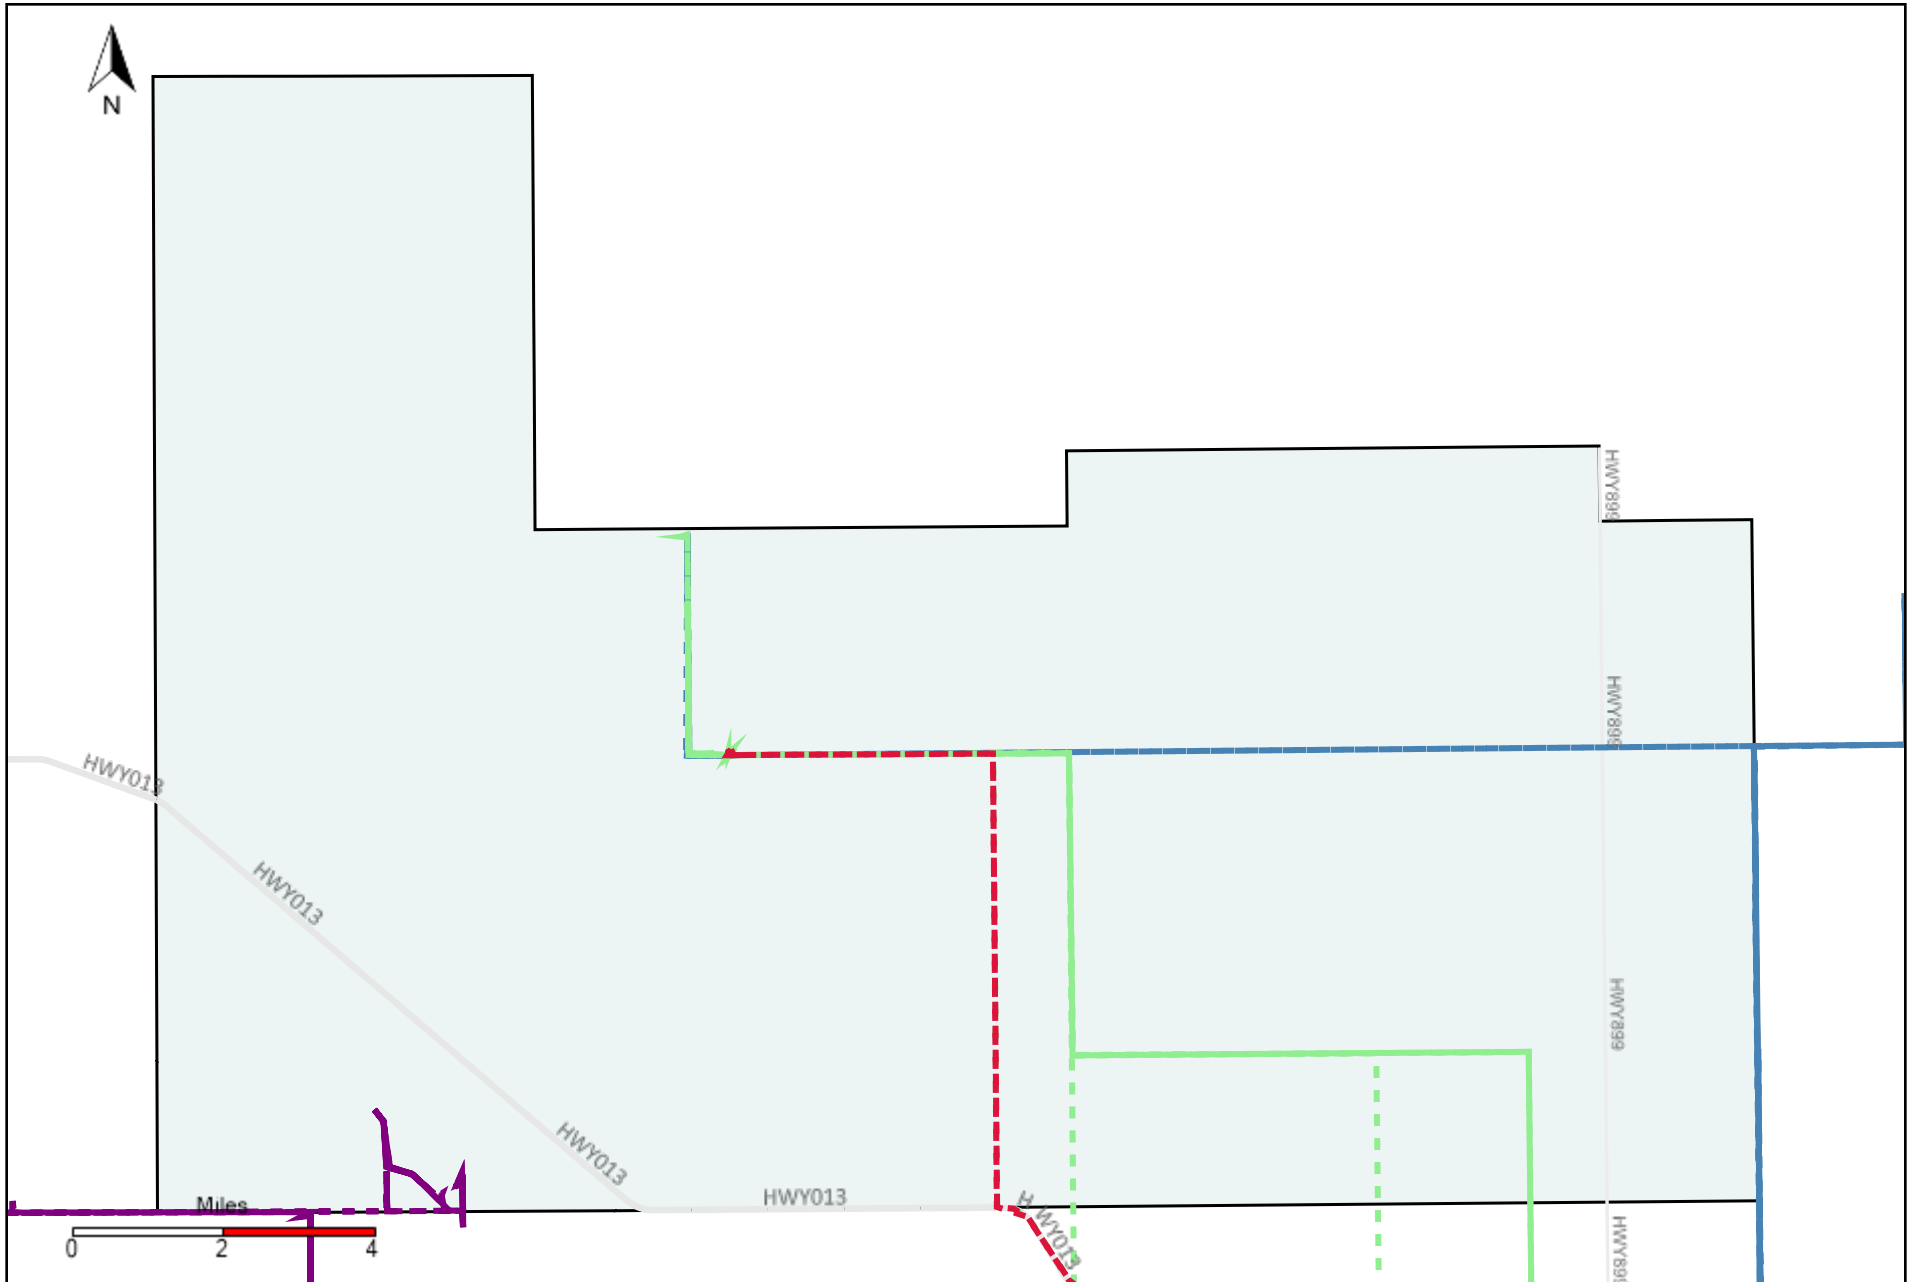

Division: 4 Grader Report(2021-03-07 ~ 2021-03-13)

Vehicle Name List	Total Distance(km)	Total Hours
*****	1466.9	112 hrs 50 min 21 sec