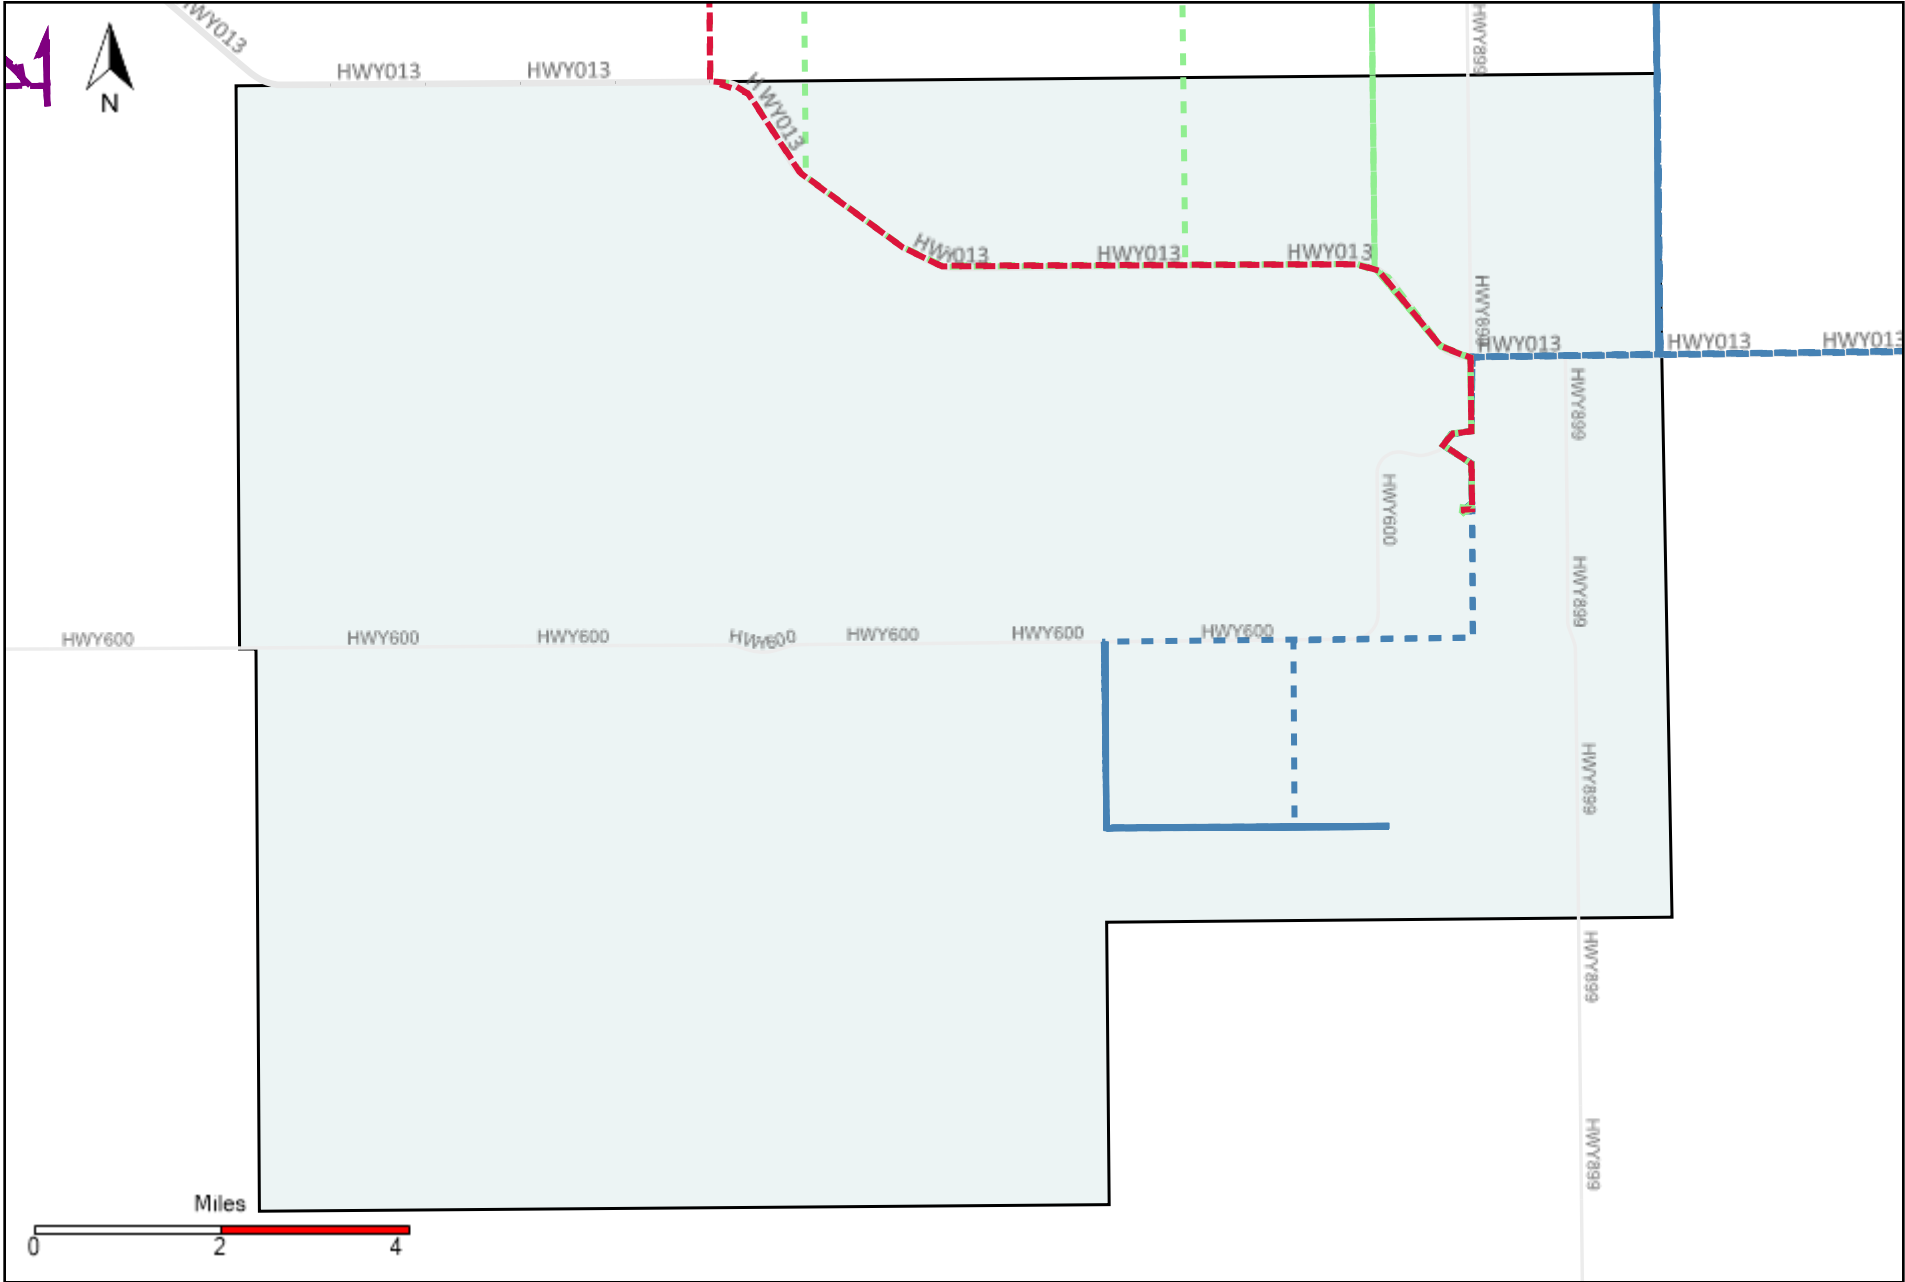

Division: 3 Grader Report(2021-03-07 ~ 2021-03-13)

Vehicle Name List	Total Distance(km)	Total Hours
*****	895.35	70 hrs 25 min 15 sec