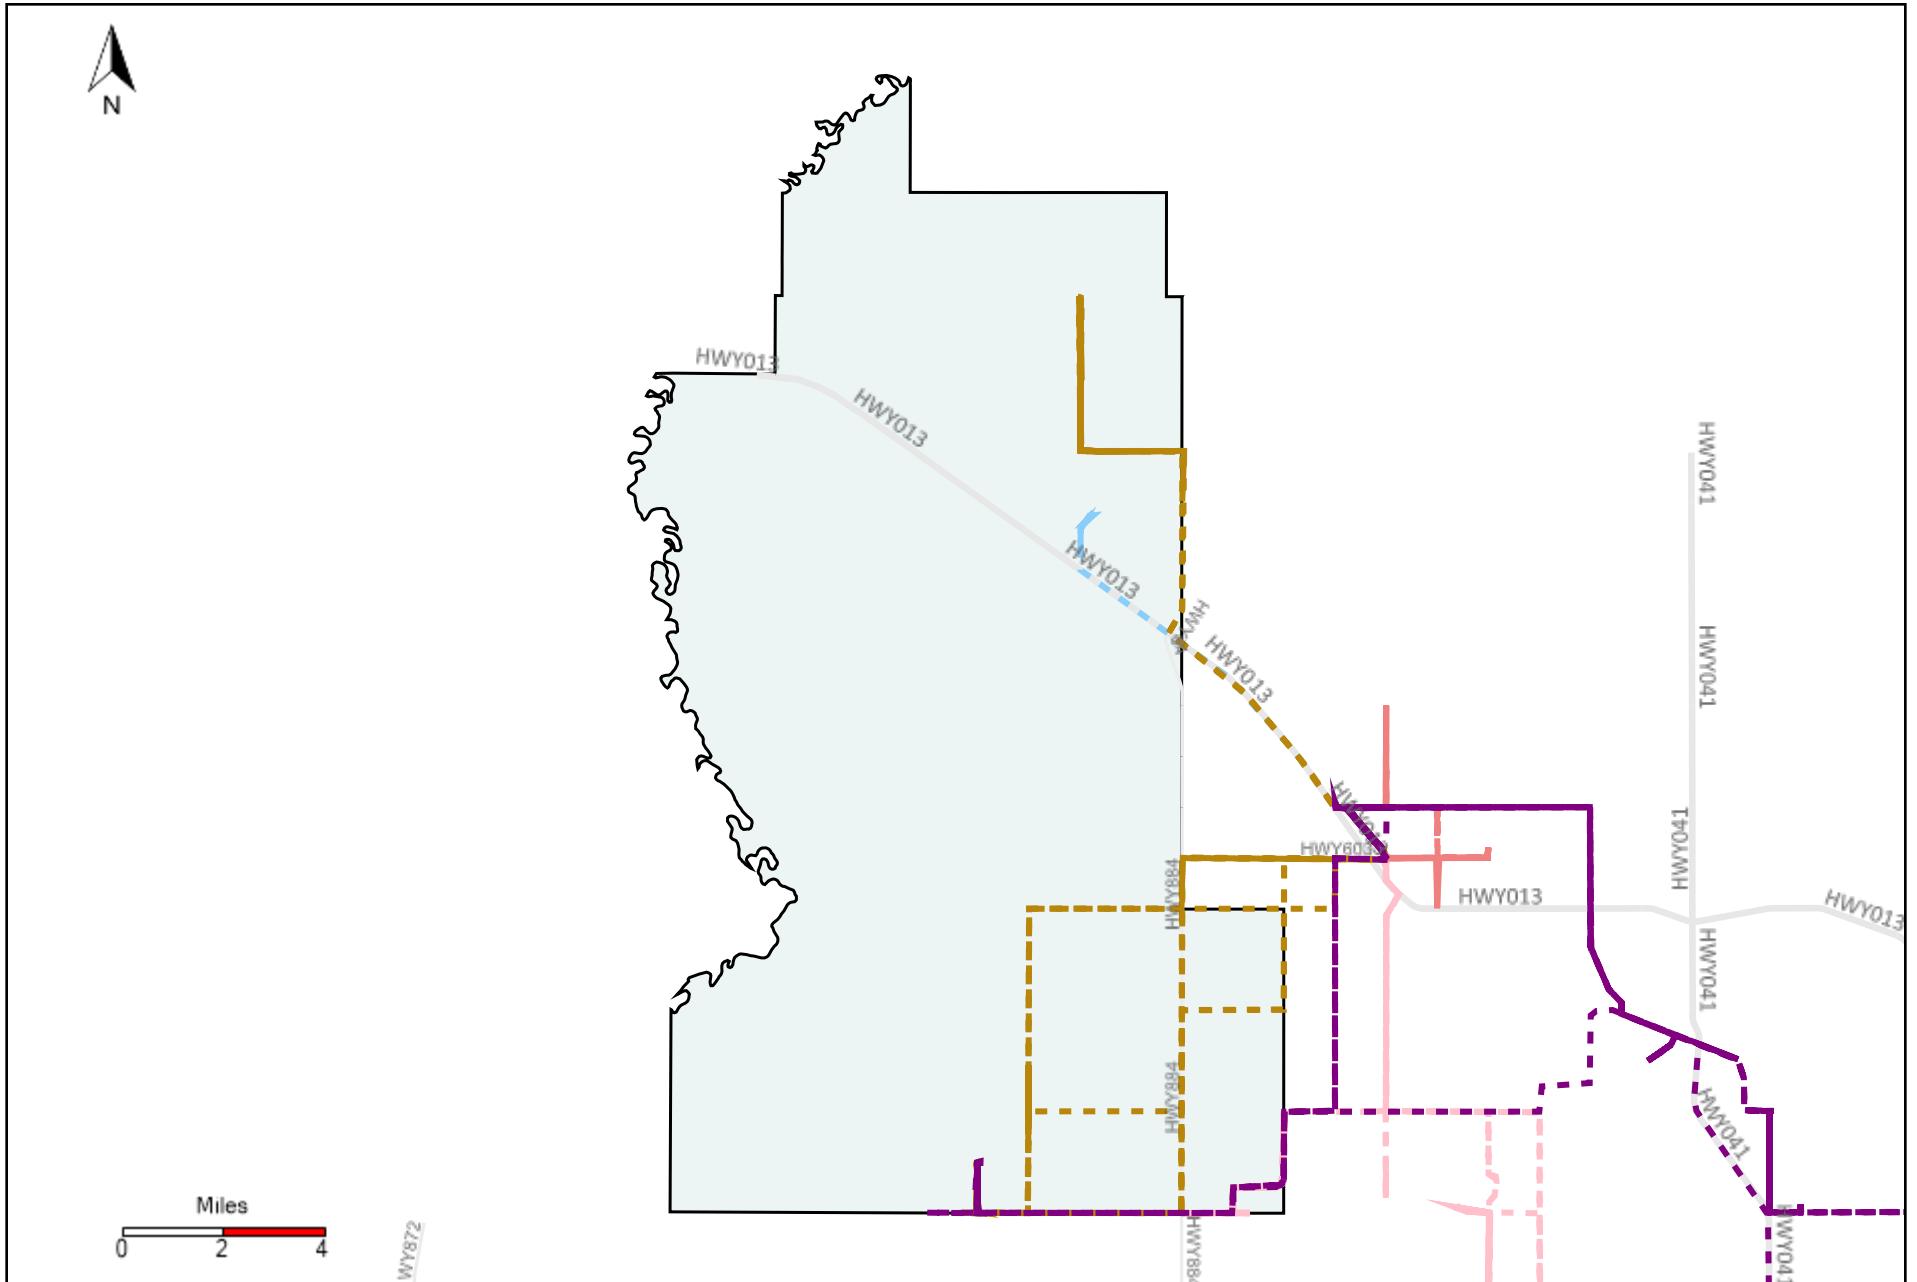

Division: 7 Grader Report(2021-03-07 ~ 2021-03-13)

Vehicle Name List	Total Distance(km)	Total Hours
*****	1325.91	115 hrs 11 min 31 sec