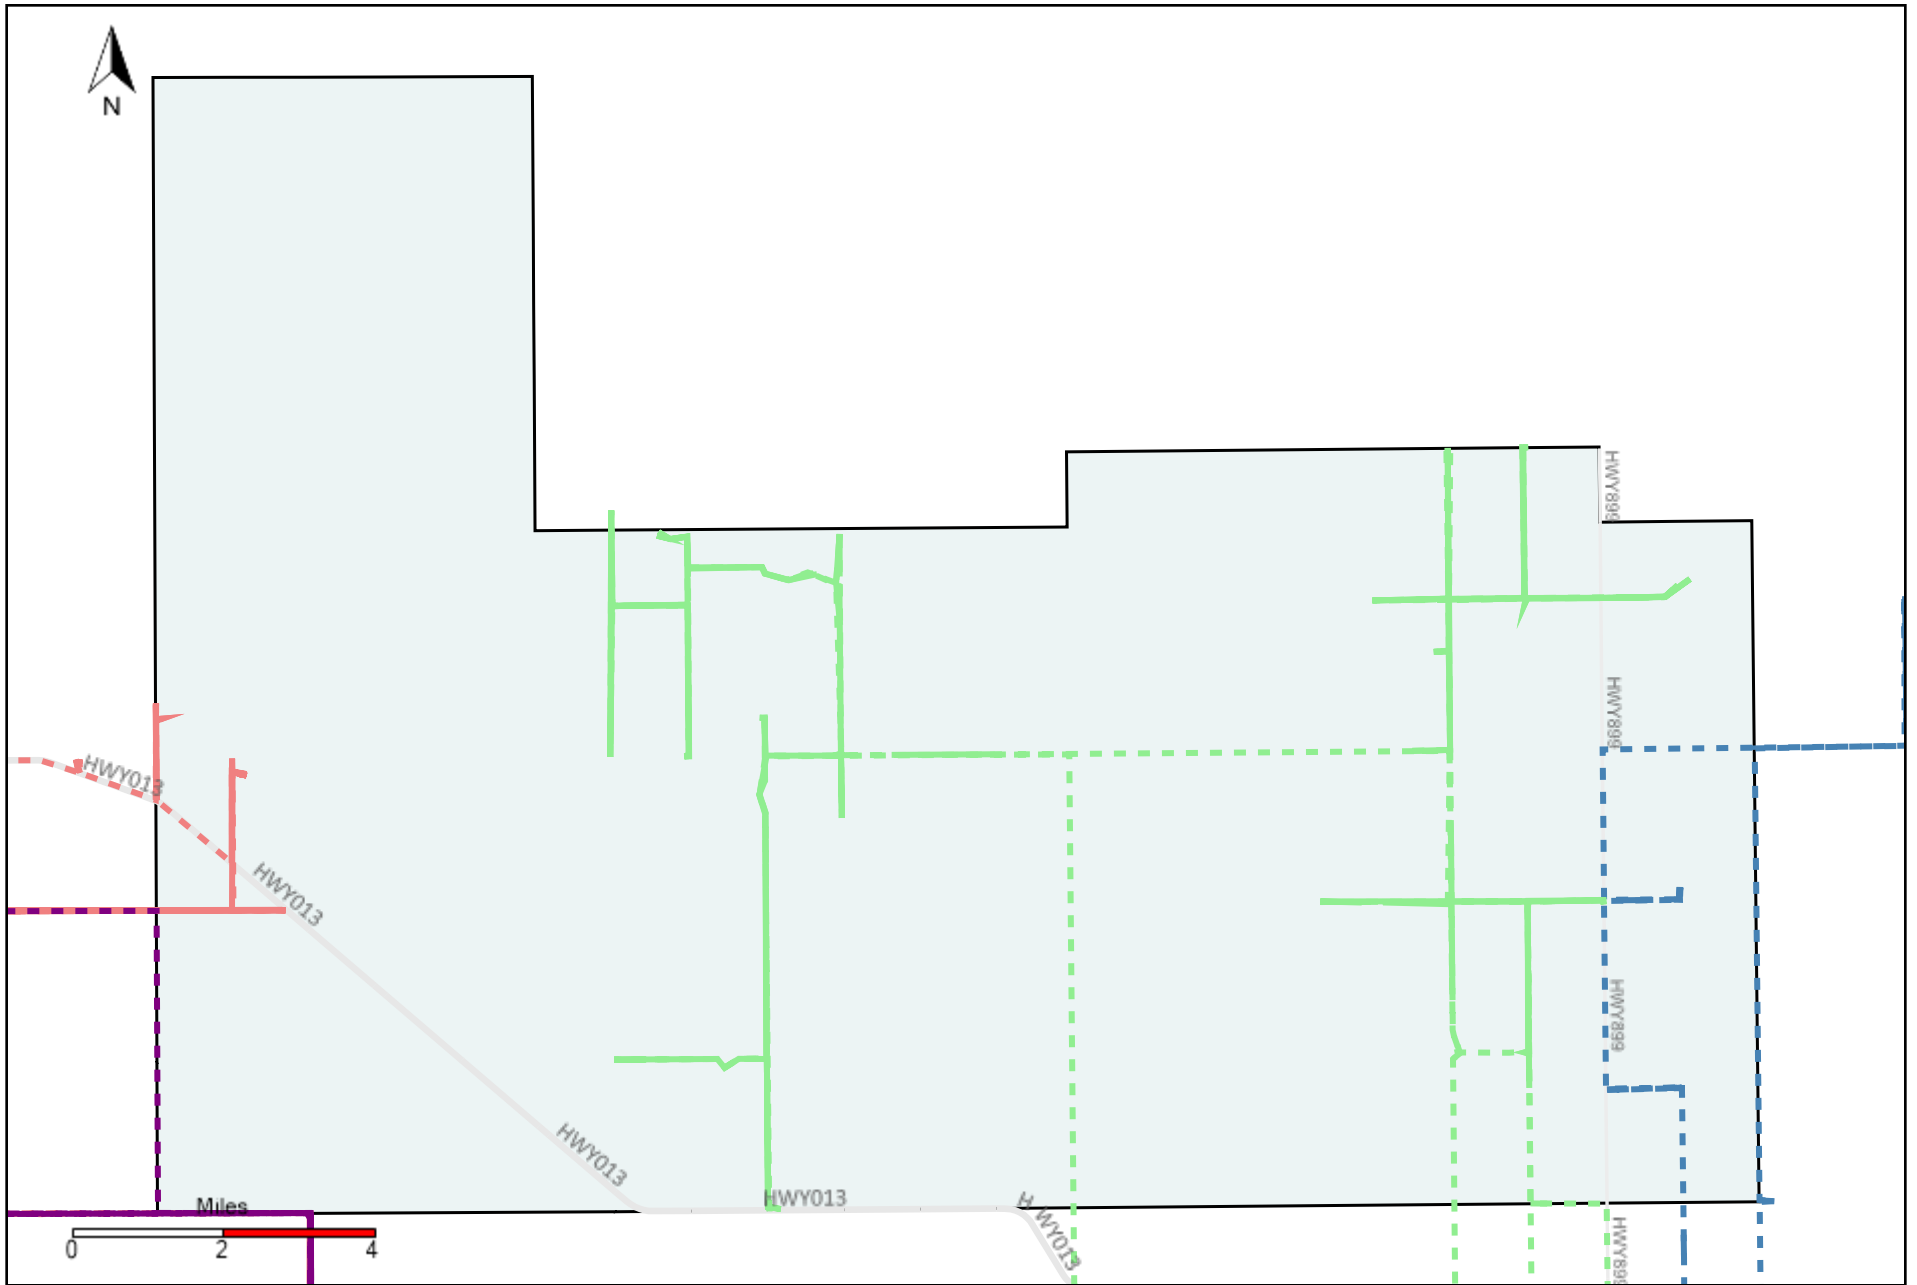

Division: 4 Grader Report(2021-02-28 ~ 2021-03-06)

Vehicle Name List	Total Distance(km)	Total Hours
*****	1471.6	93 hrs 40 min 52 sec