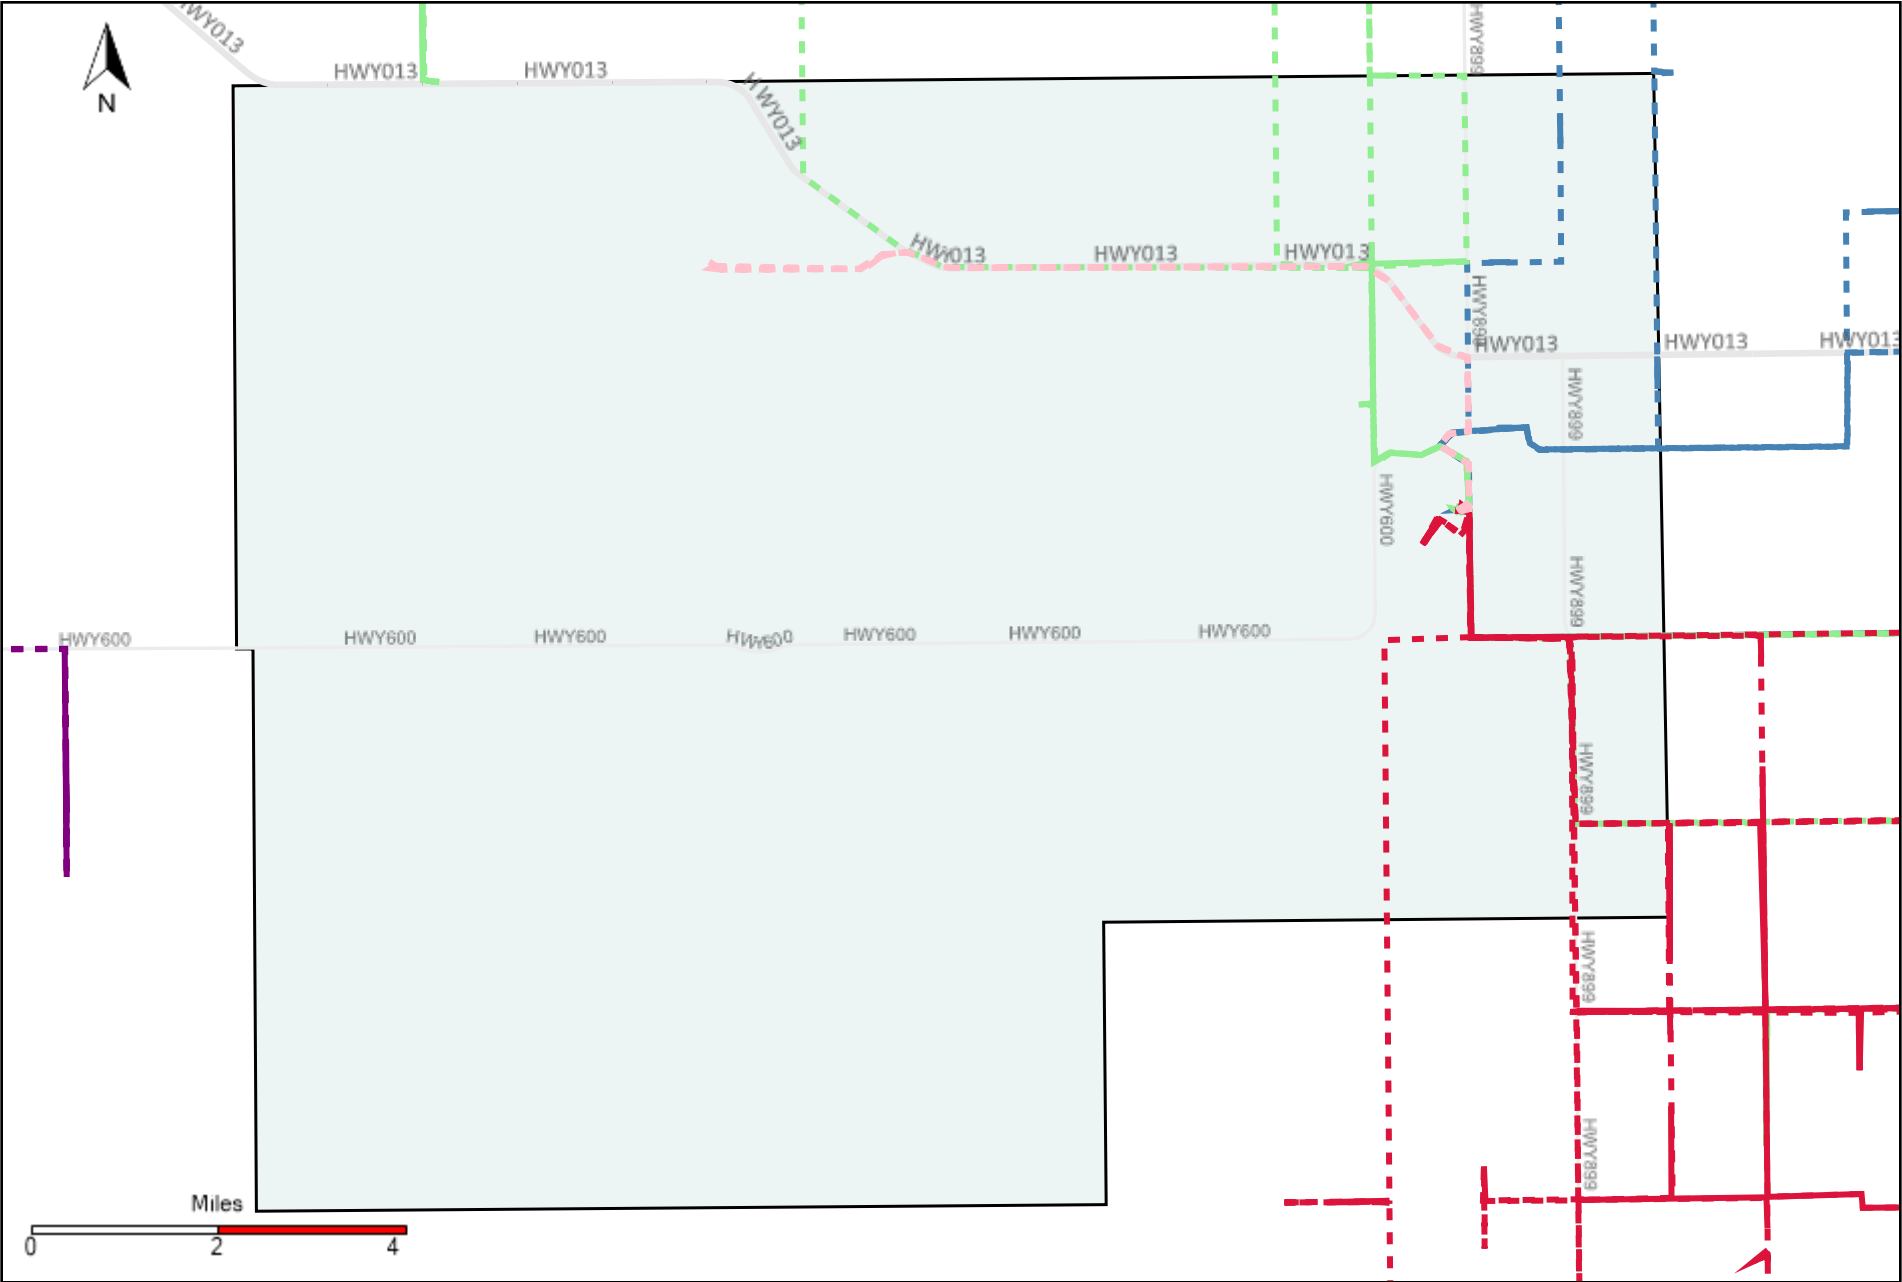

Division: 3 Grader Report(2021-02-28 ~ 2021-03-06)

Vehicle Name List	Total Distance(km)	Total Hours
*****	1555.74	105 hrs 39 min 11 sec