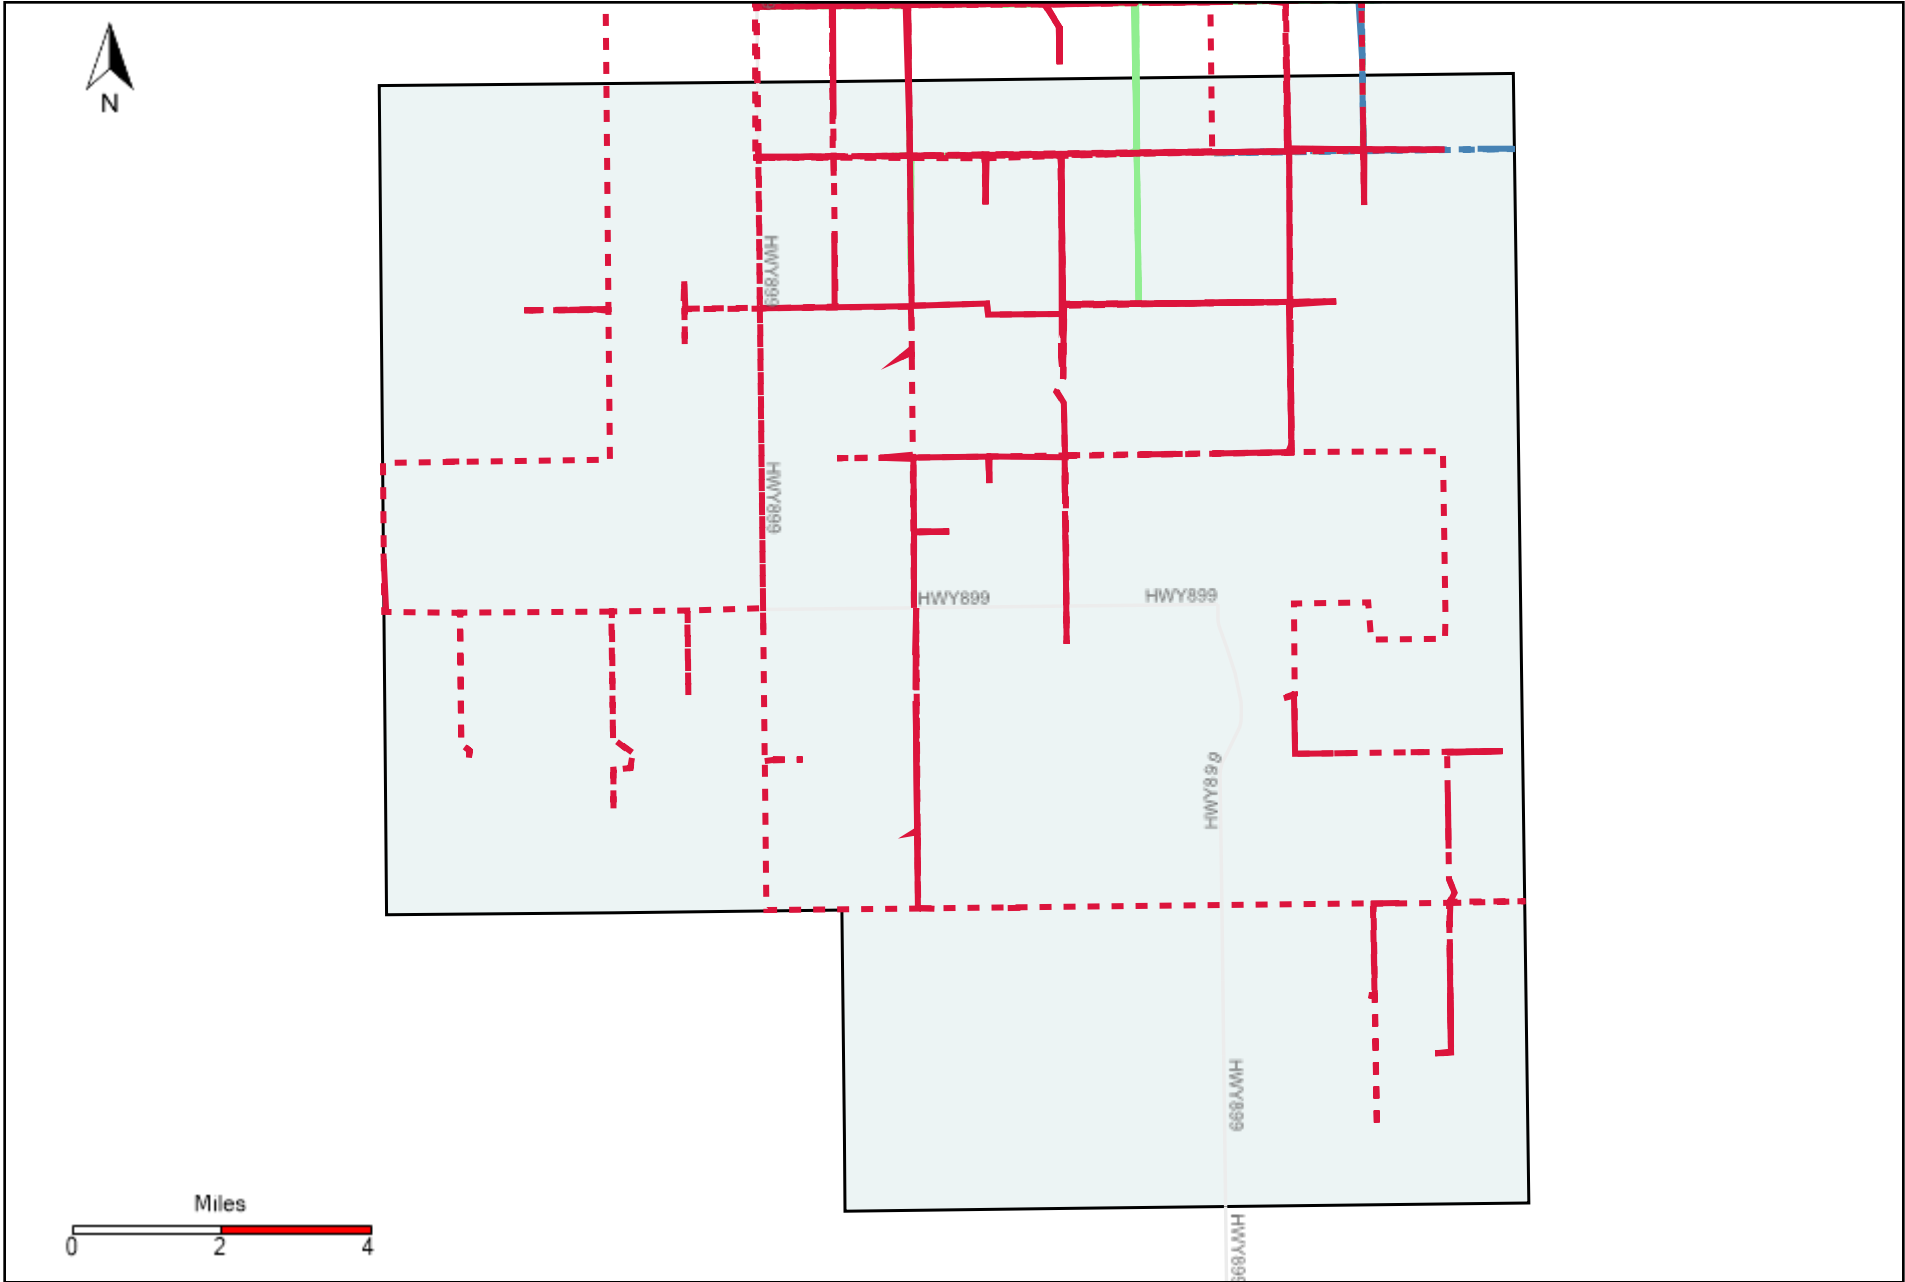

# Division: 1 Grader Report(2021-02-28 ~ 2021-03-06)

Vehicle Name List	Total Distance(km)	Total Hours
*****	1430.63	84 hrs 24 min 36 sec

# Division: 3 Grader Report(2021-02-28 ~ 2021-03-06)

Vehicle Name List	Total Distance(km)	Total Hours
*****	1555.74	105 hrs 39 min 11 sec

# Division: 5 Grader Report(2021-02-28 ~ 2021-03-06)

Vehicle Name List	Total Distance(km)	Total Hours
*****	1353.62	98 hrs 51 min 12 sec

# Division: 7 Grader Report(2021-02-28 ~ 2021-03-06)

Vehicle Name List	Total Distance(km)	Total Hours
*****	594.56	37 hrs 43 min 52 sec