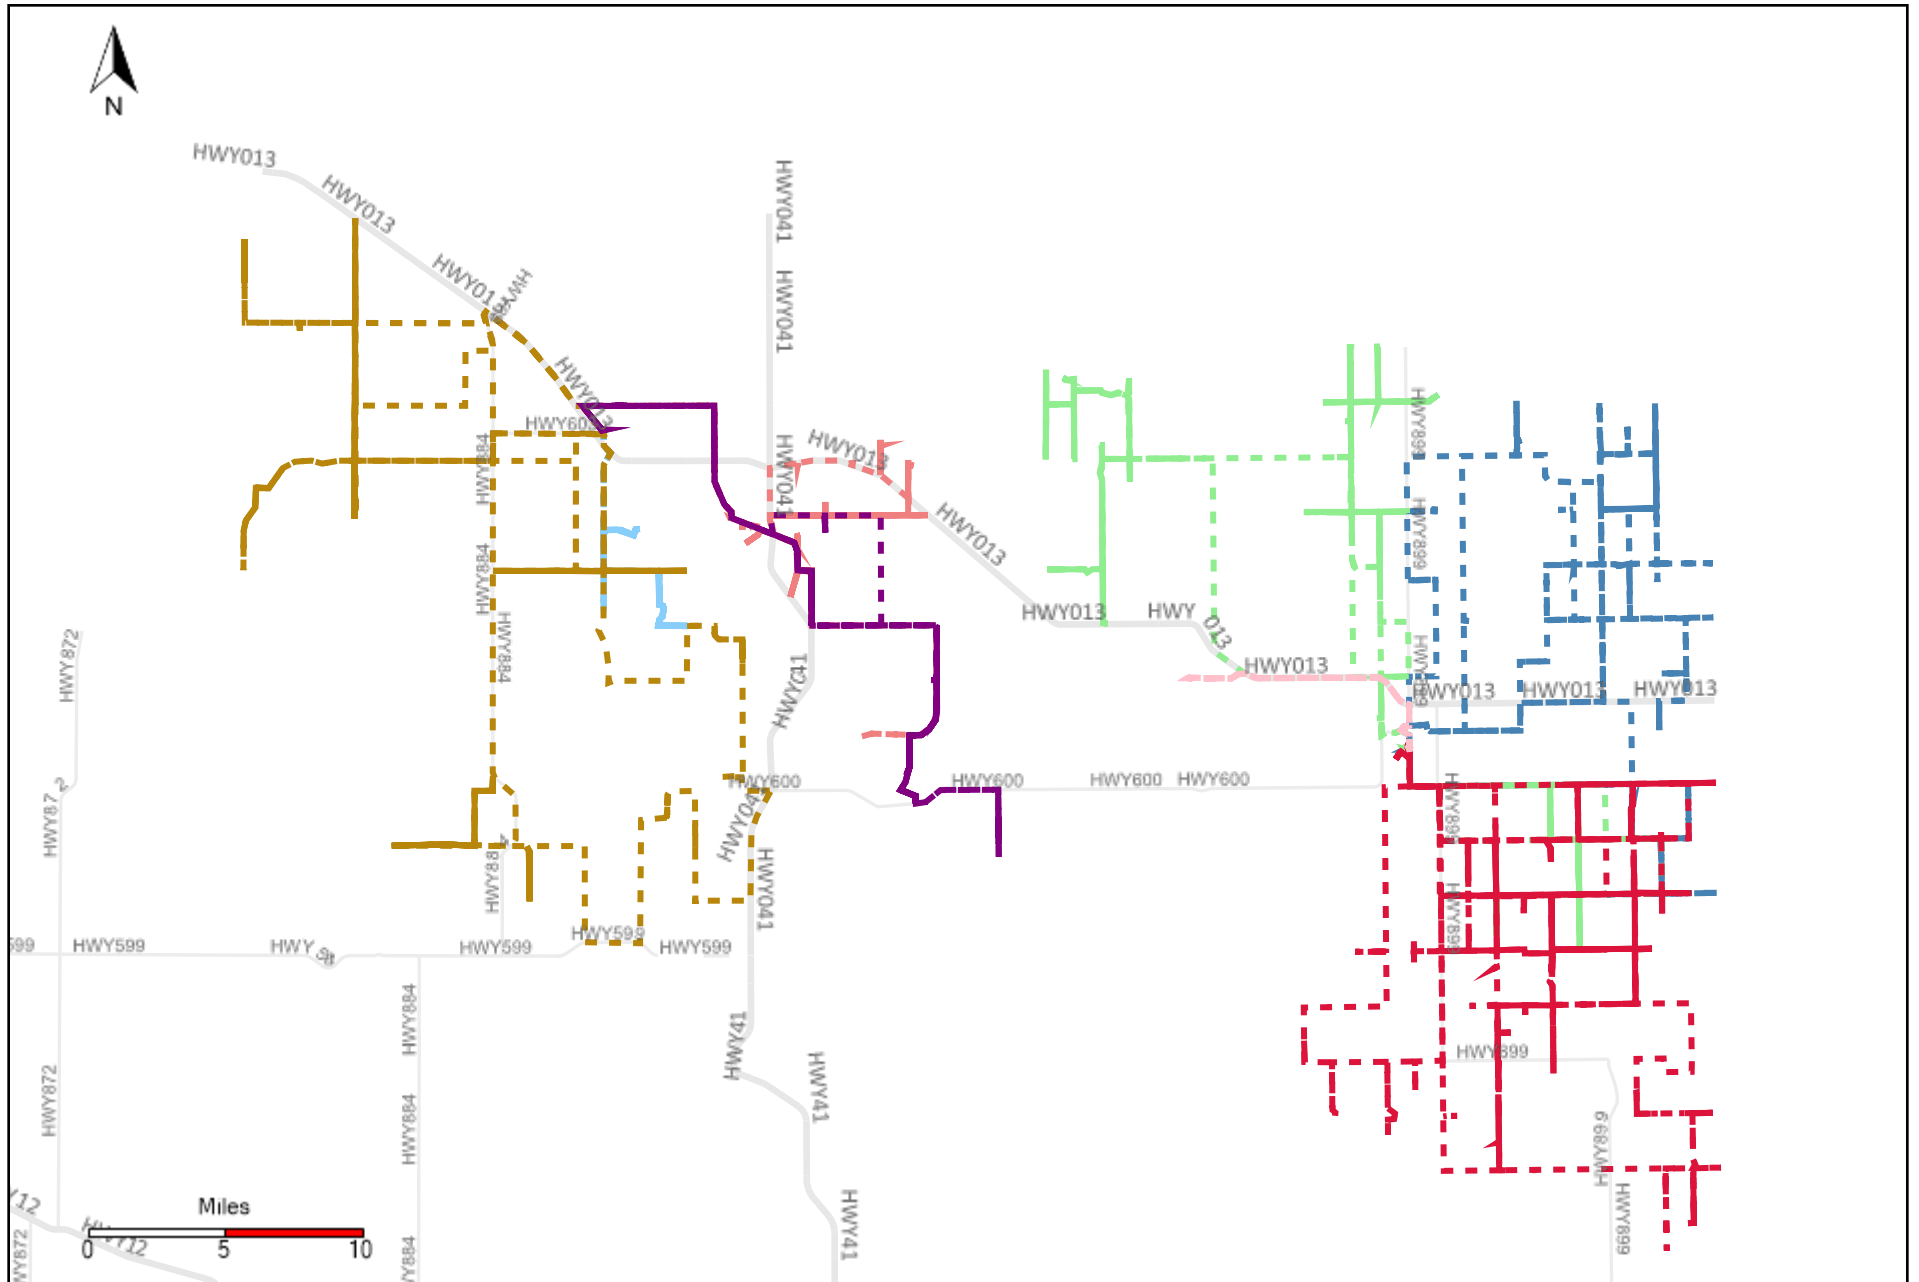

# Division: 1 Grader Report(2021-02-28 ~ 2021-03-06)

Vehicle Name List	Total Distance(km)	Total Hours
*****	1430.63	84 hrs 24 min 36 sec

# Division: 3 Grader Report(2021-02-28 ~ 2021-03-06)

Vehicle Name List	Total Distance(km)	Total Hours
*****	1555.74	105 hrs 39 min 11 sec

# Division: 5 Grader Report(2021-02-28 ~ 2021-03-06)

Vehicle Name List	Total Distance(km)	Total Hours
*****	1353.62	98 hrs 51 min 12 sec

# Division: 7 Grader Report(2021-02-28 ~ 2021-03-06)

Vehicle Name List	Total Distance(km)	Total Hours
*****	594.56	37 hrs 43 min 52 sec