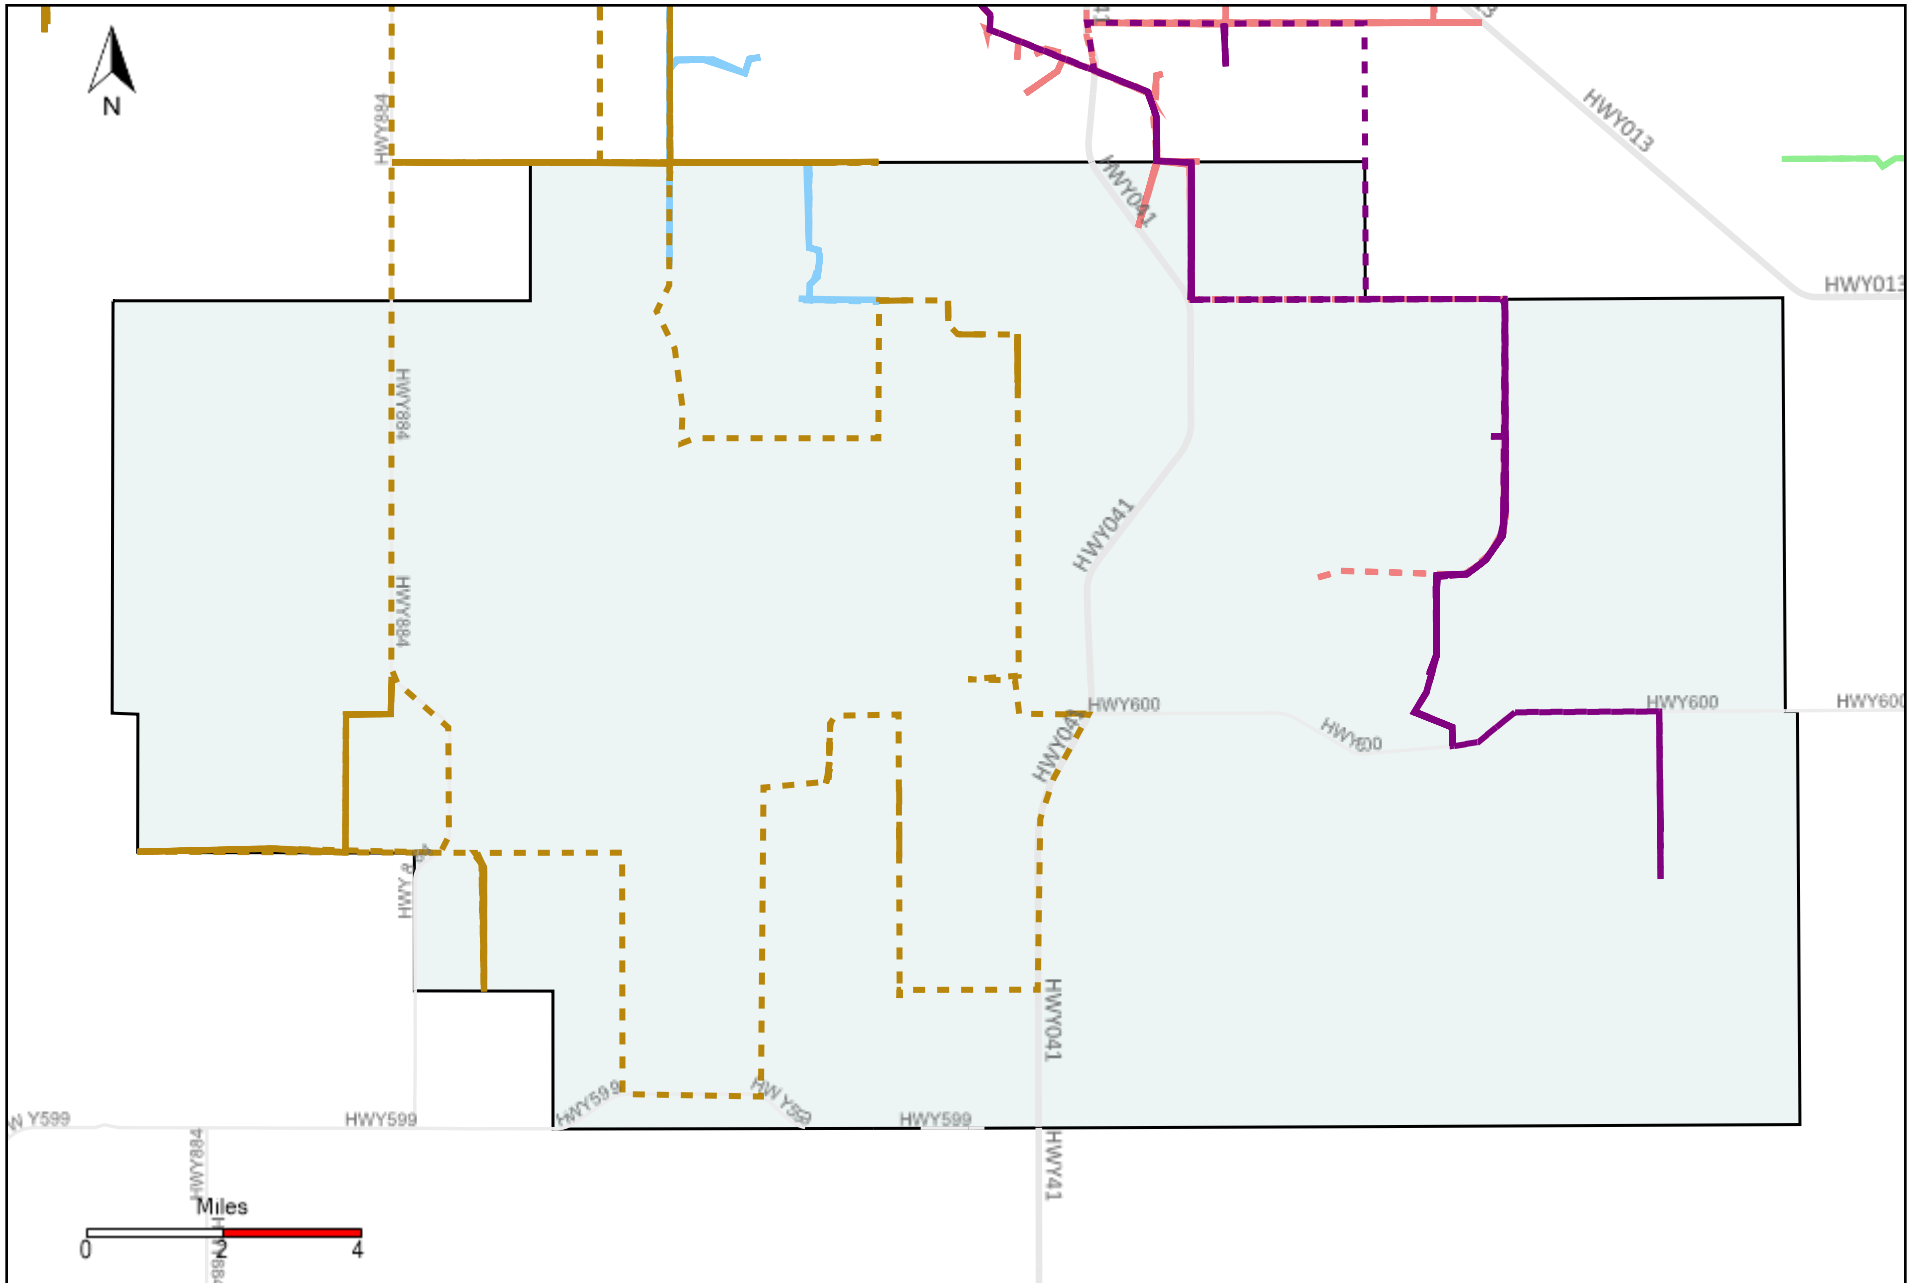

Division: 5 Grader Report(2021-02-28 ~ 2021-03-06)

Vehicle Name List	Total Distance(km)	Total Hours
*****	1353.62	98 hrs 51 min 12 sec