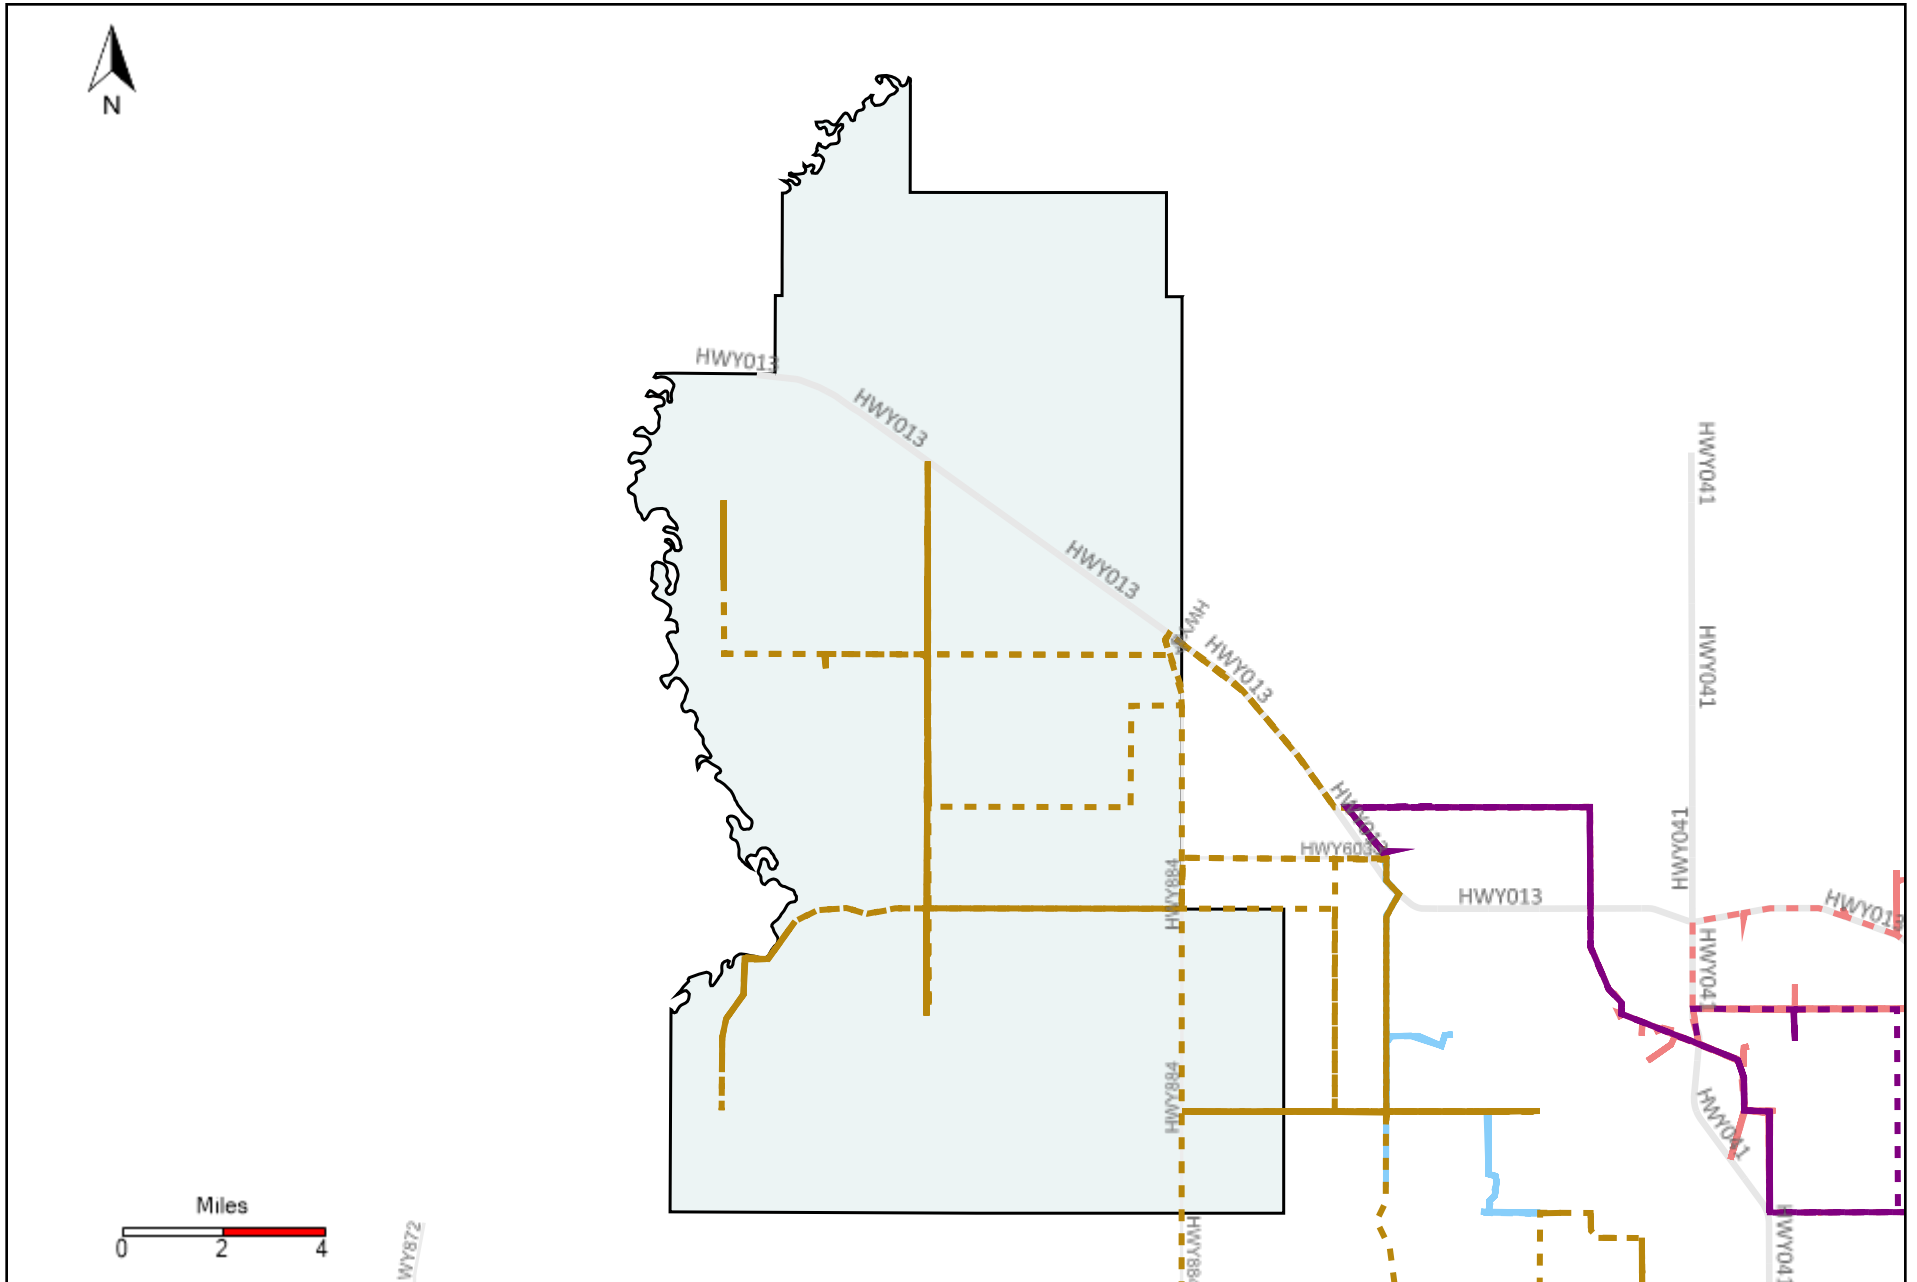

Division: 7 Grader Report(2021-02-28 ~ 2021-03-06)

Vehicle Name List	Total Distance(km)	Total Hours
*****	594.56	37 hrs 43 min 52 sec