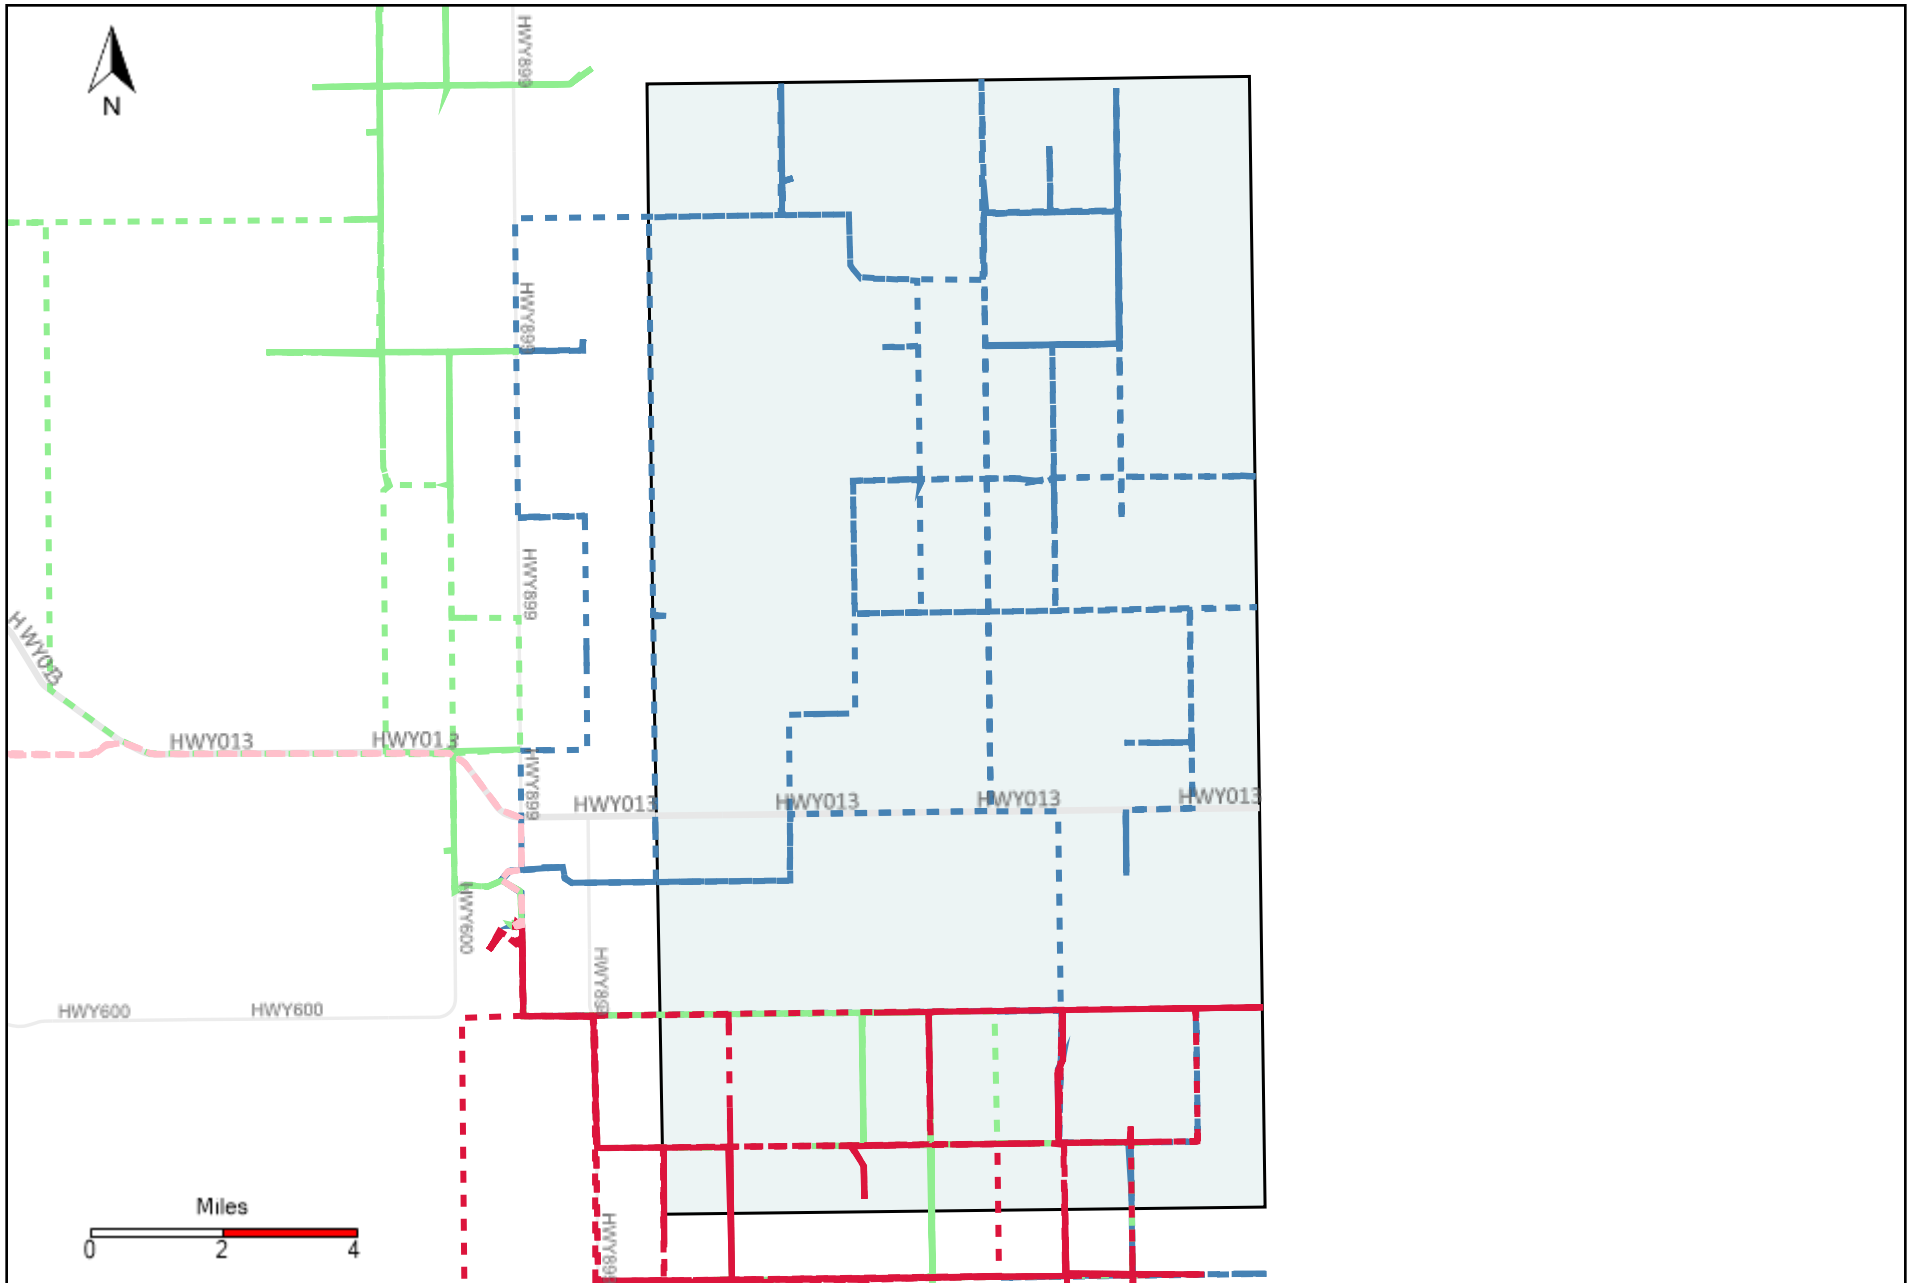

Division: 2 Grader Report(2021-02-28 ~ 2021-03-06)

Vehicle Name List	Total Distance(km)	Total Hours
*****	1430.63	84 hrs 24 min 36 sec