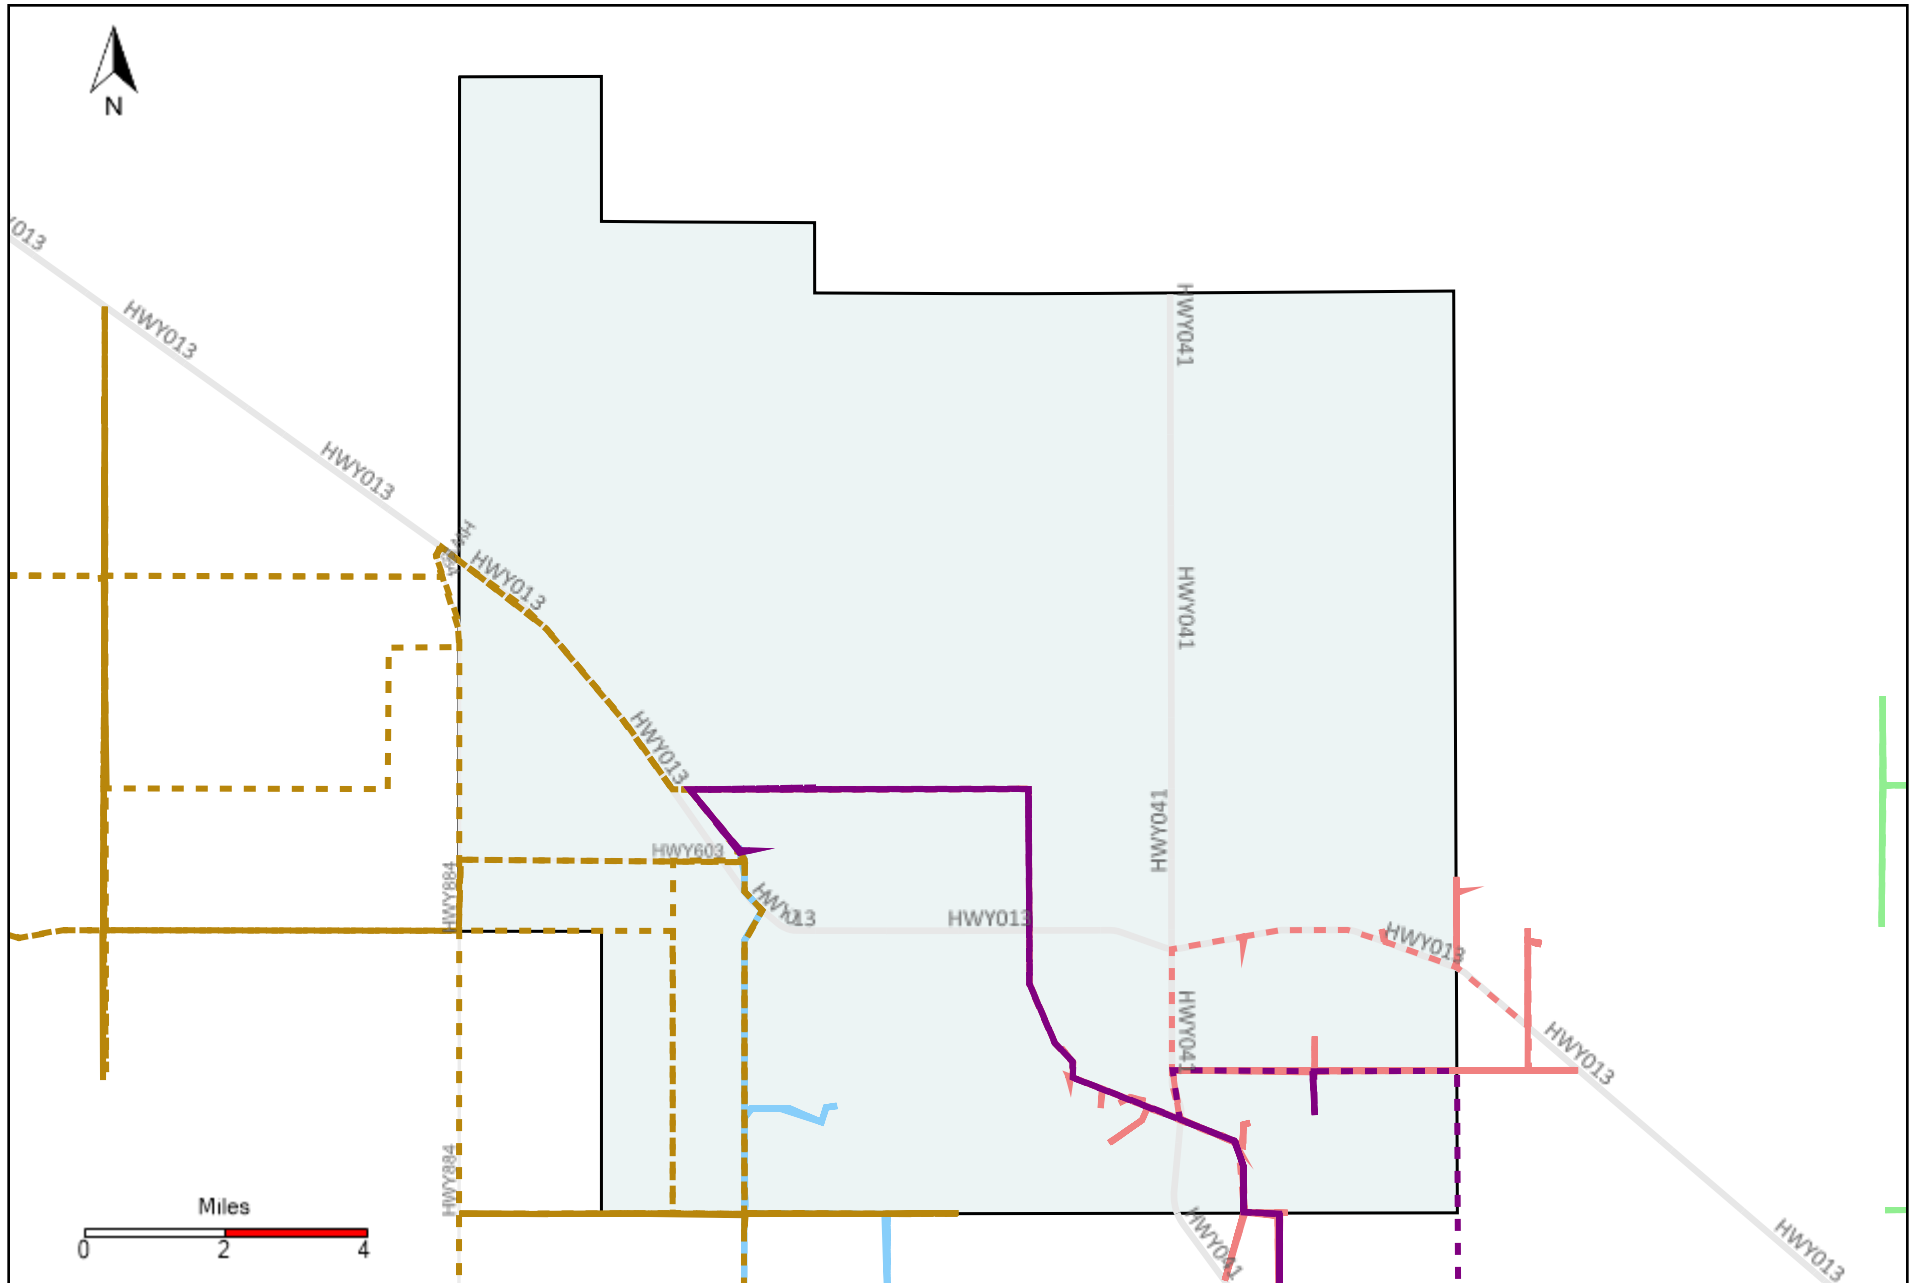

Division: 6 Grader Report(2021-02-28 ~ 2021-03-06)

Vehicle Name List	Total Distance(km)	Total Hours
*****	1353.62	98 hrs 51 min 12 sec