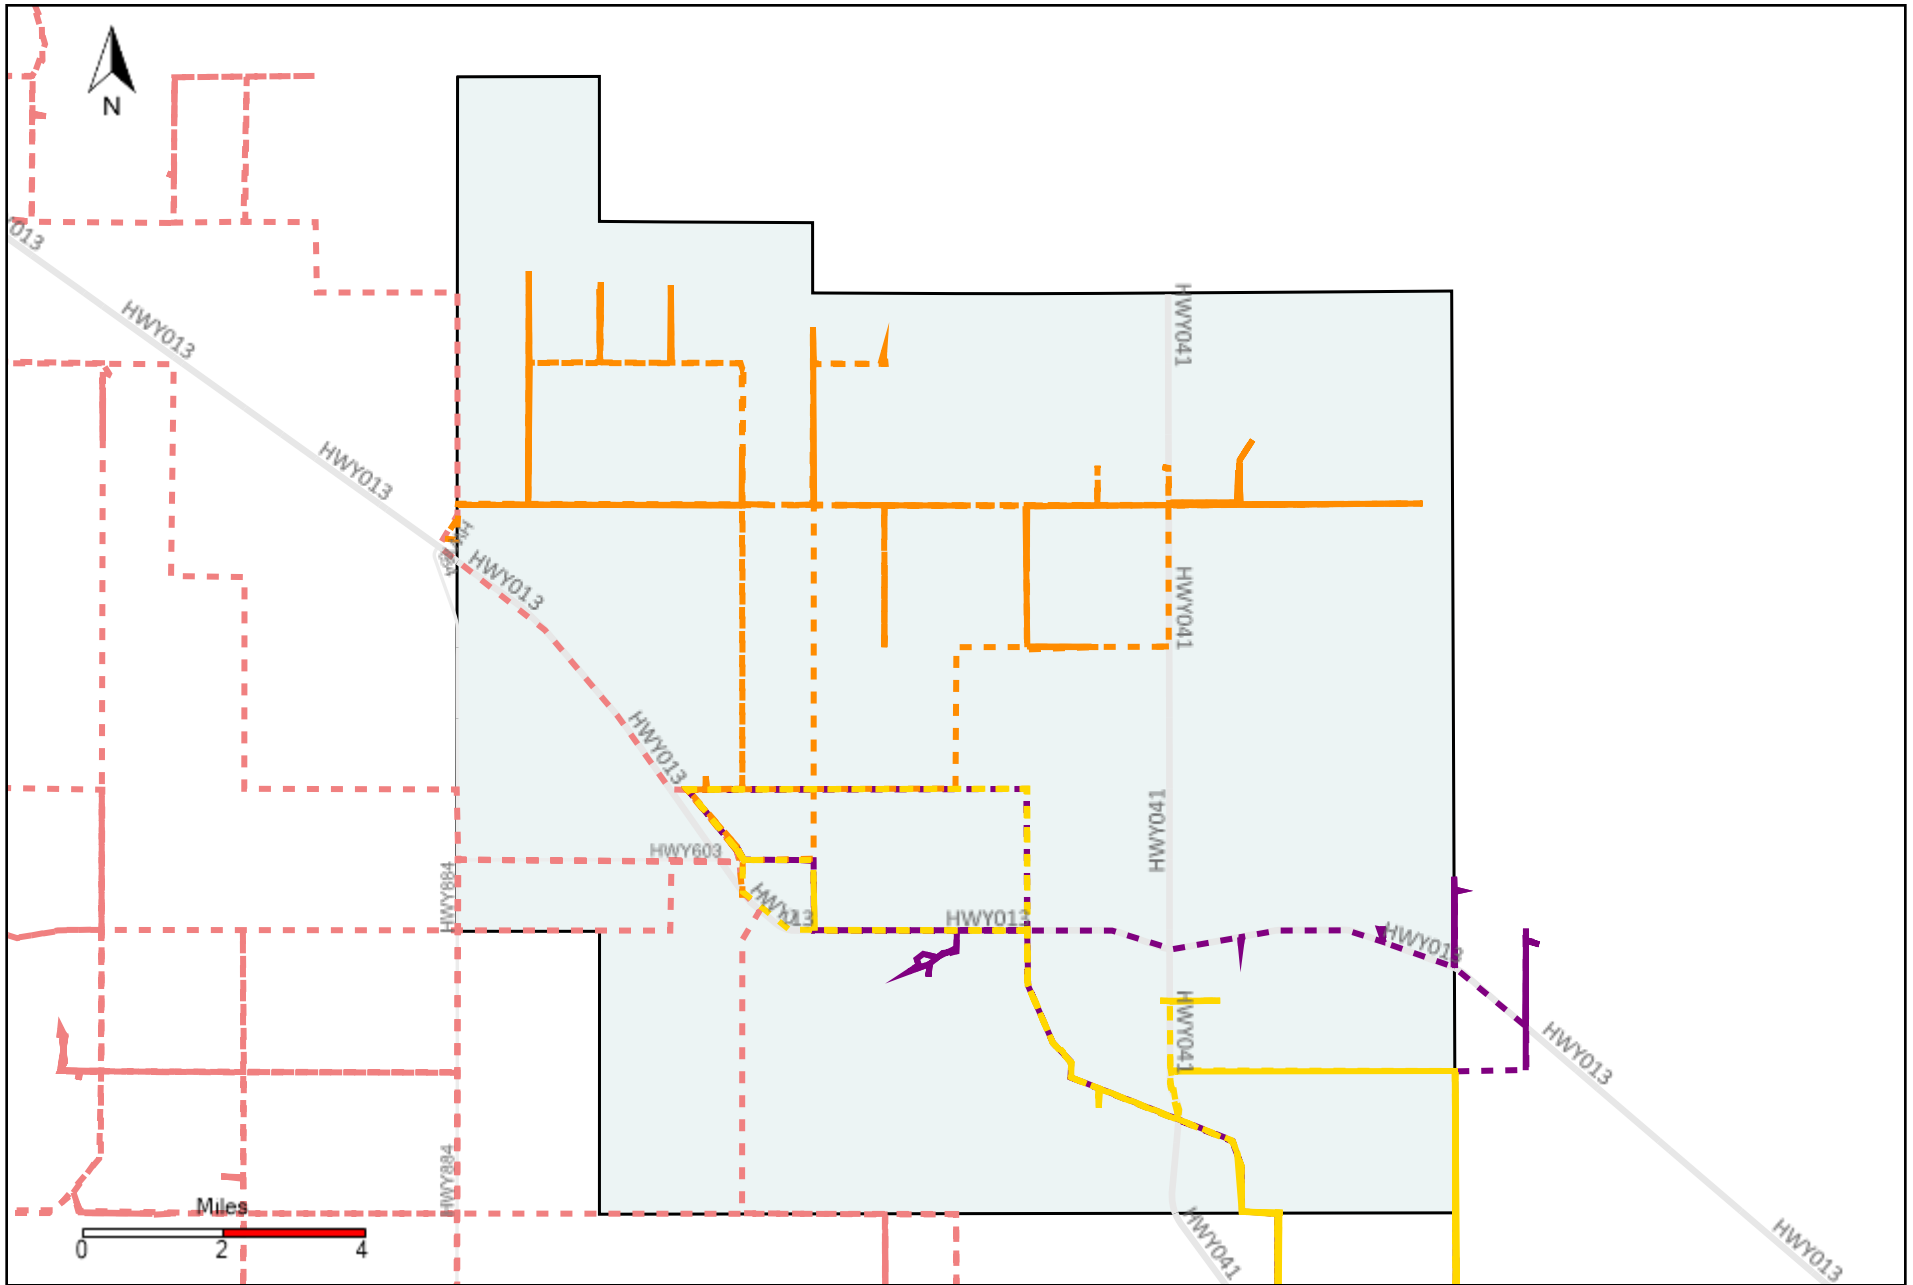

Division: 3 Grader Report(2021-02-14 ~ 2021-02-20)

Vehicle Name List	Total Distance(km)	Total Hours
*****	1770.39	109 hrs 7 min 19 sec

Division: 4 Grader Report(2021-02-14 ~ 2021-02-20)

Vehicle Name List	Total Distance(km)	Total Hours
*****	1558.42	101 hrs 58 min 27 sec

Division: 6 Grader Report(2021-02-14 ~ 2021-02-20)

Vehicle Name List	Total Distance(km)	Total Hours
*****	1295.84	74 hrs 17 min 1 sec

Division: 7 Grader Report(2021-02-14 ~ 2021-02-20)

Vehicle Name List	Total Distance(km)	Total Hours
*****	745.92	38 hrs 50 min 38 sec