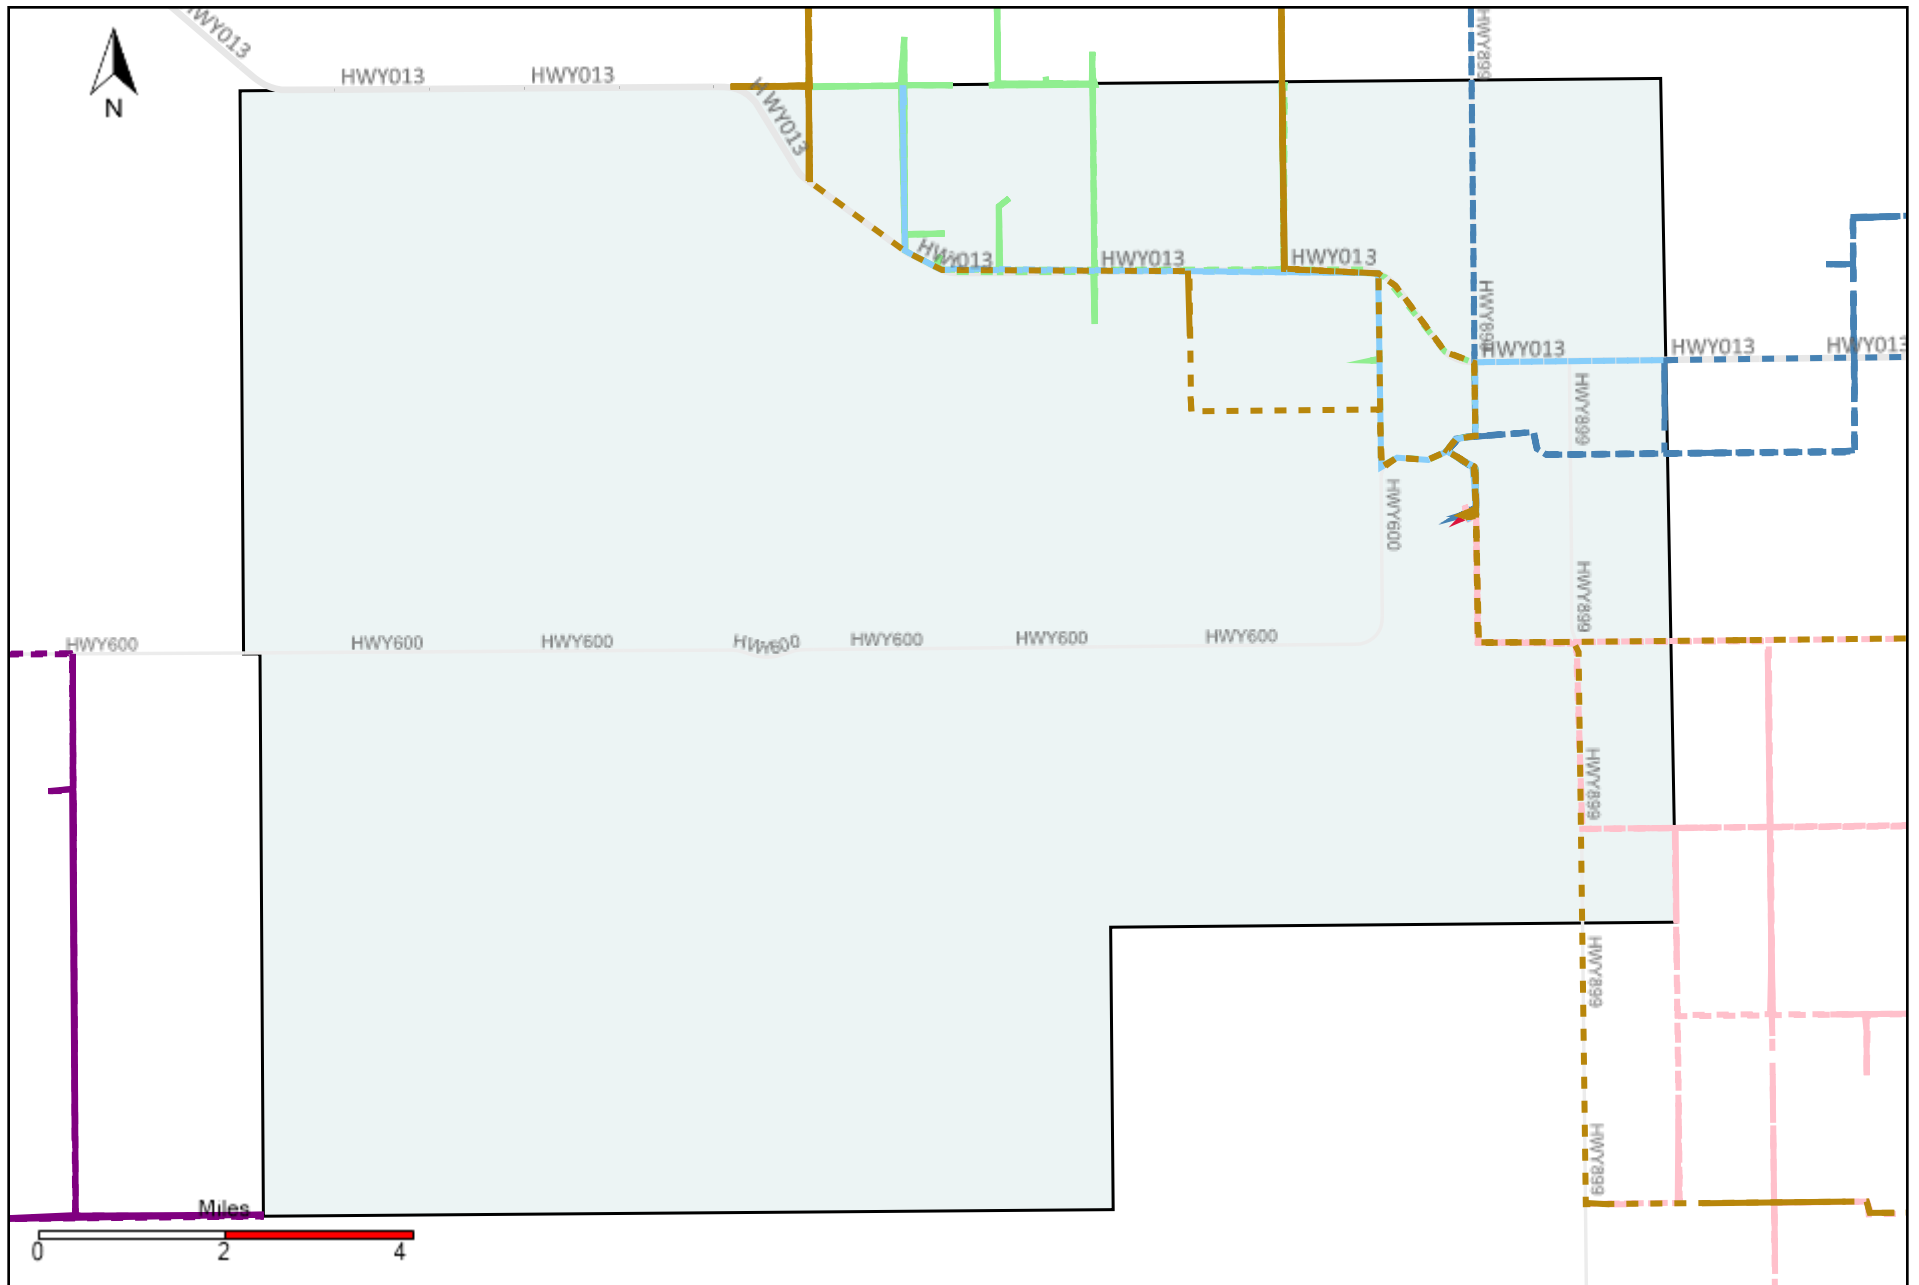

Division: 1 Grader Report(2021-02-14 ~ 2021-02-20)

Vehicle Name List	Total Distance(km)	Total Hours
*****	770.04	49 hrs 7 min 16 sec

Division: 2 Grader Report(2021-02-14 ~ 2021-02-20)

Vehicle Name List	Total Distance(km)	Total Hours
*****	1338.54	80 hrs 56 min 52 sec

Division: 3 Grader Report(2021-02-14 ~ 2021-02-20)

Vehicle Name List	Total Distance(km)	Total Hours
*****	1770.39	109 hrs 7 min 19 sec

Division: 4 Grader Report(2021-02-14 ~ 2021-02-20)

Vehicle Name List	Total Distance(km)	Total Hours
*****	1558.42	101 hrs 58 min 27 sec

Division: 6 Grader Report(2021-02-14 ~ 2021-02-20)

Vehicle Name List	Total Distance(km)	Total Hours
*****	1295.84	74 hrs 17 min 1 sec

Division: 7 Grader Report(2021-02-14 ~ 2021-02-20)

Vehicle Name List	Total Distance(km)	Total Hours
*****	745.92	38 hrs 50 min 38 sec