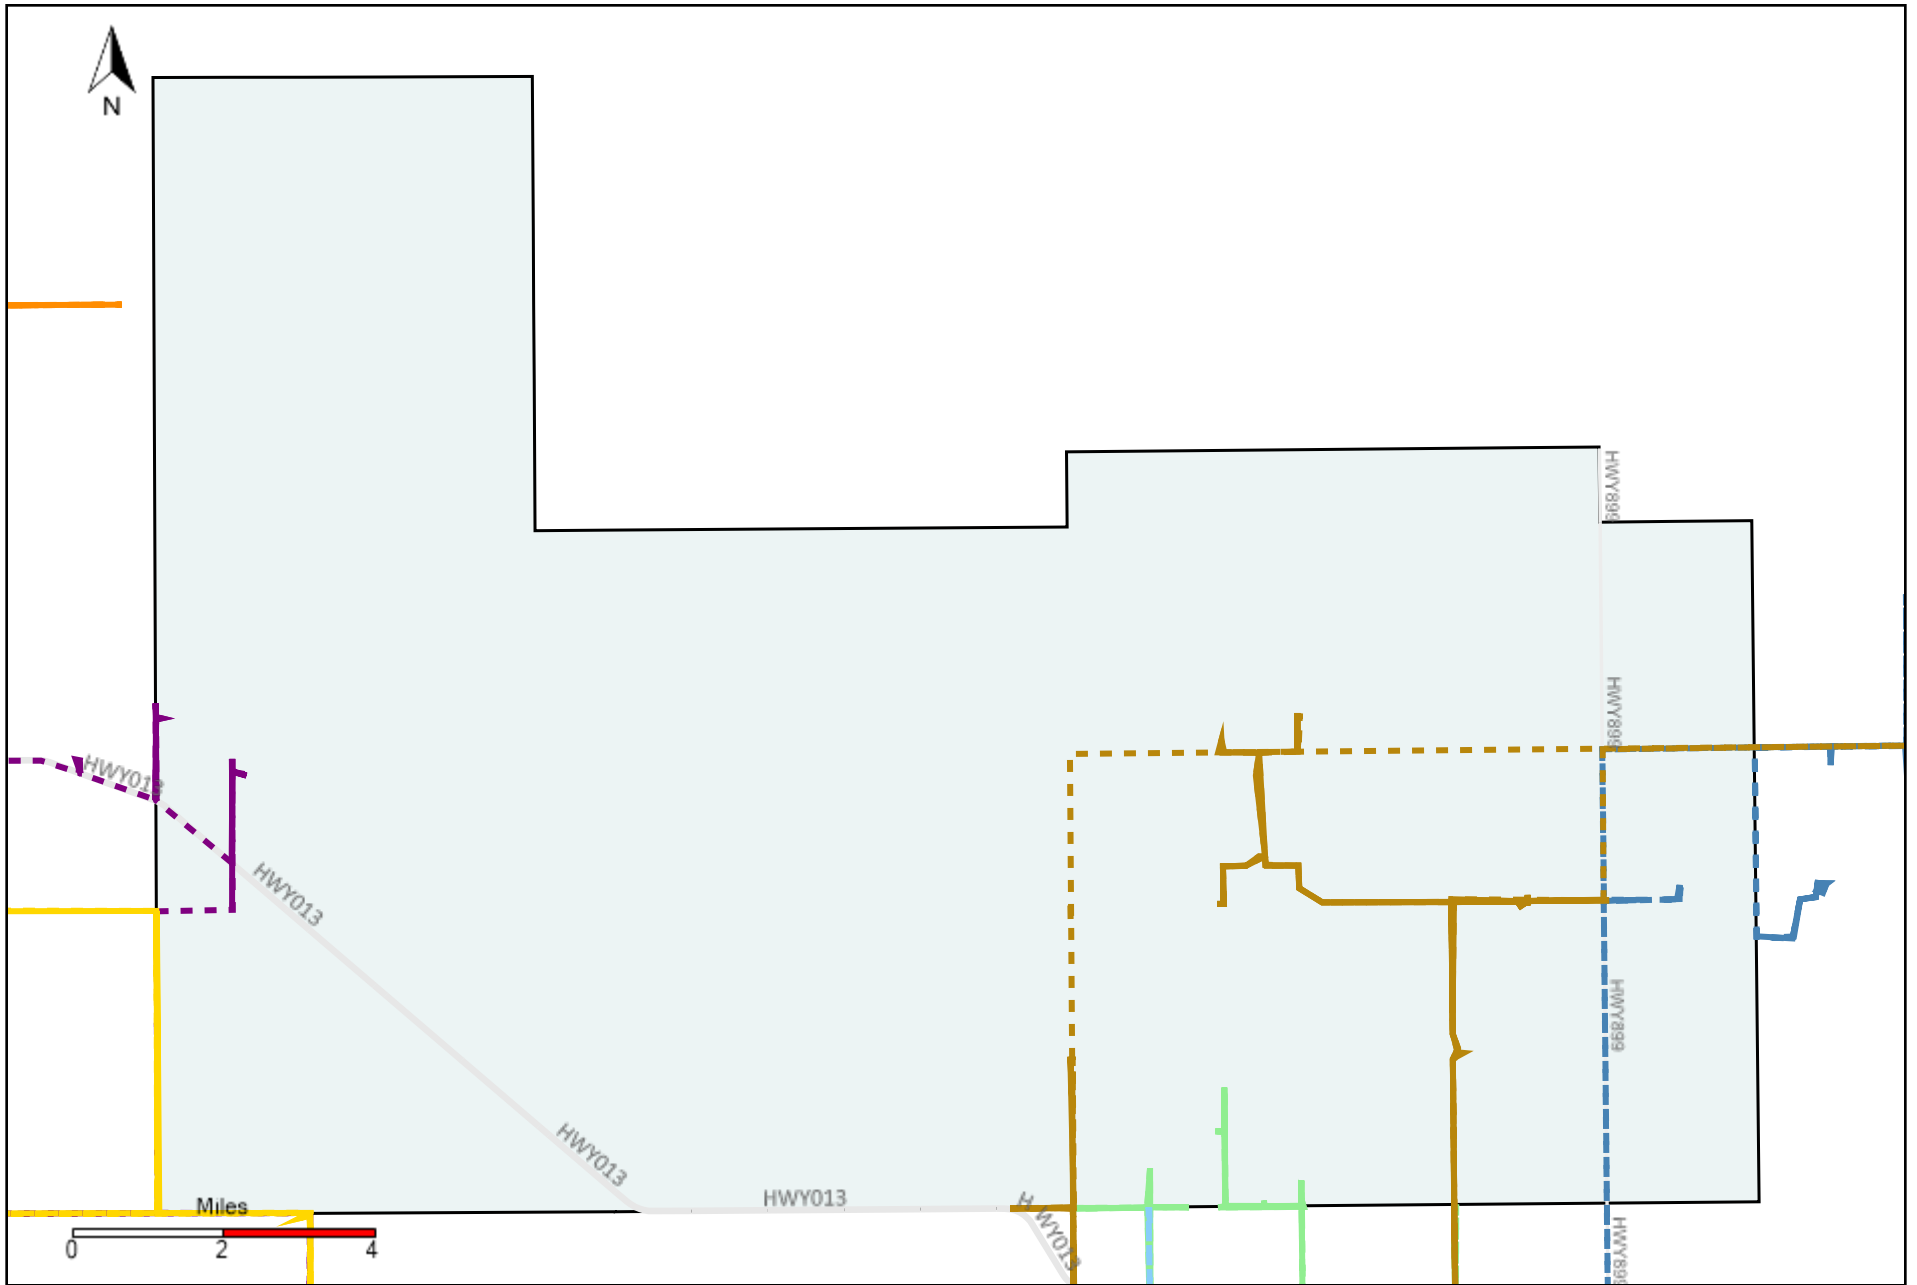

Division: 1 Grader Report(2021-02-14 ~ 2021-02-20)

Vehicle Name List	Total Distance(km)	Total Hours
*****	770.04	49 hrs 7 min 16 sec

Division: 2 Grader Report(2021-02-14 ~ 2021-02-20)

Vehicle Name List	Total Distance(km)	Total Hours
*****	1338.54	80 hrs 56 min 52 sec

Division: 3 Grader Report(2021-02-14 ~ 2021-02-20)

Vehicle Name List	Total Distance(km)	Total Hours
*****	1770.39	109 hrs 7 min 19 sec

Division: 4 Grader Report(2021-02-14 ~ 2021-02-20)

Vehicle Name List	Total Distance(km)	Total Hours
*****	1558.42	101 hrs 58 min 27 sec

Division: 6 Grader Report(2021-02-14 ~ 2021-02-20)

Vehicle Name List	Total Distance(km)	Total Hours
*****	1295.84	74 hrs 17 min 1 sec

Division: 7 Grader Report(2021-02-14 ~ 2021-02-20)

Vehicle Name List	Total Distance(km)	Total Hours
*****	745.92	38 hrs 50 min 38 sec