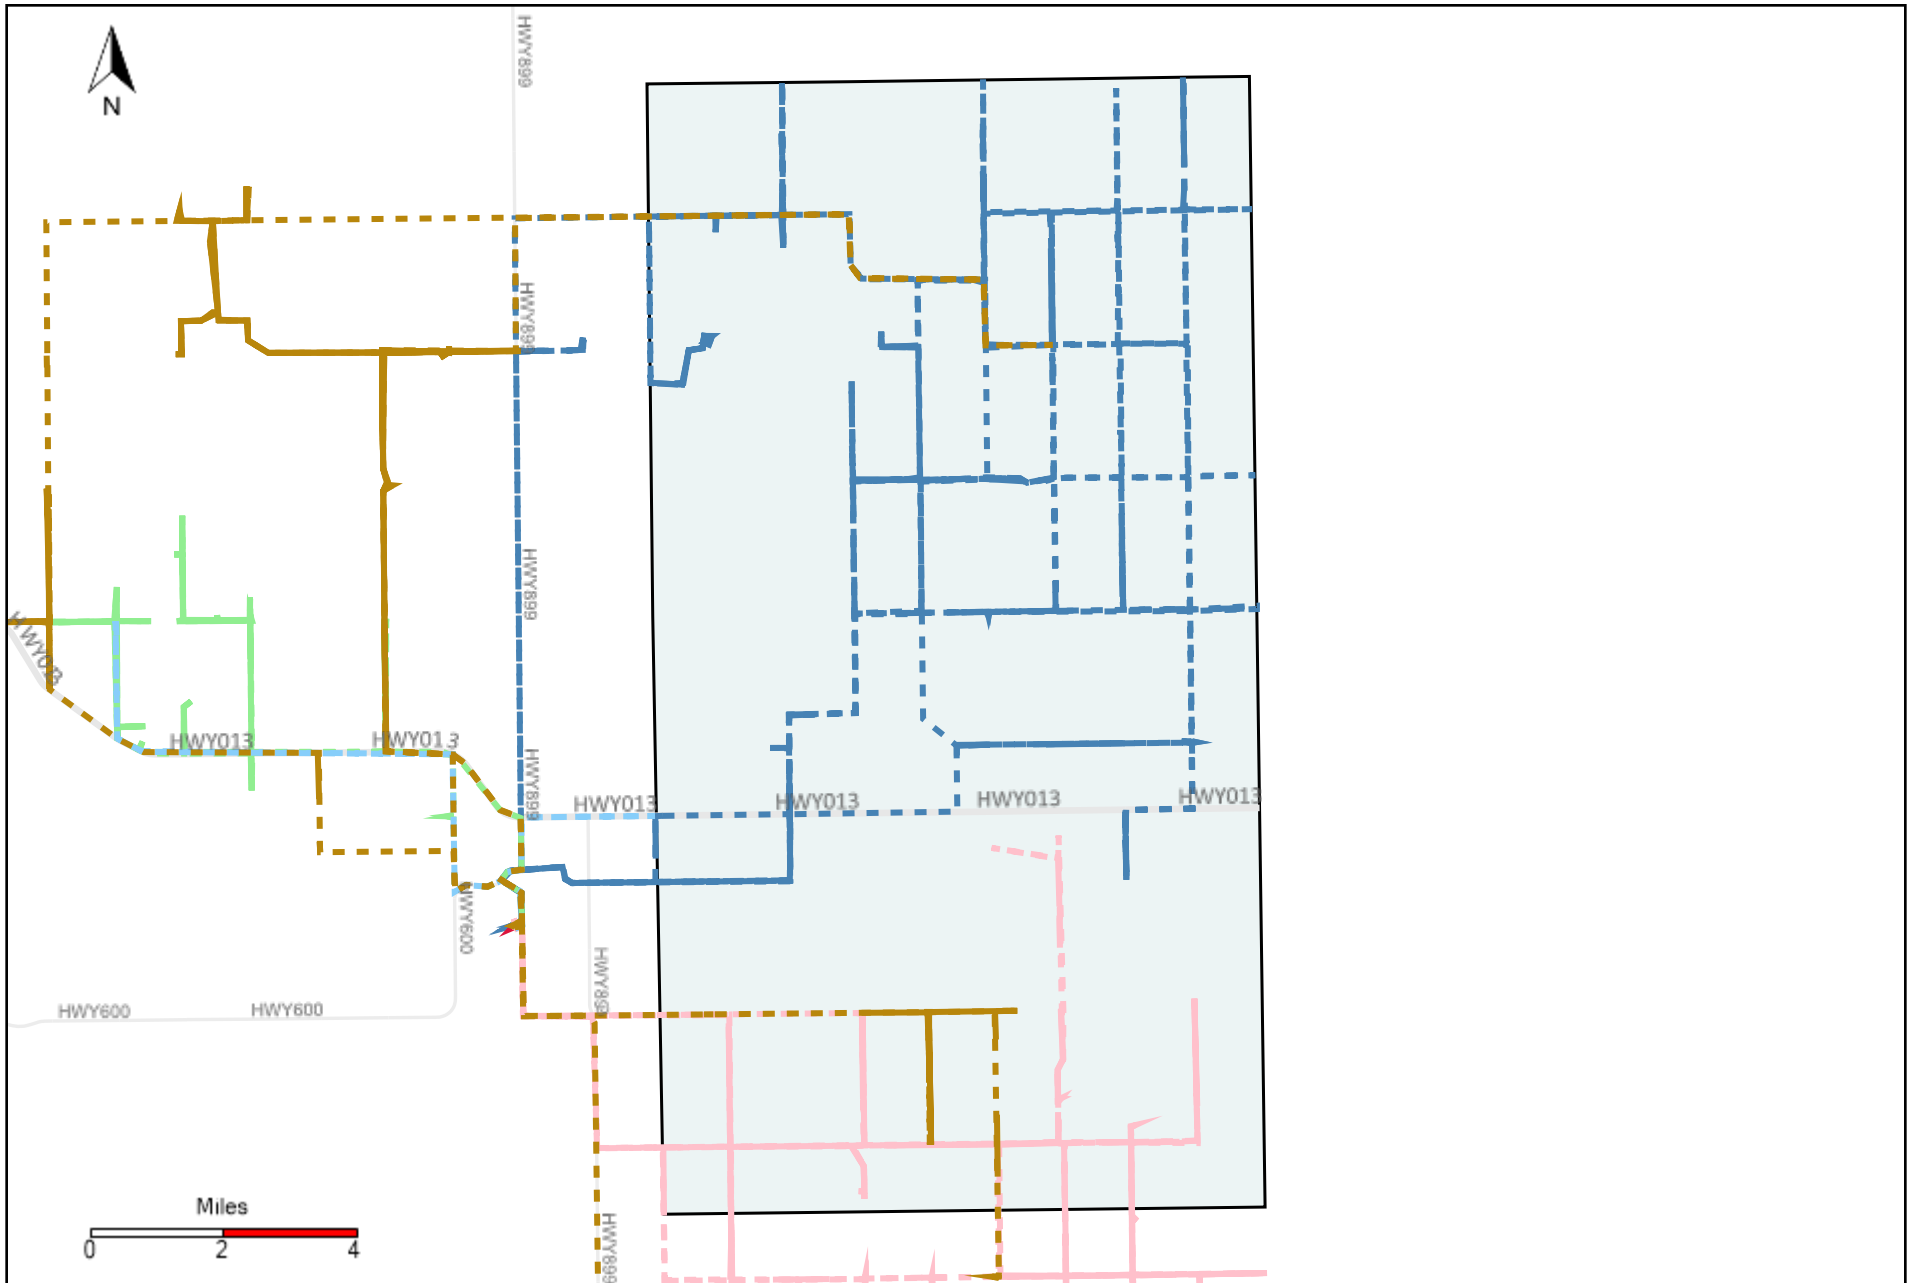

Division: 1 Grader Report(2021-02-14 ~ 2021-02-20)

Vehicle Name List	Total Distance(km)	Total Hours
*****	770.04	49 hrs 7 min 16 sec

Division: 2 Grader Report(2021-02-14 ~ 2021-02-20)

Vehicle Name List	Total Distance(km)	Total Hours
*****	1338.54	80 hrs 56 min 52 sec

Division: 3 Grader Report(2021-02-14 ~ 2021-02-20)

Vehicle Name List	Total Distance(km)	Total Hours
*****	1770.39	109 hrs 7 min 19 sec

Division: 4 Grader Report(2021-02-14 ~ 2021-02-20)

Vehicle Name List	Total Distance(km)	Total Hours
*****	1558.42	101 hrs 58 min 27 sec

Division: 6 Grader Report(2021-02-14 ~ 2021-02-20)

Vehicle Name List	Total Distance(km)	Total Hours
*****	1295.84	74 hrs 17 min 1 sec

Division: 7 Grader Report(2021-02-14 ~ 2021-02-20)

Vehicle Name List	Total Distance(km)	Total Hours
*****	745.92	38 hrs 50 min 38 sec