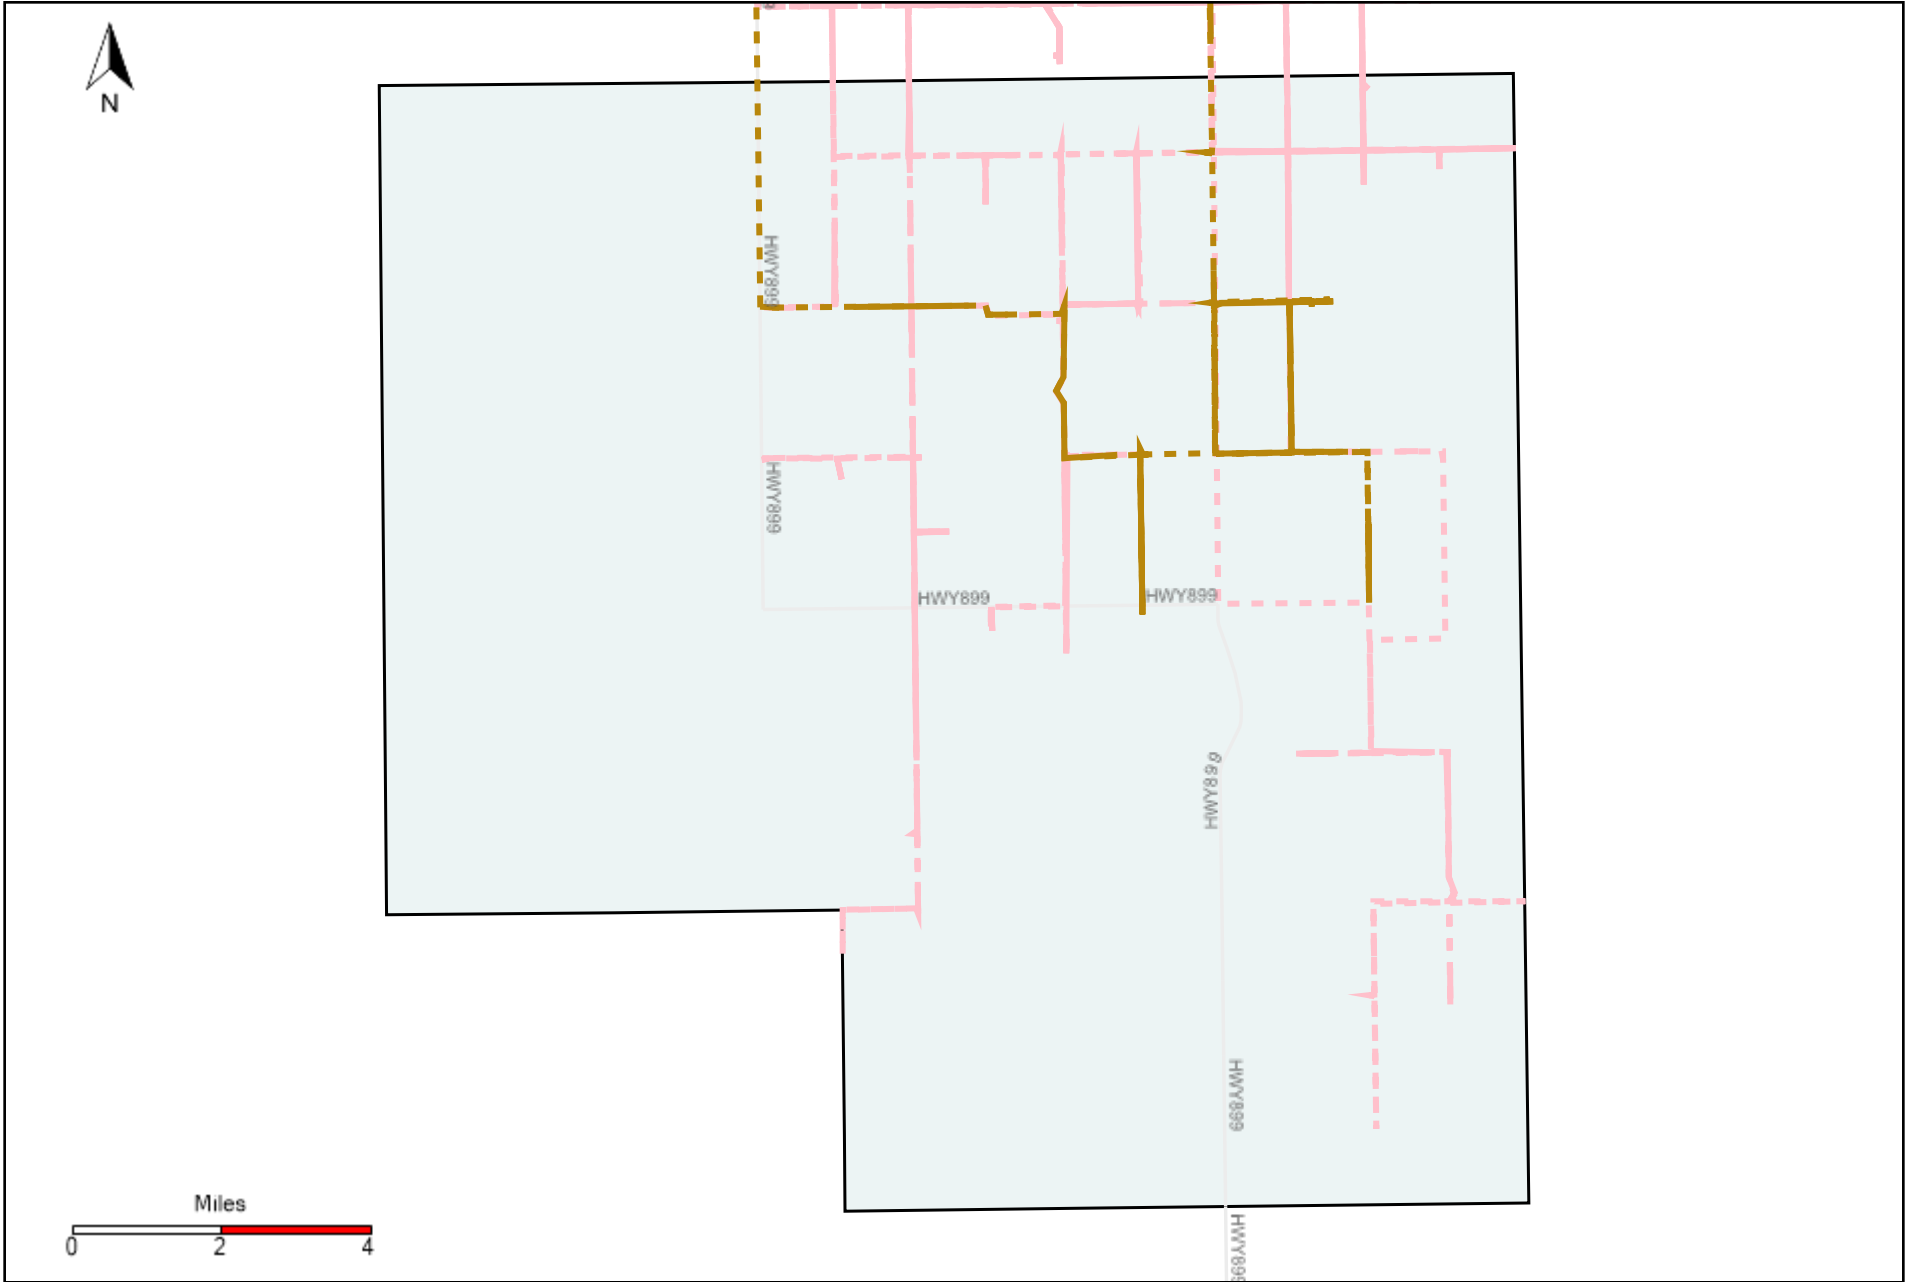

Division: 1 Grader Report(2021-02-14 ~ 2021-02-20)

Vehicle Name List	Total Distance(km)	Total Hours
*****	770.04	49 hrs 7 min 16 sec

Division: 2 Grader Report(2021-02-14 ~ 2021-02-20)

Vehicle Name List	Total Distance(km)	Total Hours
*****	1338.54	80 hrs 56 min 52 sec

Division: 3 Grader Report(2021-02-14 ~ 2021-02-20)

Vehicle Name List	Total Distance(km)	Total Hours
*****	1770.39	109 hrs 7 min 19 sec

Division: 4 Grader Report(2021-02-14 ~ 2021-02-20)

Vehicle Name List	Total Distance(km)	Total Hours
*****	1558.42	101 hrs 58 min 27 sec

Division: 6 Grader Report(2021-02-14 ~ 2021-02-20)

Vehicle Name List	Total Distance(km)	Total Hours
*****	1295.84	74 hrs 17 min 1 sec

Division: 7 Grader Report(2021-02-14 ~ 2021-02-20)

Vehicle Name List	Total Distance(km)	Total Hours
*****	745.92	38 hrs 50 min 38 sec