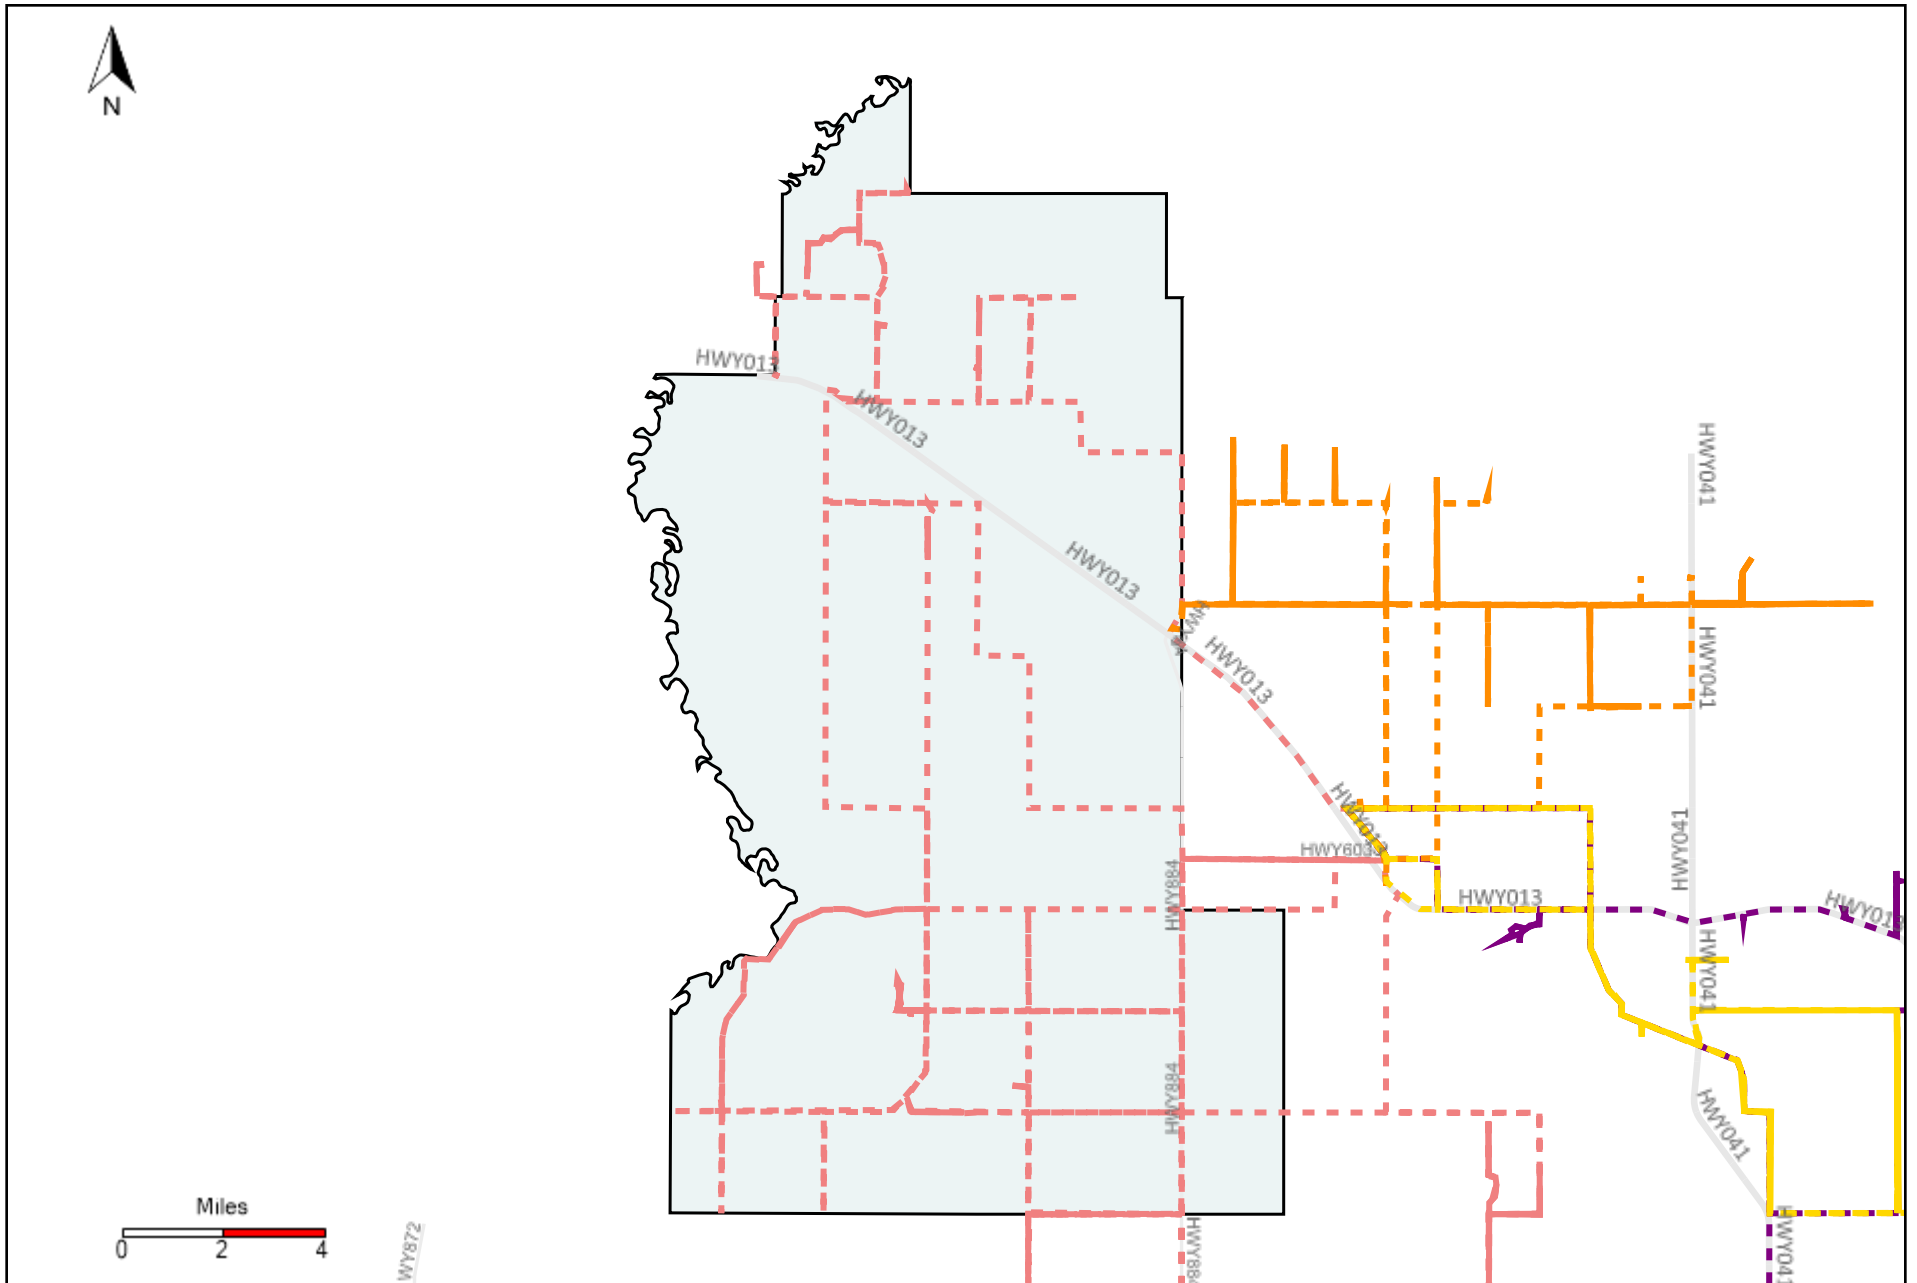

Division: 3 Grader Report(2021-02-14 ~ 2021-02-20)

Vehicle Name List	Total Distance(km)	Total Hours
*****	1770.39	109 hrs 7 min 19 sec

Division: 4 Grader Report(2021-02-14 ~ 2021-02-20)

Vehicle Name List	Total Distance(km)	Total Hours
*****	1558.42	101 hrs 58 min 27 sec

Division: 6 Grader Report(2021-02-14 ~ 2021-02-20)

Vehicle Name List	Total Distance(km)	Total Hours
*****	1295.84	74 hrs 17 min 1 sec

Division: 7 Grader Report(2021-02-14 ~ 2021-02-20)

Vehicle Name List	Total Distance(km)	Total Hours
*****	745.92	38 hrs 50 min 38 sec