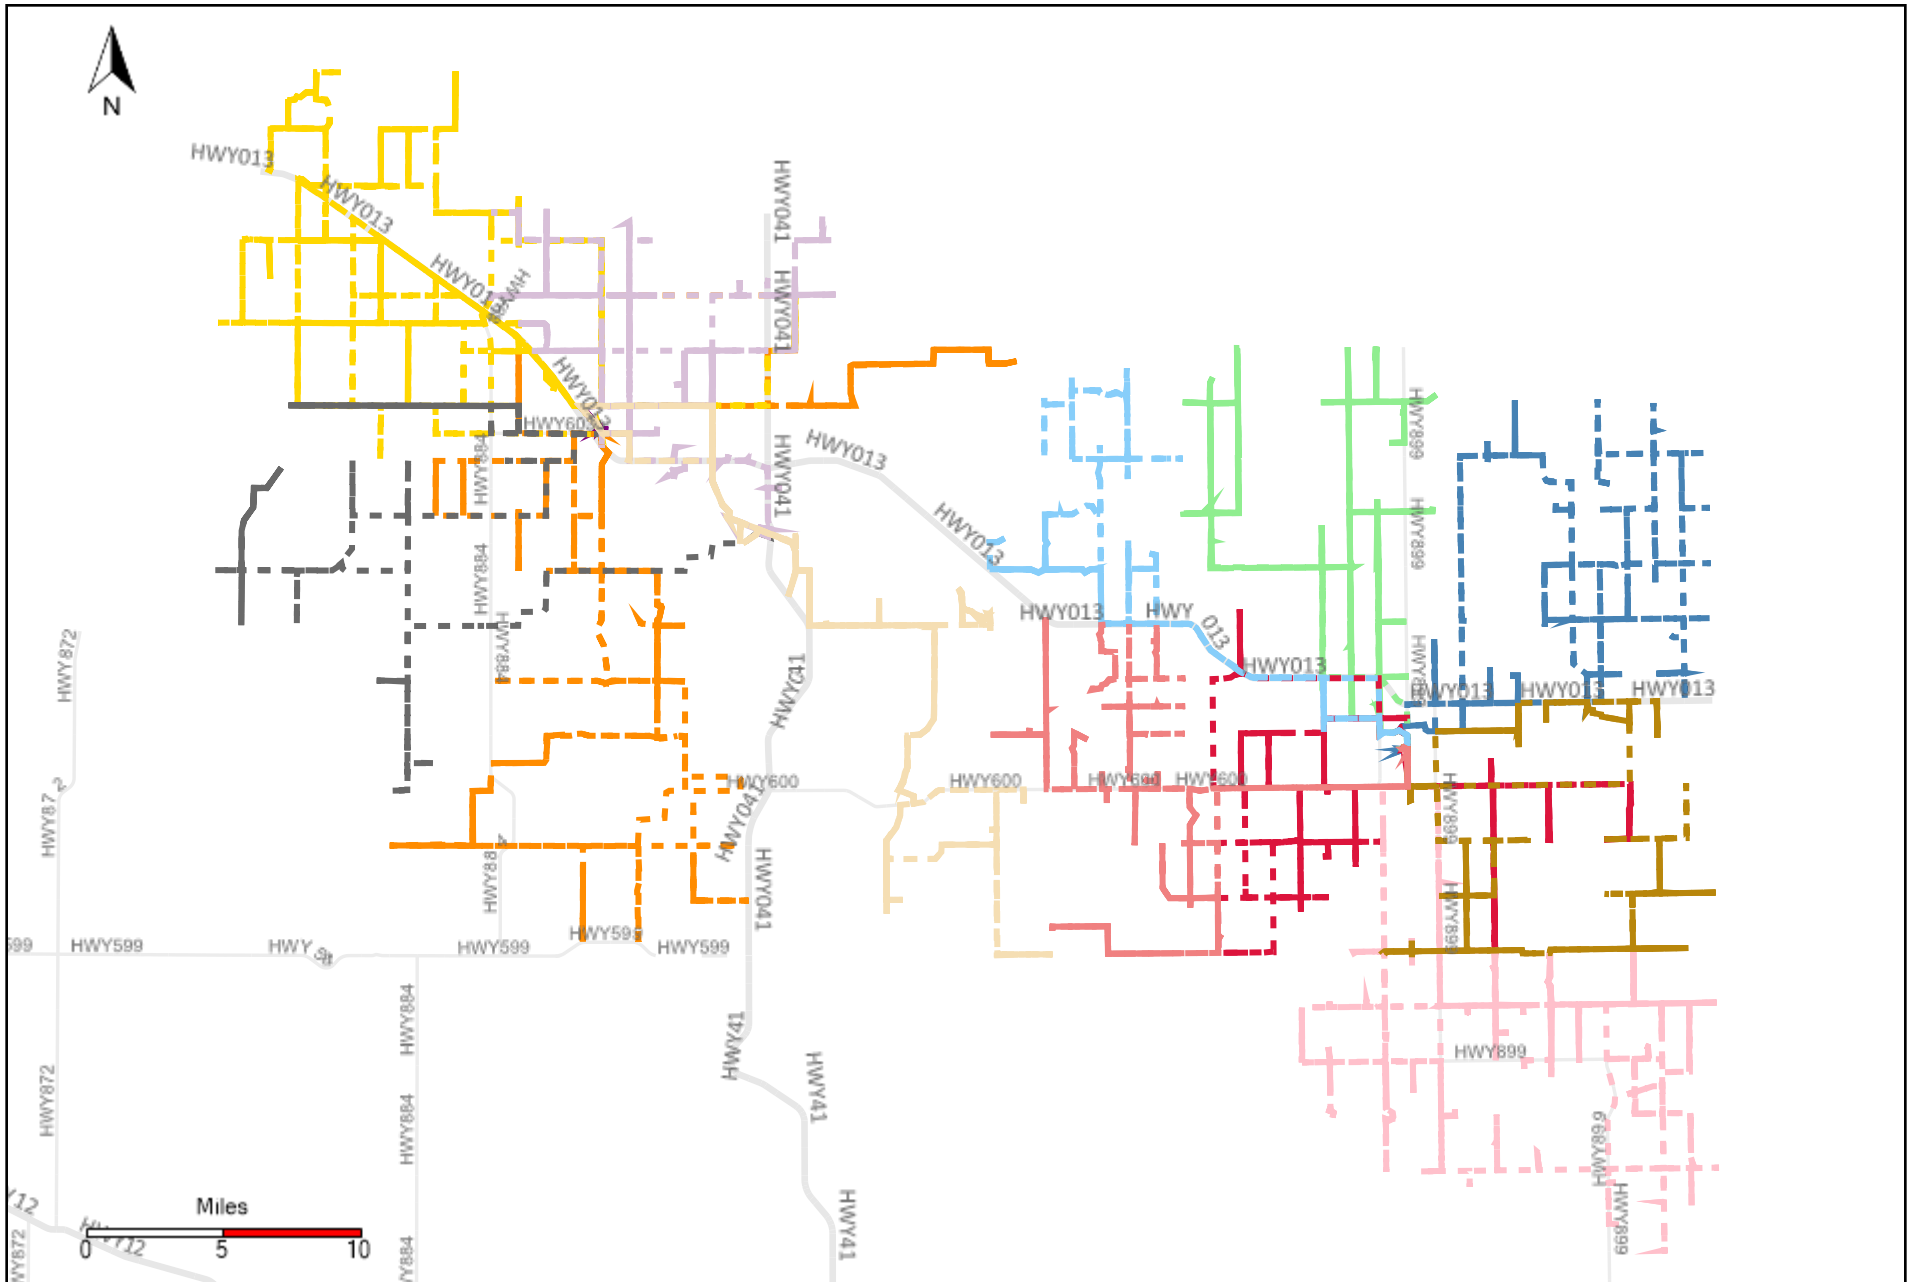

Provost Weekly Grader Report (2021-02-07 ~ 2021-02-13)

Division: 1 Grader Report(2021-02-07 ~ 2021-02-13)

Vehicle Name List	Total Distance(km)	Total Hours
*****	941.57	55 hrs 22 min 51 sec

Division: 2 Grader Report(2021-02-07 ~ 2021-02-13)

Vehicle Name List	Total Distance(km)	Total Hours
*****	846.44	50 hrs 24 min 55 sec

Division: 3 Grader Report(2021-02-07 ~ 2021-02-13)

Vehicle Name List	Total Distance(km)	Total Hours
*****	2604	155 hrs 47 min 4 sec

Division: 4 Grader Report(2021-02-07 ~ 2021-02-13)

Vehicle Name List	Total Distance(km)	Total Hours
*****	2376.99	137 hrs 30 min 7 sec

Division: 5 Grader Report(2021-02-07 ~ 2021-02-13)

Vehicle Name List	Total Distance(km)	Total Hours
*****	1443.7	79 hrs 45 min 23 sec

Division: 6 Grader Report(2021-02-07 ~ 2021-02-13)

Vehicle Name List	Total Distance(km)	Total Hours
*****	2230.67	133 hrs 17 min 48 sec

Division: 7 Grader Report(2021-02-07 ~ 2021-02-13)

Vehicle Name List	Total Distance(km)	Total Hours
*****	1771.31	98 hrs 3 min 10 sec