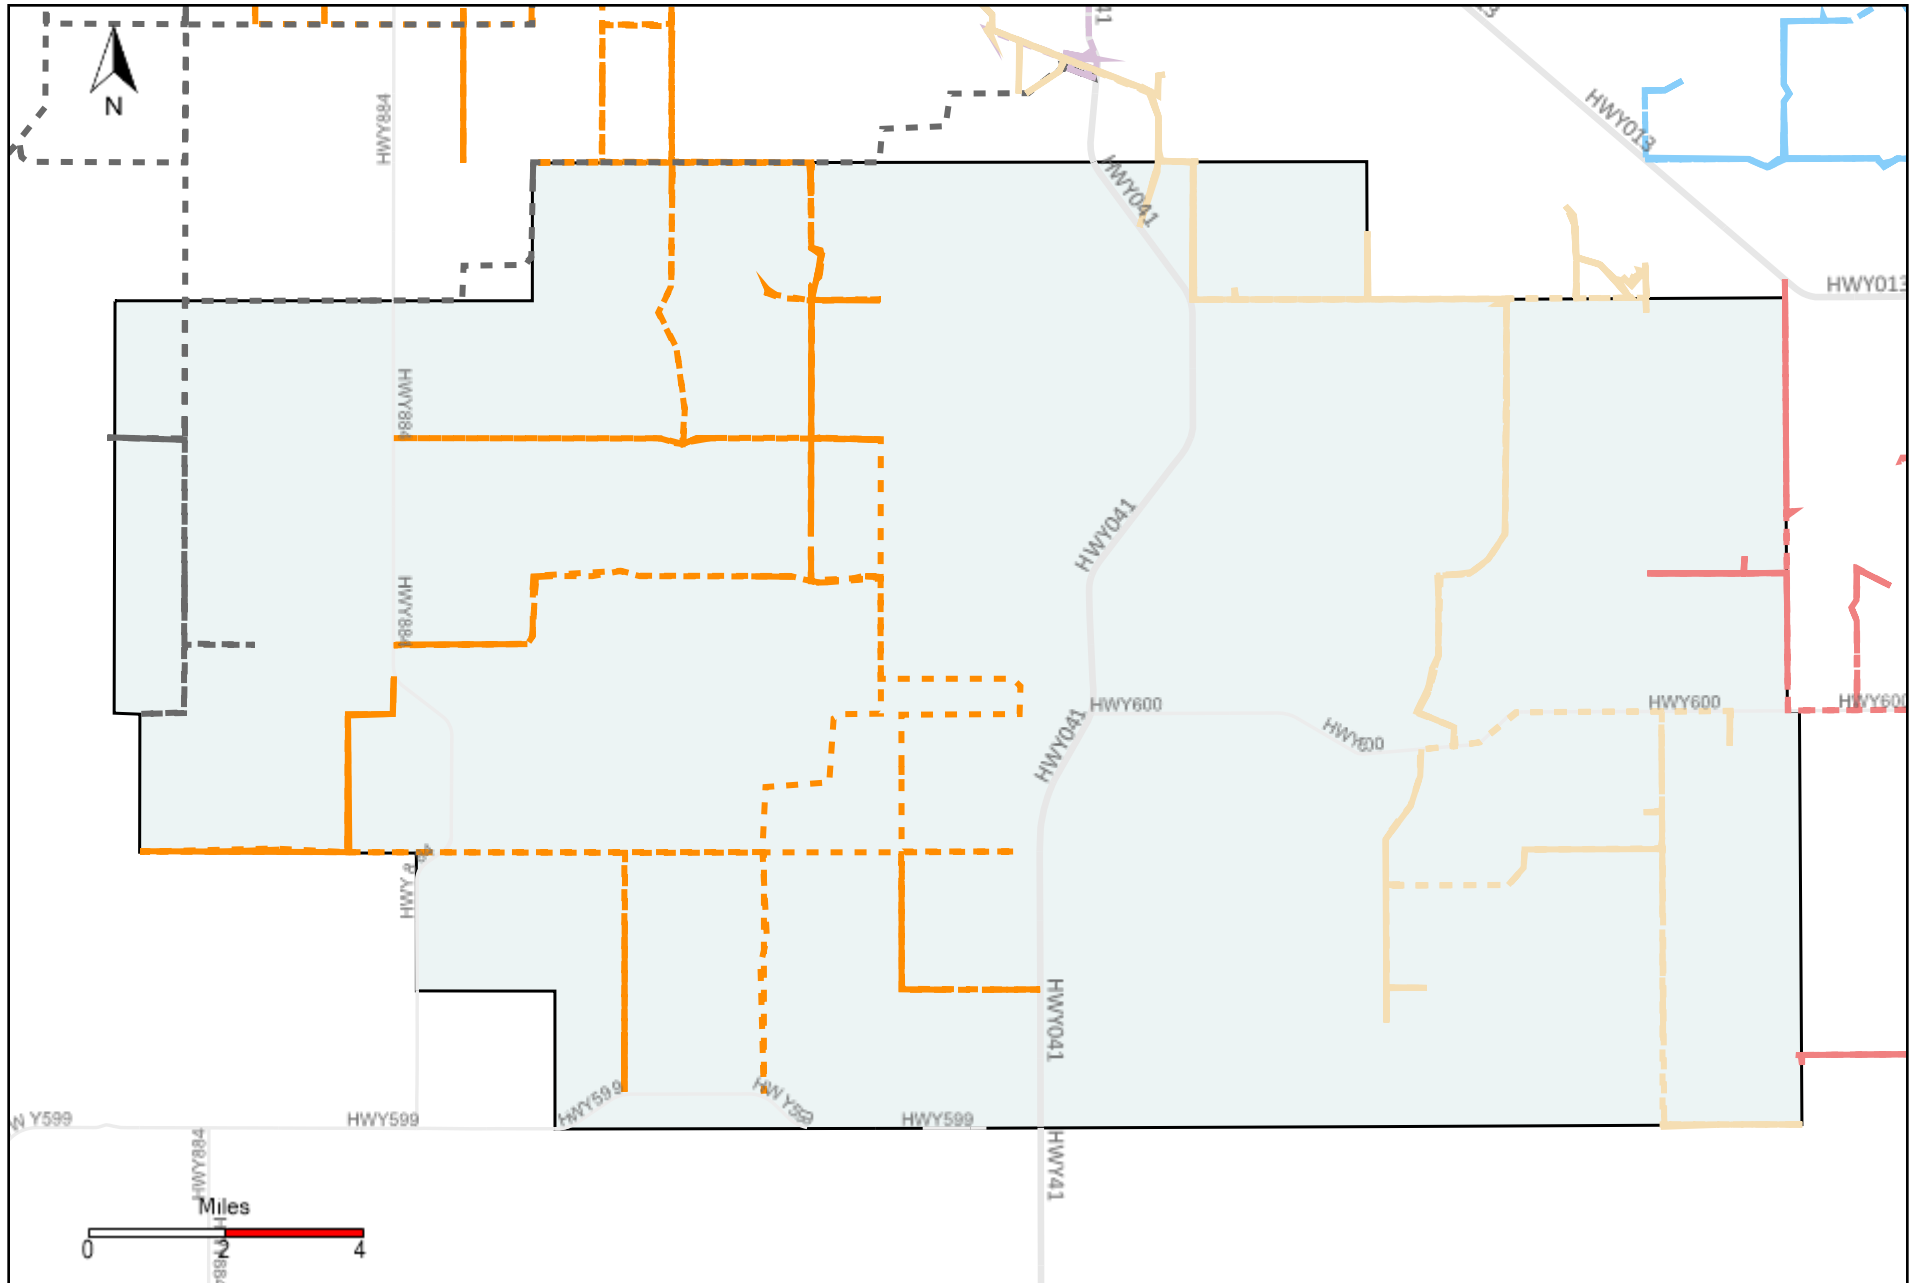

Provost Weekly Grader Report (2021-02-07 ~ 2021-02-13)

Division: 1 Grader Report(2021-02-07 ~ 2021-02-13)

Vehicle Name List	Total Distance(km)	Total Hours
*****	941.57	55 hrs 22 min 51 sec

Division: 2 Grader Report(2021-02-07 ~ 2021-02-13)

Vehicle Name List	Total Distance(km)	Total Hours
*****	846.44	50 hrs 24 min 55 sec

Division: 3 Grader Report(2021-02-07 ~ 2021-02-13)

Vehicle Name List	Total Distance(km)	Total Hours
*****	2604	155 hrs 47 min 4 sec

Division: 4 Grader Report(2021-02-07 ~ 2021-02-13)

Vehicle Name List	Total Distance(km)	Total Hours
*****	2376.99	137 hrs 30 min 7 sec

Division: 5 Grader Report(2021-02-07 ~ 2021-02-13)

Vehicle Name List	Total Distance(km)	Total Hours
*****	1443.7	79 hrs 45 min 23 sec

Division: 6 Grader Report(2021-02-07 ~ 2021-02-13)

Vehicle Name List	Total Distance(km)	Total Hours
*****	2230.67	133 hrs 17 min 48 sec

Division: 7 Grader Report(2021-02-07 ~ 2021-02-13)

Vehicle Name List	Total Distance(km)	Total Hours
*****	1771.31	98 hrs 3 min 10 sec