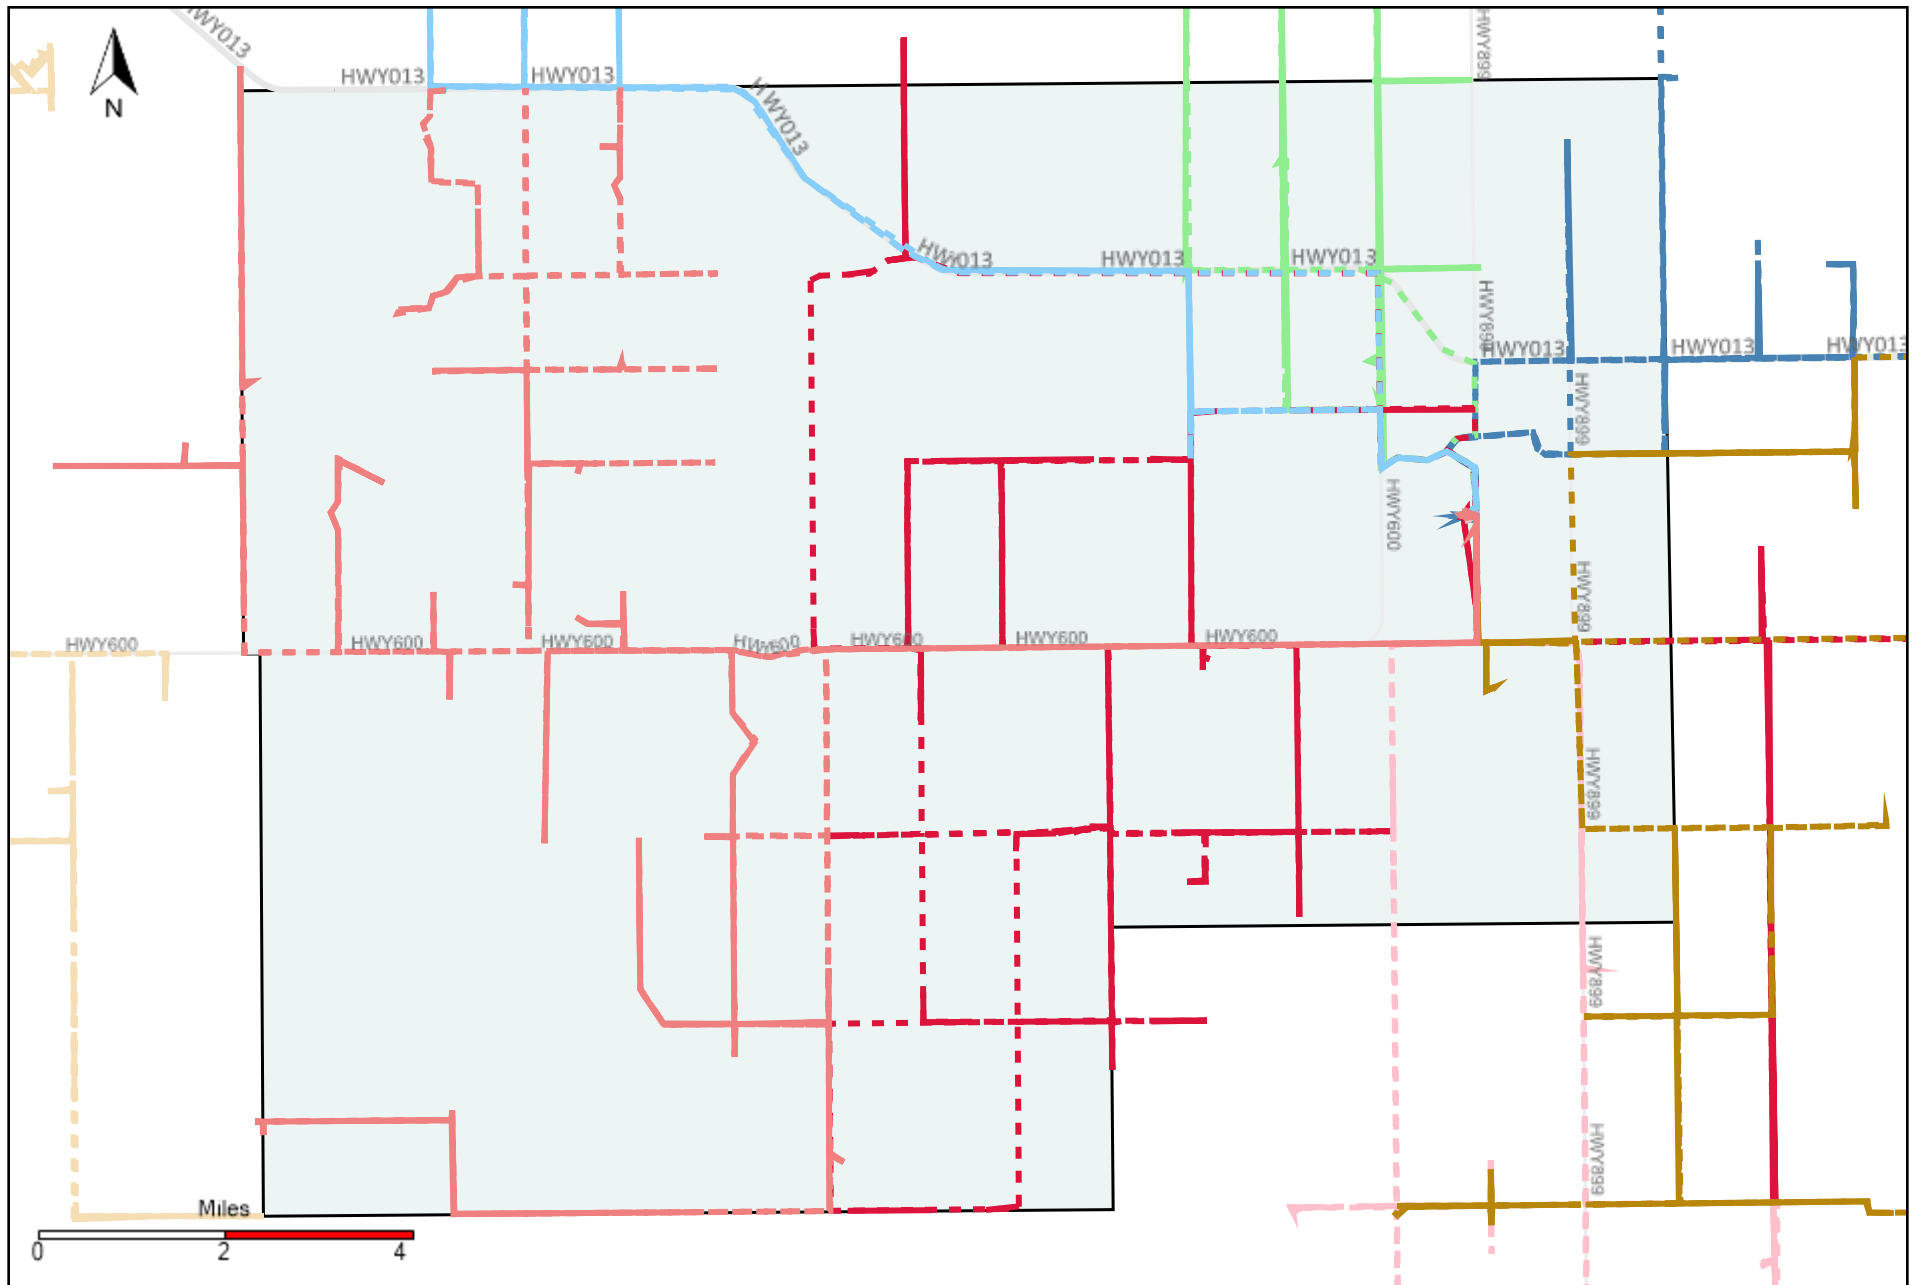

Provost Weekly Grader Report (2021-02-07 ~ 2021-02-13)

Division: 1 Grader Report(2021-02-07 ~ 2021-02-13)

Vehicle Name List	Total Distance(km)	Total Hours
*****	941.57	55 hrs 22 min 51 sec

Division: 2 Grader Report(2021-02-07 ~ 2021-02-13)

Vehicle Name List	Total Distance(km)	Total Hours
*****	846.44	50 hrs 24 min 55 sec

Division: 3 Grader Report(2021-02-07 ~ 2021-02-13)

Vehicle Name List	Total Distance(km)	Total Hours
*****	2604	155 hrs 47 min 4 sec

Division: 4 Grader Report(2021-02-07 ~ 2021-02-13)

Vehicle Name List	Total Distance(km)	Total Hours
*****	2376.99	137 hrs 30 min 7 sec

Division: 5 Grader Report(2021-02-07 ~ 2021-02-13)

Vehicle Name List	Total Distance(km)	Total Hours
*****	1443.7	79 hrs 45 min 23 sec

Division: 6 Grader Report(2021-02-07 ~ 2021-02-13)

Vehicle Name List	Total Distance(km)	Total Hours
*****	2230.67	133 hrs 17 min 48 sec

Division: 7 Grader Report(2021-02-07 ~ 2021-02-13)

Vehicle Name List	Total Distance(km)	Total Hours
*****	1771.31	98 hrs 3 min 10 sec