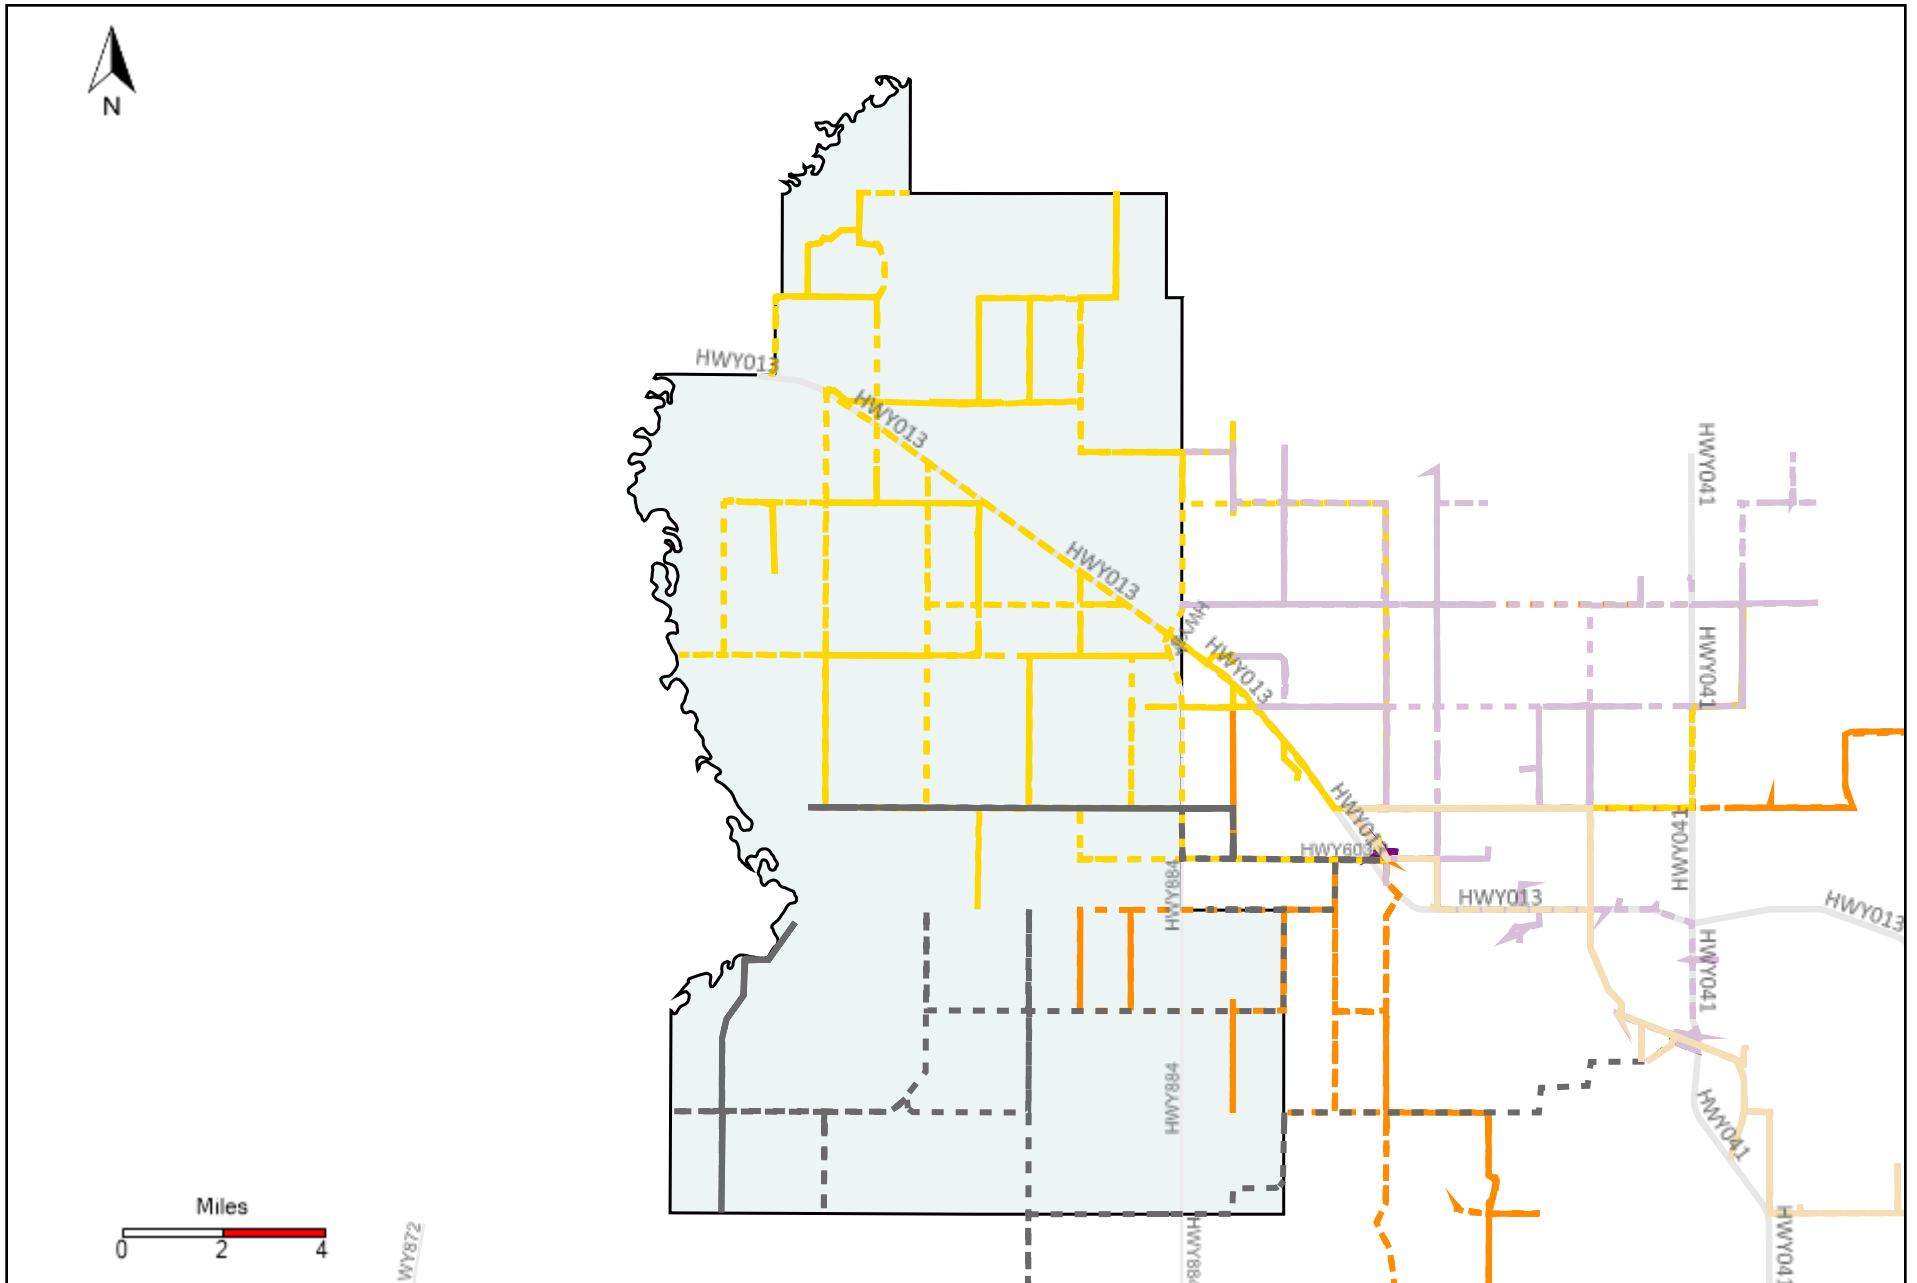

Provost Weekly Grader Report (2021-02-07 ~ 2021-02-13)

Division: 1 Grader Report(2021-02-07 ~ 2021-02-13)

Vehicle Name List	Total Distance(km)	Total Hours
*****	941.57	55 hrs 22 min 51 sec

Division: 2 Grader Report(2021-02-07 ~ 2021-02-13)

Vehicle Name List	Total Distance(km)	Total Hours
*****	846.44	50 hrs 24 min 55 sec

Division: 3 Grader Report(2021-02-07 ~ 2021-02-13)

Vehicle Name List	Total Distance(km)	Total Hours
*****	2604	155 hrs 47 min 4 sec

Division: 4 Grader Report(2021-02-07 ~ 2021-02-13)

Vehicle Name List	Total Distance(km)	Total Hours
*****	2376.99	137 hrs 30 min 7 sec

Division: 5 Grader Report(2021-02-07 ~ 2021-02-13)

Vehicle Name List	Total Distance(km)	Total Hours
*****	1443.7	79 hrs 45 min 23 sec

Division: 6 Grader Report(2021-02-07 ~ 2021-02-13)

Vehicle Name List	Total Distance(km)	Total Hours
*****	2230.67	133 hrs 17 min 48 sec

Division: 7 Grader Report(2021-02-07 ~ 2021-02-13)

Vehicle Name List	Total Distance(km)	Total Hours
*****	1771.31	98 hrs 3 min 10 sec