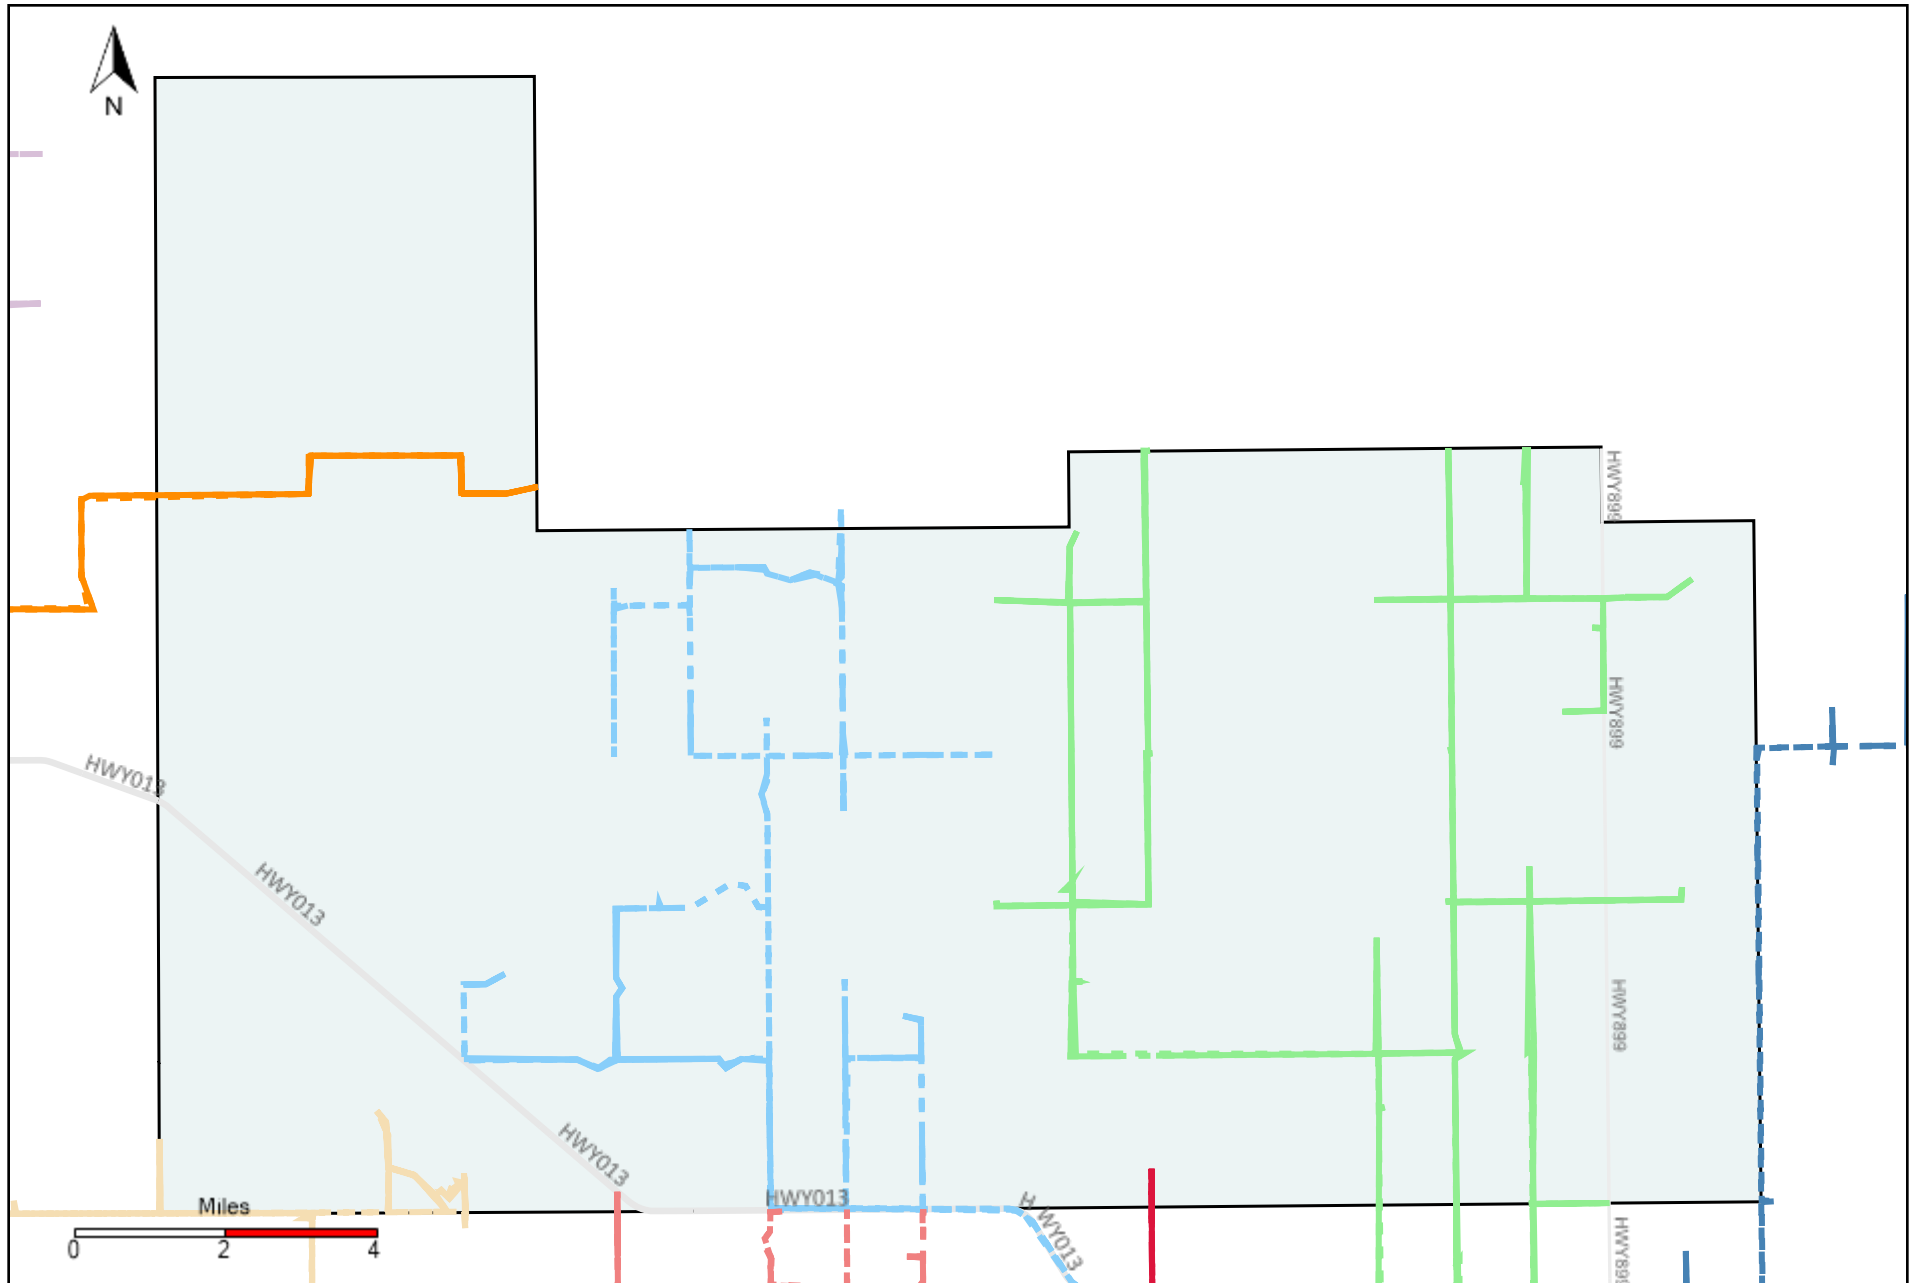

Division: 4 Grader Report(2021-02-07 ~ 2021-02-13)

Vehicle Name List	Total Distance(km)	Total Hours
*****	2376.99	137 hrs 30 min 7 sec