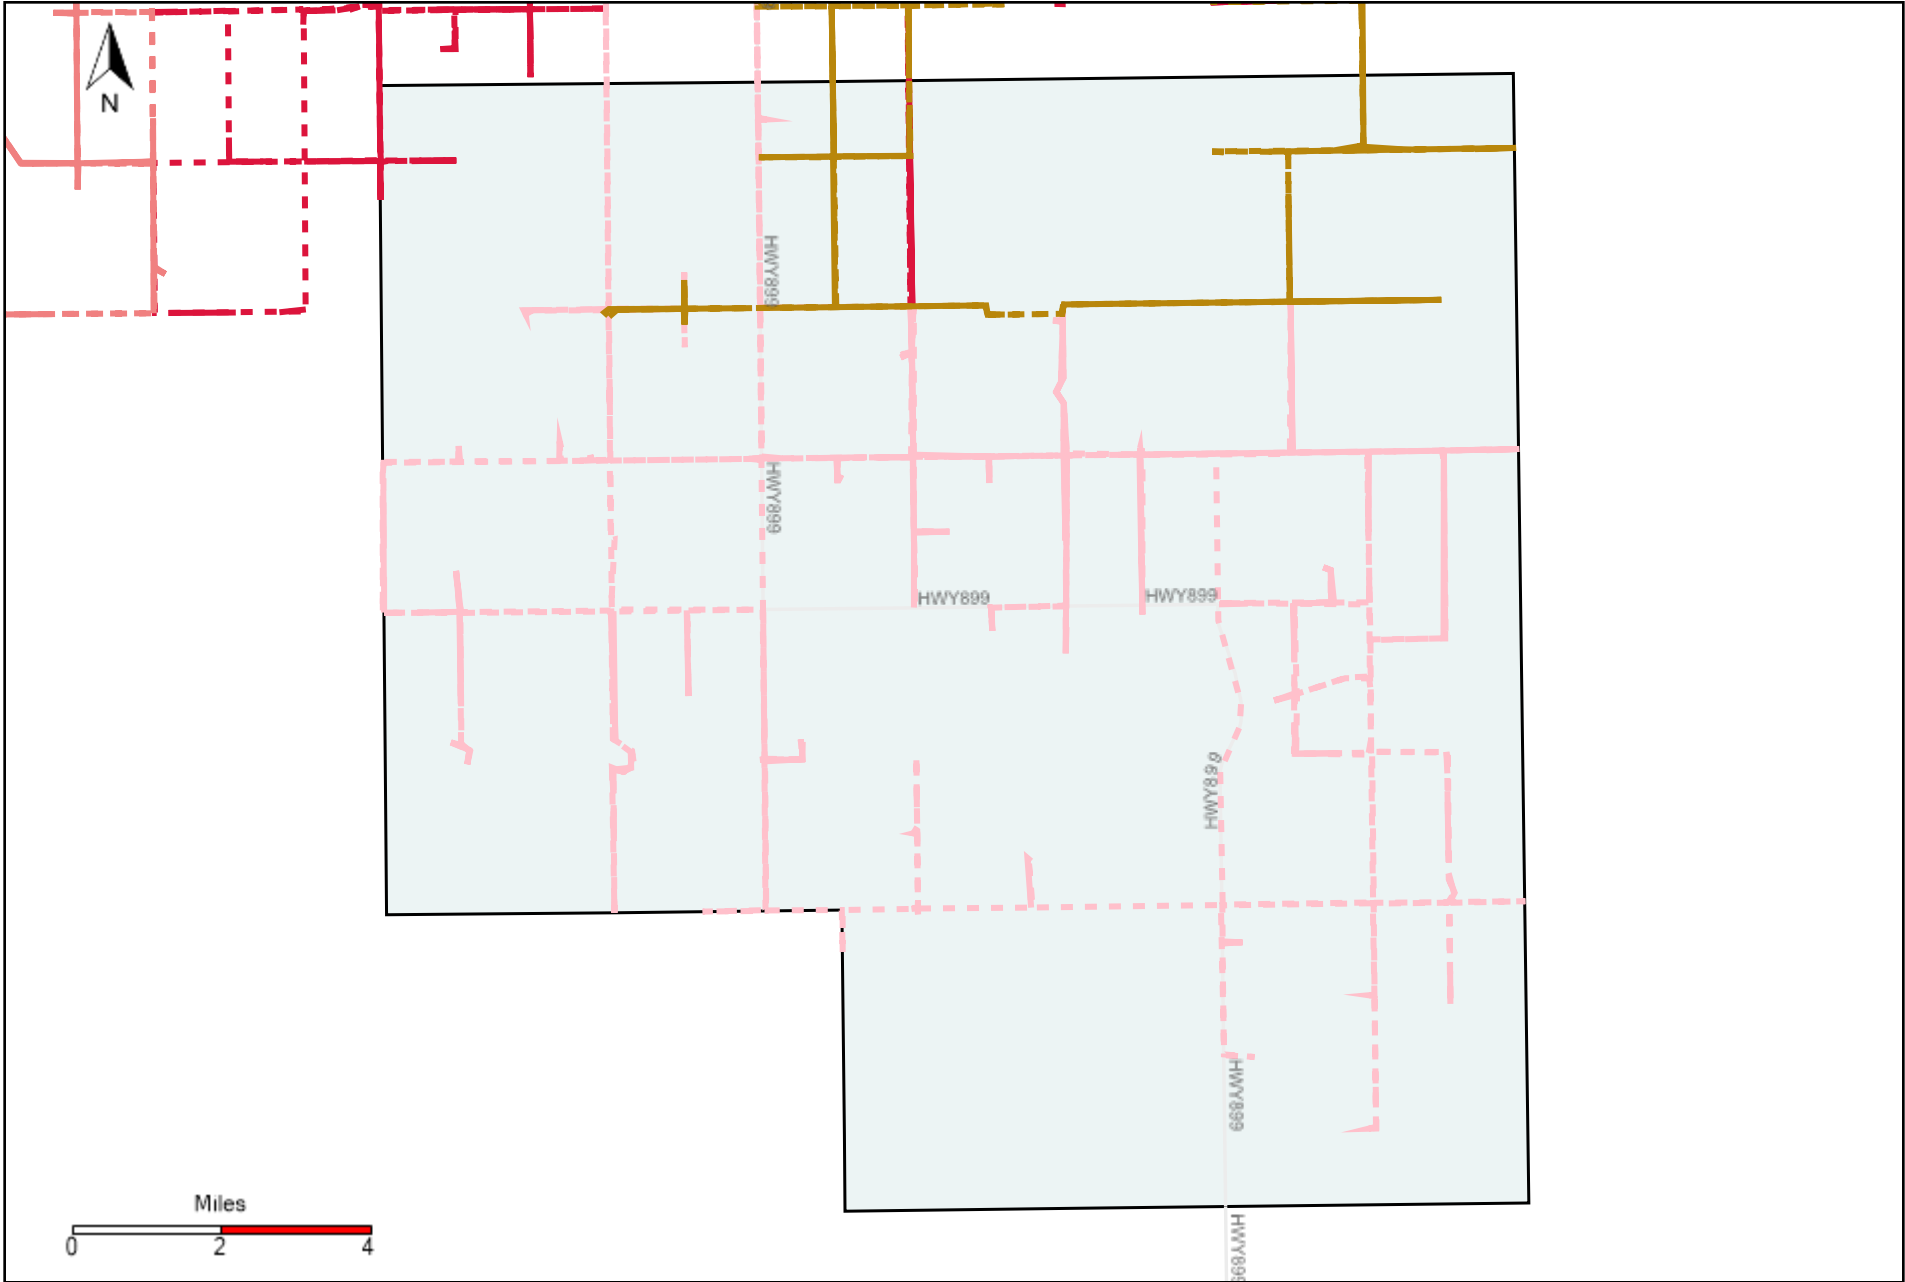

Provost Weekly Grader Report (2021-02-07 ~ 2021-02-13)

Division: 1 Grader Report(2021-02-07 ~ 2021-02-13)

Vehicle Name List	Total Distance(km)	Total Hours
*****	941.57	55 hrs 22 min 51 sec

Division: 2 Grader Report(2021-02-07 ~ 2021-02-13)

Vehicle Name List	Total Distance(km)	Total Hours
*****	846.44	50 hrs 24 min 55 sec

Division: 3 Grader Report(2021-02-07 ~ 2021-02-13)

Vehicle Name List	Total Distance(km)	Total Hours
*****	2604	155 hrs 47 min 4 sec

Division: 4 Grader Report(2021-02-07 ~ 2021-02-13)

Vehicle Name List	Total Distance(km)	Total Hours
*****	2376.99	137 hrs 30 min 7 sec

Division: 5 Grader Report(2021-02-07 ~ 2021-02-13)

Vehicle Name List	Total Distance(km)	Total Hours
*****	1443.7	79 hrs 45 min 23 sec

Division: 6 Grader Report(2021-02-07 ~ 2021-02-13)

Vehicle Name List	Total Distance(km)	Total Hours
*****	2230.67	133 hrs 17 min 48 sec

Division: 7 Grader Report(2021-02-07 ~ 2021-02-13)

Vehicle Name List	Total Distance(km)	Total Hours
*****	1771.31	98 hrs 3 min 10 sec