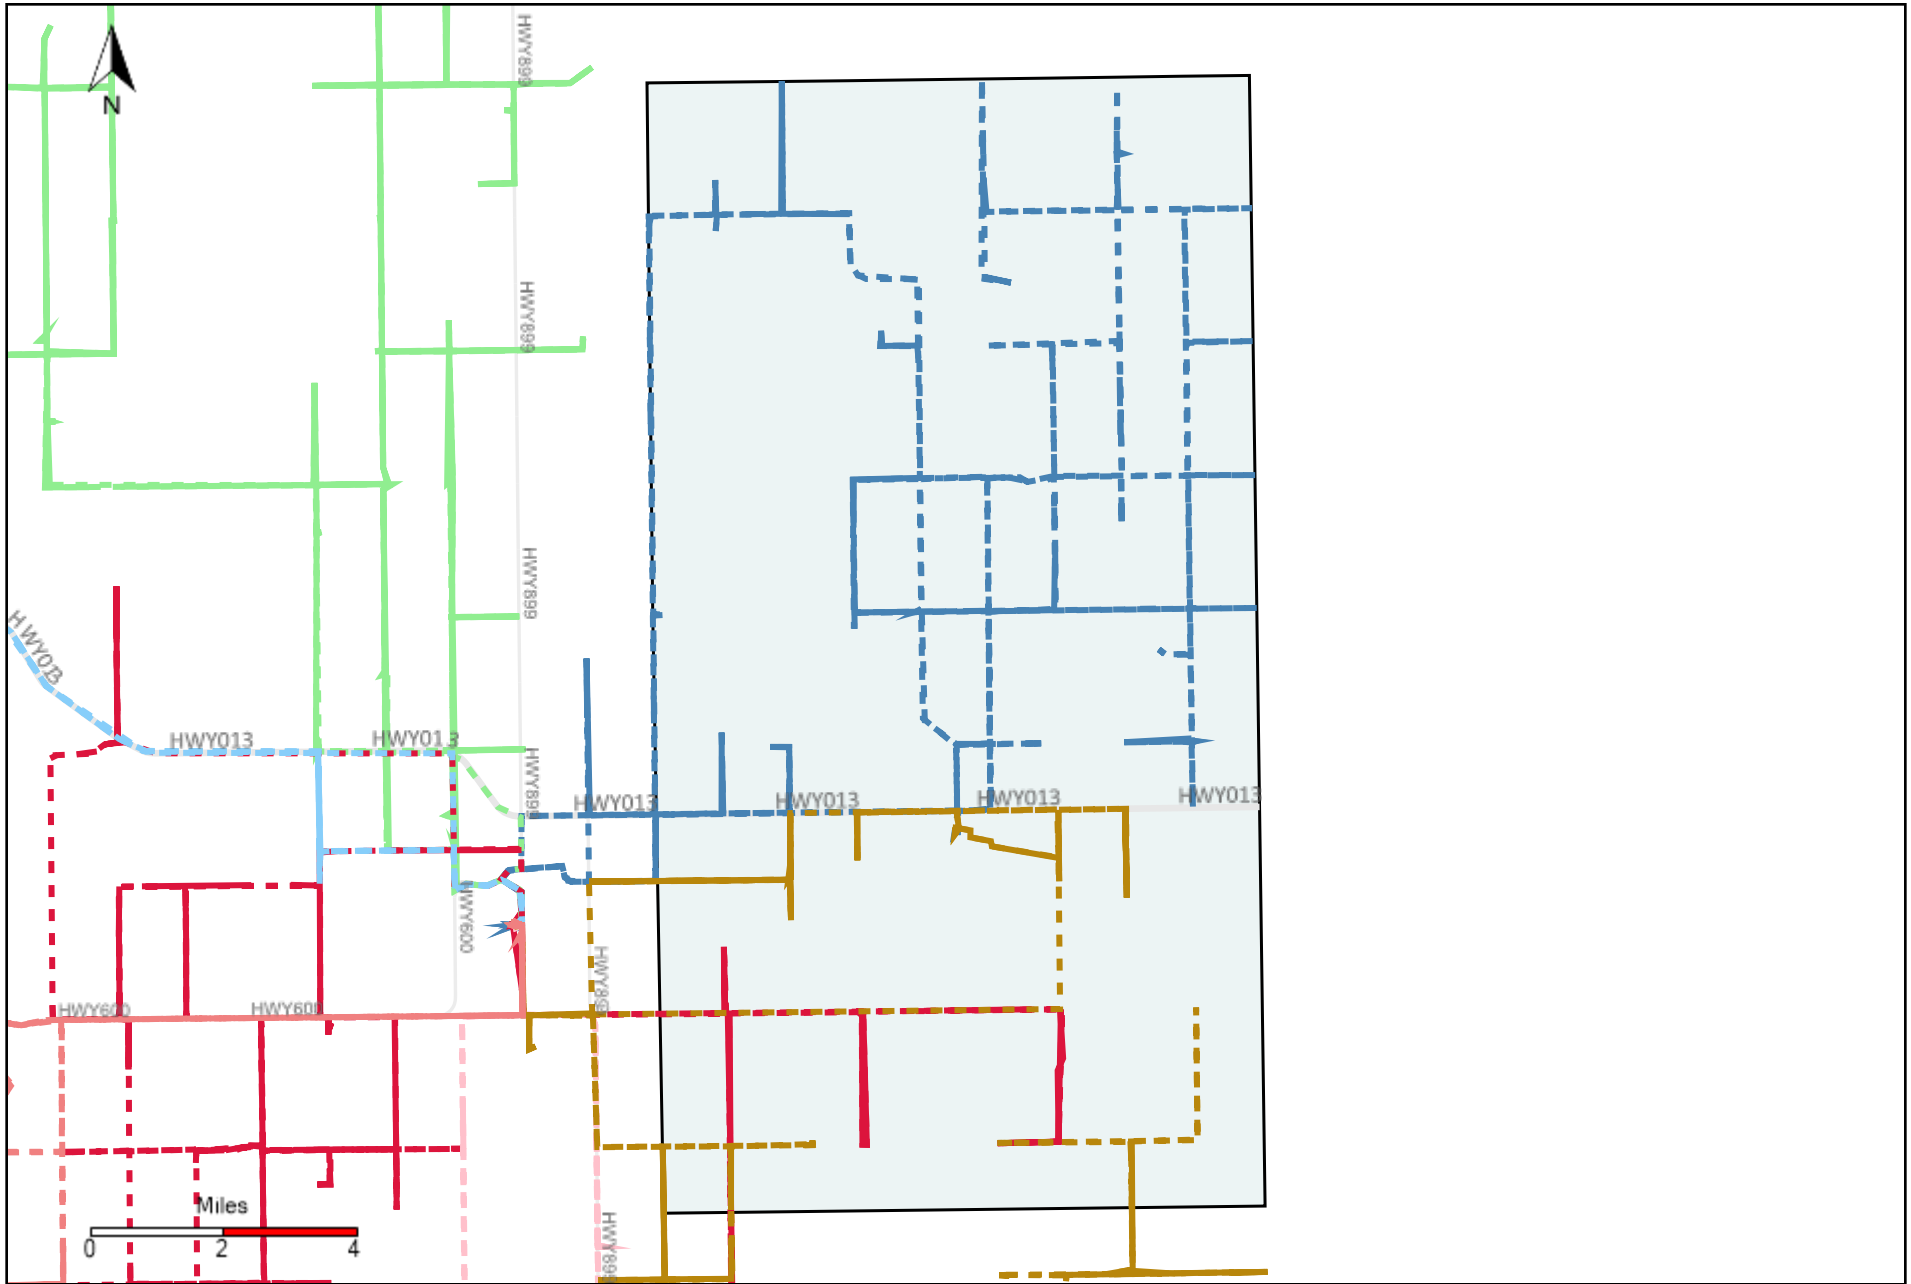

Provost Weekly Grader Report (2021-02-07 ~ 2021-02-13)

Division: 1 Grader Report(2021-02-07 ~ 2021-02-13)

Vehicle Name List	Total Distance(km)	Total Hours
*****	941.57	55 hrs 22 min 51 sec

Division: 2 Grader Report(2021-02-07 ~ 2021-02-13)

Vehicle Name List	Total Distance(km)	Total Hours
*****	846.44	50 hrs 24 min 55 sec

Division: 3 Grader Report(2021-02-07 ~ 2021-02-13)

Vehicle Name List	Total Distance(km)	Total Hours
*****	2604	155 hrs 47 min 4 sec

Division: 4 Grader Report(2021-02-07 ~ 2021-02-13)

Vehicle Name List	Total Distance(km)	Total Hours
*****	2376.99	137 hrs 30 min 7 sec

Division: 5 Grader Report(2021-02-07 ~ 2021-02-13)

Vehicle Name List	Total Distance(km)	Total Hours
*****	1443.7	79 hrs 45 min 23 sec

Division: 6 Grader Report(2021-02-07 ~ 2021-02-13)

Vehicle Name List	Total Distance(km)	Total Hours
*****	2230.67	133 hrs 17 min 48 sec

Division: 7 Grader Report(2021-02-07 ~ 2021-02-13)

Vehicle Name List	Total Distance(km)	Total Hours
*****	1771.31	98 hrs 3 min 10 sec