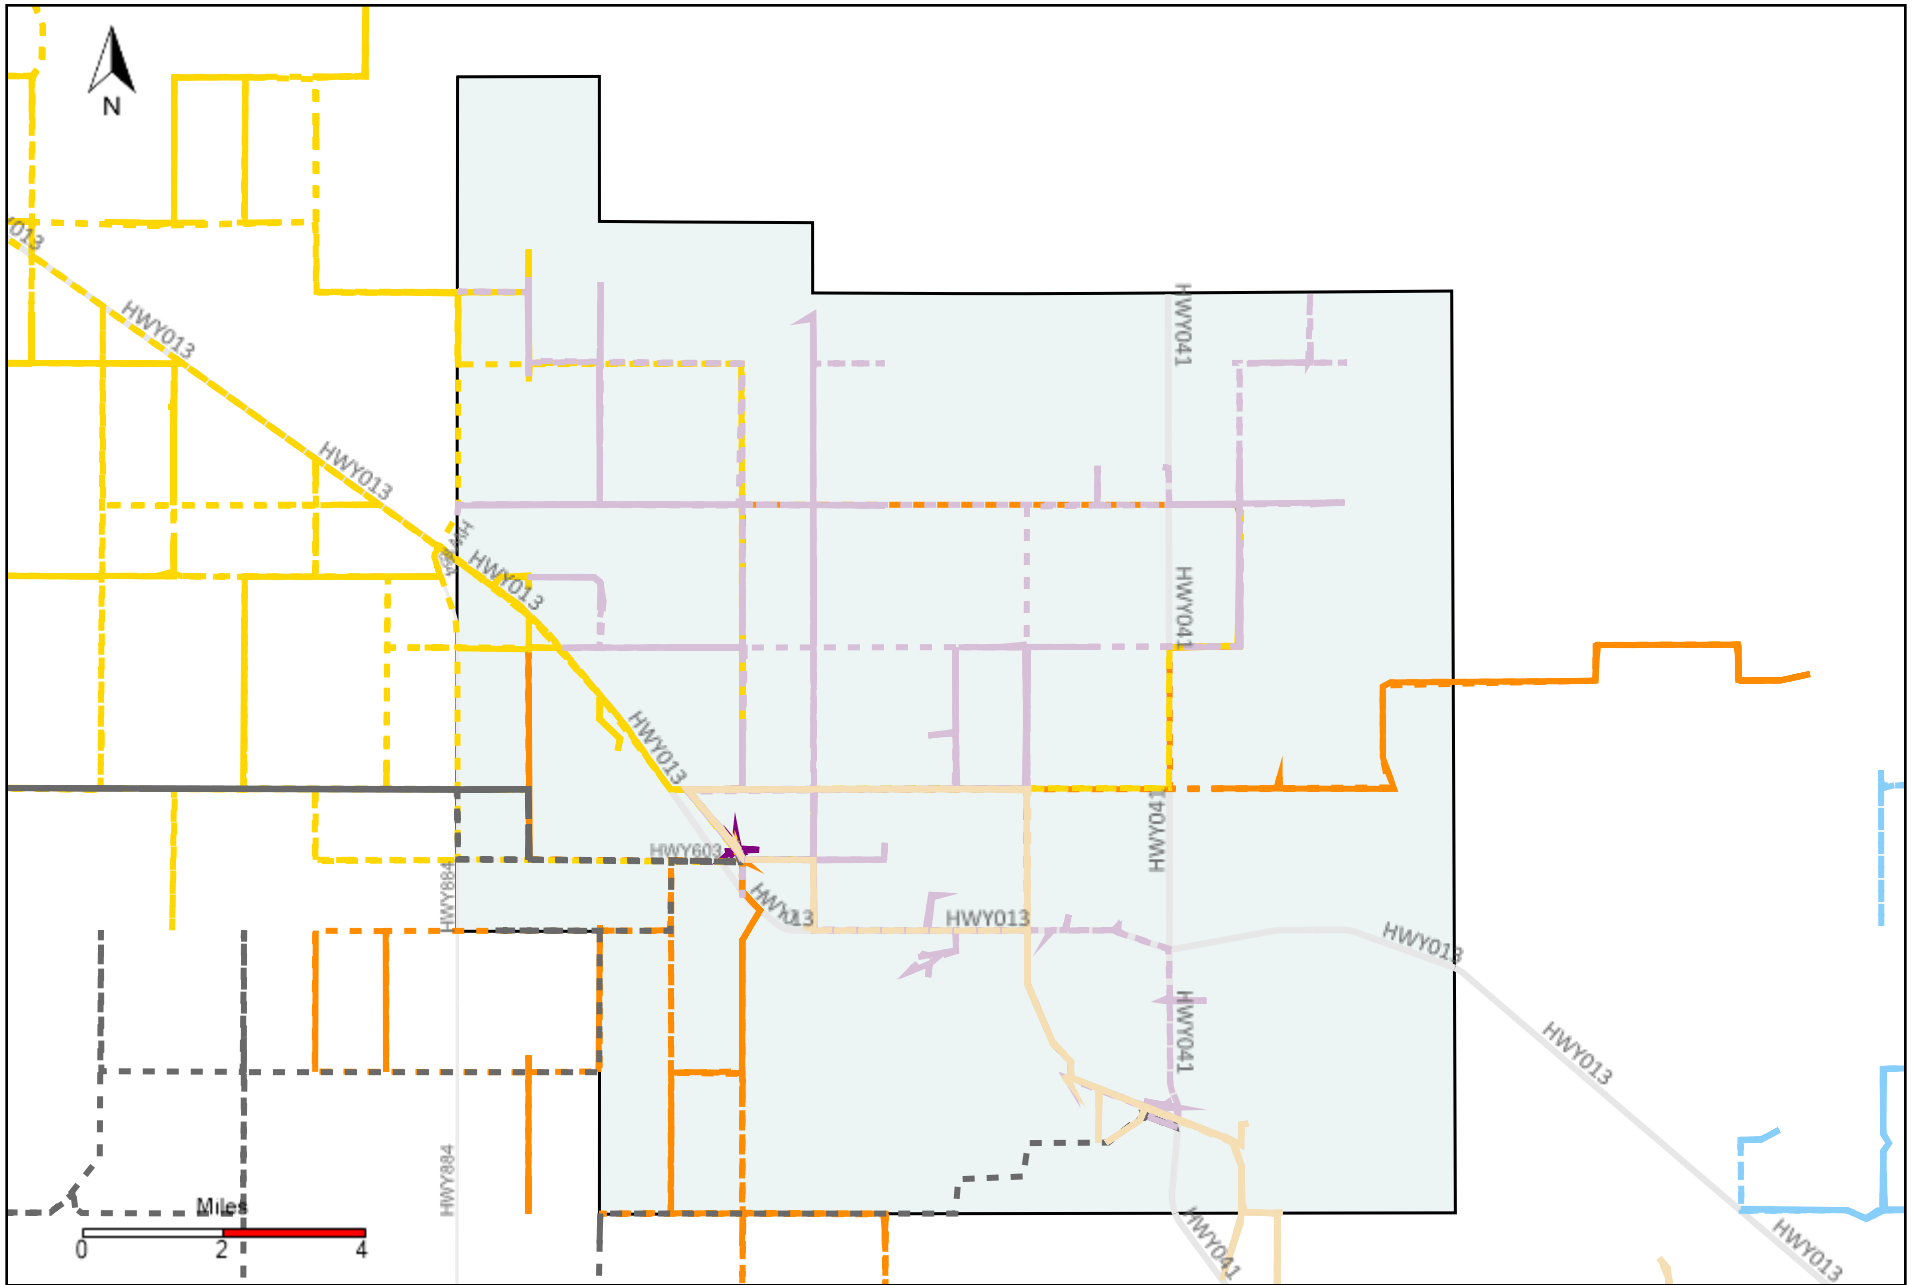

Division: 4 Grader Report(2021-02-07 ~ 2021-02-13)

Vehicle Name List	Total Distance(km)	Total Hours
*****	2376.99	137 hrs 30 min 7 sec

Division: 5 Grader Report(2021-02-07 ~ 2021-02-13)

Vehicle Name List	Total Distance(km)	Total Hours
*****	1443.7	79 hrs 45 min 23 sec

Division: 6 Grader Report(2021-02-07 ~ 2021-02-13)

Vehicle Name List	Total Distance(km)	Total Hours
*****	2230.67	133 hrs 17 min 48 sec

Division: 7 Grader Report(2021-02-07 ~ 2021-02-13)

Vehicle Name List	Total Distance(km)	Total Hours
*****	1771.31	98 hrs 3 min 10 sec