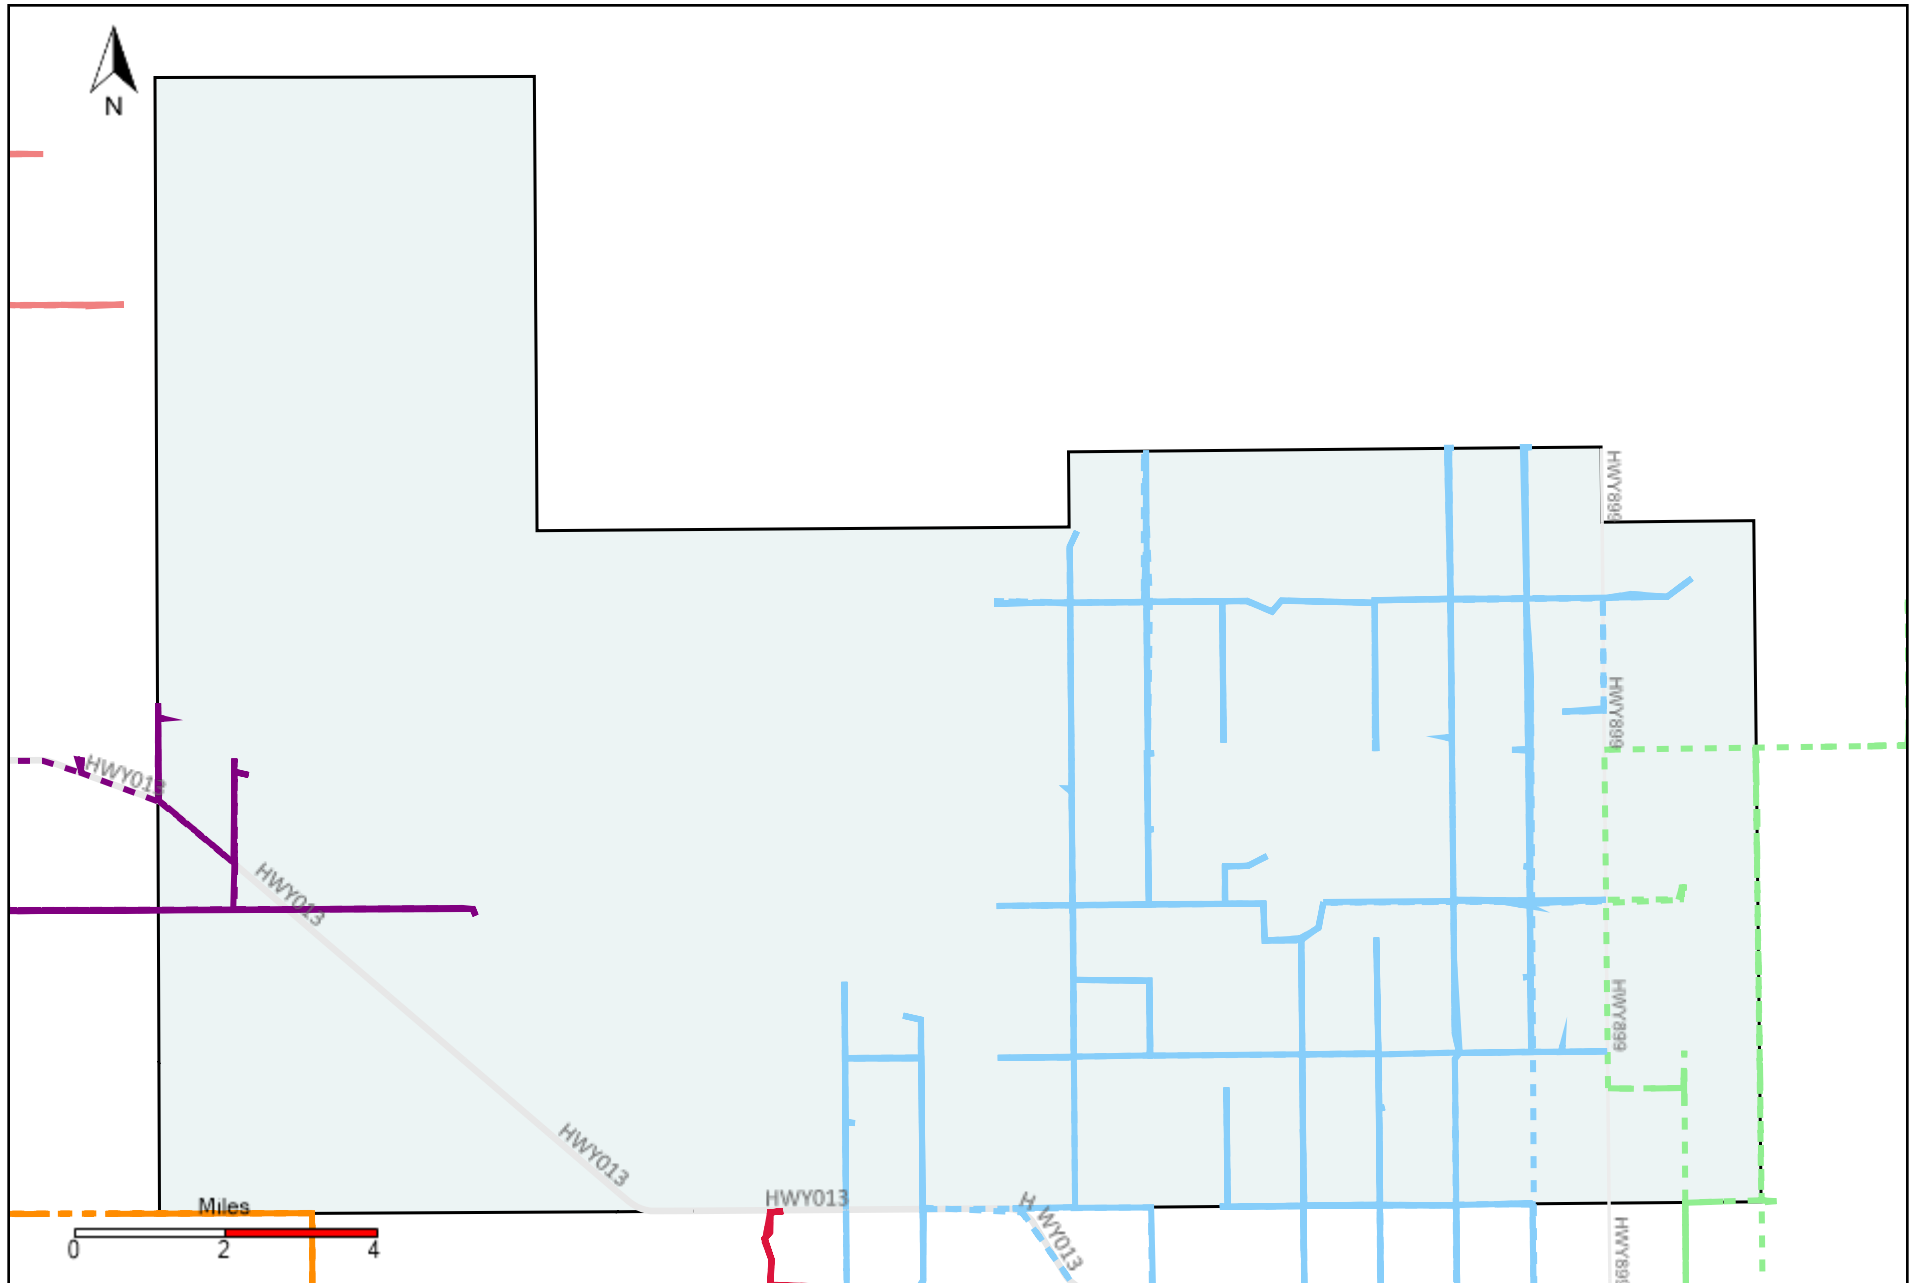

Division: 4 Grader Report(2021-01-31 ~ 2021-02-06)

Vehicle Name List	Total Distance(km)	Total Hours
*****	1533.57	97 hrs 50 min 19 sec