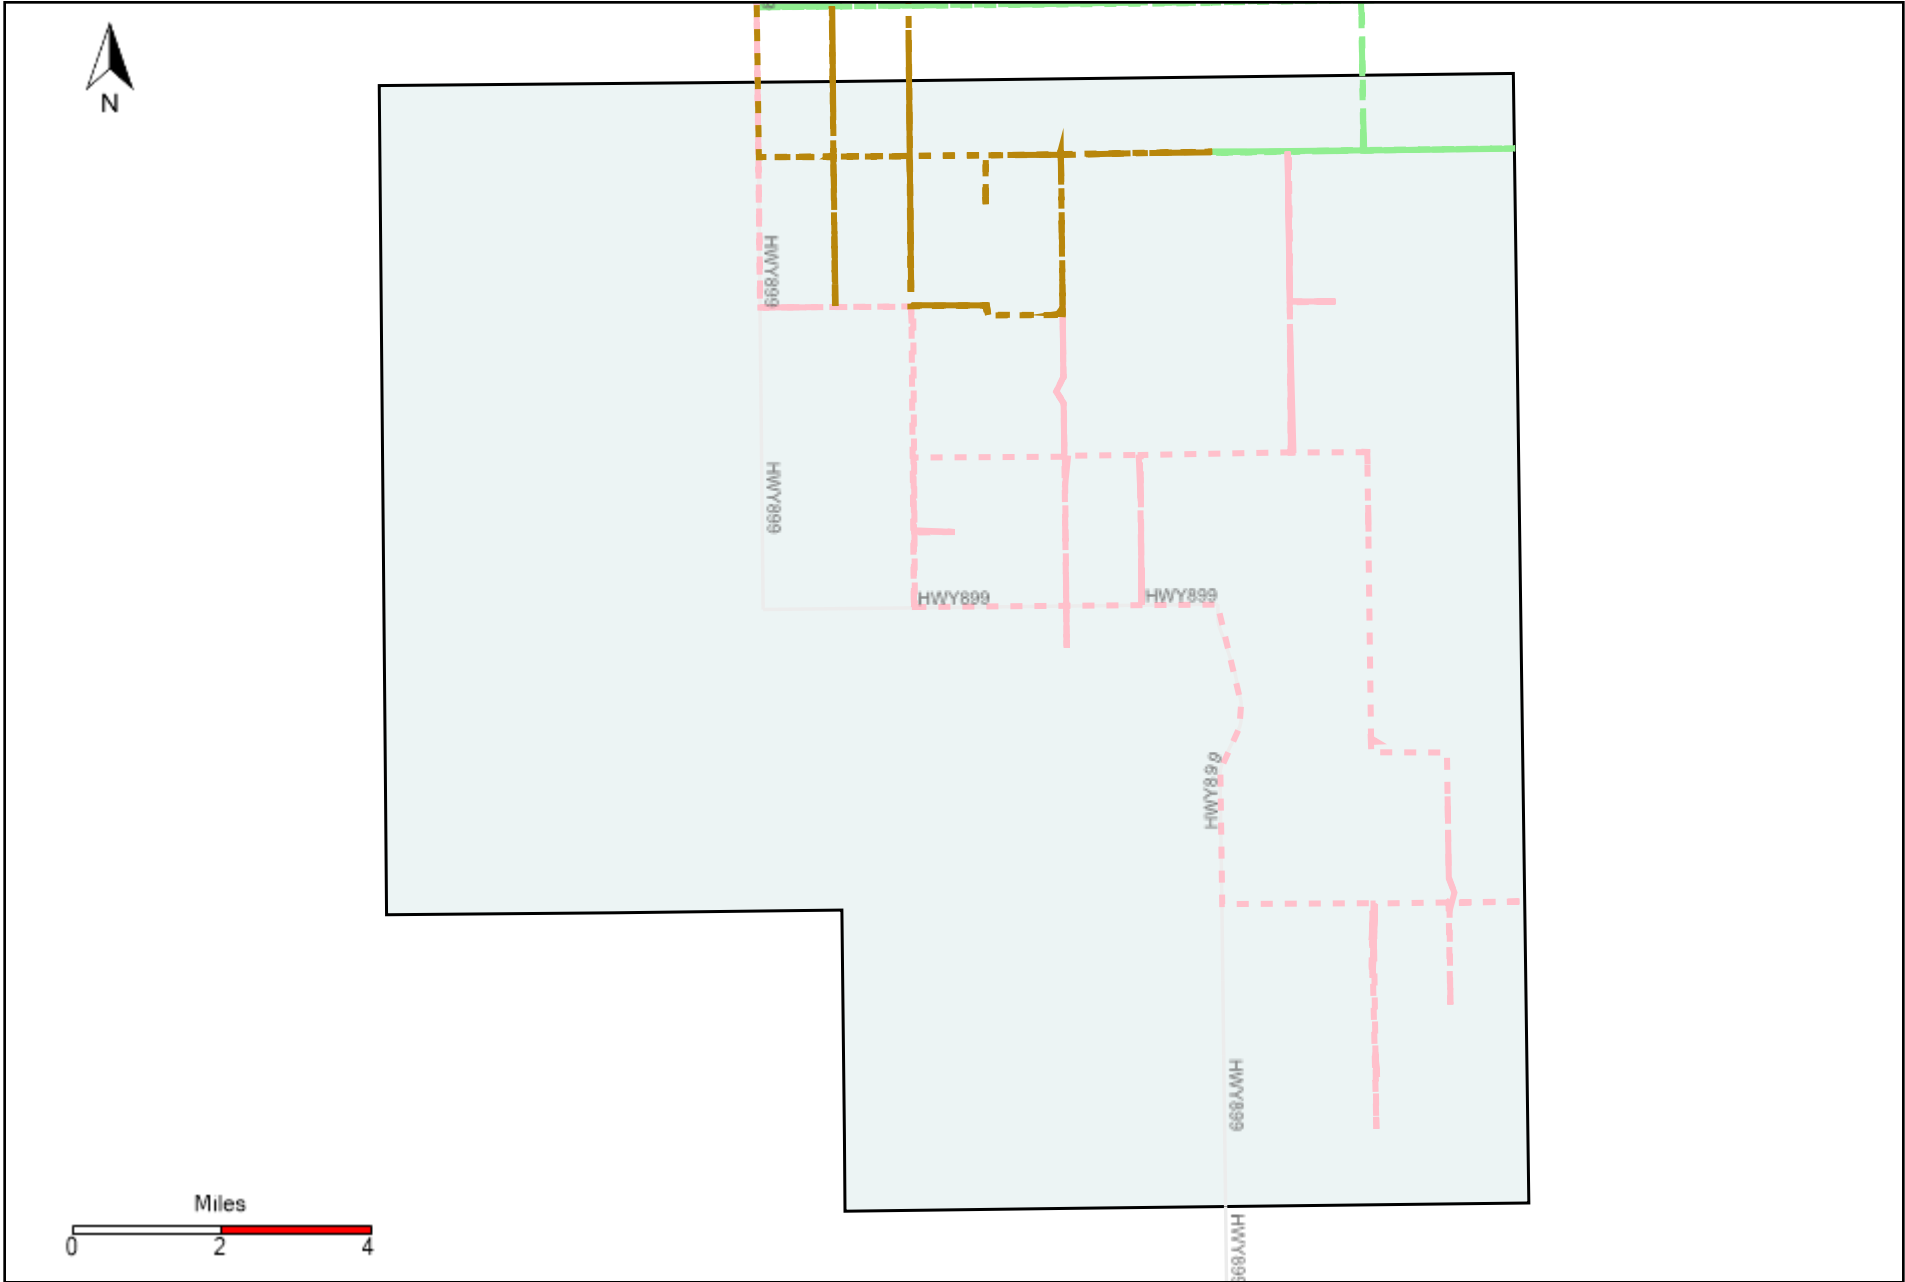

Provost Weekly Grader Report (2021-01-31 ~ 2021-02-06)

Division: 1 Grader Report(2021-01-31 ~ 2021-02-06)

Vehicle Name List	Total Distance(km)	Total Hours
*****	747.15	40 hrs 4 min 7 sec

Division: 2 Grader Report(2021-01-31 ~ 2021-02-06)

Vehicle Name List	Total Distance(km)	Total Hours
*****	747.15	40 hrs 4 min 7 sec

Division: 3 Grader Report(2021-01-31 ~ 2021-02-06)

Vehicle Name List	Total Distance(km)	Total Hours
*****	1432.76	84 hrs 17 min 17 sec

Division: 4 Grader Report(2021-01-31 ~ 2021-02-06)

Vehicle Name List	Total Distance(km)	Total Hours
*****	1533.57	97 hrs 50 min 19 sec

Division: 5 Grader Report(2021-01-31 ~ 2021-02-06)

Vehicle Name List	Total Distance(km)	Total Hours
*****	508	32 hrs 39 min 57 sec

Division: 6 Grader Report(2021-01-31 ~ 2021-02-06)

Vehicle Name List	Total Distance(km)	Total Hours
*****	727.91	50 hrs 27 min 2 sec

Division: 7 Grader Report(2021-01-31 ~ 2021-02-06)

Vehicle Name List	Total Distance(km)	Total Hours
*****	727.91	50 hrs 27 min 2 sec