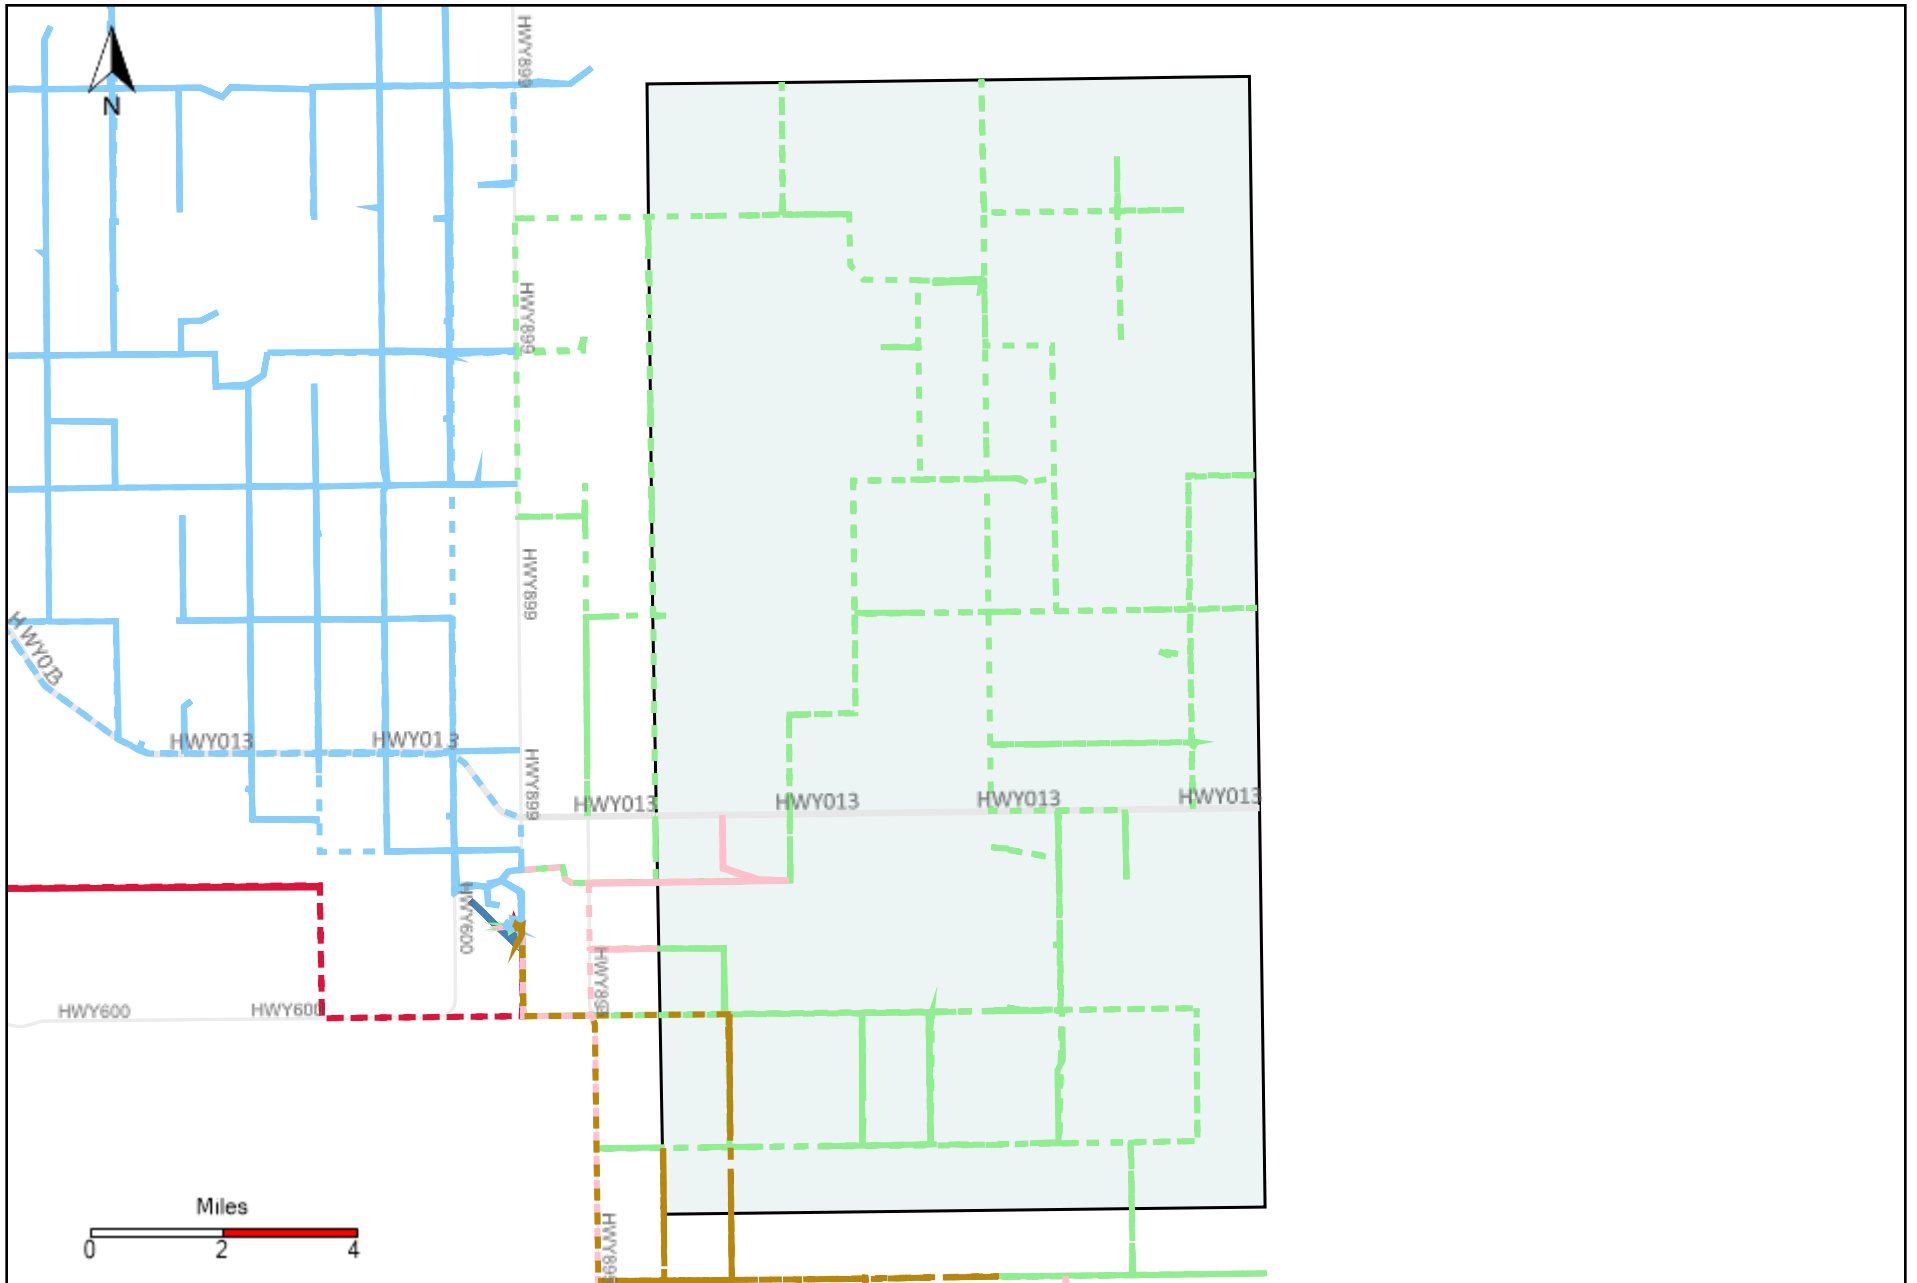

Provost Weekly Grader Report (2021-01-31 ~ 2021-02-06)

Division: 1 Grader Report(2021-01-31 ~ 2021-02-06)

Vehicle Name List	Total Distance(km)	Total Hours
*****	747.15	40 hrs 4 min 7 sec

Division: 2 Grader Report(2021-01-31 ~ 2021-02-06)

Vehicle Name List	Total Distance(km)	Total Hours
*****	747.15	40 hrs 4 min 7 sec

Division: 3 Grader Report(2021-01-31 ~ 2021-02-06)

Vehicle Name List	Total Distance(km)	Total Hours
*****	1432.76	84 hrs 17 min 17 sec

Division: 4 Grader Report(2021-01-31 ~ 2021-02-06)

Vehicle Name List	Total Distance(km)	Total Hours
*****	1533.57	97 hrs 50 min 19 sec

Division: 5 Grader Report(2021-01-31 ~ 2021-02-06)

Vehicle Name List	Total Distance(km)	Total Hours
*****	508	32 hrs 39 min 57 sec

Division: 6 Grader Report(2021-01-31 ~ 2021-02-06)

Vehicle Name List	Total Distance(km)	Total Hours
*****	727.91	50 hrs 27 min 2 sec

Division: 7 Grader Report(2021-01-31 ~ 2021-02-06)

Vehicle Name List	Total Distance(km)	Total Hours
*****	727.91	50 hrs 27 min 2 sec