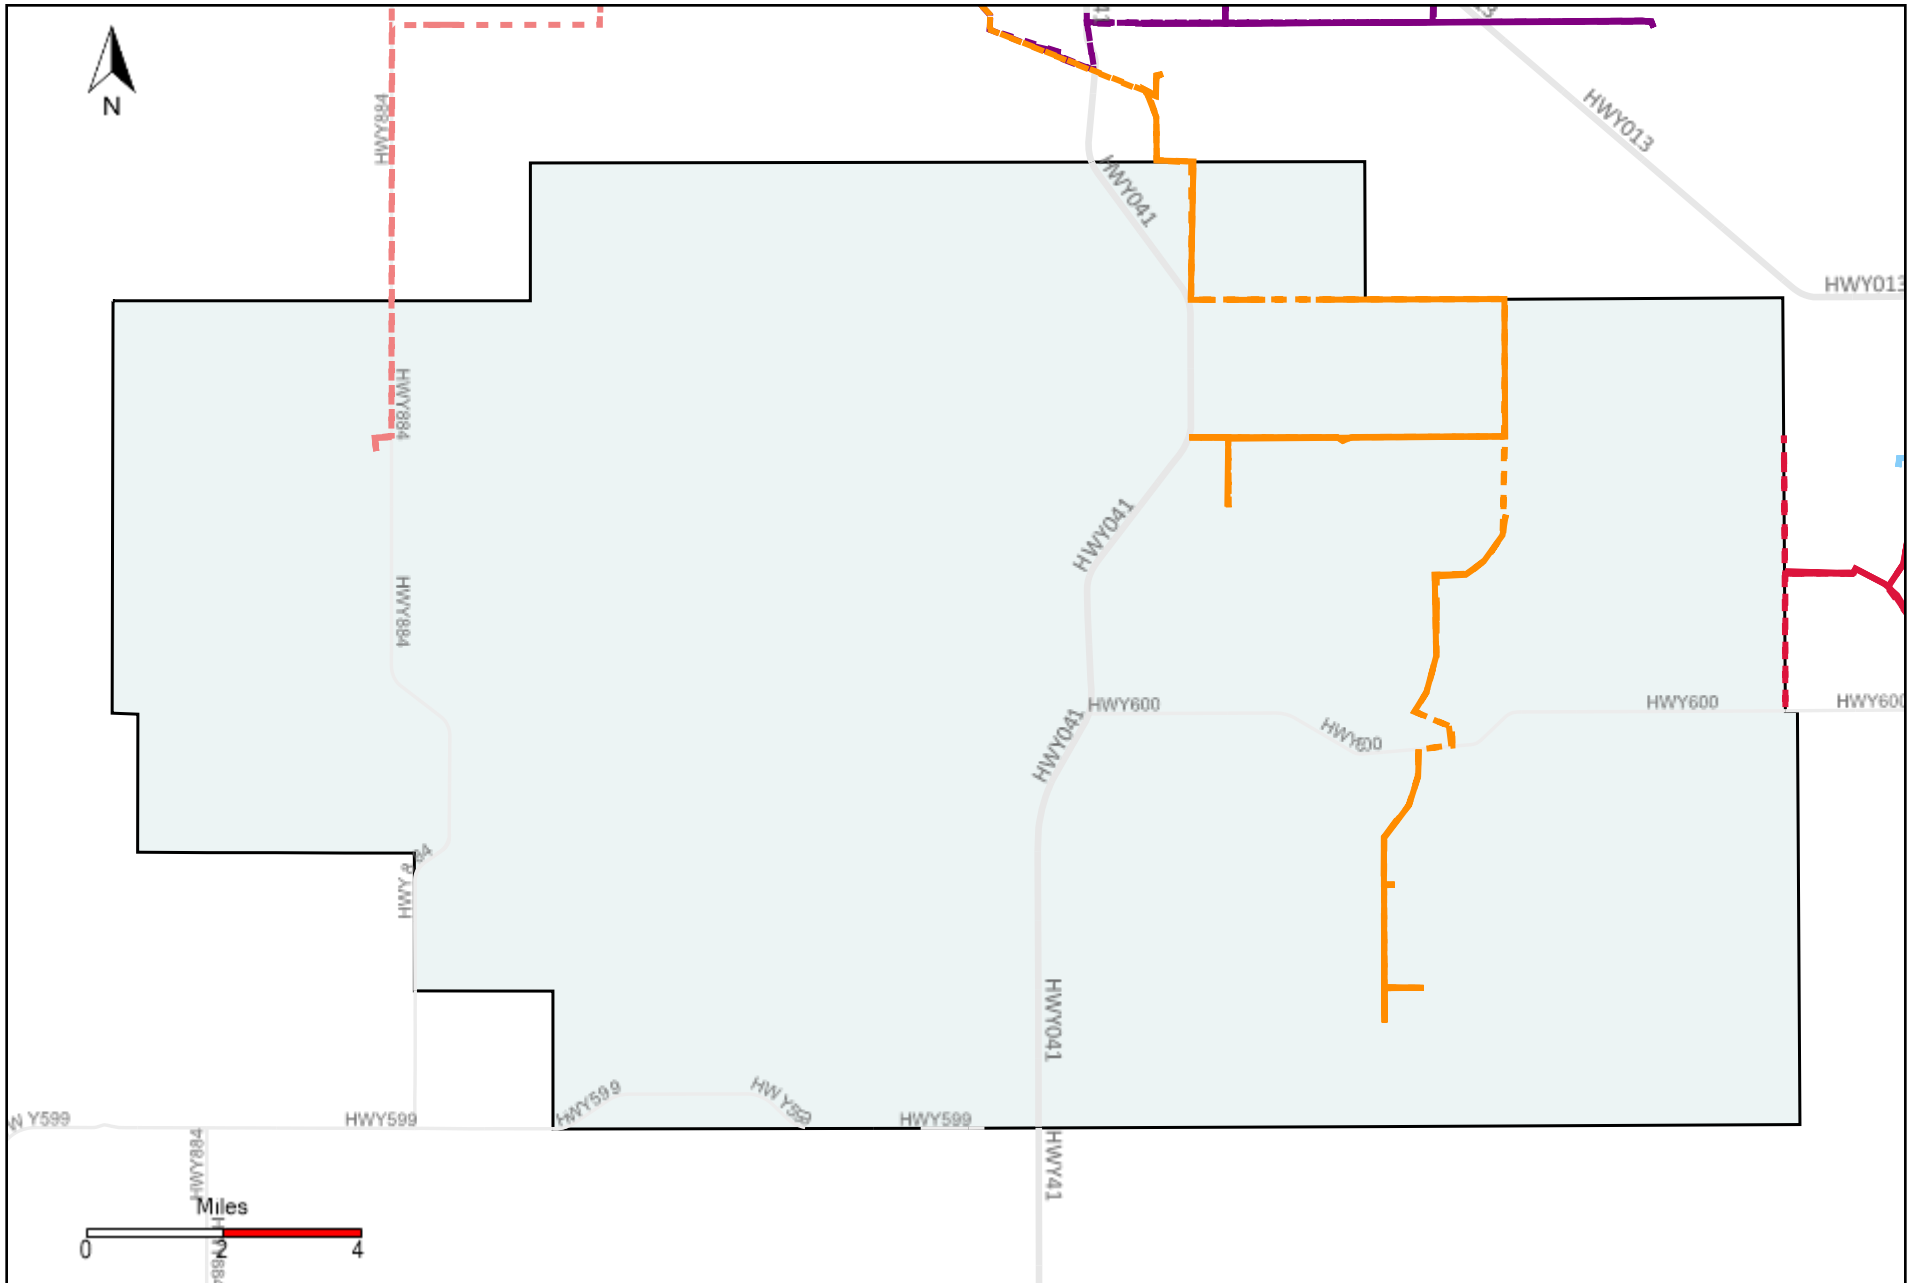

Provost Weekly Grader Report (2021-01-31 ~ 2021-02-06)

Division: 1 Grader Report(2021-01-31 ~ 2021-02-06)

Vehicle Name List	Total Distance(km)	Total Hours
*****	747.15	40 hrs 4 min 7 sec

Division: 2 Grader Report(2021-01-31 ~ 2021-02-06)

Vehicle Name List	Total Distance(km)	Total Hours
*****	747.15	40 hrs 4 min 7 sec

Division: 3 Grader Report(2021-01-31 ~ 2021-02-06)

Vehicle Name List	Total Distance(km)	Total Hours
*****	1432.76	84 hrs 17 min 17 sec

Division: 4 Grader Report(2021-01-31 ~ 2021-02-06)

Vehicle Name List	Total Distance(km)	Total Hours
*****	1533.57	97 hrs 50 min 19 sec

Division: 5 Grader Report(2021-01-31 ~ 2021-02-06)

Vehicle Name List	Total Distance(km)	Total Hours
*****	508	32 hrs 39 min 57 sec

Division: 6 Grader Report(2021-01-31 ~ 2021-02-06)

Vehicle Name List	Total Distance(km)	Total Hours
*****	727.91	50 hrs 27 min 2 sec

Division: 7 Grader Report(2021-01-31 ~ 2021-02-06)

Vehicle Name List	Total Distance(km)	Total Hours
*****	727.91	50 hrs 27 min 2 sec