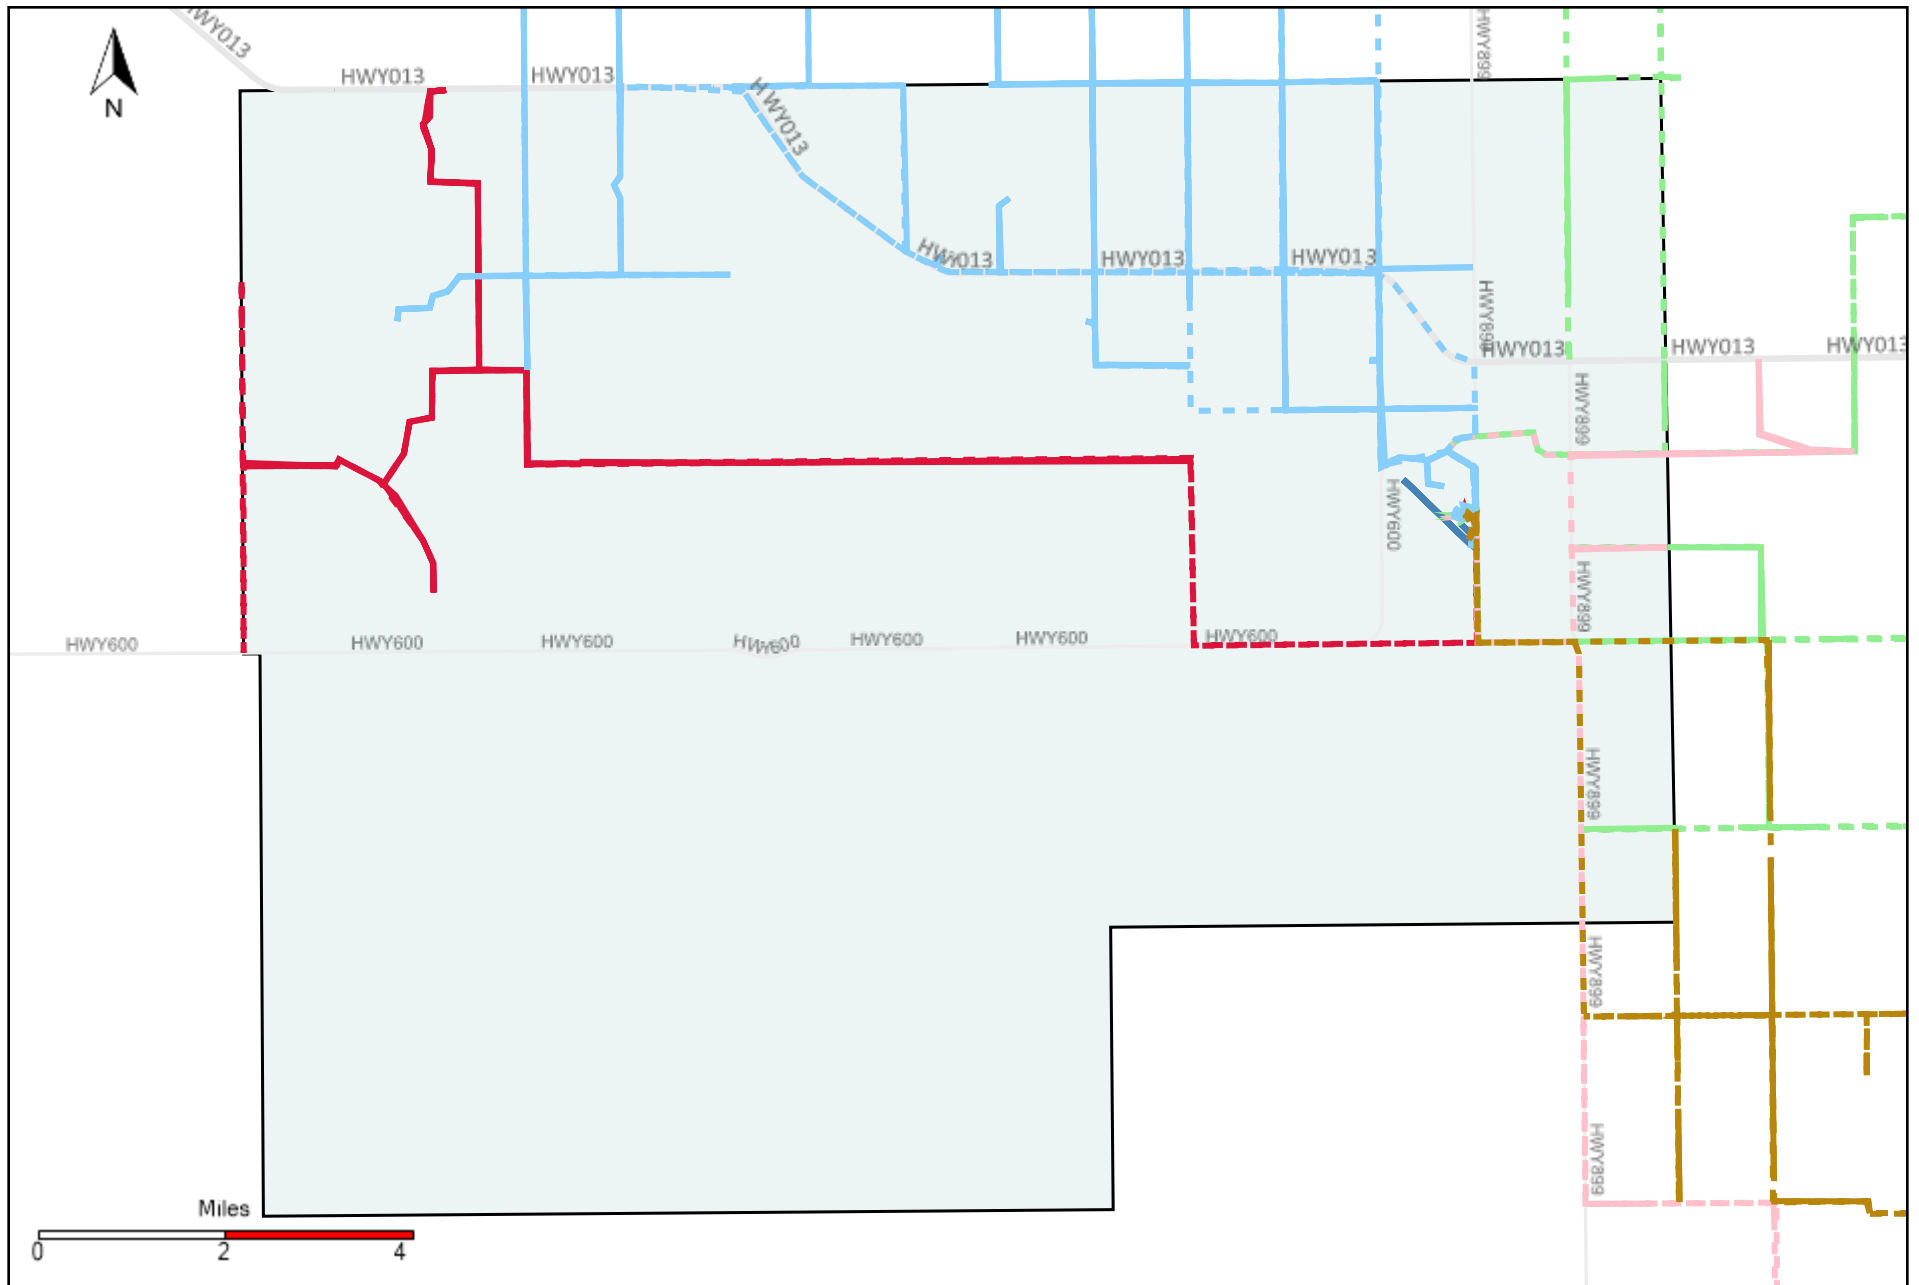

Provost Weekly Grader Report (2021-01-31 ~ 2021-02-06)

Division: 1 Grader Report(2021-01-31 ~ 2021-02-06)

Vehicle Name List	Total Distance(km)	Total Hours
*****	747.15	40 hrs 4 min 7 sec

Division: 2 Grader Report(2021-01-31 ~ 2021-02-06)

Vehicle Name List	Total Distance(km)	Total Hours
*****	747.15	40 hrs 4 min 7 sec

Division: 3 Grader Report(2021-01-31 ~ 2021-02-06)

Vehicle Name List	Total Distance(km)	Total Hours
*****	1432.76	84 hrs 17 min 17 sec

Division: 4 Grader Report(2021-01-31 ~ 2021-02-06)

Vehicle Name List	Total Distance(km)	Total Hours
*****	1533.57	97 hrs 50 min 19 sec

Division: 5 Grader Report(2021-01-31 ~ 2021-02-06)

Vehicle Name List	Total Distance(km)	Total Hours
*****	508	32 hrs 39 min 57 sec

Division: 6 Grader Report(2021-01-31 ~ 2021-02-06)

Vehicle Name List	Total Distance(km)	Total Hours
*****	727.91	50 hrs 27 min 2 sec

Division: 7 Grader Report(2021-01-31 ~ 2021-02-06)

Vehicle Name List	Total Distance(km)	Total Hours
*****	727.91	50 hrs 27 min 2 sec