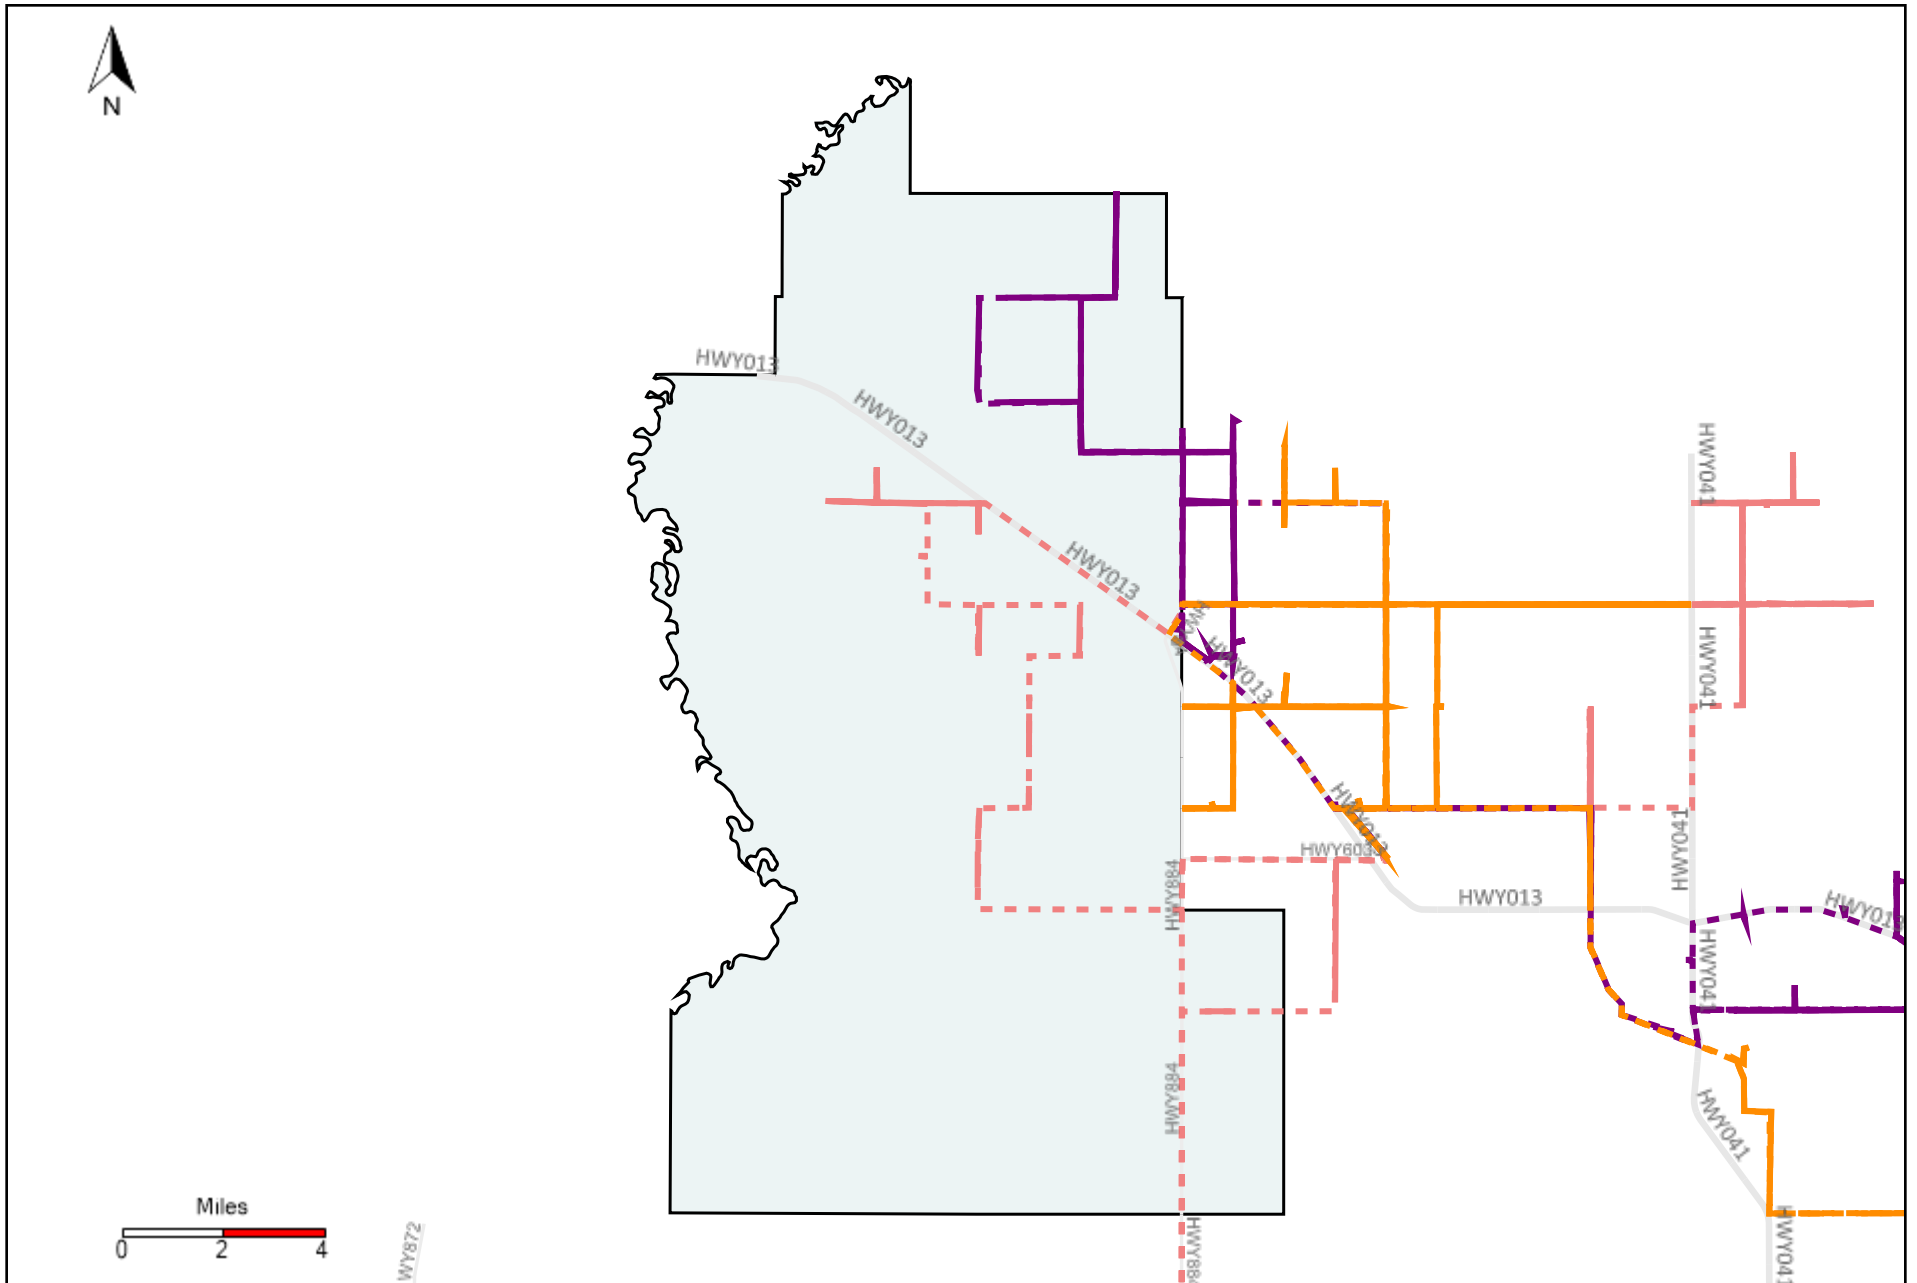

Provost Weekly Grader Report (2021-01-31 ~ 2021-02-06)

Division: 1 Grader Report(2021-01-31 ~ 2021-02-06)

Vehicle Name List	Total Distance(km)	Total Hours
*****	747.15	40 hrs 4 min 7 sec

Division: 2 Grader Report(2021-01-31 ~ 2021-02-06)

Vehicle Name List	Total Distance(km)	Total Hours
*****	747.15	40 hrs 4 min 7 sec

Division: 3 Grader Report(2021-01-31 ~ 2021-02-06)

Vehicle Name List	Total Distance(km)	Total Hours
*****	1432.76	84 hrs 17 min 17 sec

Division: 4 Grader Report(2021-01-31 ~ 2021-02-06)

Vehicle Name List	Total Distance(km)	Total Hours
*****	1533.57	97 hrs 50 min 19 sec

Division: 5 Grader Report(2021-01-31 ~ 2021-02-06)

Vehicle Name List	Total Distance(km)	Total Hours
*****	508	32 hrs 39 min 57 sec

Division: 6 Grader Report(2021-01-31 ~ 2021-02-06)

Vehicle Name List	Total Distance(km)	Total Hours
*****	727.91	50 hrs 27 min 2 sec

Division: 7 Grader Report(2021-01-31 ~ 2021-02-06)

Vehicle Name List	Total Distance(km)	Total Hours
*****	727.91	50 hrs 27 min 2 sec