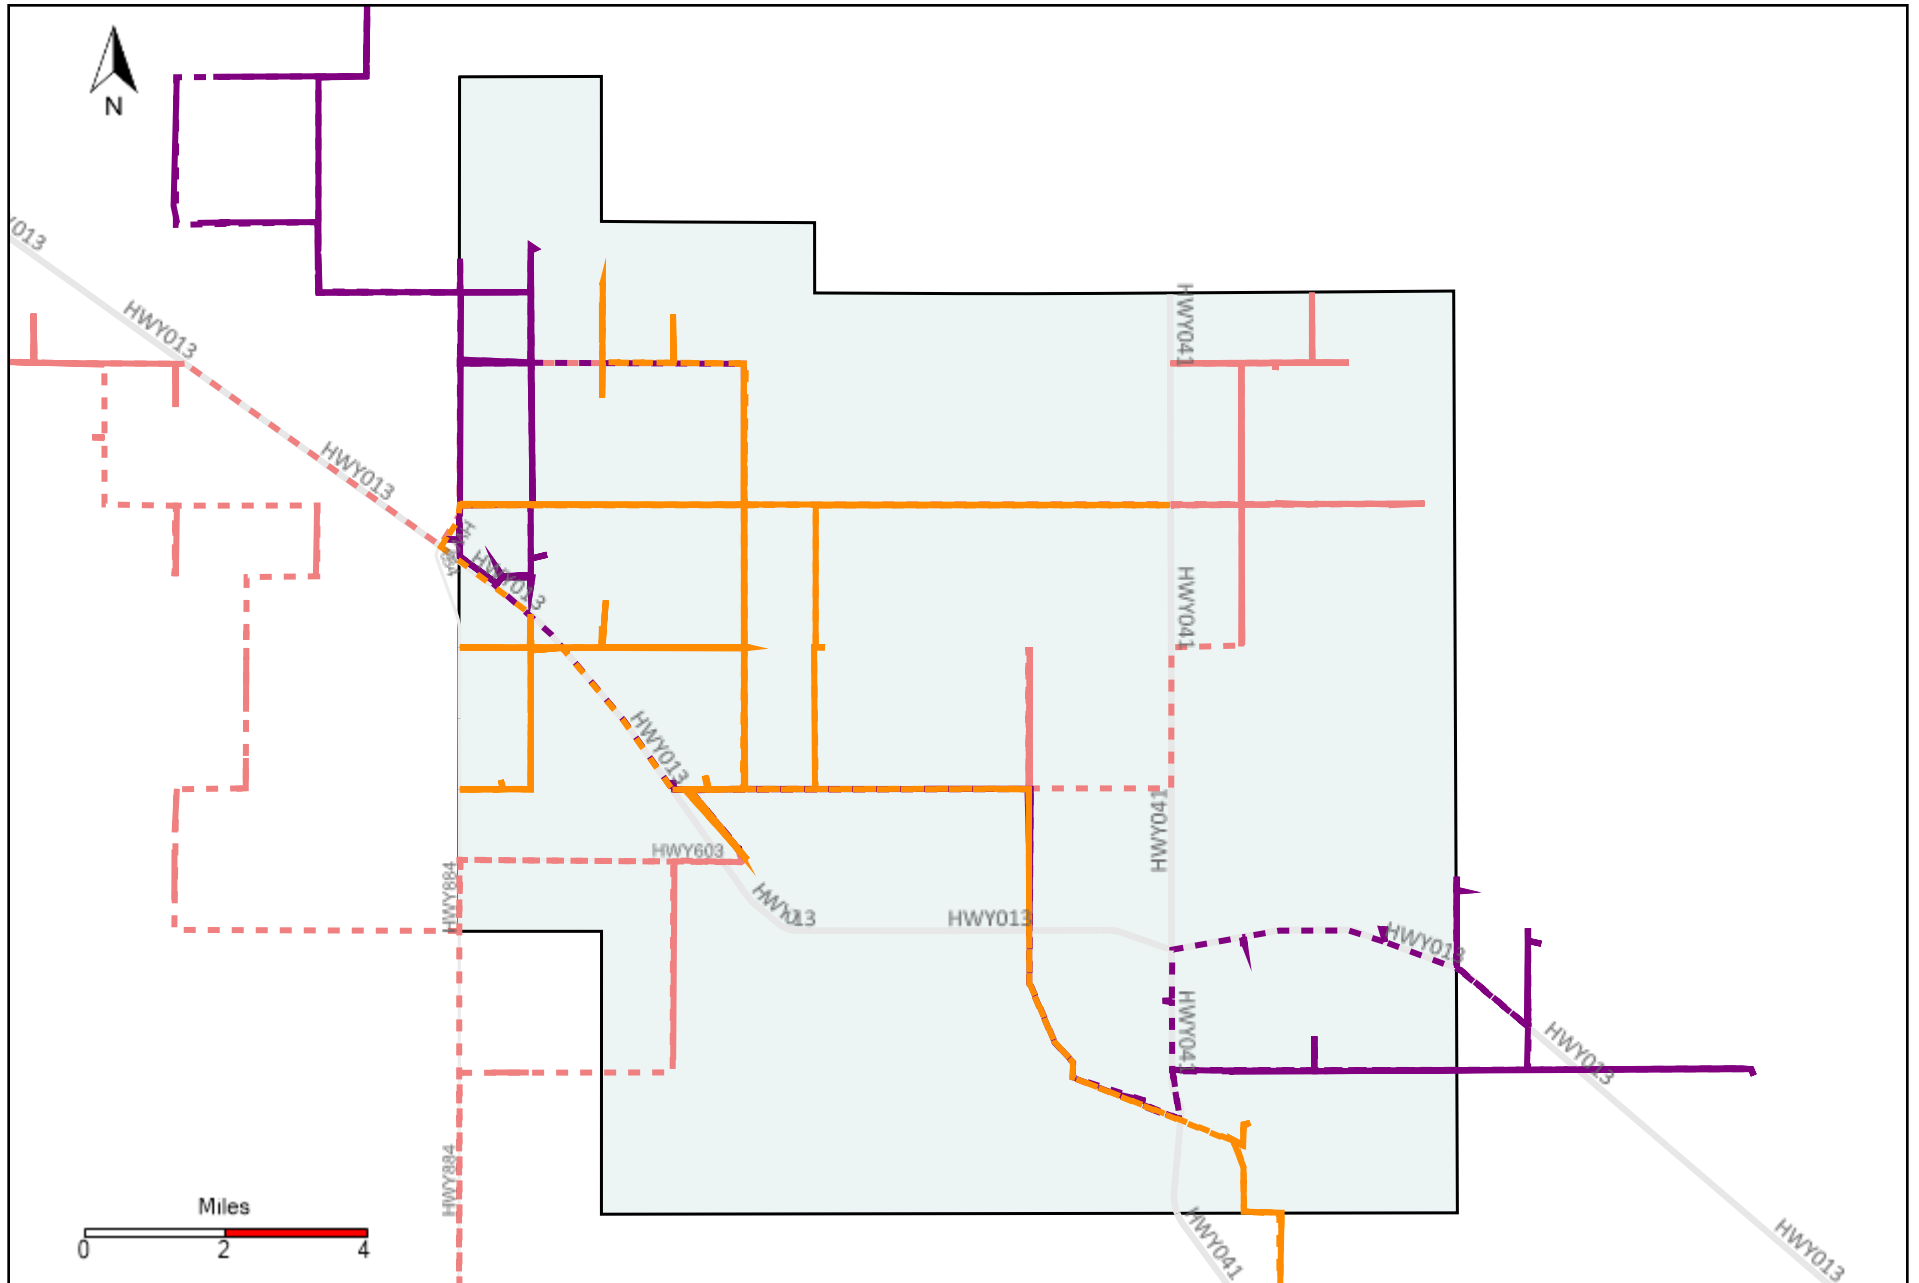

Vehicle Name List	Total Distance(km)	Total Hours
*****	747.15	40 hrs 4 min 7 sec

Division: 3 Grader Report(2021-01-31 ~ 2021-02-06)

Vehicle Name List	Total Distance(km)	Total Hours
*****	1432.76	84 hrs 17 min 17 sec

Division: 4 Grader Report(2021-01-31 ~ 2021-02-06)

Vehicle Name List	Total Distance(km)	Total Hours
*****	1533.57	97 hrs 50 min 19 sec

Division: 5 Grader Report(2021-01-31 ~ 2021-02-06)

Vehicle Name List	Total Distance(km)	Total Hours
*****	508	32 hrs 39 min 57 sec

Division: 6 Grader Report(2021-01-31 ~ 2021-02-06)

Vehicle Name List	Total Distance(km)	Total Hours
*****	727.91	50 hrs 27 min 2 sec

Division: 7 Grader Report(2021-01-31 ~ 2021-02-06)

Vehicle Name List	Total Distance(km)	Total Hours
*****	727.91	50 hrs 27 min 2 sec