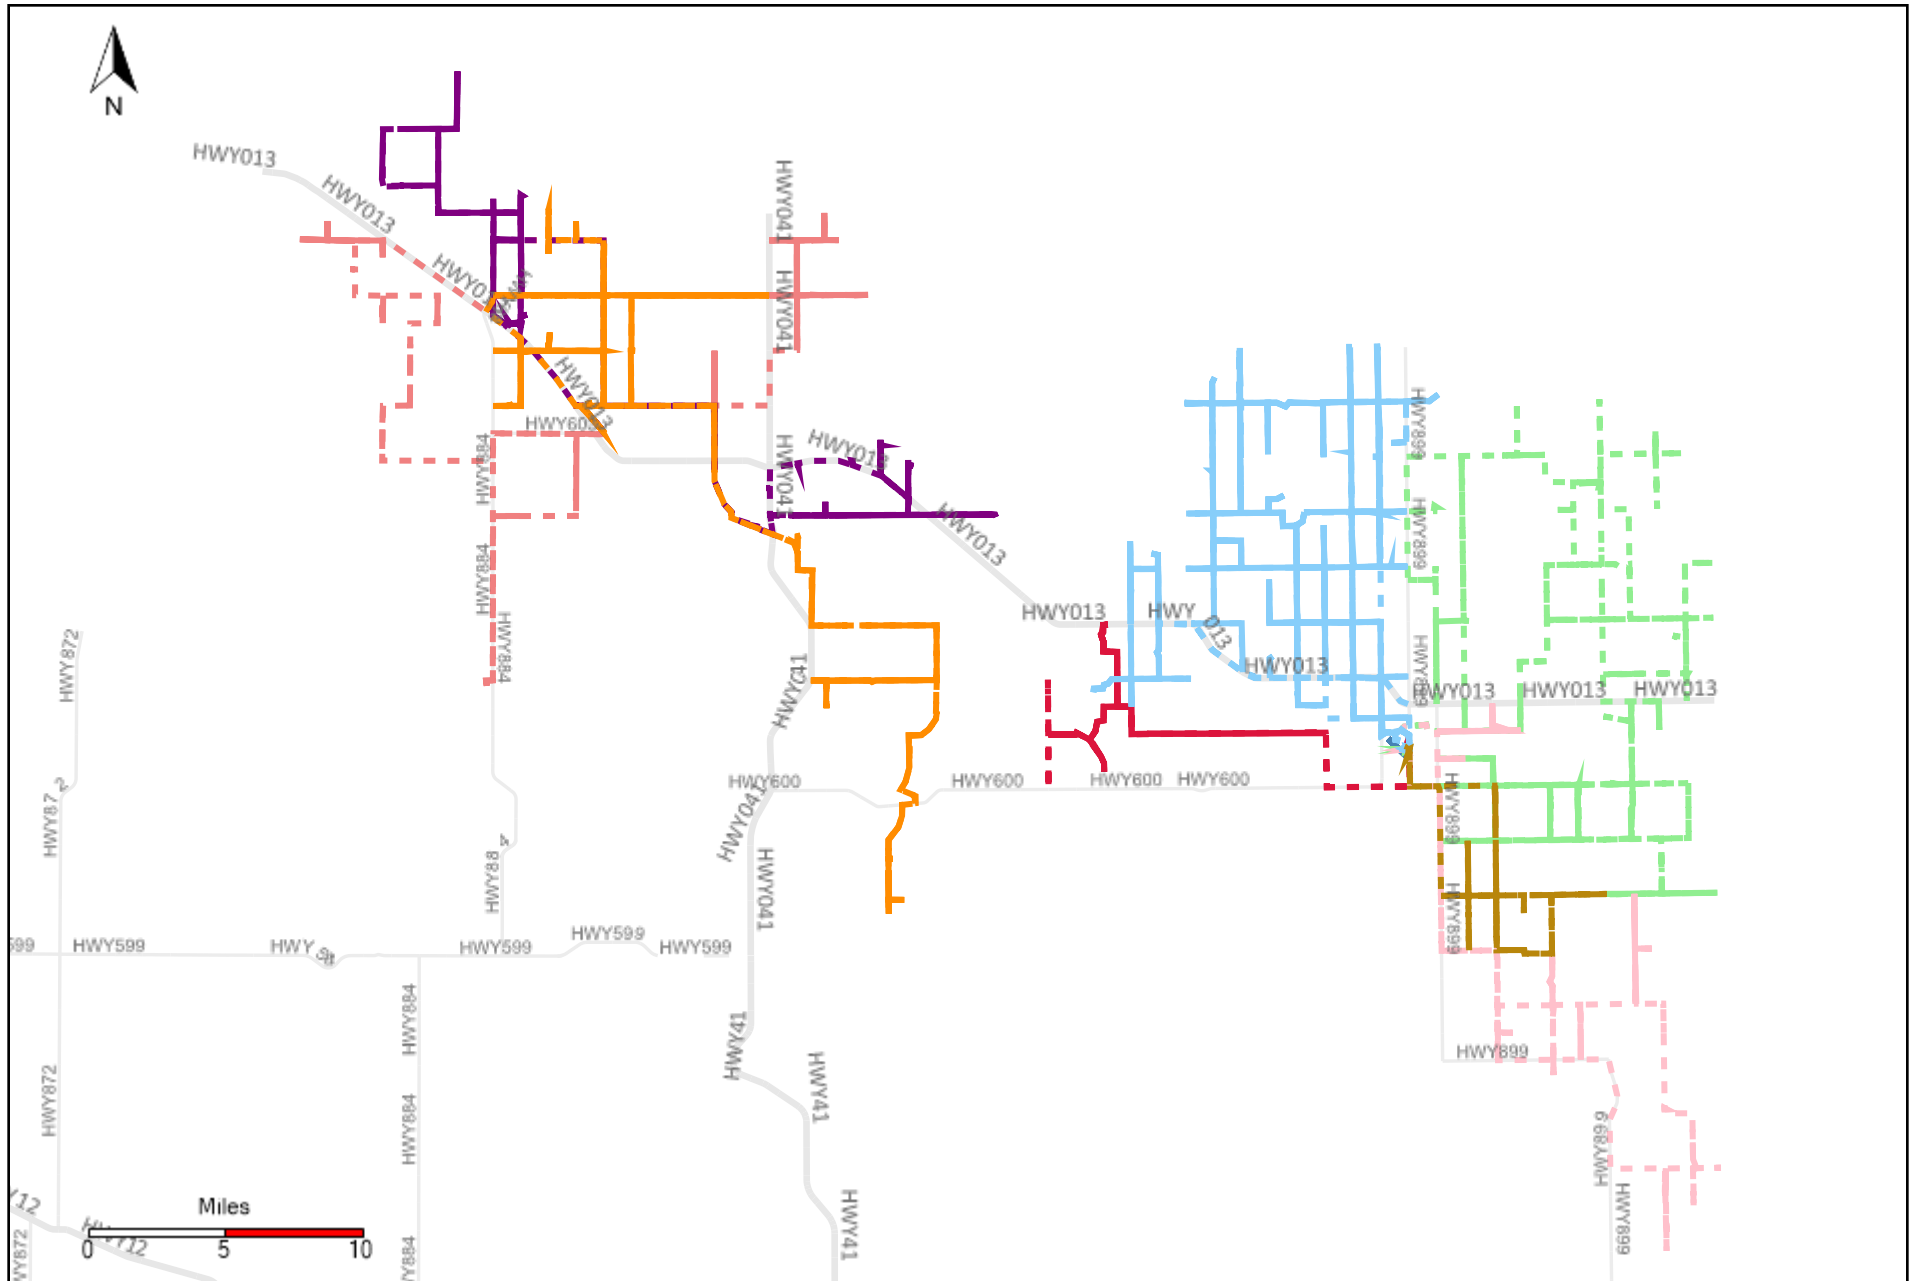

Provost Weekly Grader Report (2021-01-31 ~ 2021-02-06)

Division: 1 Grader Report(2021-01-31 ~ 2021-02-06)

Vehicle Name List	Total Distance(km)	Total Hours
*****	747.15	40 hrs 4 min 7 sec

Division: 2 Grader Report(2021-01-31 ~ 2021-02-06)

Vehicle Name List	Total Distance(km)	Total Hours
*****	747.15	40 hrs 4 min 7 sec

Division: 3 Grader Report(2021-01-31 ~ 2021-02-06)

Vehicle Name List	Total Distance(km)	Total Hours
*****	1432.76	84 hrs 17 min 17 sec

Division: 4 Grader Report(2021-01-31 ~ 2021-02-06)

Vehicle Name List	Total Distance(km)	Total Hours
*****	1533.57	97 hrs 50 min 19 sec

Division: 5 Grader Report(2021-01-31 ~ 2021-02-06)

Vehicle Name List	Total Distance(km)	Total Hours
*****	508	32 hrs 39 min 57 sec

Division: 6 Grader Report(2021-01-31 ~ 2021-02-06)

Vehicle Name List	Total Distance(km)	Total Hours
*****	727.91	50 hrs 27 min 2 sec

Division: 7 Grader Report(2021-01-31 ~ 2021-02-06)

Vehicle Name List	Total Distance(km)	Total Hours
*****	727.91	50 hrs 27 min 2 sec