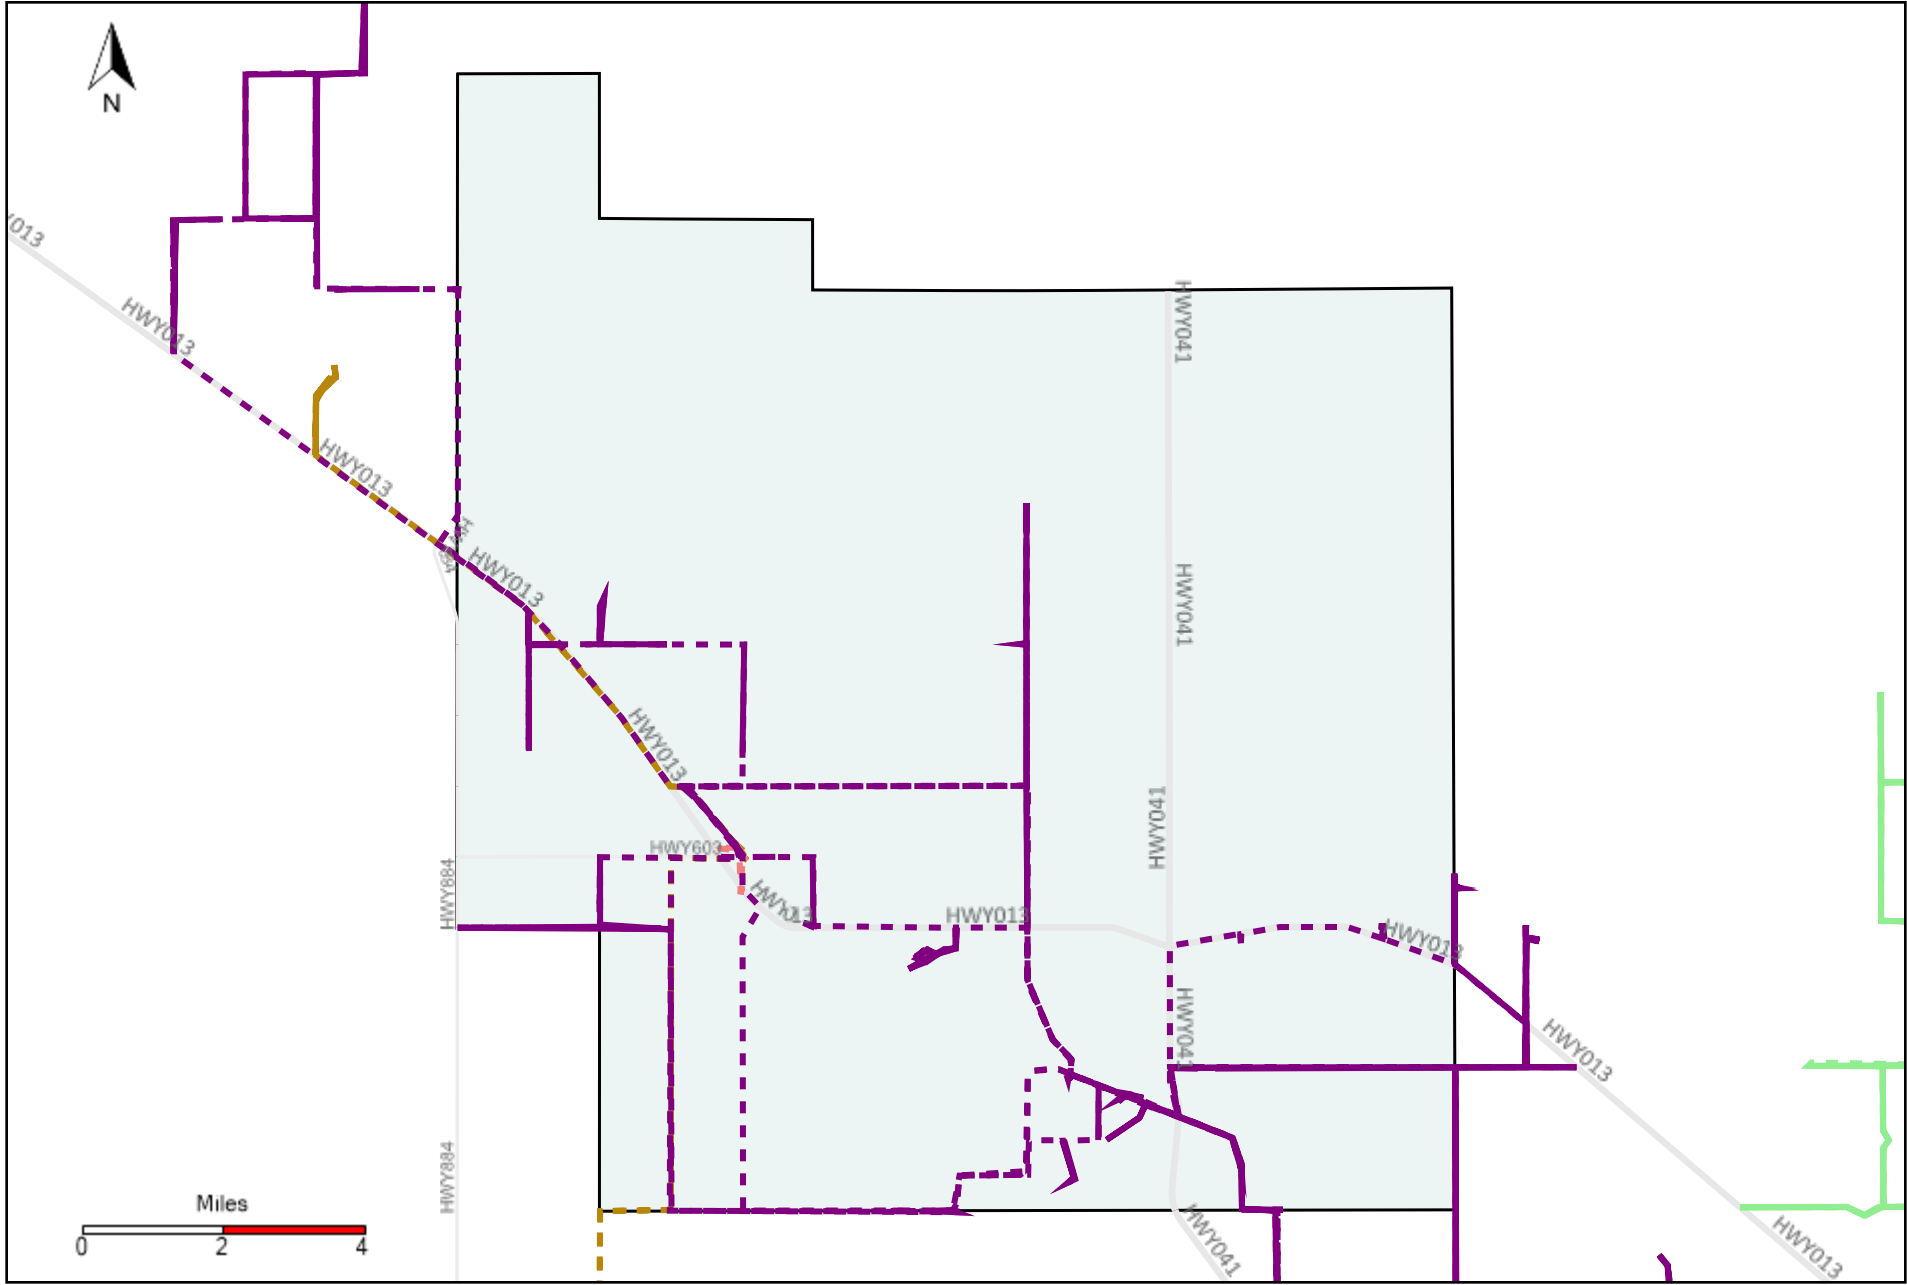

Division: 6 Grader Report(2021-01-24 ~ 2021-01-30)

Vehicle Name List	Total Distance(km)	Total Hours
*****	641.5	47 hrs 49 min 57 sec