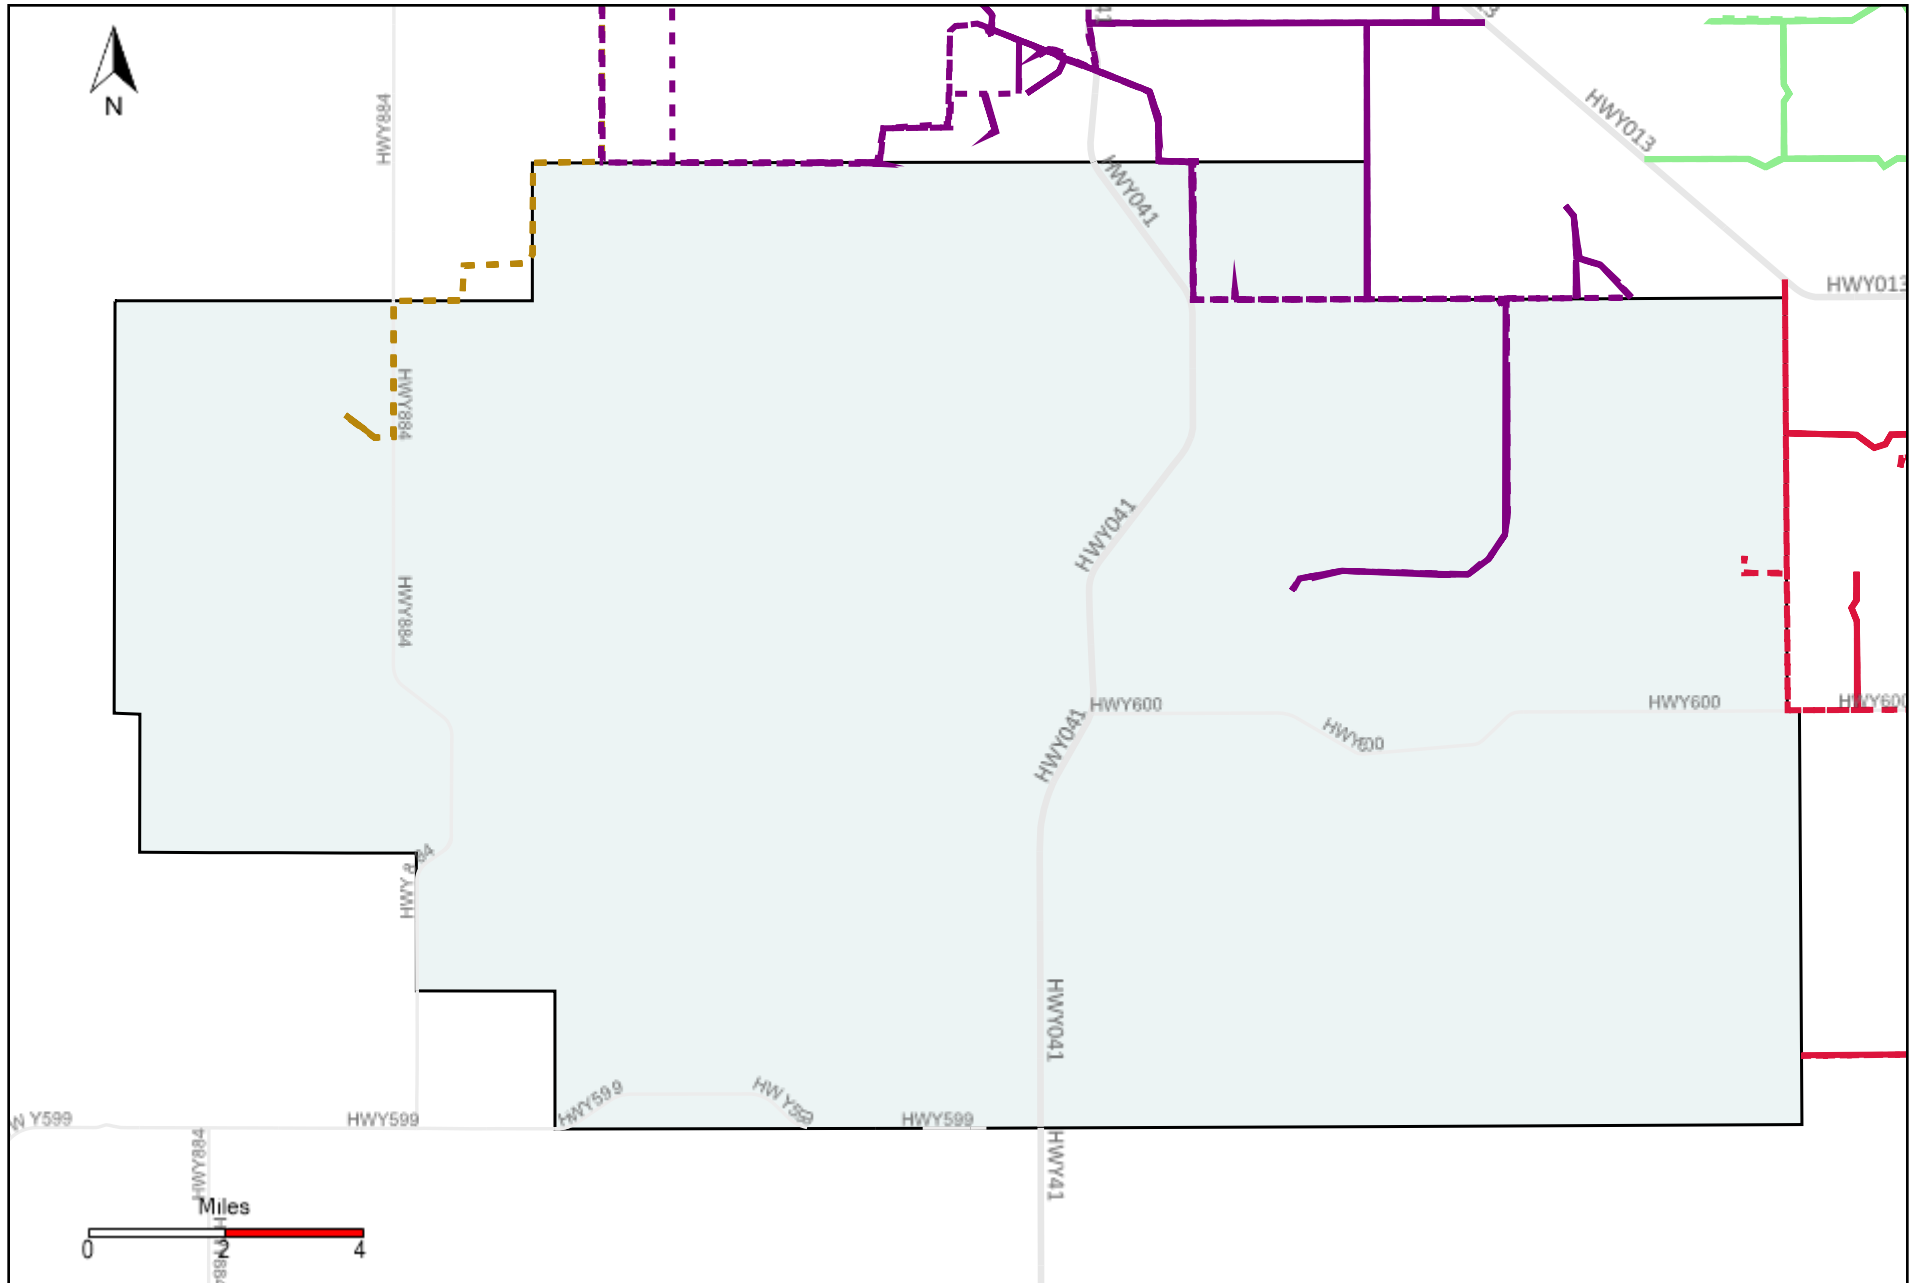

Division: 5 Grader Report(2021-01-24 ~ 2021-01-30)

Vehicle Name List	Total Distance(km)	Total Hours
*****	1241.11	79 hrs 14 min 47 sec