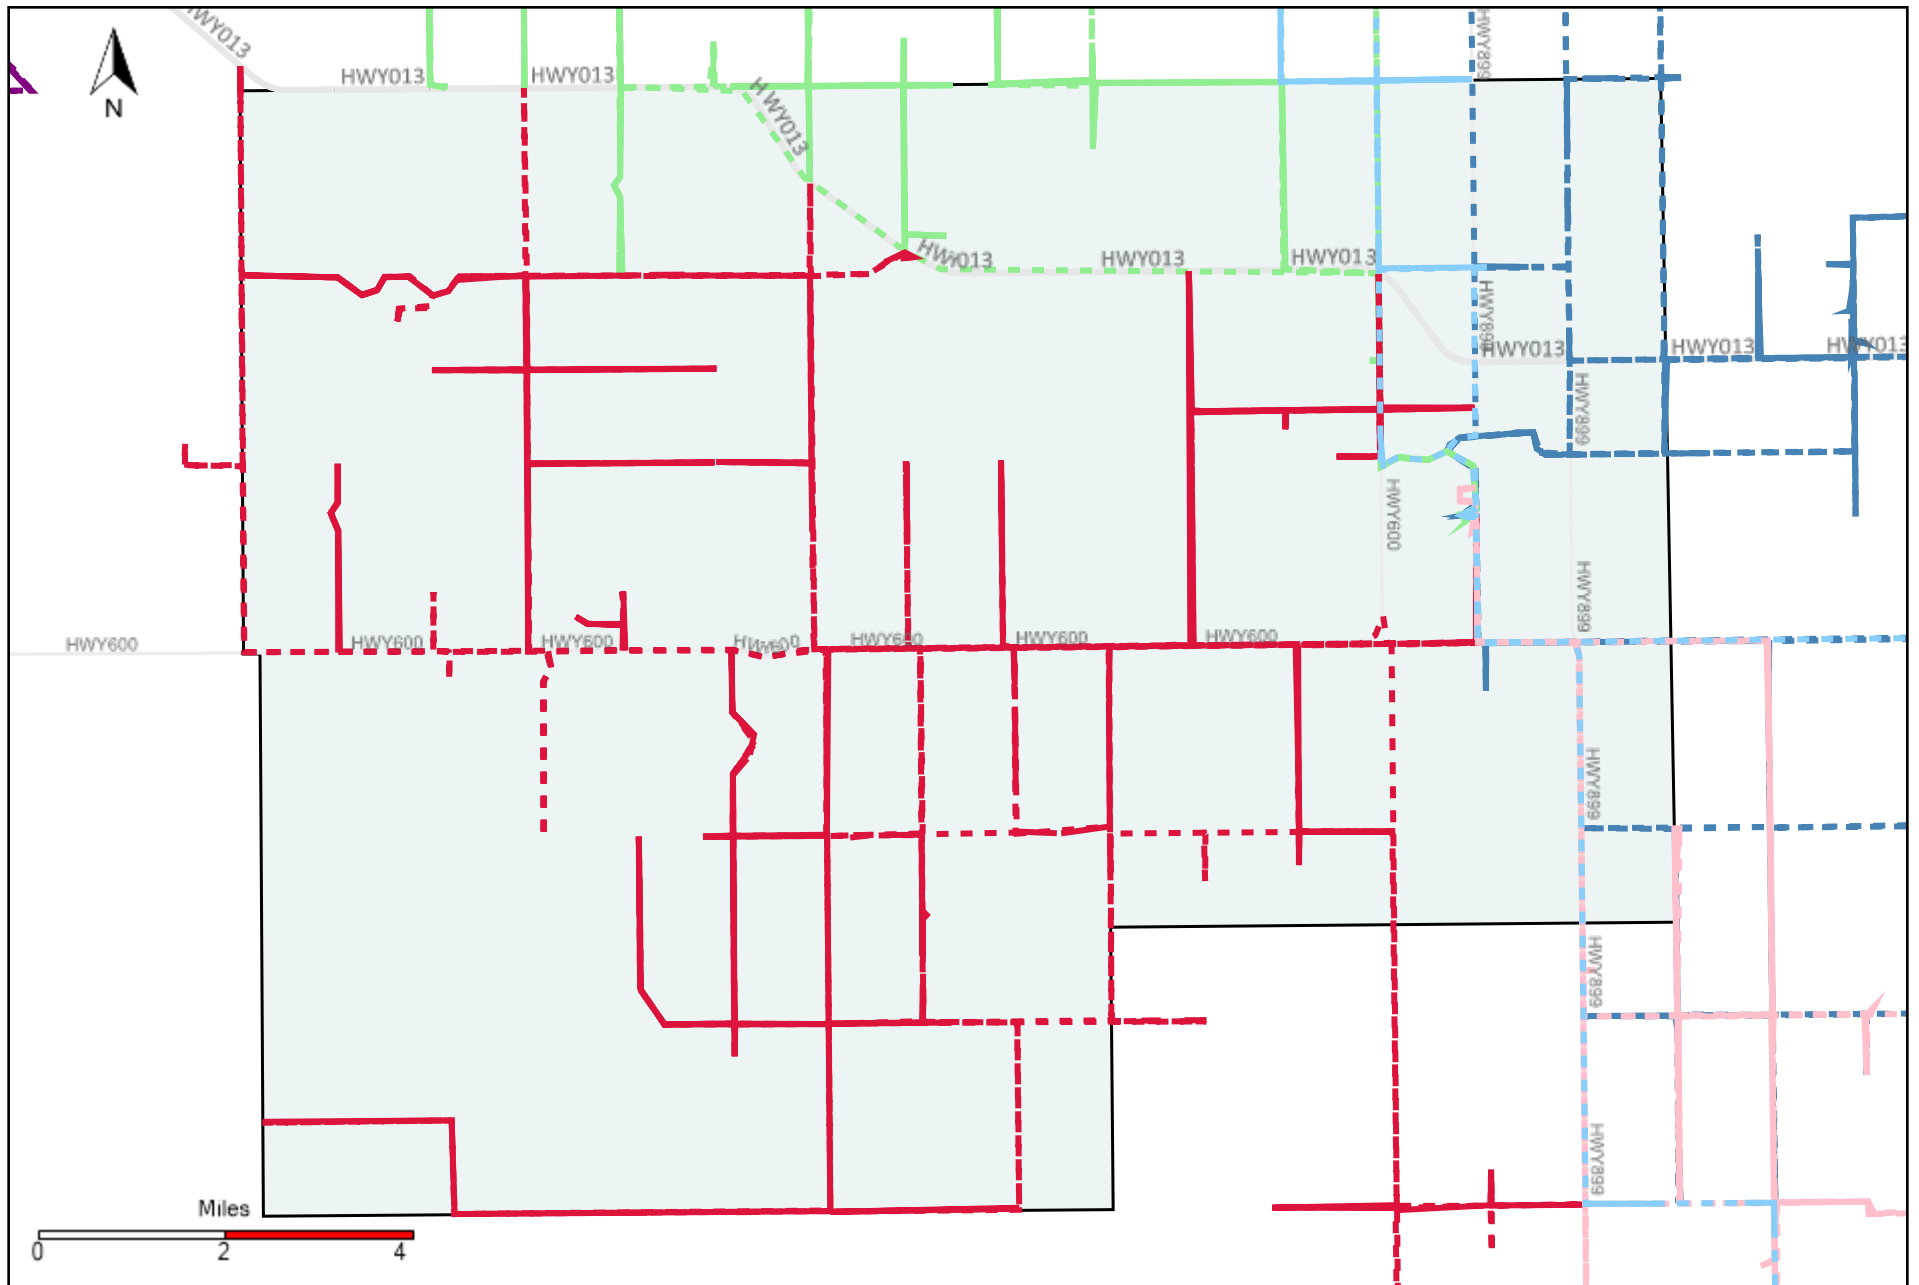

# Division: 1 Grader Report(2021-01-24 ~ 2021-01-30)

Vehicle Name List	Total Distance(km)	Total Hours
*****	2219.85	118 hrs 15 min 17 sec

# Division: 2 Grader Report(2021-01-24 ~ 2021-01-30)

Vehicle Name List	Total Distance(km)	Total Hours
*****	1614.79	85 hrs 14 min 17 sec

# Division: 3 Grader Report(2021-01-24 ~ 2021-01-30)

Vehicle Name List	Total Distance(km)	Total Hours
*****	2666.52	142 hrs 56 min 34 sec

# Division: 5 Grader Report(2021-01-24 ~ 2021-01-30)

Vehicle Name List	Total Distance(km)	Total Hours
*****	1241.11	79 hrs 14 min 47 sec