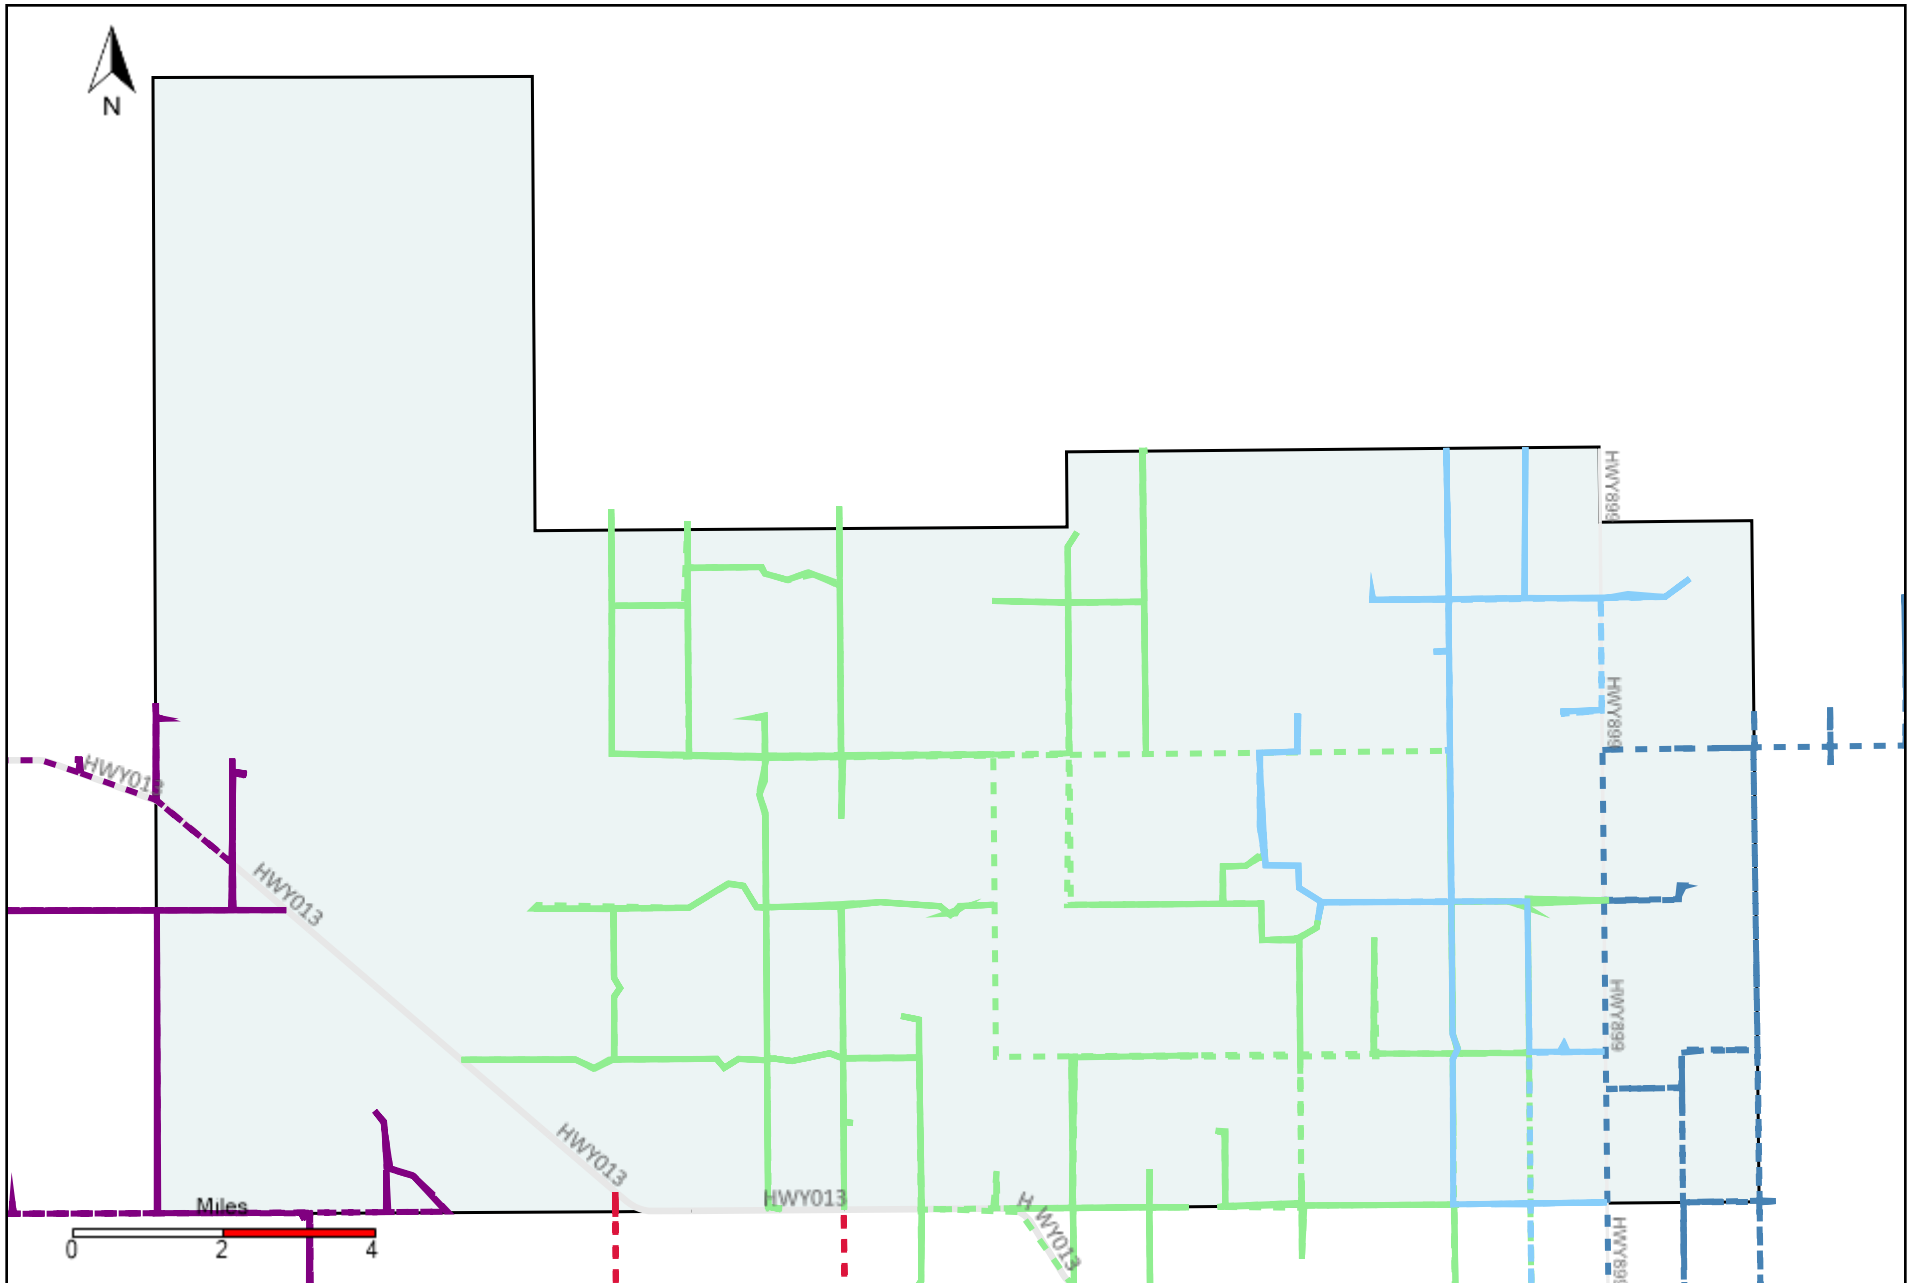

Division: 4 Grader Report(2021-01-24 ~ 2021-01-30)

Vehicle Name List	Total Distance(km)	Total Hours
*****	2643.93	153 hrs 4 min 42 sec