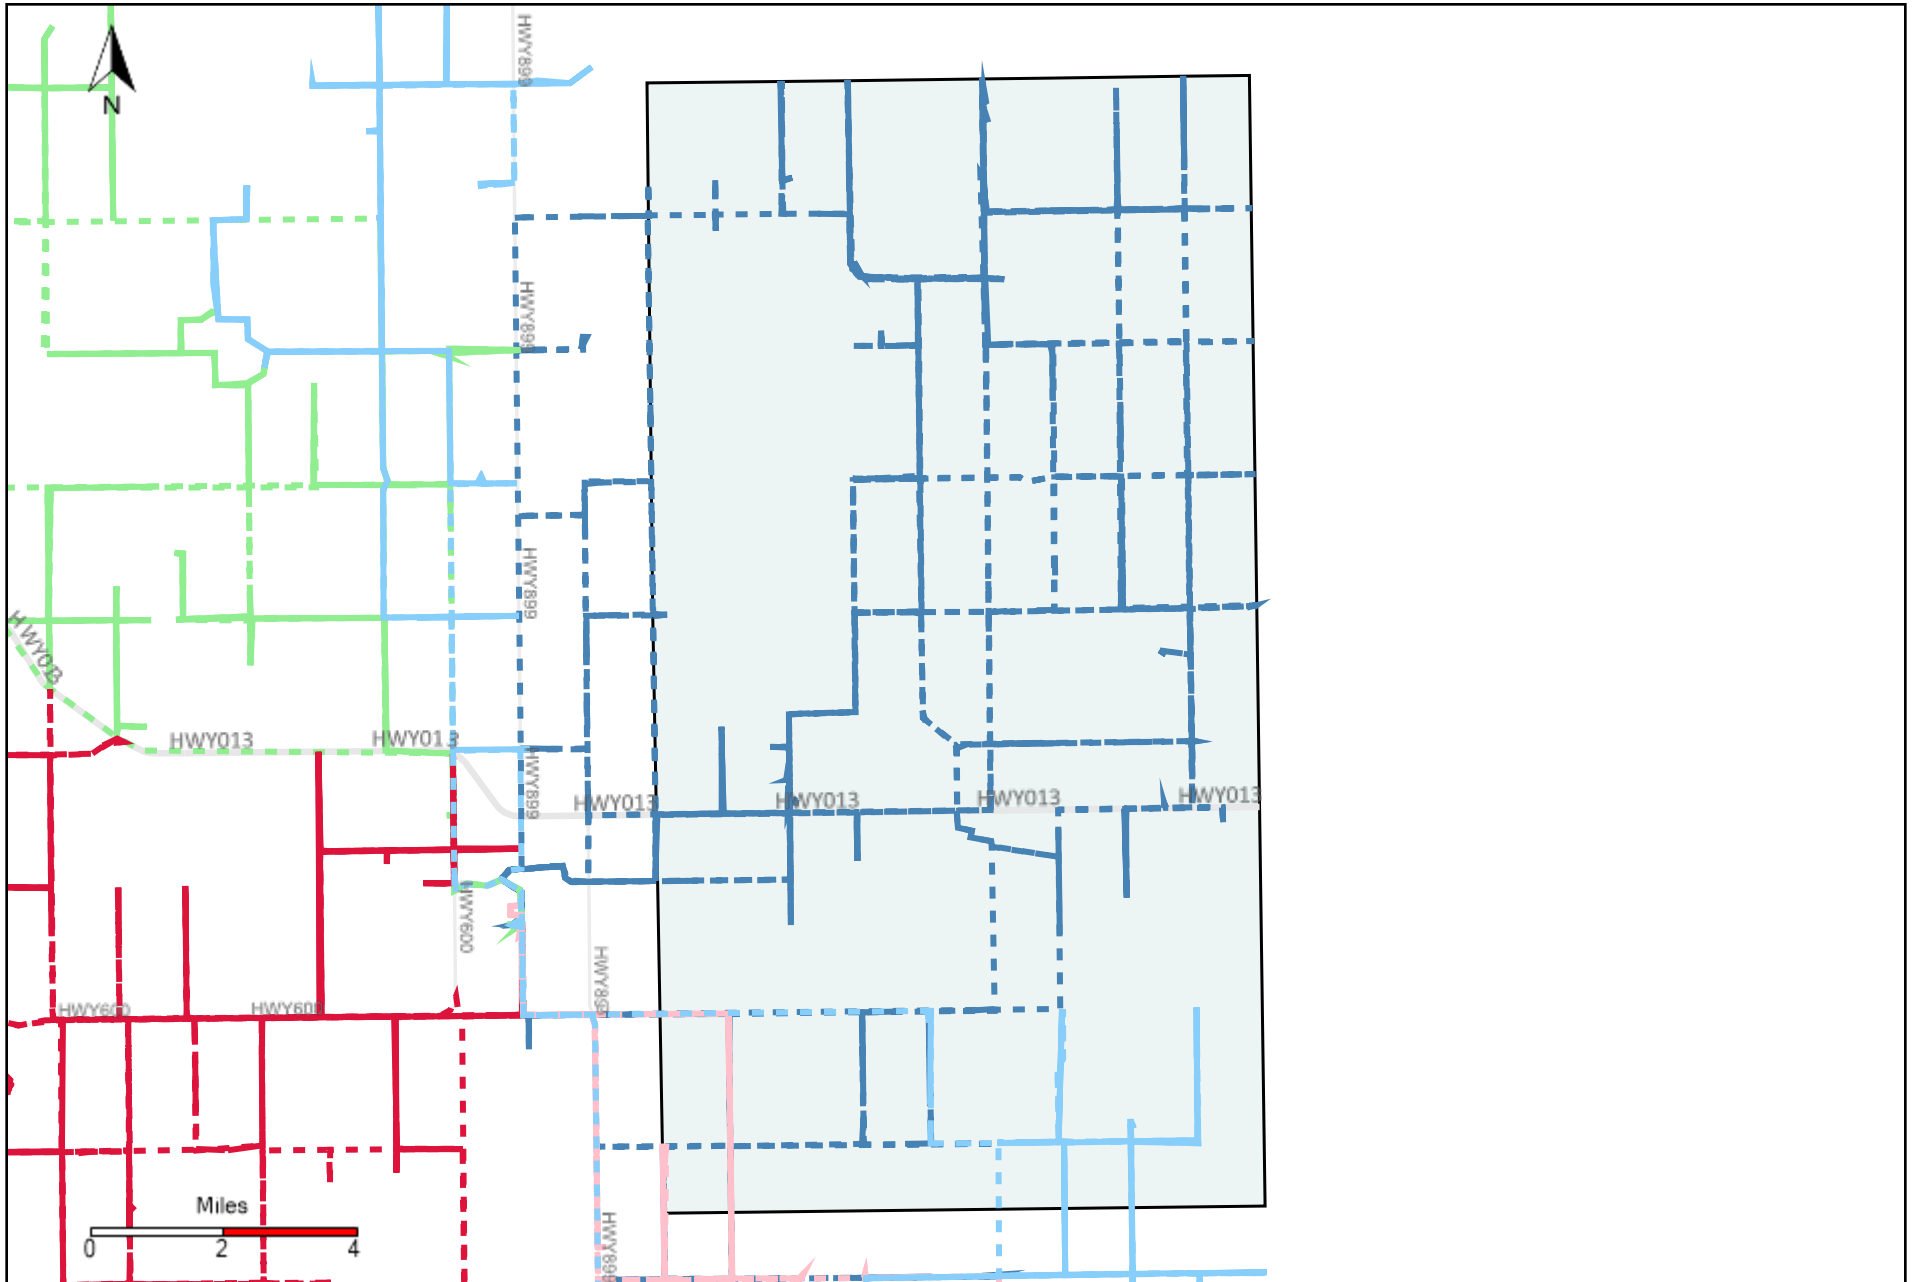

# Provost Weekly Grader Report (2021-01-24 ~ 2021-01-30)

# Division: 1 Grader Report(2021-01-24 ~ 2021-01-30)

Vehicle Name List	Total Distance(km)	Total Hours
*****	2219.85	118 hrs 15 min 17 sec

# Division: 2 Grader Report(2021-01-24 ~ 2021-01-30)

Vehicle Name List	Total Distance(km)	Total Hours
*****	1614.79	85 hrs 14 min 17 sec