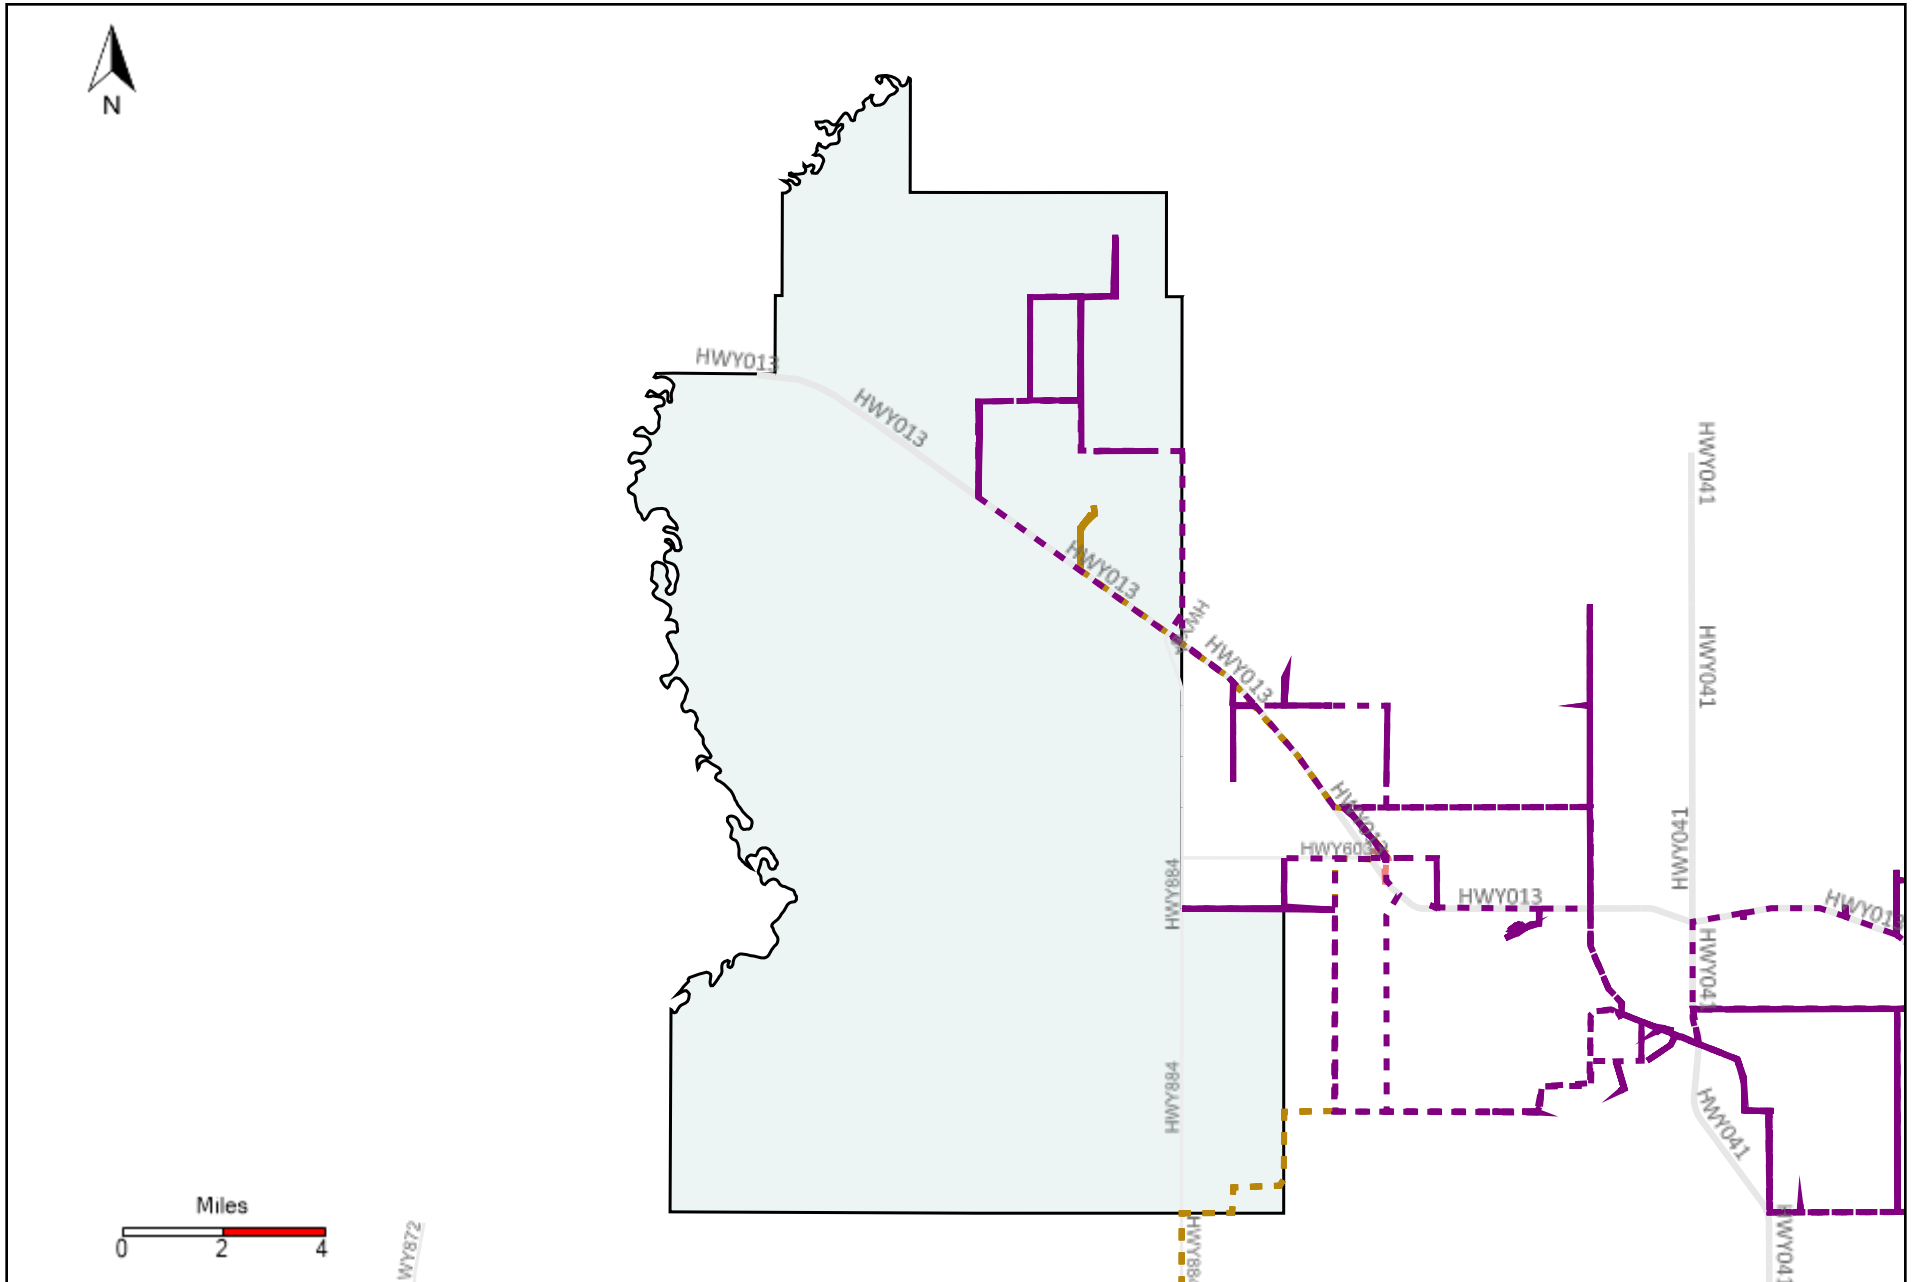

Division: 7 Grader Report(2021-01-24 ~ 2021-01-30)

Vehicle Name List	Total Distance(km)	Total Hours
*****	636.06	46 hrs 13 min 47 sec