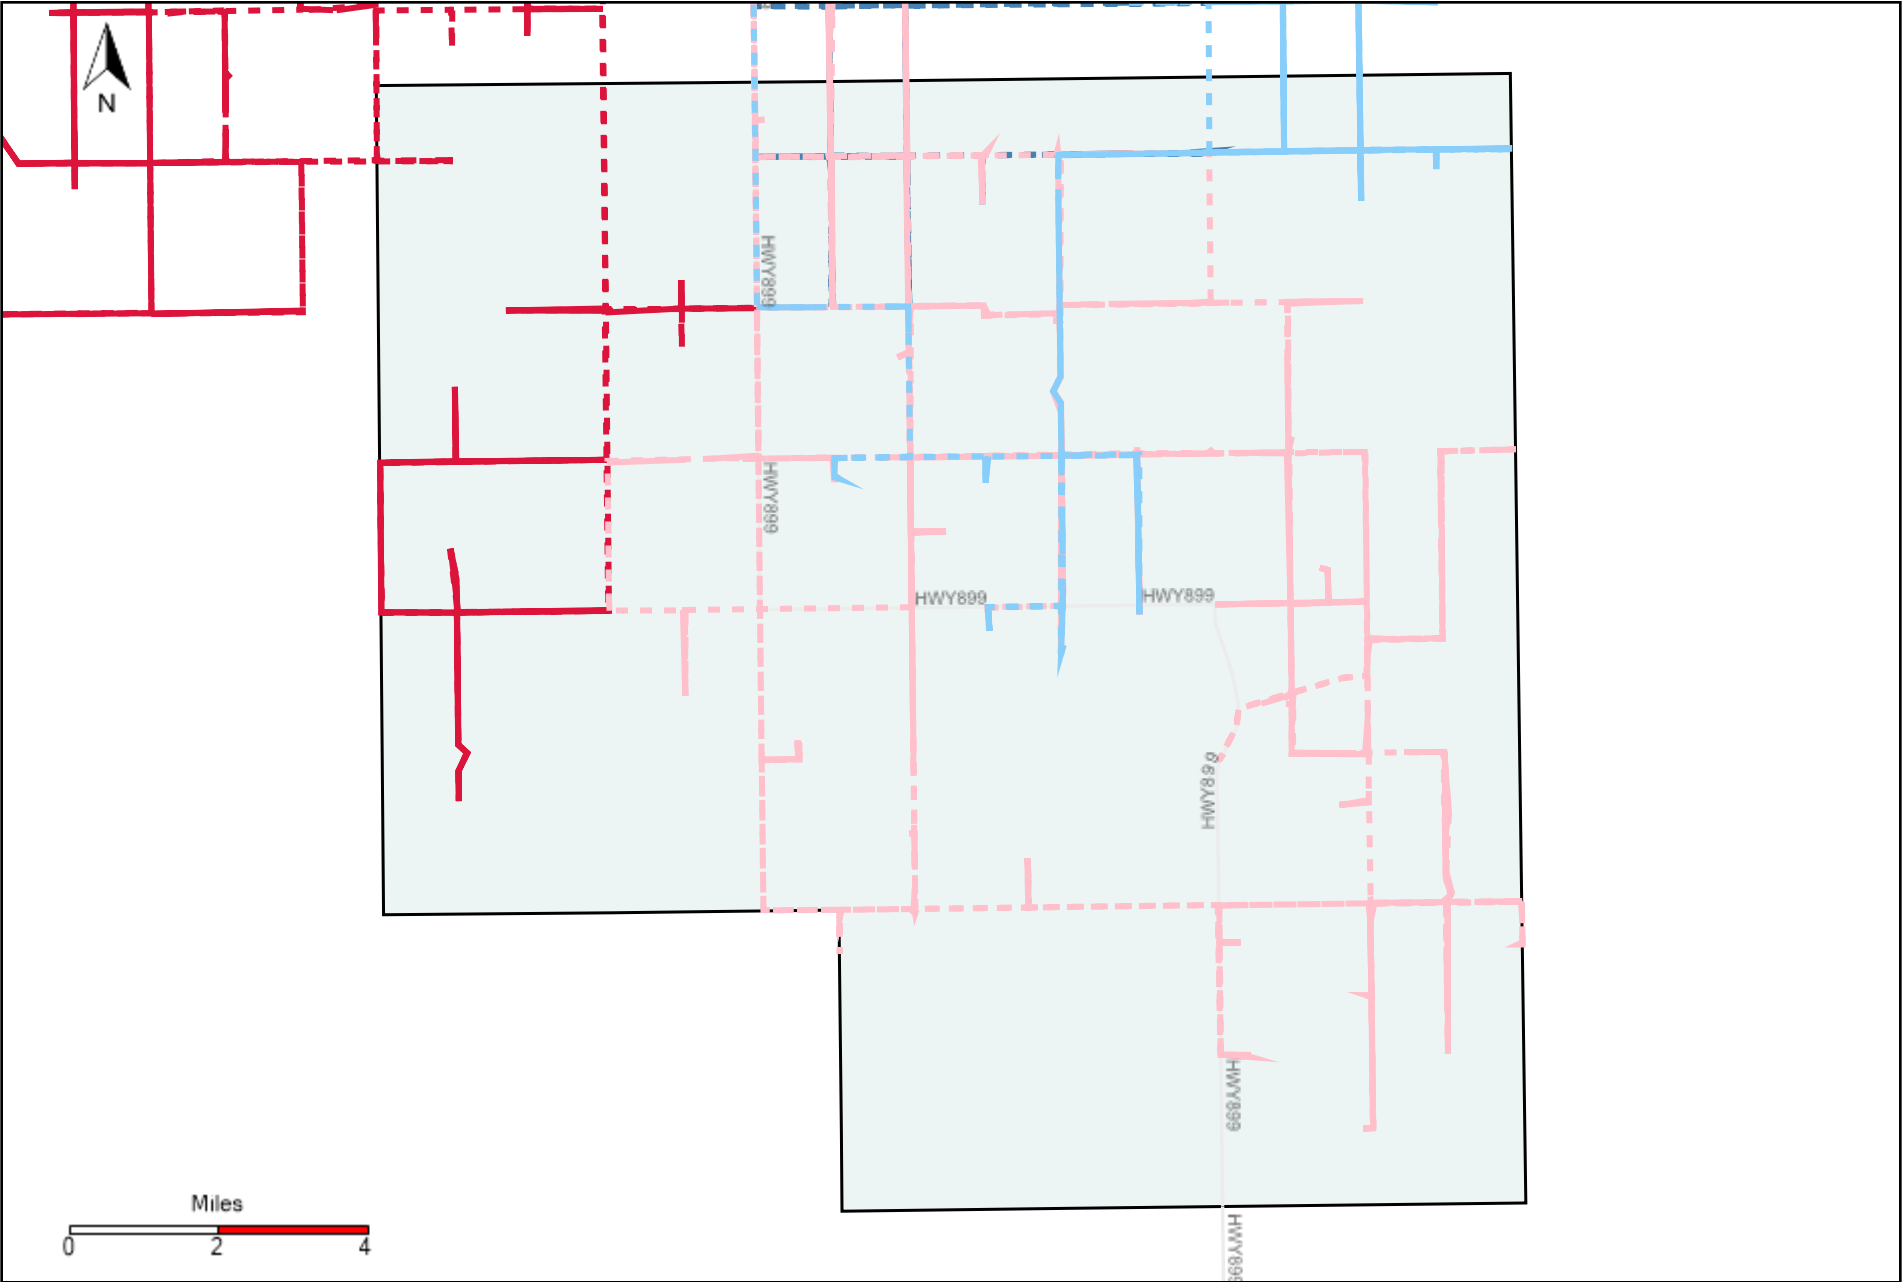

# Provost Weekly Grader Report (2021-01-24 ~ 2021-01-30)

# Division: 1 Grader Report(2021-01-24 ~ 2021-01-30)

Vehicle Name List	Total Distance(km)	Total Hours
*****	2219.85	118 hrs 15 min 17 sec

# Division: 2 Grader Report(2021-01-24 ~ 2021-01-30)

Vehicle Name List	Total Distance(km)	Total Hours
*****	1614.79	85 hrs 14 min 17 sec

# Division: 7 Grader Report(2021-01-24 ~ 2021-01-30)

Vehicle Name List	Total Distance(km)	Total Hours
*****	636.06	46 hrs 13 min 47 sec