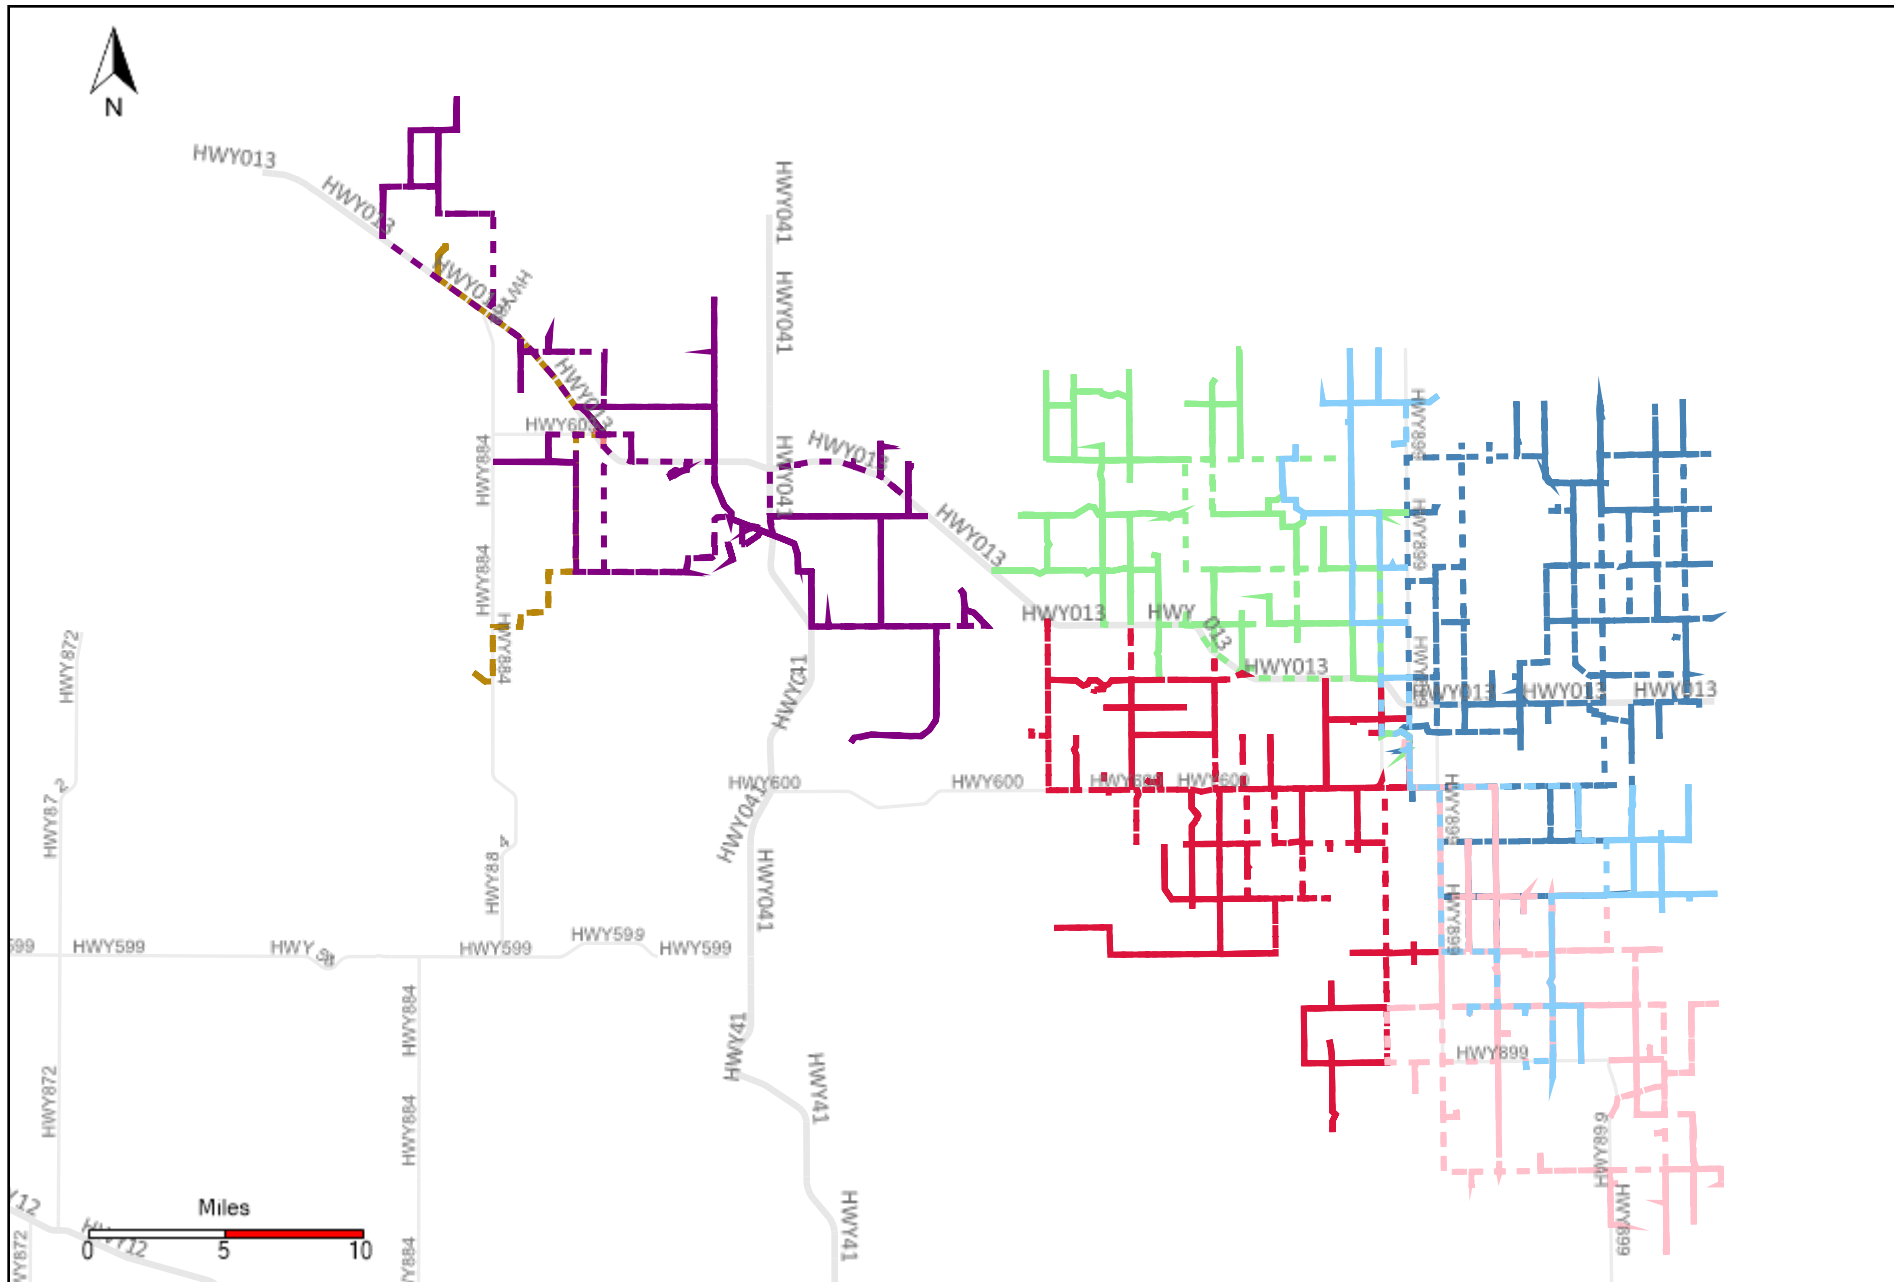

# Division: 1 Grader Report(2021-01-24 ~ 2021-01-30)

Vehicle Name List	Total Distance(km)	Total Hours
*****	2219.85	118 hrs 15 min 17 sec

# Division: 2 Grader Report(2021-01-24 ~ 2021-01-30)

Vehicle Name List	Total Distance(km)	Total Hours
*****	1614.79	85 hrs 14 min 17 sec

# Division: 5 Grader Report(2021-01-24 ~ 2021-01-30)

Vehicle Name List	Total Distance(km)	Total Hours
*****	1241.11	79 hrs 14 min 47 sec

# Division: 7 Grader Report(2021-01-24 ~ 2021-01-30)

Vehicle Name List	Total Distance(km)	Total Hours
*****	636.06	46 hrs 13 min 47 sec