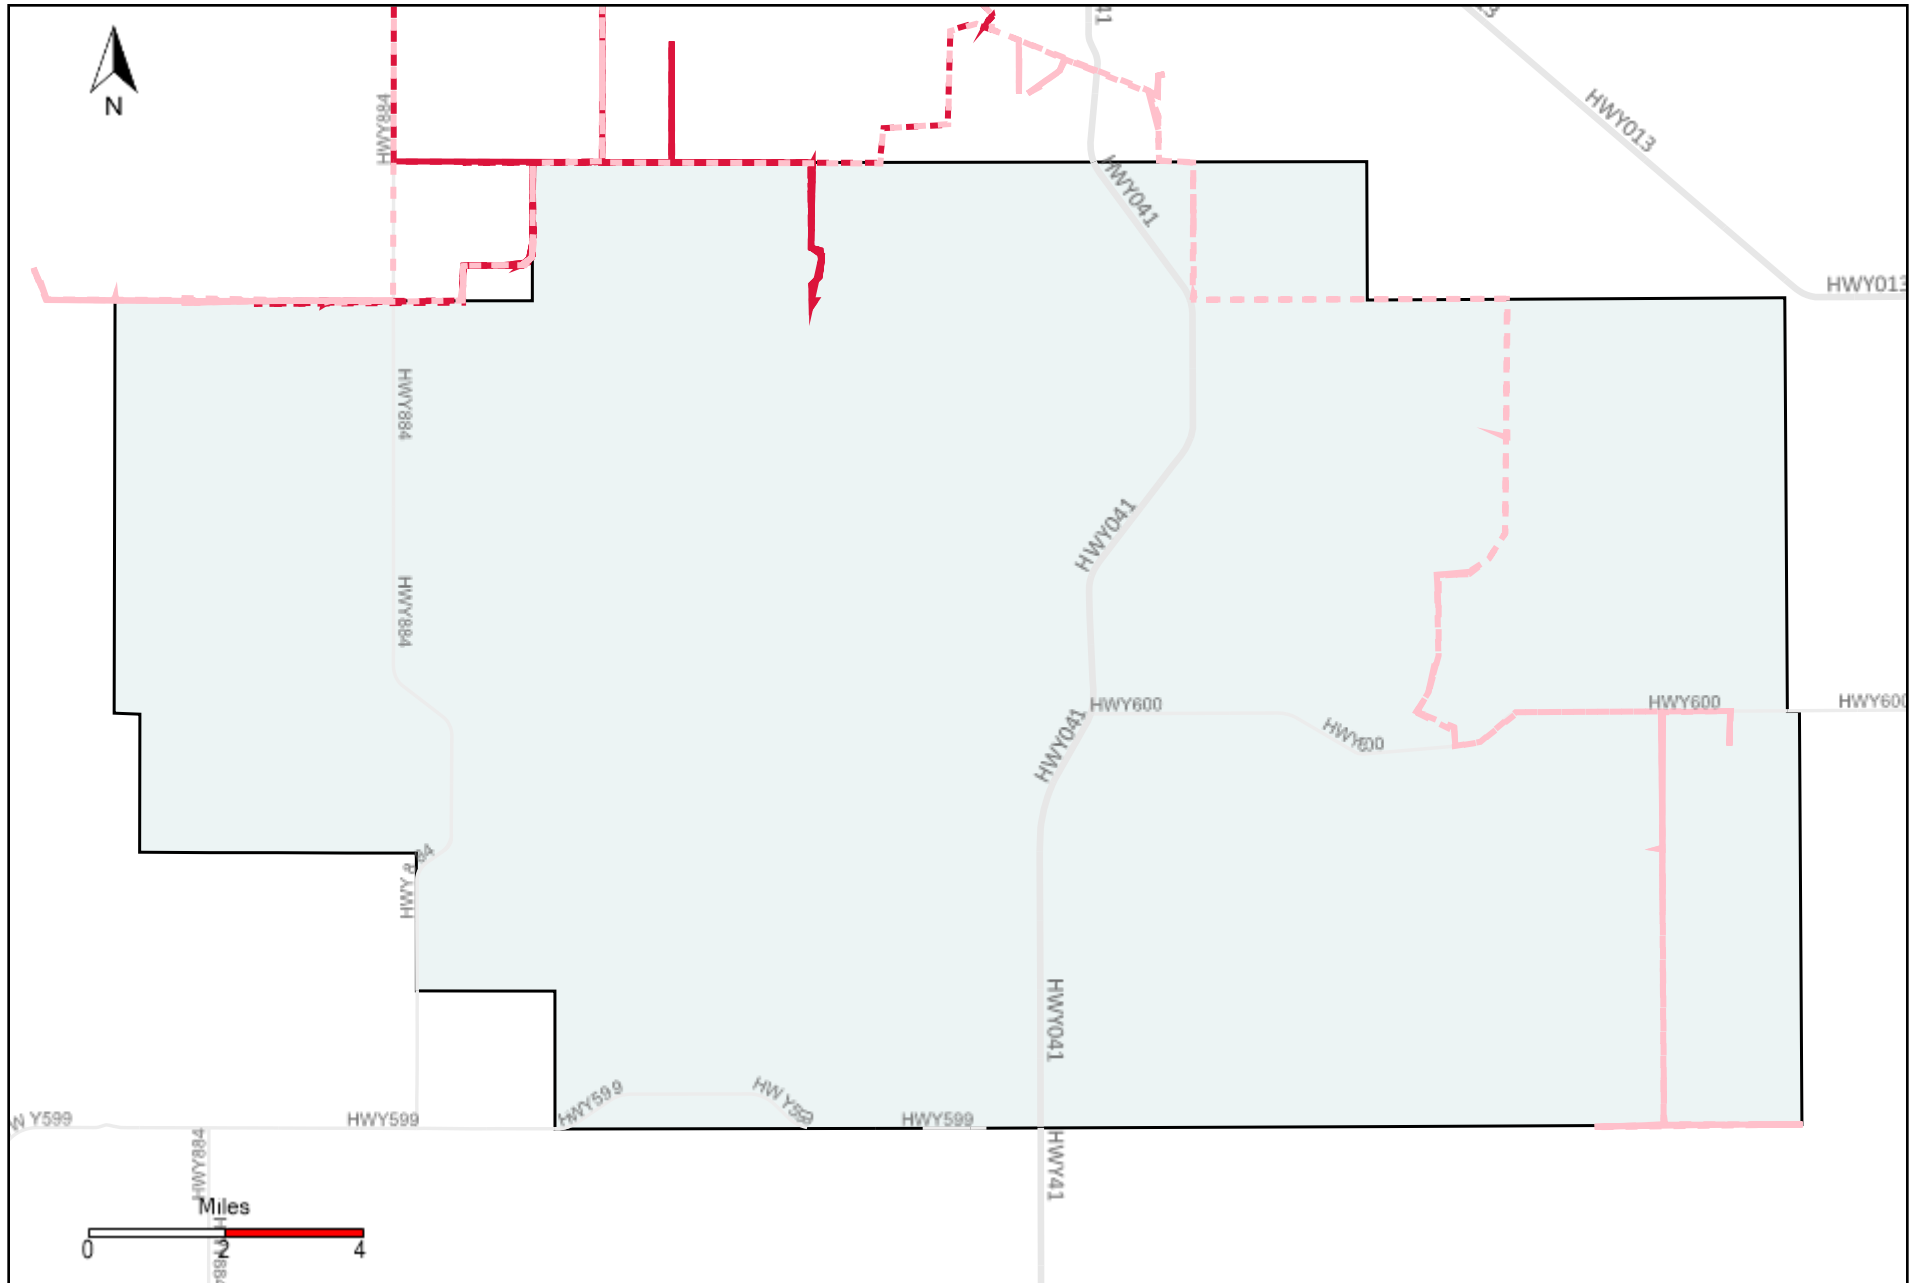

Division: 5 Grader Report(2021-01-17 ~ 2021-01-23)

Vehicle Name List	Total Distance(km)	Total Hours
*****	594.83	45 hrs 3 min 41 sec