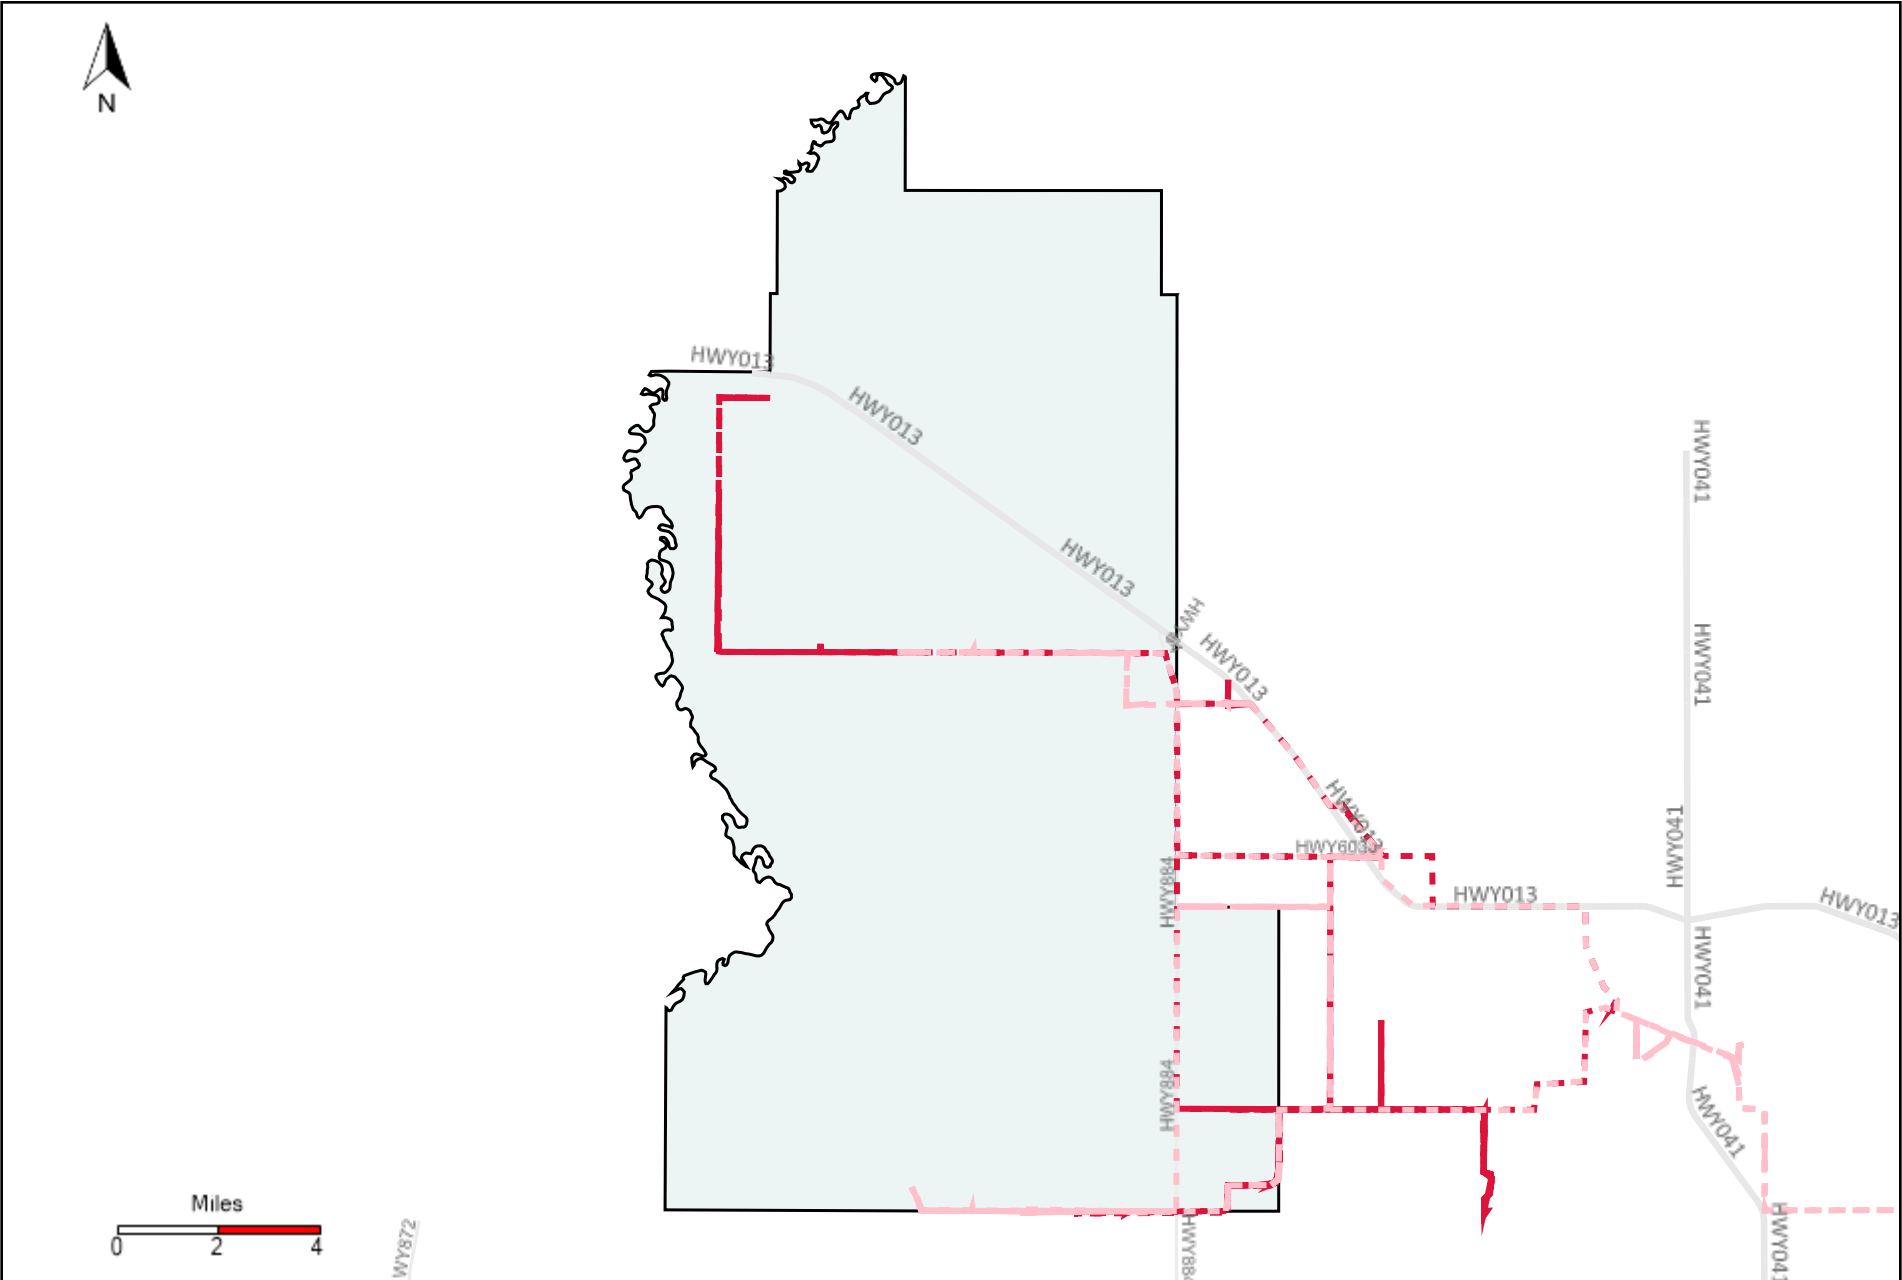

Vehicle Name List	Total Distance(km)	Total Hours
*****	920.45	49 hrs 31 min 34 sec

Division: 3 Grader Report(2021-01-17 ~ 2021-01-23)

Vehicle Name List	Total Distance(km)	Total Hours
*****	1228.37	72 hrs 54 min 0 sec

Division: 4 Grader Report(2021-01-17 ~ 2021-01-23)

Vehicle Name List	Total Distance(km)	Total Hours
*****	1228.37	72 hrs 54 min 0 sec

Division: 5 Grader Report(2021-01-17 ~ 2021-01-23)

Vehicle Name List	Total Distance(km)	Total Hours
*****	594.83	45 hrs 3 min 41 sec

Division: 6 Grader Report(2021-01-17 ~ 2021-01-23)

Vehicle Name List	Total Distance(km)	Total Hours
*****	594.83	45 hrs 3 min 41 sec

Division: 7 Grader Report(2021-01-17 ~ 2021-01-23)

Vehicle Name List	Total Distance(km)	Total Hours
*****	594.83	45 hrs 3 min 41 sec