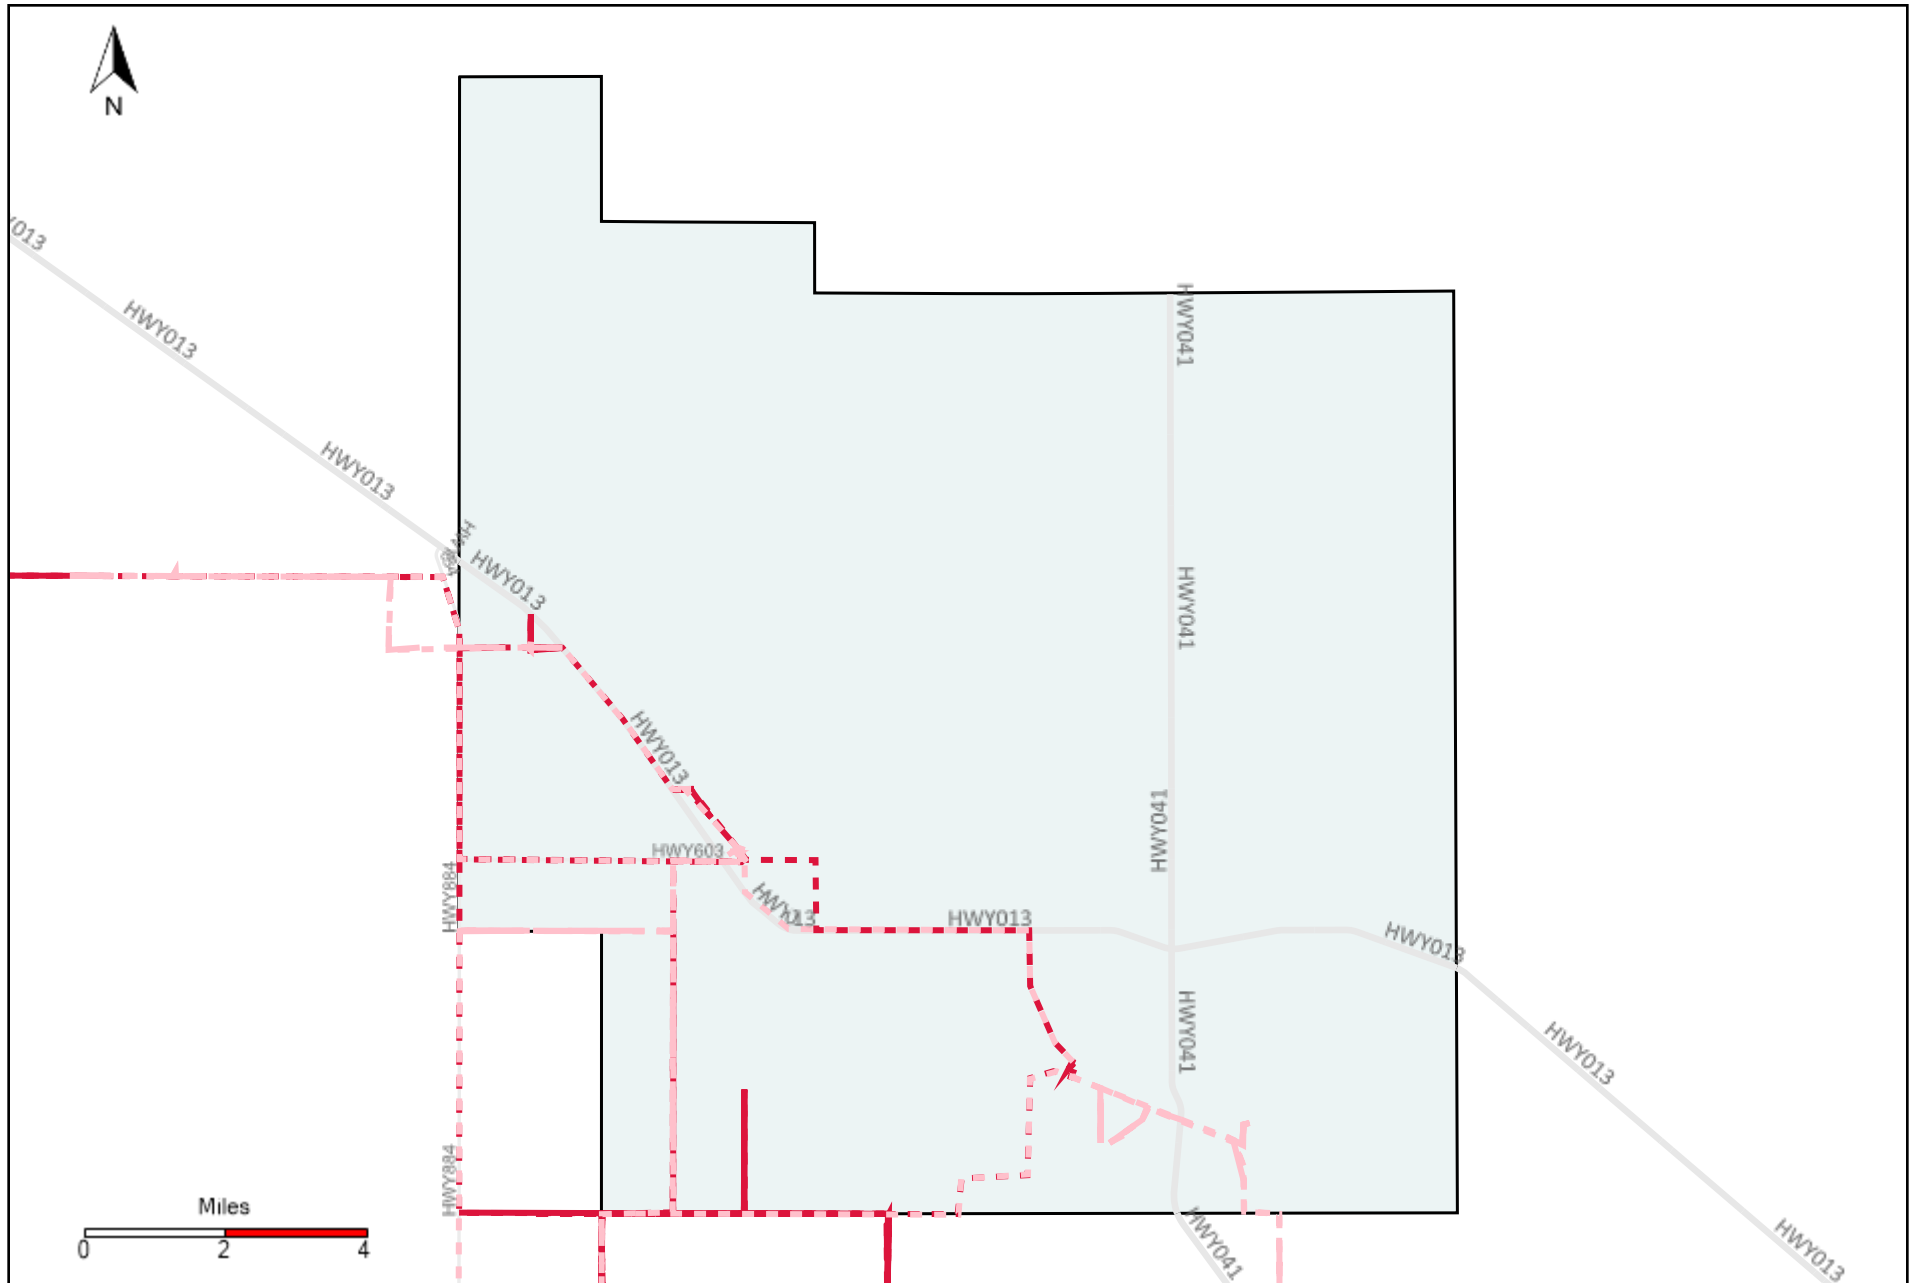

Division: 4 Grader Report(2021-01-17 ~ 2021-01-23)

Vehicle Name List	Total Distance(km)	Total Hours
*****	1228.37	72 hrs 54 min 0 sec

Division: 5 Grader Report(2021-01-17 ~ 2021-01-23)

Vehicle Name List	Total Distance(km)	Total Hours
*****	594.83	45 hrs 3 min 41 sec

Division: 6 Grader Report(2021-01-17 ~ 2021-01-23)

Vehicle Name List	Total Distance(km)	Total Hours
*****	594.83	45 hrs 3 min 41 sec

Division: 7 Grader Report(2021-01-17 ~ 2021-01-23)

Vehicle Name List	Total Distance(km)	Total Hours
*****	594.83	45 hrs 3 min 41 sec