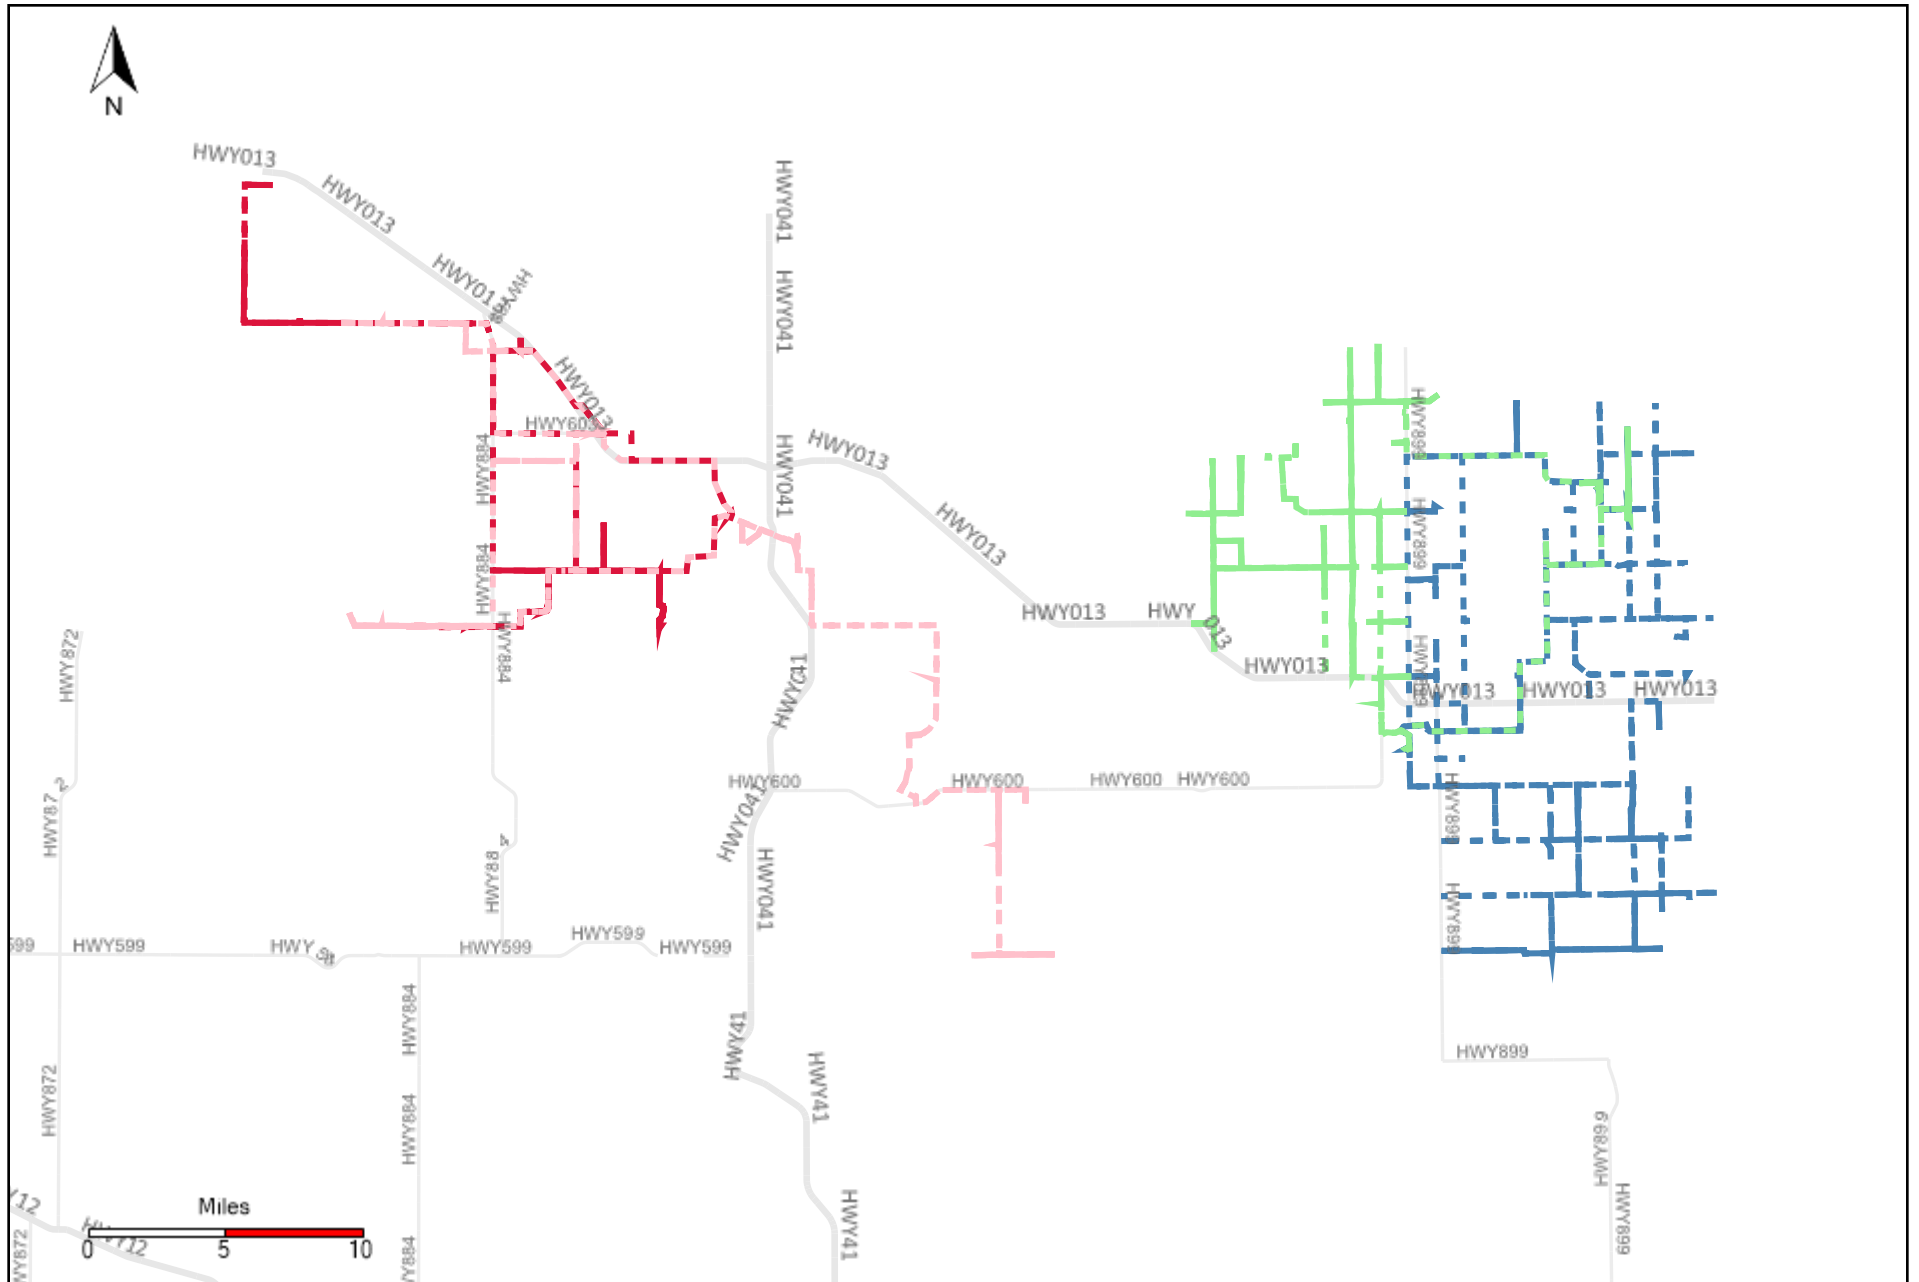

Provost Weekly Grader Report (2021-01-17 ~ 2021-01-23)

Division: 1 Grader Report(2021-01-17 ~ 2021-01-23)

Vehicle Name List	Total Distance(km)	Total Hours
*****	592.63	31 hrs 41 min 41 sec

Division: 2 Grader Report(2021-01-17 ~ 2021-01-23)

Vehicle Name List	Total Distance(km)	Total Hours
*****	920.45	49 hrs 31 min 34 sec

Division: 3 Grader Report(2021-01-17 ~ 2021-01-23)

Vehicle Name List	Total Distance(km)	Total Hours
*****	1228.37	72 hrs 54 min 0 sec

Division: 4 Grader Report(2021-01-17 ~ 2021-01-23)

Vehicle Name List	Total Distance(km)	Total Hours
*****	1228.37	72 hrs 54 min 0 sec

Division: 5 Grader Report(2021-01-17 ~ 2021-01-23)

Vehicle Name List	Total Distance(km)	Total Hours
*****	594.83	45 hrs 3 min 41 sec

Division: 6 Grader Report(2021-01-17 ~ 2021-01-23)

Vehicle Name List	Total Distance(km)	Total Hours
*****	594.83	45 hrs 3 min 41 sec

Division: 7 Grader Report(2021-01-17 ~ 2021-01-23)

Vehicle Name List	Total Distance(km)	Total Hours
*****	594.83	45 hrs 3 min 41 sec