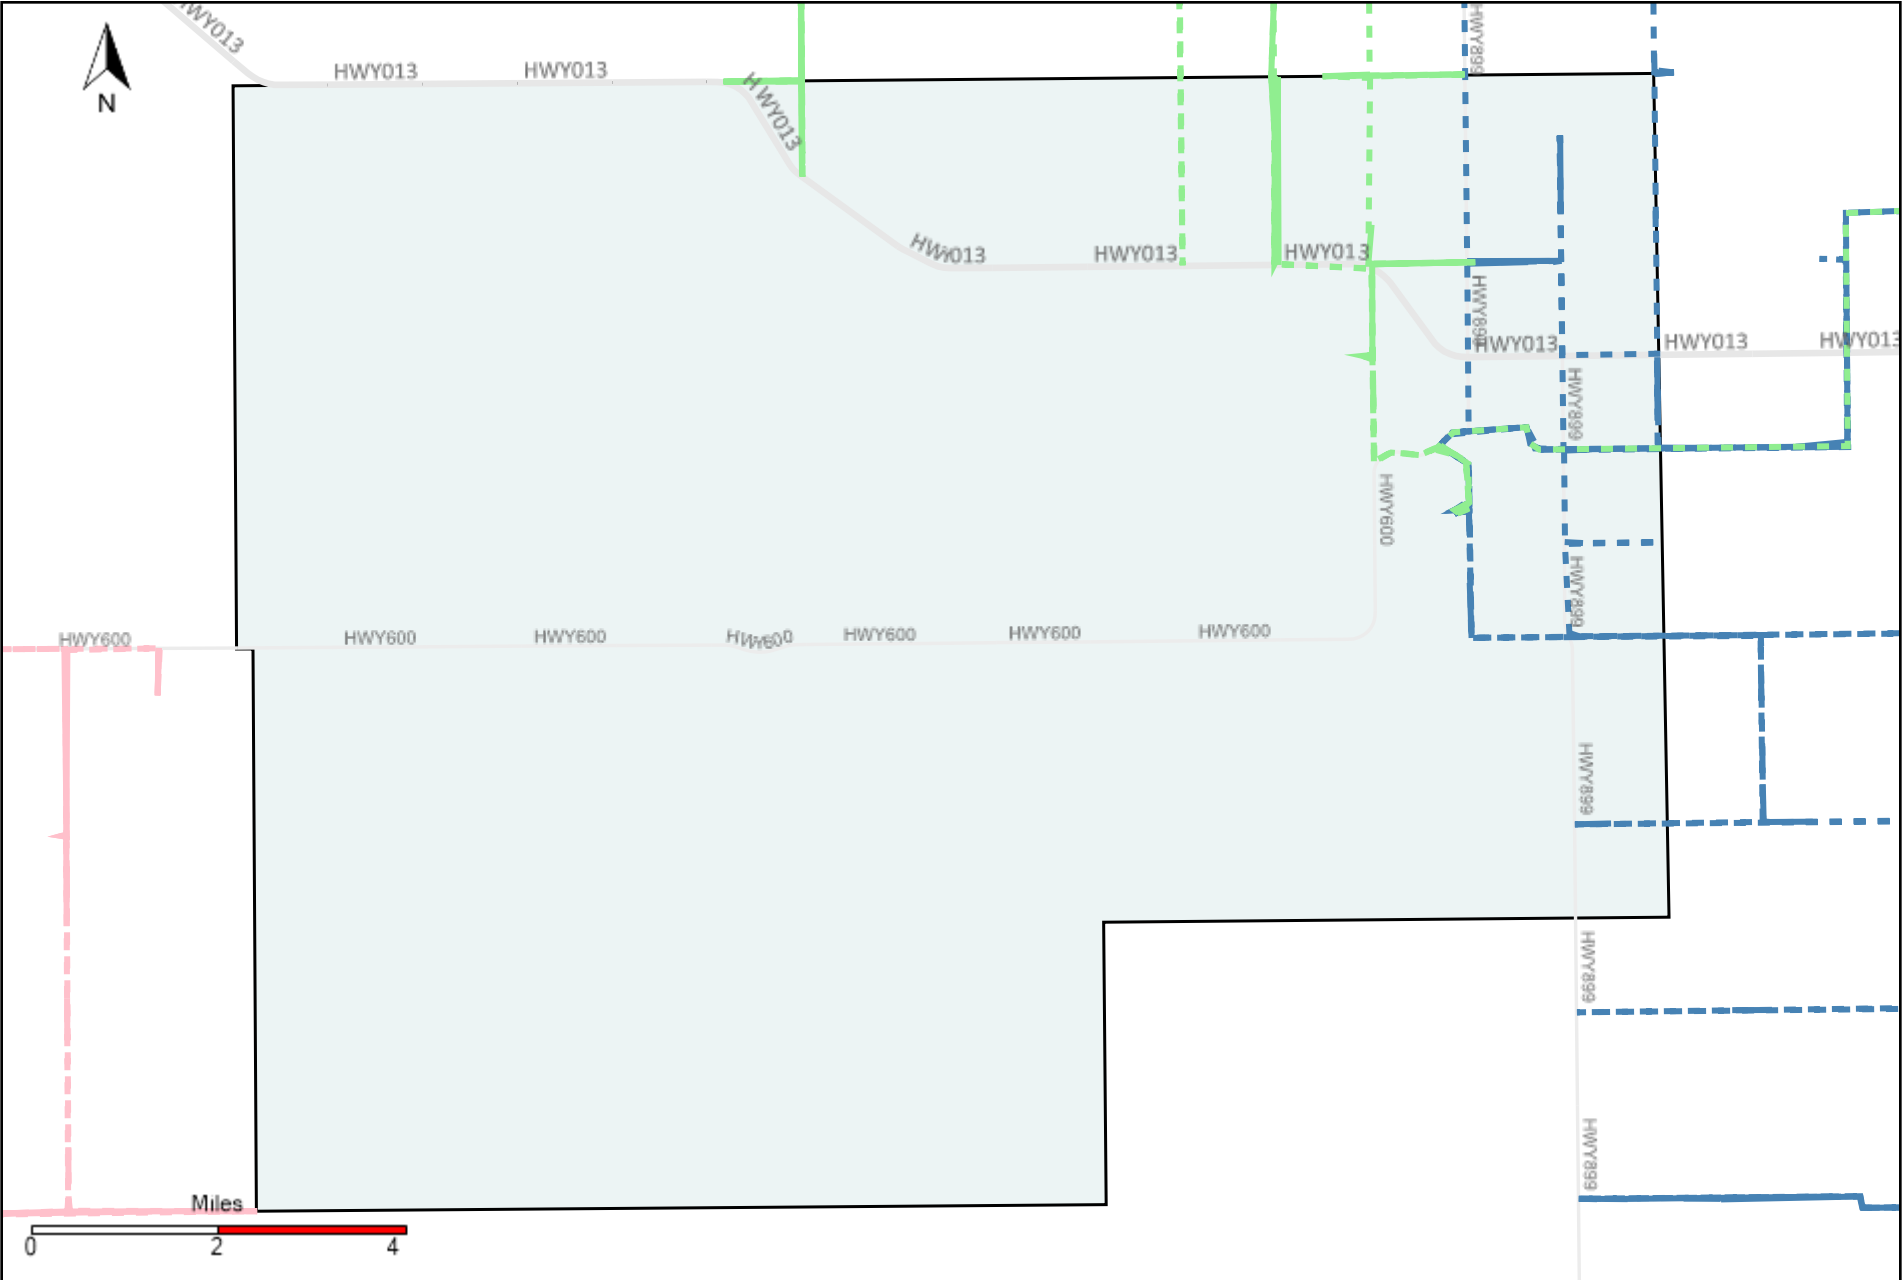

Provost Weekly Grader Report (2021-01-17 ~ 2021-01-23)

Division: 1 Grader Report(2021-01-17 ~ 2021-01-23)

Vehicle Name List	Total Distance(km)	Total Hours
*****	592.63	31 hrs 41 min 41 sec

Division: 2 Grader Report(2021-01-17 ~ 2021-01-23)

Vehicle Name List	Total Distance(km)	Total Hours
*****	920.45	49 hrs 31 min 34 sec

Division: 3 Grader Report(2021-01-17 ~ 2021-01-23)

Vehicle Name List	Total Distance(km)	Total Hours
*****	1228.37	72 hrs 54 min 0 sec

Division: 4 Grader Report(2021-01-17 ~ 2021-01-23)

Vehicle Name List	Total Distance(km)	Total Hours
*****	1228.37	72 hrs 54 min 0 sec

Division: 5 Grader Report(2021-01-17 ~ 2021-01-23)

Vehicle Name List	Total Distance(km)	Total Hours
*****	594.83	45 hrs 3 min 41 sec

Division: 6 Grader Report(2021-01-17 ~ 2021-01-23)

Vehicle Name List	Total Distance(km)	Total Hours
*****	594.83	45 hrs 3 min 41 sec

Division: 7 Grader Report(2021-01-17 ~ 2021-01-23)

Vehicle Name List	Total Distance(km)	Total Hours
*****	594.83	45 hrs 3 min 41 sec