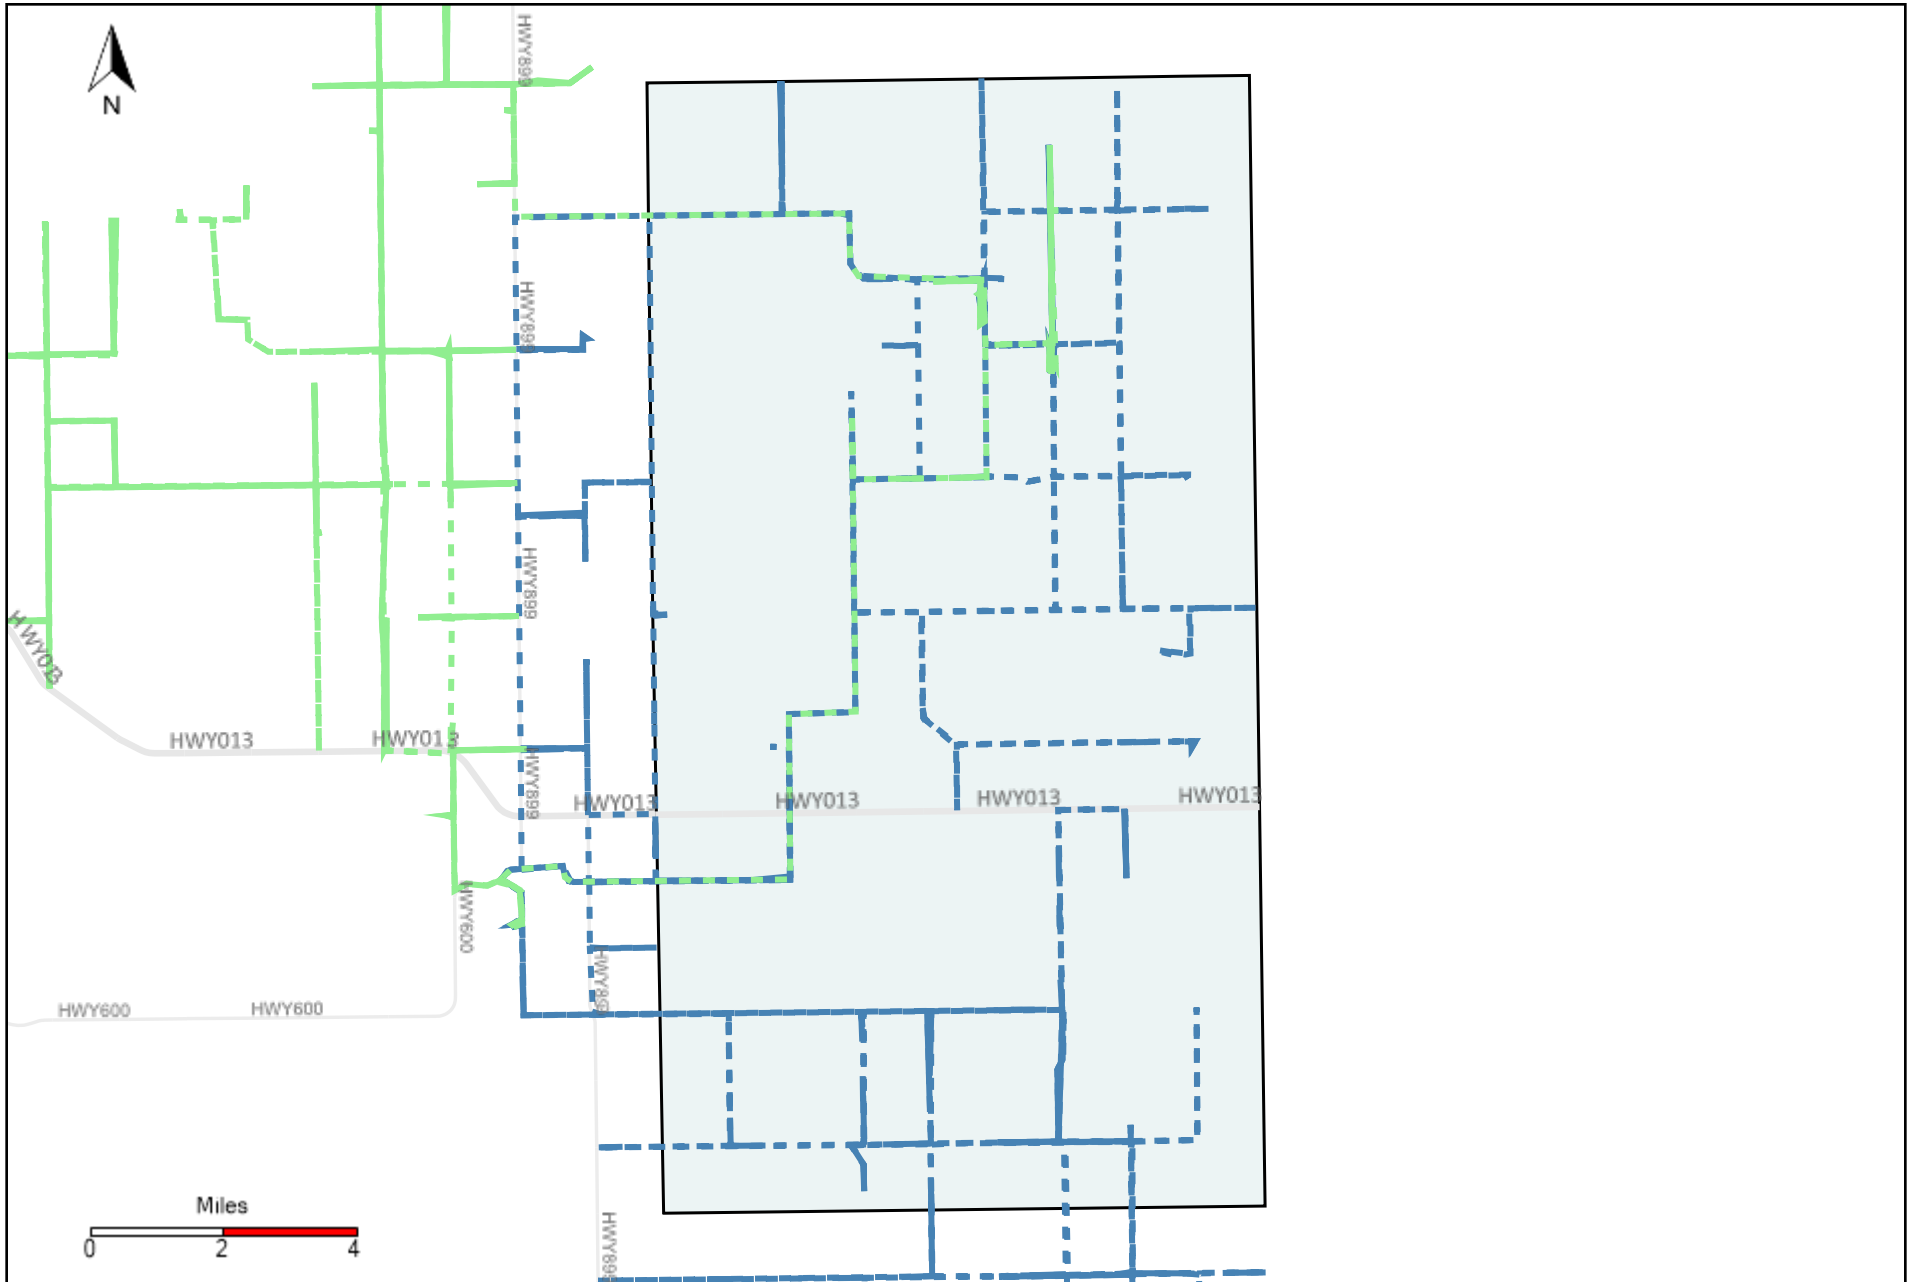

Provost Weekly Grader Report (2021-01-17 ~ 2021-01-23)

Division: 1 Grader Report(2021-01-17 ~ 2021-01-23)

Vehicle Name List	Total Distance(km)	Total Hours
*****	592.63	31 hrs 41 min 41 sec

Division: 2 Grader Report(2021-01-17 ~ 2021-01-23)

Vehicle Name List	Total Distance(km)	Total Hours
*****	920.45	49 hrs 31 min 34 sec

Division: 3 Grader Report(2021-01-17 ~ 2021-01-23)

Vehicle Name List	Total Distance(km)	Total Hours
*****	1228.37	72 hrs 54 min 0 sec

Division: 4 Grader Report(2021-01-17 ~ 2021-01-23)

Vehicle Name List	Total Distance(km)	Total Hours
*****	1228.37	72 hrs 54 min 0 sec

Division: 5 Grader Report(2021-01-17 ~ 2021-01-23)

Vehicle Name List	Total Distance(km)	Total Hours
*****	594.83	45 hrs 3 min 41 sec

Division: 6 Grader Report(2021-01-17 ~ 2021-01-23)

Vehicle Name List	Total Distance(km)	Total Hours
*****	594.83	45 hrs 3 min 41 sec

Division: 7 Grader Report(2021-01-17 ~ 2021-01-23)

Vehicle Name List	Total Distance(km)	Total Hours
*****	594.83	45 hrs 3 min 41 sec