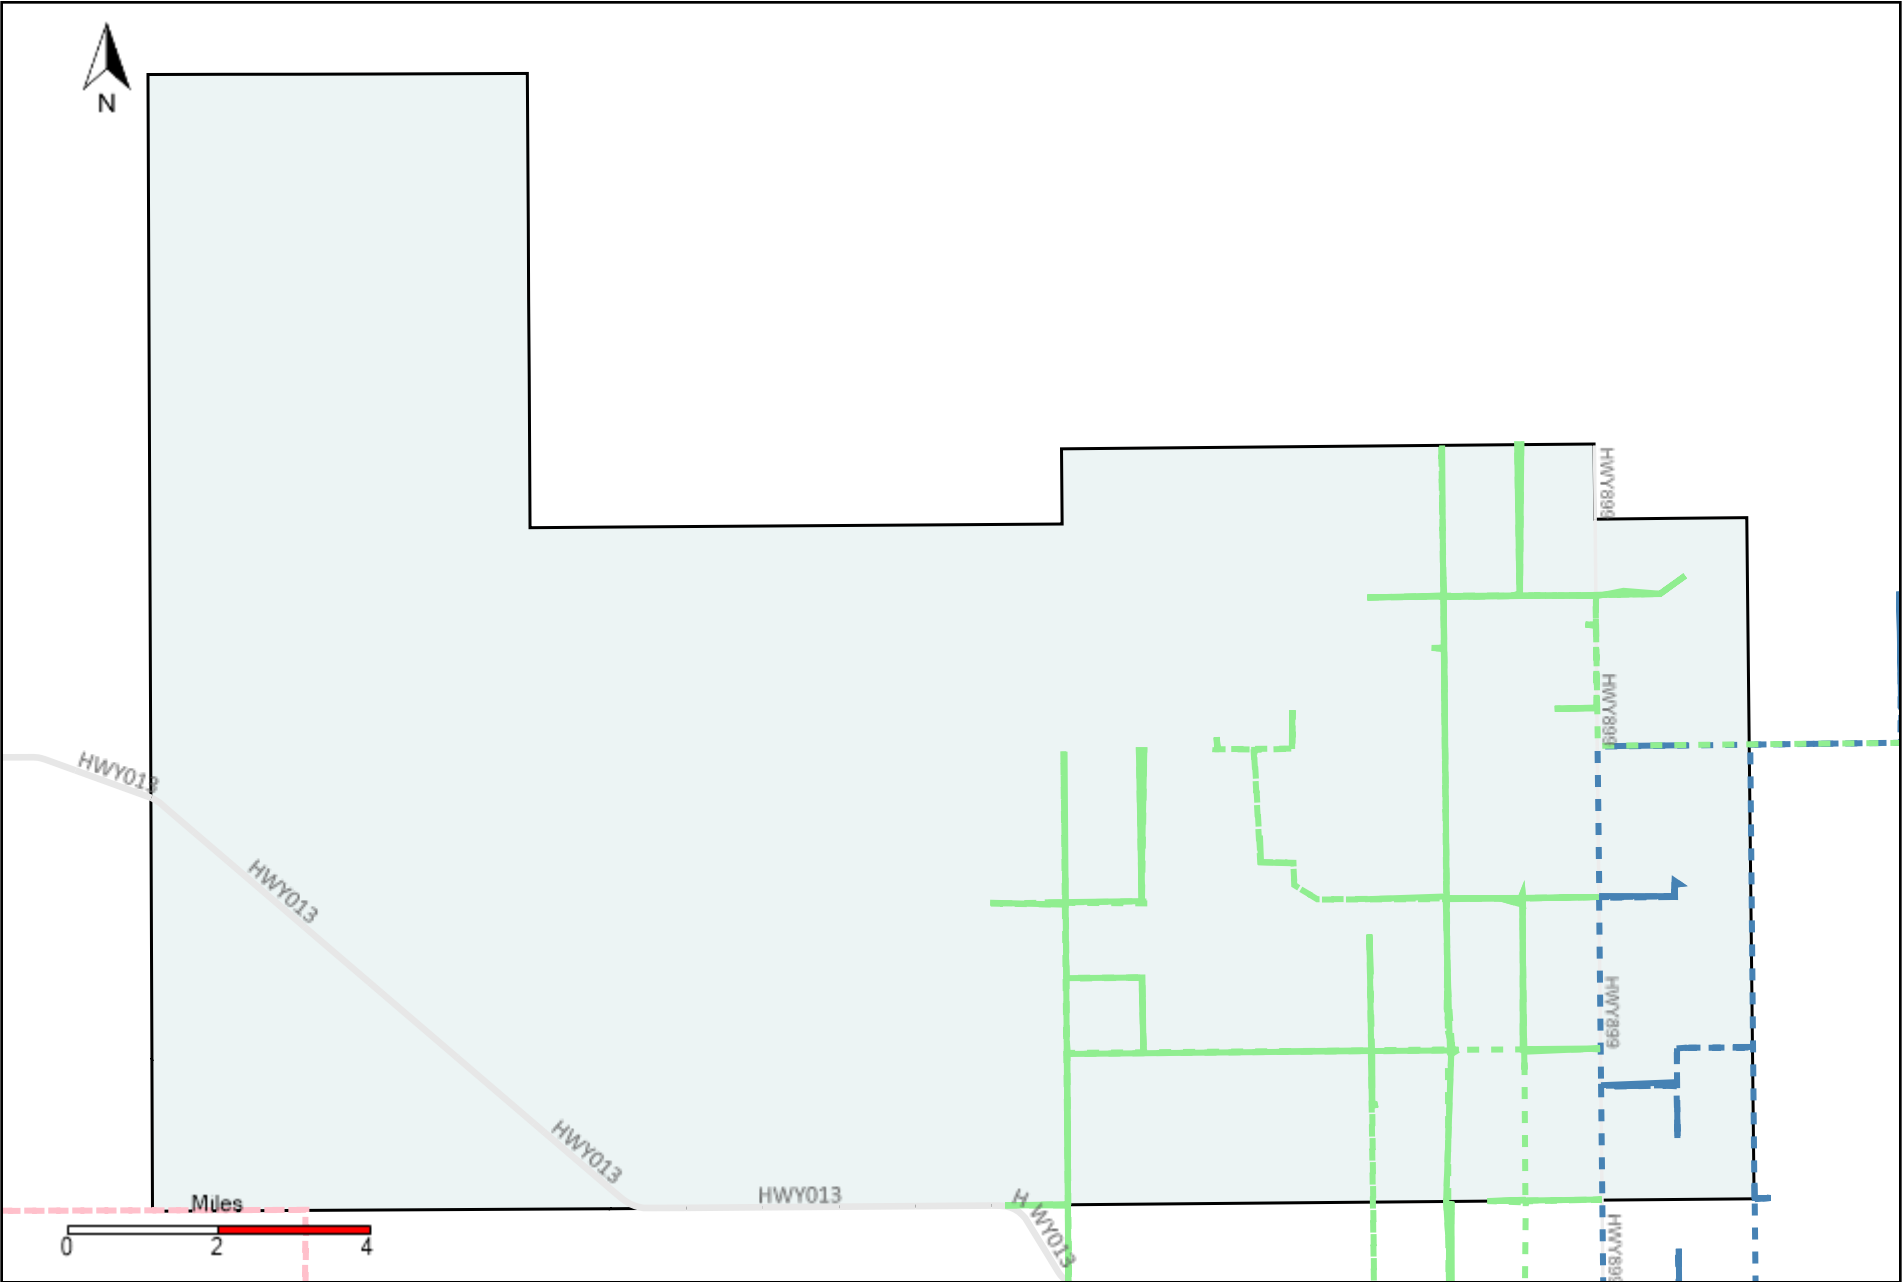

Division: 4 Grader Report(2021-01-17 ~ 2021-01-23)

Vehicle Name List	Total Distance(km)	Total Hours
*****	1228.37	72 hrs 54 min 0 sec