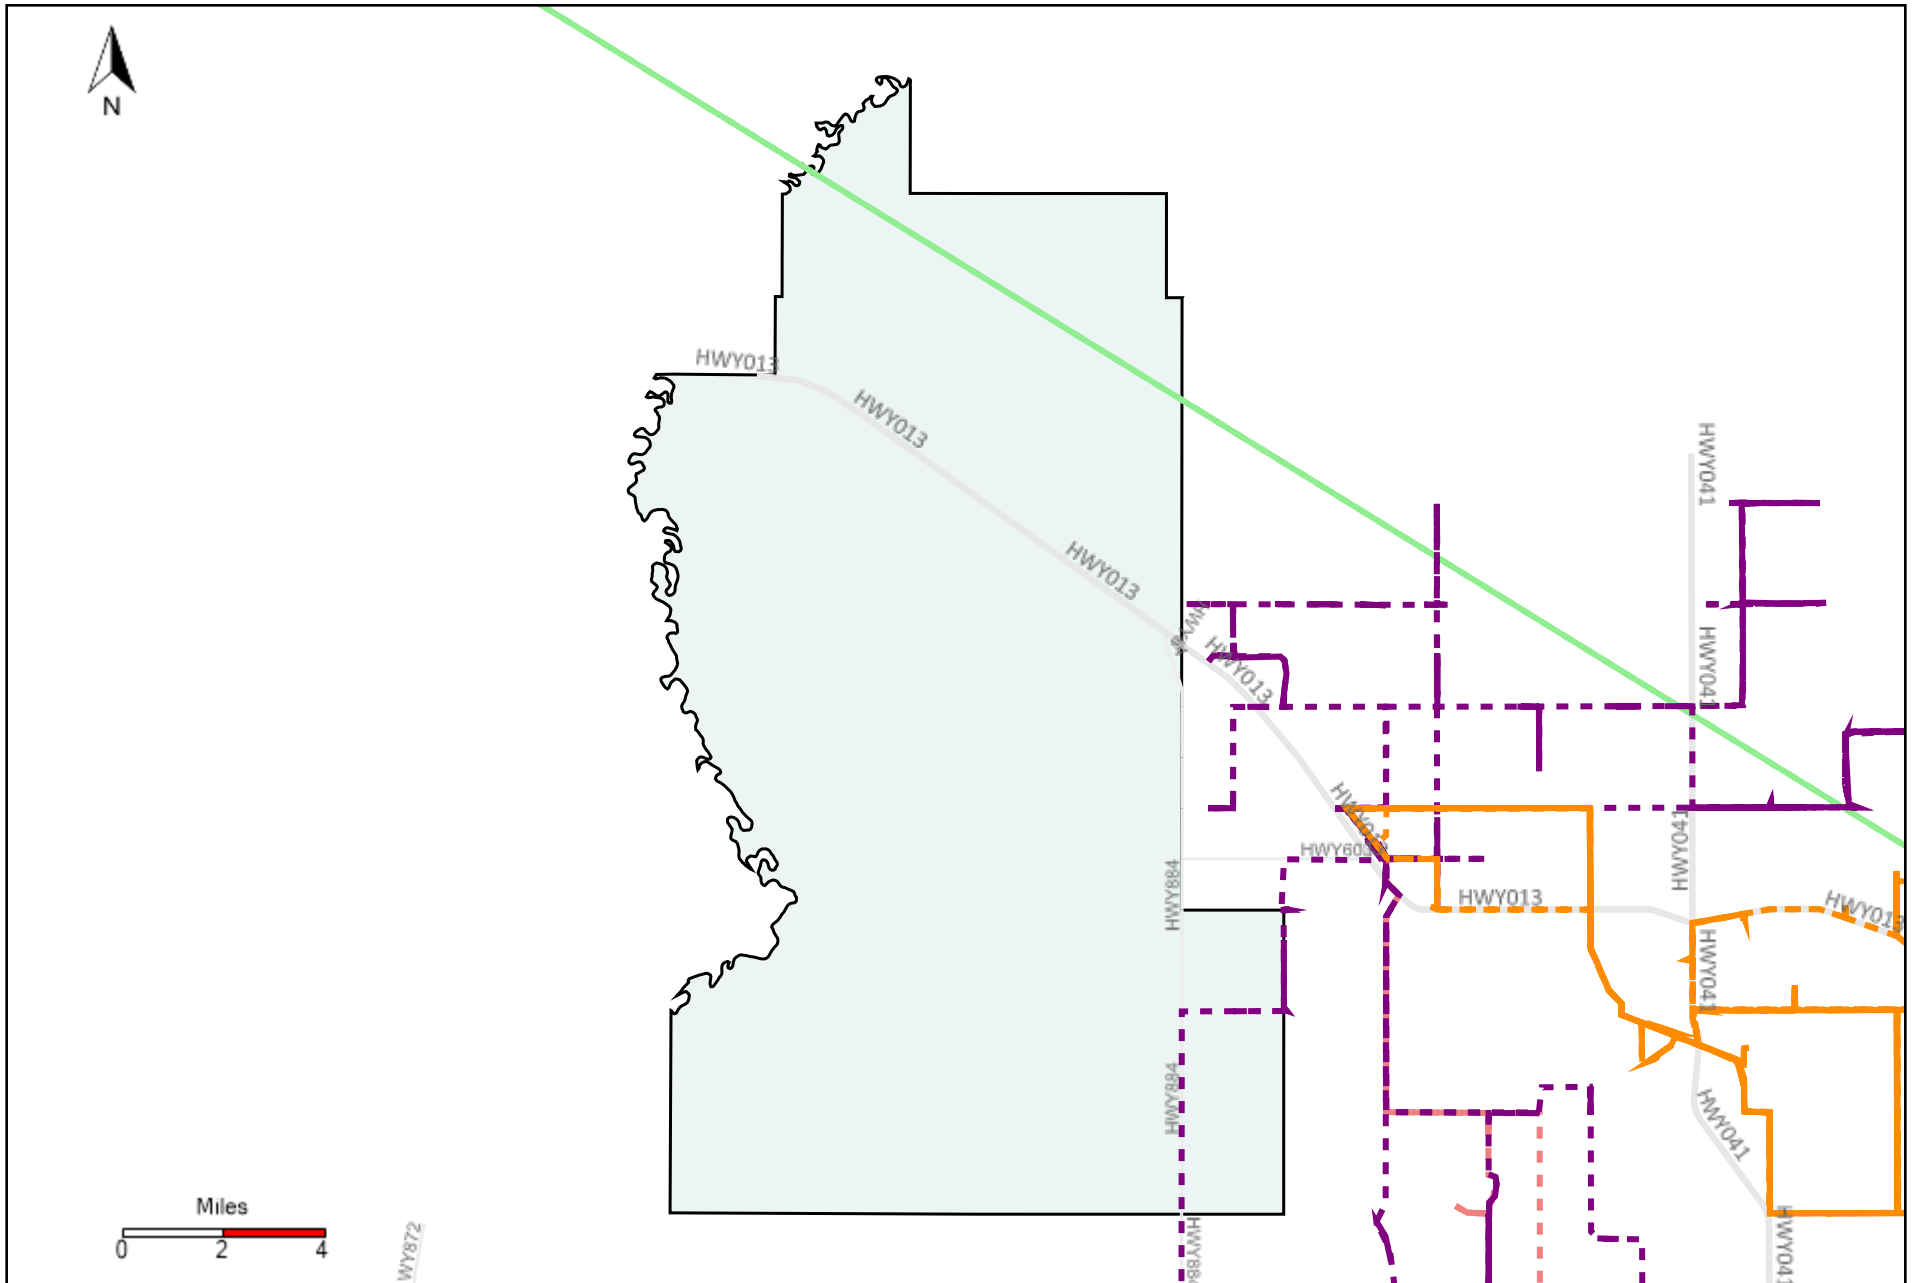

Division: 5 Grader Report(2021-01-10 ~ 2021-01-16)

Vehicle Name List	Total Distance(km)	Total Hours
*****	1729.7	110 hrs 16 min 18 sec

Division: 6 Grader Report(2021-01-10 ~ 2021-01-16)

Vehicle Name List	Total Distance(km)	Total Hours
*****	1767.01	104 hrs 36 min 59 sec

Division: 7 Grader Report(2021-01-10 ~ 2021-01-16)

Vehicle Name List	Total Distance(km)	Total Hours
*****	990.23	53 hrs 35 min 42 sec