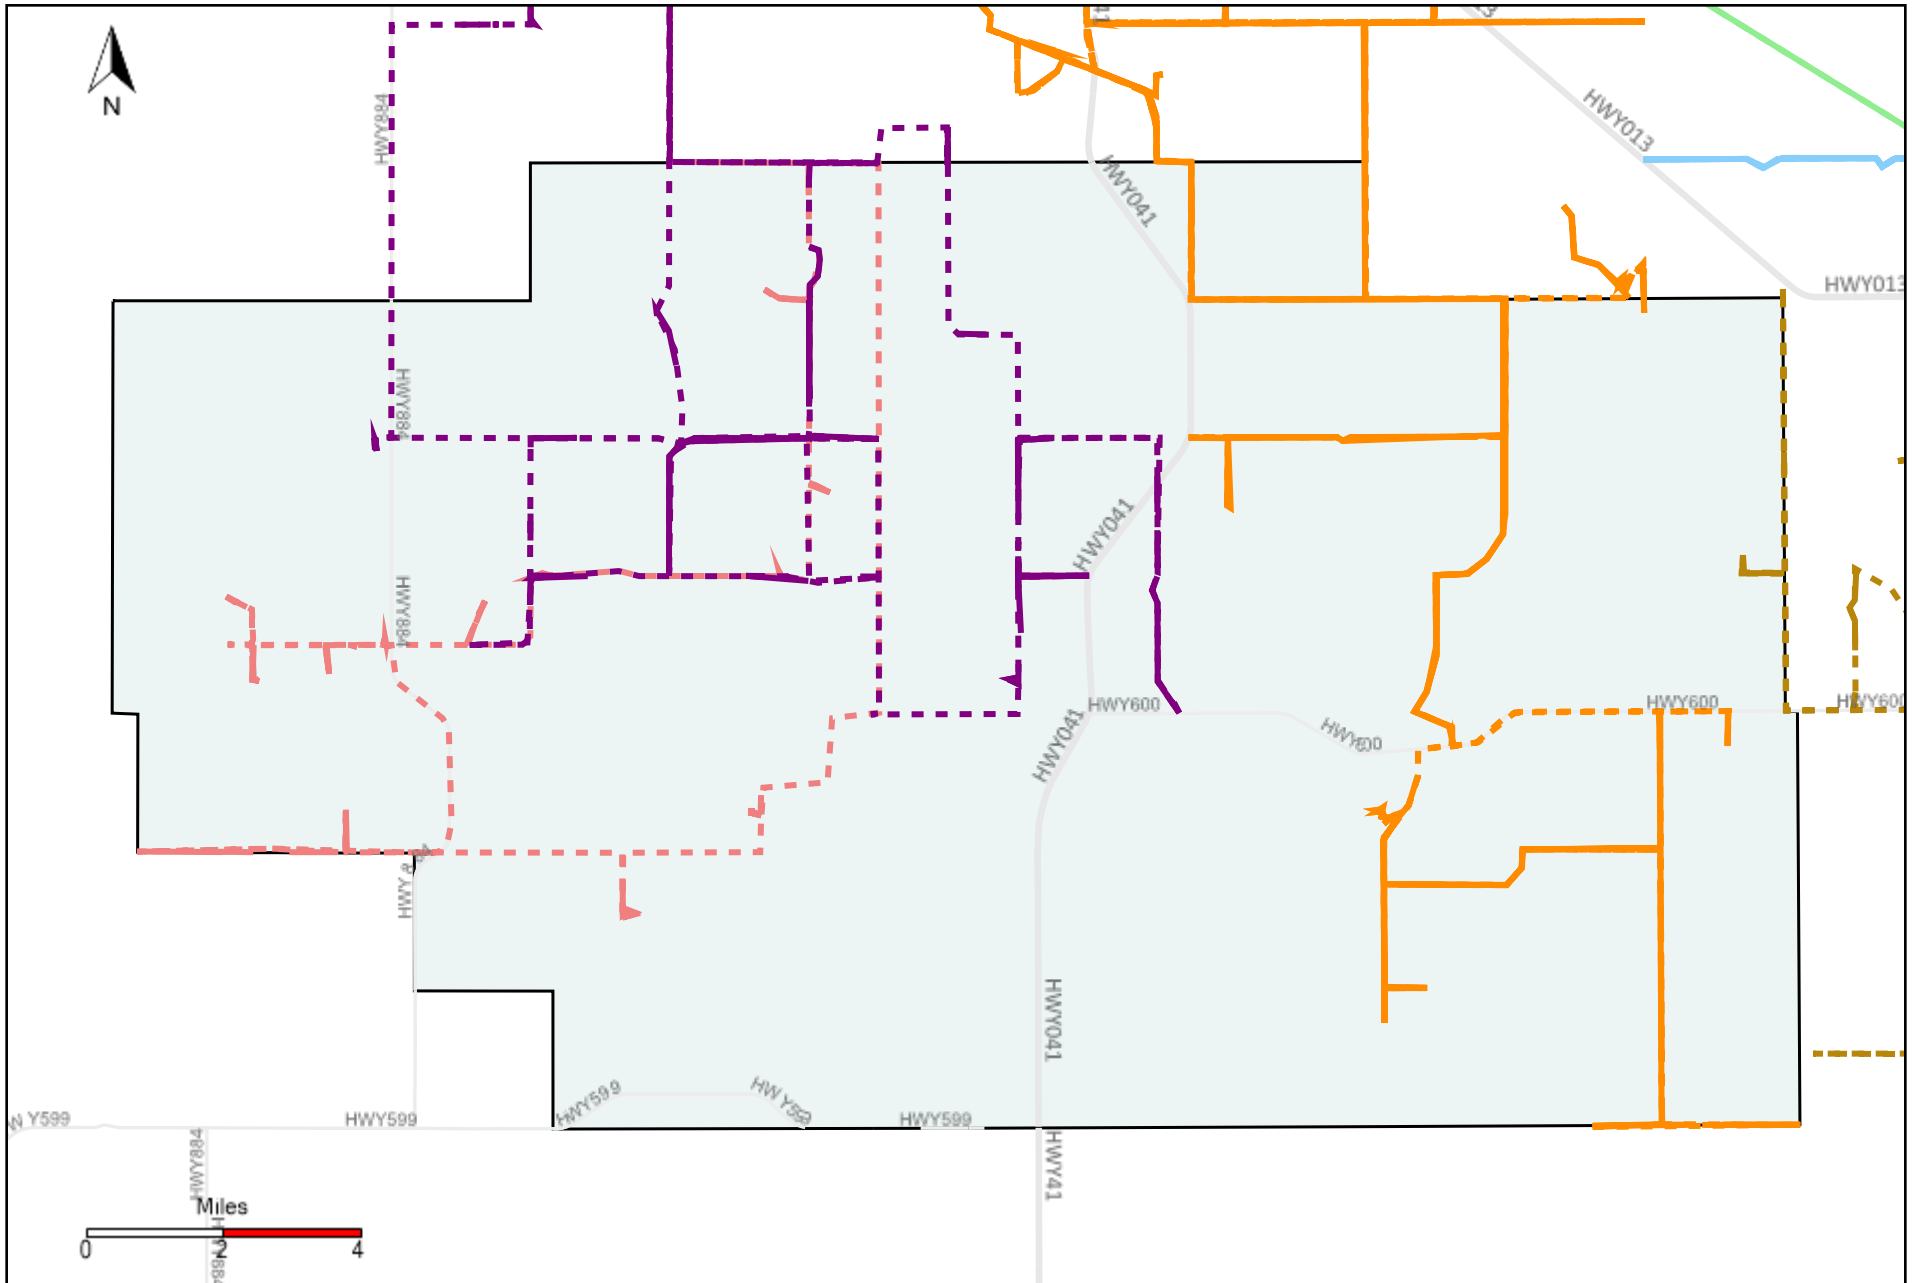

Division: 3 Grader Report(2021-01-10 ~ 2021-01-16)

Vehicle Name List	Total Distance(km)	Total Hours
*****	2605.5	122 hrs 0 min 15 sec

Division: 4 Grader Report(2021-01-10 ~ 2021-01-16)

Vehicle Name List	Total Distance(km)	Total Hours
*****	2980.41	162 hrs 12 min 16 sec

Division: 5 Grader Report(2021-01-10 ~ 2021-01-16)

Vehicle Name List	Total Distance(km)	Total Hours
*****	1729.7	110 hrs 16 min 18 sec

Division: 6 Grader Report(2021-01-10 ~ 2021-01-16)

Vehicle Name List	Total Distance(km)	Total Hours
*****	1767.01	104 hrs 36 min 59 sec

Division: 7 Grader Report(2021-01-10 ~ 2021-01-16)

Vehicle Name List	Total Distance(km)	Total Hours
*****	990.23	53 hrs 35 min 42 sec