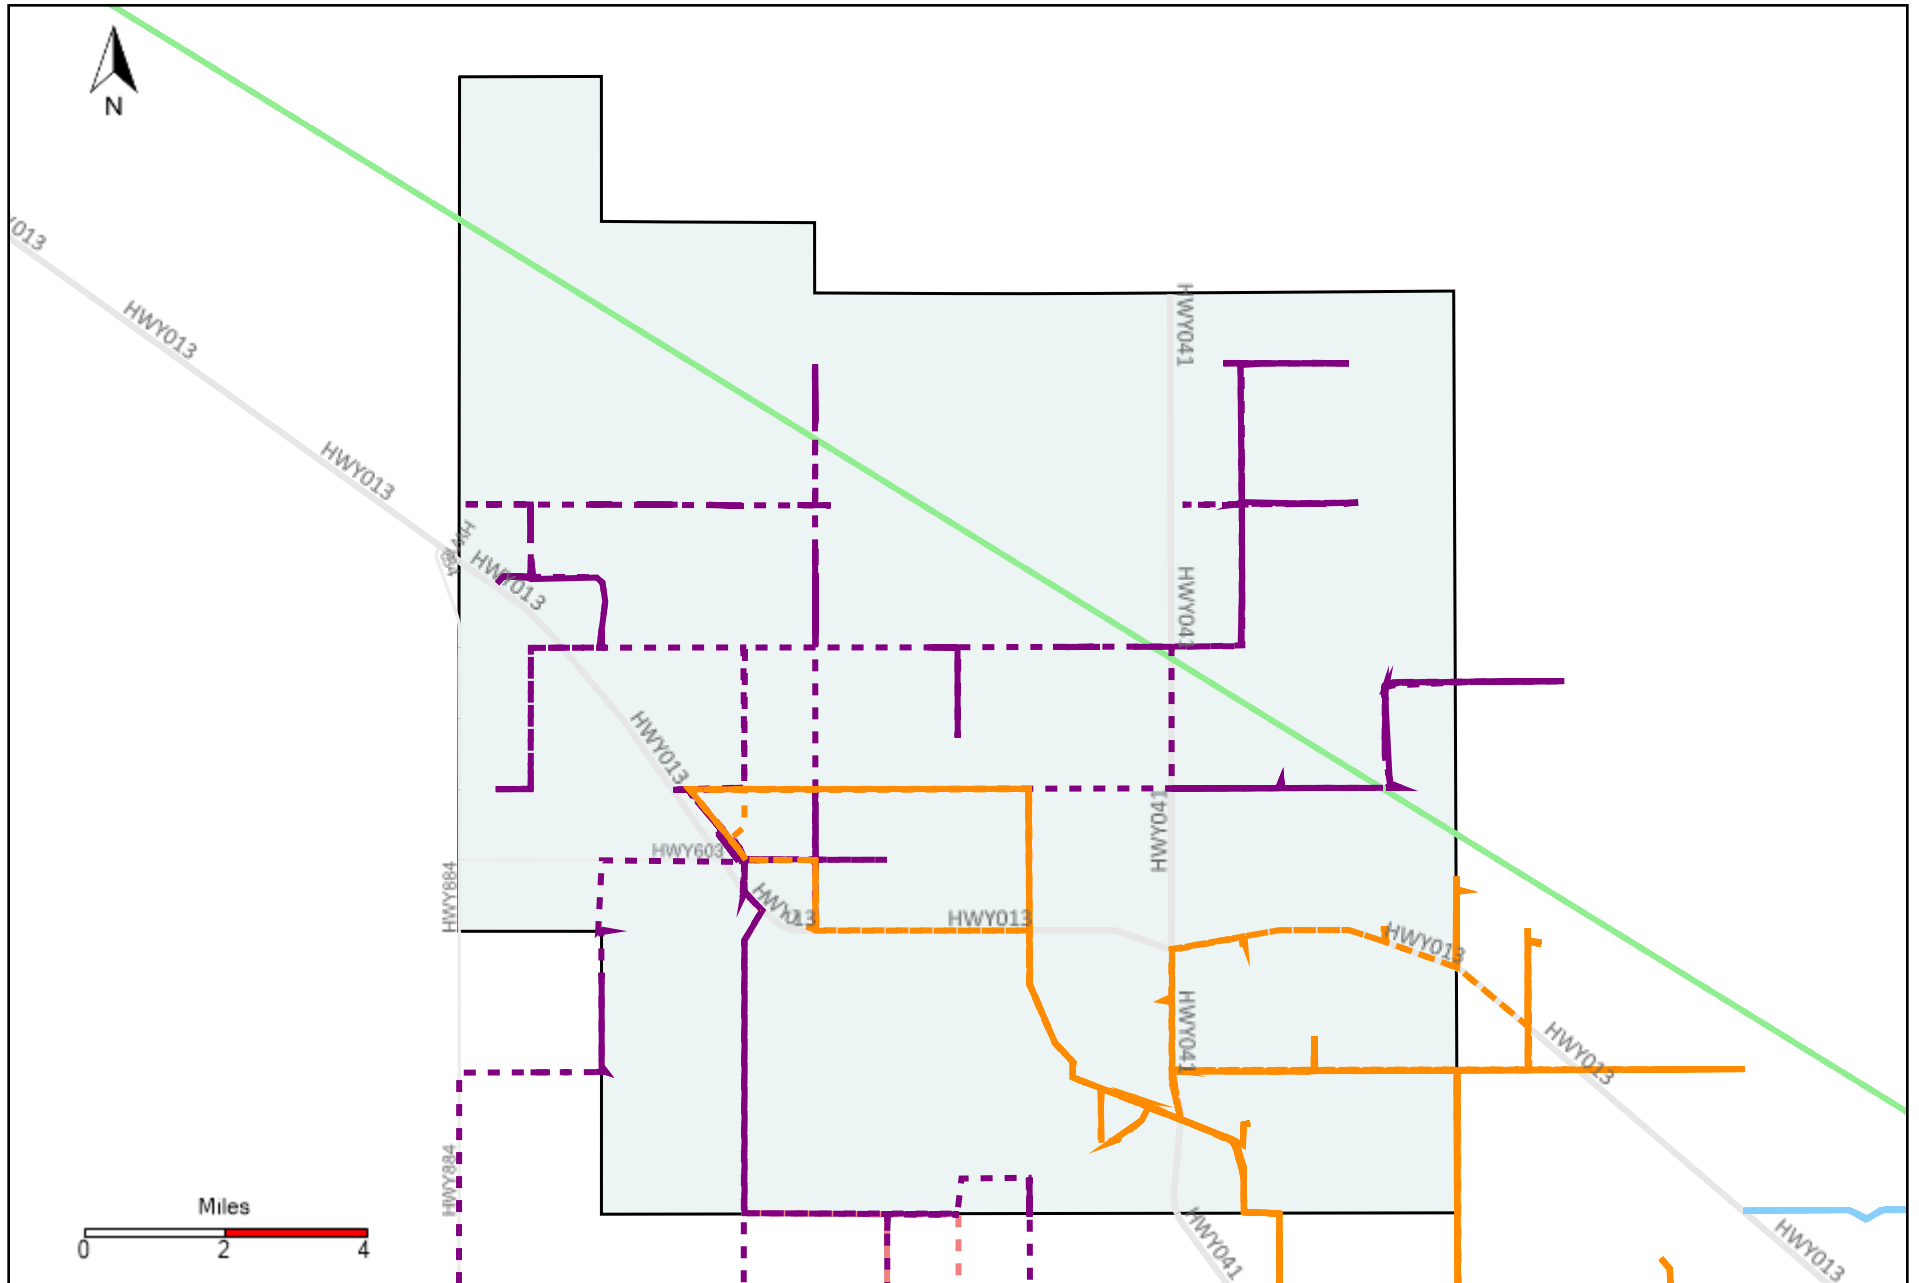

Division: 3 Grader Report(2021-01-10 ~ 2021-01-16)

Vehicle Name List	Total Distance(km)	Total Hours
*****	2605.5	122 hrs 0 min 15 sec

Division: 4 Grader Report(2021-01-10 ~ 2021-01-16)

Vehicle Name List	Total Distance(km)	Total Hours
*****	2980.41	162 hrs 12 min 16 sec

Division: 5 Grader Report(2021-01-10 ~ 2021-01-16)

Vehicle Name List	Total Distance(km)	Total Hours
*****	1729.7	110 hrs 16 min 18 sec

Division: 6 Grader Report(2021-01-10 ~ 2021-01-16)

Vehicle Name List	Total Distance(km)	Total Hours
*****	1767.01	104 hrs 36 min 59 sec

Division: 7 Grader Report(2021-01-10 ~ 2021-01-16)

Vehicle Name List	Total Distance(km)	Total Hours
*****	990.23	53 hrs 35 min 42 sec