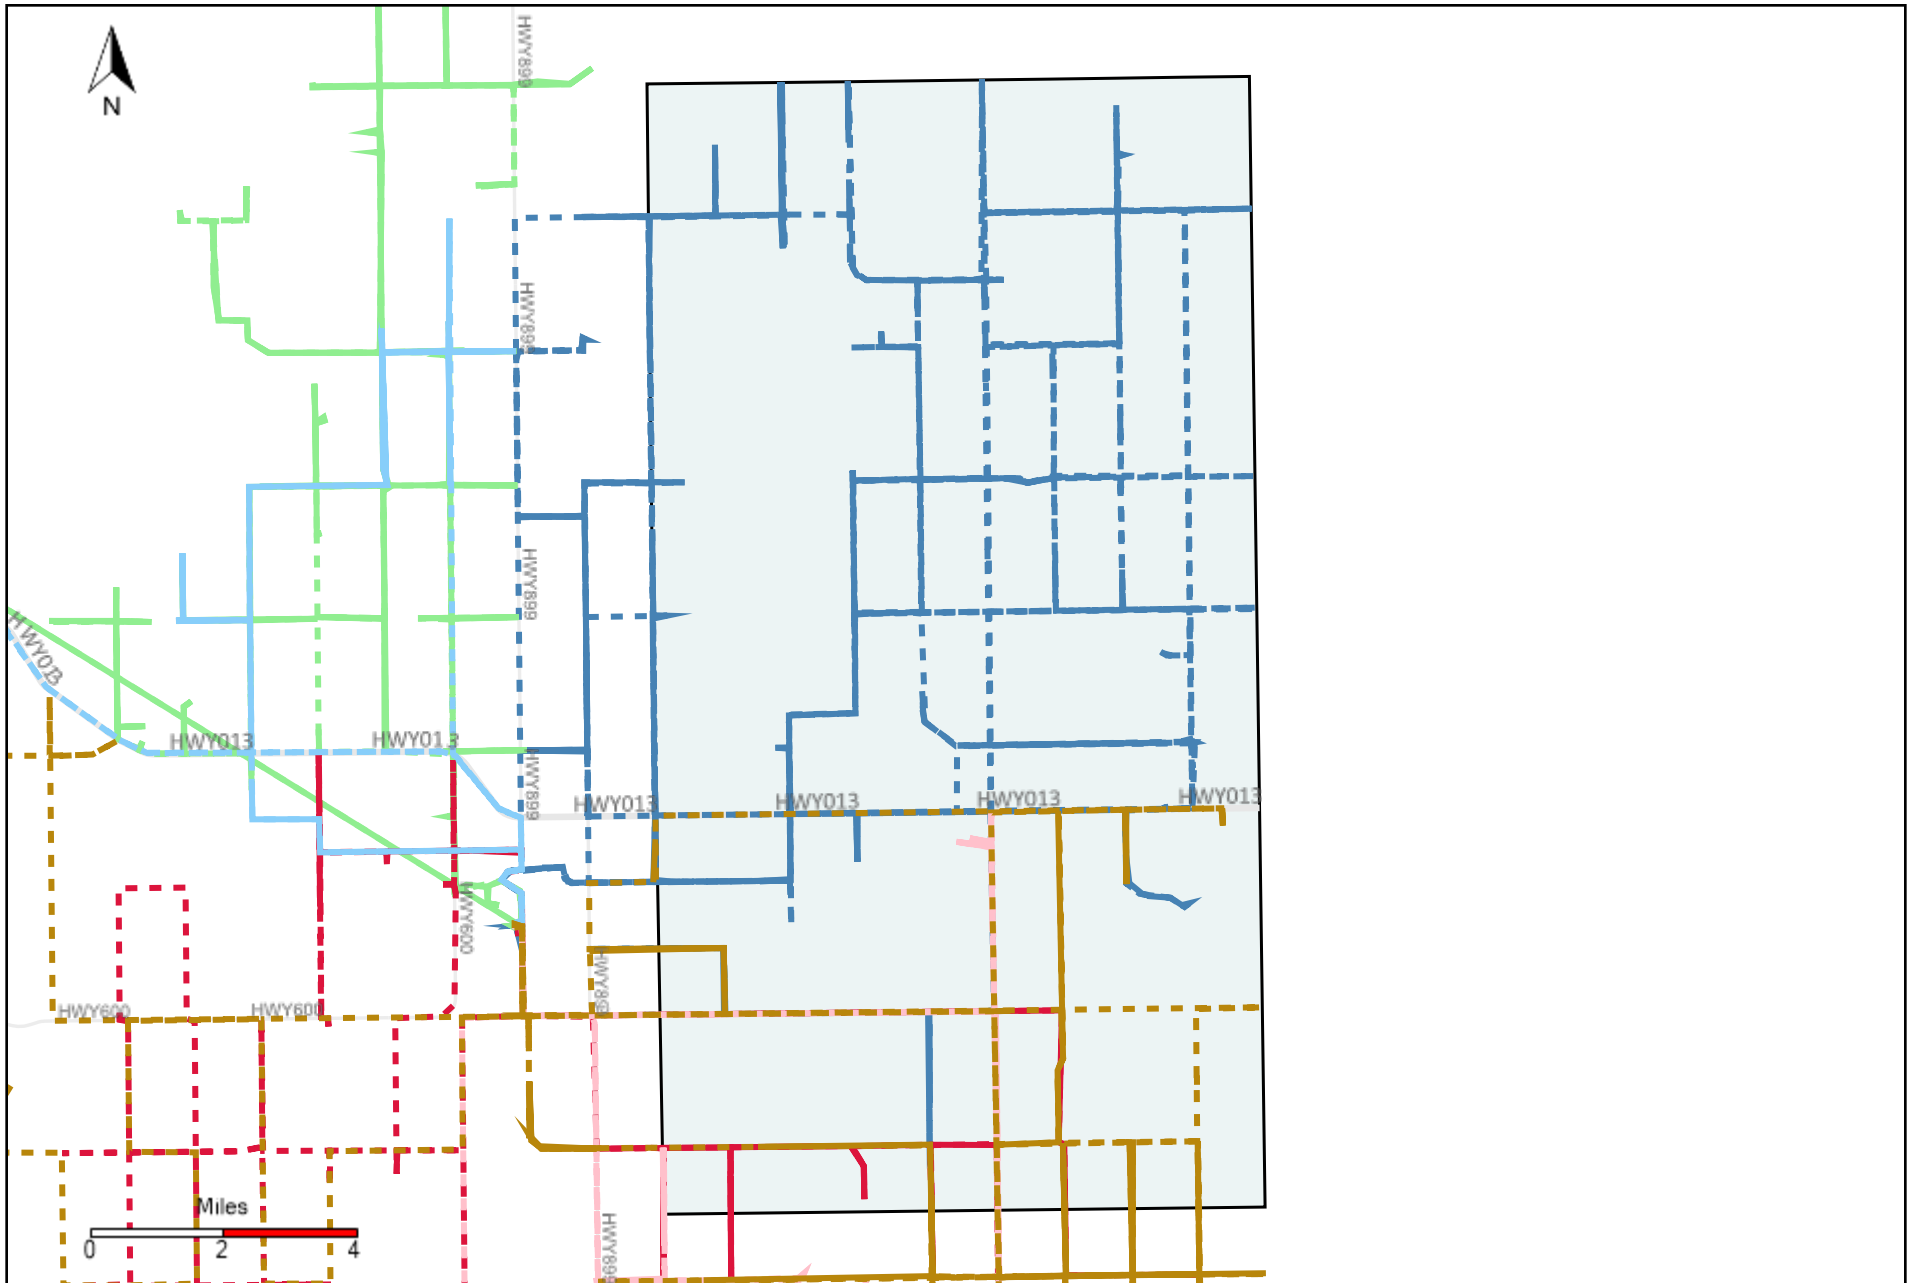

Division: 1 Grader Report(2021-01-10 ~ 2021-01-16)

Vehicle Name List	Total Distance(km)	Total Hours
*****	1214.65	62 hrs 22 min 47 sec

Division: 2 Grader Report(2021-01-10 ~ 2021-01-16)

Vehicle Name List	Total Distance(km)	Total Hours
*****	1932.64	95 hrs 53 min 0 sec

Division: 3 Grader Report(2021-01-10 ~ 2021-01-16)

Vehicle Name List	Total Distance(km)	Total Hours
*****	2605.5	122 hrs 0 min 15 sec

Division: 4 Grader Report(2021-01-10 ~ 2021-01-16)

Vehicle Name List	Total Distance(km)	Total Hours
*****	2980.41	162 hrs 12 min 16 sec

Division: 5 Grader Report(2021-01-10 ~ 2021-01-16)

Vehicle Name List	Total Distance(km)	Total Hours
*****	1729.7	110 hrs 16 min 18 sec

Division: 6 Grader Report(2021-01-10 ~ 2021-01-16)

Vehicle Name List	Total Distance(km)	Total Hours
*****	1767.01	104 hrs 36 min 59 sec

Division: 7 Grader Report(2021-01-10 ~ 2021-01-16)

Vehicle Name List	Total Distance(km)	Total Hours
*****	990.23	53 hrs 35 min 42 sec