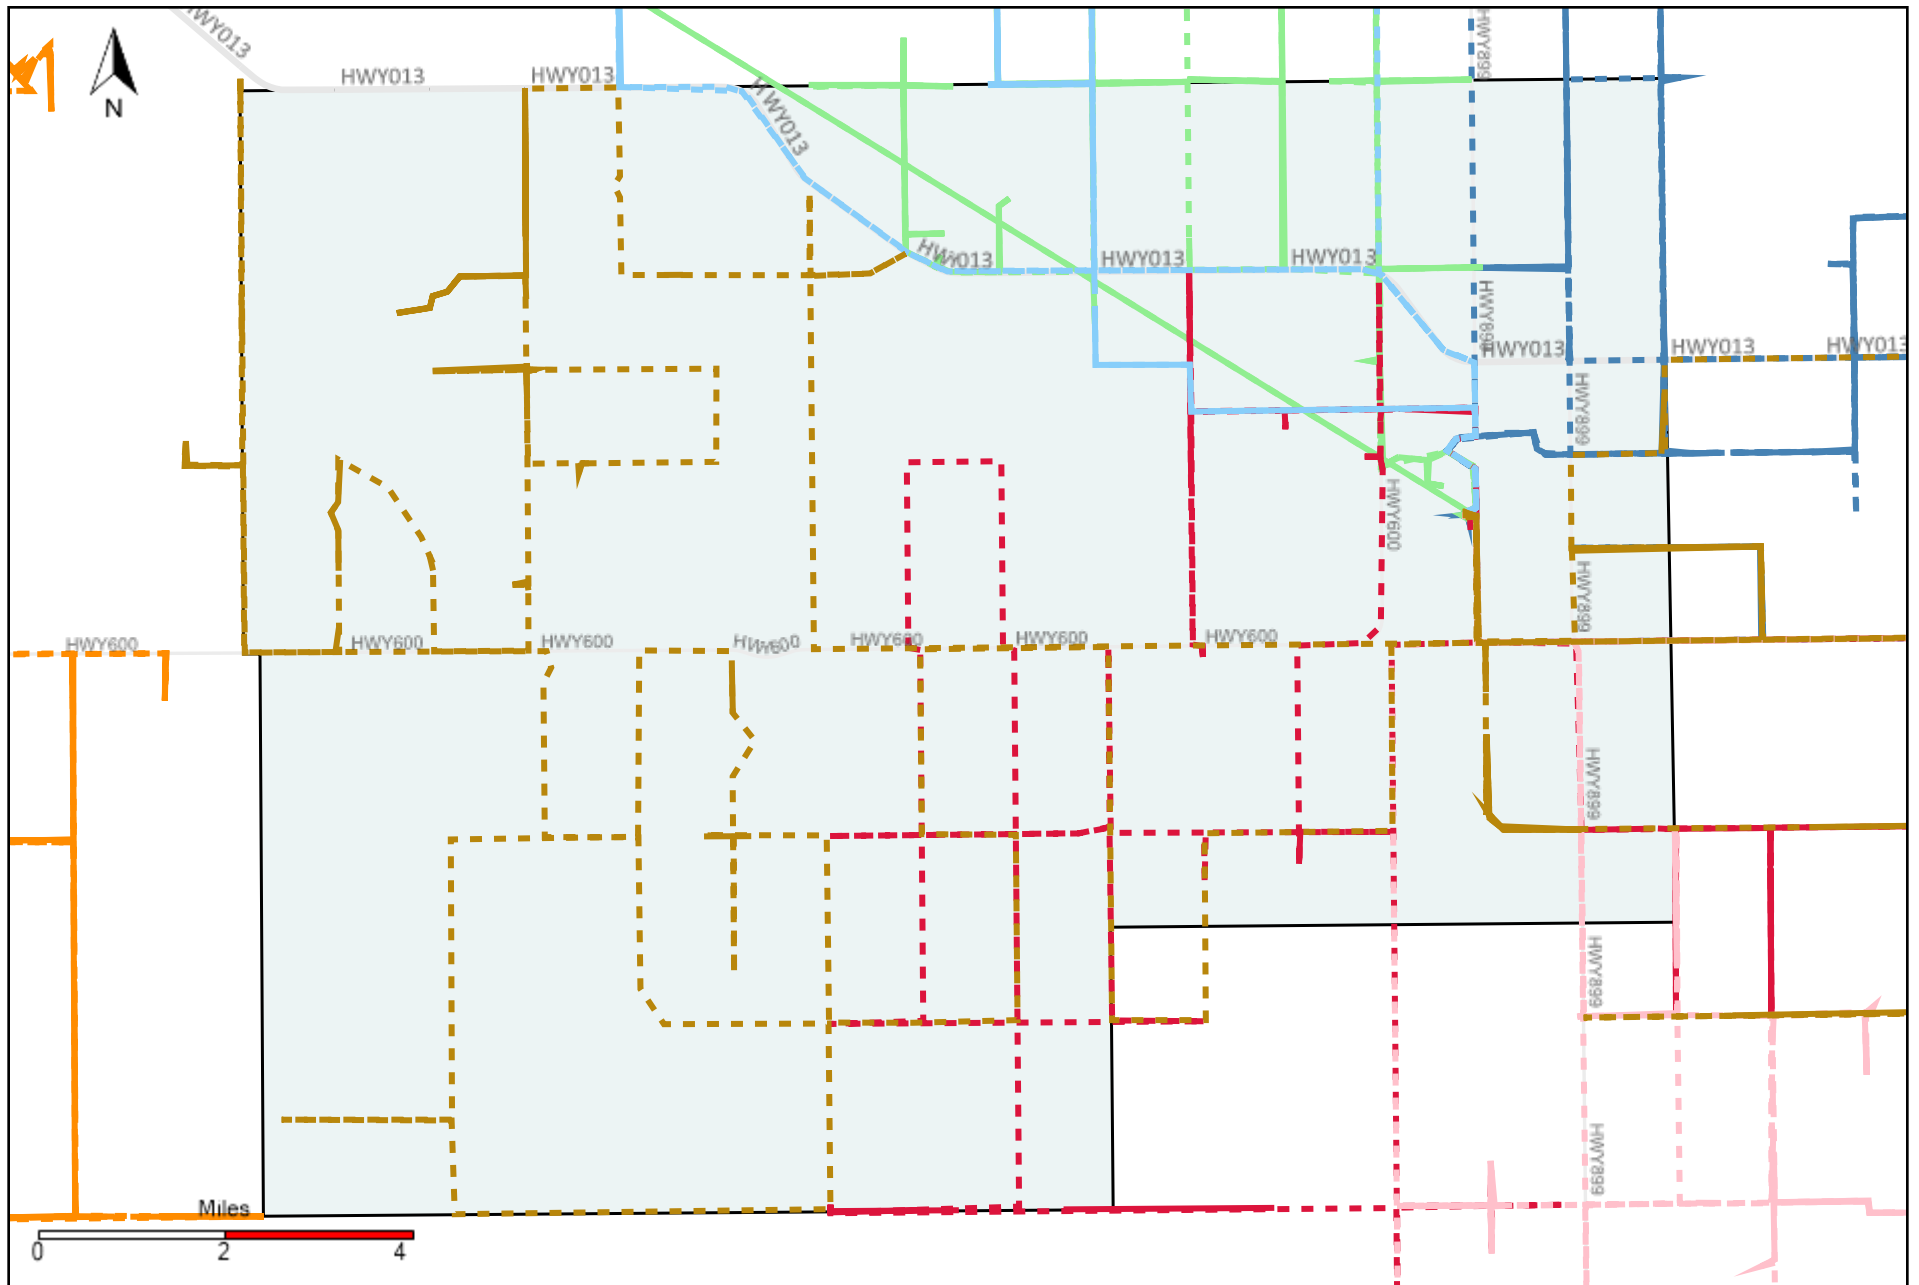

Division: 1 Grader Report(2021-01-10 ~ 2021-01-16)

Vehicle Name List	Total Distance(km)	Total Hours
*****	1214.65	62 hrs 22 min 47 sec

Division: 2 Grader Report(2021-01-10 ~ 2021-01-16)

Vehicle Name List	Total Distance(km)	Total Hours
*****	1932.64	95 hrs 53 min 0 sec

Division: 3 Grader Report(2021-01-10 ~ 2021-01-16)

Vehicle Name List	Total Distance(km)	Total Hours
*****	2605.5	122 hrs 0 min 15 sec

Division: 4 Grader Report(2021-01-10 ~ 2021-01-16)

Vehicle Name List	Total Distance(km)	Total Hours
*****	2980.41	162 hrs 12 min 16 sec

Division: 5 Grader Report(2021-01-10 ~ 2021-01-16)

Vehicle Name List	Total Distance(km)	Total Hours
*****	1729.7	110 hrs 16 min 18 sec

Division: 6 Grader Report(2021-01-10 ~ 2021-01-16)

Vehicle Name List	Total Distance(km)	Total Hours
*****	1767.01	104 hrs 36 min 59 sec

Division: 7 Grader Report(2021-01-10 ~ 2021-01-16)

Vehicle Name List	Total Distance(km)	Total Hours
*****	990.23	53 hrs 35 min 42 sec