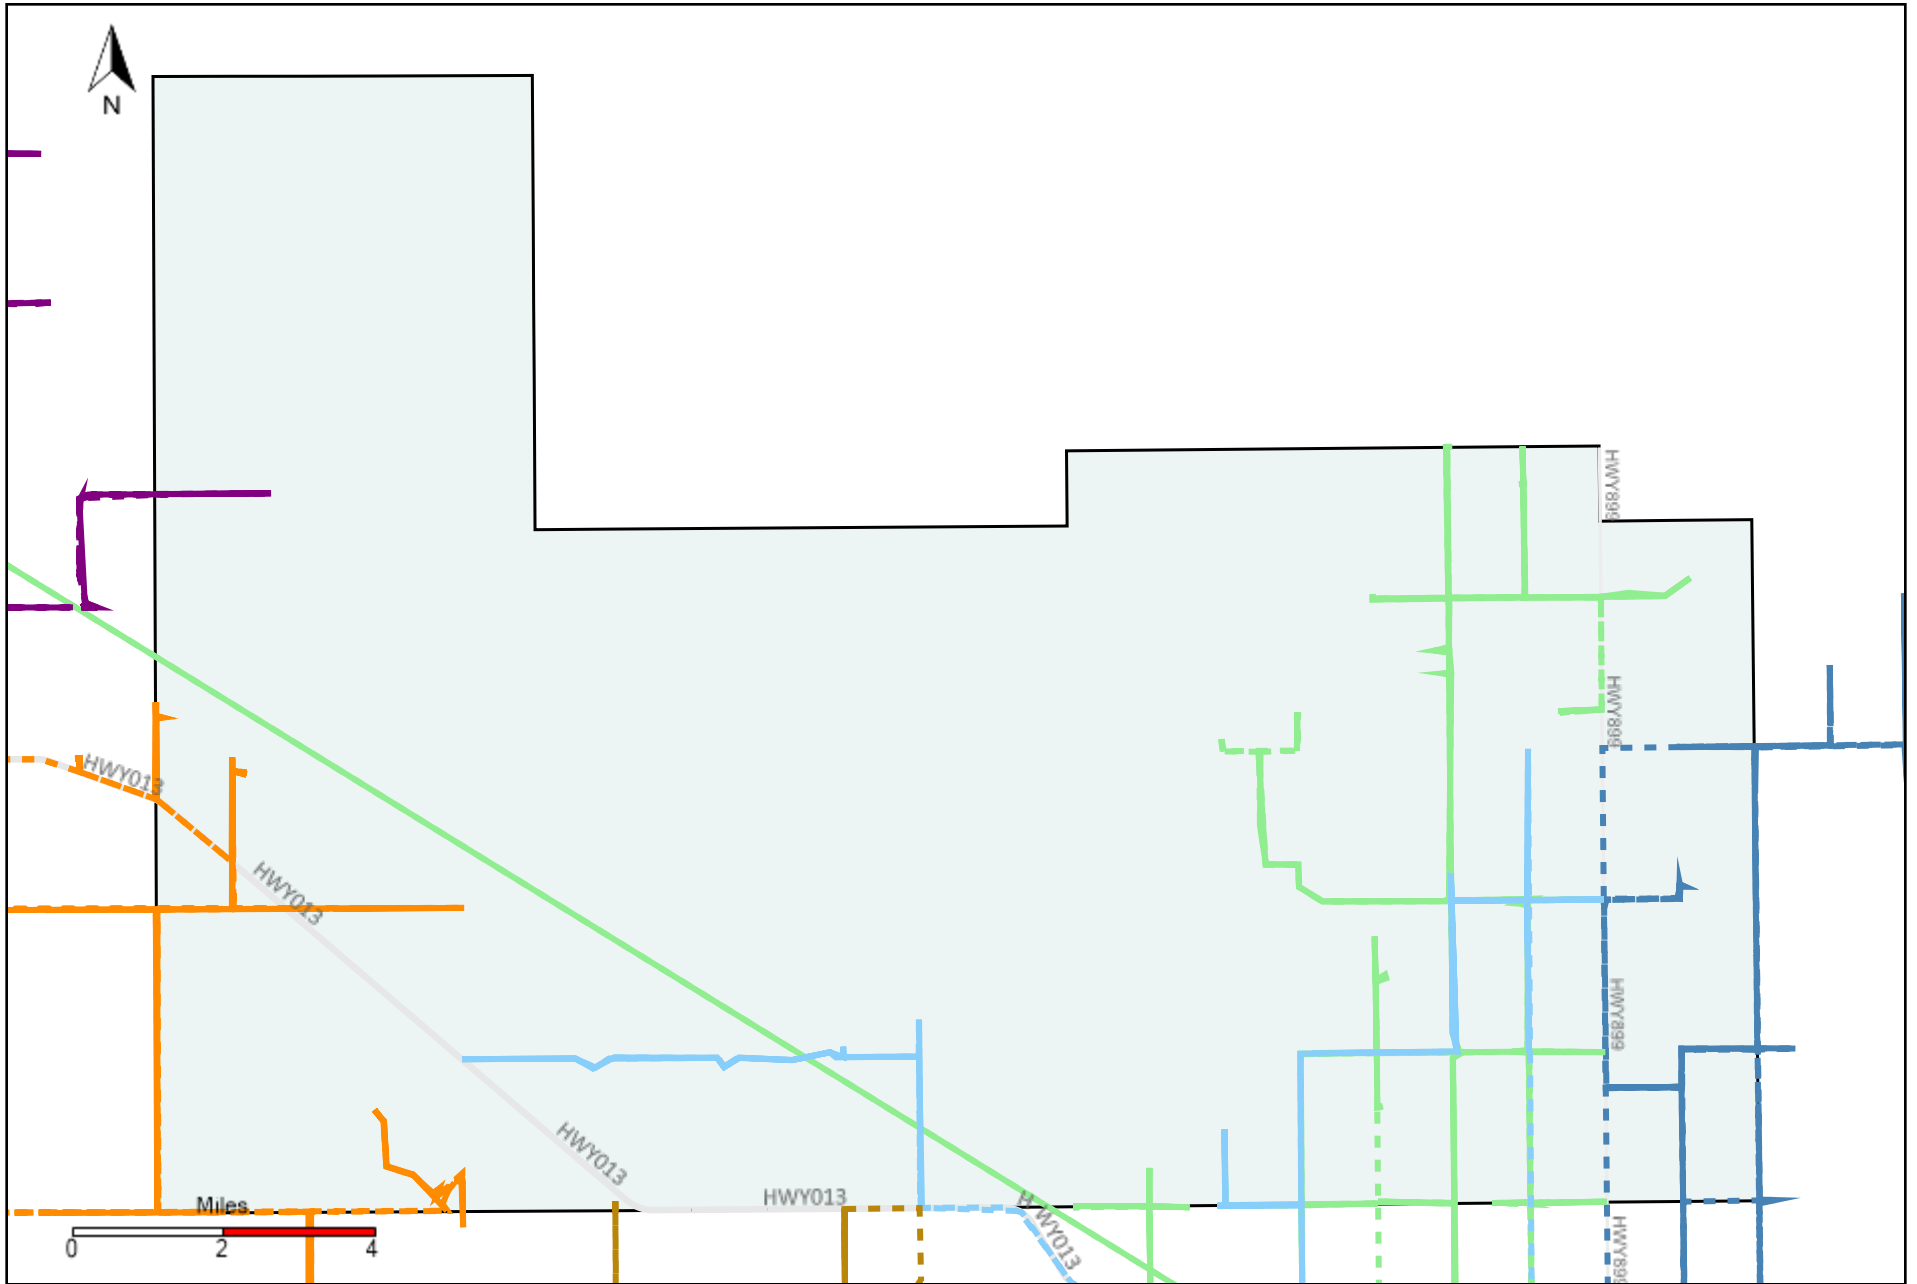

Division: 1 Grader Report(2021-01-10 ~ 2021-01-16)

Vehicle Name List	Total Distance(km)	Total Hours
*****	1214.65	62 hrs 22 min 47 sec

Division: 2 Grader Report(2021-01-10 ~ 2021-01-16)

Vehicle Name List	Total Distance(km)	Total Hours
*****	1932.64	95 hrs 53 min 0 sec

Division: 3 Grader Report(2021-01-10 ~ 2021-01-16)

Vehicle Name List	Total Distance(km)	Total Hours
*****	2605.5	122 hrs 0 min 15 sec

Division: 4 Grader Report(2021-01-10 ~ 2021-01-16)

Vehicle Name List	Total Distance(km)	Total Hours
*****	2980.41	162 hrs 12 min 16 sec

Division: 5 Grader Report(2021-01-10 ~ 2021-01-16)

Vehicle Name List	Total Distance(km)	Total Hours
*****	1729.7	110 hrs 16 min 18 sec

Division: 6 Grader Report(2021-01-10 ~ 2021-01-16)

Vehicle Name List	Total Distance(km)	Total Hours
*****	1767.01	104 hrs 36 min 59 sec

Division: 7 Grader Report(2021-01-10 ~ 2021-01-16)

Vehicle Name List	Total Distance(km)	Total Hours
*****	990.23	53 hrs 35 min 42 sec