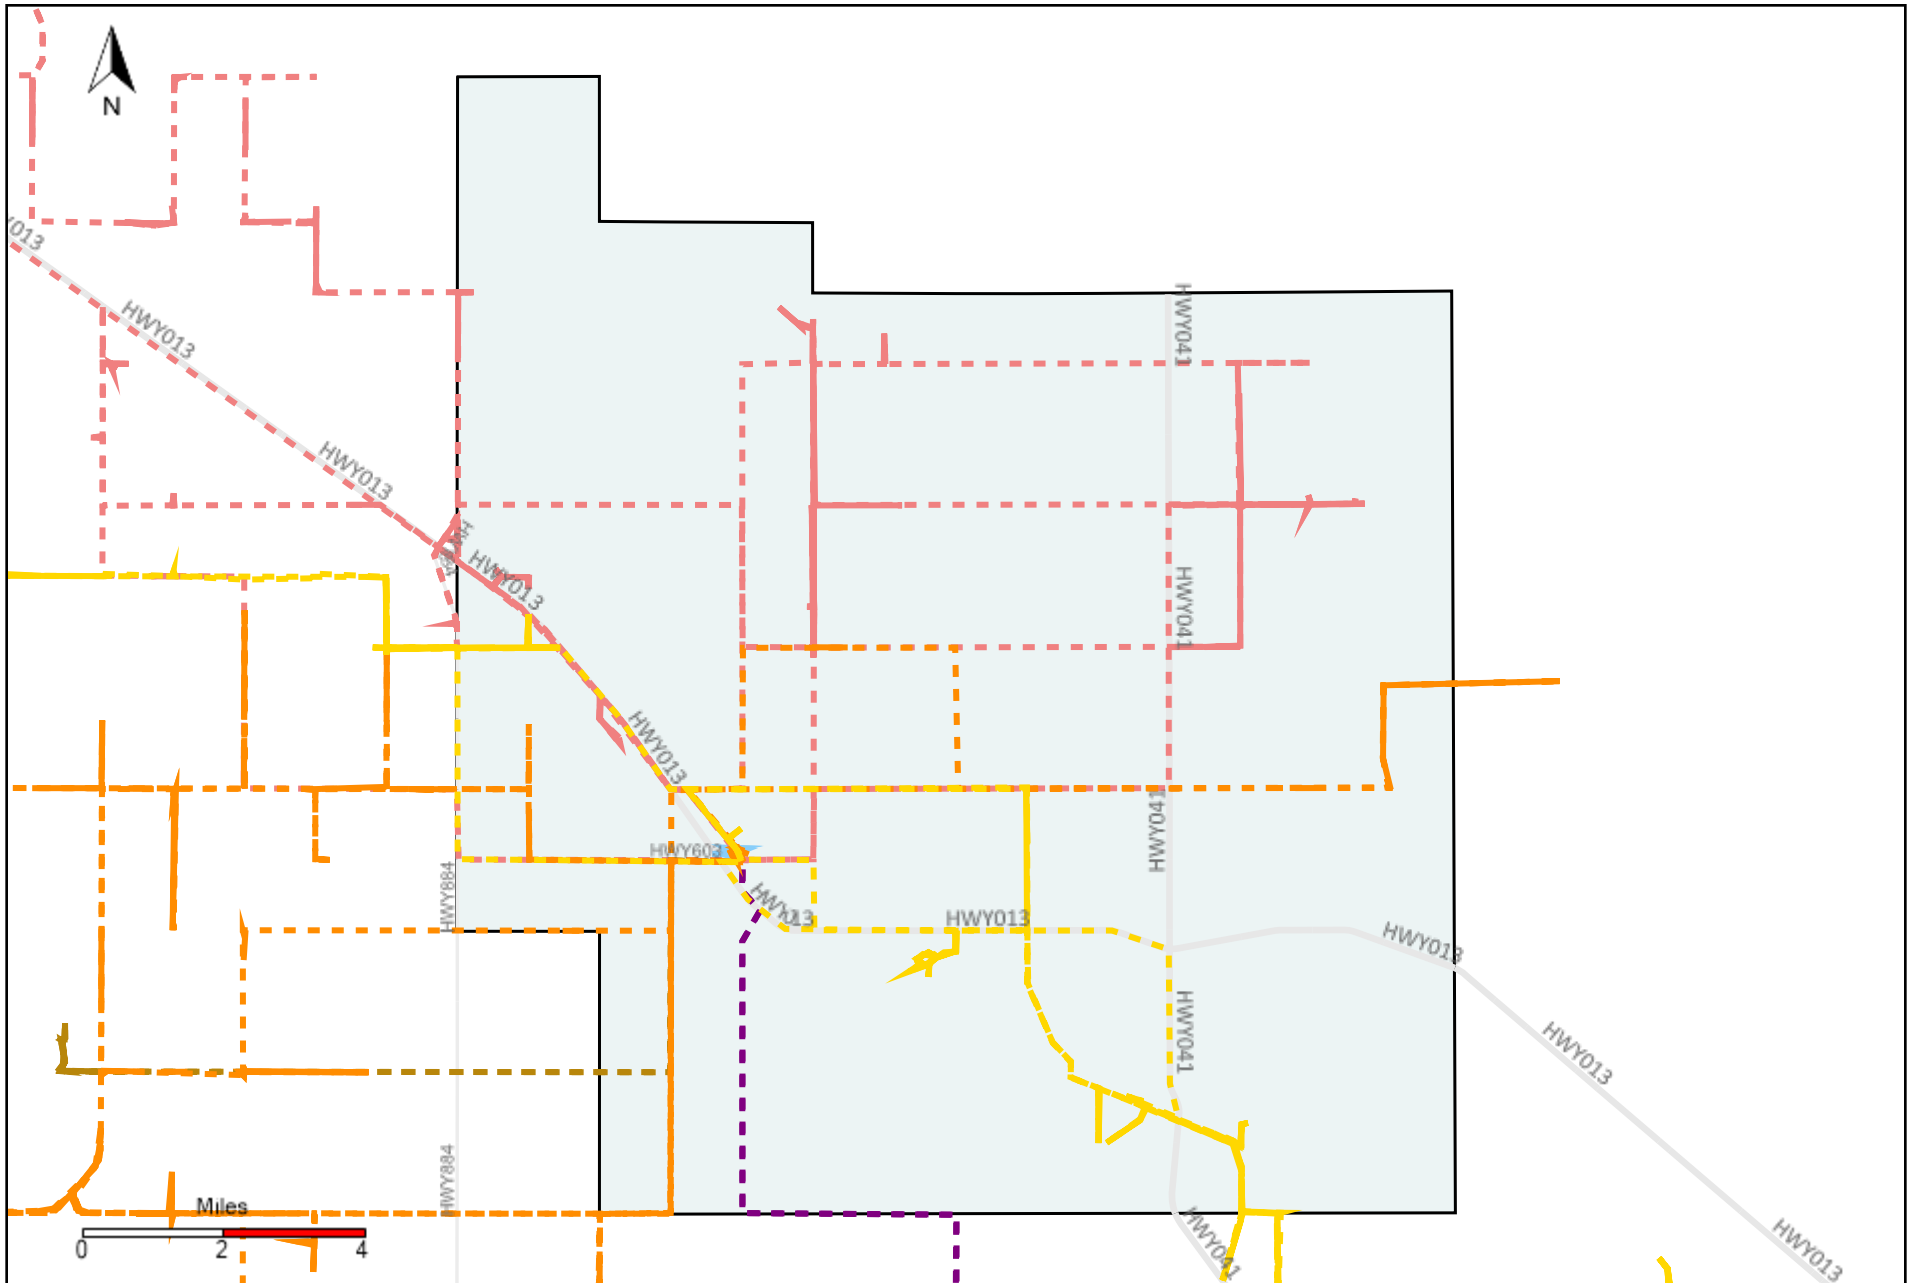

Division: 6 Grader Report(2021-01-03 ~ 2021-01-09)

Vehicle Name List	Total Distance(km)	Total Hours
*****	1324.69	83 hrs 42 min 16 sec