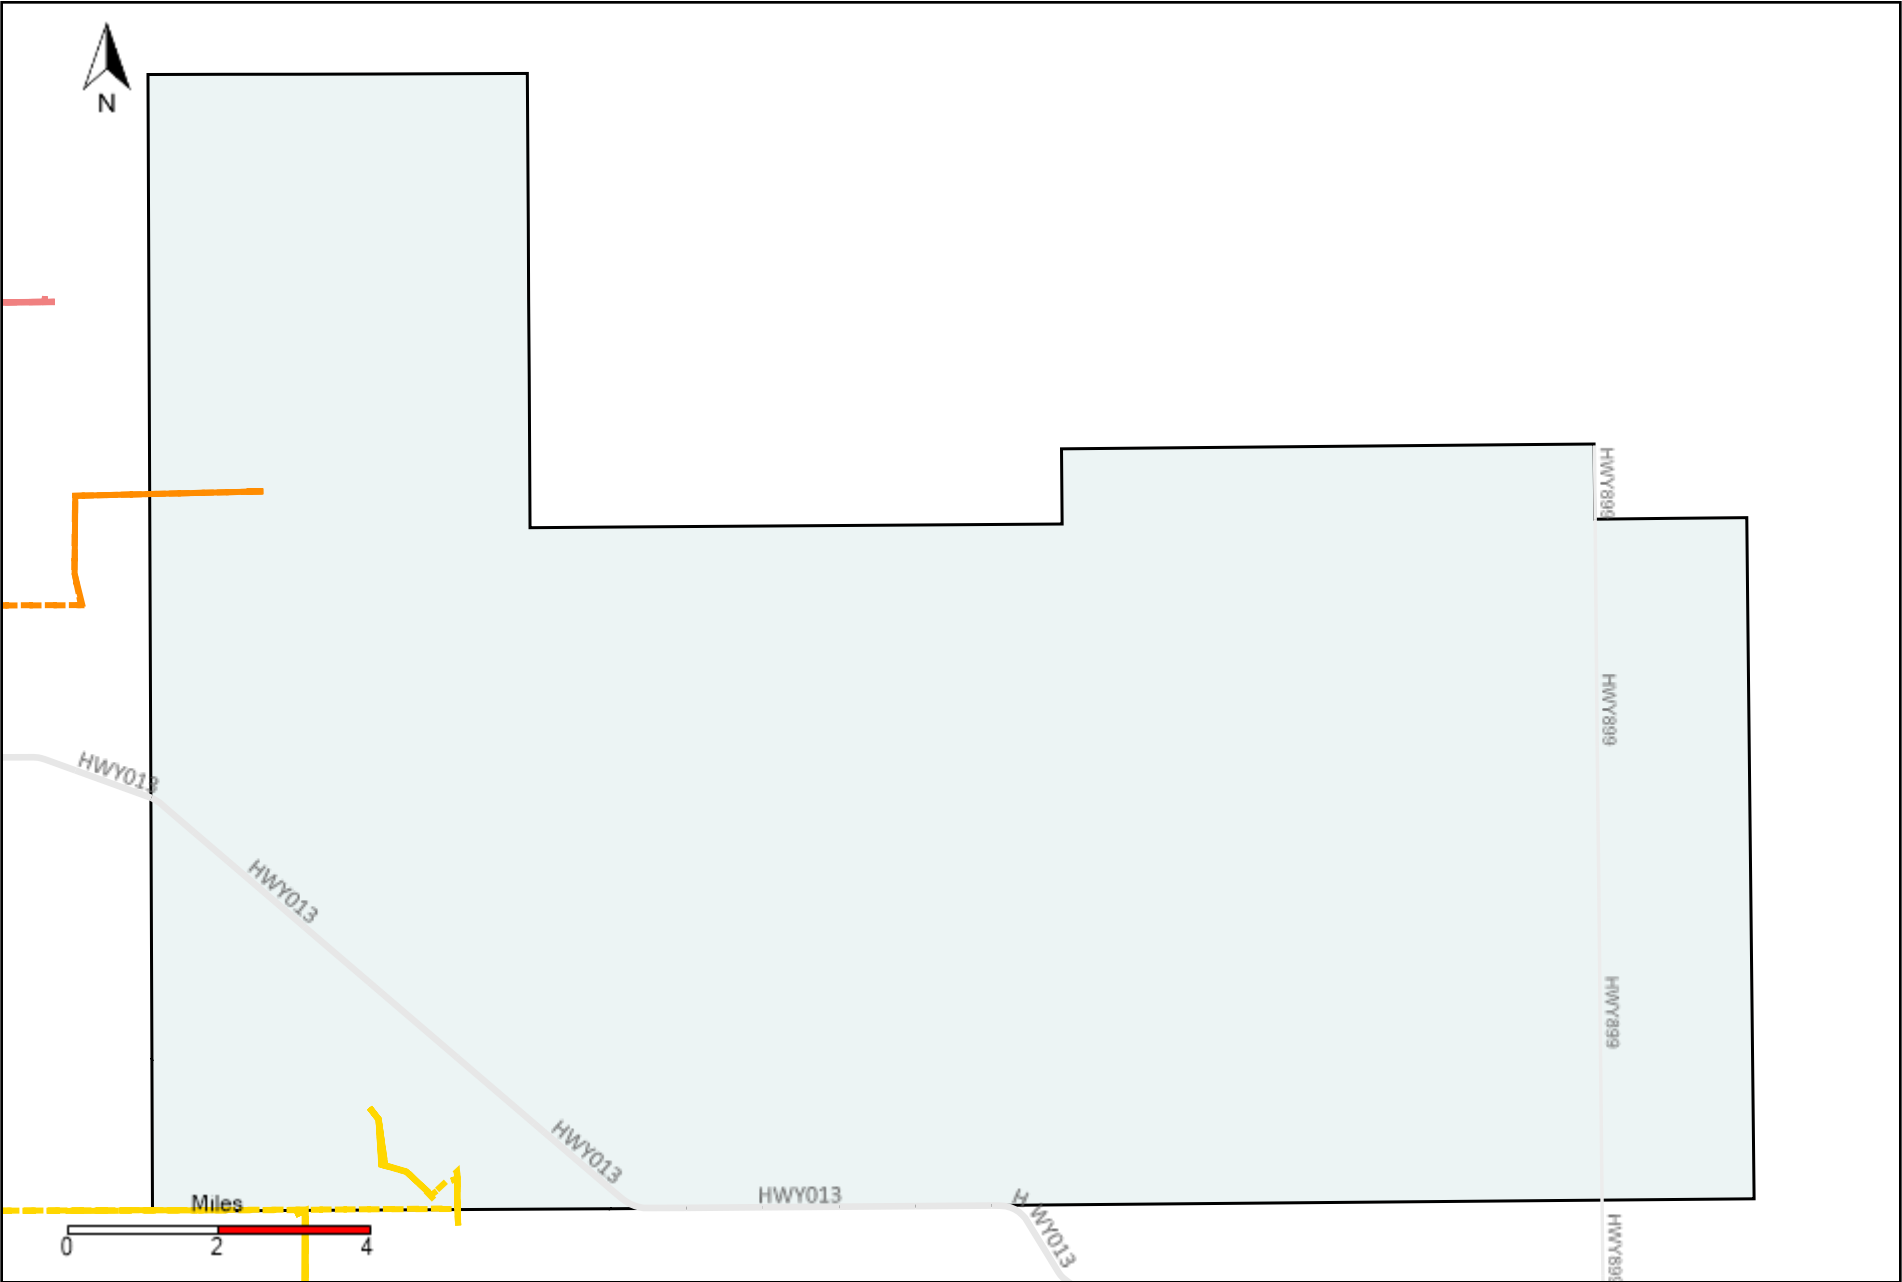

Division: 4 Grader Report(2021-01-03 ~ 2021-01-09)

Vehicle Name List	Total Distance(km)	Total Hours
*****	754.01	47 hrs 41 min 48 sec