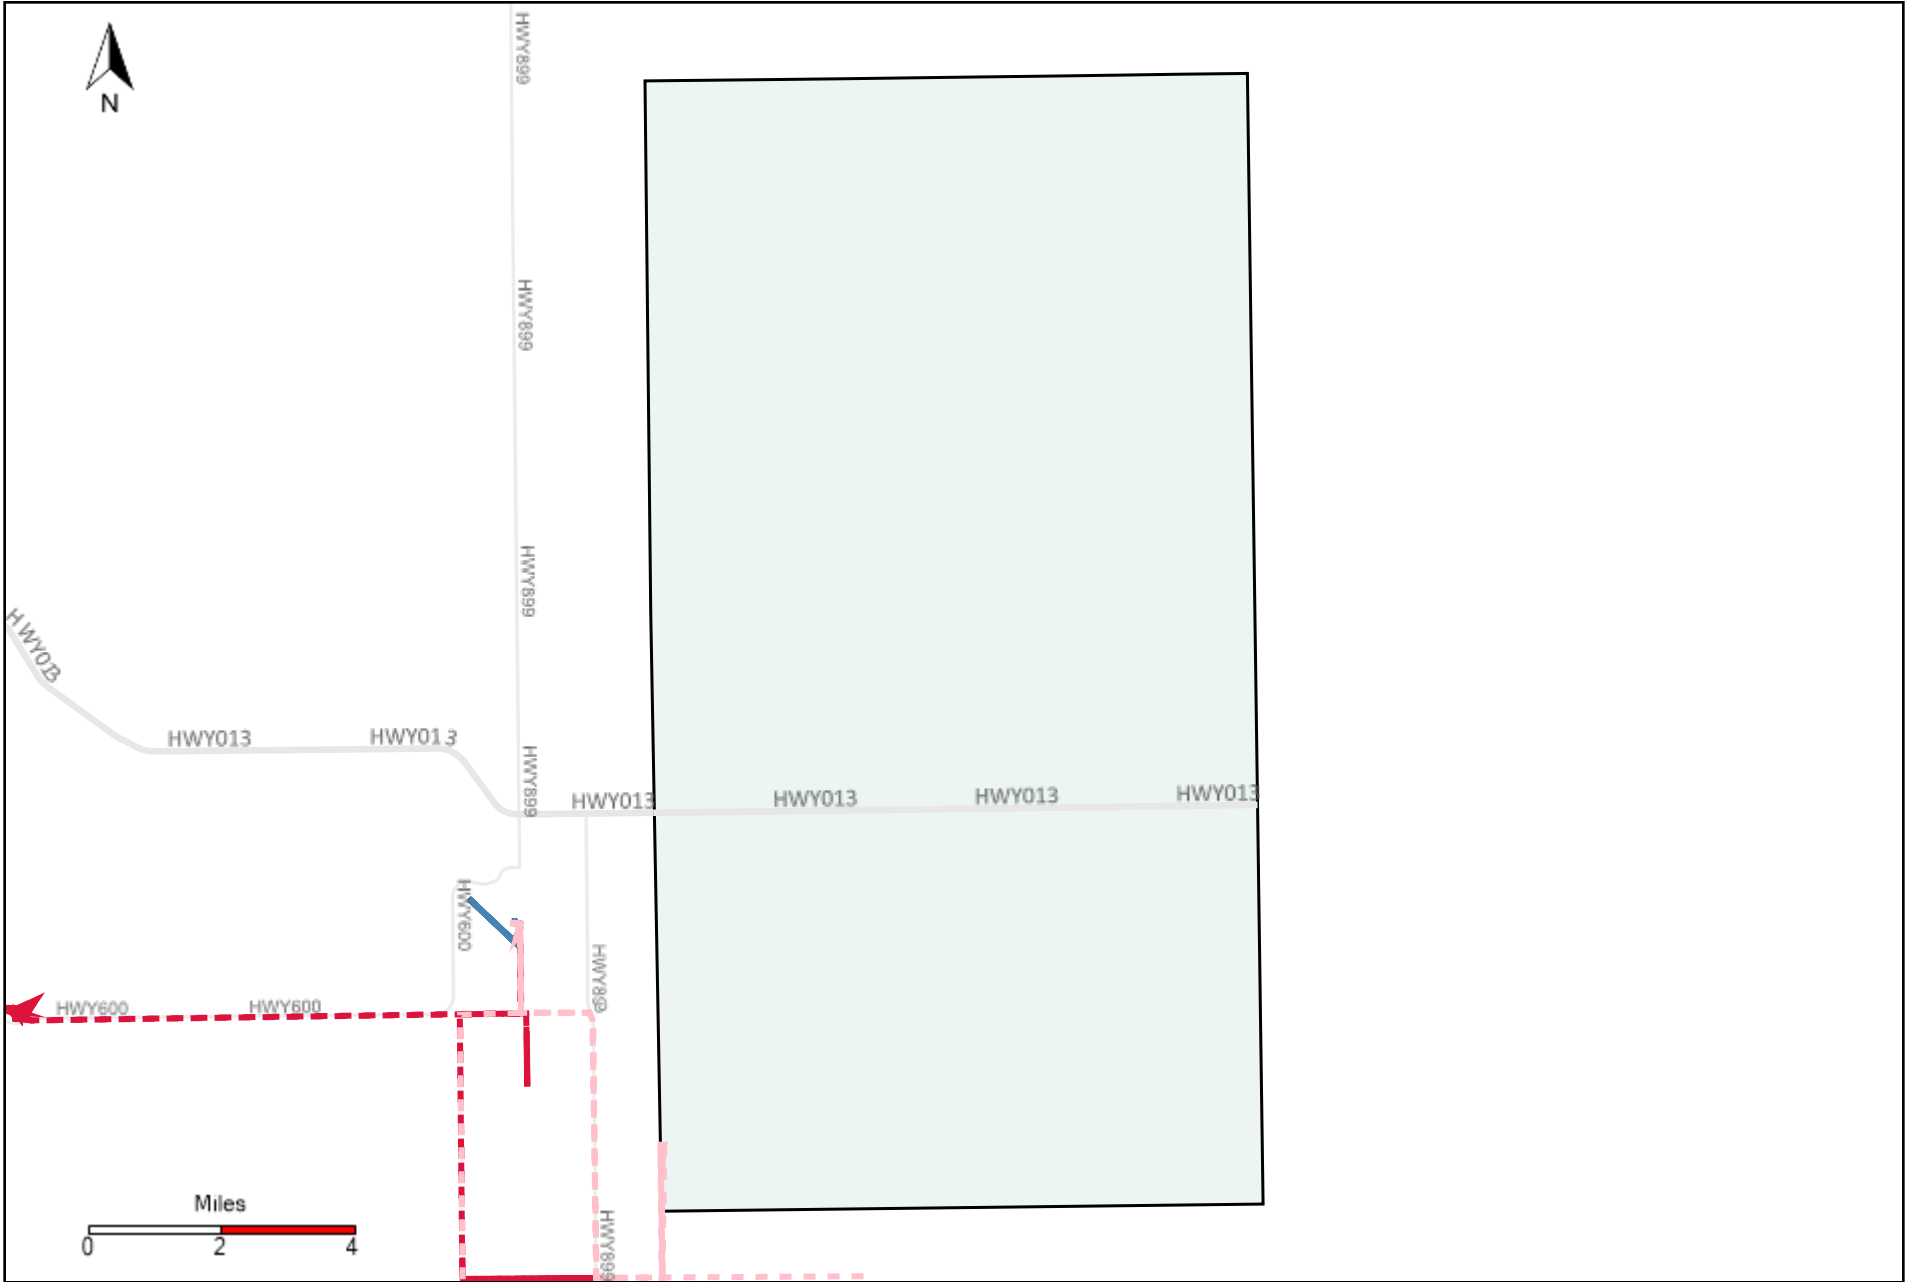

Division: 2 Grader Report(2021-01-03 ~ 2021-01-09)

Vehicle Name List	Total Distance(km)	Total Hours
*****	230.34	16 hrs 29 min 5 sec