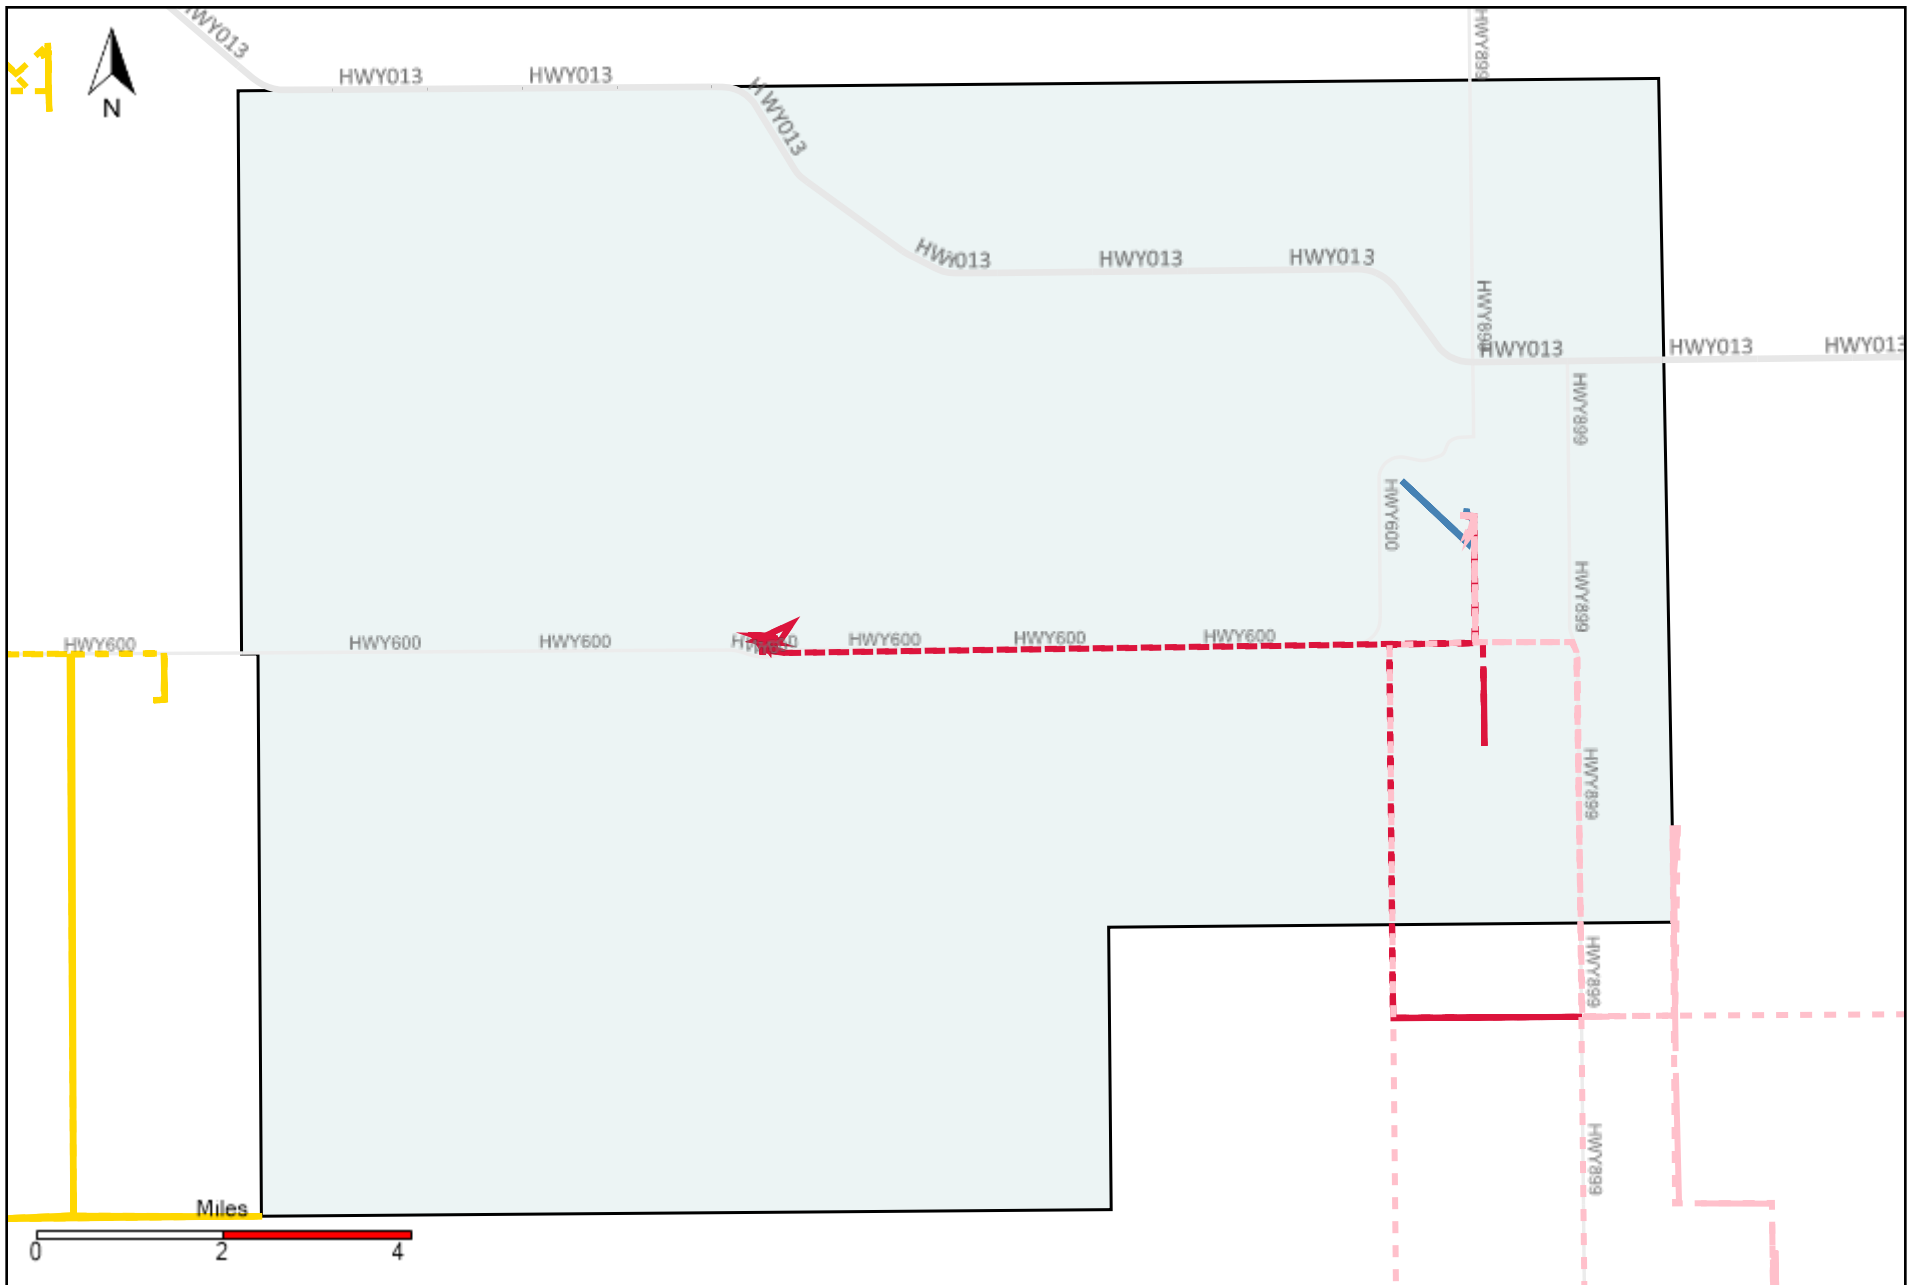

Division: 3 Grader Report(2021-01-03 ~ 2021-01-09)

Vehicle Name List	Total Distance(km)	Total Hours
*****	354.17	28 hrs 57 min 41 sec