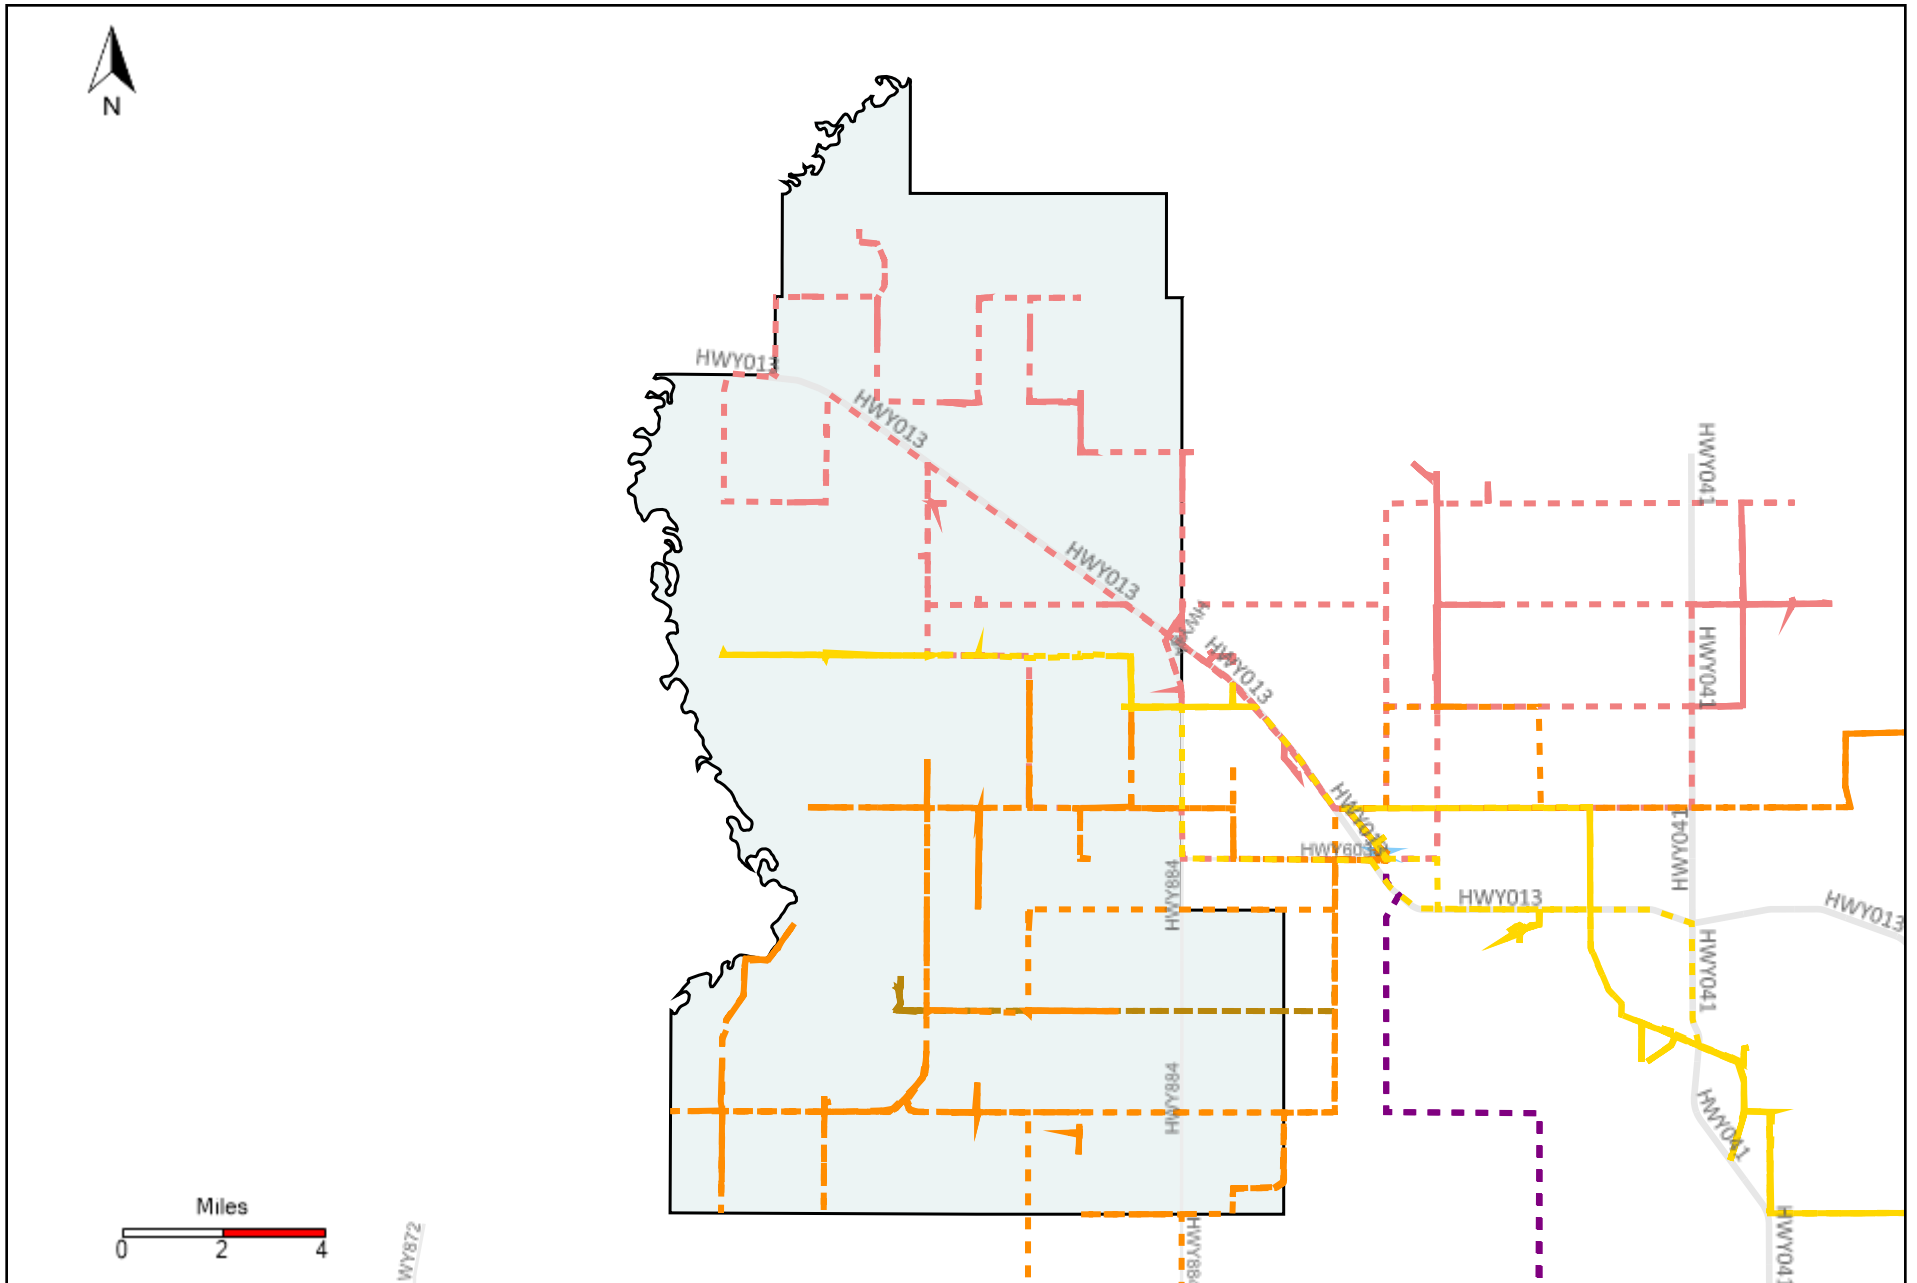

# Division: 5 Grader Report(2021-01-03 ~ 2021-01-09)

Vehicle Name List	Total Distance(km)	Total Hours
*****	914.36	57 hrs 14 min 4 sec

# Division: 6 Grader Report(2021-01-03 ~ 2021-01-09)

Vehicle Name List	Total Distance(km)	Total Hours
*****	1324.69	83 hrs 42 min 16 sec

# Division: 7 Grader Report(2021-01-03 ~ 2021-01-09)

Vehicle Name List	Total Distance(km)	Total Hours
*****	1159.37	73 hrs 29 min 21 sec