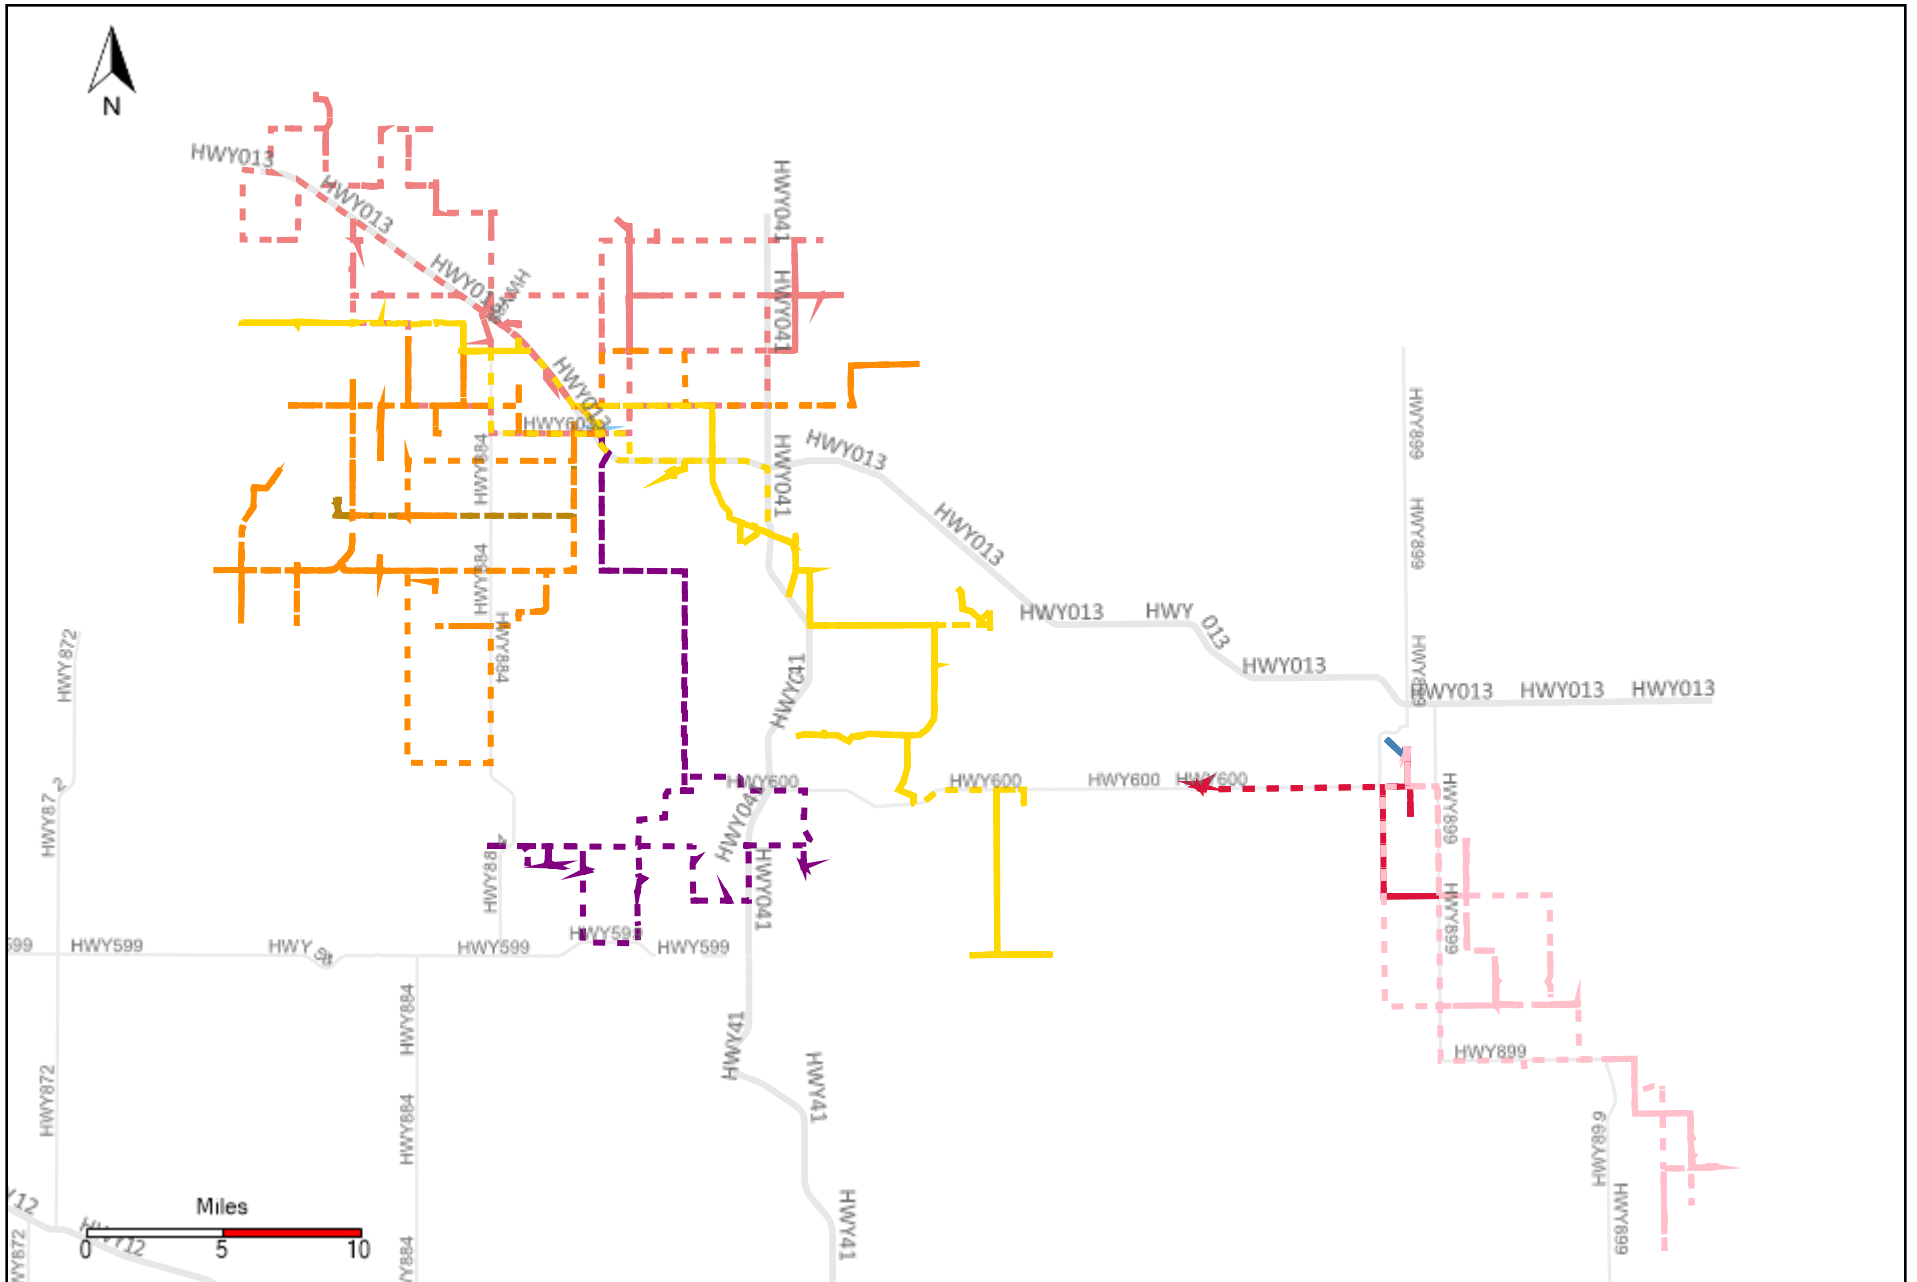

# Division: 1 Grader Report(2021-01-03 ~ 2021-01-09)

Vehicle Name List	Total Distance(km)	Total Hours
*****	320.56	23 hrs 41 min 45 sec

# Division: 2 Grader Report(2021-01-03 ~ 2021-01-09)

Vehicle Name List	Total Distance(km)	Total Hours
*****	230.34	16 hrs 29 min 5 sec

# Division: 5 Grader Report(2021-01-03 ~ 2021-01-09)

Vehicle Name List	Total Distance(km)	Total Hours
*****	914.36	57 hrs 14 min 4 sec

# Division: 7 Grader Report(2021-01-03 ~ 2021-01-09)

Vehicle Name List	Total Distance(km)	Total Hours
*****	1159.37	73 hrs 29 min 21 sec