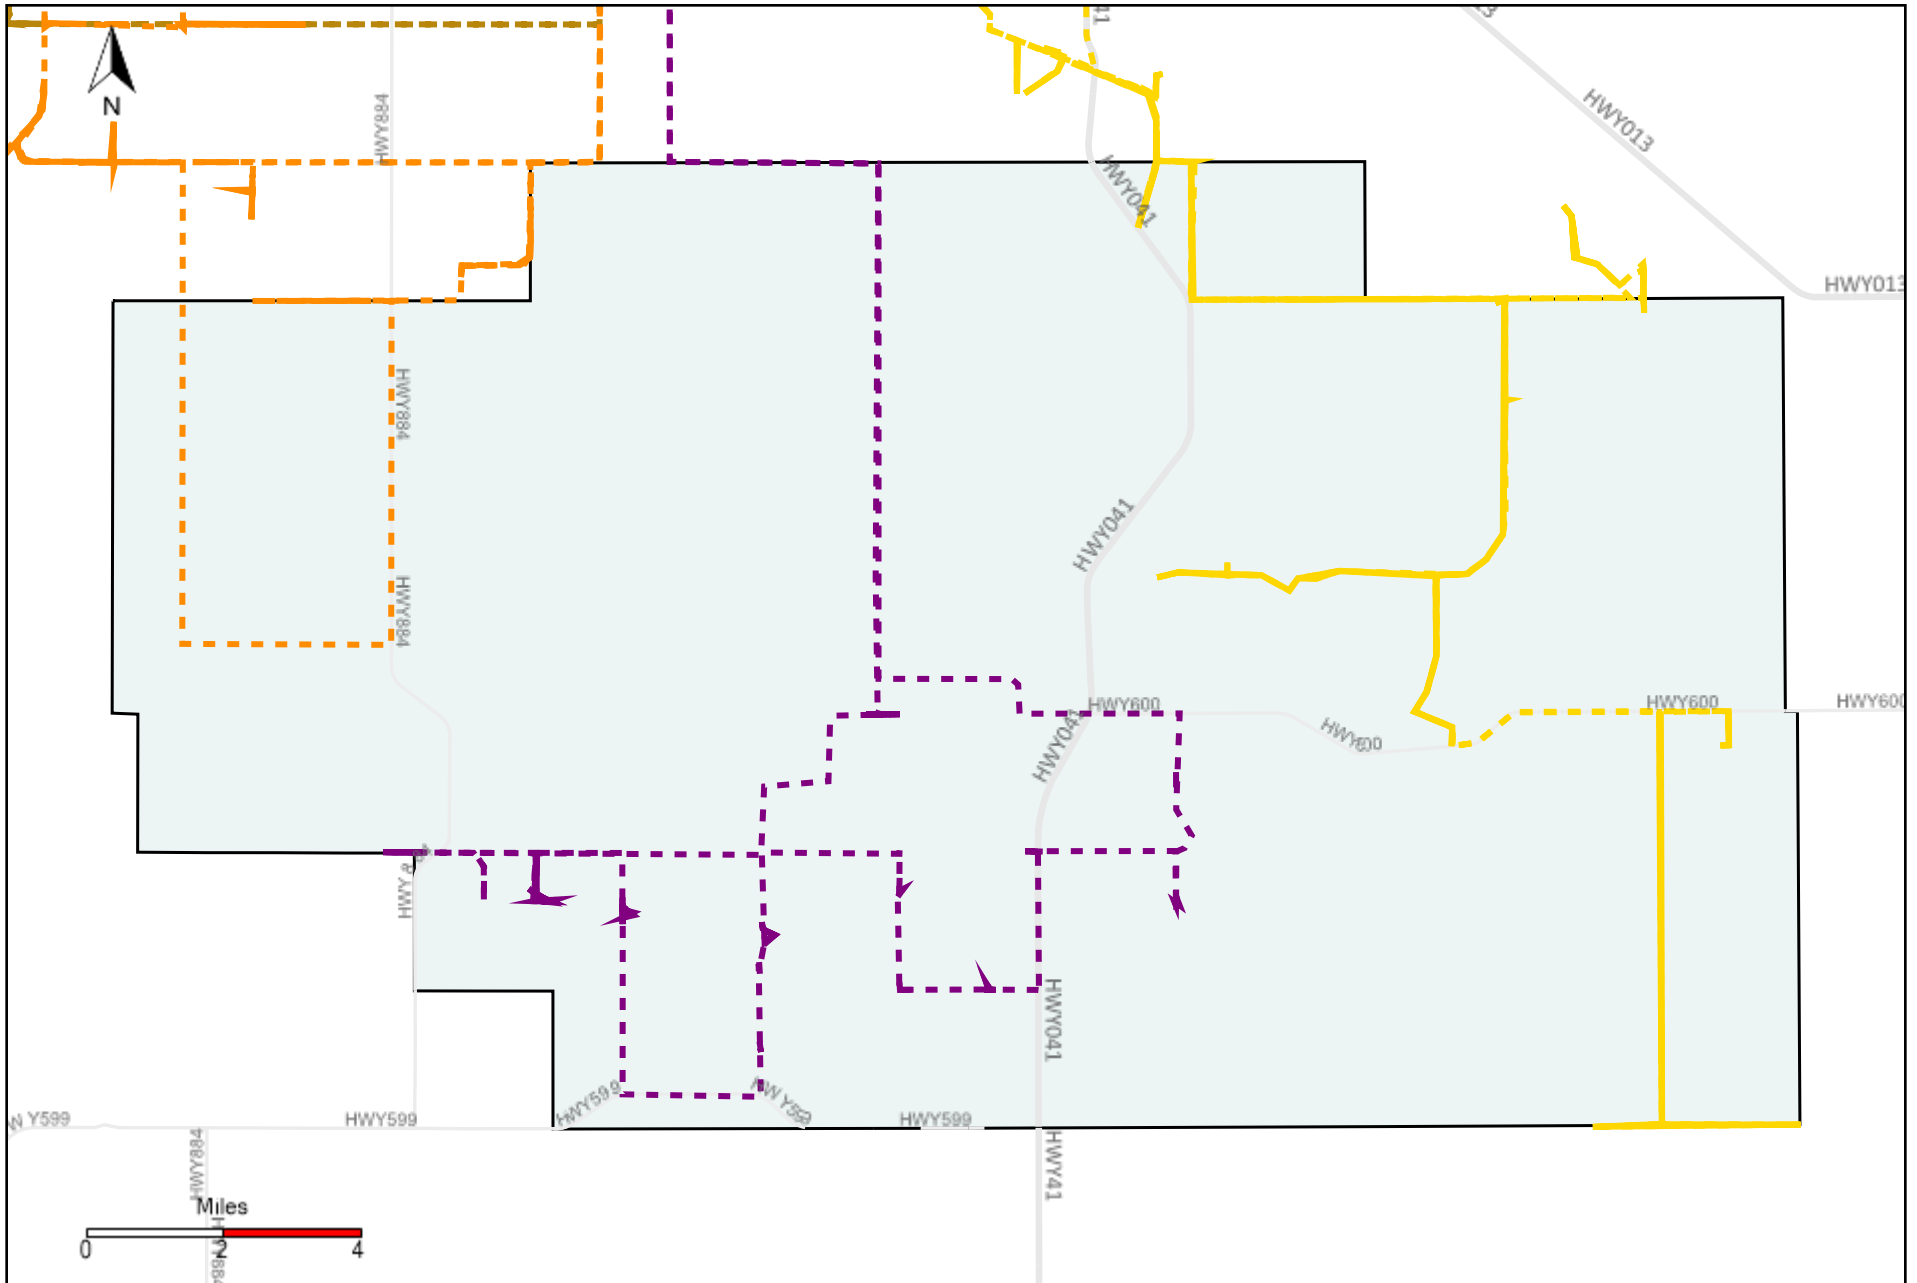

Division: 5 Grader Report(2021-01-03 ~ 2021-01-09)

Vehicle Name List	Total Distance(km)	Total Hours
*****	914.36	57 hrs 14 min 4 sec