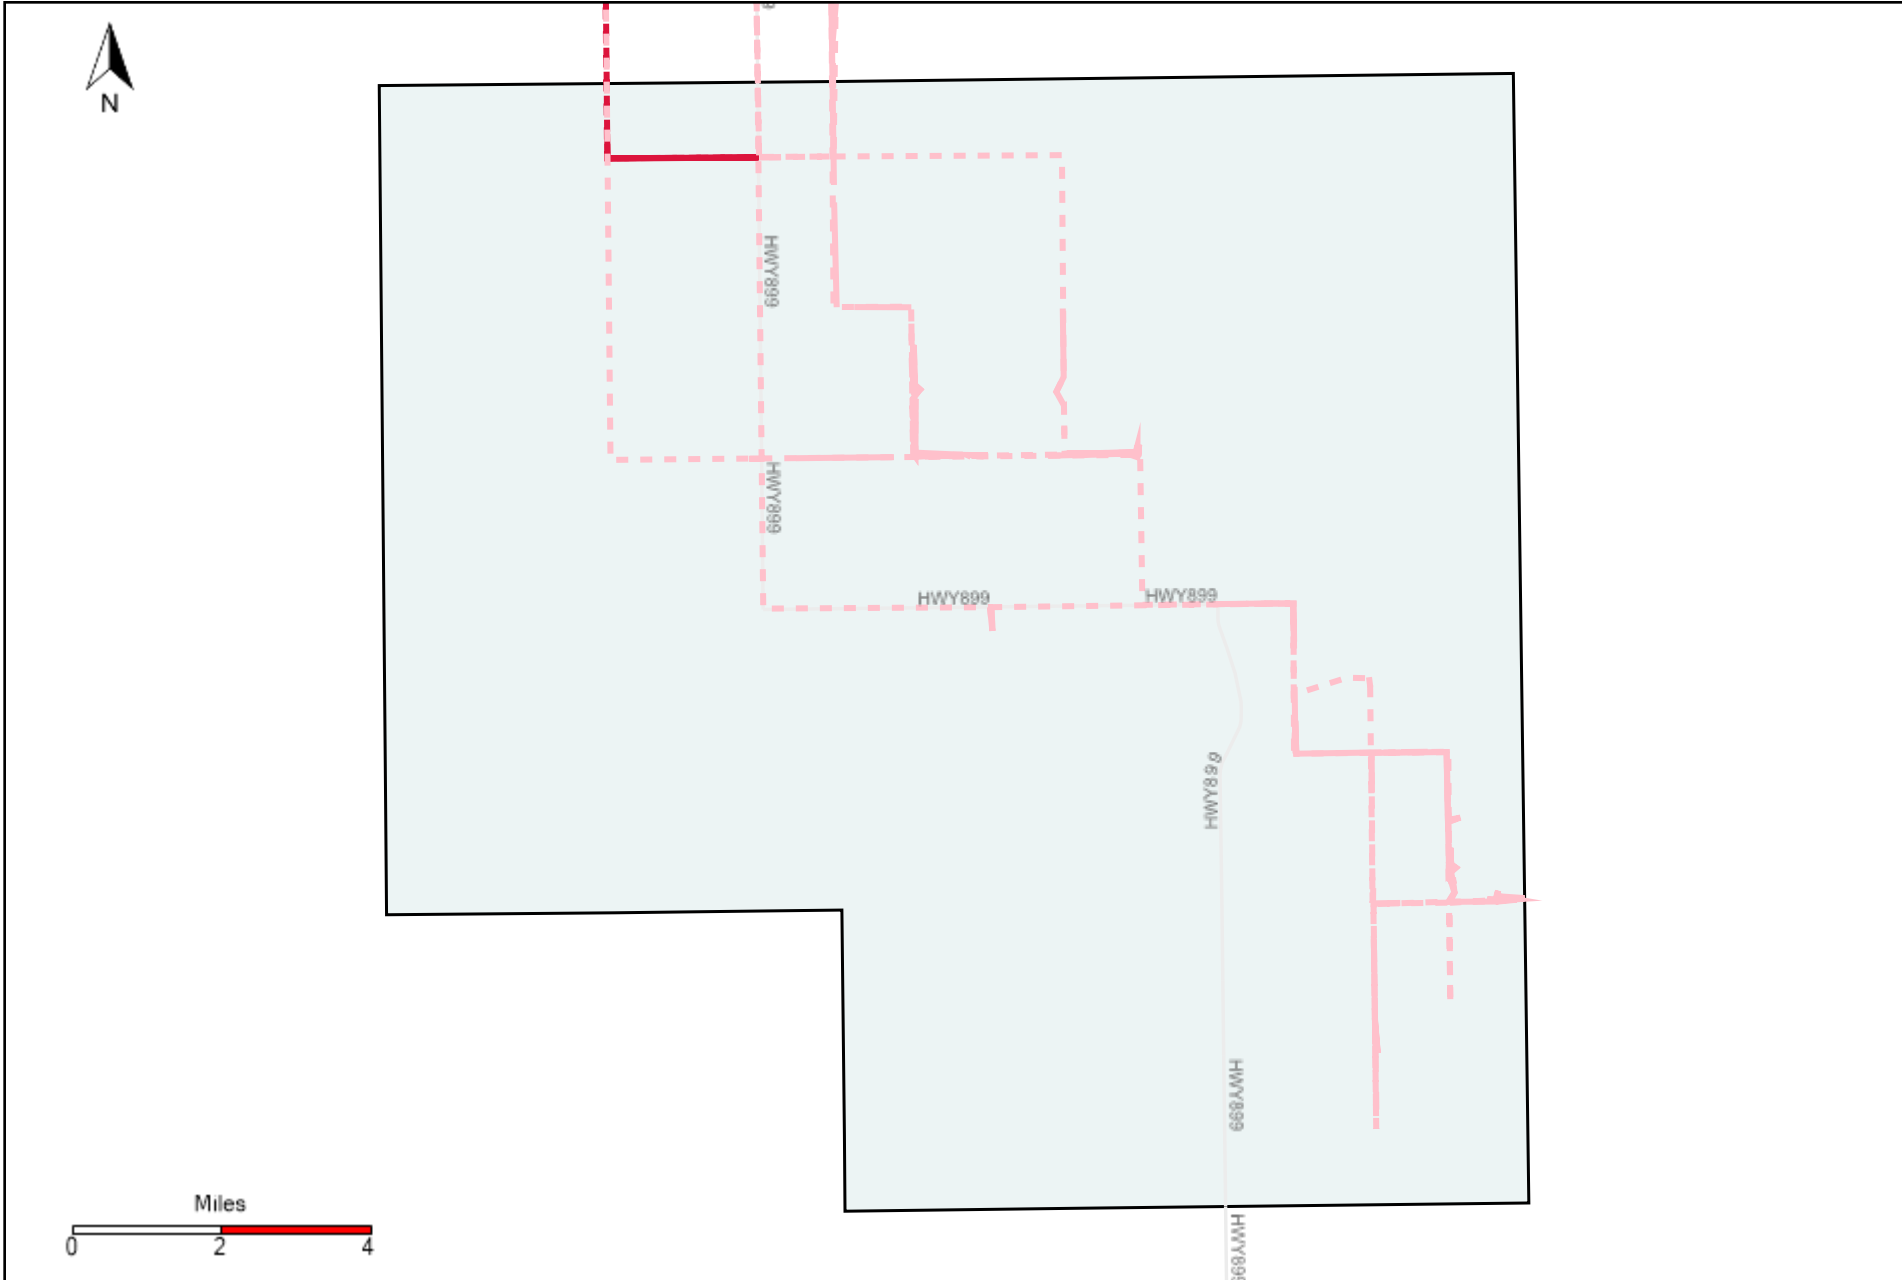

# Division: 1 Grader Report(2021-01-03 ~ 2021-01-09)

Vehicle Name List	Total Distance(km)	Total Hours
*****	320.56	23 hrs 41 min 45 sec

# Division: 7 Grader Report(2021-01-03 ~ 2021-01-09)

Vehicle Name List	Total Distance(km)	Total Hours
*****	1159.37	73 hrs 29 min 21 sec