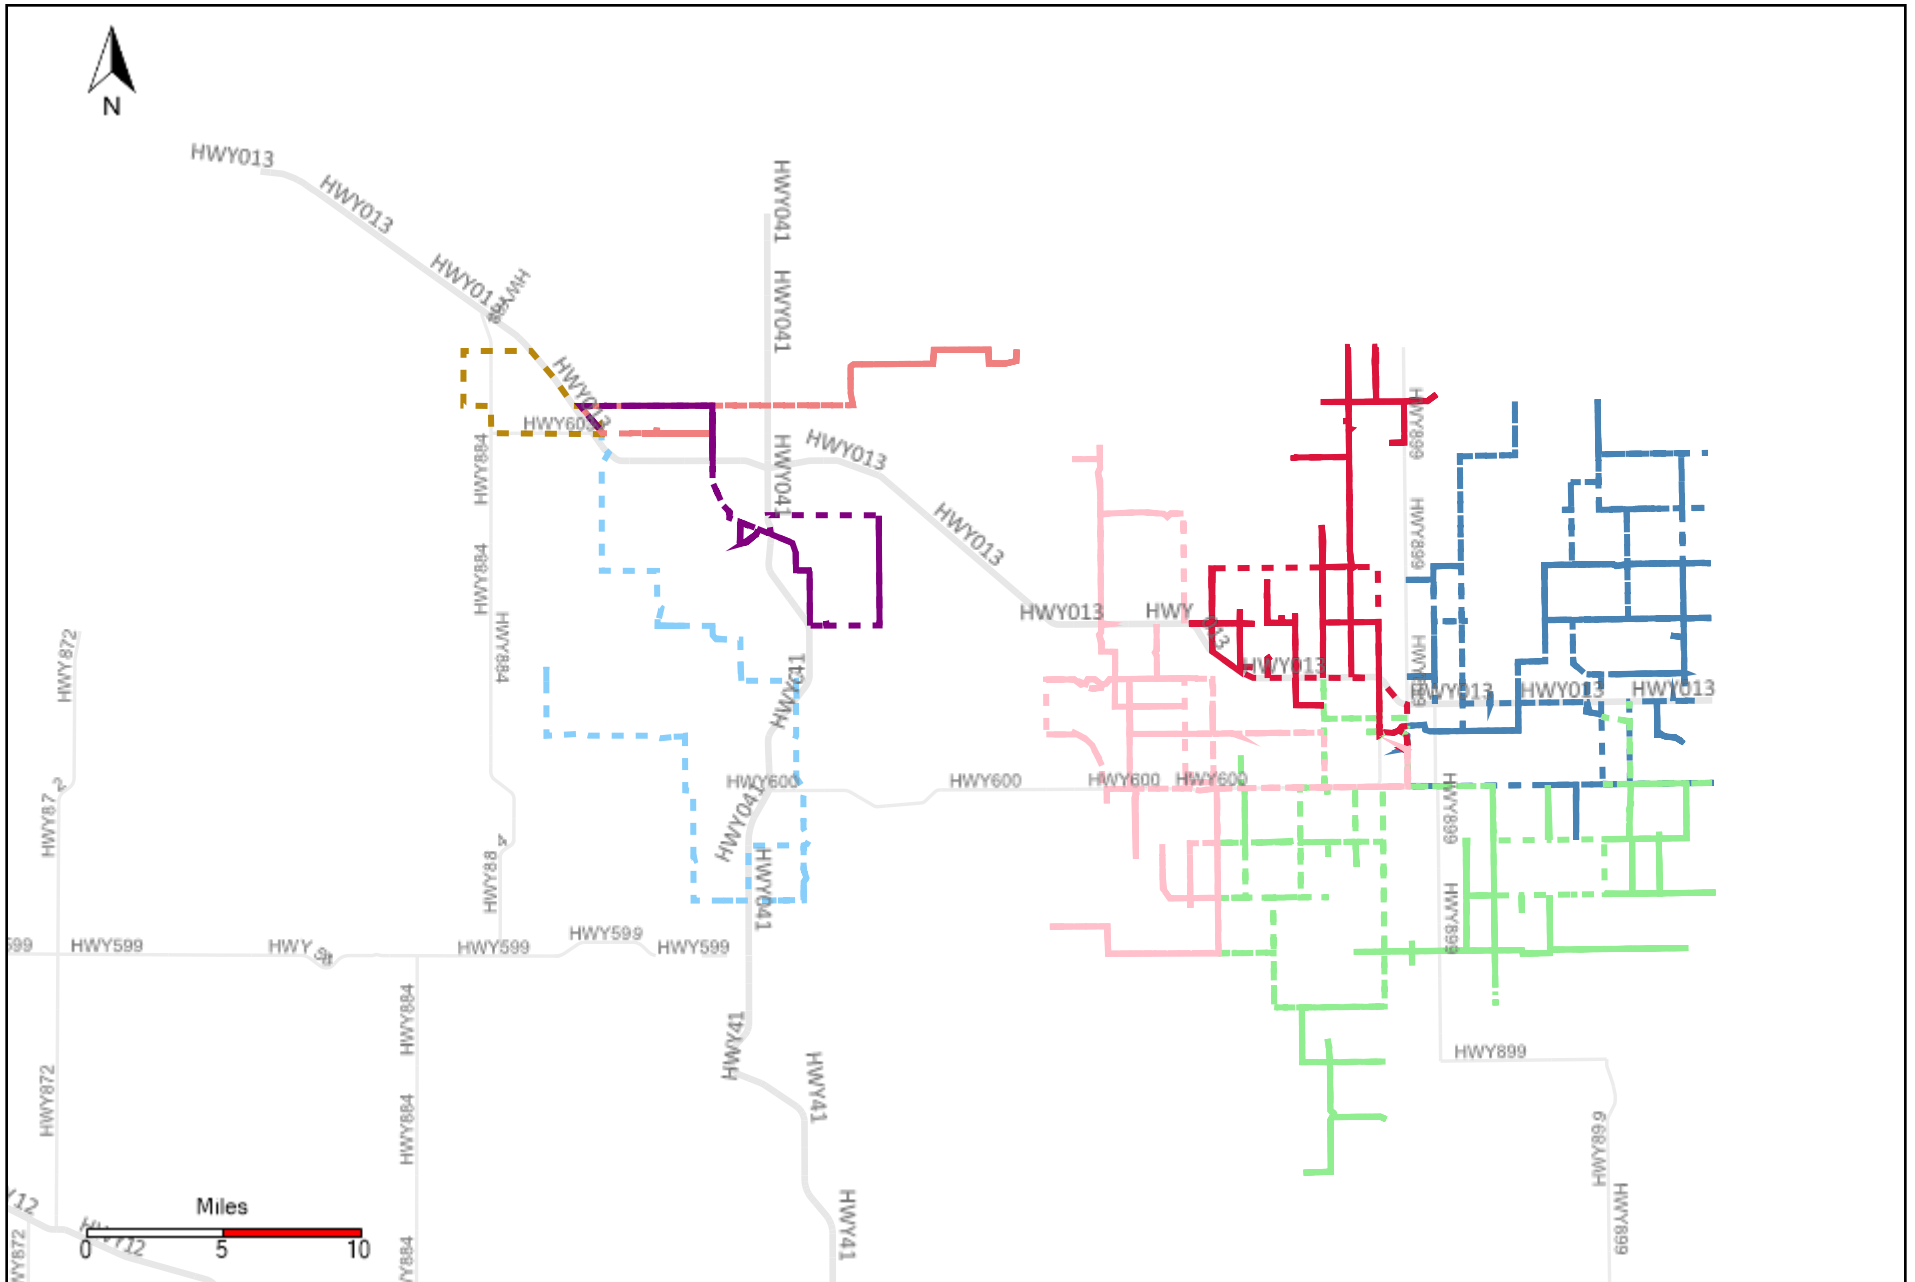

Provost Weekly Grader Report (2020-12-20 ~ 2020-12-26)

Division: 1 Grader Report(2020-12-20 ~ 2020-12-26)

Vehicle Name List	Total Distance(km)	Total Hours
*****	503.31	24 hrs 53 min 48 sec

Division: 2 Grader Report(2020-12-20 ~ 2020-12-26)

Vehicle Name List	Total Distance(km)	Total Hours
*****	974.08	48 hrs 43 min 1 sec

Division: 3 Grader Report(2020-12-20 ~ 2020-12-26)

Vehicle Name List	Total Distance(km)	Total Hours
*****	1572.35	86 hrs 7 min 17 sec

Division: 4 Grader Report(2020-12-20 ~ 2020-12-26)

Vehicle Name List	Total Distance(km)	Total Hours
*****	1266.13	77 hrs 15 min 24 sec

Division: 5 Grader Report(2020-12-20 ~ 2020-12-26)

Vehicle Name List	Total Distance(km)	Total Hours
*****	543.27	33 hrs 7 min 30 sec

Division: 6 Grader Report(2020-12-20 ~ 2020-12-26)

Vehicle Name List	Total Distance(km)	Total Hours
*****	324.92	26 hrs 35 min 46 sec

Division: 7 Grader Report(2020-12-20 ~ 2020-12-26)

Vehicle Name List	Total Distance(km)	Total Hours
*****	33.38	4 hrs 58 min 7 sec