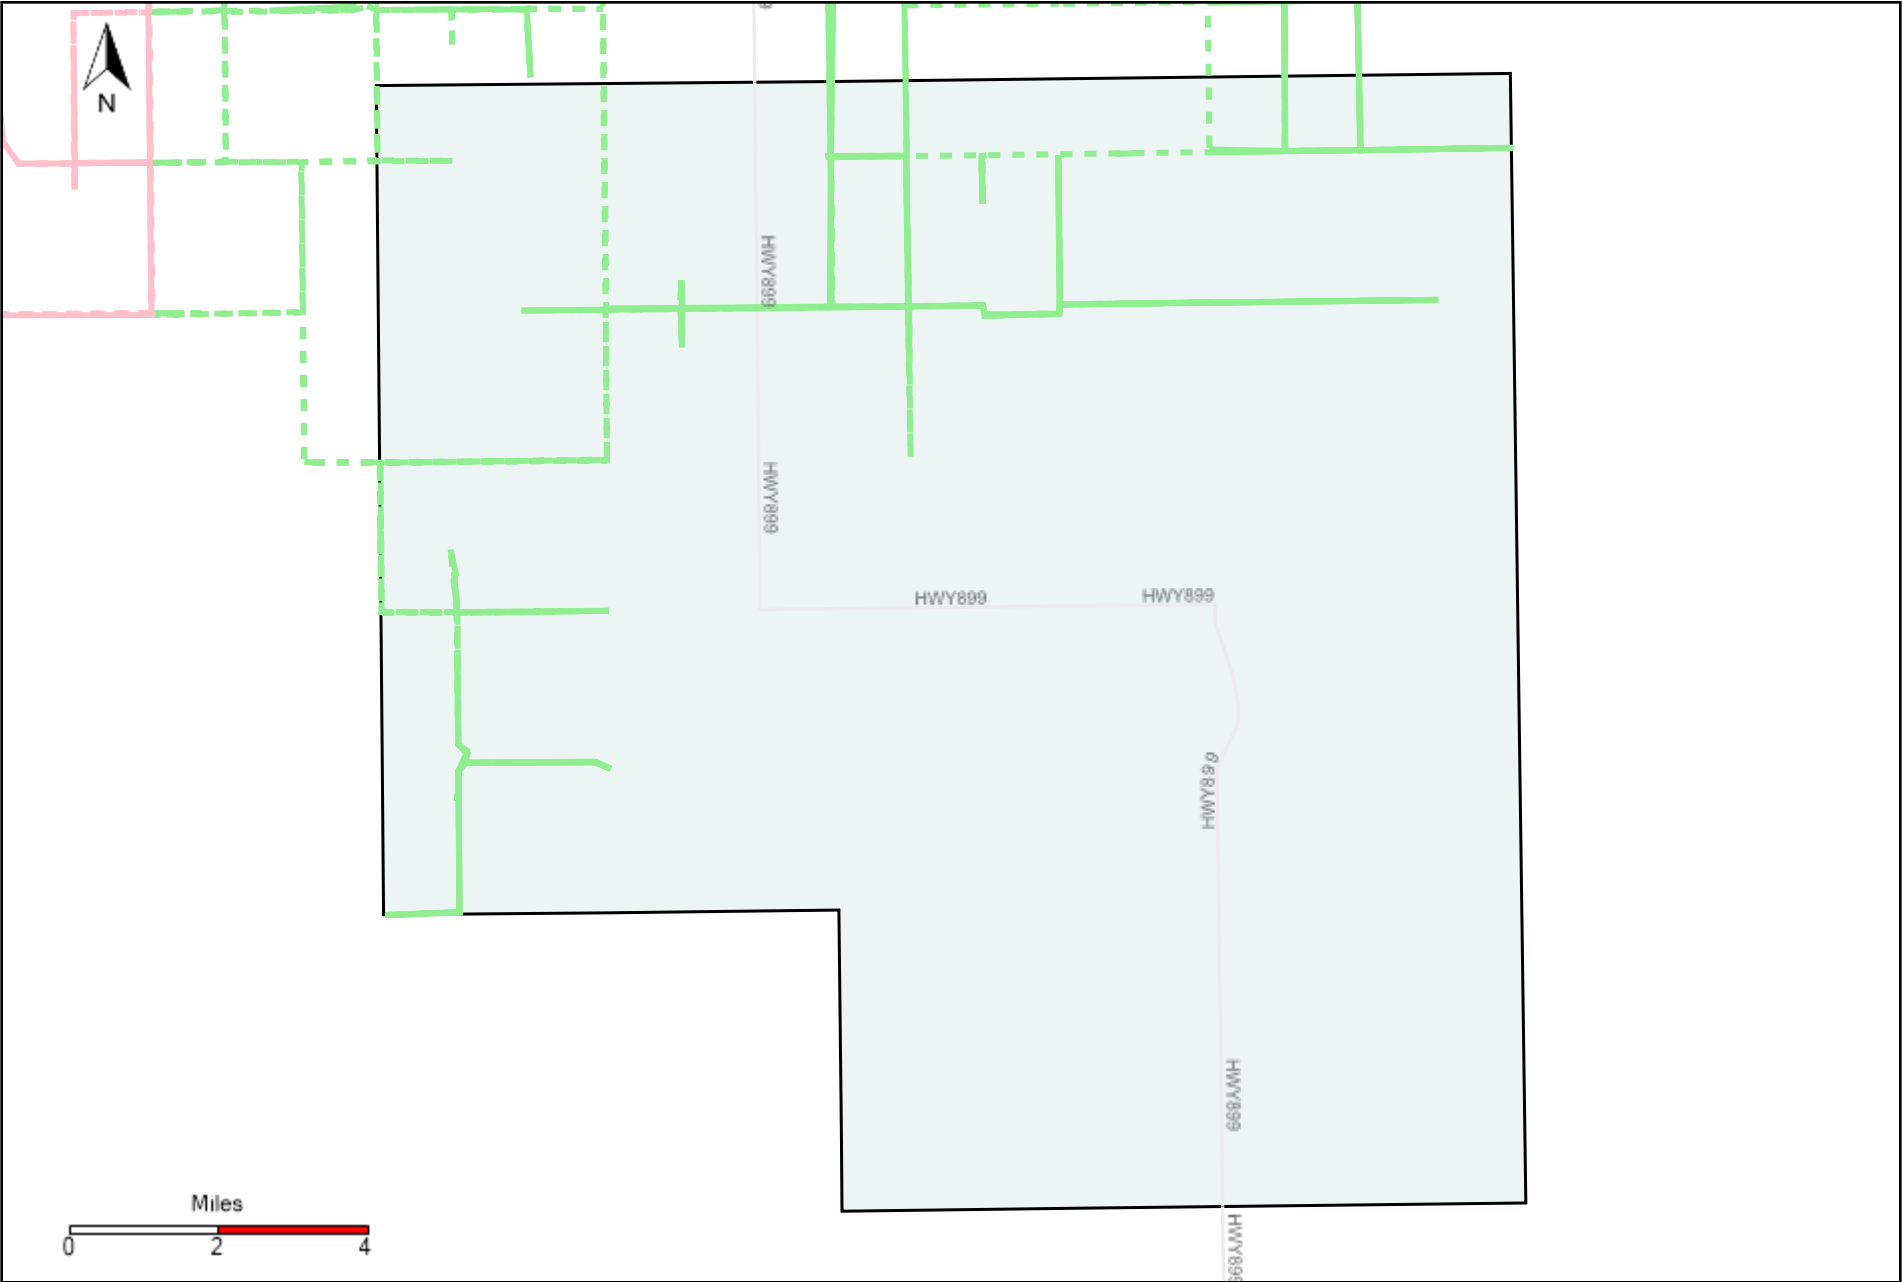

Provost Weekly Grader Report (2020-12-20 ~ 2020-12-26)

Division: 1 Grader Report(2020-12-20 ~ 2020-12-26)

Vehicle Name List	Total Distance(km)	Total Hours
*****	503.31	24 hrs 53 min 48 sec

Division: 2 Grader Report(2020-12-20 ~ 2020-12-26)

Vehicle Name List	Total Distance(km)	Total Hours
*****	974.08	48 hrs 43 min 1 sec

Division: 3 Grader Report(2020-12-20 ~ 2020-12-26)

Vehicle Name List	Total Distance(km)	Total Hours
*****	1572.35	86 hrs 7 min 17 sec

Division: 4 Grader Report(2020-12-20 ~ 2020-12-26)

Vehicle Name List	Total Distance(km)	Total Hours
*****	1266.13	77 hrs 15 min 24 sec

Division: 5 Grader Report(2020-12-20 ~ 2020-12-26)

Vehicle Name List	Total Distance(km)	Total Hours
*****	543.27	33 hrs 7 min 30 sec

Division: 6 Grader Report(2020-12-20 ~ 2020-12-26)

Vehicle Name List	Total Distance(km)	Total Hours
*****	324.92	26 hrs 35 min 46 sec

Division: 7 Grader Report(2020-12-20 ~ 2020-12-26)

Vehicle Name List	Total Distance(km)	Total Hours
*****	33.38	4 hrs 58 min 7 sec