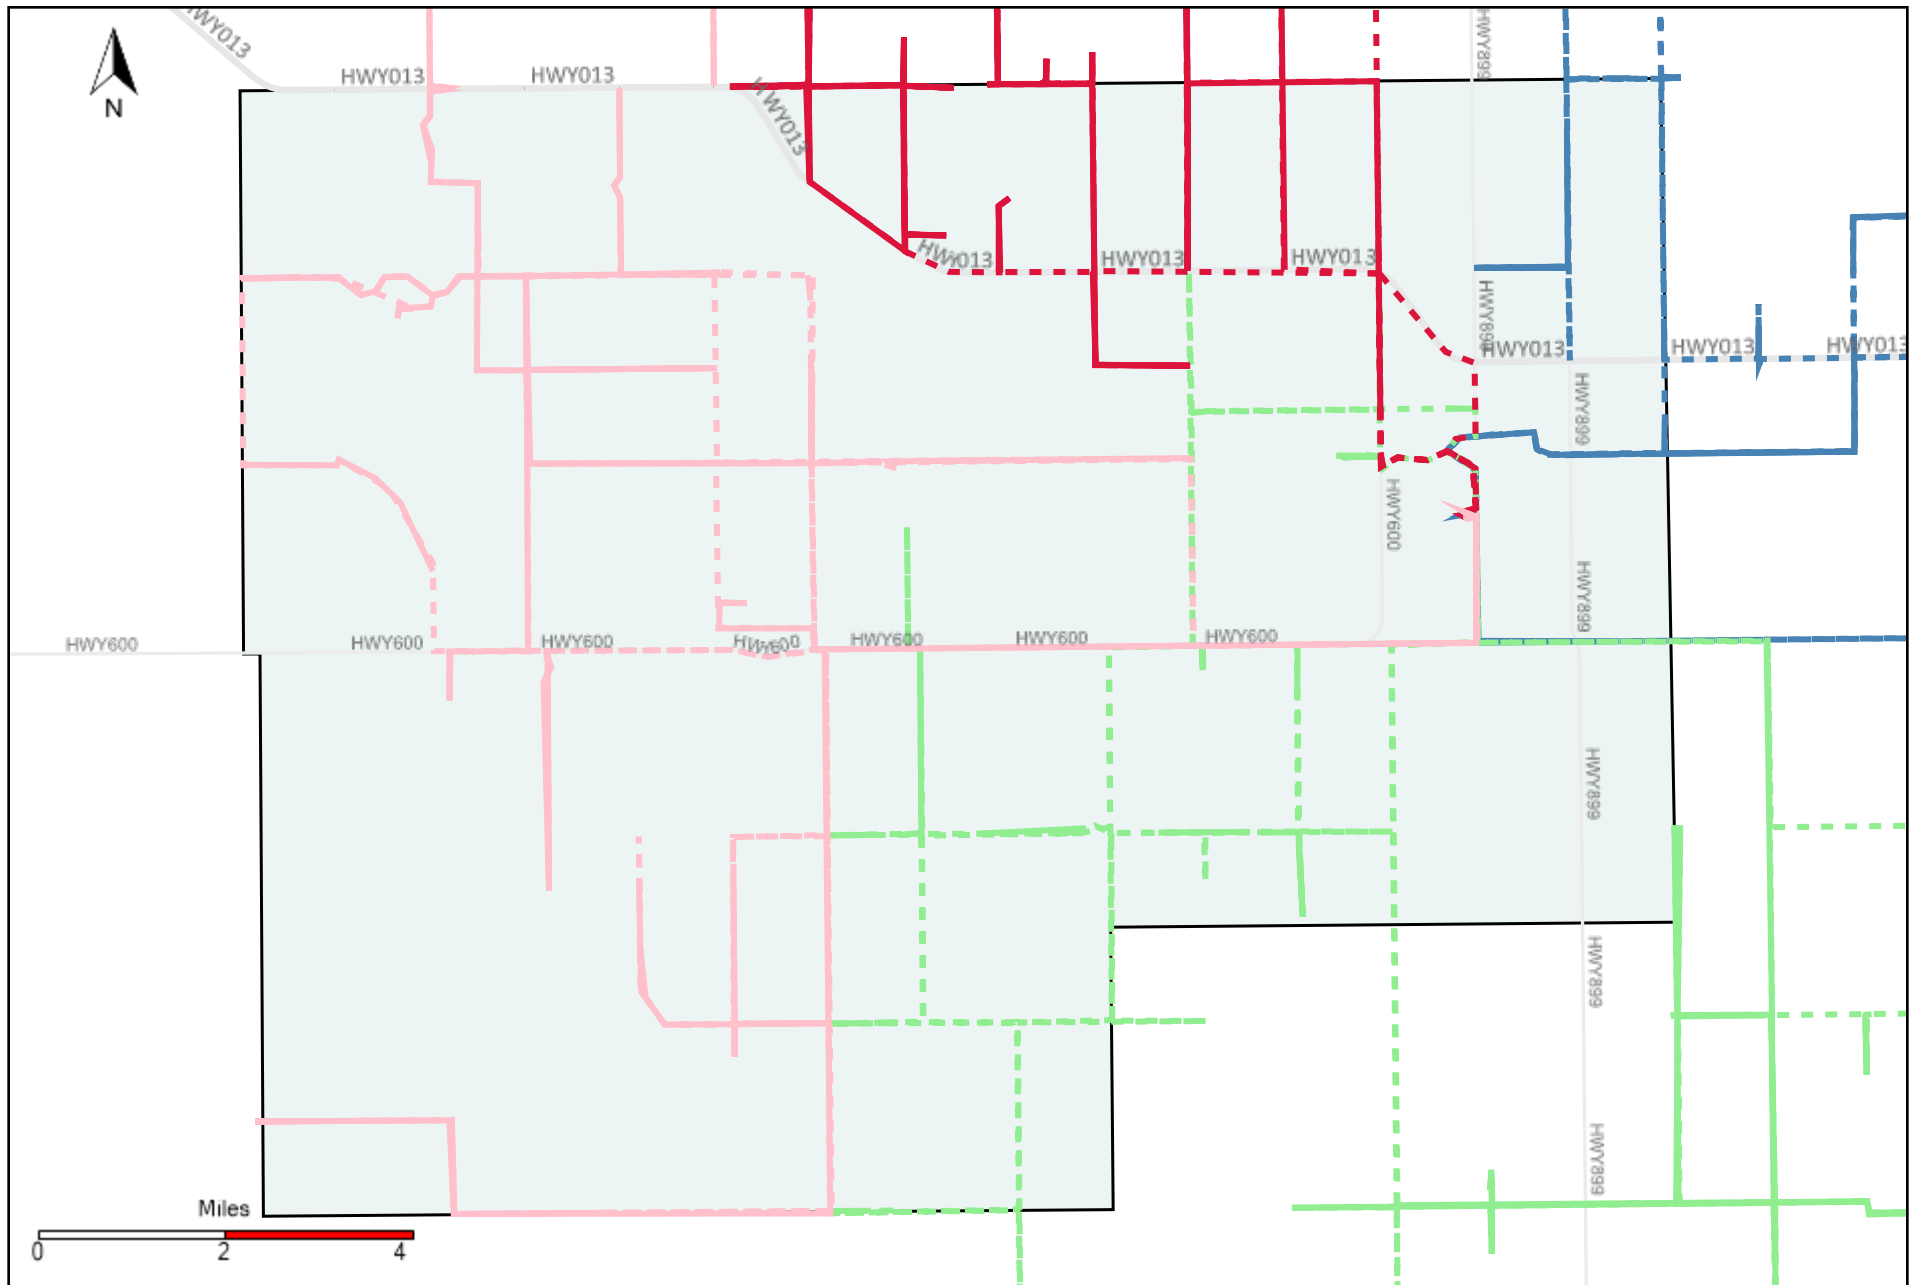

Provost Weekly Grader Report (2020-12-20 ~ 2020-12-26)

Division: 1 Grader Report(2020-12-20 ~ 2020-12-26)

Vehicle Name List	Total Distance(km)	Total Hours
*****	503.31	24 hrs 53 min 48 sec

Division: 2 Grader Report(2020-12-20 ~ 2020-12-26)

Vehicle Name List	Total Distance(km)	Total Hours
*****	974.08	48 hrs 43 min 1 sec

Division: 3 Grader Report(2020-12-20 ~ 2020-12-26)

Vehicle Name List	Total Distance(km)	Total Hours
*****	1572.35	86 hrs 7 min 17 sec

Division: 4 Grader Report(2020-12-20 ~ 2020-12-26)

Vehicle Name List	Total Distance(km)	Total Hours
*****	1266.13	77 hrs 15 min 24 sec

Division: 5 Grader Report(2020-12-20 ~ 2020-12-26)

Vehicle Name List	Total Distance(km)	Total Hours
*****	543.27	33 hrs 7 min 30 sec

Division: 6 Grader Report(2020-12-20 ~ 2020-12-26)

Vehicle Name List	Total Distance(km)	Total Hours
*****	324.92	26 hrs 35 min 46 sec

Division: 7 Grader Report(2020-12-20 ~ 2020-12-26)

Vehicle Name List	Total Distance(km)	Total Hours
*****	33.38	4 hrs 58 min 7 sec