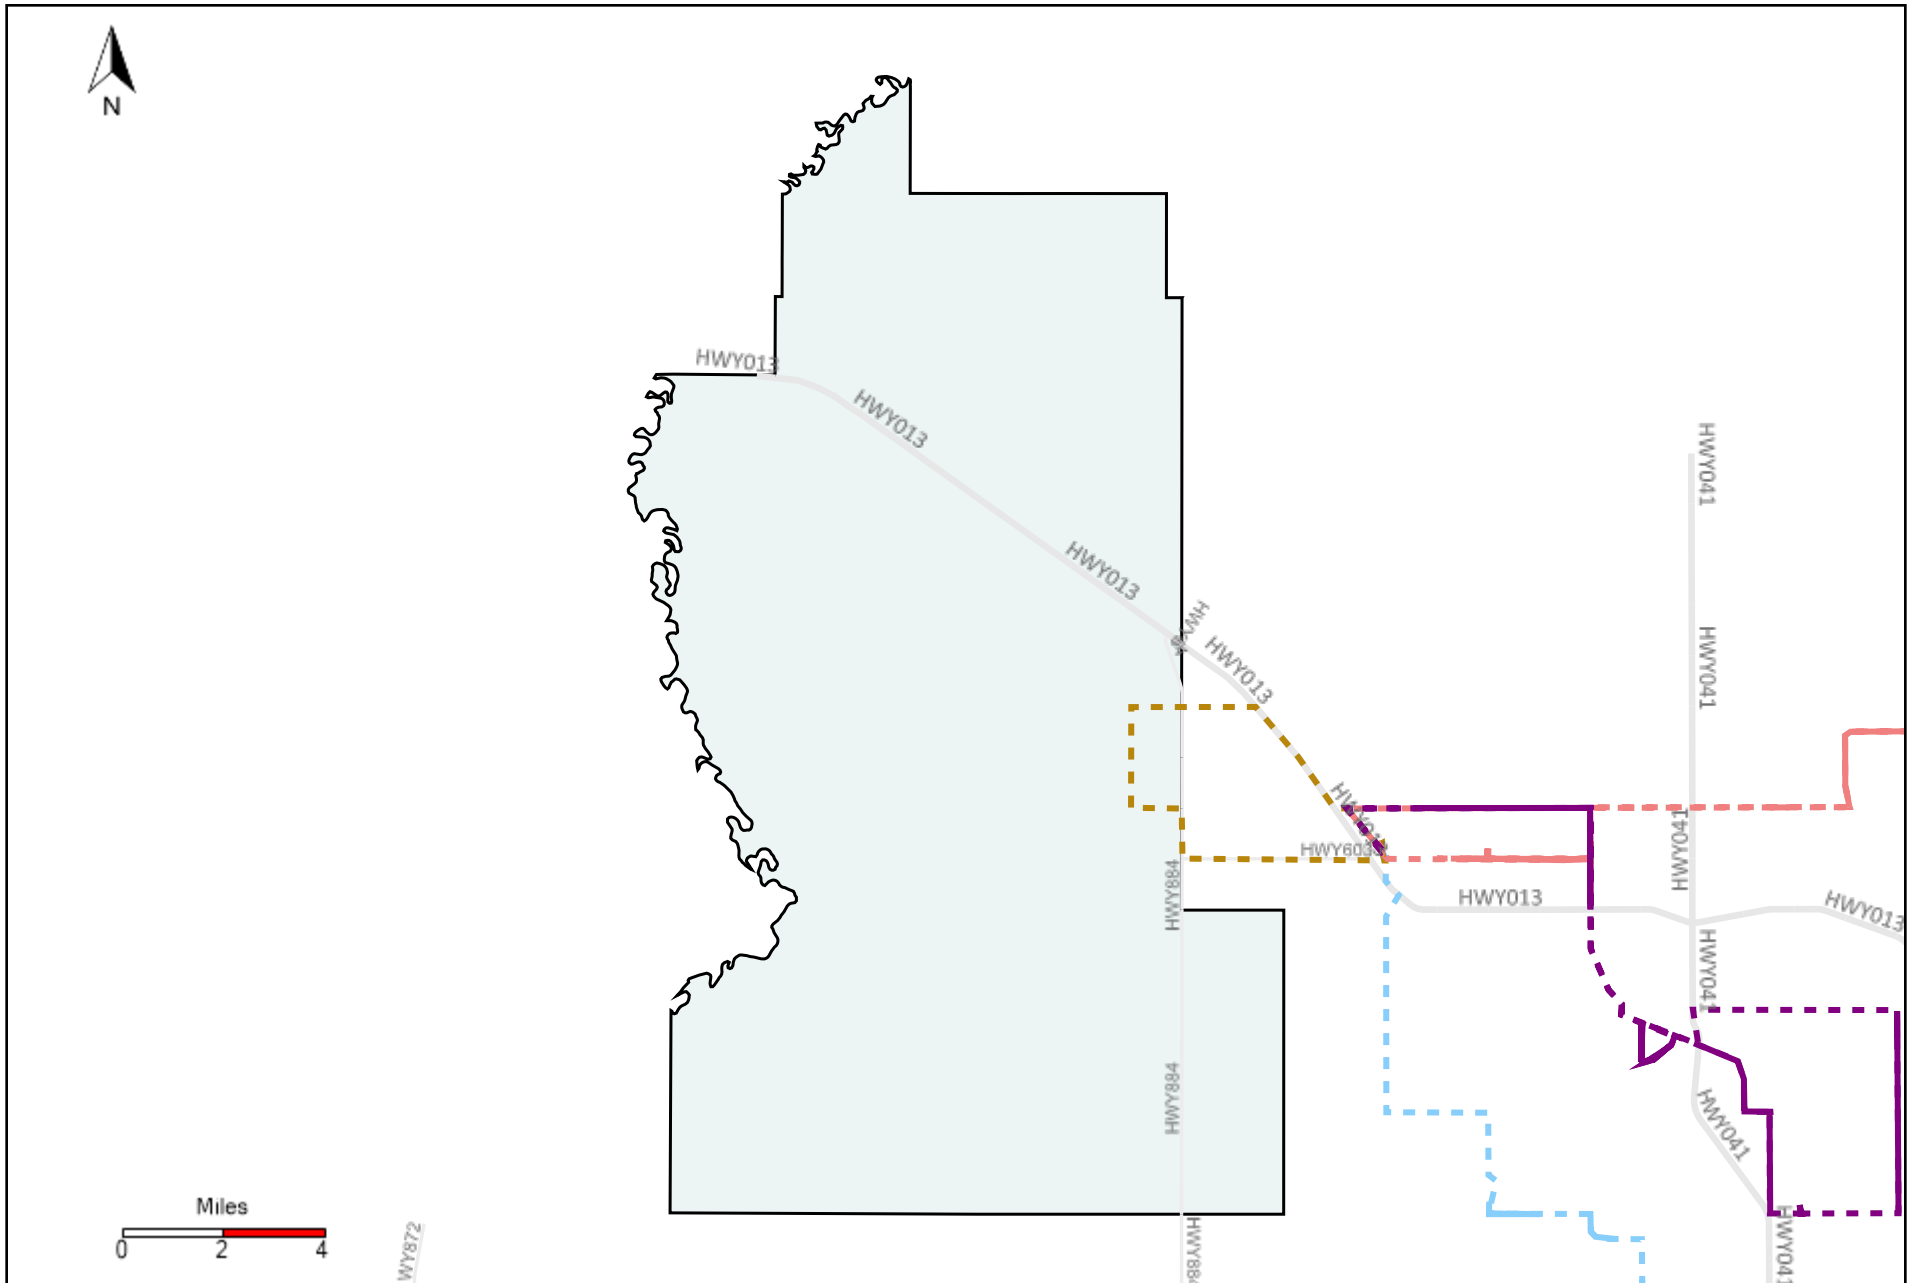

Vehicle Name List	Total Distance(km)	Total Hours
*****	974.08	48 hrs 43 min 1 sec

Division: 3 Grader Report(2020-12-20 ~ 2020-12-26)

Vehicle Name List	Total Distance(km)	Total Hours
*****	1572.35	86 hrs 7 min 17 sec

Division: 4 Grader Report(2020-12-20 ~ 2020-12-26)

Vehicle Name List	Total Distance(km)	Total Hours
*****	1266.13	77 hrs 15 min 24 sec

Division: 5 Grader Report(2020-12-20 ~ 2020-12-26)

Vehicle Name List	Total Distance(km)	Total Hours
*****	543.27	33 hrs 7 min 30 sec

Division: 6 Grader Report(2020-12-20 ~ 2020-12-26)

Vehicle Name List	Total Distance(km)	Total Hours
*****	324.92	26 hrs 35 min 46 sec

Division: 7 Grader Report(2020-12-20 ~ 2020-12-26)

Vehicle Name List	Total Distance(km)	Total Hours
*****	33.38	4 hrs 58 min 7 sec