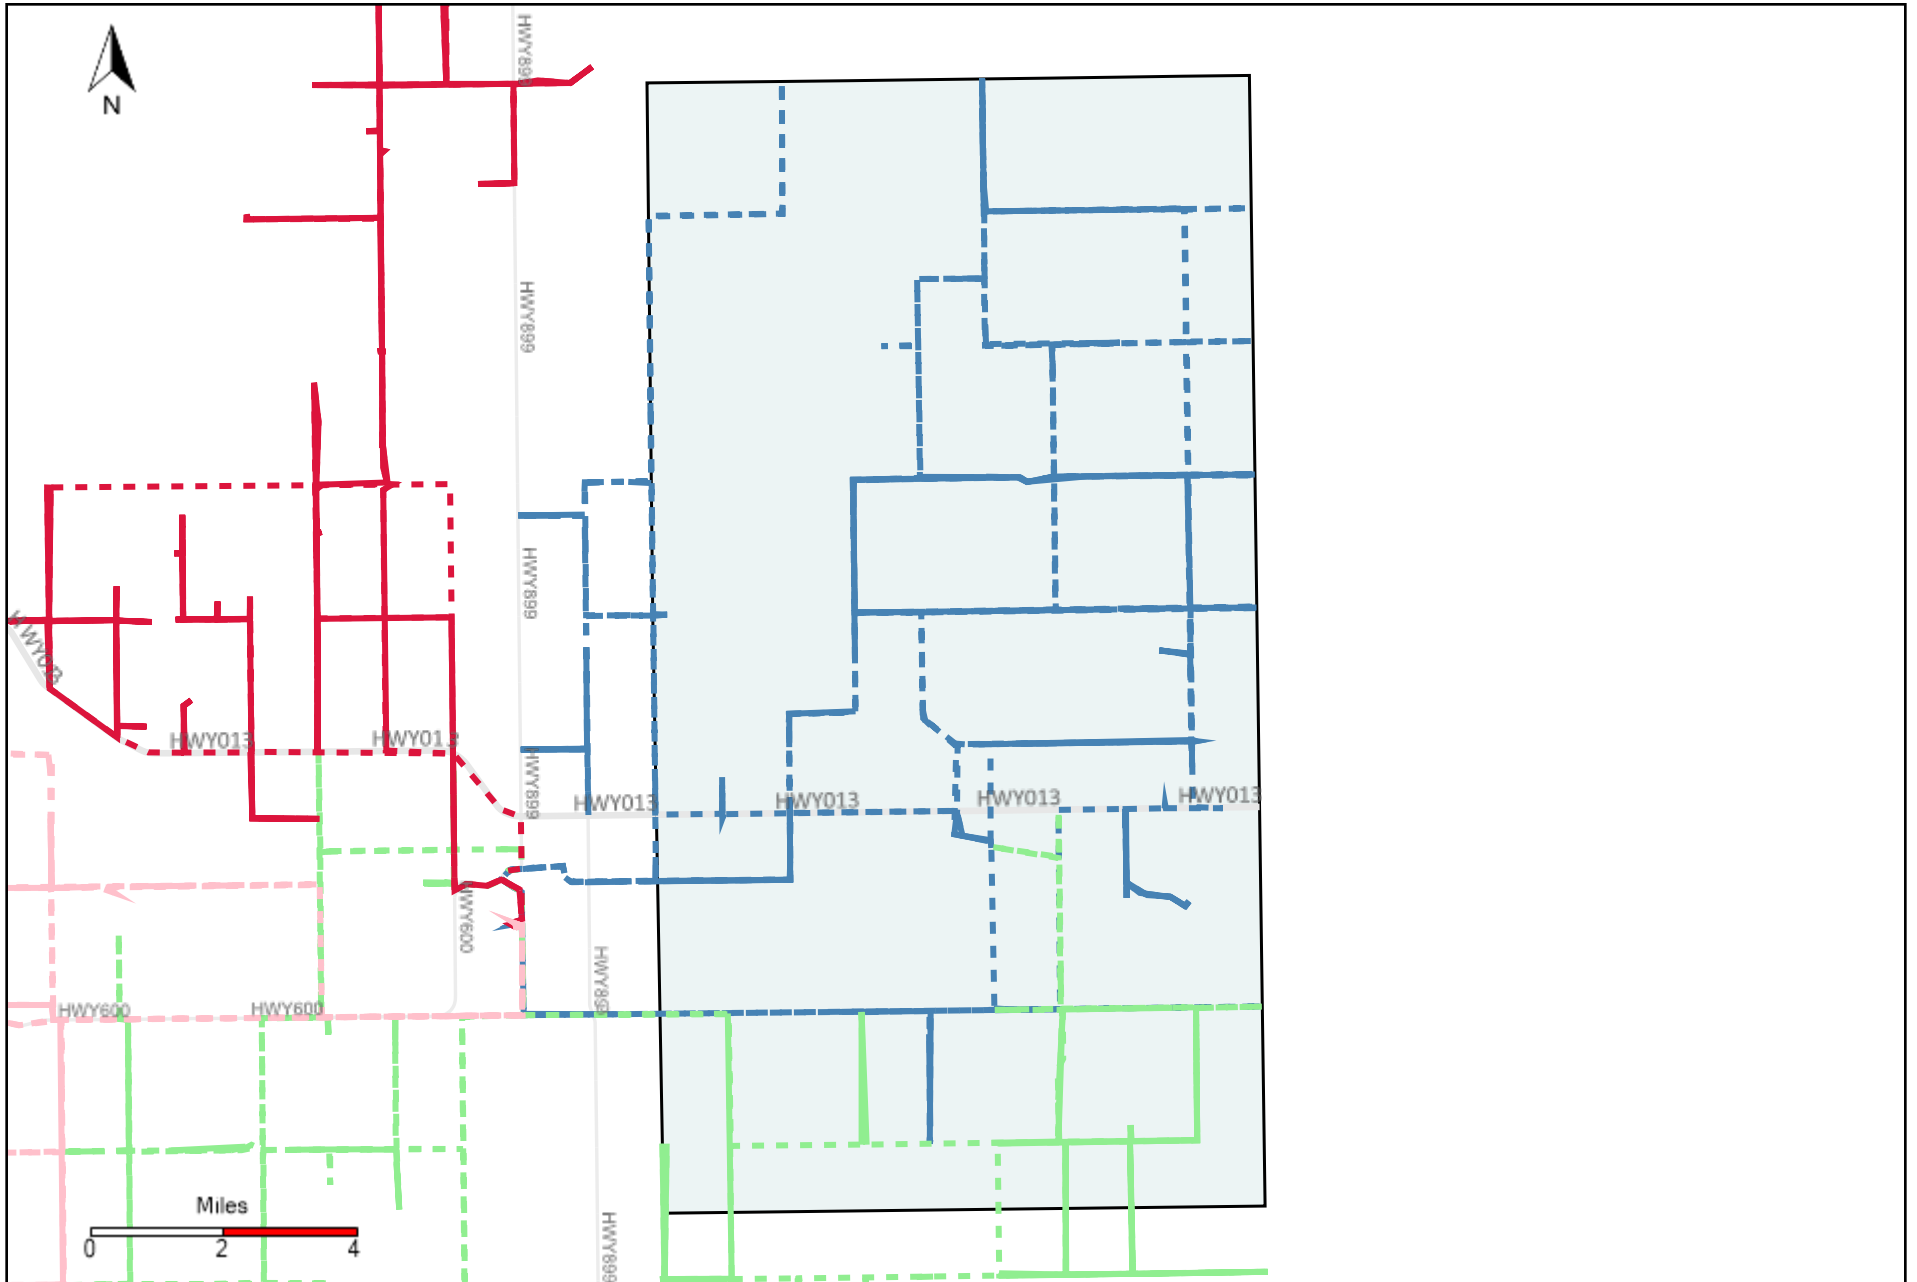

Provost Weekly Grader Report (2020-12-20 ~ 2020-12-26)

Division: 1 Grader Report(2020-12-20 ~ 2020-12-26)

Vehicle Name List	Total Distance(km)	Total Hours
*****	503.31	24 hrs 53 min 48 sec

Division: 2 Grader Report(2020-12-20 ~ 2020-12-26)

Vehicle Name List	Total Distance(km)	Total Hours
*****	974.08	48 hrs 43 min 1 sec

Division: 3 Grader Report(2020-12-20 ~ 2020-12-26)

Vehicle Name List	Total Distance(km)	Total Hours
*****	1572.35	86 hrs 7 min 17 sec

Division: 4 Grader Report(2020-12-20 ~ 2020-12-26)

Vehicle Name List	Total Distance(km)	Total Hours
*****	1266.13	77 hrs 15 min 24 sec

Division: 5 Grader Report(2020-12-20 ~ 2020-12-26)

Vehicle Name List	Total Distance(km)	Total Hours
*****	543.27	33 hrs 7 min 30 sec

Division: 6 Grader Report(2020-12-20 ~ 2020-12-26)

Vehicle Name List	Total Distance(km)	Total Hours
*****	324.92	26 hrs 35 min 46 sec

Division: 7 Grader Report(2020-12-20 ~ 2020-12-26)

Vehicle Name List	Total Distance(km)	Total Hours
*****	33.38	4 hrs 58 min 7 sec