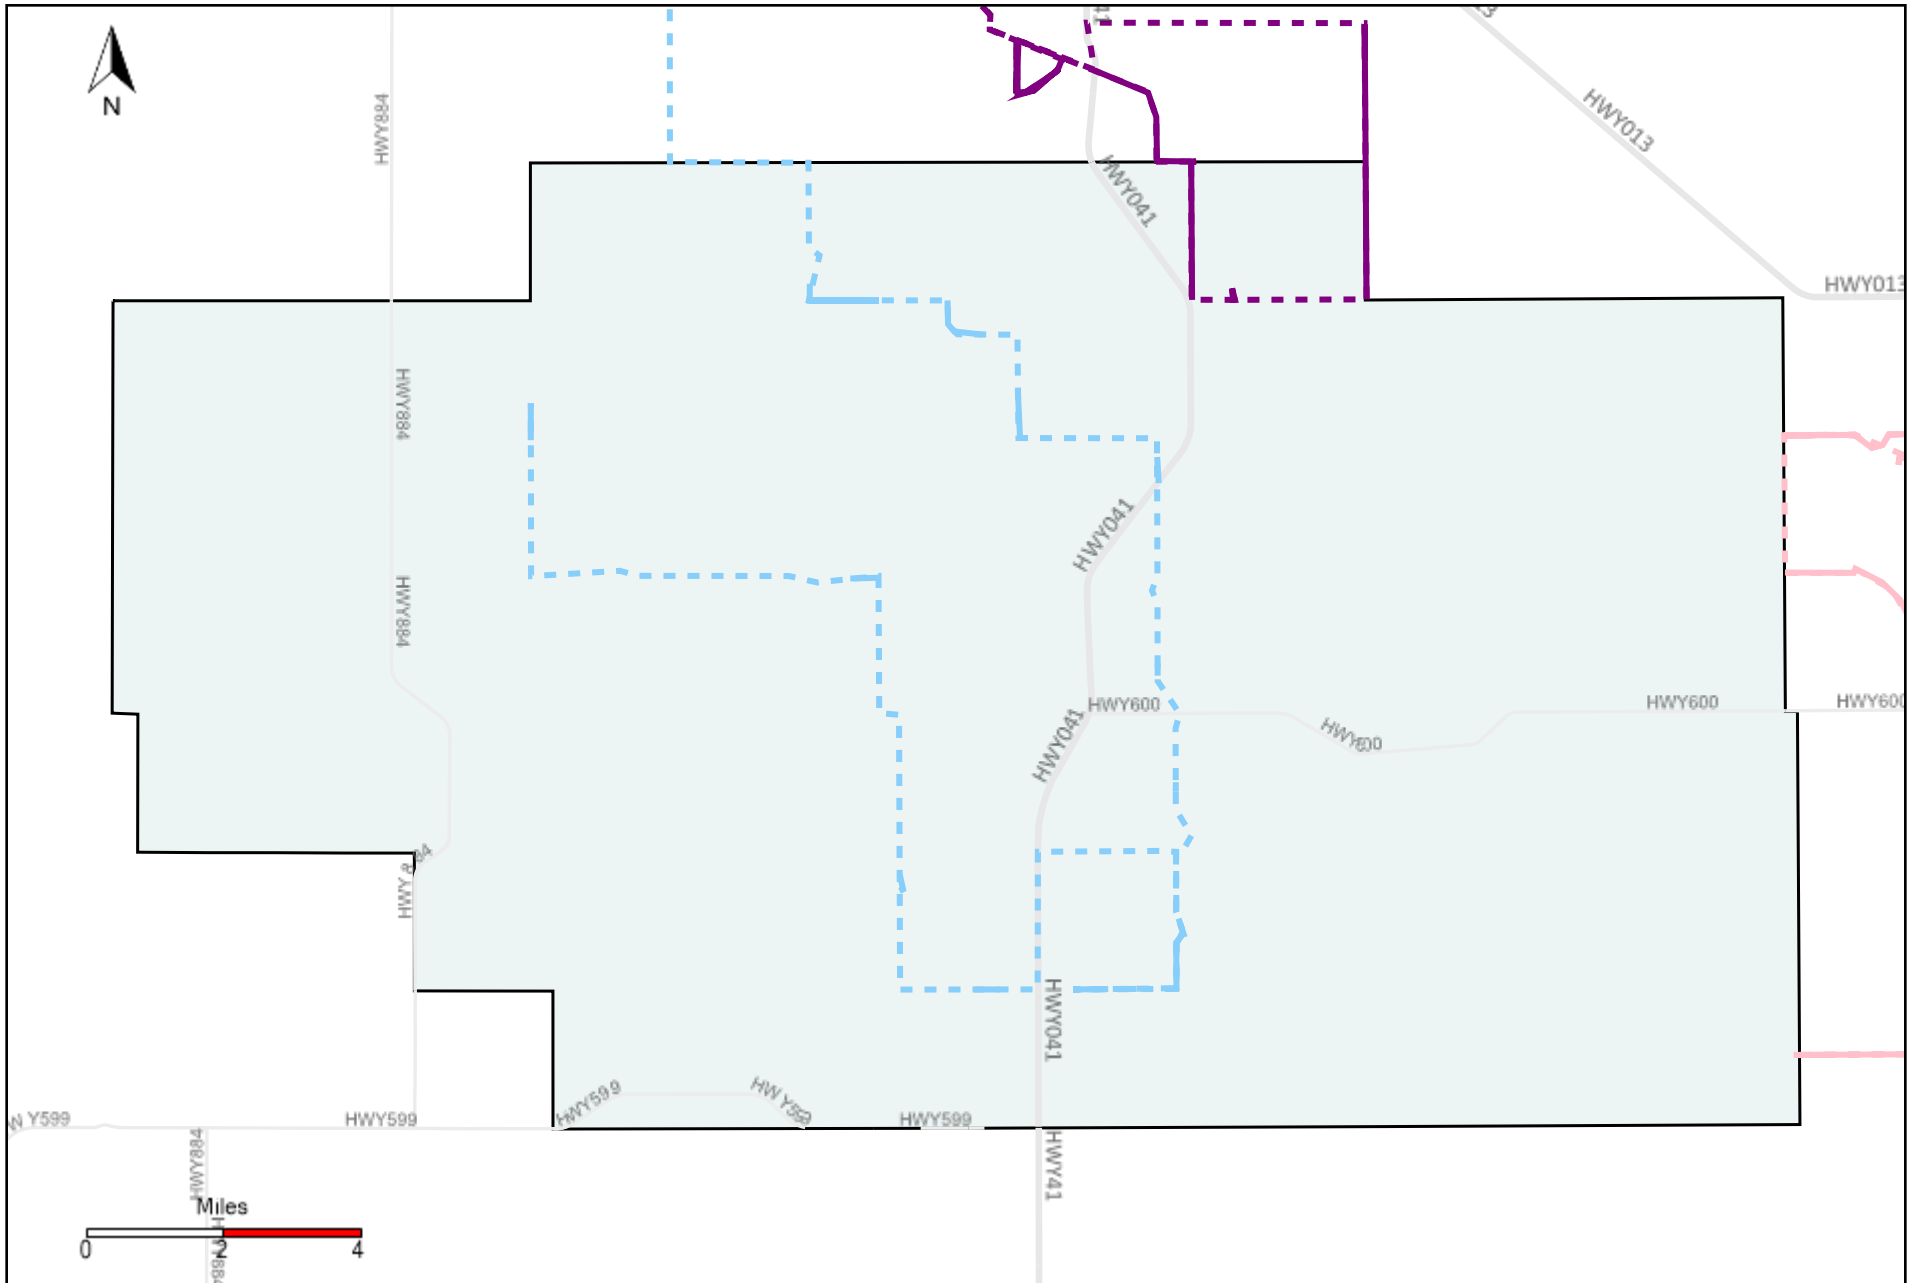

Provost Weekly Grader Report (2020-12-20 ~ 2020-12-26)

Division: 1 Grader Report(2020-12-20 ~ 2020-12-26)

Vehicle Name List	Total Distance(km)	Total Hours
*****	503.31	24 hrs 53 min 48 sec

Division: 2 Grader Report(2020-12-20 ~ 2020-12-26)

Vehicle Name List	Total Distance(km)	Total Hours
*****	974.08	48 hrs 43 min 1 sec

Division: 3 Grader Report(2020-12-20 ~ 2020-12-26)

Vehicle Name List	Total Distance(km)	Total Hours
*****	1572.35	86 hrs 7 min 17 sec

Division: 4 Grader Report(2020-12-20 ~ 2020-12-26)

Vehicle Name List	Total Distance(km)	Total Hours
*****	1266.13	77 hrs 15 min 24 sec

Division: 5 Grader Report(2020-12-20 ~ 2020-12-26)

Vehicle Name List	Total Distance(km)	Total Hours
*****	543.27	33 hrs 7 min 30 sec

Division: 6 Grader Report(2020-12-20 ~ 2020-12-26)

Vehicle Name List	Total Distance(km)	Total Hours
*****	324.92	26 hrs 35 min 46 sec

Division: 7 Grader Report(2020-12-20 ~ 2020-12-26)

Vehicle Name List	Total Distance(km)	Total Hours
*****	33.38	4 hrs 58 min 7 sec