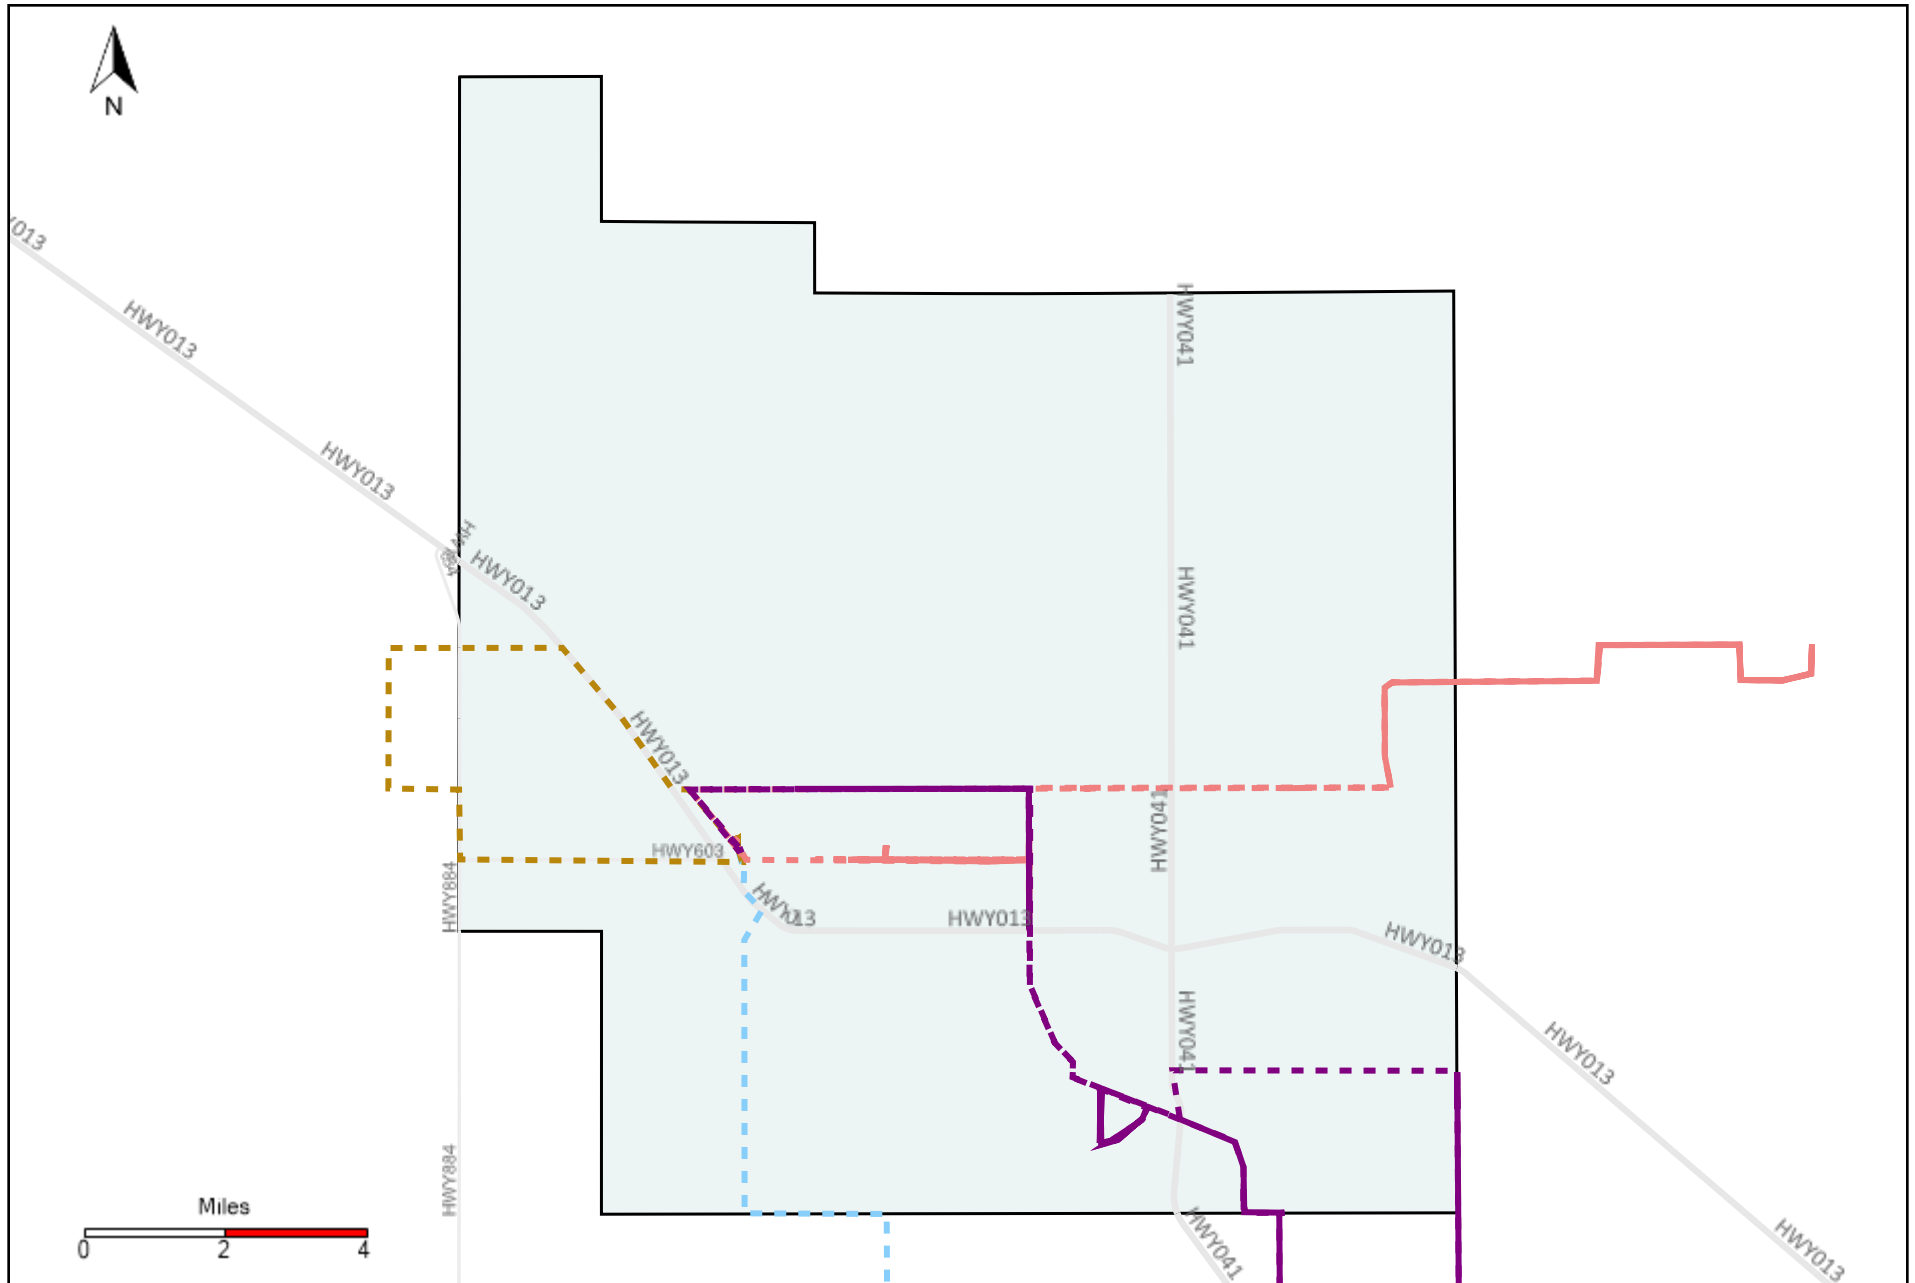

Vehicle Name List	Total Distance(km)	Total Hours
*****	974.08	48 hrs 43 min 1 sec

Division: 3 Grader Report(2020-12-20 ~ 2020-12-26)

Vehicle Name List	Total Distance(km)	Total Hours
*****	1572.35	86 hrs 7 min 17 sec

Division: 4 Grader Report(2020-12-20 ~ 2020-12-26)

Vehicle Name List	Total Distance(km)	Total Hours
*****	1266.13	77 hrs 15 min 24 sec

Division: 5 Grader Report(2020-12-20 ~ 2020-12-26)

Vehicle Name List	Total Distance(km)	Total Hours
*****	543.27	33 hrs 7 min 30 sec

Division: 6 Grader Report(2020-12-20 ~ 2020-12-26)

Vehicle Name List	Total Distance(km)	Total Hours
*****	324.92	26 hrs 35 min 46 sec

Division: 7 Grader Report(2020-12-20 ~ 2020-12-26)

Vehicle Name List	Total Distance(km)	Total Hours
*****	33.38	4 hrs 58 min 7 sec