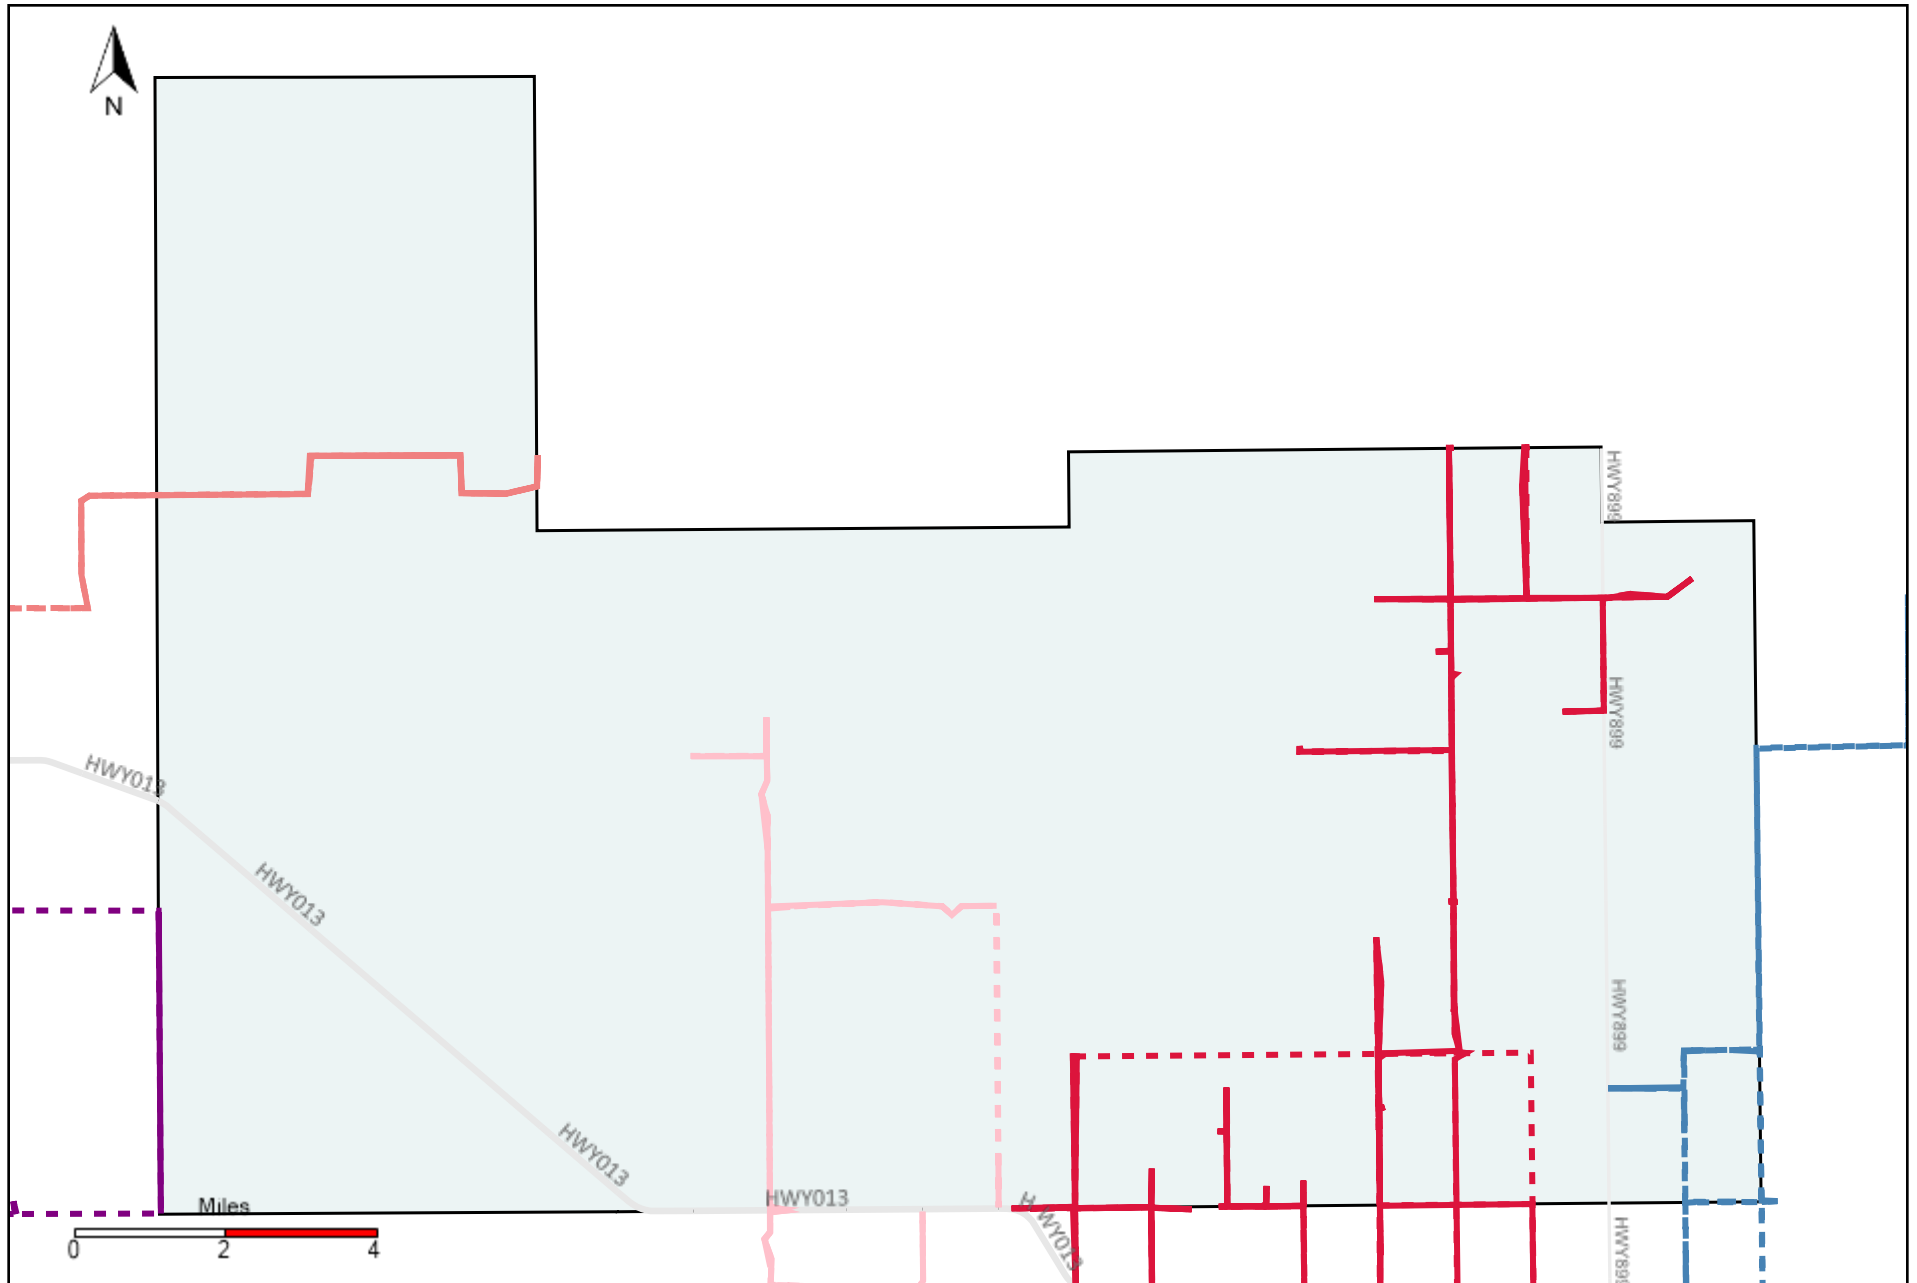

Provost Weekly Grader Report (2020-12-20 ~ 2020-12-26)

Division: 1 Grader Report(2020-12-20 ~ 2020-12-26)

Vehicle Name List	Total Distance(km)	Total Hours
*****	503.31	24 hrs 53 min 48 sec

Division: 2 Grader Report(2020-12-20 ~ 2020-12-26)

Vehicle Name List	Total Distance(km)	Total Hours
*****	974.08	48 hrs 43 min 1 sec

Division: 3 Grader Report(2020-12-20 ~ 2020-12-26)

Vehicle Name List	Total Distance(km)	Total Hours
*****	1572.35	86 hrs 7 min 17 sec

Division: 4 Grader Report(2020-12-20 ~ 2020-12-26)

Vehicle Name List	Total Distance(km)	Total Hours
*****	1266.13	77 hrs 15 min 24 sec

Division: 5 Grader Report(2020-12-20 ~ 2020-12-26)

Vehicle Name List	Total Distance(km)	Total Hours
*****	543.27	33 hrs 7 min 30 sec

Division: 6 Grader Report(2020-12-20 ~ 2020-12-26)

Vehicle Name List	Total Distance(km)	Total Hours
*****	324.92	26 hrs 35 min 46 sec

Division: 7 Grader Report(2020-12-20 ~ 2020-12-26)

Vehicle Name List	Total Distance(km)	Total Hours
*****	33.38	4 hrs 58 min 7 sec