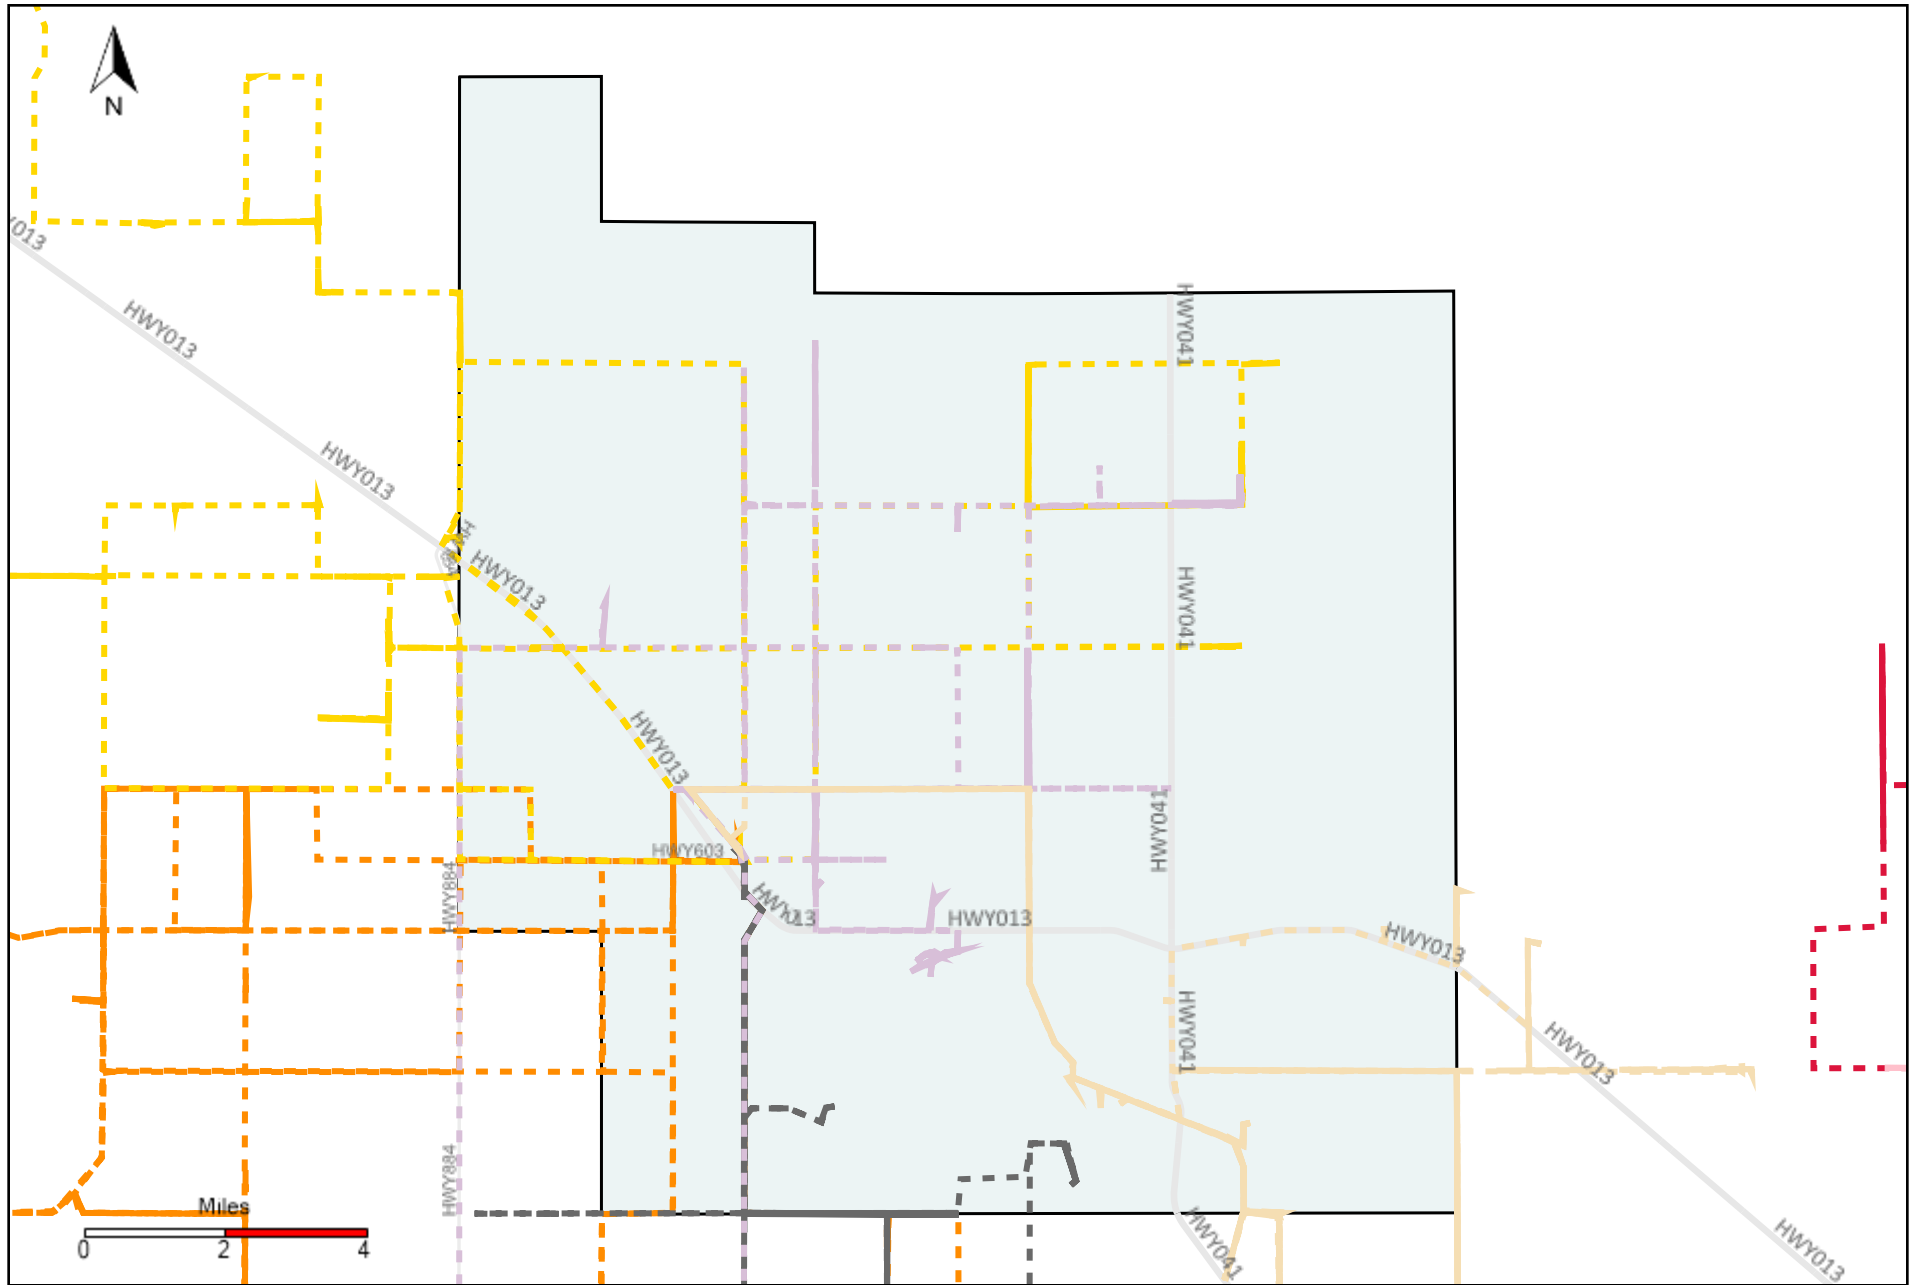

# Division: 4 Grader Report(2020-12-13 ~ 2020-12-19)

Vehicle Name List	Total Distance(km)	Total Hours
*****	2639.43	181 hrs 27 min 17 sec

# Division: 5 Grader Report(2020-12-13 ~ 2020-12-19)

Vehicle Name List	Total Distance(km)	Total Hours
*****	2146.69	134 hrs 25 min 59 sec

# Division: 6 Grader Report(2020-12-13 ~ 2020-12-19)

Vehicle Name List	Total Distance(km)	Total Hours
*****	2062.45	129 hrs 12 min 43 sec

# Division: 7 Grader Report(2020-12-13 ~ 2020-12-19)

Vehicle Name List	Total Distance(km)	Total Hours
*****	1526.46	94 hrs 17 min 58 sec