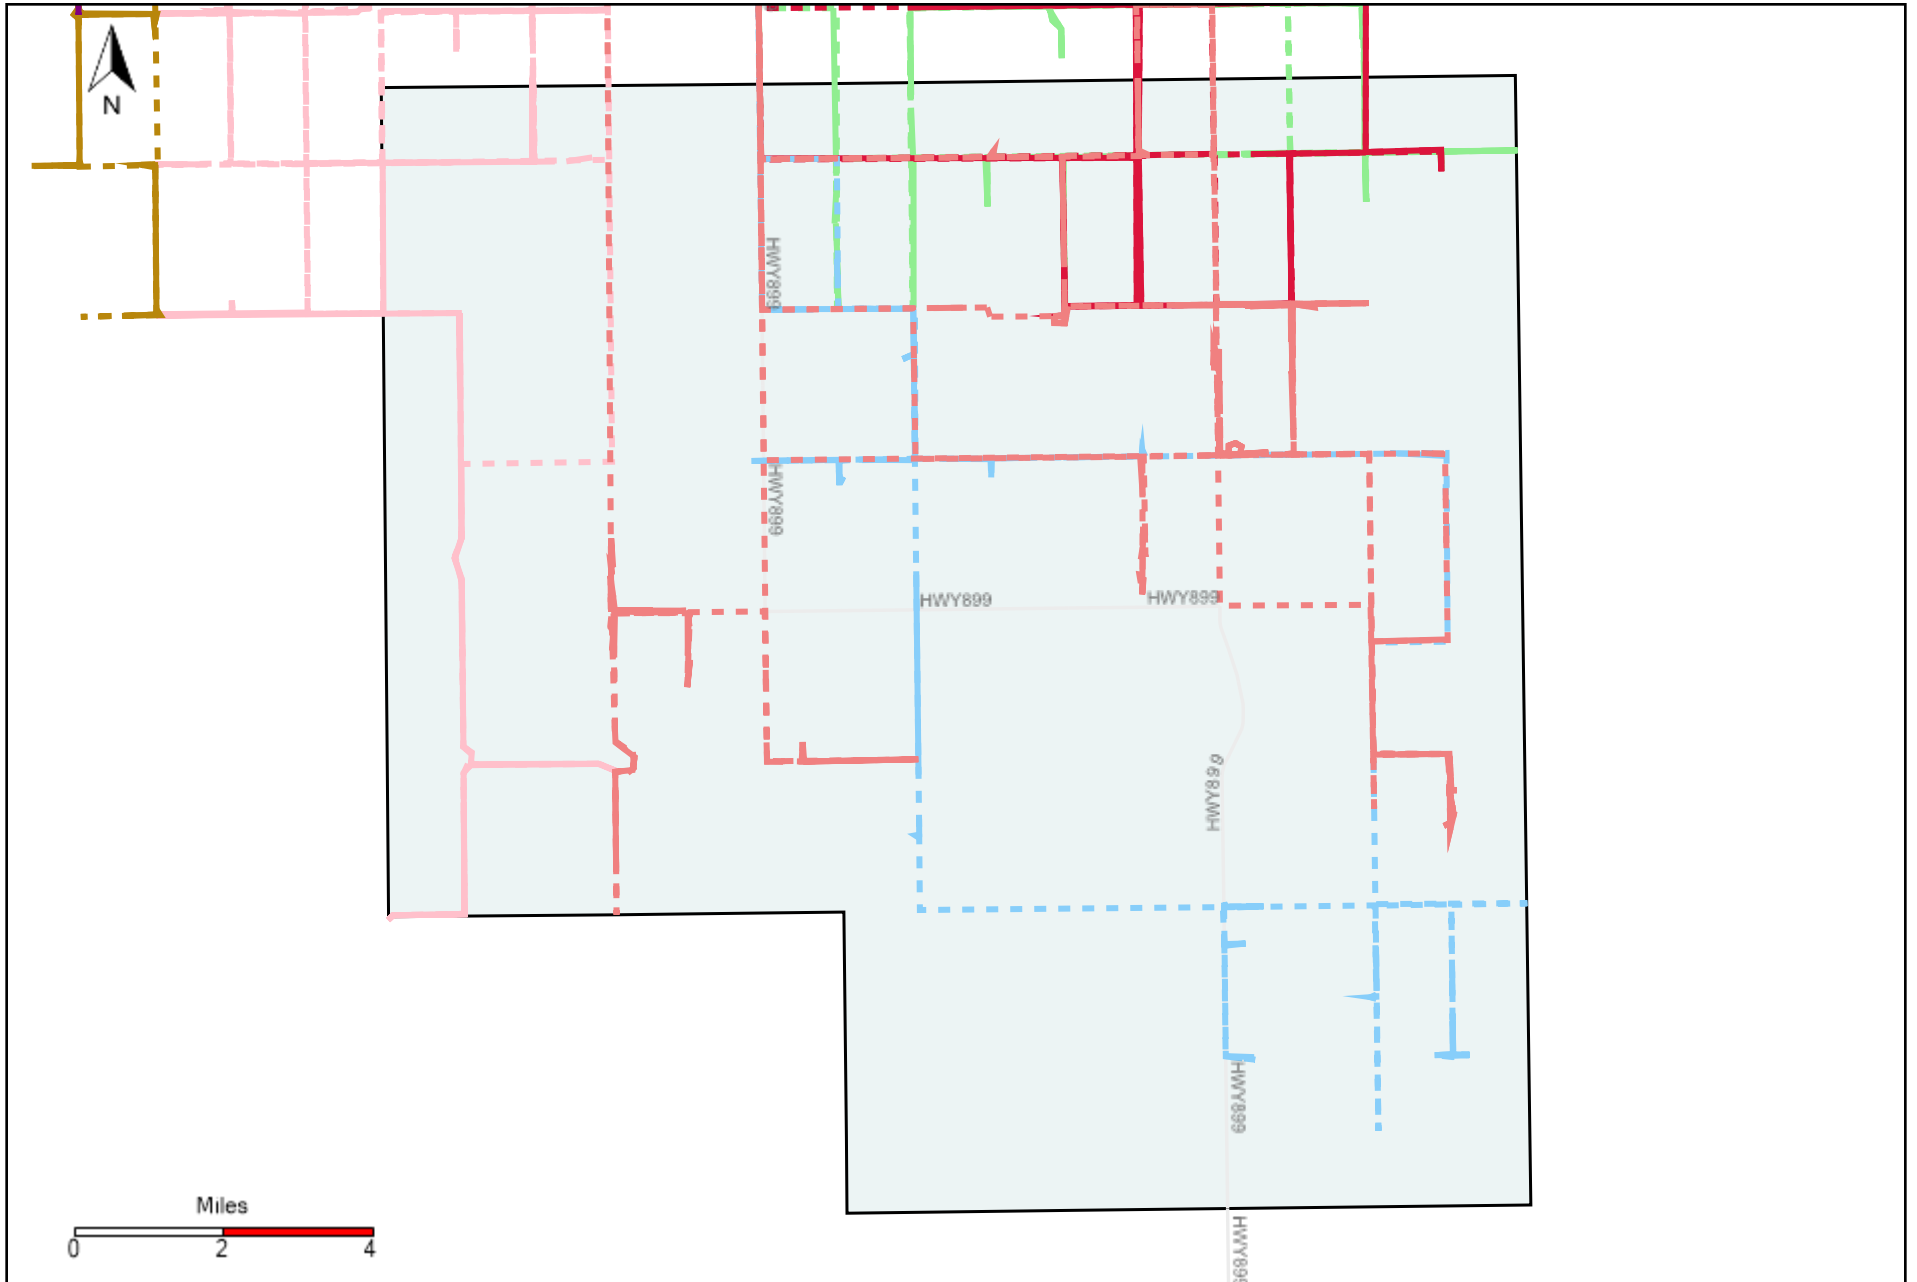

# Division: 1 Grader Report(2020-12-13 ~ 2020-12-19)

Vehicle Name List	Total Distance(km)	Total Hours
*****	2052.42	146 hrs 20 min 23 sec

# Division: 5 Grader Report(2020-12-13 ~ 2020-12-19)

Vehicle Name List	Total Distance(km)	Total Hours
*****	2146.69	134 hrs 25 min 59 sec

# Division: 6 Grader Report(2020-12-13 ~ 2020-12-19)

Vehicle Name List	Total Distance(km)	Total Hours
*****	2062.45	129 hrs 12 min 43 sec

# Division: 7 Grader Report(2020-12-13 ~ 2020-12-19)

Vehicle Name List	Total Distance(km)	Total Hours
*****	1526.46	94 hrs 17 min 58 sec