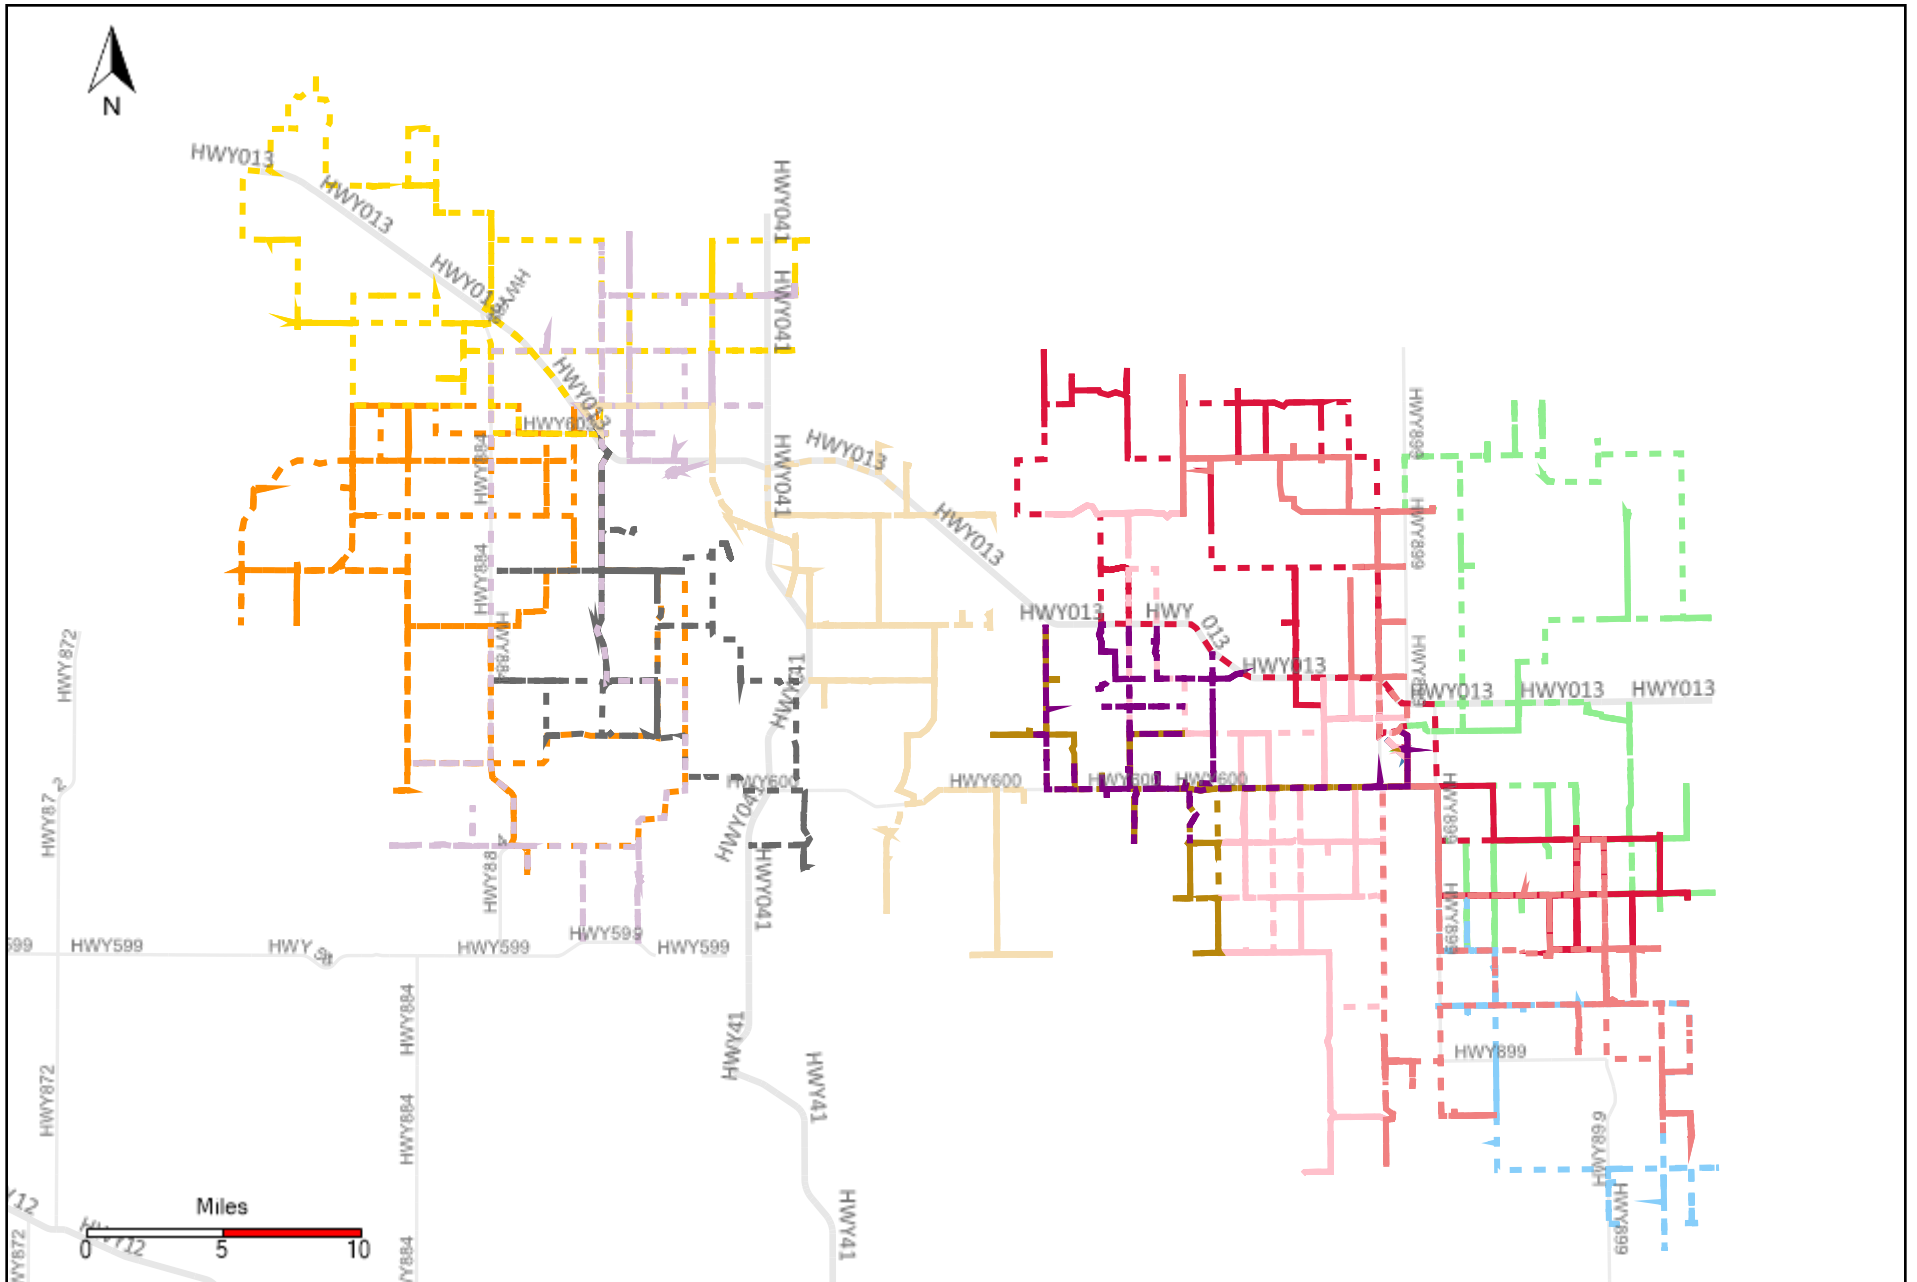

# Division: 1 Grader Report(2020-12-13 ~ 2020-12-19)

Vehicle Name List	Total Distance(km)	Total Hours
*****	2052.42	146 hrs 20 min 23 sec

# Division: 2 Grader Report(2020-12-13 ~ 2020-12-19)

Vehicle Name List	Total Distance(km)	Total Hours
*****	1404.14	101 hrs 32 min 3 sec

# Division: 5 Grader Report(2020-12-13 ~ 2020-12-19)

Vehicle Name List	Total Distance(km)	Total Hours
*****	2146.69	134 hrs 25 min 59 sec

# Division: 7 Grader Report(2020-12-13 ~ 2020-12-19)

Vehicle Name List	Total Distance(km)	Total Hours
*****	1526.46	94 hrs 17 min 58 sec