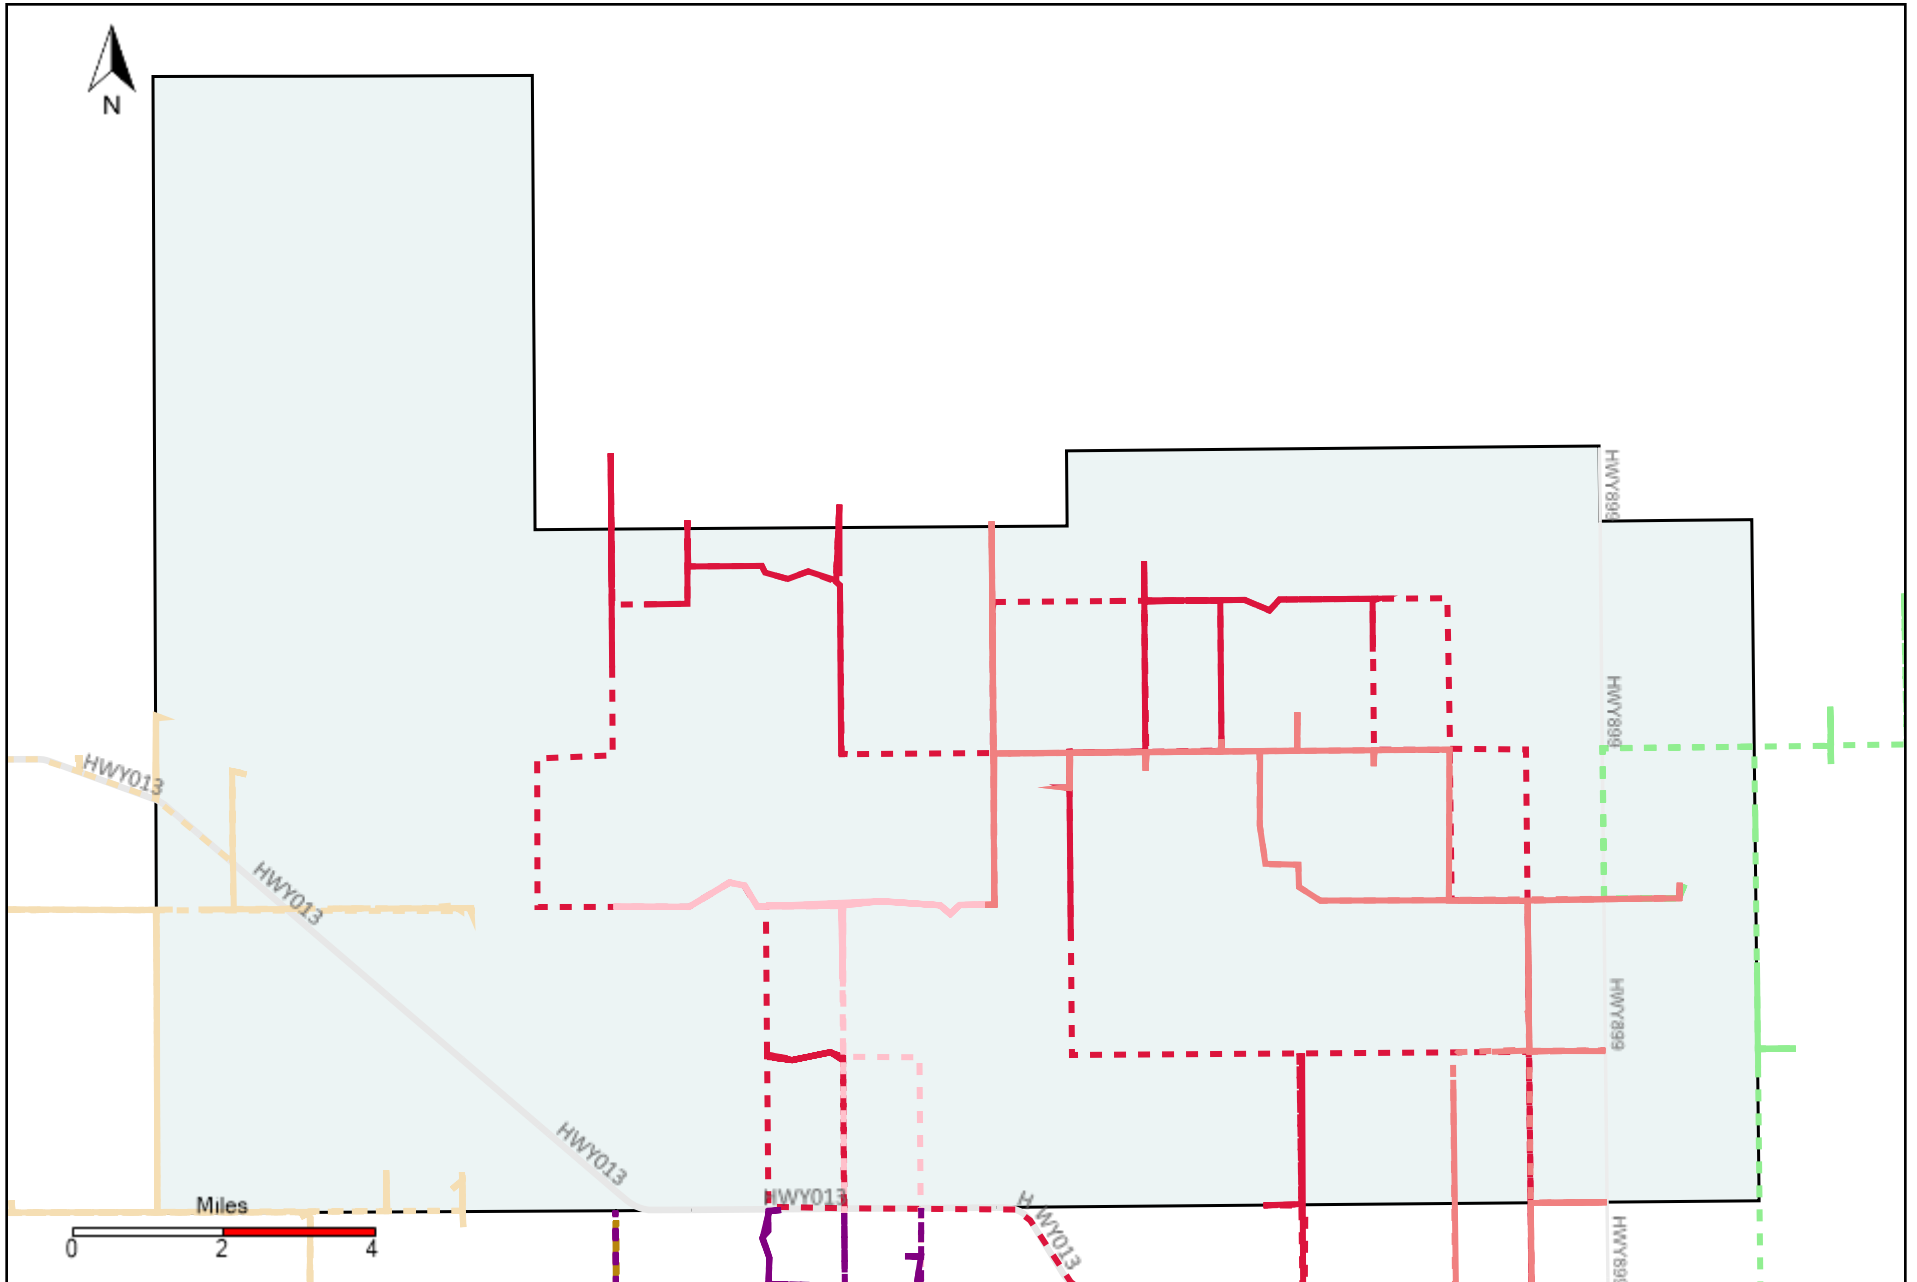

Division: 4 Grader Report(2020-12-13 ~ 2020-12-19)

Vehicle Name List	Total Distance(km)	Total Hours
*****	2639.43	181 hrs 27 min 17 sec