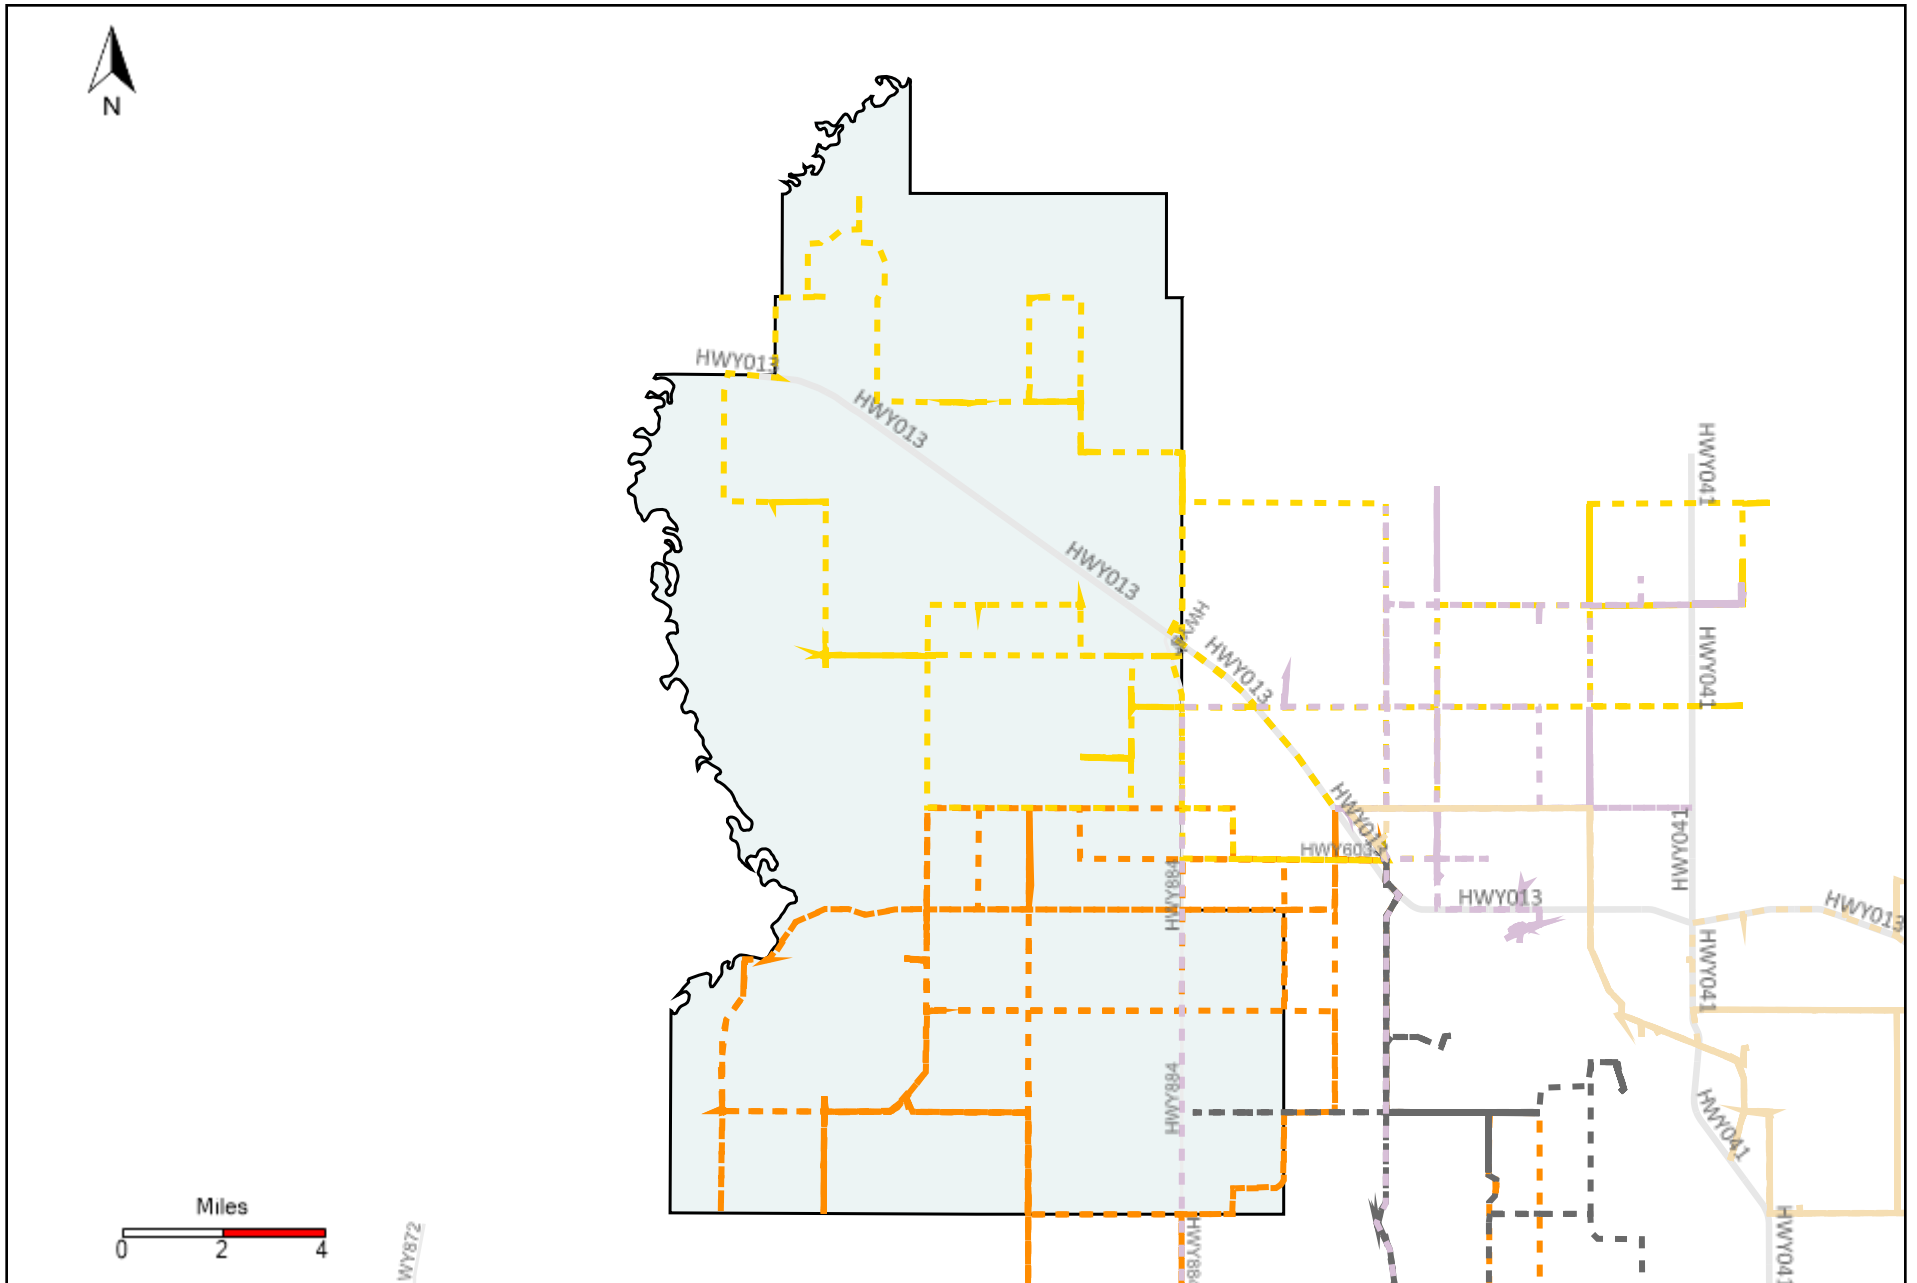

# Division: 5 Grader Report(2020-12-13 ~ 2020-12-19)

Vehicle Name List	Total Distance(km)	Total Hours
*****	2146.69	134 hrs 25 min 59 sec

# Division: 6 Grader Report(2020-12-13 ~ 2020-12-19)

Vehicle Name List	Total Distance(km)	Total Hours
*****	2062.45	129 hrs 12 min 43 sec

# Division: 7 Grader Report(2020-12-13 ~ 2020-12-19)

Vehicle Name List	Total Distance(km)	Total Hours
*****	1526.46	94 hrs 17 min 58 sec