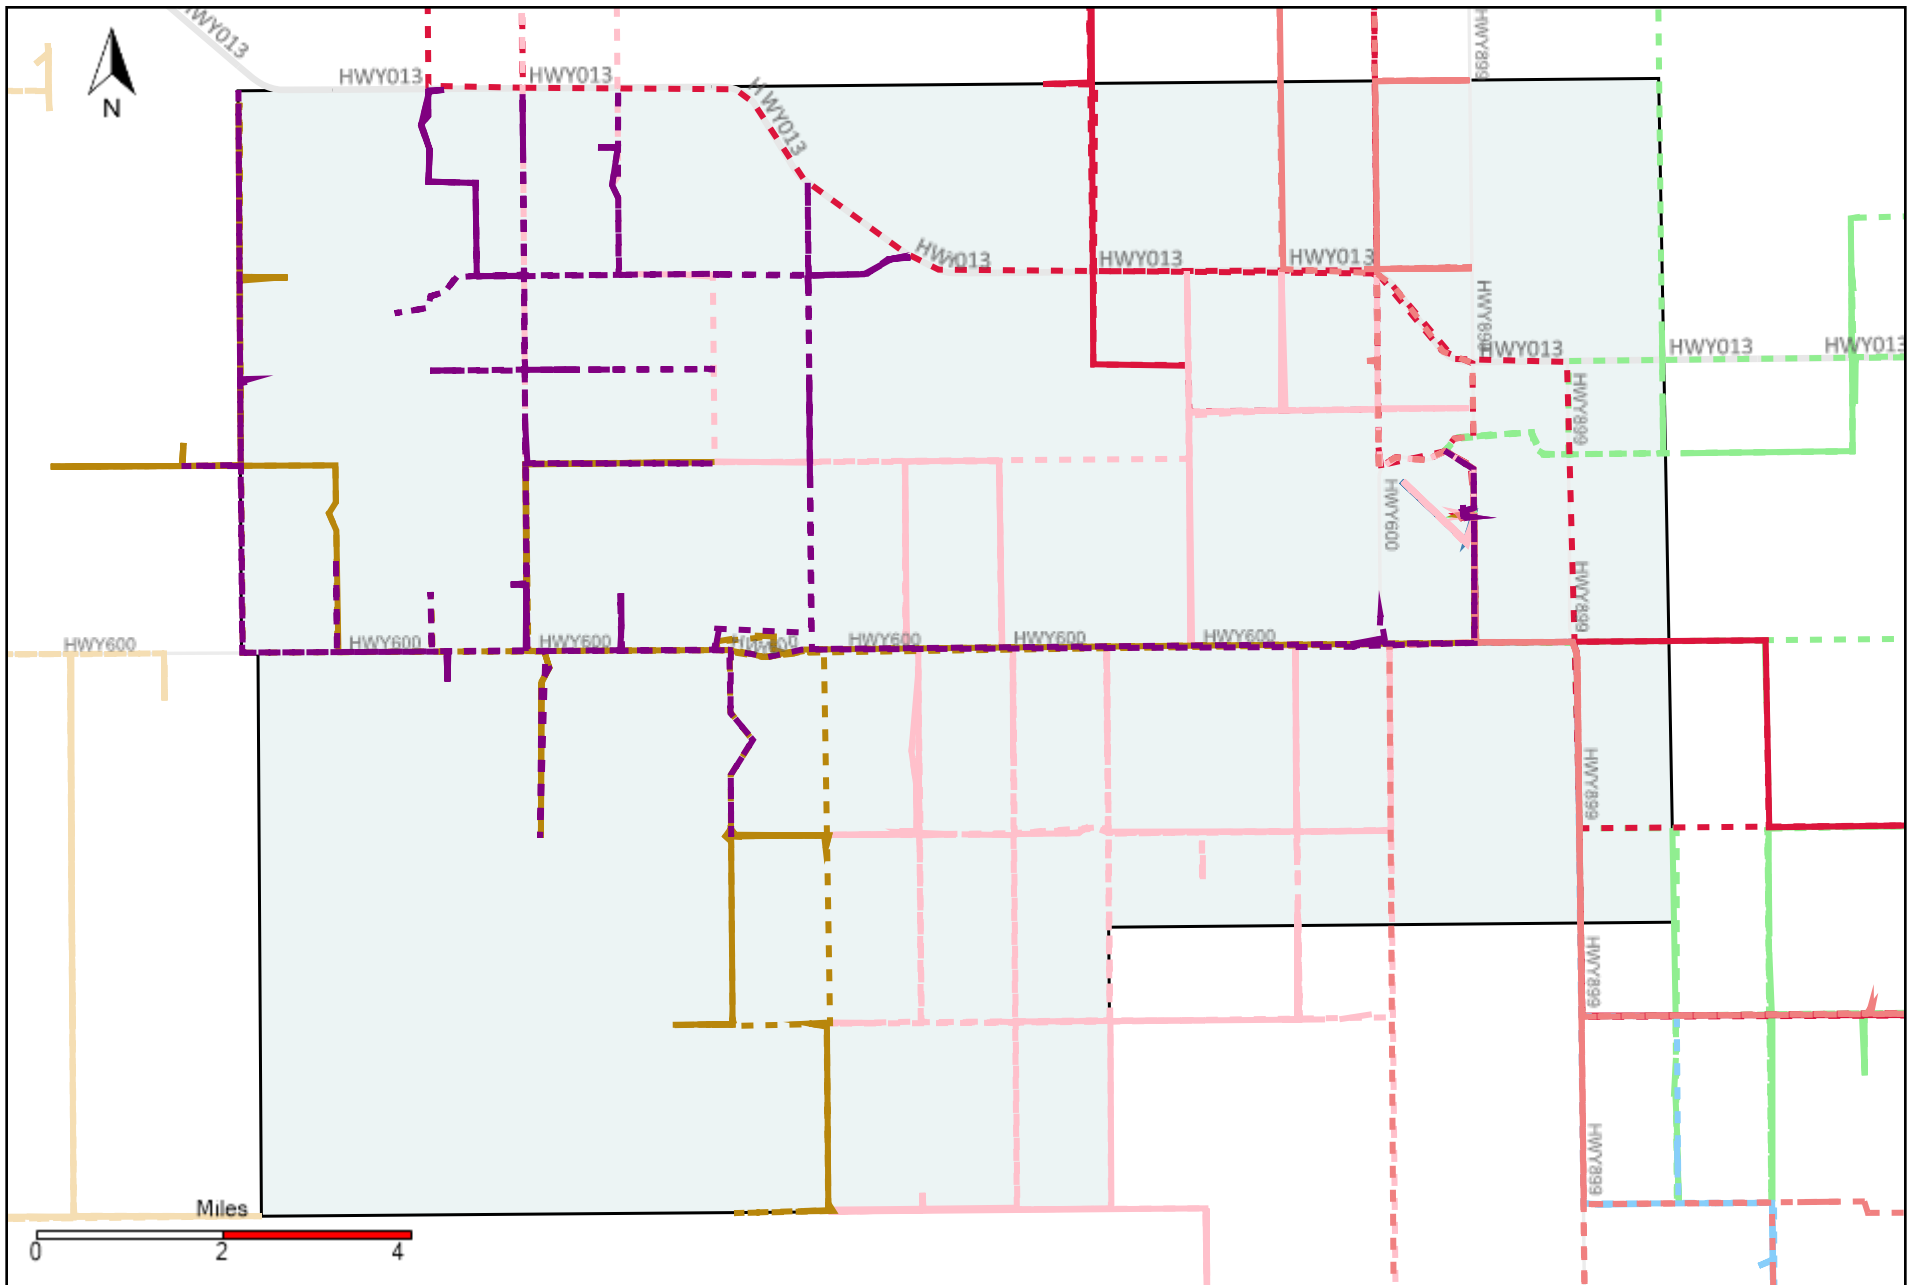

# Division: 1 Grader Report(2020-12-13 ~ 2020-12-19)

Vehicle Name List	Total Distance(km)	Total Hours
*****	2052.42	146 hrs 20 min 23 sec

# Division: 3 Grader Report(2020-12-13 ~ 2020-12-19)

Vehicle Name List	Total Distance(km)	Total Hours
*****	2976.93	206 hrs 36 min 53 sec

# Division: 5 Grader Report(2020-12-13 ~ 2020-12-19)

Vehicle Name List	Total Distance(km)	Total Hours
*****	2146.69	134 hrs 25 min 59 sec

# Division: 7 Grader Report(2020-12-13 ~ 2020-12-19)

Vehicle Name List	Total Distance(km)	Total Hours
*****	1526.46	94 hrs 17 min 58 sec