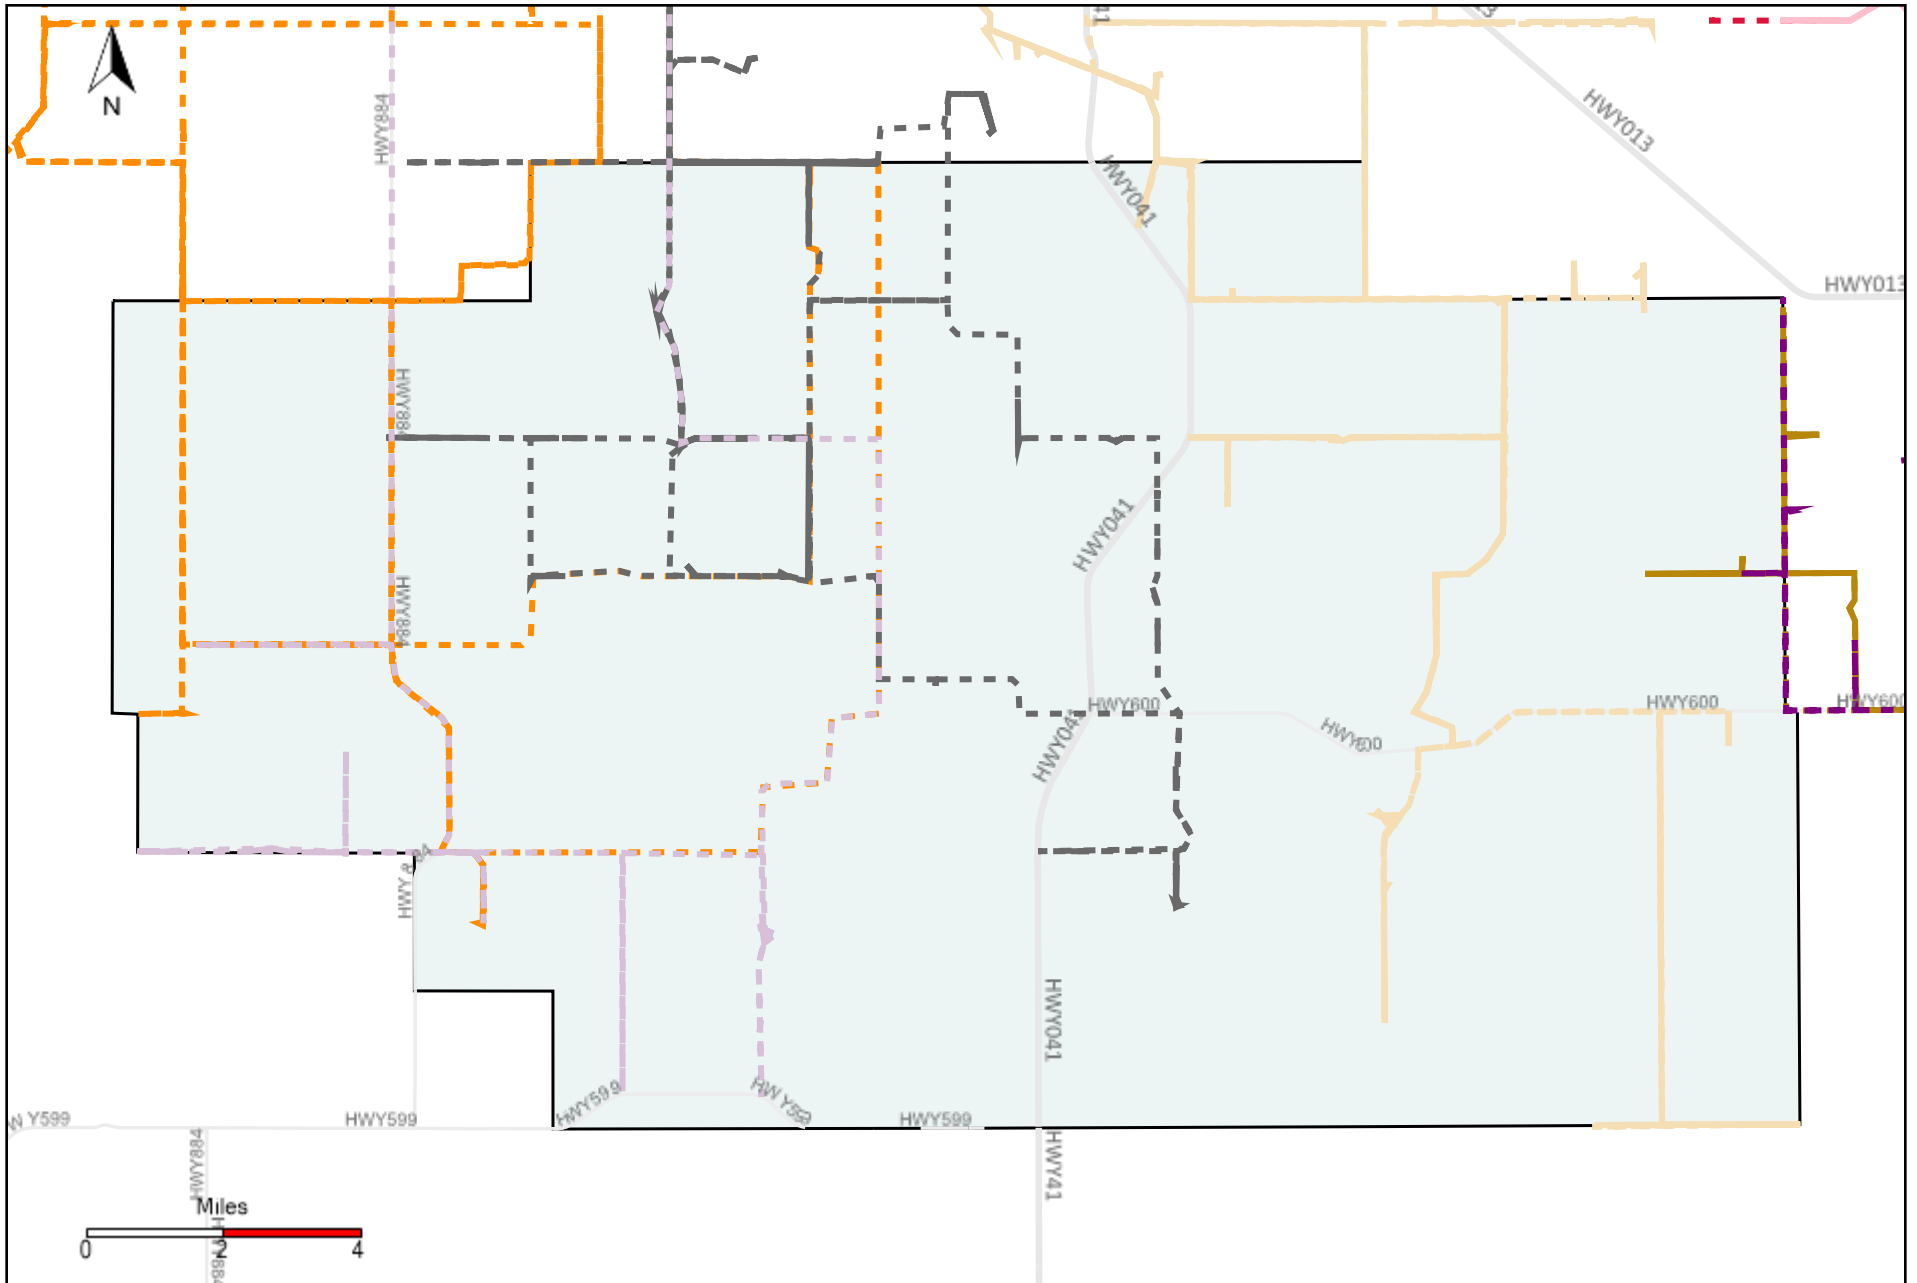

Division: 5 Grader Report(2020-12-13 ~ 2020-12-19)

Vehicle Name List	Total Distance(km)	Total Hours
*****	2146.69	134 hrs 25 min 59 sec