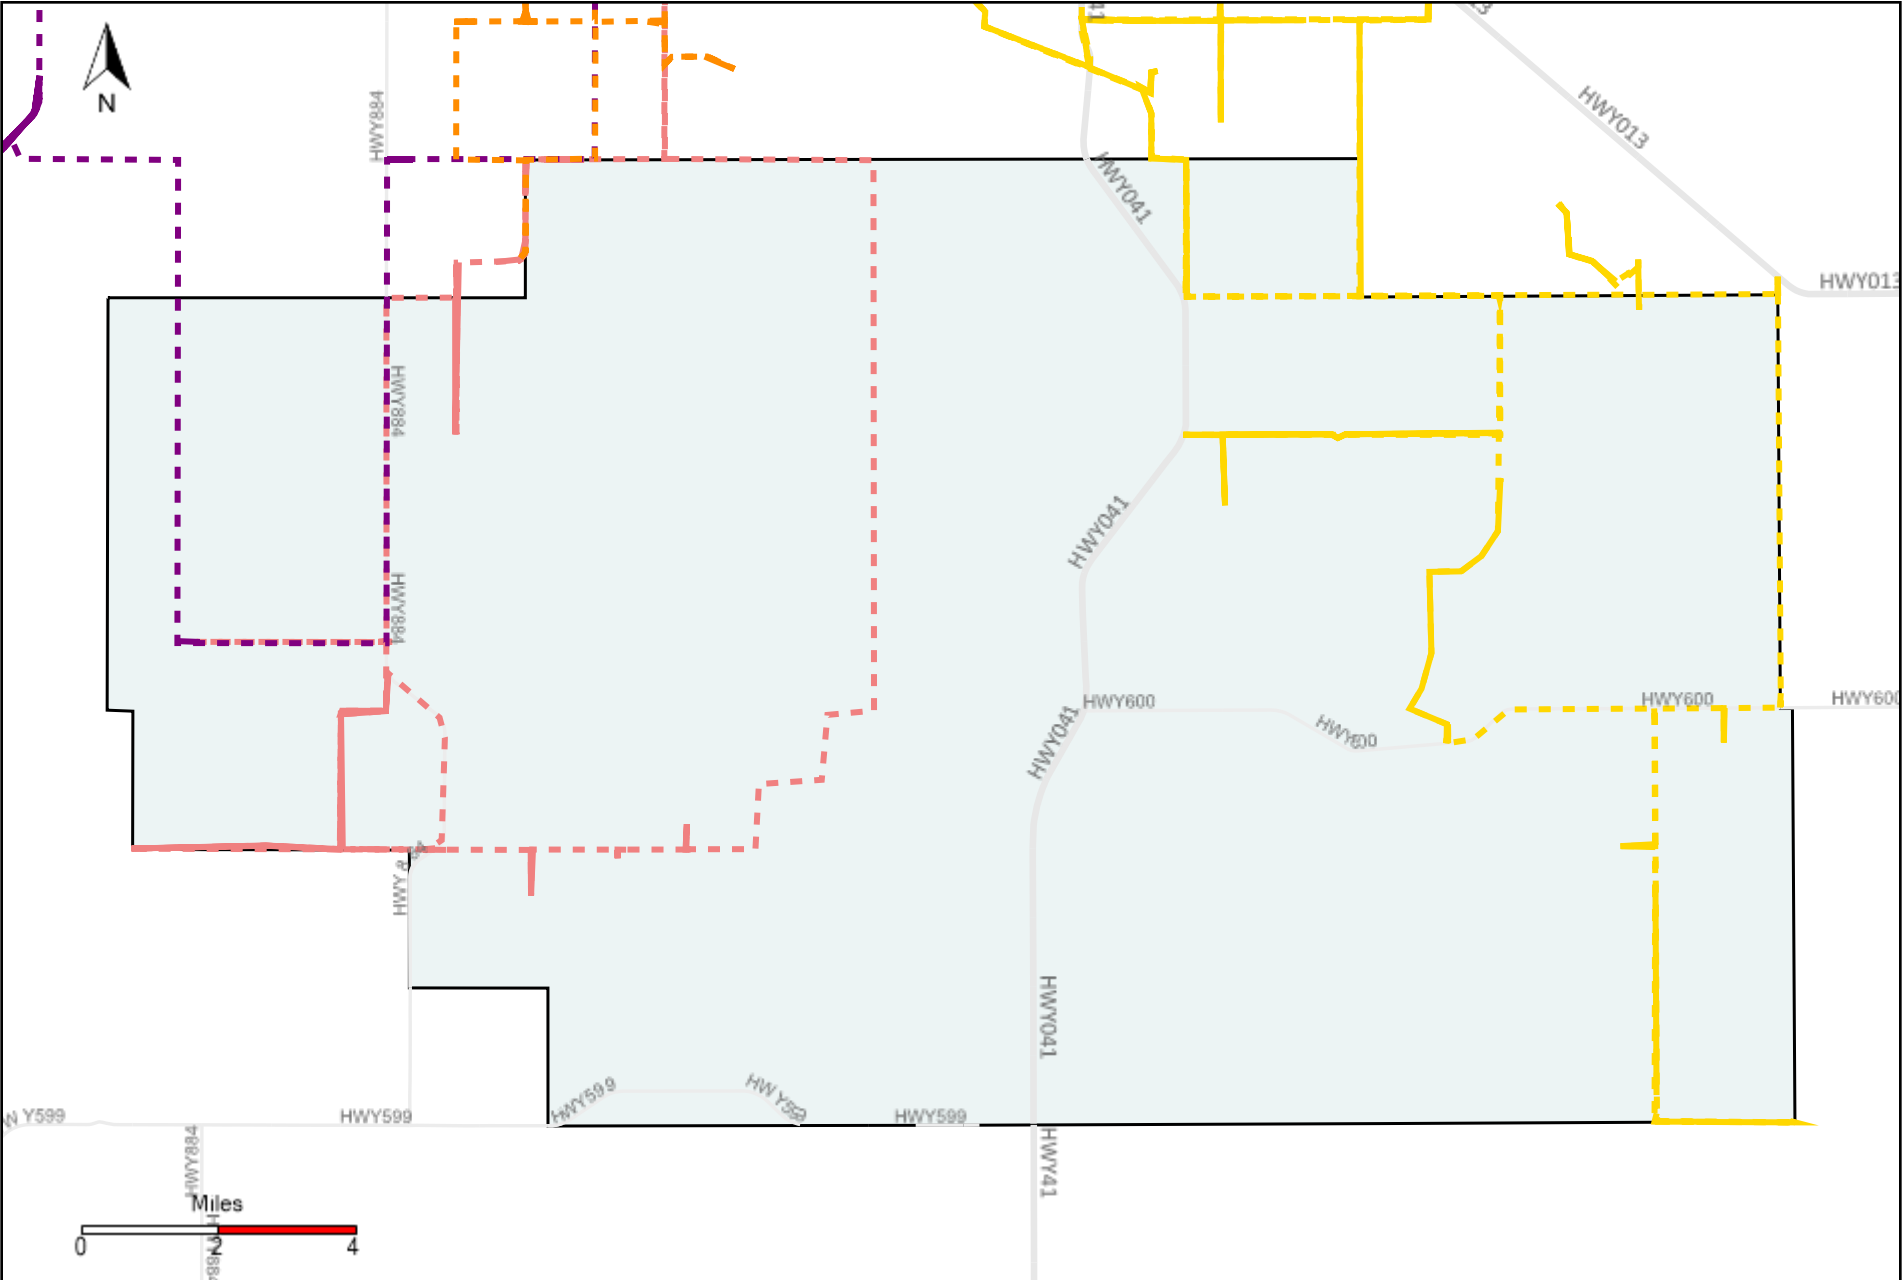

# Division: 3 Grader Report(2020-12-06 ~ 2020-12-12)

Vehicle Name List	Total Distance(km)	Total Hours
*****	2468.83	202 hrs 36 min 22 sec

# Division: 4 Grader Report(2020-12-06 ~ 2020-12-12)

Vehicle Name List	Total Distance(km)	Total Hours
*****	1614.7	116 hrs 40 min 15 sec

# Division: 5 Grader Report(2020-12-06 ~ 2020-12-12)

Vehicle Name List	Total Distance(km)	Total Hours
*****	968.56	64 hrs 18 min 56 sec

# Division: 7 Grader Report(2020-12-06 ~ 2020-12-12)

Vehicle Name List	Total Distance(km)	Total Hours
*****	605.27	39 hrs 10 min 38 sec