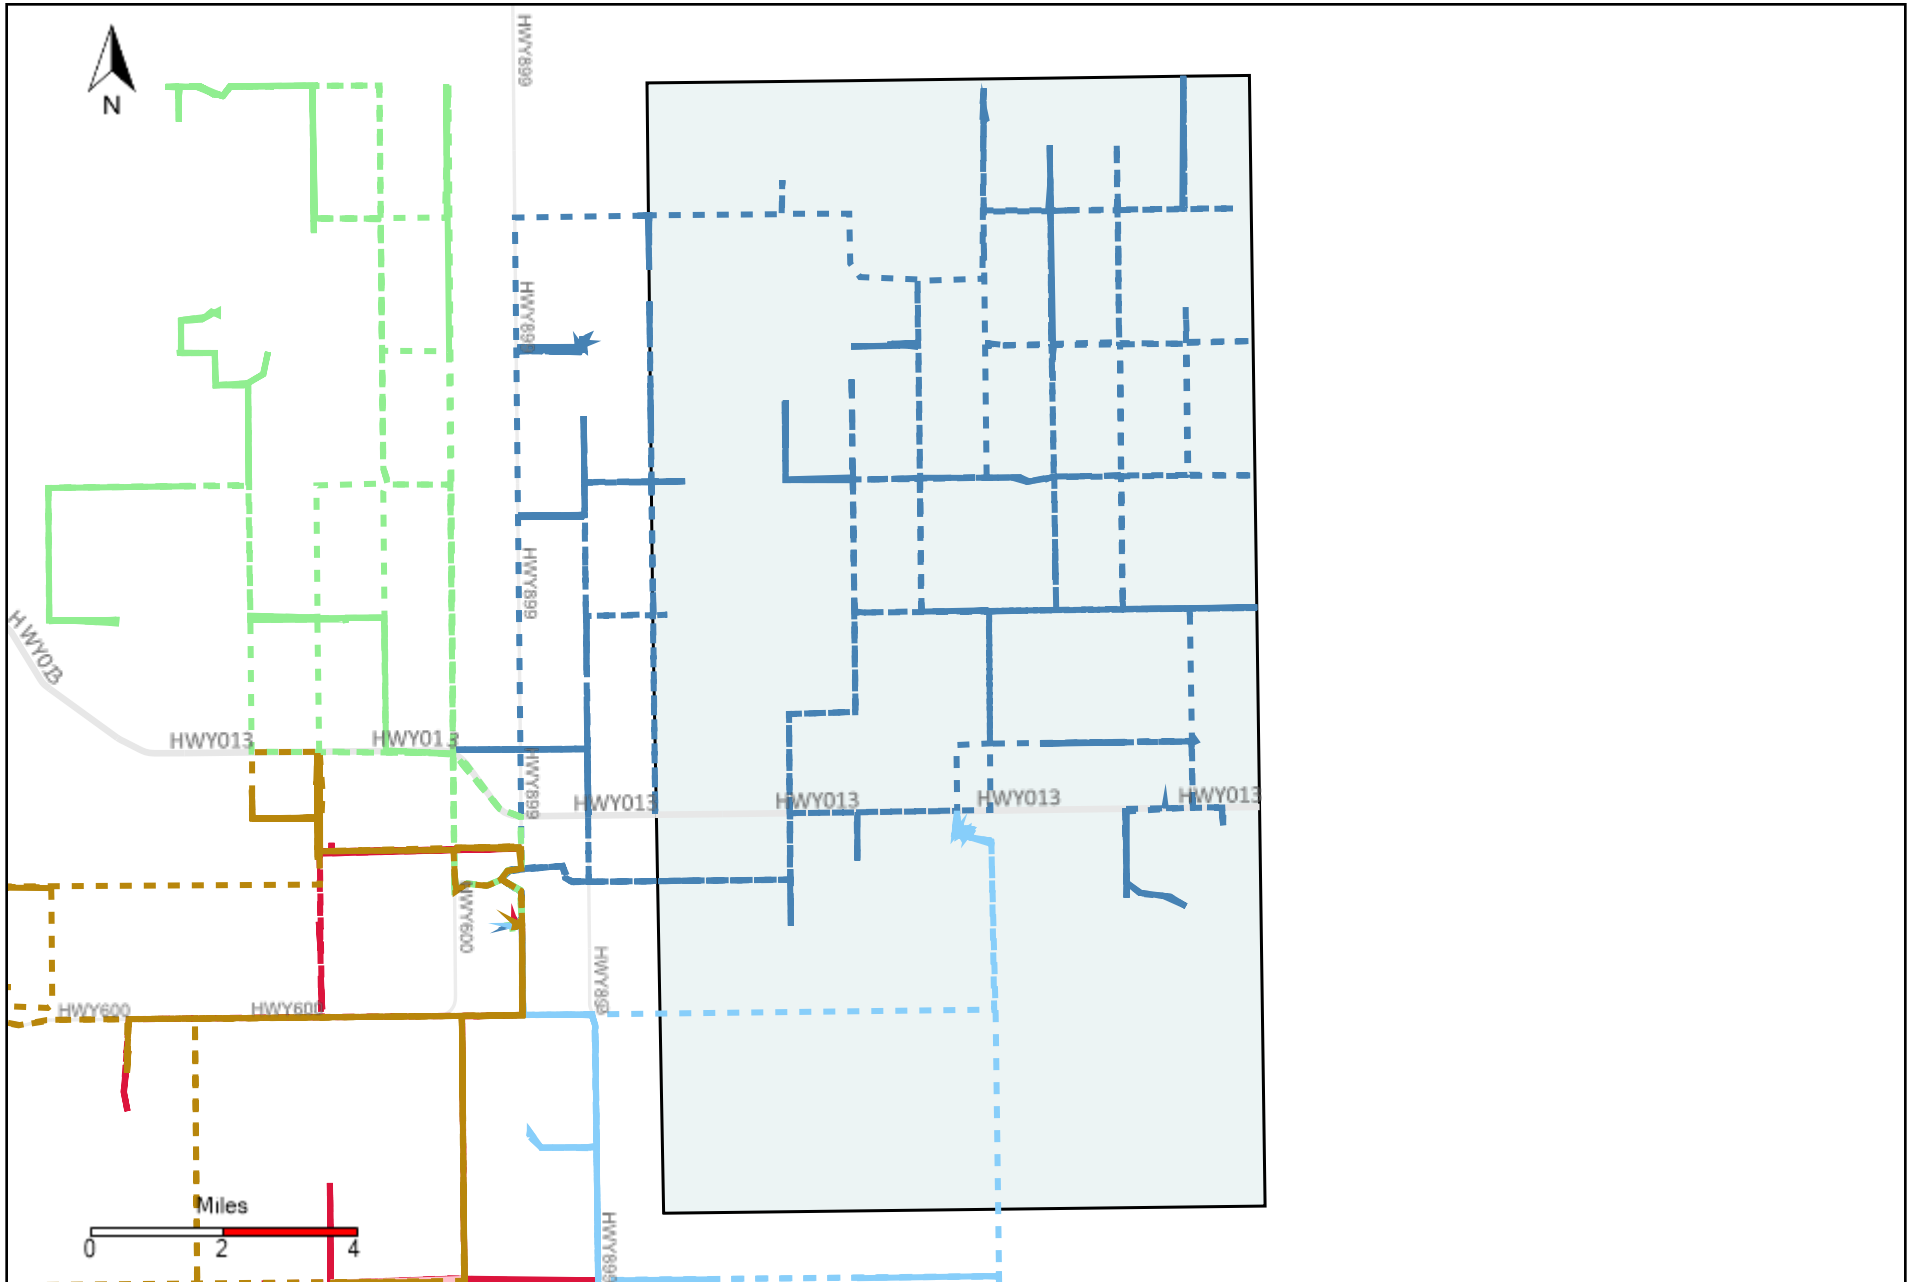

Division: 2 Grader Report(2020-12-06 ~ 2020-12-12)

Vehicle Name List	Total Distance(km)	Total Hours
*****	961.32	69 hrs 4 min 14 sec