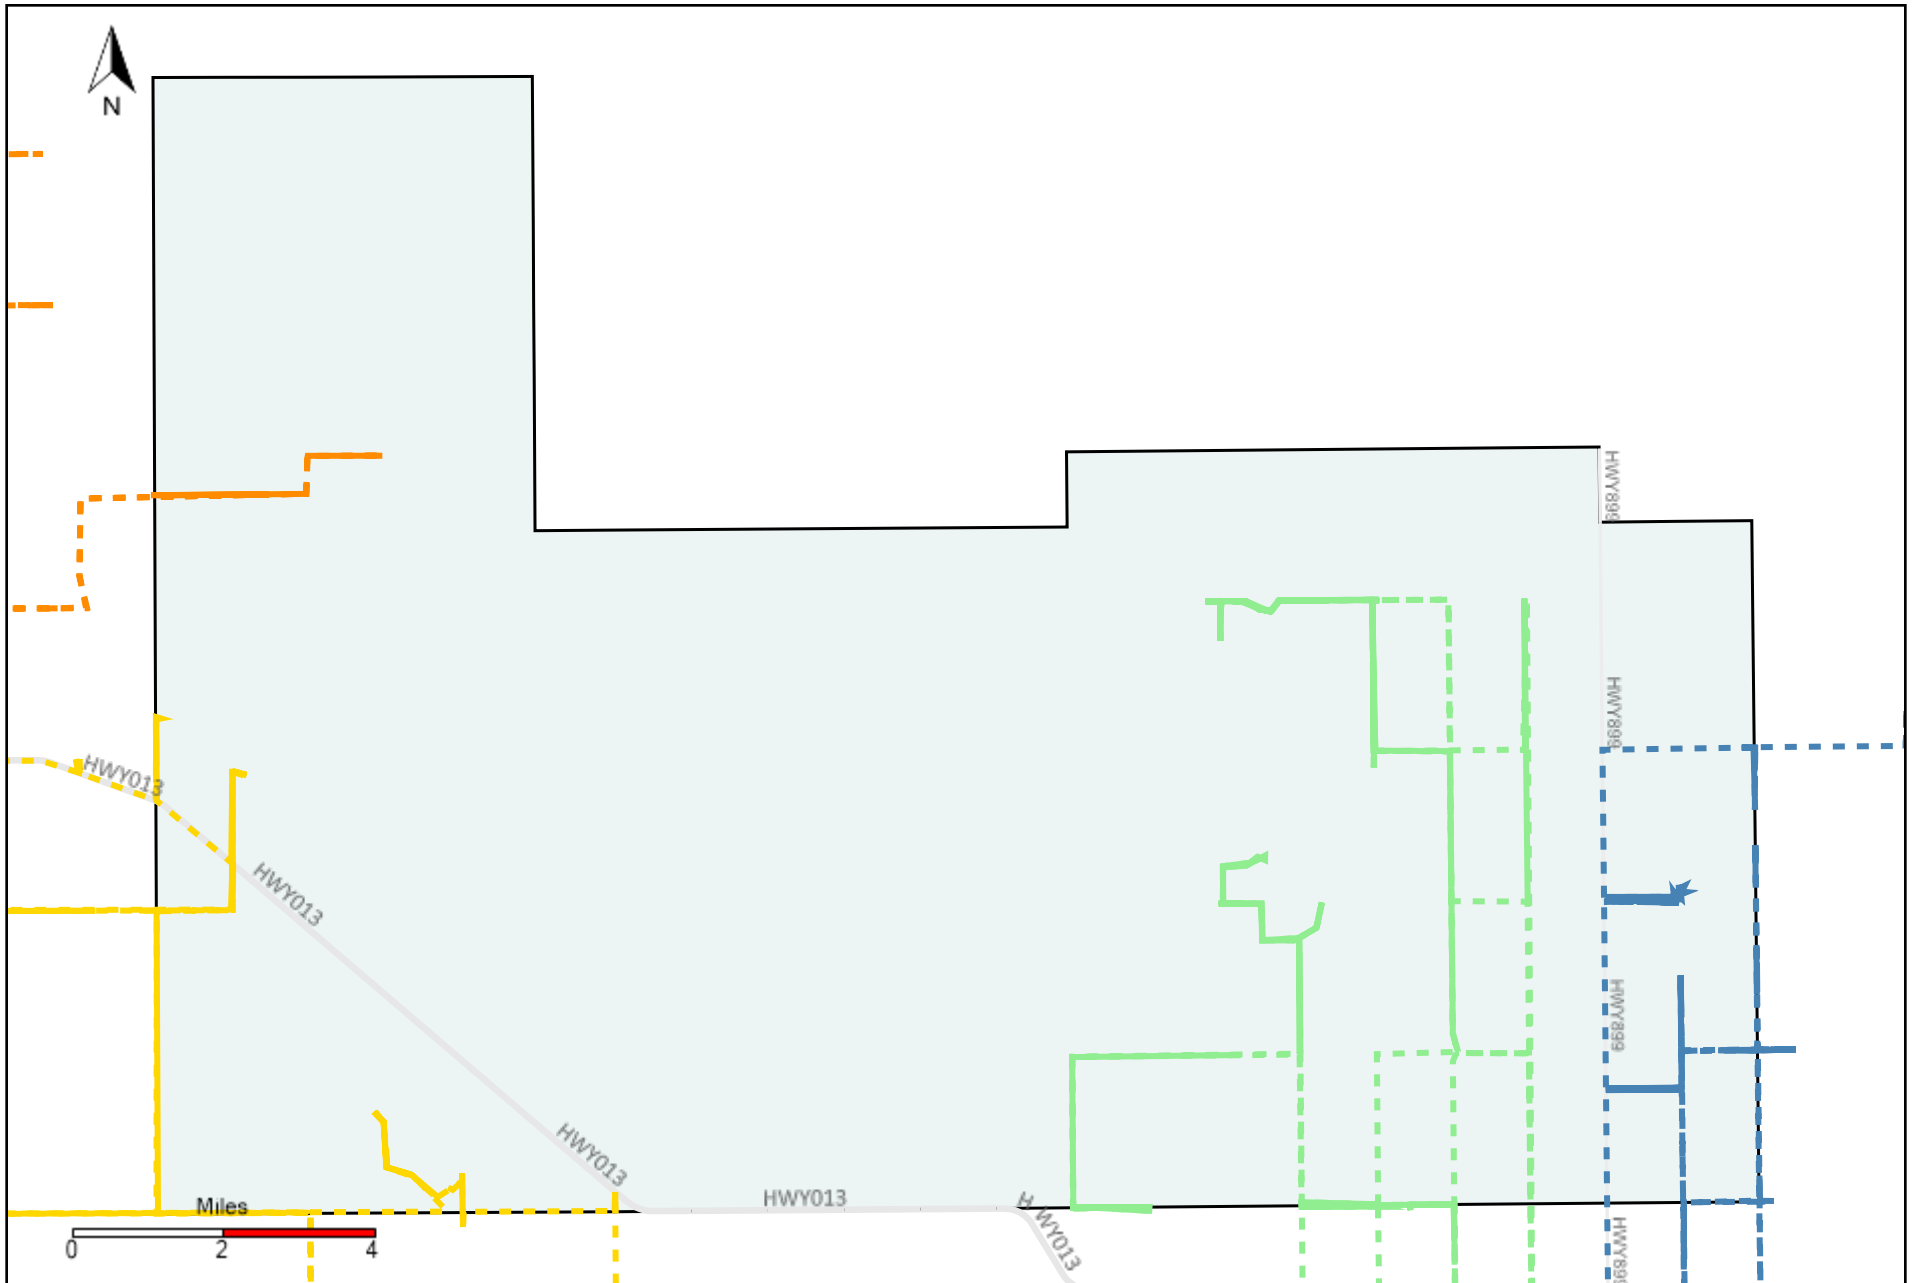

Division: 4 Grader Report(2020-12-06 ~ 2020-12-12)

Vehicle Name List	Total Distance(km)	Total Hours
*****	1614.7	116 hrs 40 min 15 sec