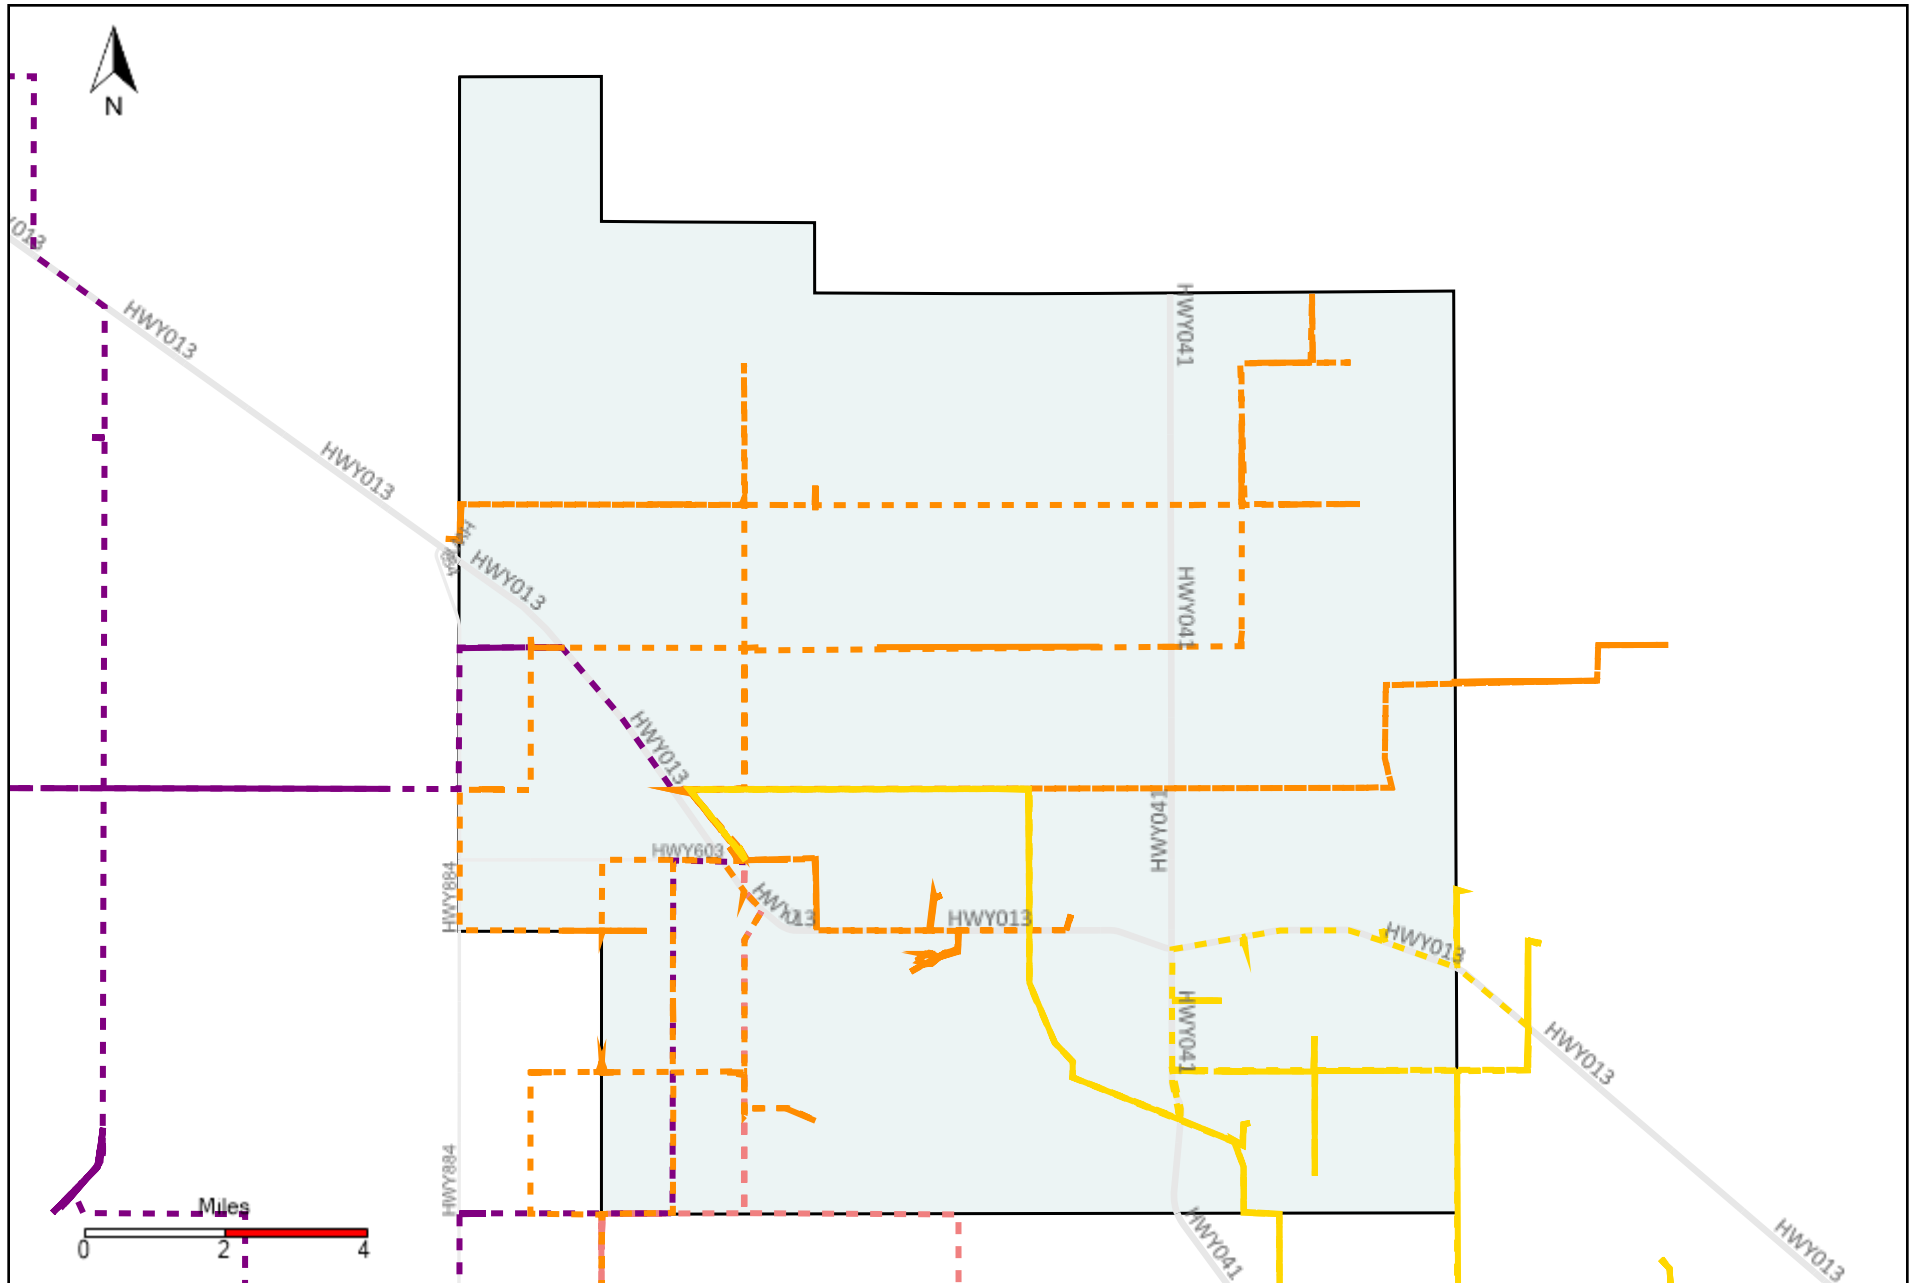

# Division: 4 Grader Report(2020-12-06 ~ 2020-12-12)

Vehicle Name List	Total Distance(km)	Total Hours
*****	1614.7	116 hrs 40 min 15 sec

# Division: 5 Grader Report(2020-12-06 ~ 2020-12-12)

Vehicle Name List	Total Distance(km)	Total Hours
*****	968.56	64 hrs 18 min 56 sec

# Division: 6 Grader Report(2020-12-06 ~ 2020-12-12)

Vehicle Name List	Total Distance(km)	Total Hours
*****	968.56	64 hrs 18 min 56 sec

# Division: 7 Grader Report(2020-12-06 ~ 2020-12-12)

Vehicle Name List	Total Distance(km)	Total Hours
*****	605.27	39 hrs 10 min 38 sec