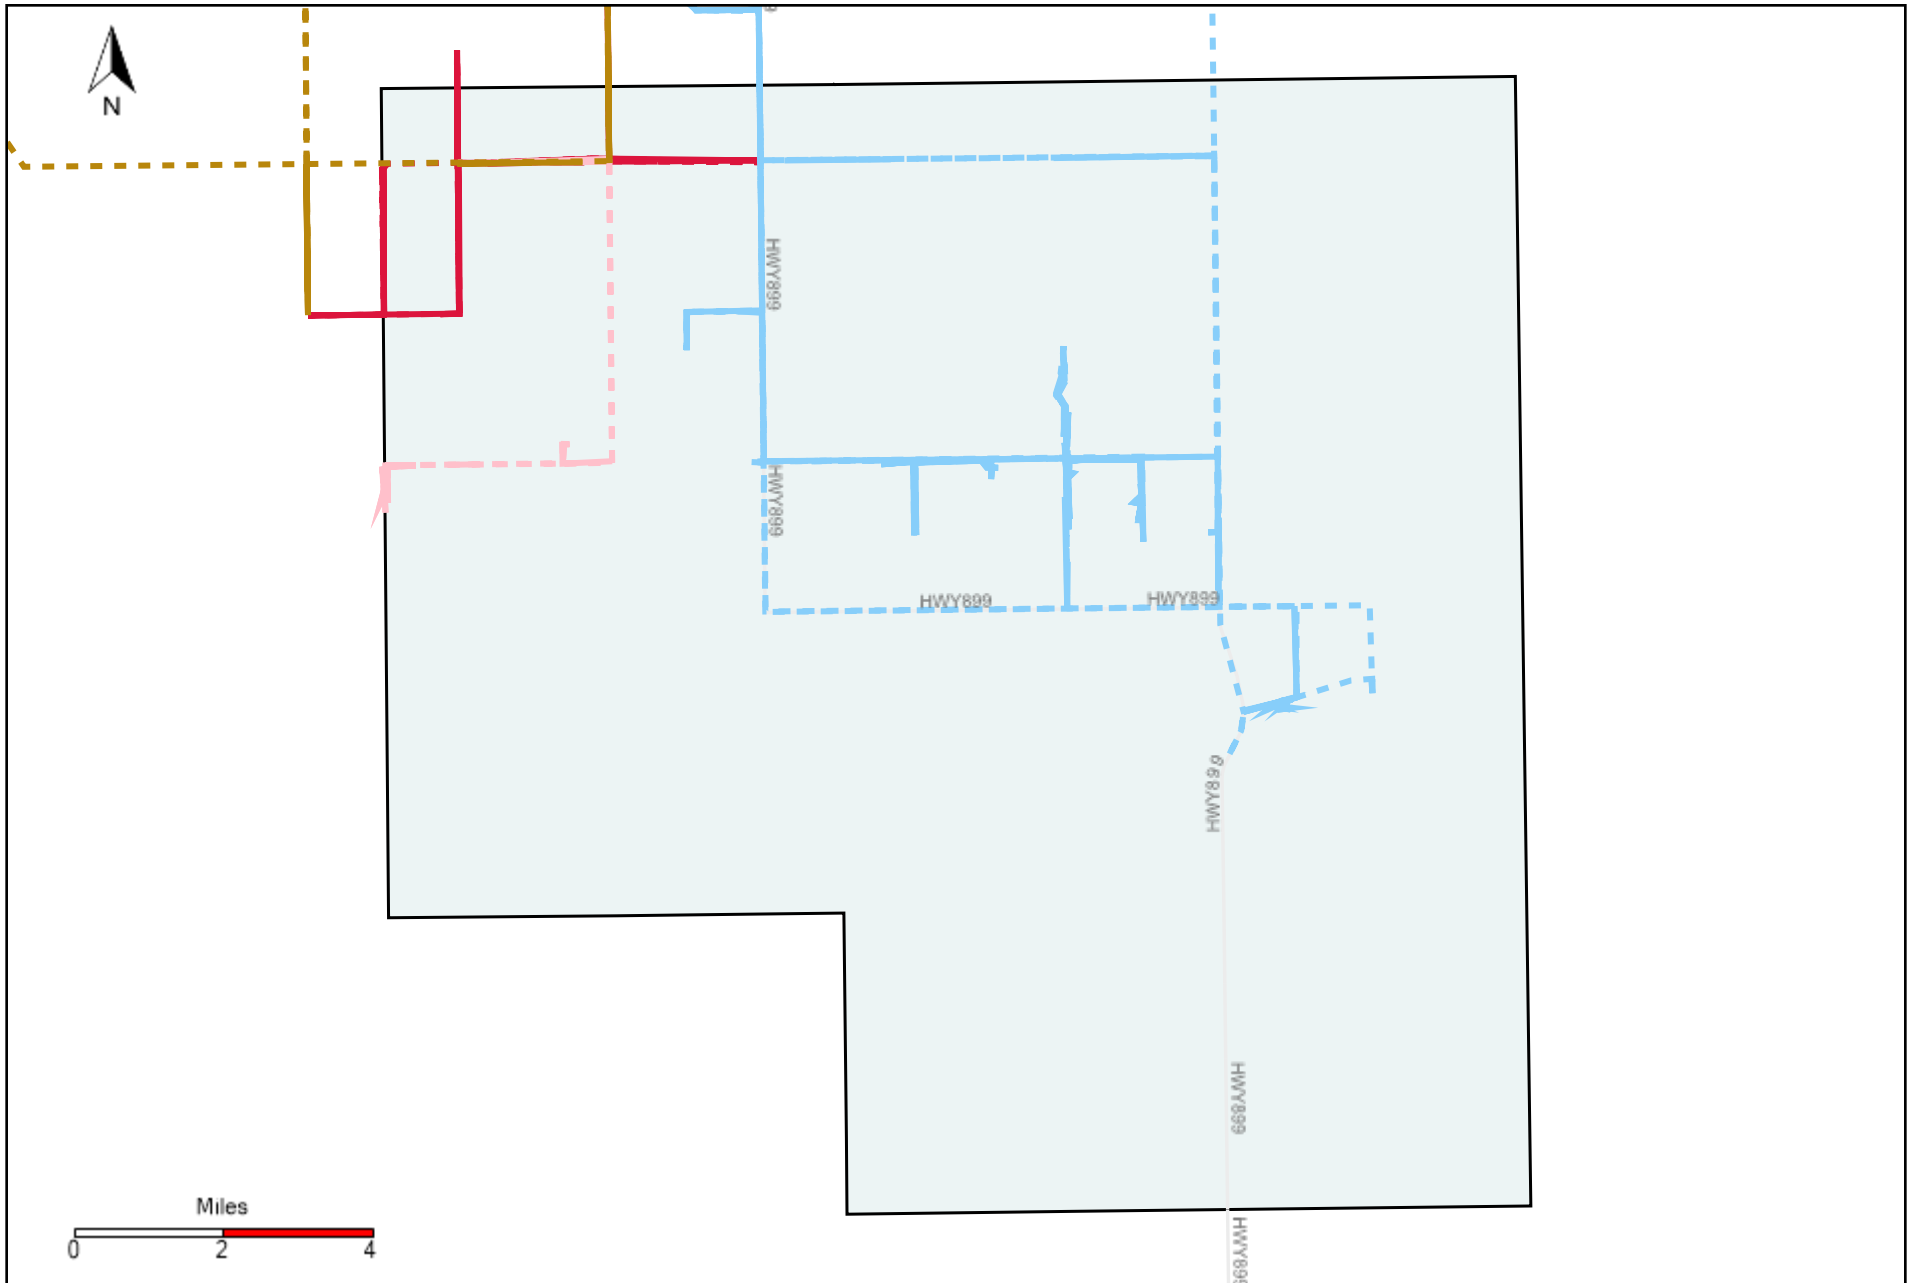

Division: 1 Grader Report(2020-12-06 ~ 2020-12-12)

Vehicle Name List	Total Distance(km)	Total Hours
*****	1156.1	106 hrs 52 min 37 sec