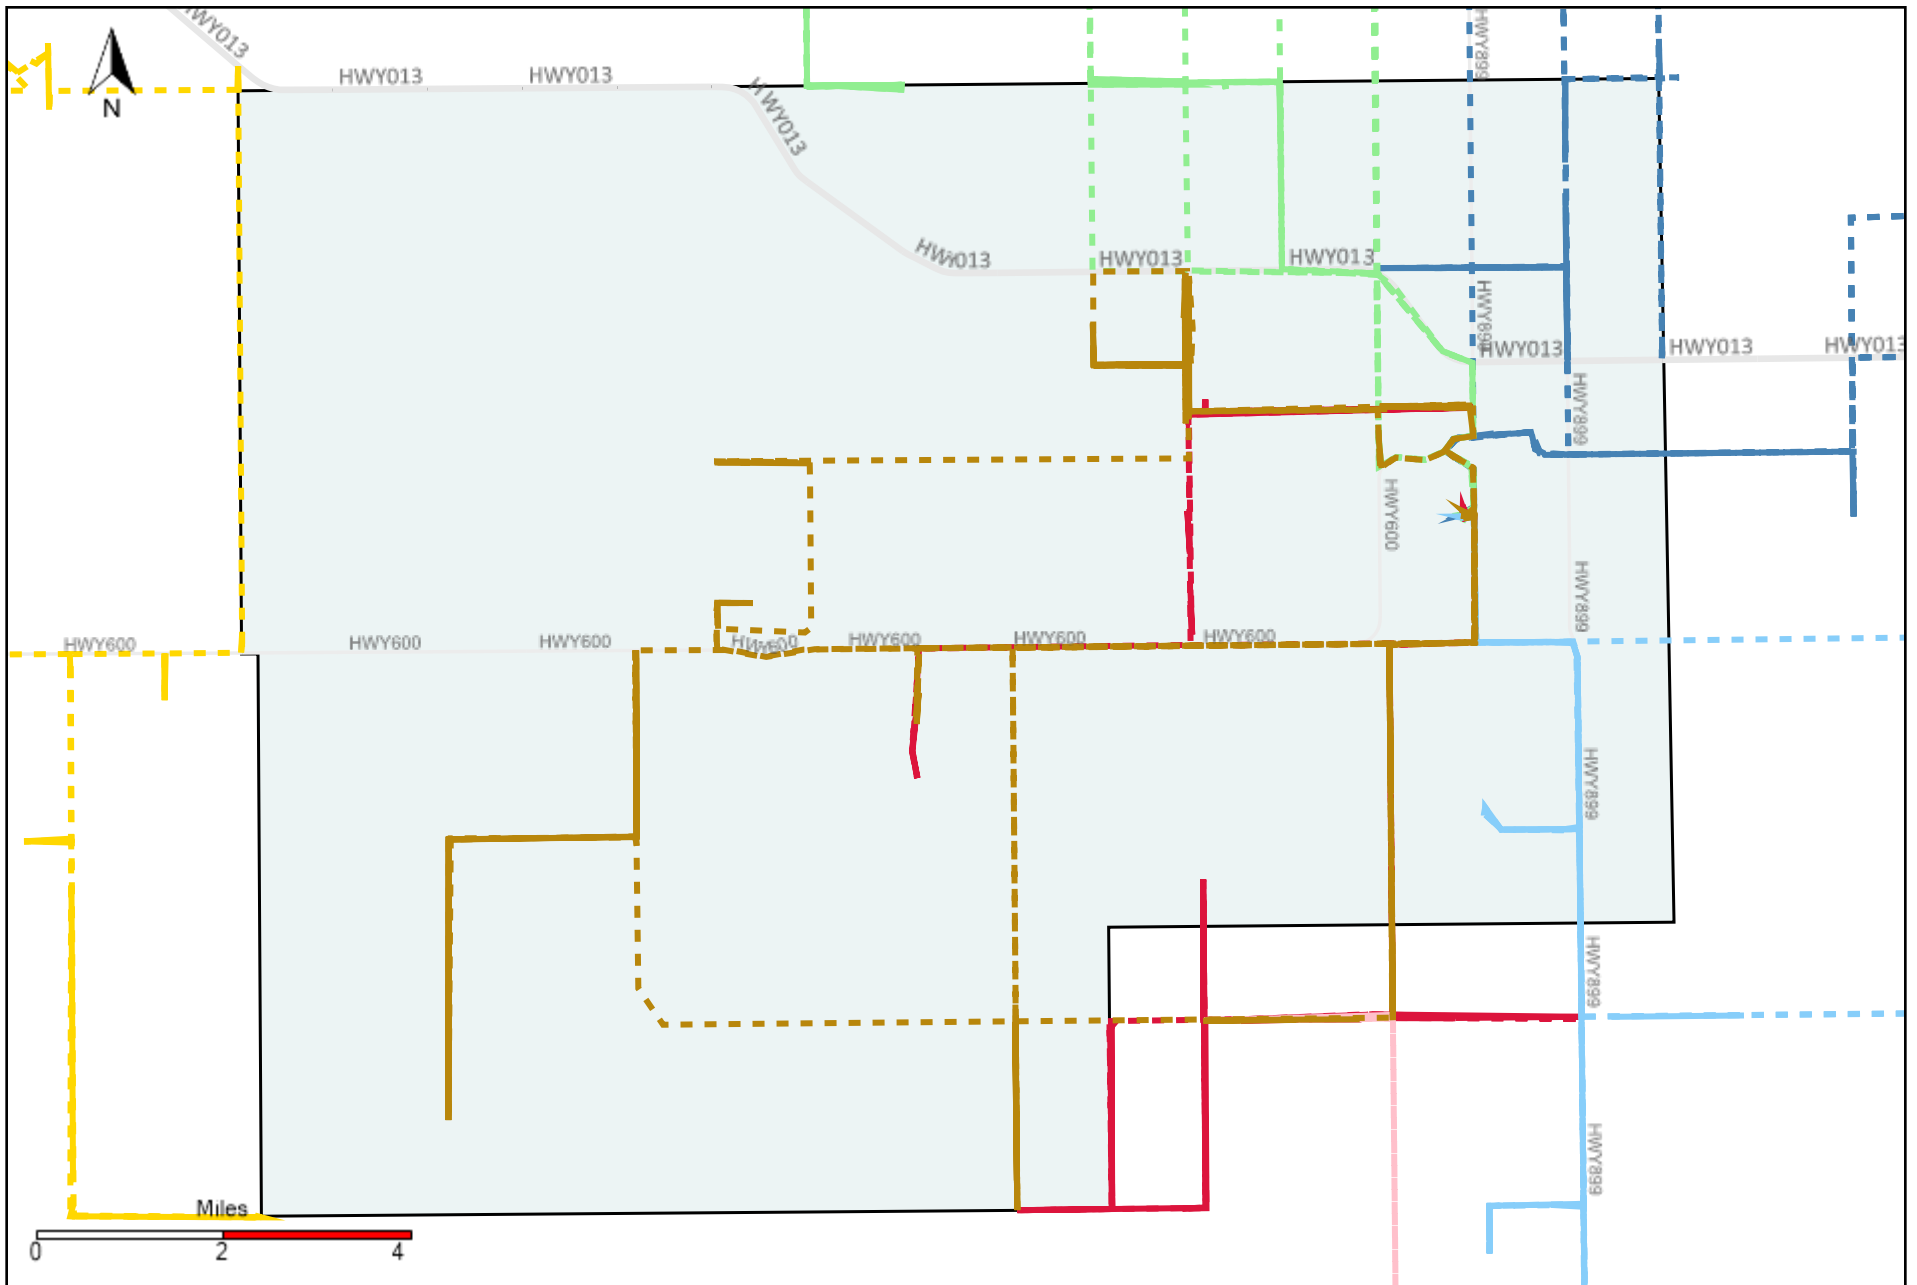

# Division: 3 Grader Report(2020-12-06 ~ 2020-12-12)

Vehicle Name List	Total Distance(km)	Total Hours
*****	2468.83	202 hrs 36 min 22 sec

# Division: 5 Grader Report(2020-12-06 ~ 2020-12-12)

Vehicle Name List	Total Distance(km)	Total Hours
*****	968.56	64 hrs 18 min 56 sec

# Division: 6 Grader Report(2020-12-06 ~ 2020-12-12)

Vehicle Name List	Total Distance(km)	Total Hours
*****	968.56	64 hrs 18 min 56 sec

# Division: 7 Grader Report(2020-12-06 ~ 2020-12-12)

Vehicle Name List	Total Distance(km)	Total Hours
*****	605.27	39 hrs 10 min 38 sec