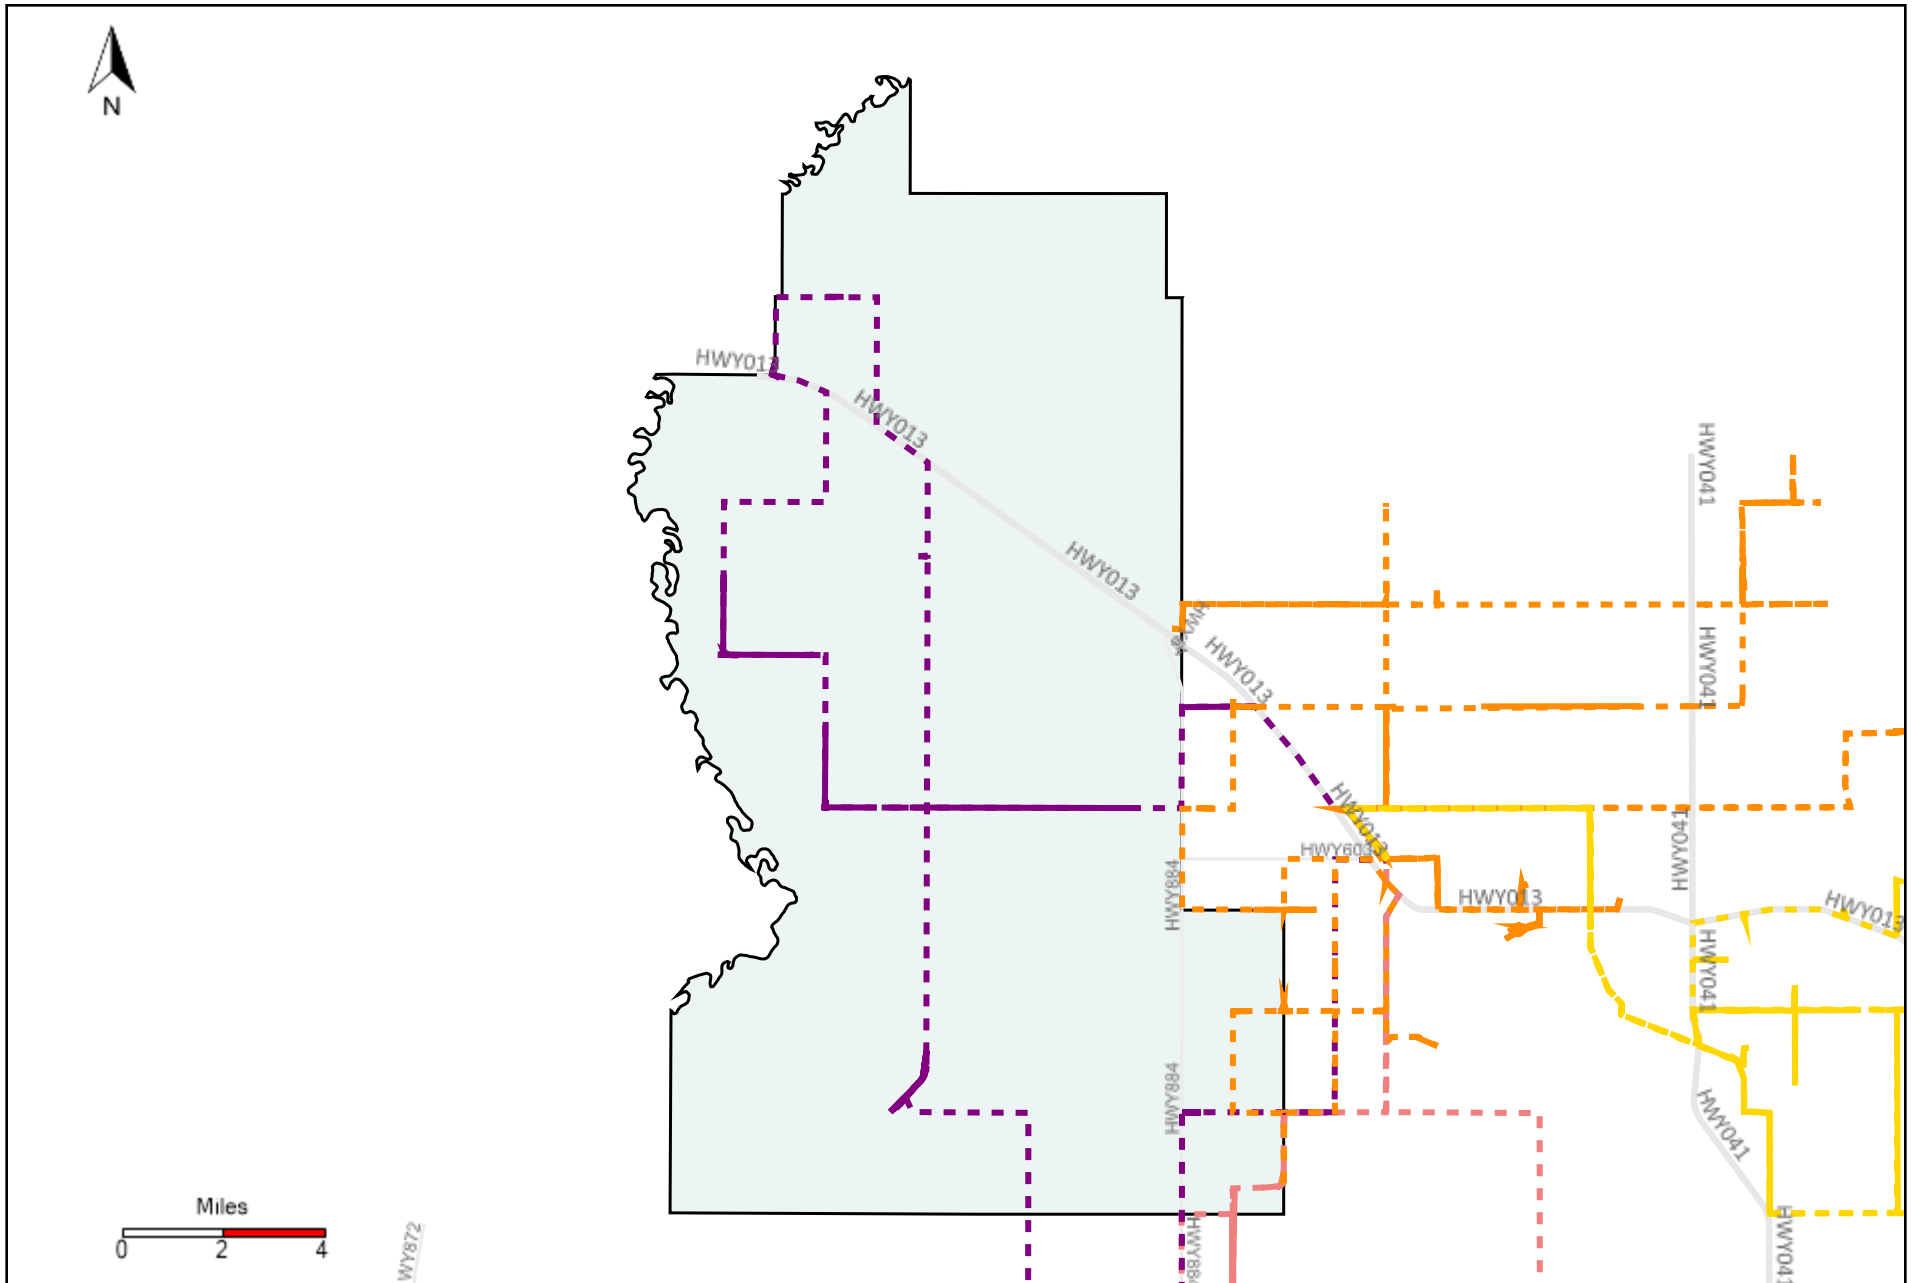

# Division: 5 Grader Report(2020-12-06 ~ 2020-12-12)

Vehicle Name List	Total Distance(km)	Total Hours
*****	968.56	64 hrs 18 min 56 sec

# Division: 6 Grader Report(2020-12-06 ~ 2020-12-12)

Vehicle Name List	Total Distance(km)	Total Hours
*****	968.56	64 hrs 18 min 56 sec

# Division: 7 Grader Report(2020-12-06 ~ 2020-12-12)

Vehicle Name List	Total Distance(km)	Total Hours
*****	605.27	39 hrs 10 min 38 sec