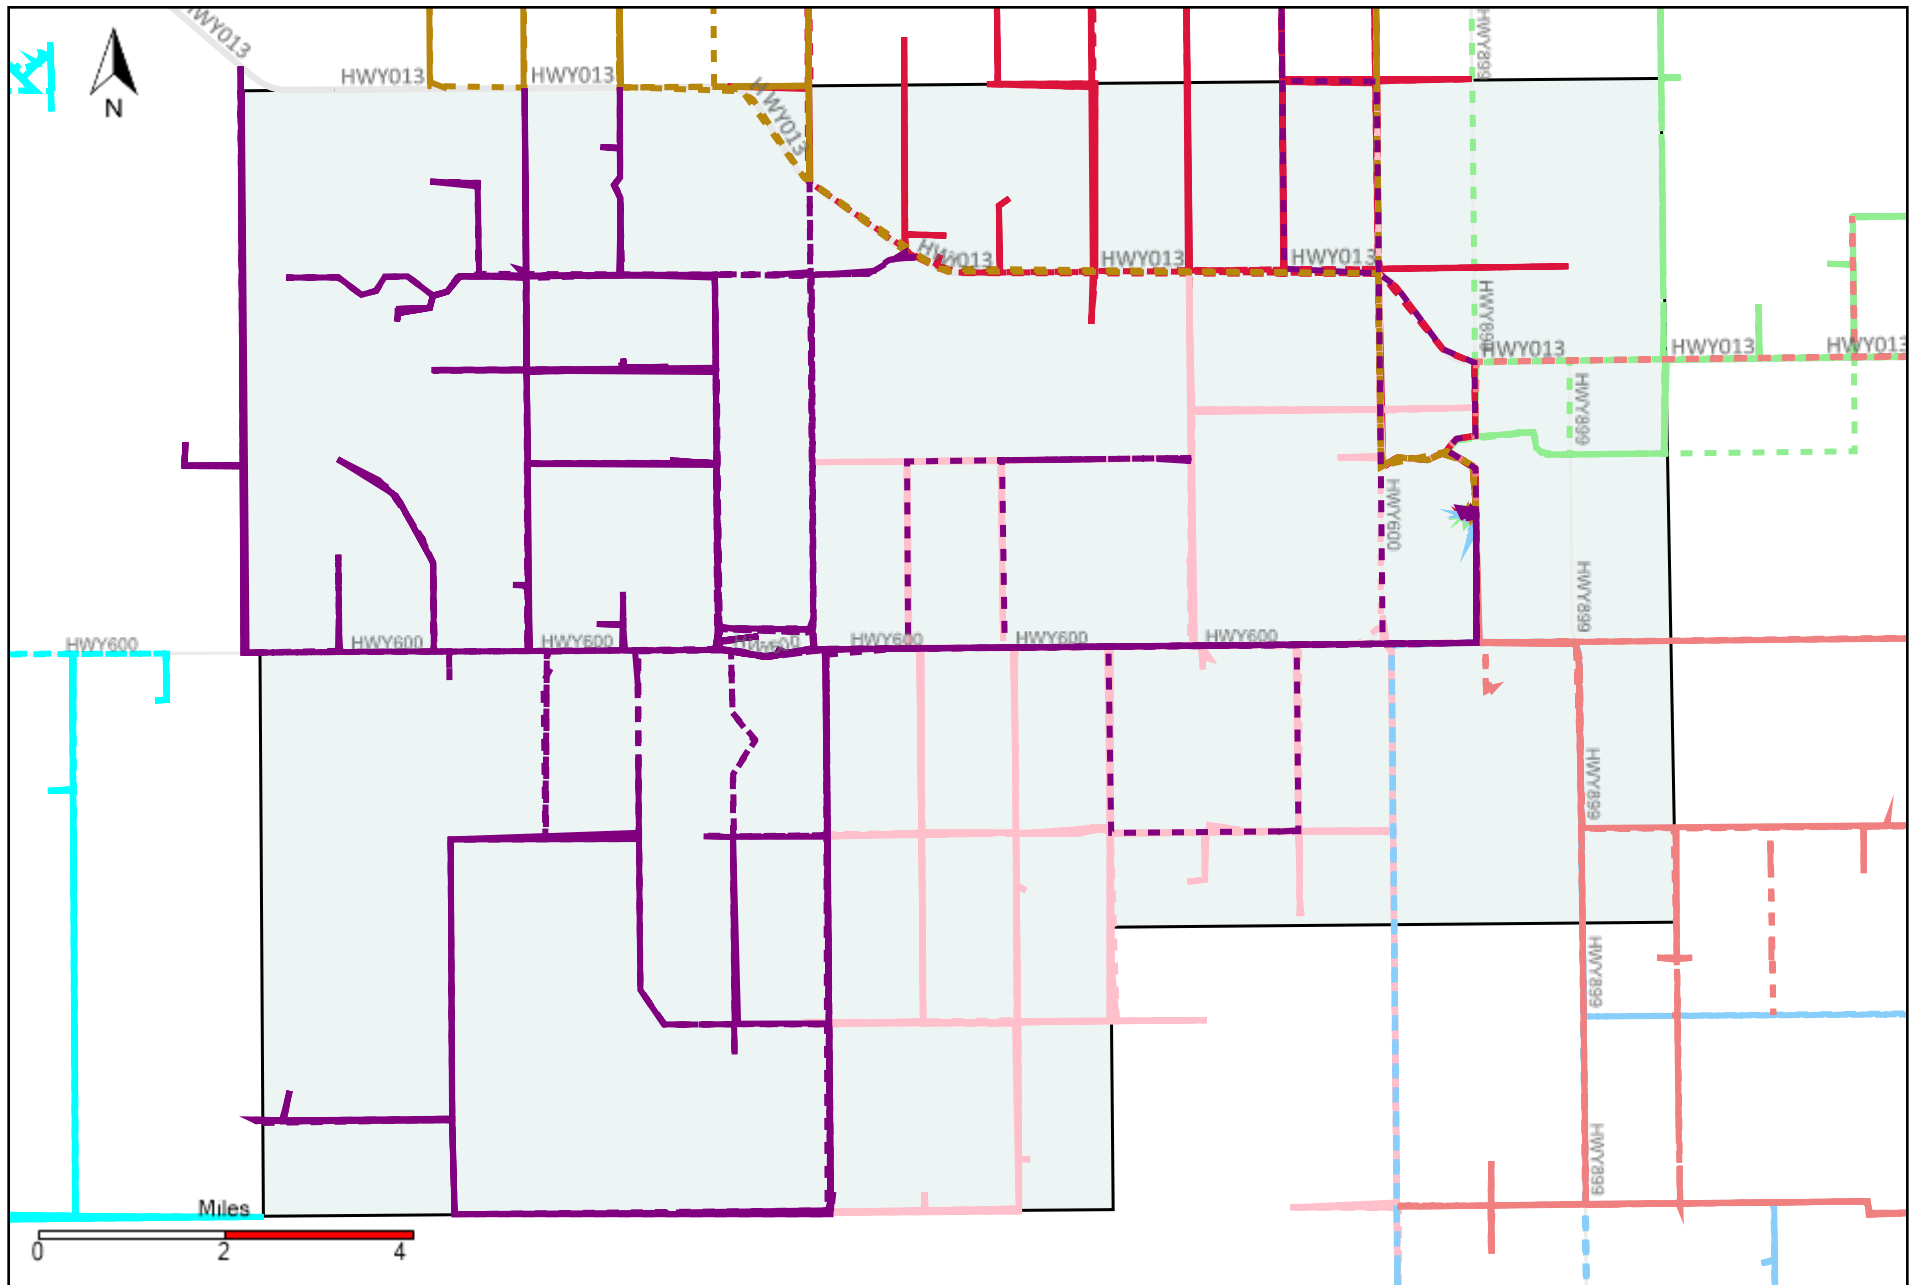

Division: 3 Grader Report(2020-11-22 ~ 2020-11-28)

Vehicle Name List	Total Distance(km)	Total Hours
*****	3897.9	267 hrs 5 min 37 sec