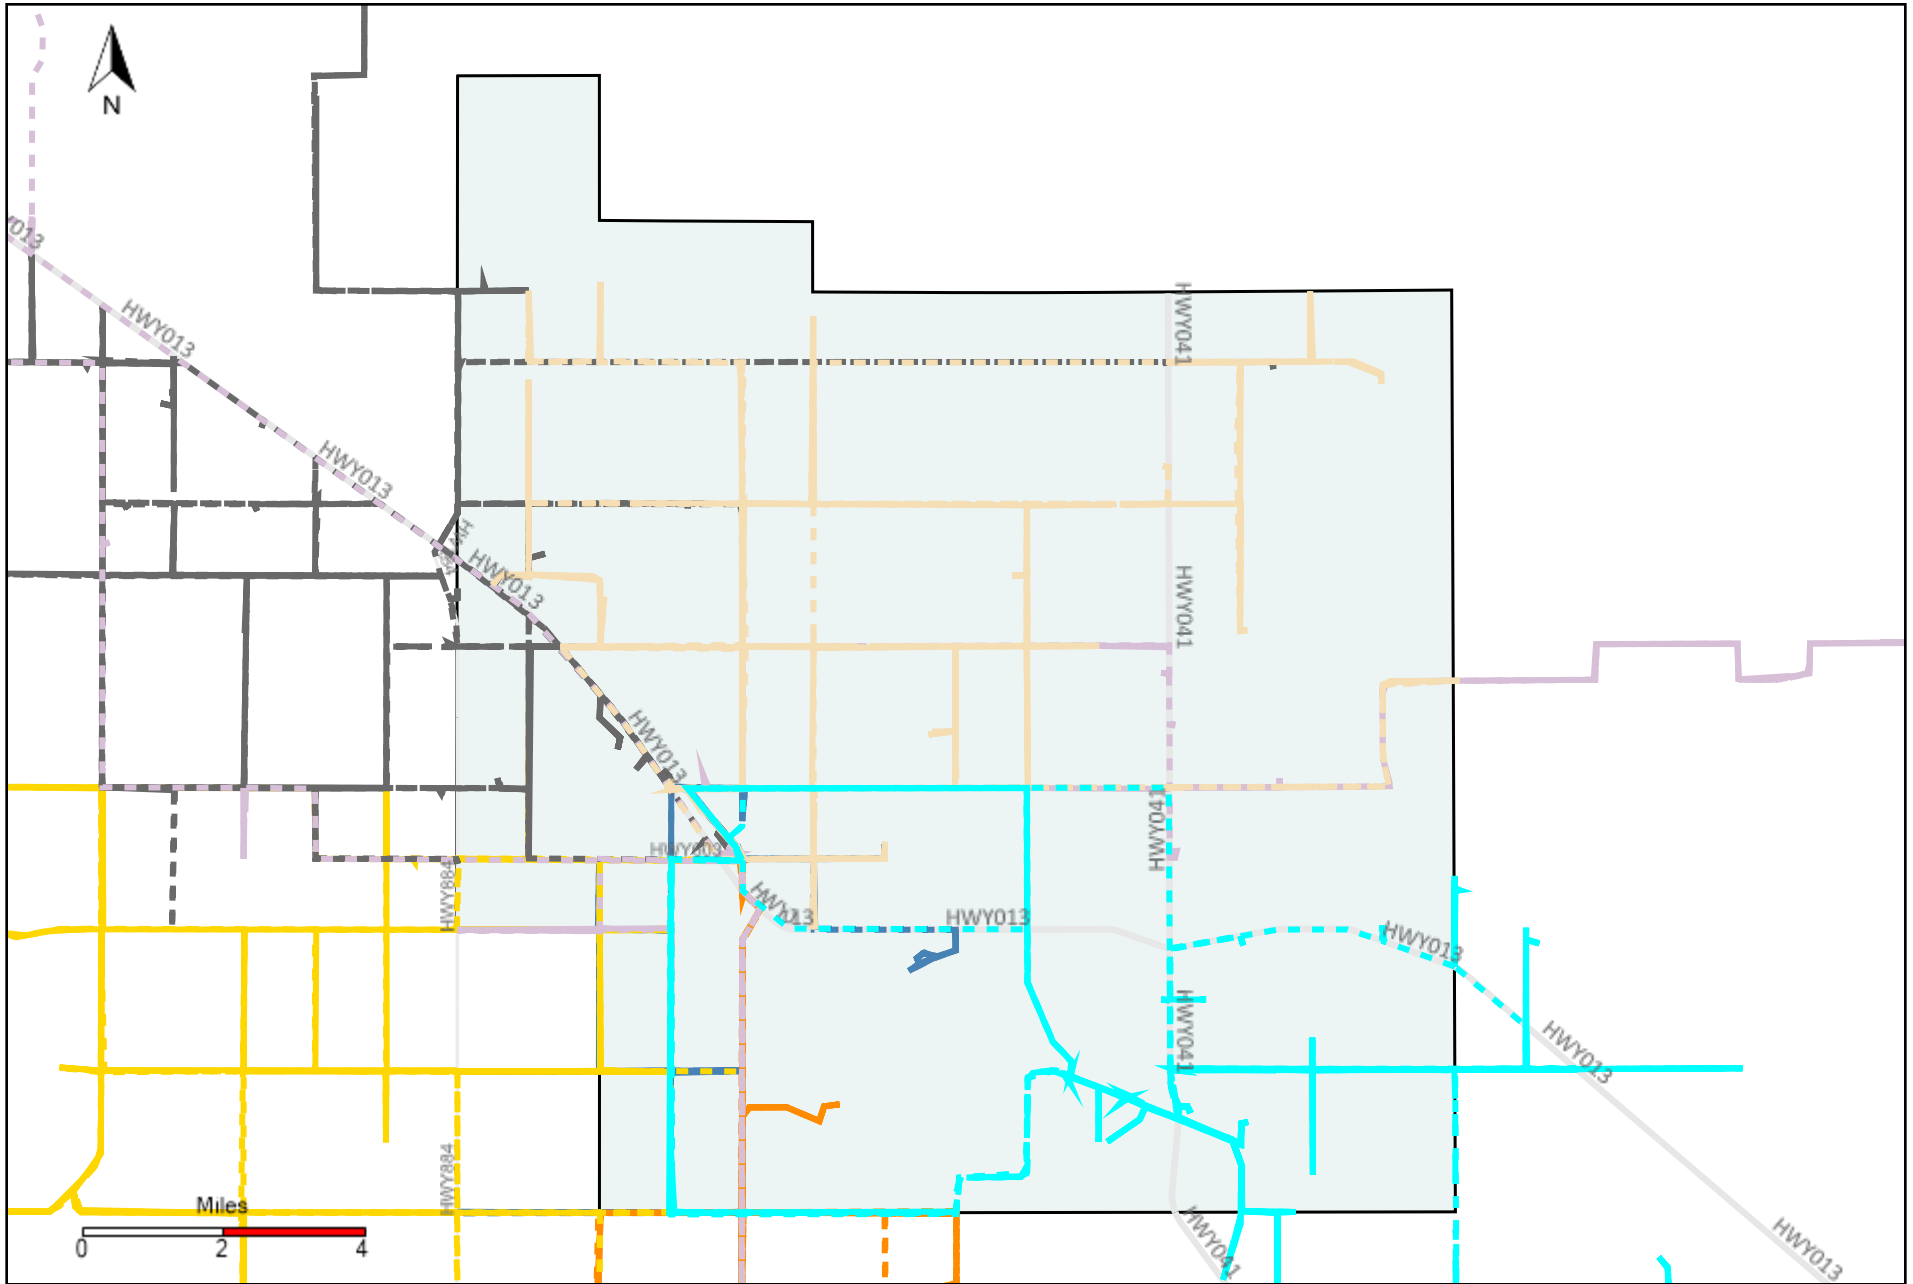

Division: 6 Grader Report(2020-11-22 ~ 2020-11-28)

Vehicle Name List	Total Distance(km)	Total Hours
*****	3253.6	220 hrs 29 min 37 sec