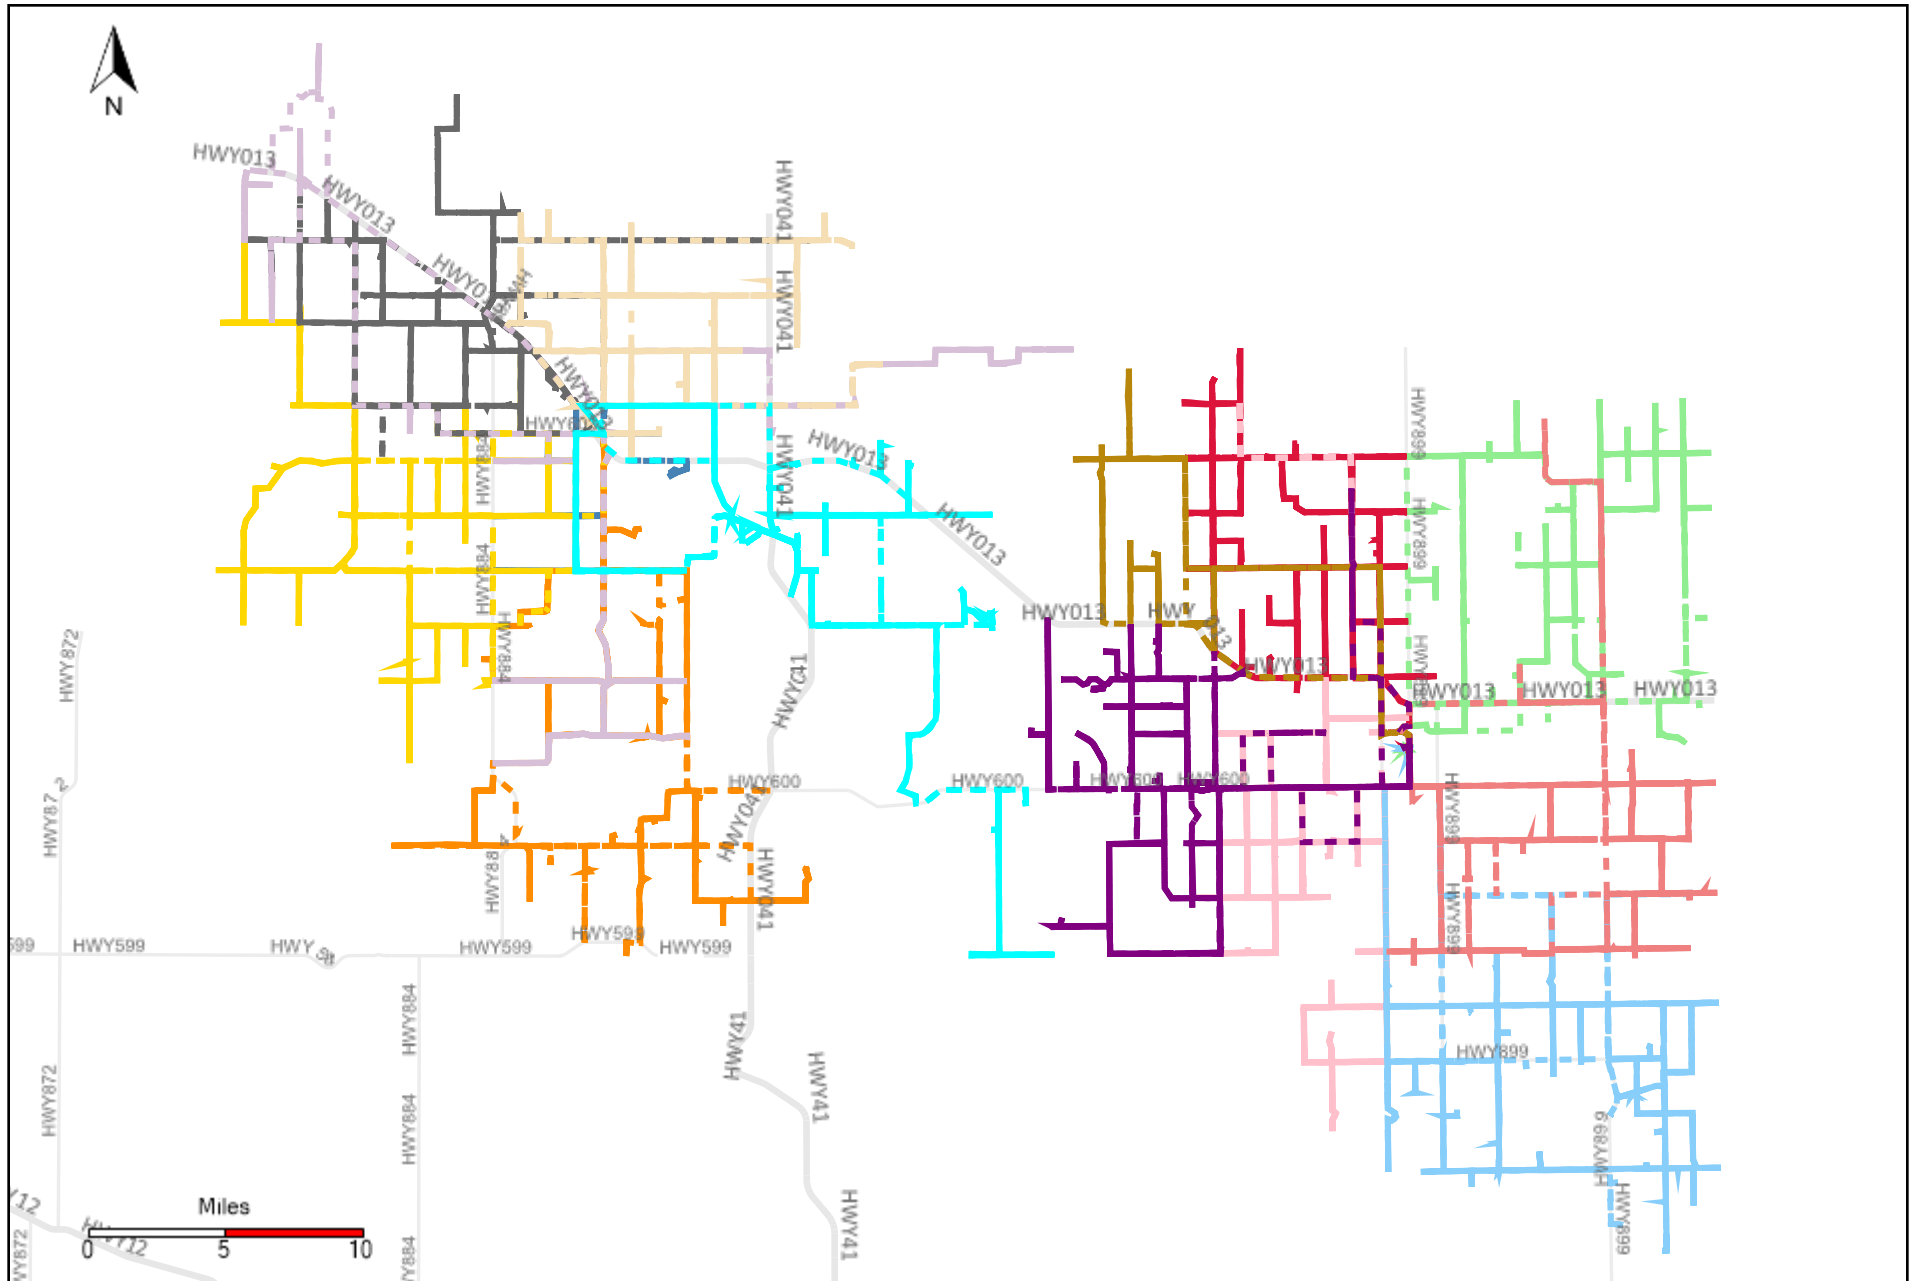

# Division: 1 Grader Report(2020-11-22 ~ 2020-11-28)

Vehicle Name List	Total Distance(km)	Total Hours
*****	1908.65	126 hrs 21 min 44 sec

# Division: 2 Grader Report(2020-11-22 ~ 2020-11-28)

Vehicle Name List	Total Distance(km)	Total Hours
*****	1140.99	84 hrs 54 min 37 sec

# Division: 5 Grader Report(2020-11-22 ~ 2020-11-28)

Vehicle Name List	Total Distance(km)	Total Hours
*****	3121.68	202 hrs 44 min 36 sec

# Division: 7 Grader Report(2020-11-22 ~ 2020-11-28)

Vehicle Name List	Total Distance(km)	Total Hours
*****	2215.49	143 hrs 53 min 11 sec