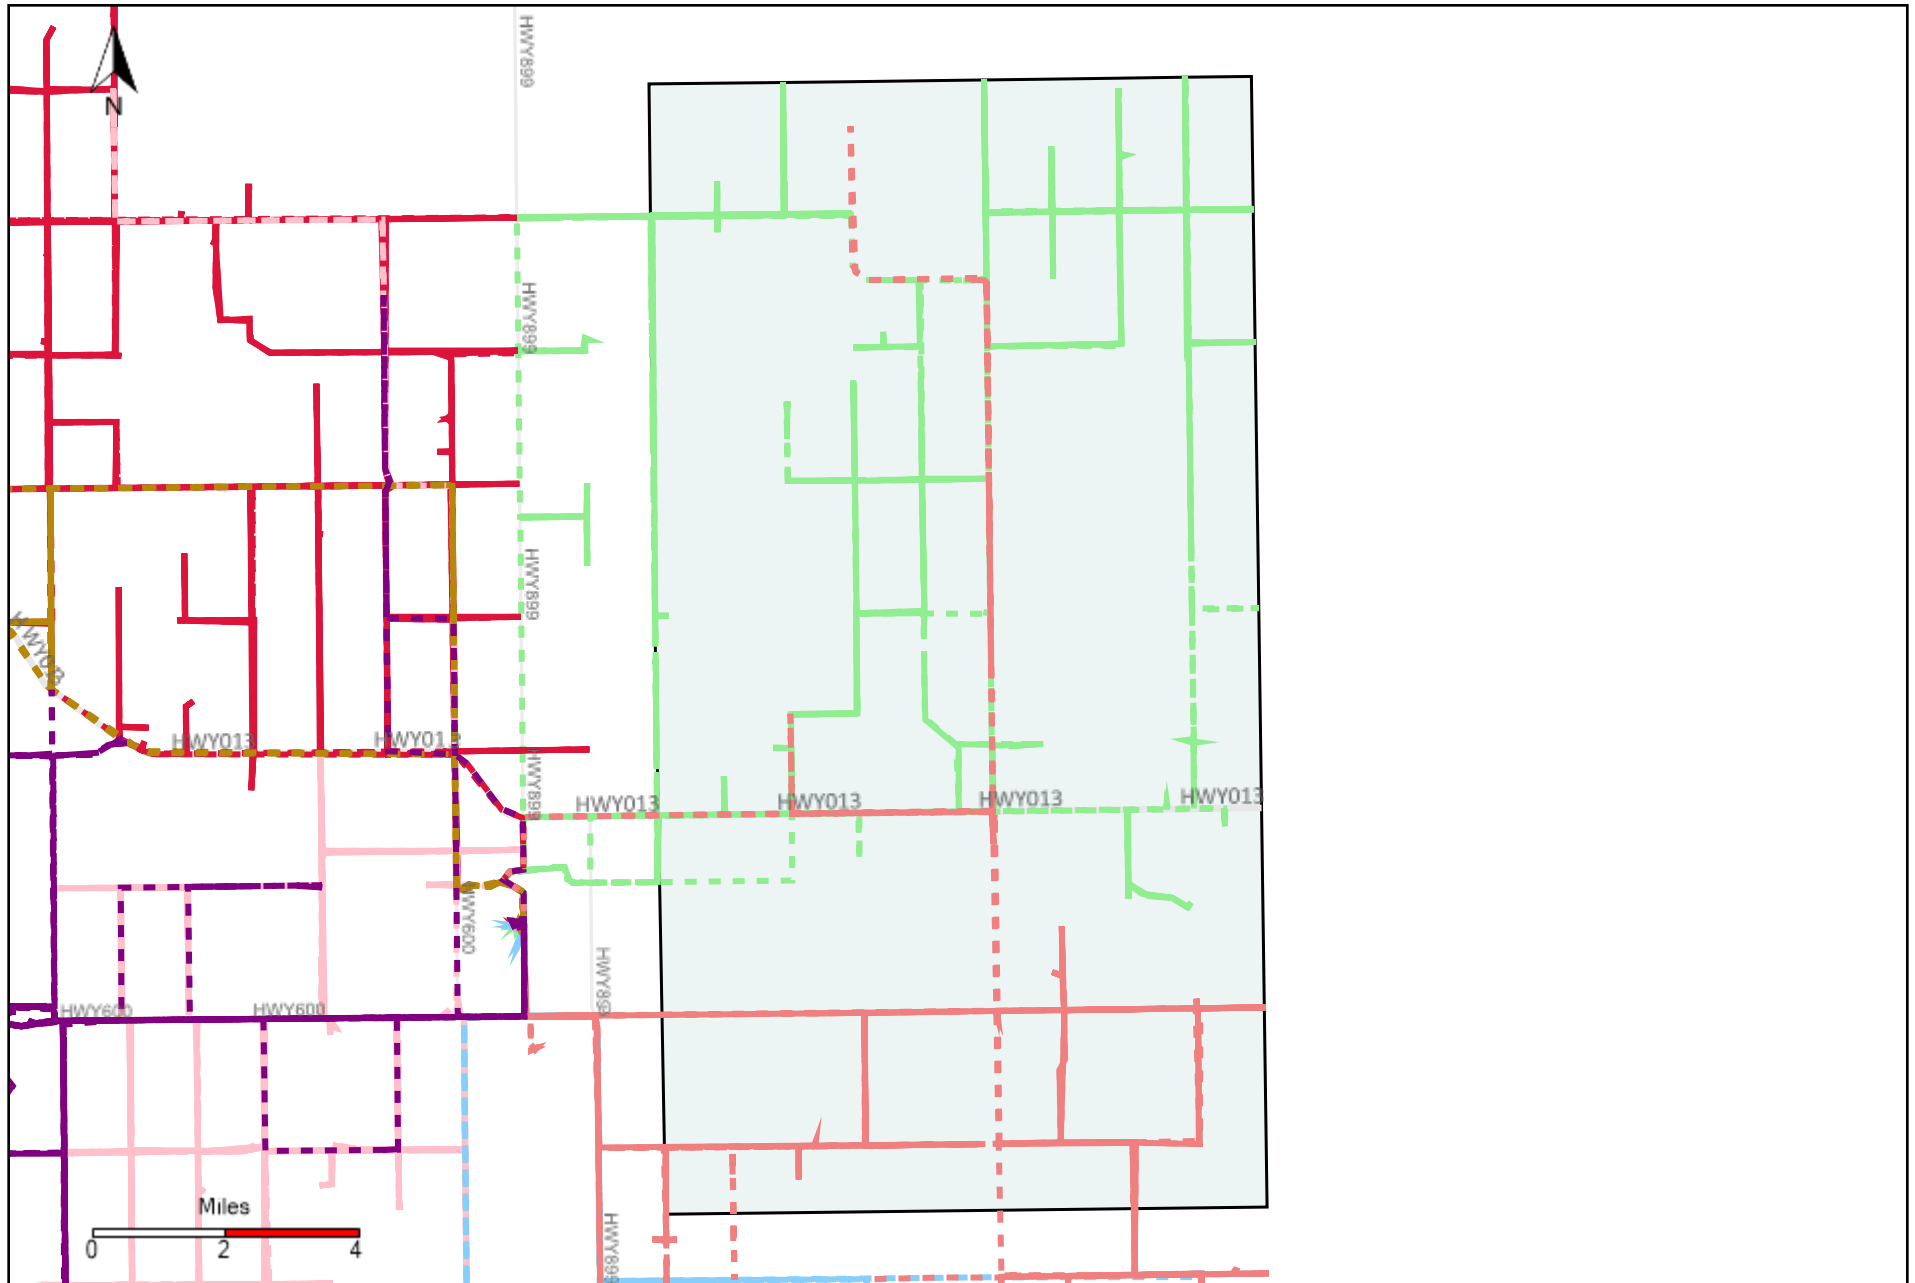

Division: 2 Grader Report(2020-11-22 ~ 2020-11-28)

Vehicle Name List	Total Distance(km)	Total Hours
*****	1140.99	84 hrs 54 min 37 sec