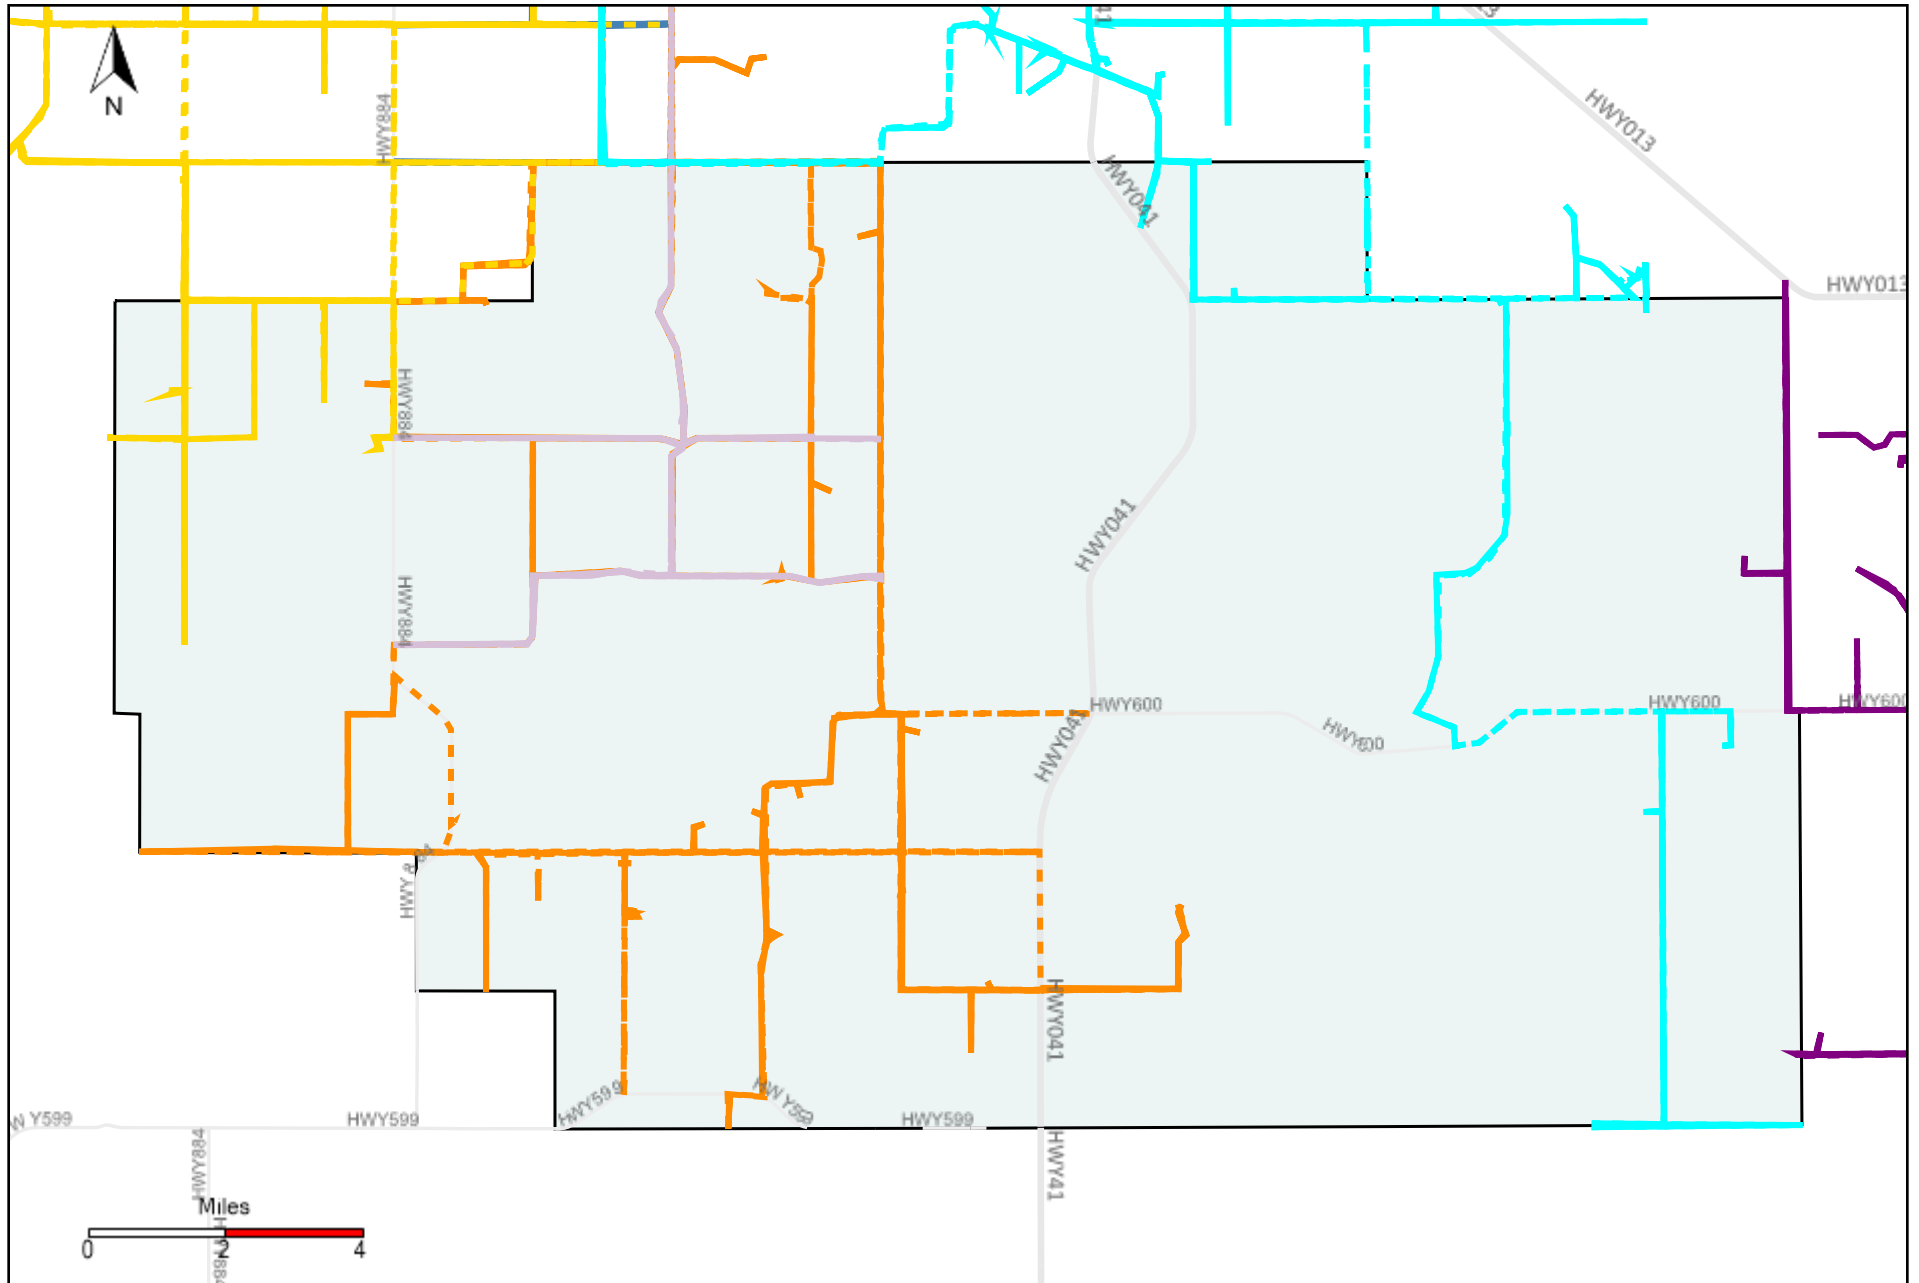

# Division: 3 Grader Report(2020-11-22 ~ 2020-11-28)

Vehicle Name List	Total Distance(km)	Total Hours
*****	3897.9	267 hrs 5 min 37 sec

# Division: 4 Grader Report(2020-11-22 ~ 2020-11-28)

Vehicle Name List	Total Distance(km)	Total Hours
*****	4081.83	285 hrs 16 min 8 sec

# Division: 5 Grader Report(2020-11-22 ~ 2020-11-28)

Vehicle Name List	Total Distance(km)	Total Hours
*****	3121.68	202 hrs 44 min 36 sec

# Division: 7 Grader Report(2020-11-22 ~ 2020-11-28)

Vehicle Name List	Total Distance(km)	Total Hours
*****	2215.49	143 hrs 53 min 11 sec