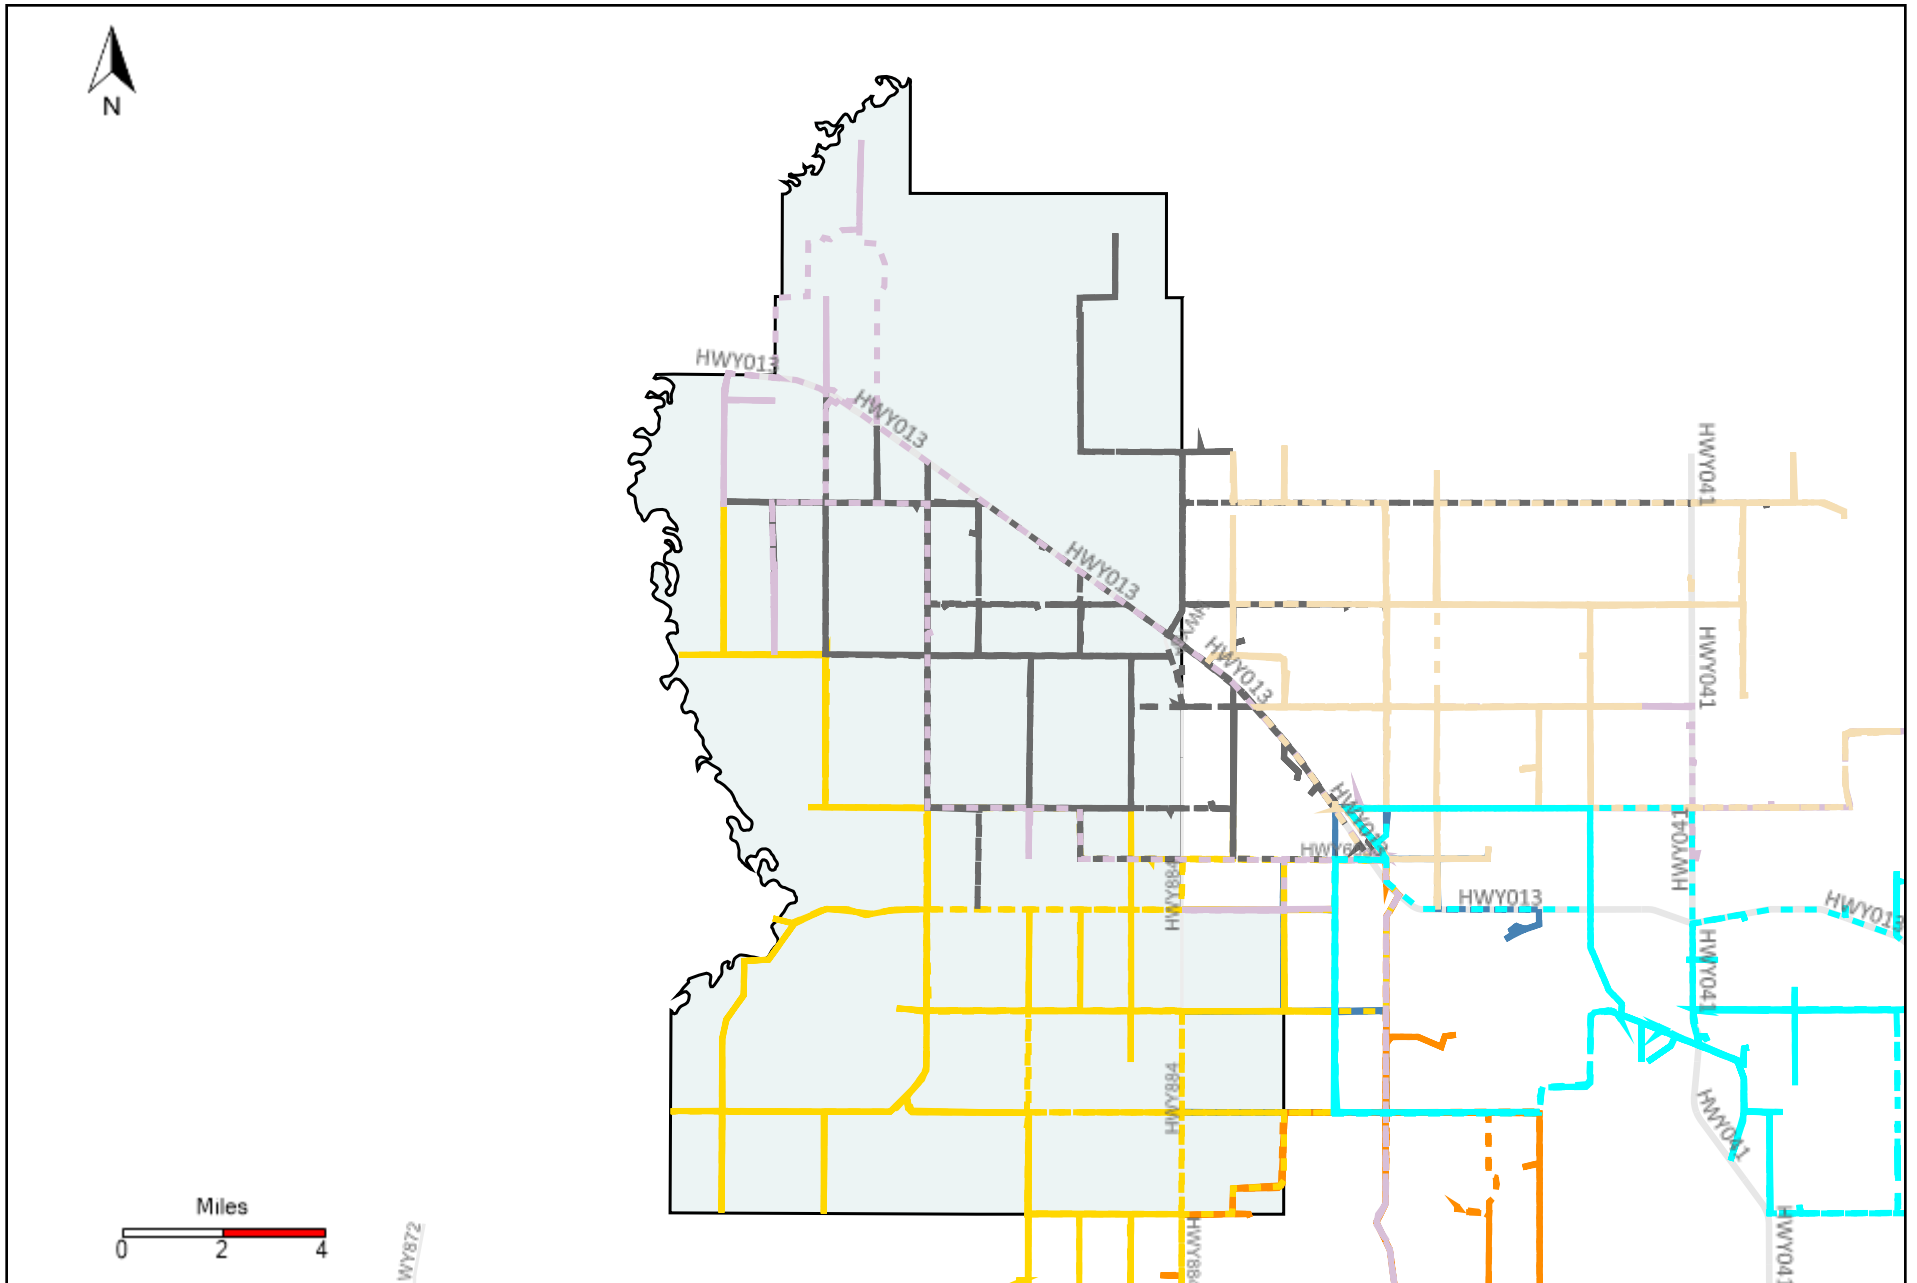

# Division: 5 Grader Report(2020-11-22 ~ 2020-11-28)

Vehicle Name List	Total Distance(km)	Total Hours
*****	3121.68	202 hrs 44 min 36 sec

# Division: 6 Grader Report(2020-11-22 ~ 2020-11-28)

Vehicle Name List	Total Distance(km)	Total Hours
*****	3253.6	220 hrs 29 min 37 sec

# Division: 7 Grader Report(2020-11-22 ~ 2020-11-28)

Vehicle Name List	Total Distance(km)	Total Hours
*****	2215.49	143 hrs 53 min 11 sec