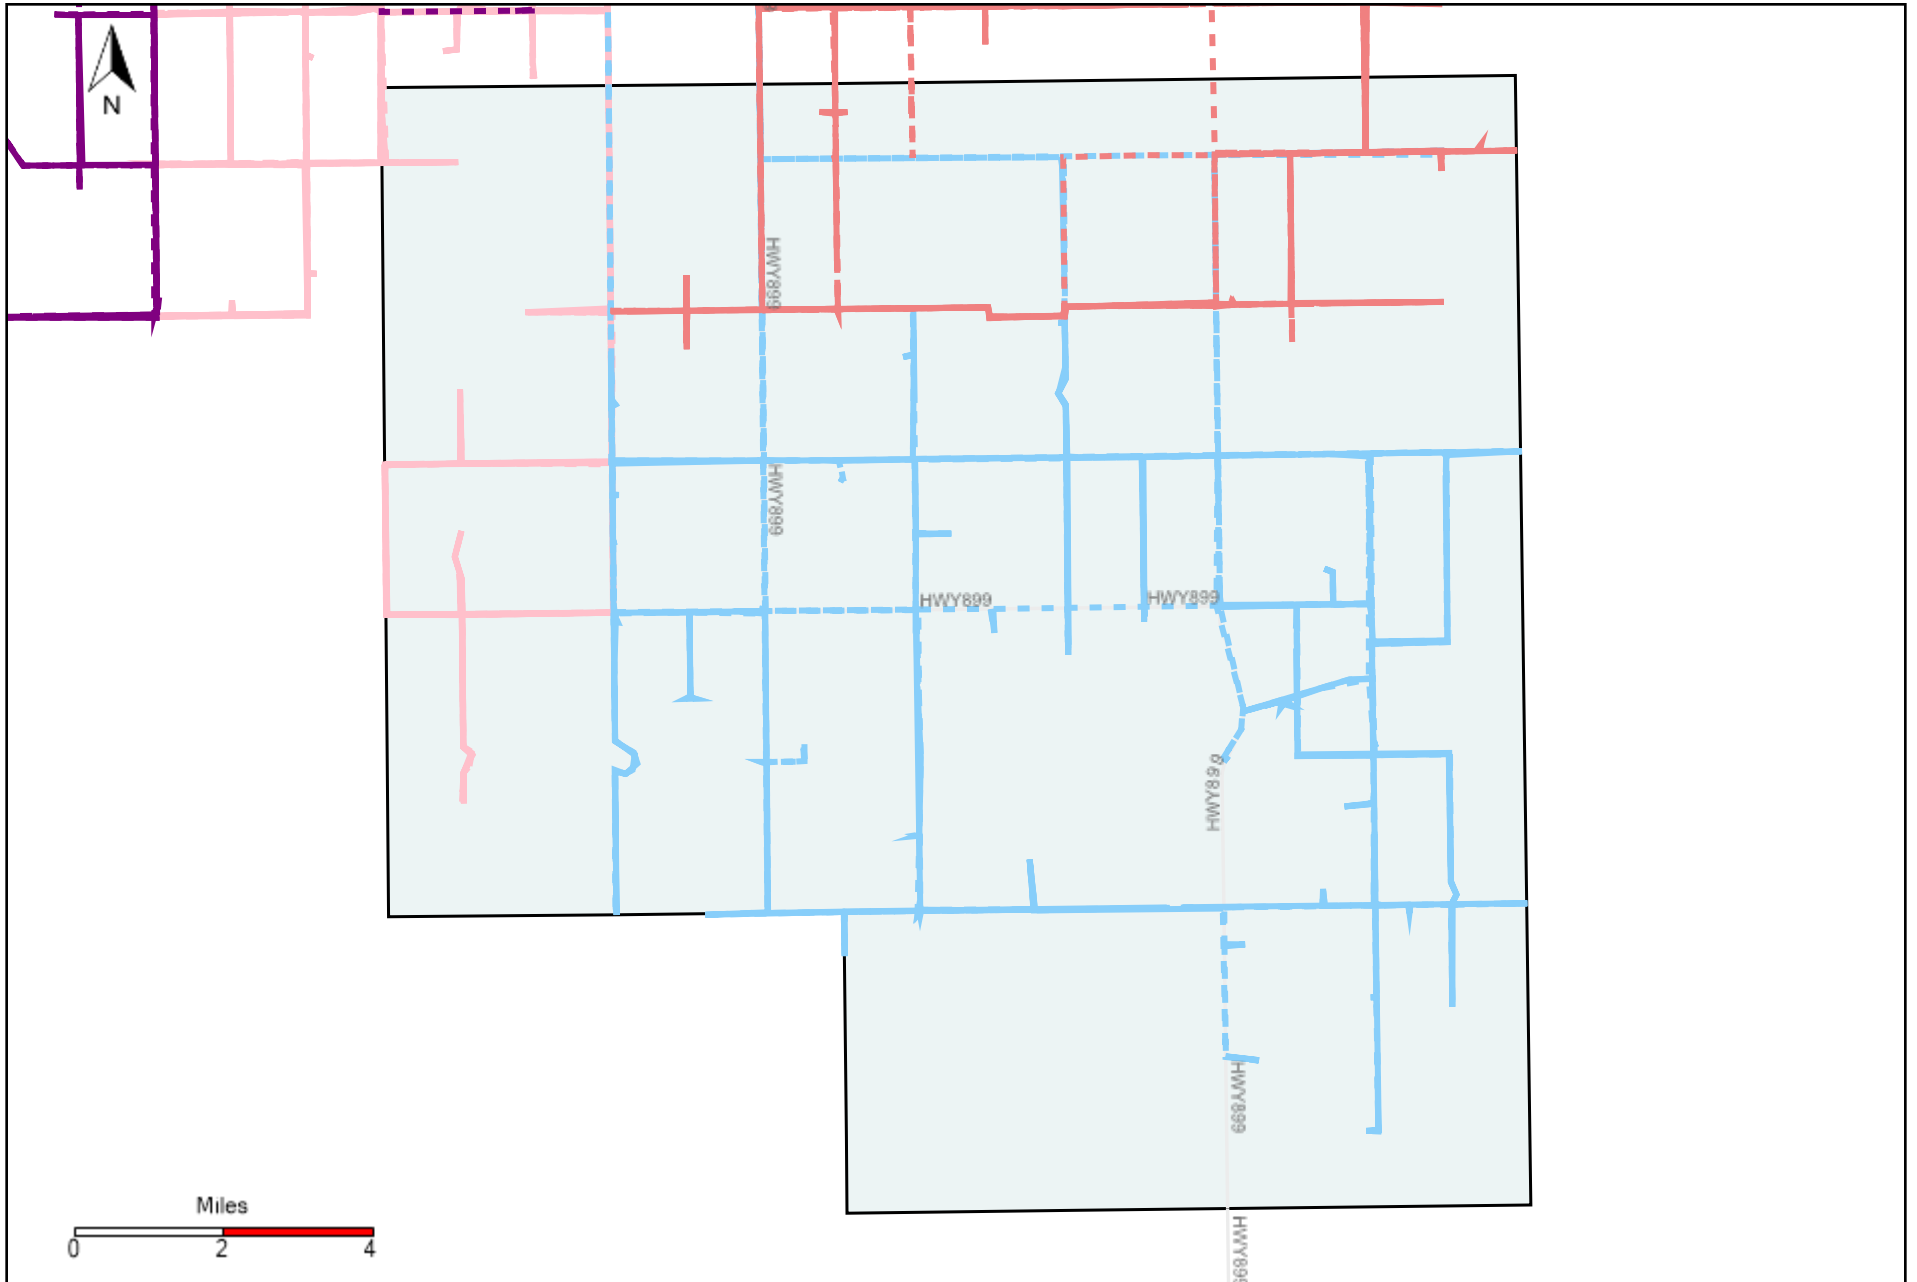

# Provost Weekly Grader Report (2020-11-22 ~ 2020-11-28)

# Division: 1 Grader Report(2020-11-22 ~ 2020-11-28)

Vehicle Name List	Total Distance(km)	Total Hours
*****	1908.65	126 hrs 21 min 44 sec

# Division: 2 Grader Report(2020-11-22 ~ 2020-11-28)

Vehicle Name List	Total Distance(km)	Total Hours
*****	1140.99	84 hrs 54 min 37 sec

# Division: 7 Grader Report(2020-11-22 ~ 2020-11-28)

Vehicle Name List	Total Distance(km)	Total Hours
*****	2215.49	143 hrs 53 min 11 sec