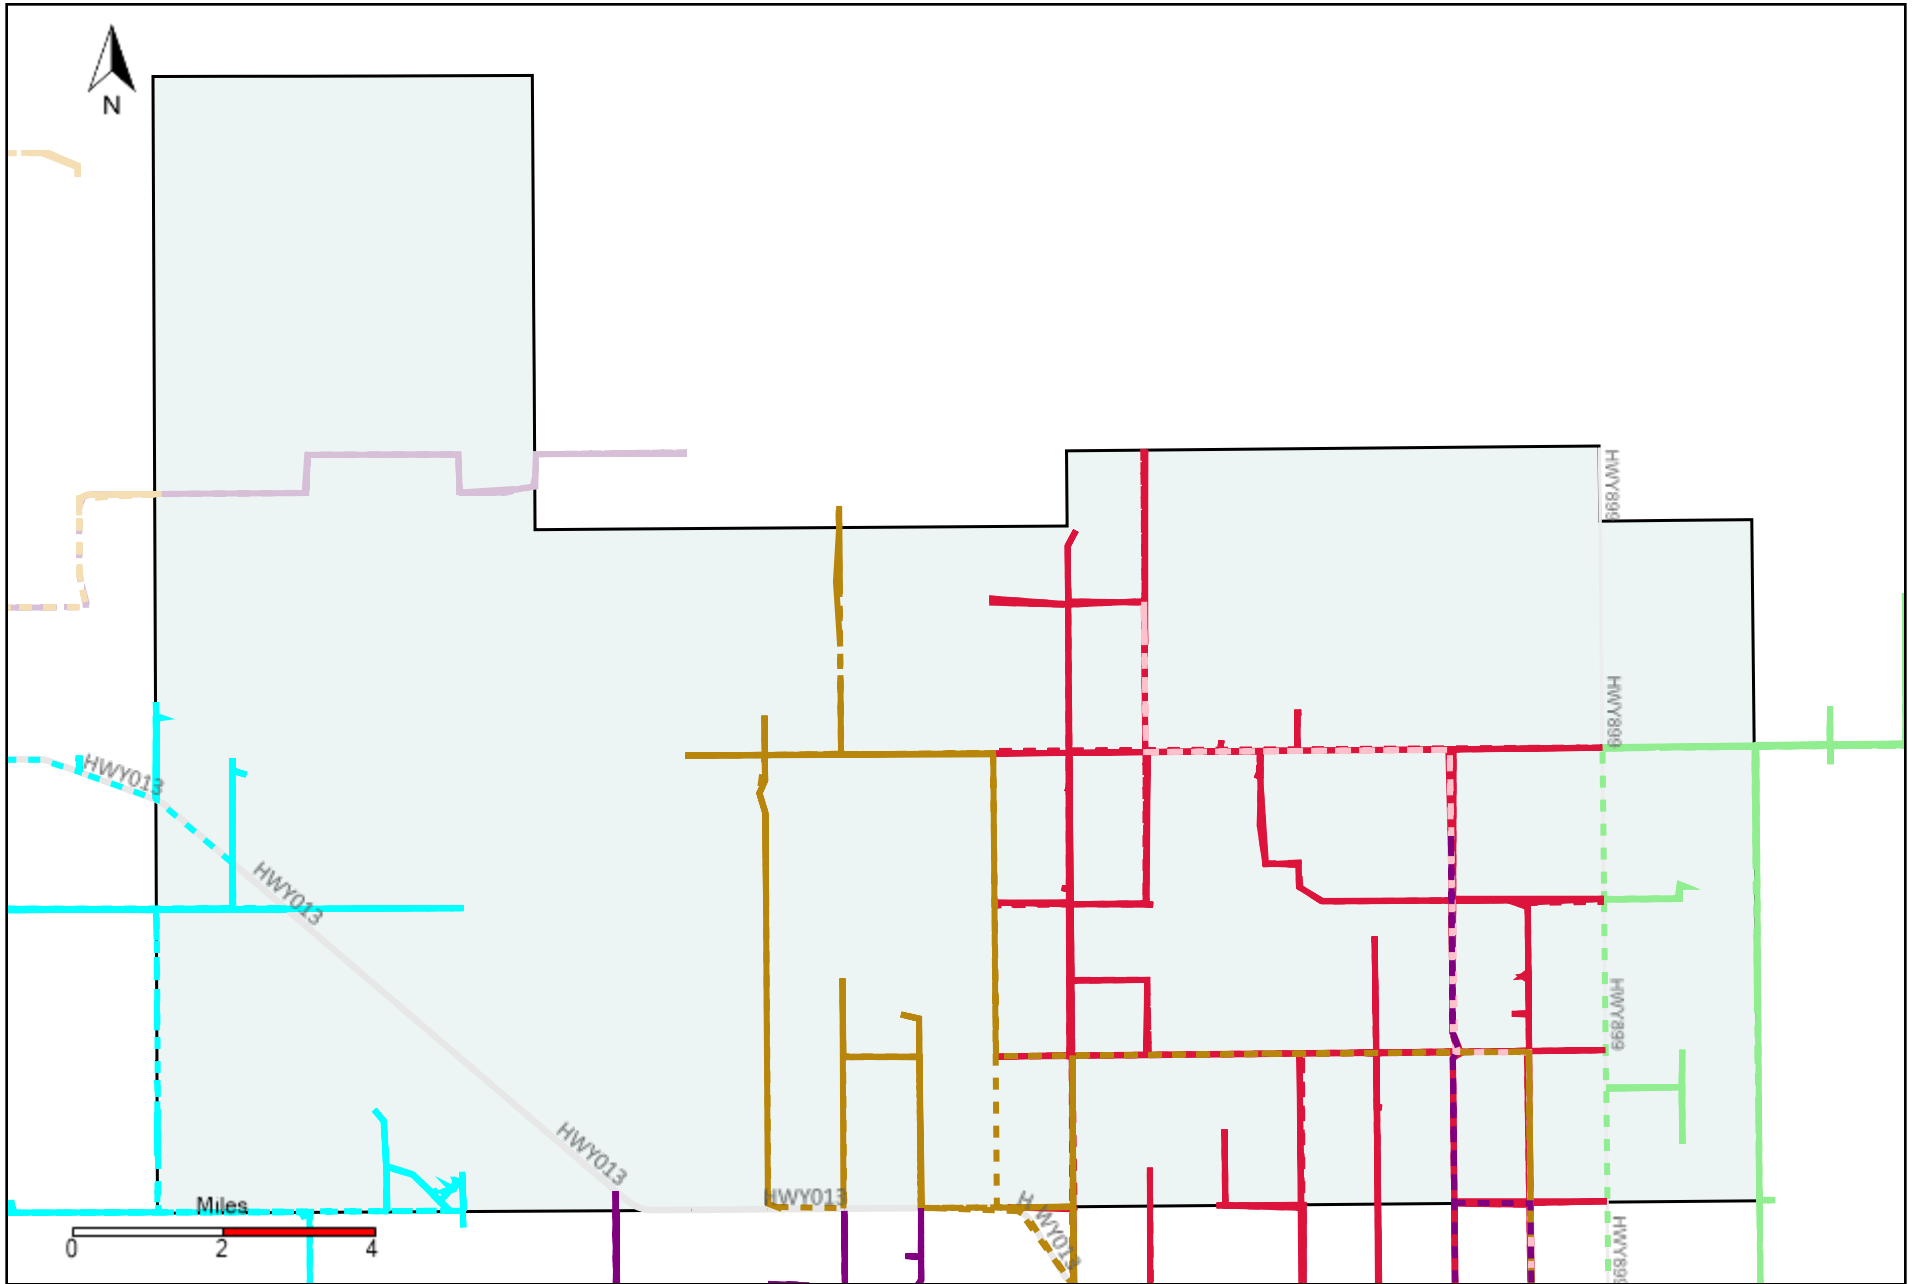

# Division: 2 Grader Report(2020-11-22 ~ 2020-11-28)

Vehicle Name List	Total Distance(km)	Total Hours
*****	1140.99	84 hrs 54 min 37 sec

# Division: 3 Grader Report(2020-11-22 ~ 2020-11-28)

Vehicle Name List	Total Distance(km)	Total Hours
*****	3897.9	267 hrs 5 min 37 sec

# Division: 4 Grader Report(2020-11-22 ~ 2020-11-28)

Vehicle Name List	Total Distance(km)	Total Hours
*****	4081.83	285 hrs 16 min 8 sec

# Division: 5 Grader Report(2020-11-22 ~ 2020-11-28)

Vehicle Name List	Total Distance(km)	Total Hours
*****	3121.68	202 hrs 44 min 36 sec