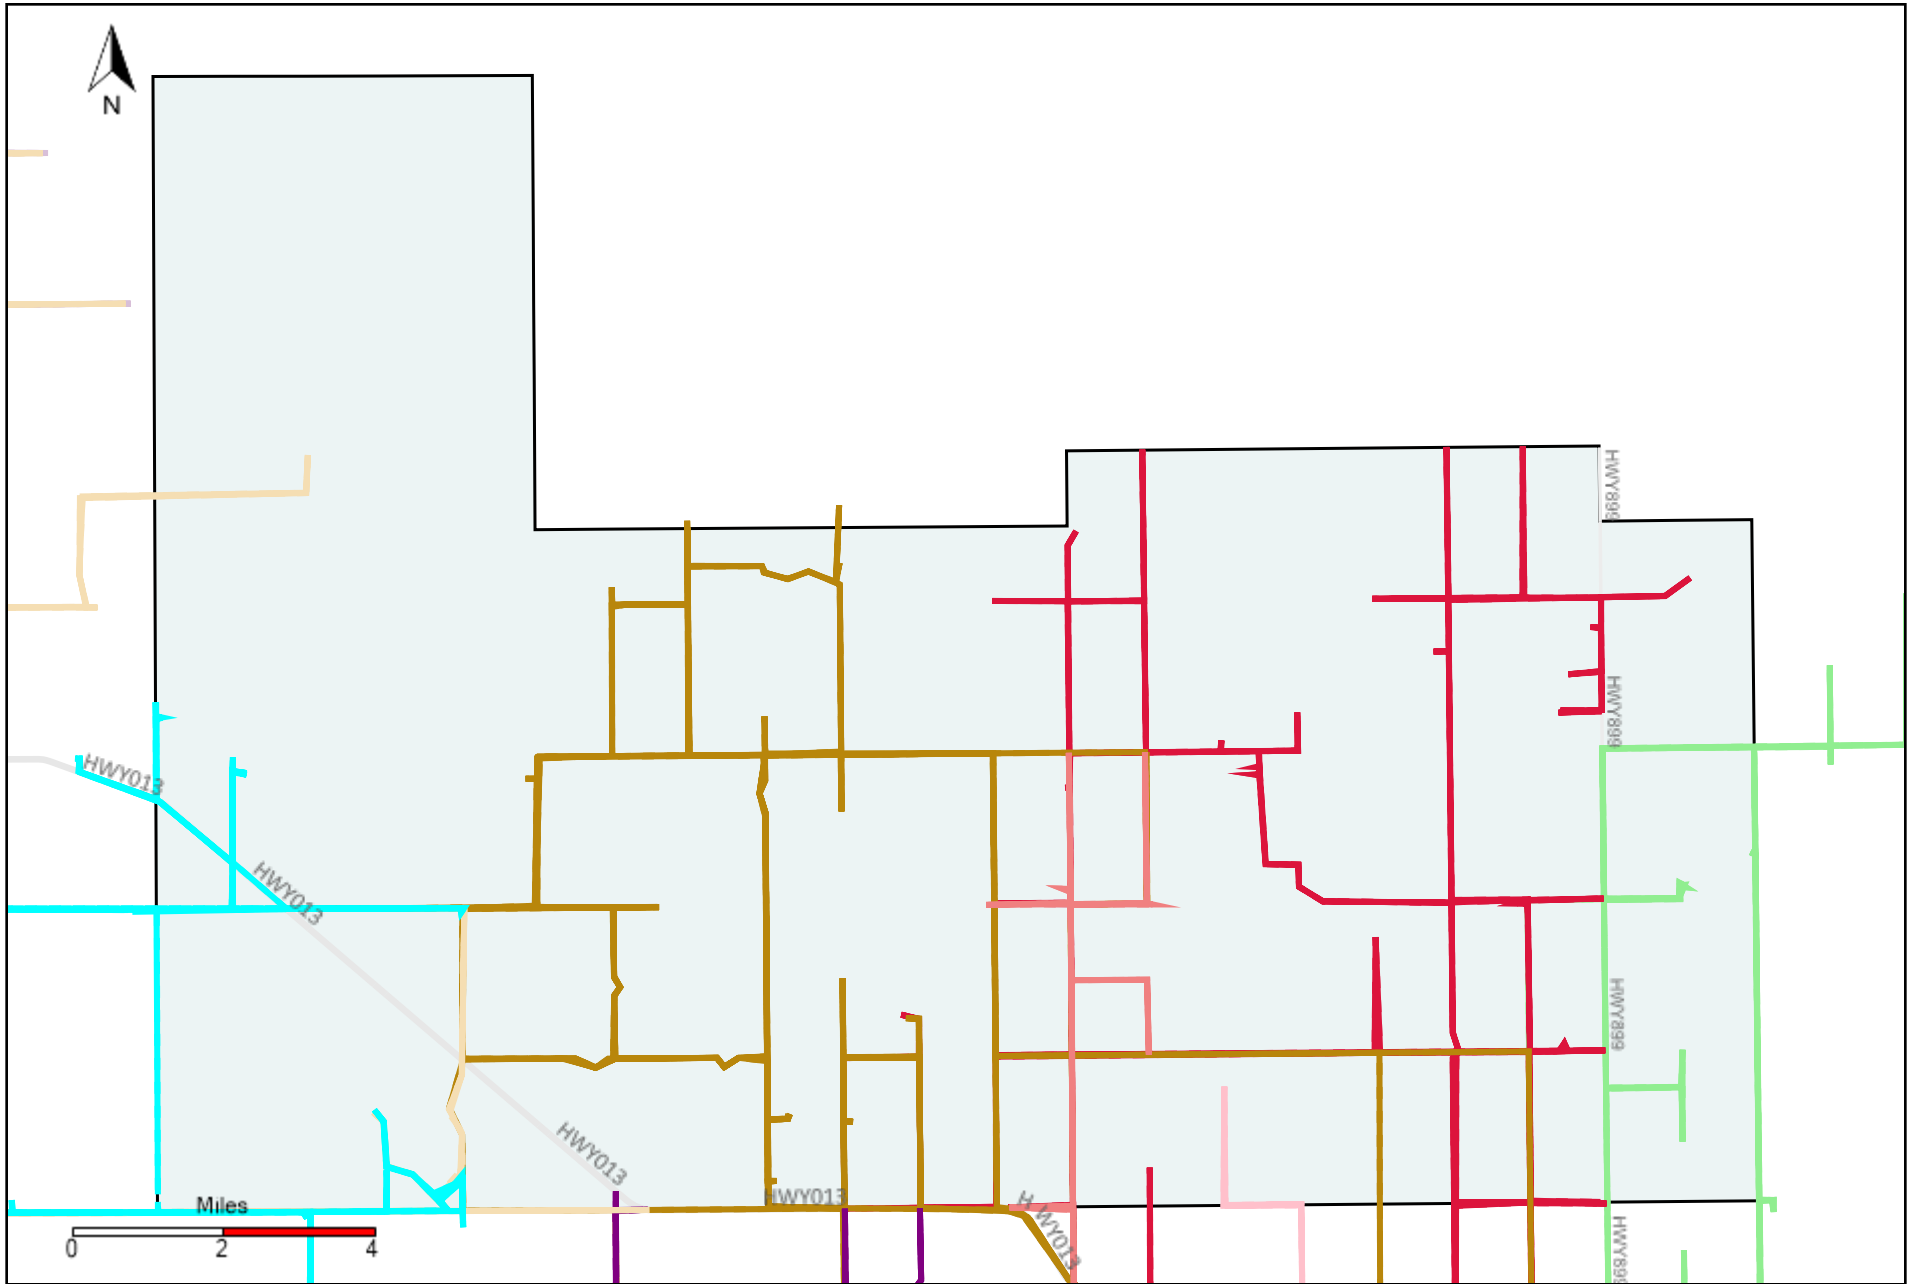

Division: 4 Grader Report(2020-11-08 ~ 2020-11-14)

Vehicle Name List	Total Distance(km)	Total Hours
*****	4755.6	310 hrs 51 min 14 sec