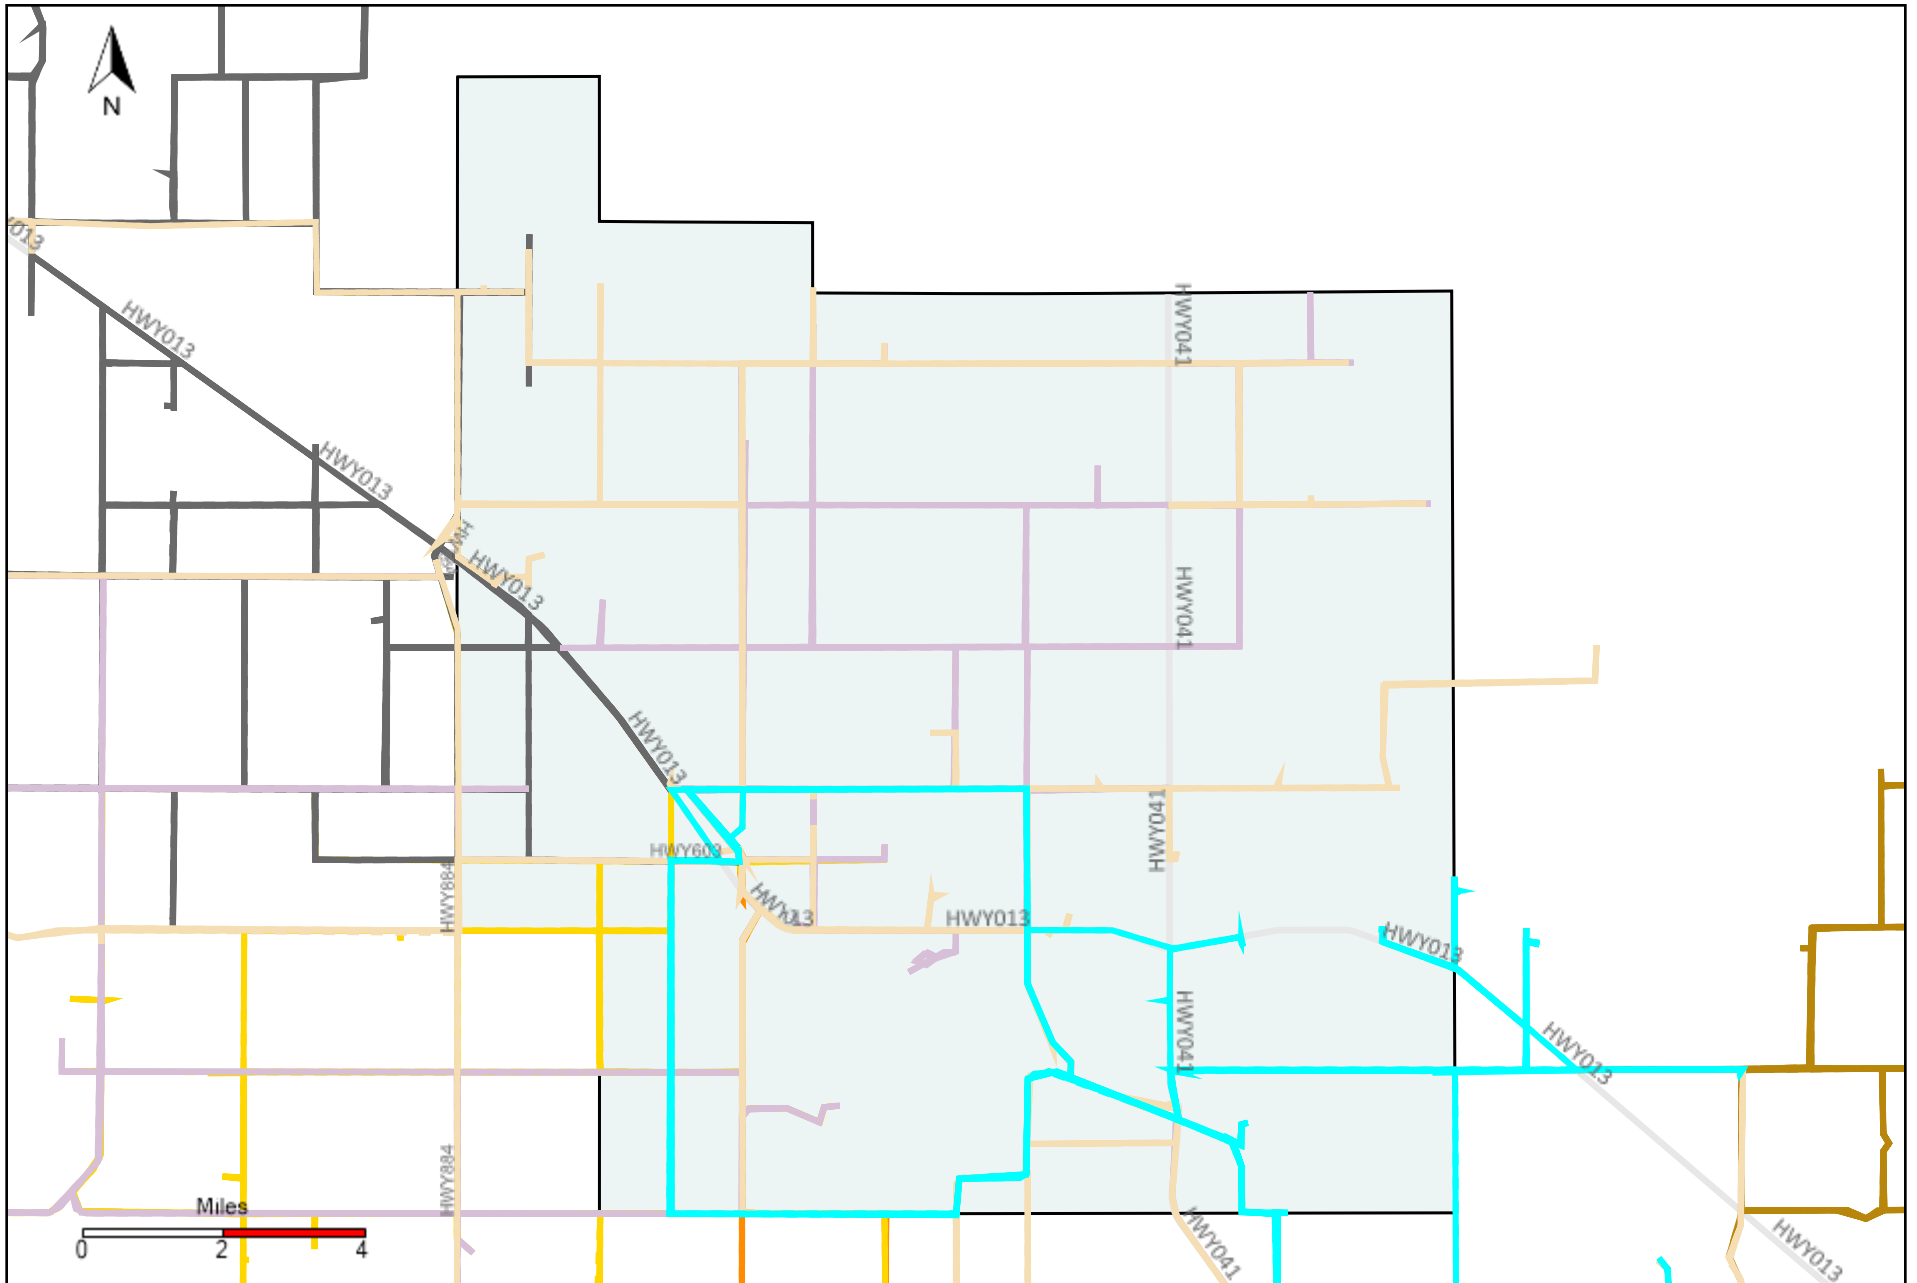

# Division: 4 Grader Report(2020-11-08 ~ 2020-11-14)

Vehicle Name List	Total Distance(km)	Total Hours
*****	4755.6	310 hrs 51 min 14 sec

# Division: 5 Grader Report(2020-11-08 ~ 2020-11-14)

Vehicle Name List	Total Distance(km)	Total Hours
*****	4779.73	285 hrs 28 min 8 sec

# Division: 6 Grader Report(2020-11-08 ~ 2020-11-14)

Vehicle Name List	Total Distance(km)	Total Hours
*****	3547.62	208 hrs 12 min 51 sec