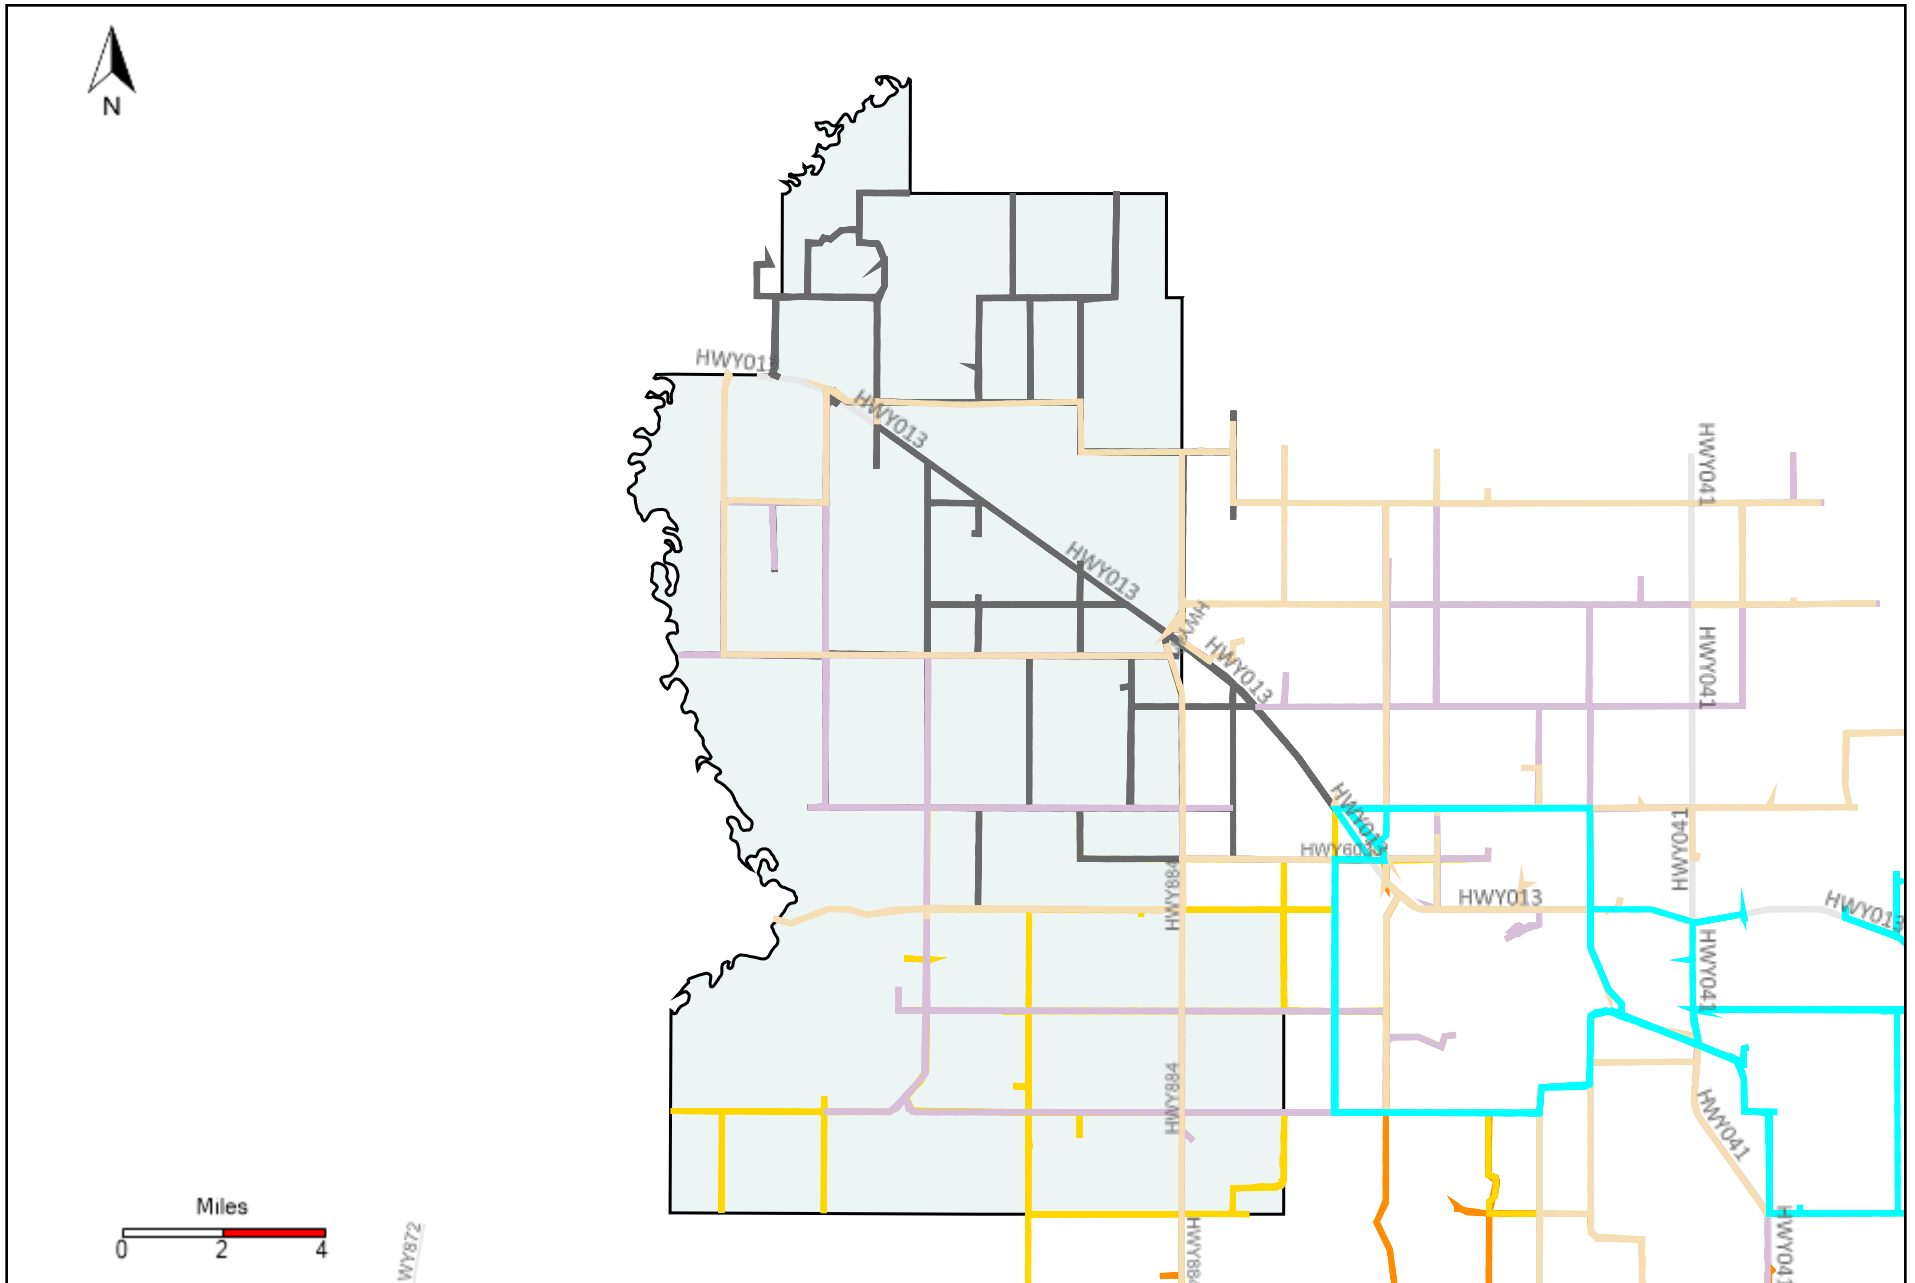

Division: 7 Grader Report(2020-11-08 ~ 2020-11-14)

Vehicle Name List	Total Distance(km)	Total Hours
*****	2502.7	146 hrs 55 min 22 sec