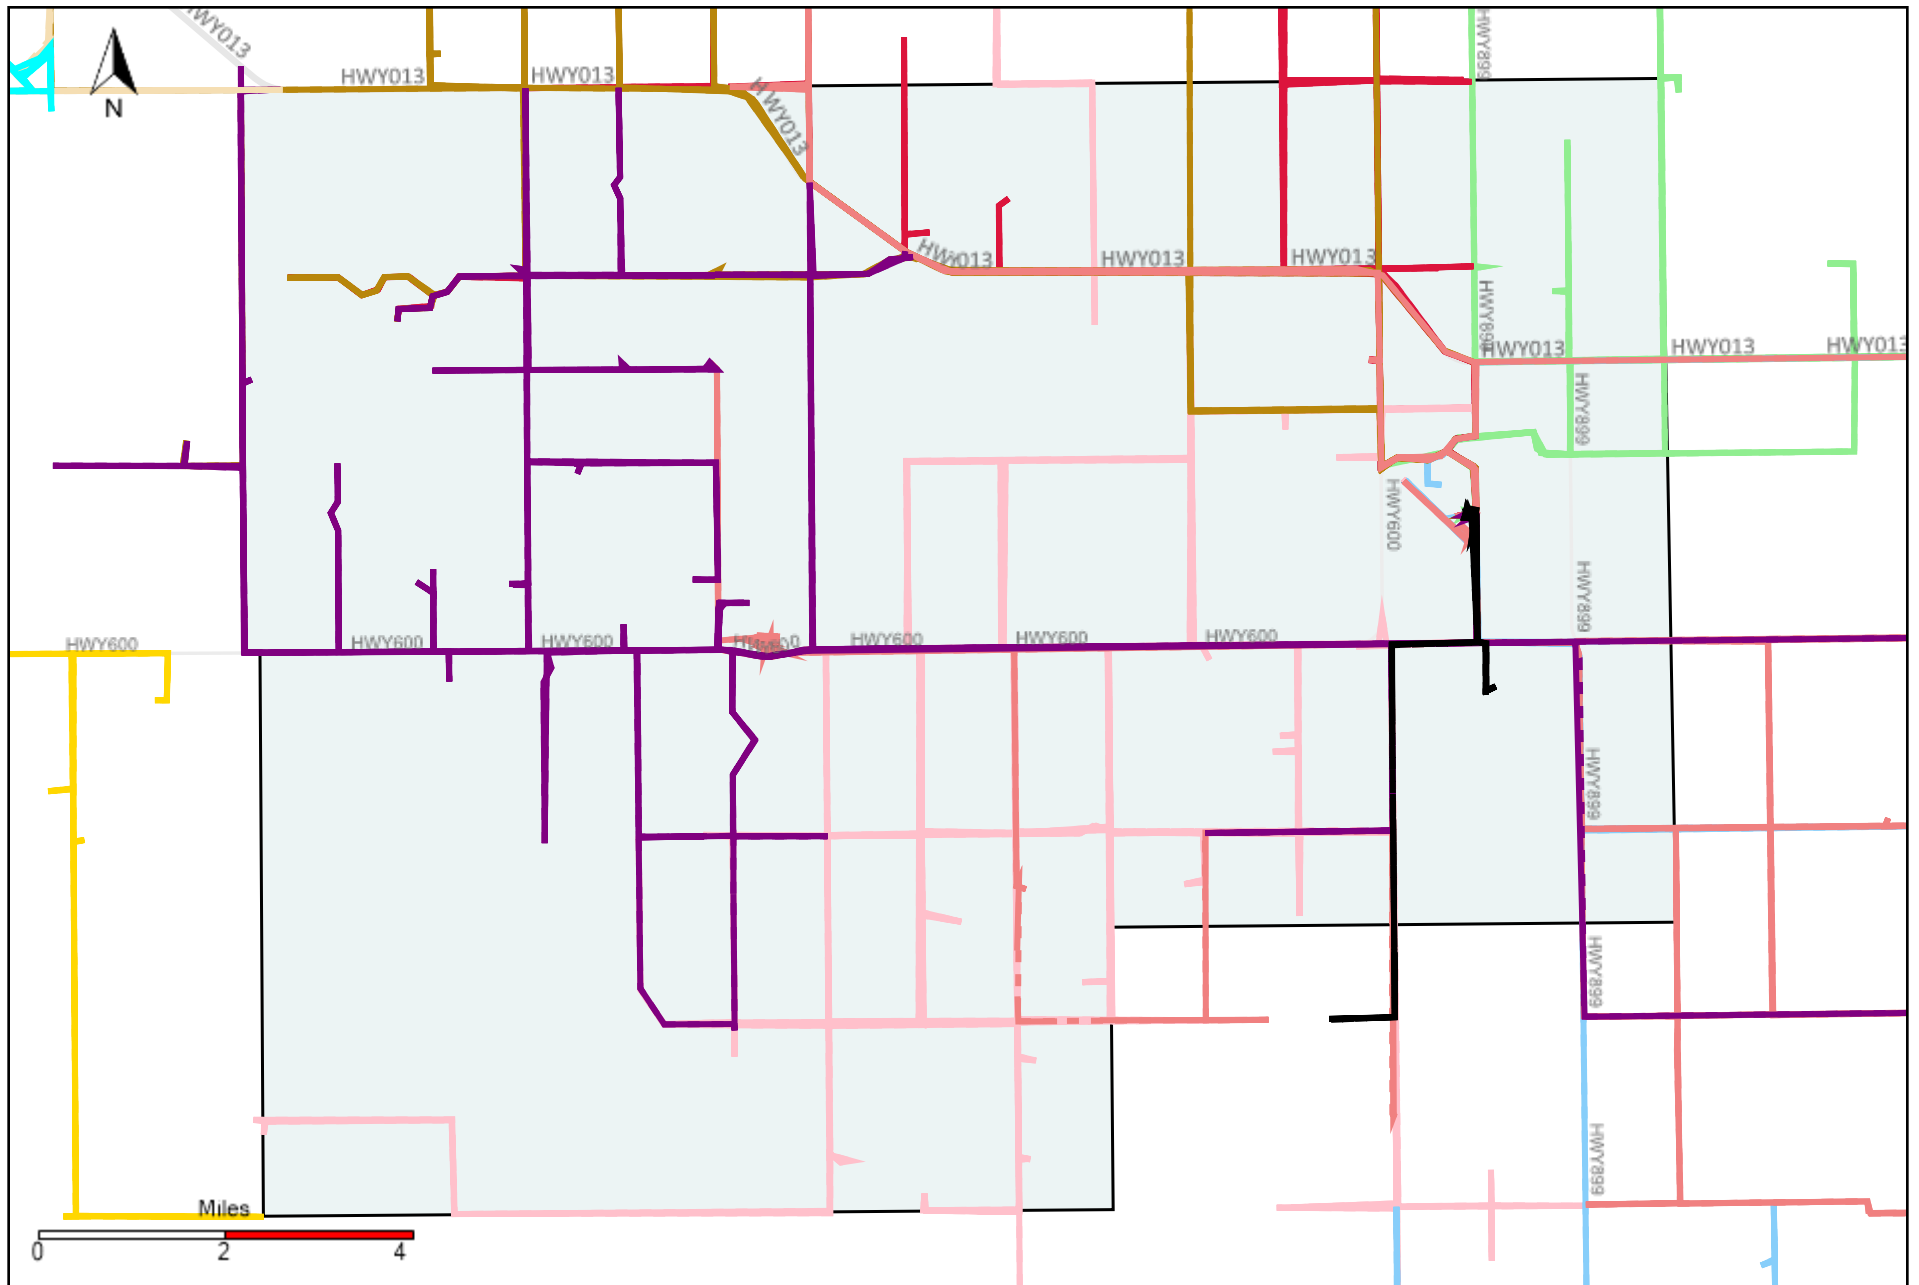

# Division: 1 Grader Report(2020-11-08 ~ 2020-11-14)

Vehicle Name List	Total Distance(km)	Total Hours
*****	2244.16	157 hrs 42 min 9 sec

# Division: 2 Grader Report(2020-11-08 ~ 2020-11-14)

Vehicle Name List	Total Distance(km)	Total Hours
*****	2136.02	151 hrs 10 min 26 sec

# Division: 3 Grader Report(2020-11-08 ~ 2020-11-14)

Vehicle Name List	Total Distance(km)	Total Hours
*****	4172.91	284 hrs 28 min 58 sec

# Division: 5 Grader Report(2020-11-08 ~ 2020-11-14)

Vehicle Name List	Total Distance(km)	Total Hours
*****	4779.73	285 hrs 28 min 8 sec