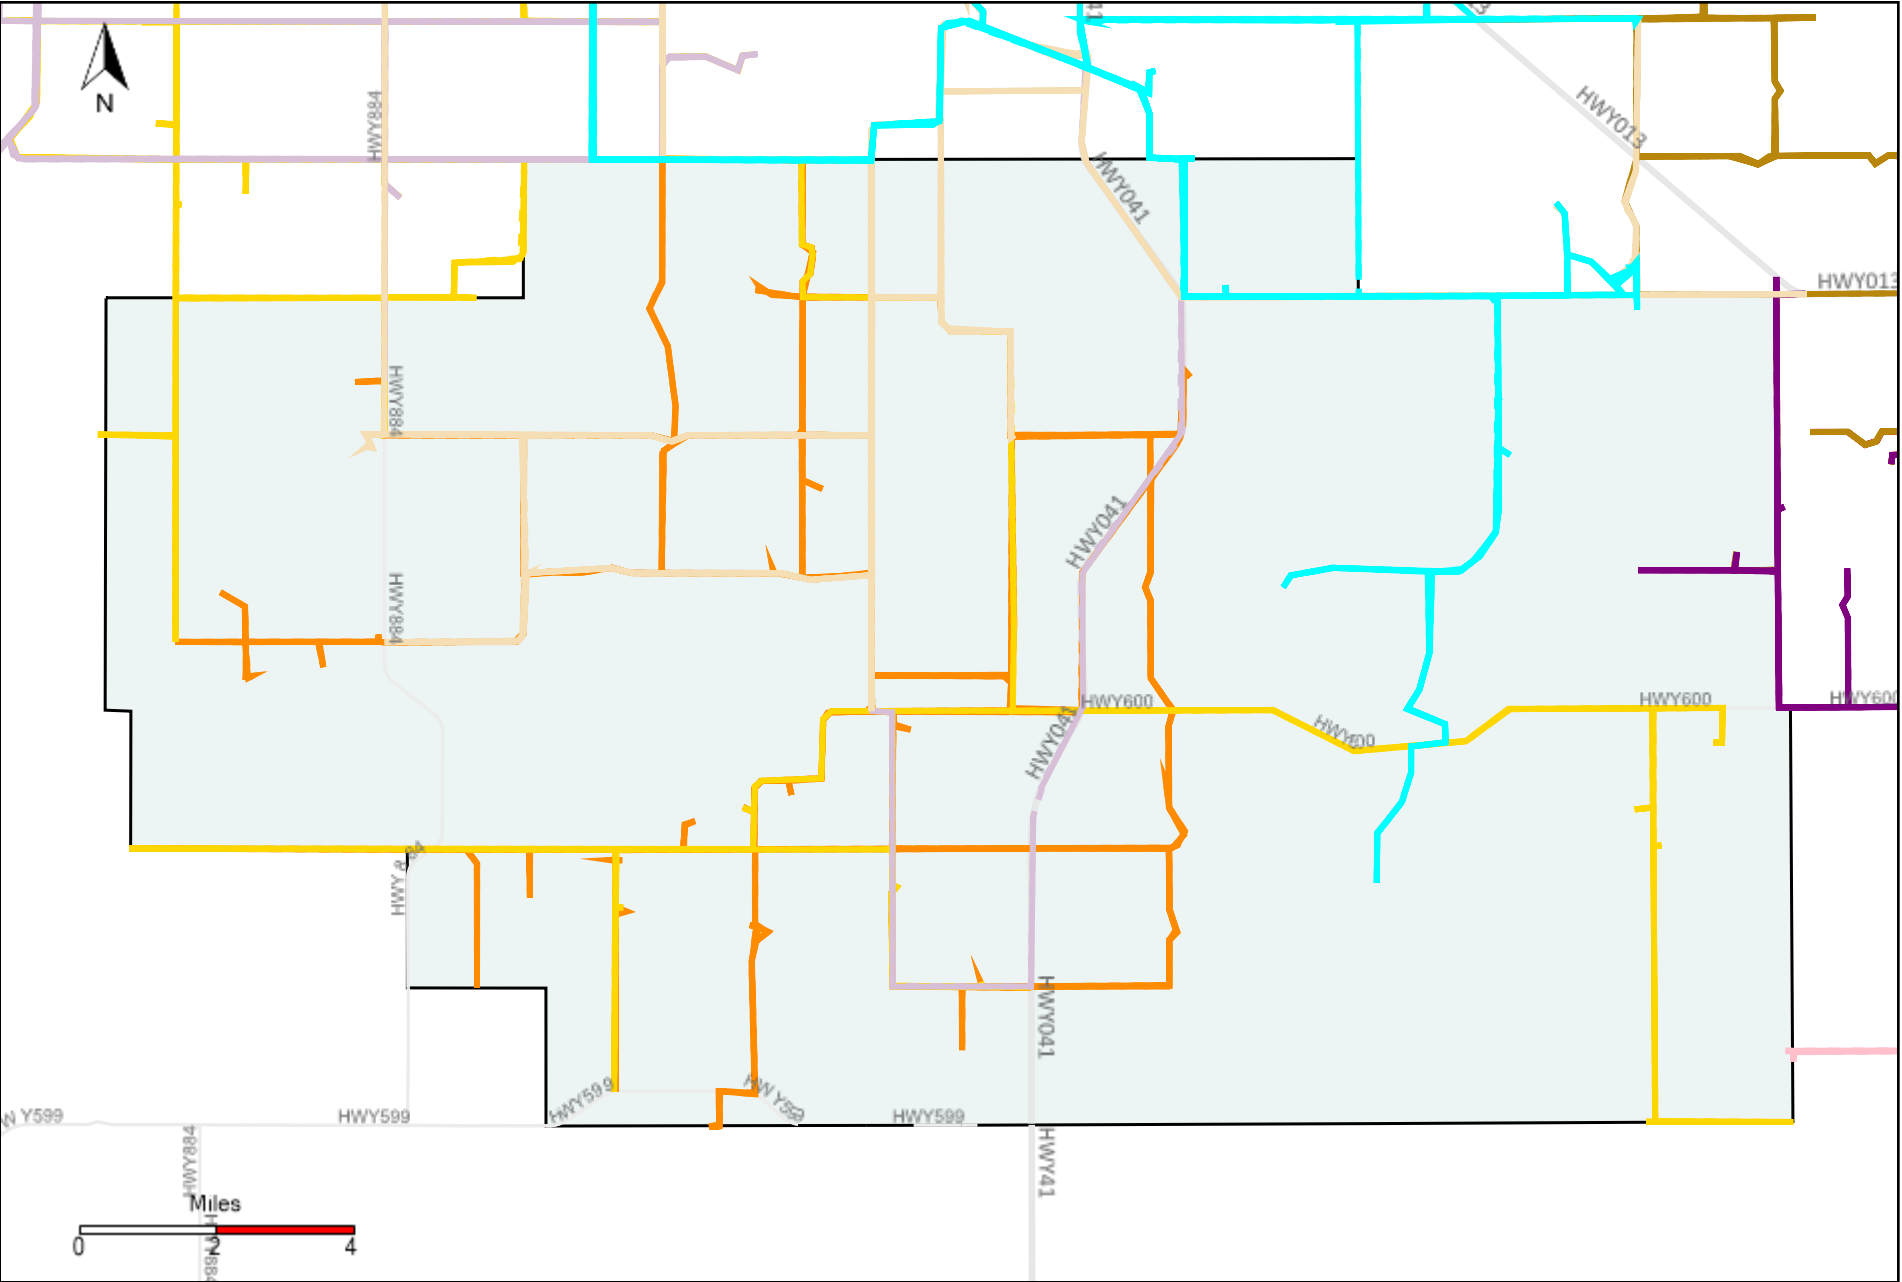

# Division: 3 Grader Report(2020-11-08 ~ 2020-11-14)

Vehicle Name List	Total Distance(km)	Total Hours
*****	4172.91	284 hrs 28 min 58 sec

# Division: 4 Grader Report(2020-11-08 ~ 2020-11-14)

Vehicle Name List	Total Distance(km)	Total Hours
*****	4755.6	310 hrs 51 min 14 sec

# Division: 5 Grader Report(2020-11-08 ~ 2020-11-14)

Vehicle Name List	Total Distance(km)	Total Hours
*****	4779.73	285 hrs 28 min 8 sec

# Division: 6 Grader Report(2020-11-08 ~ 2020-11-14)

Vehicle Name List	Total Distance(km)	Total Hours
*****	3547.62	208 hrs 12 min 51 sec