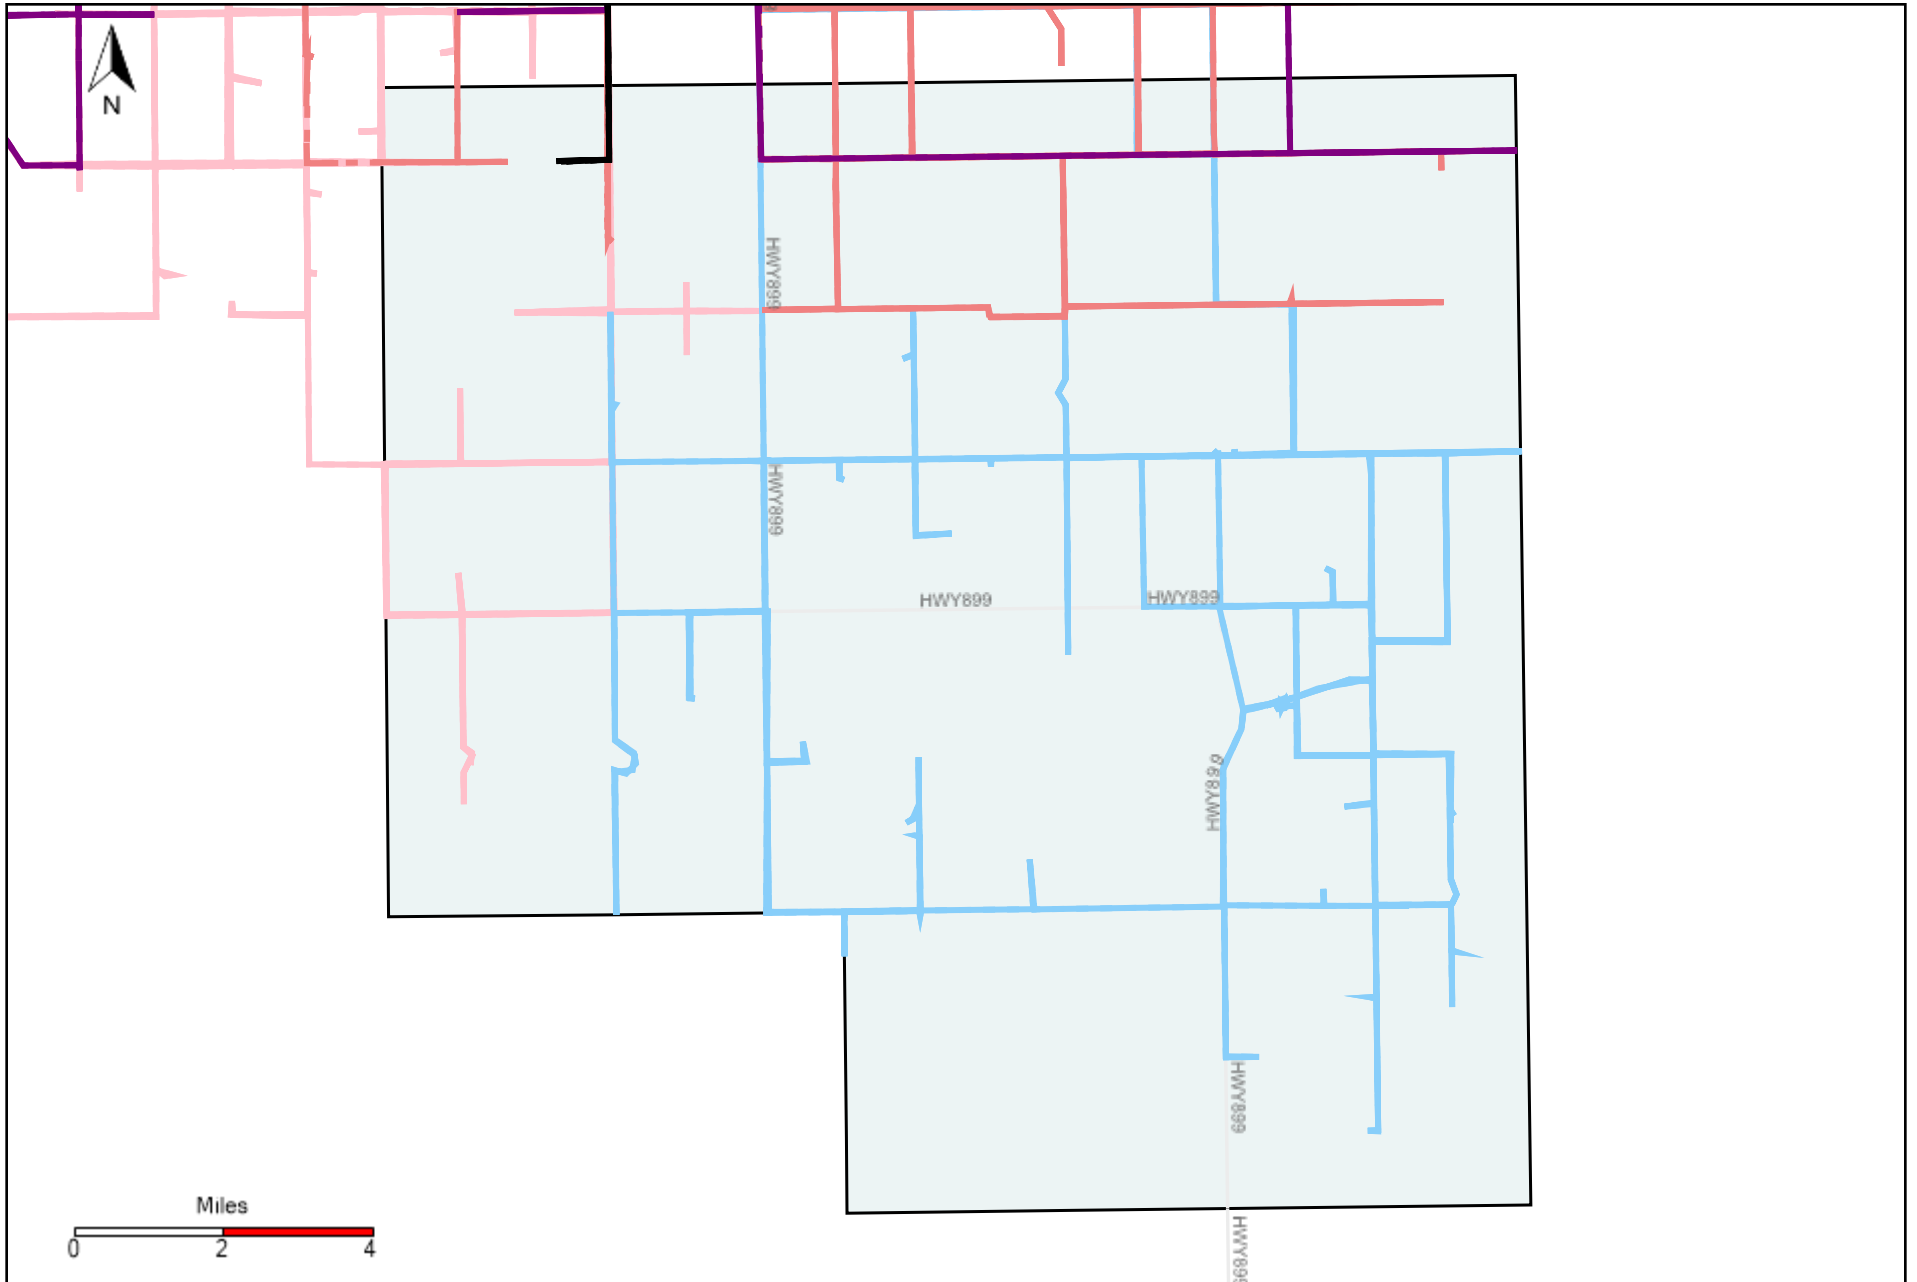

# Provost Weekly Grader Report (2020-11-08 ~ 2020-11-14)

# Division: 1 Grader Report(2020-11-08 ~ 2020-11-14)

Vehicle Name List	Total Distance(km)	Total Hours
*****	2244.16	157 hrs 42 min 9 sec

# Division: 5 Grader Report(2020-11-08 ~ 2020-11-14)

Vehicle Name List	Total Distance(km)	Total Hours
*****	4779.73	285 hrs 28 min 8 sec

# Division: 7 Grader Report(2020-11-08 ~ 2020-11-14)

Vehicle Name List	Total Distance(km)	Total Hours
*****	2502.7	146 hrs 55 min 22 sec