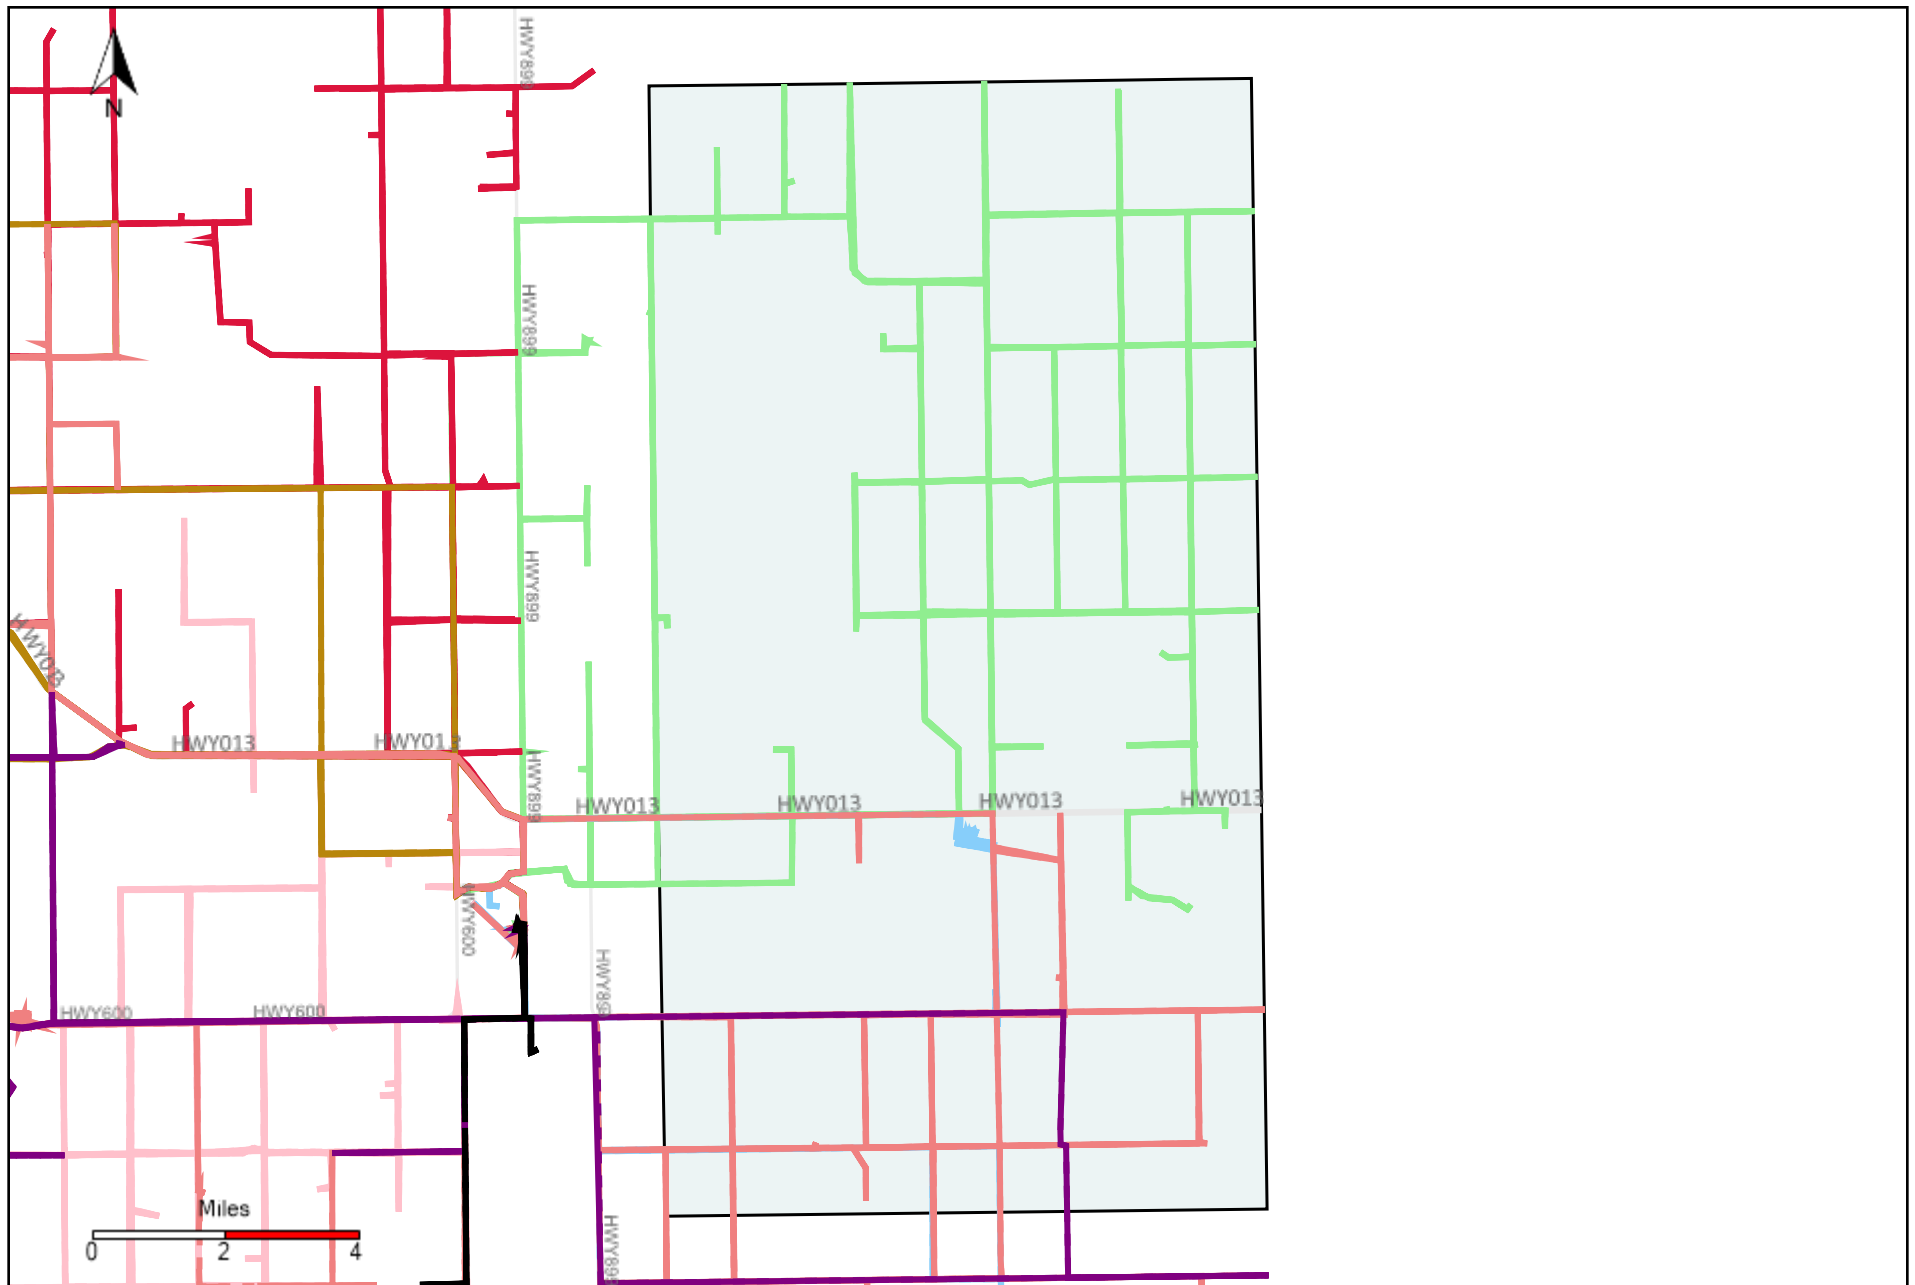

# Provost Weekly Grader Report (2020-11-08 ~ 2020-11-14)

# Division: 1 Grader Report(2020-11-08 ~ 2020-11-14)

Vehicle Name List	Total Distance(km)	Total Hours
*****	2244.16	157 hrs 42 min 9 sec

# Division: 2 Grader Report(2020-11-08 ~ 2020-11-14)

Vehicle Name List	Total Distance(km)	Total Hours
*****	2136.02	151 hrs 10 min 26 sec

# Division: 3 Grader Report(2020-11-08 ~ 2020-11-14)

Vehicle Name List	Total Distance(km)	Total Hours
*****	4172.91	284 hrs 28 min 58 sec