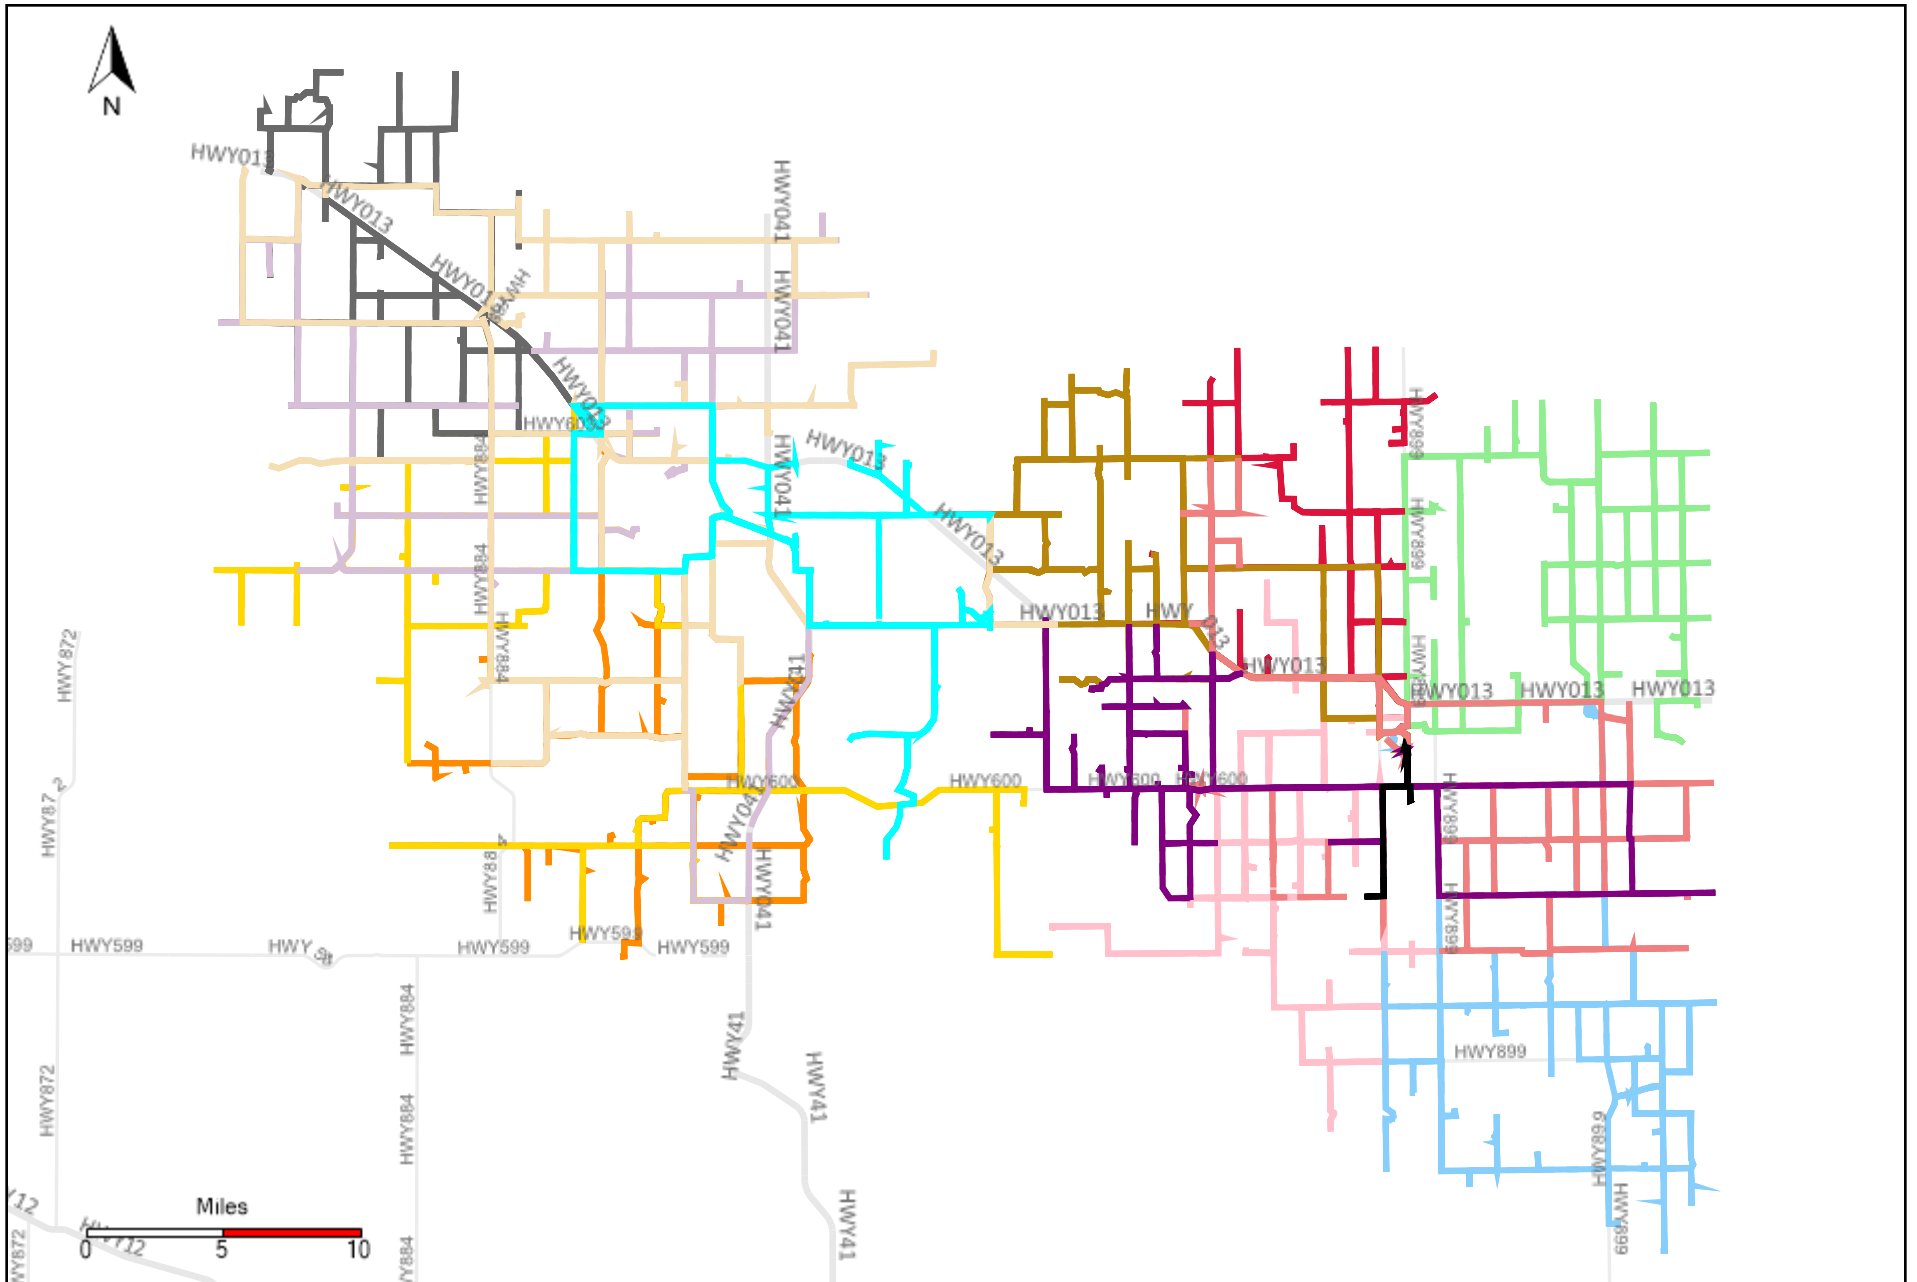

# Division: 1 Grader Report(2020-11-08 ~ 2020-11-14)

Vehicle Name List	Total Distance(km)	Total Hours
*****	2244.16	157 hrs 42 min 9 sec

# Division: 2 Grader Report(2020-11-08 ~ 2020-11-14)

Vehicle Name List	Total Distance(km)	Total Hours
*****	2136.02	151 hrs 10 min 26 sec

# Division: 5 Grader Report(2020-11-08 ~ 2020-11-14)

Vehicle Name List	Total Distance(km)	Total Hours
*****	4779.73	285 hrs 28 min 8 sec

# Division: 7 Grader Report(2020-11-08 ~ 2020-11-14)

Vehicle Name List	Total Distance(km)	Total Hours
*****	2502.7	146 hrs 55 min 22 sec