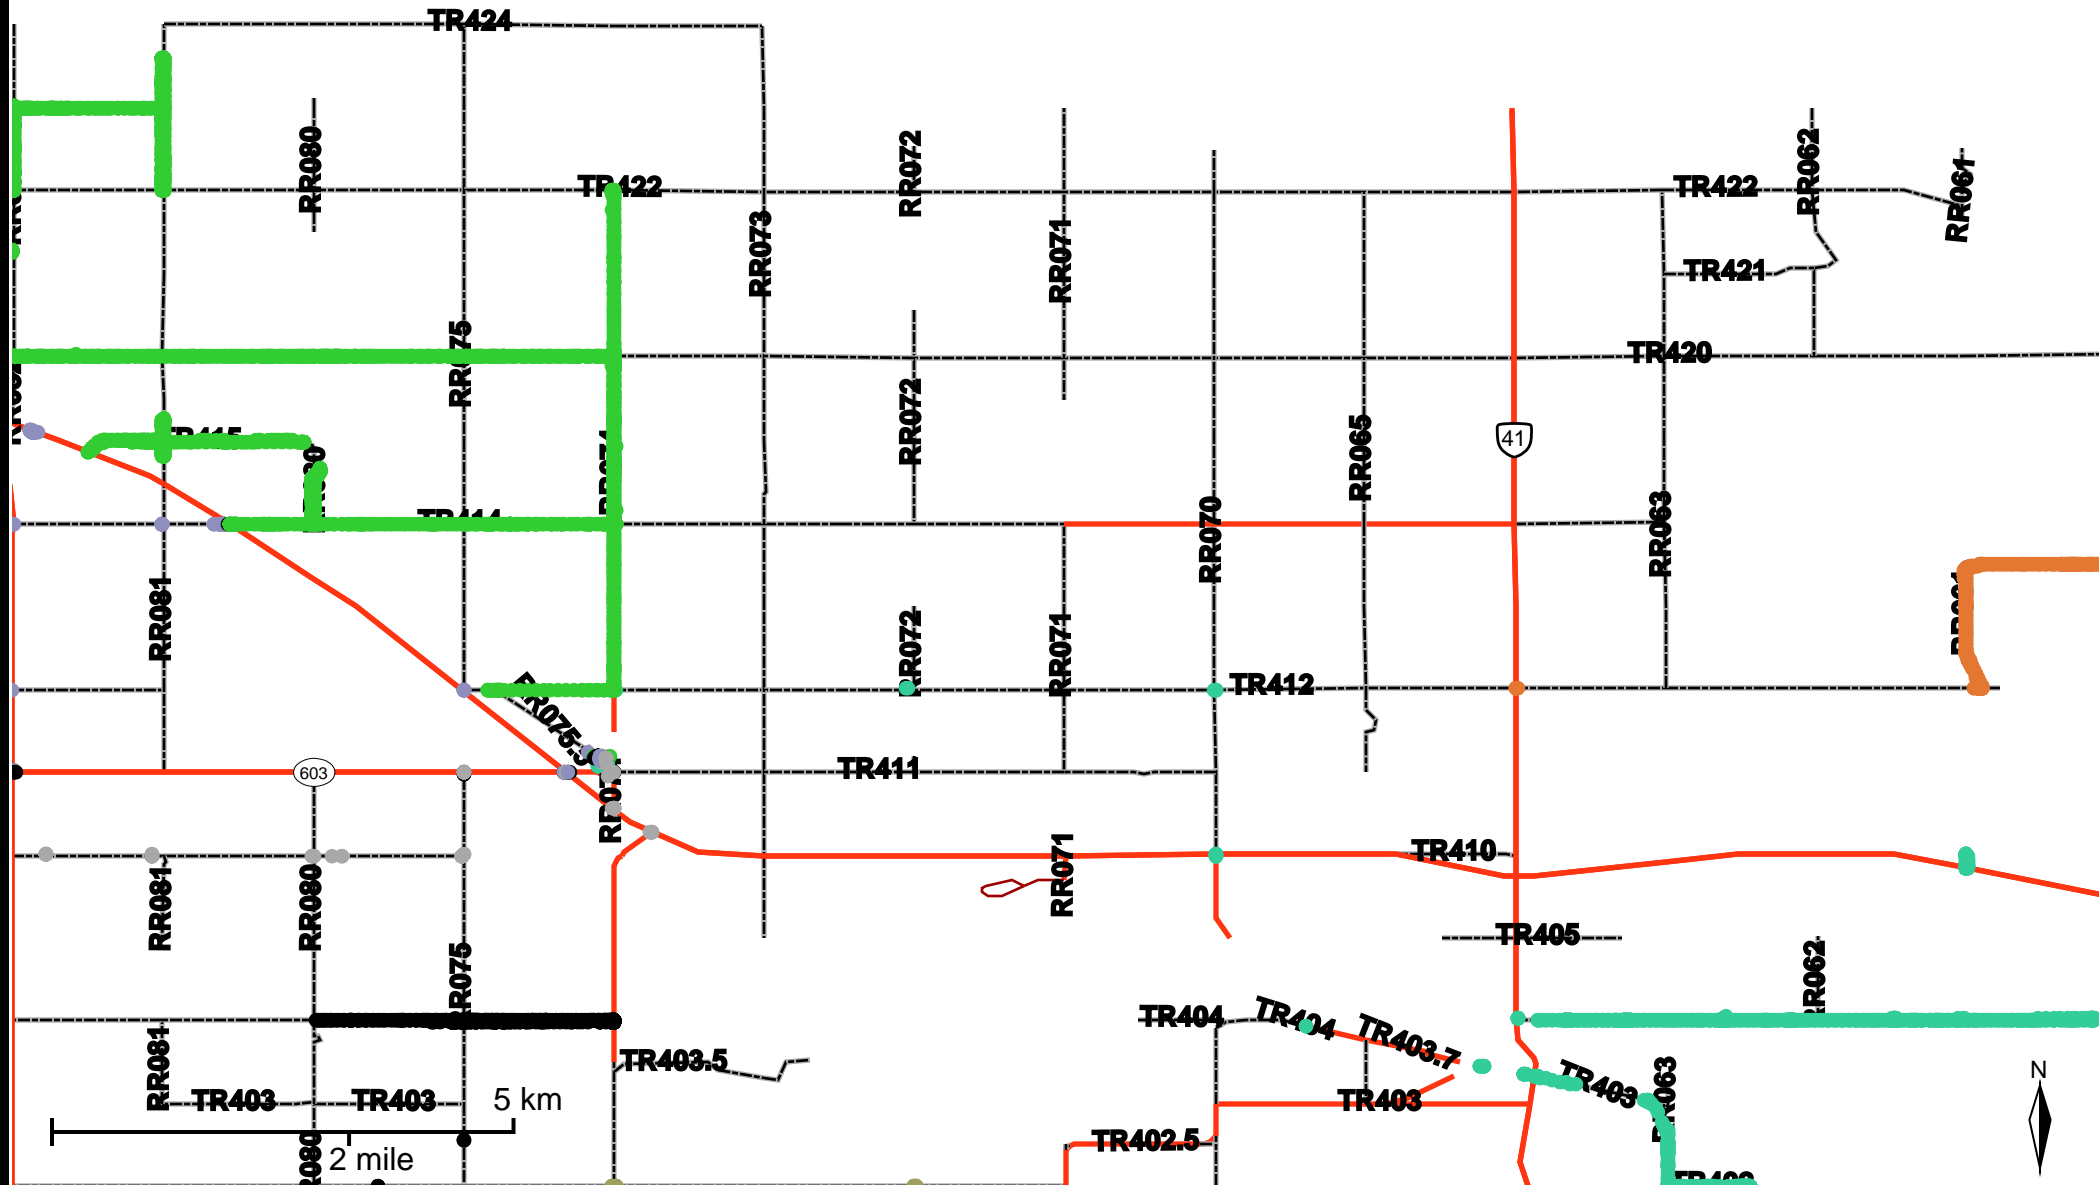

# Grader Activity Weekly Report

From Date: 2020-09-28  
 To Date: 2020-10-04  
 Electoral Division: 6  
 Total Distance(km): 214.5  
 Total Time(h): 59.9  
 Speed Threshold(km/h): 10