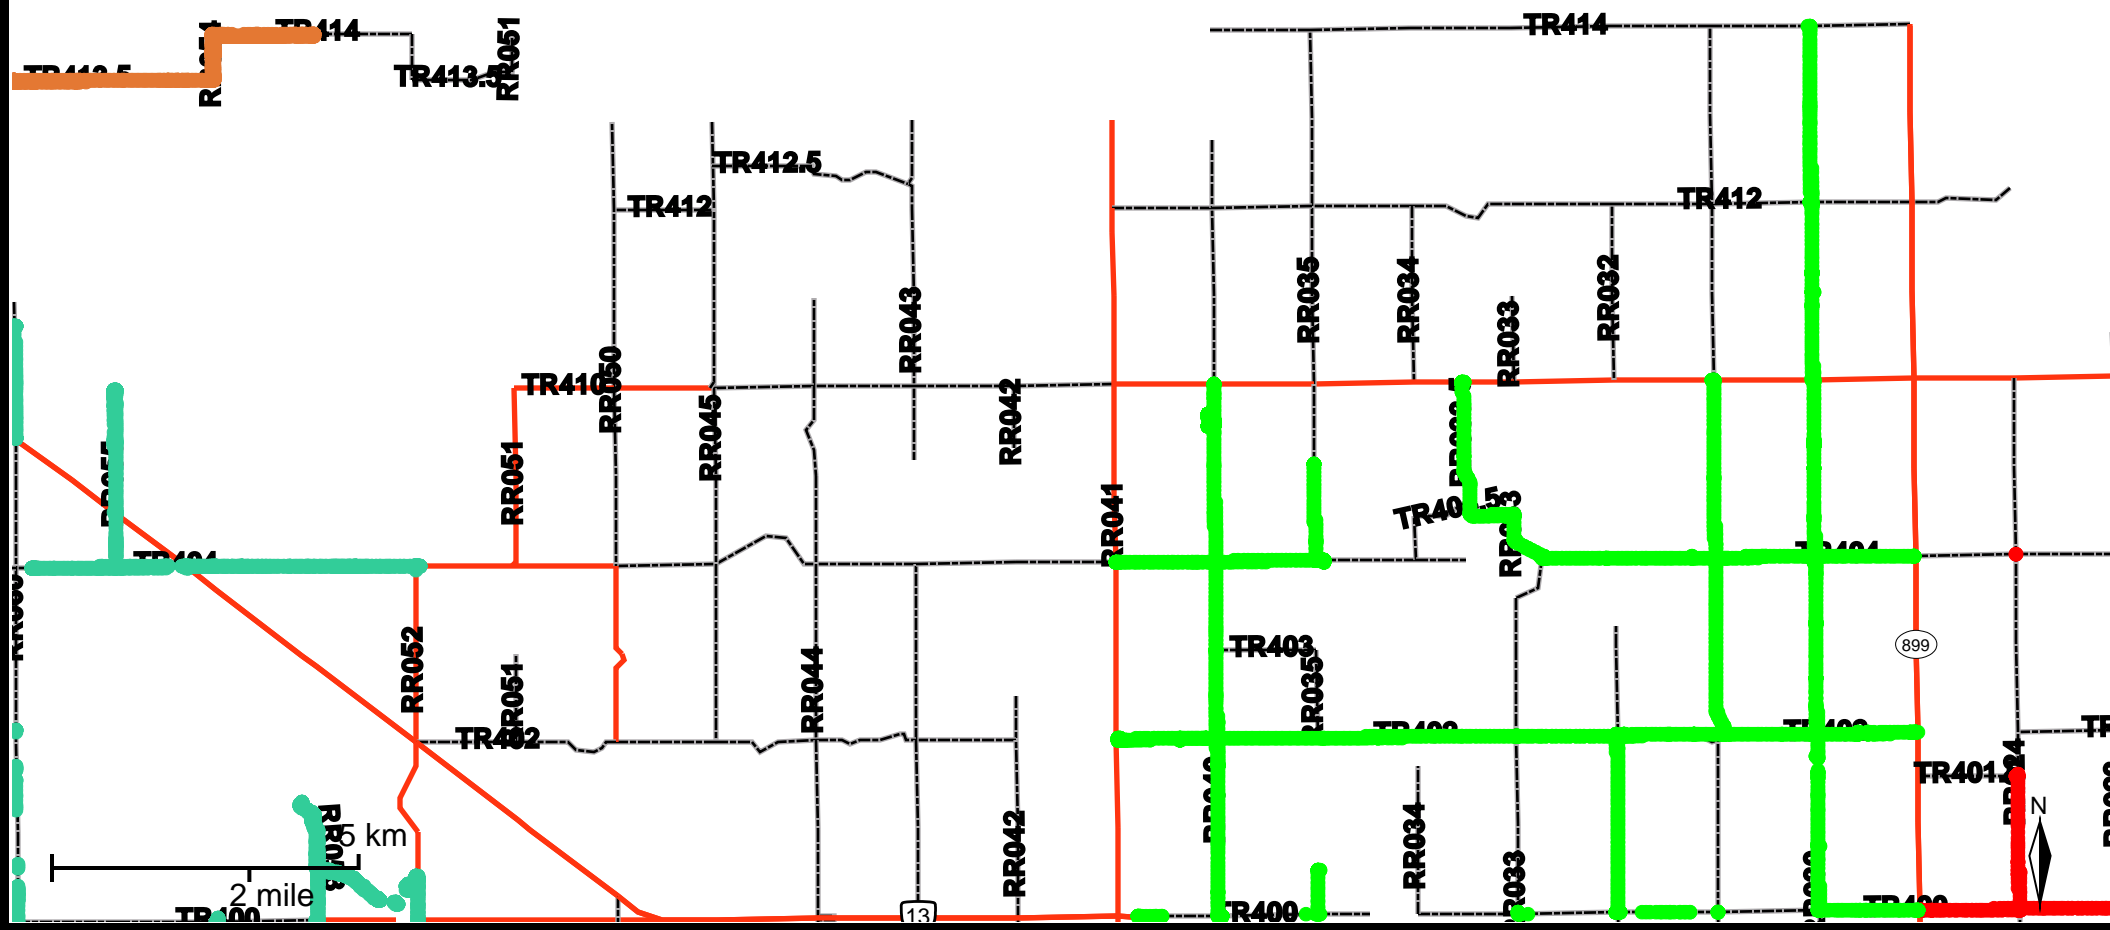

Grader Activity Weekly Report

From Date: 2020-09-28
To Date: 2020-10-04
Electoral Division: 4
Total Distance(km): 347.8
Total Time(h): 52.8
Speed Threshold(km/h): 10