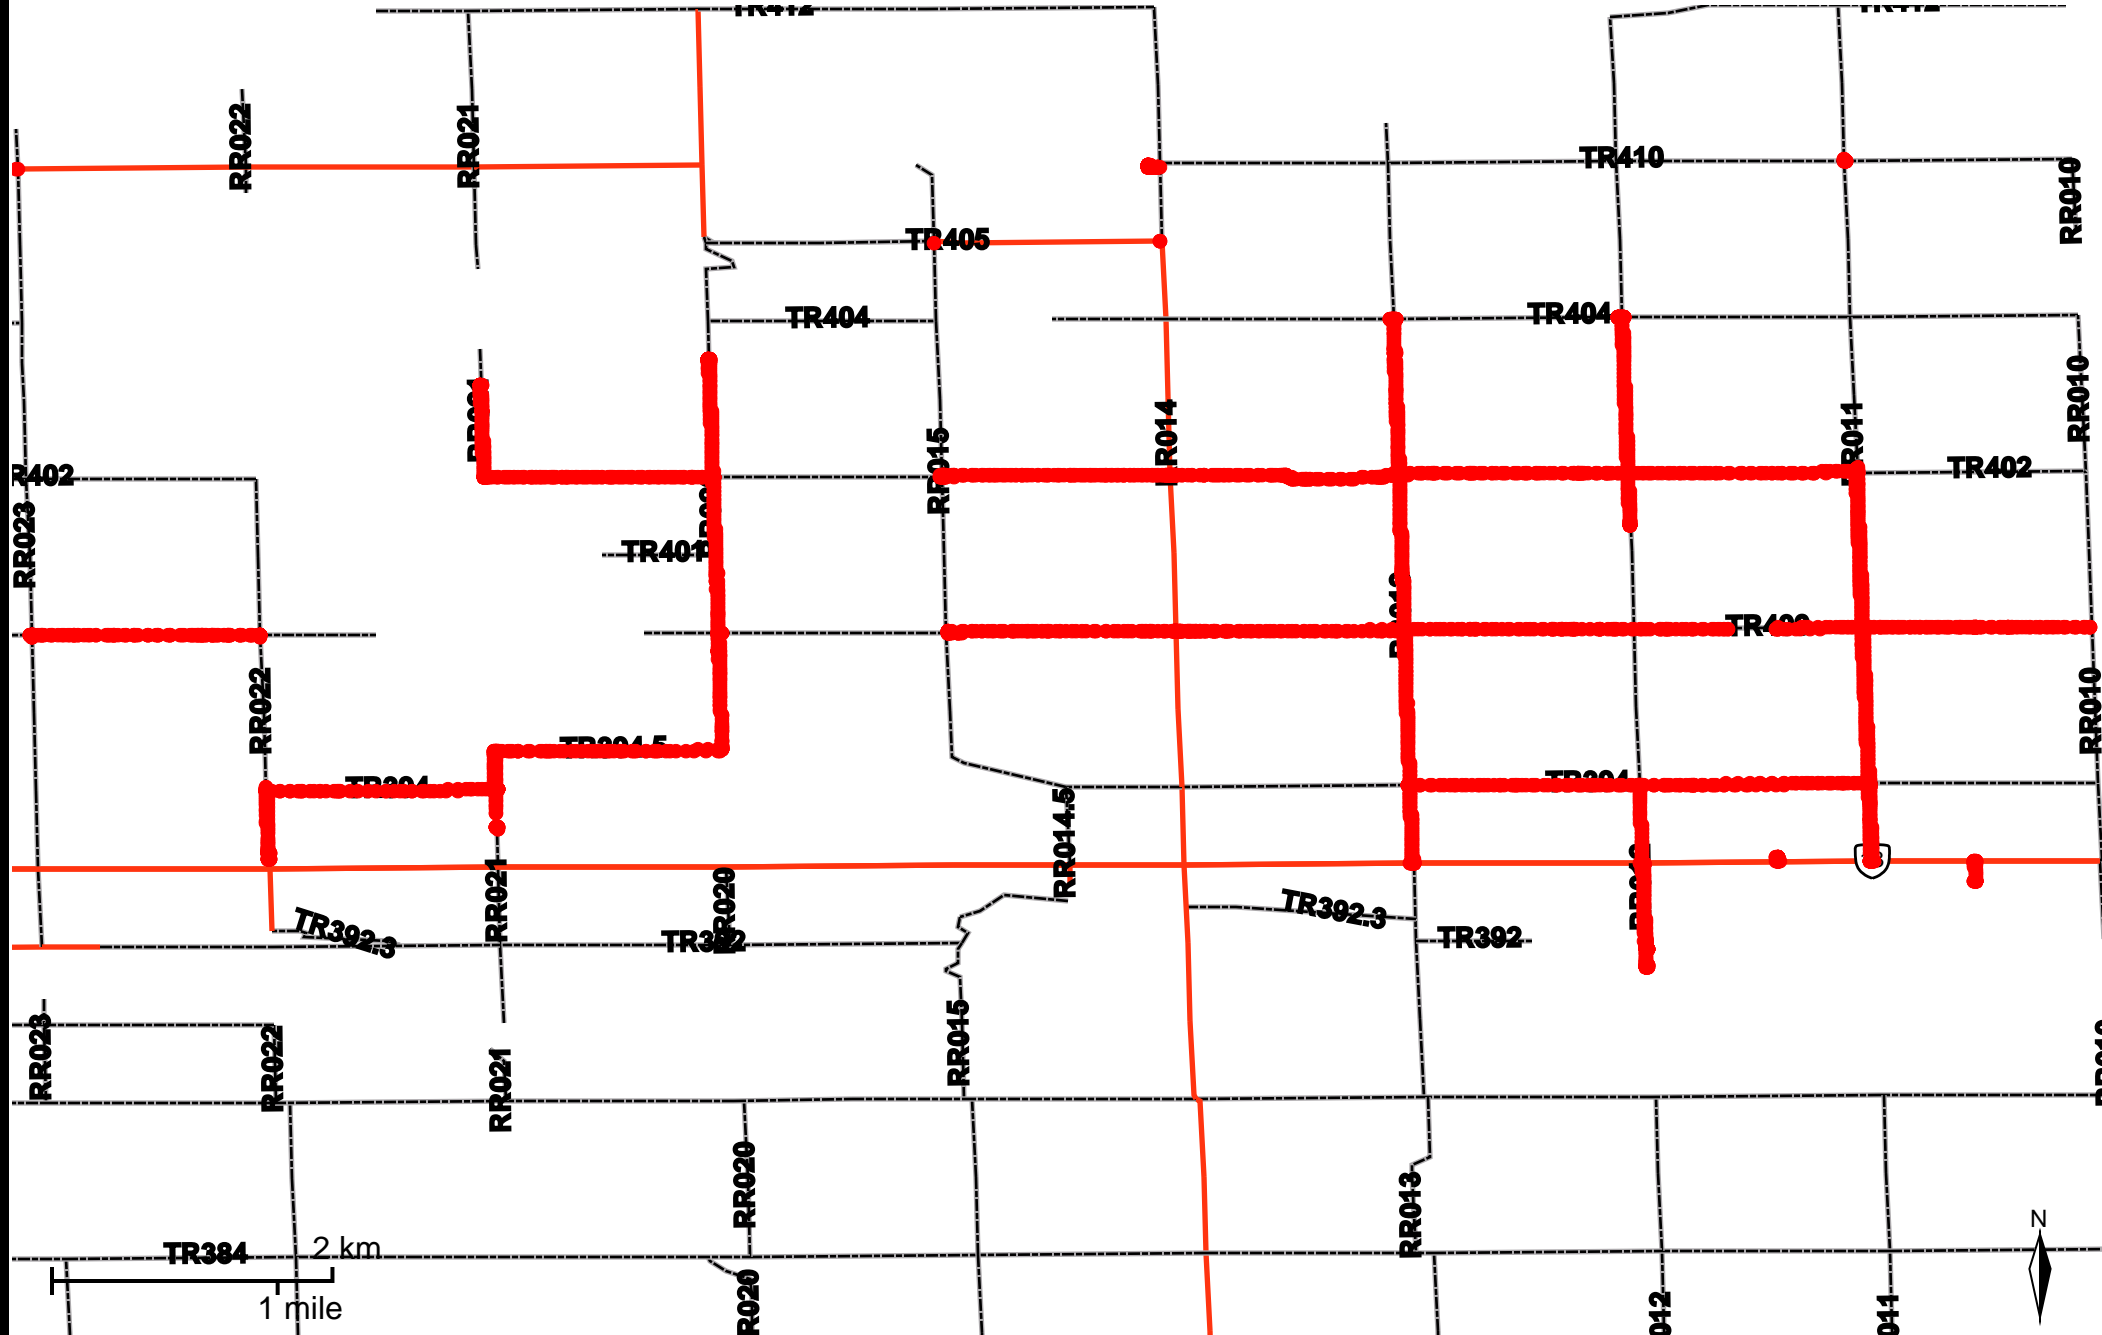

# Grader Activity Weekly Report

From Date: 2020-09-28  
To Date: 2020-10-04  
Electoral Division: 2  
Total Distance(km): 204  
Total Time(h): 29.2  
Speed Threshold(km/h): 10