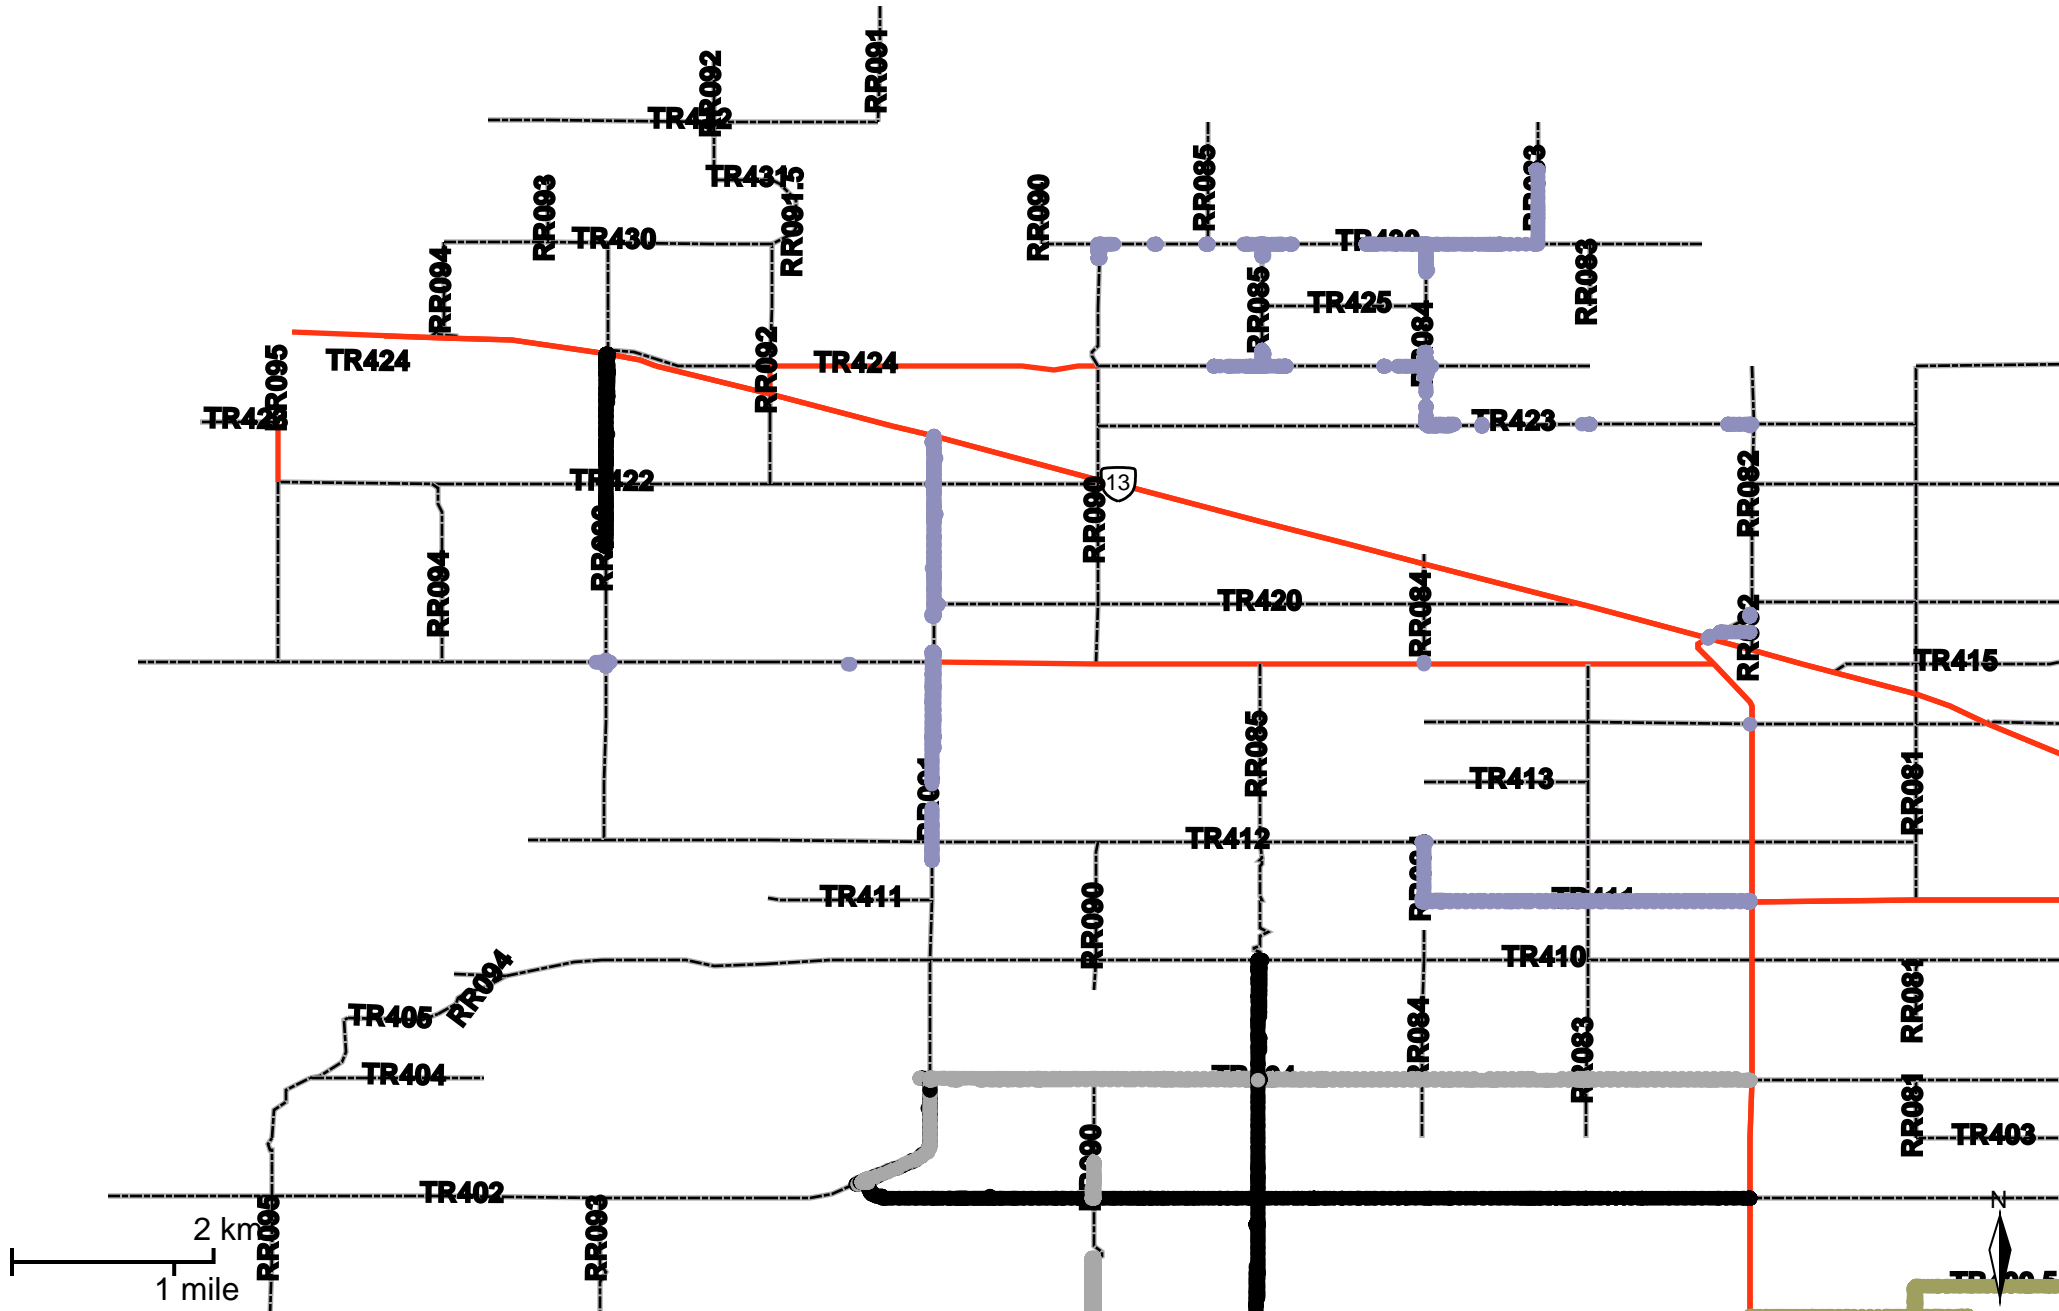

Grader Activity Weekly Report

From Date: 2020-10-05
 To Date: 2020-10-11
 Electoral Division: 7
 Total Distance(km): 338.9
 Total Time(h): 109.4
 Speed Threshold(km/h): 10