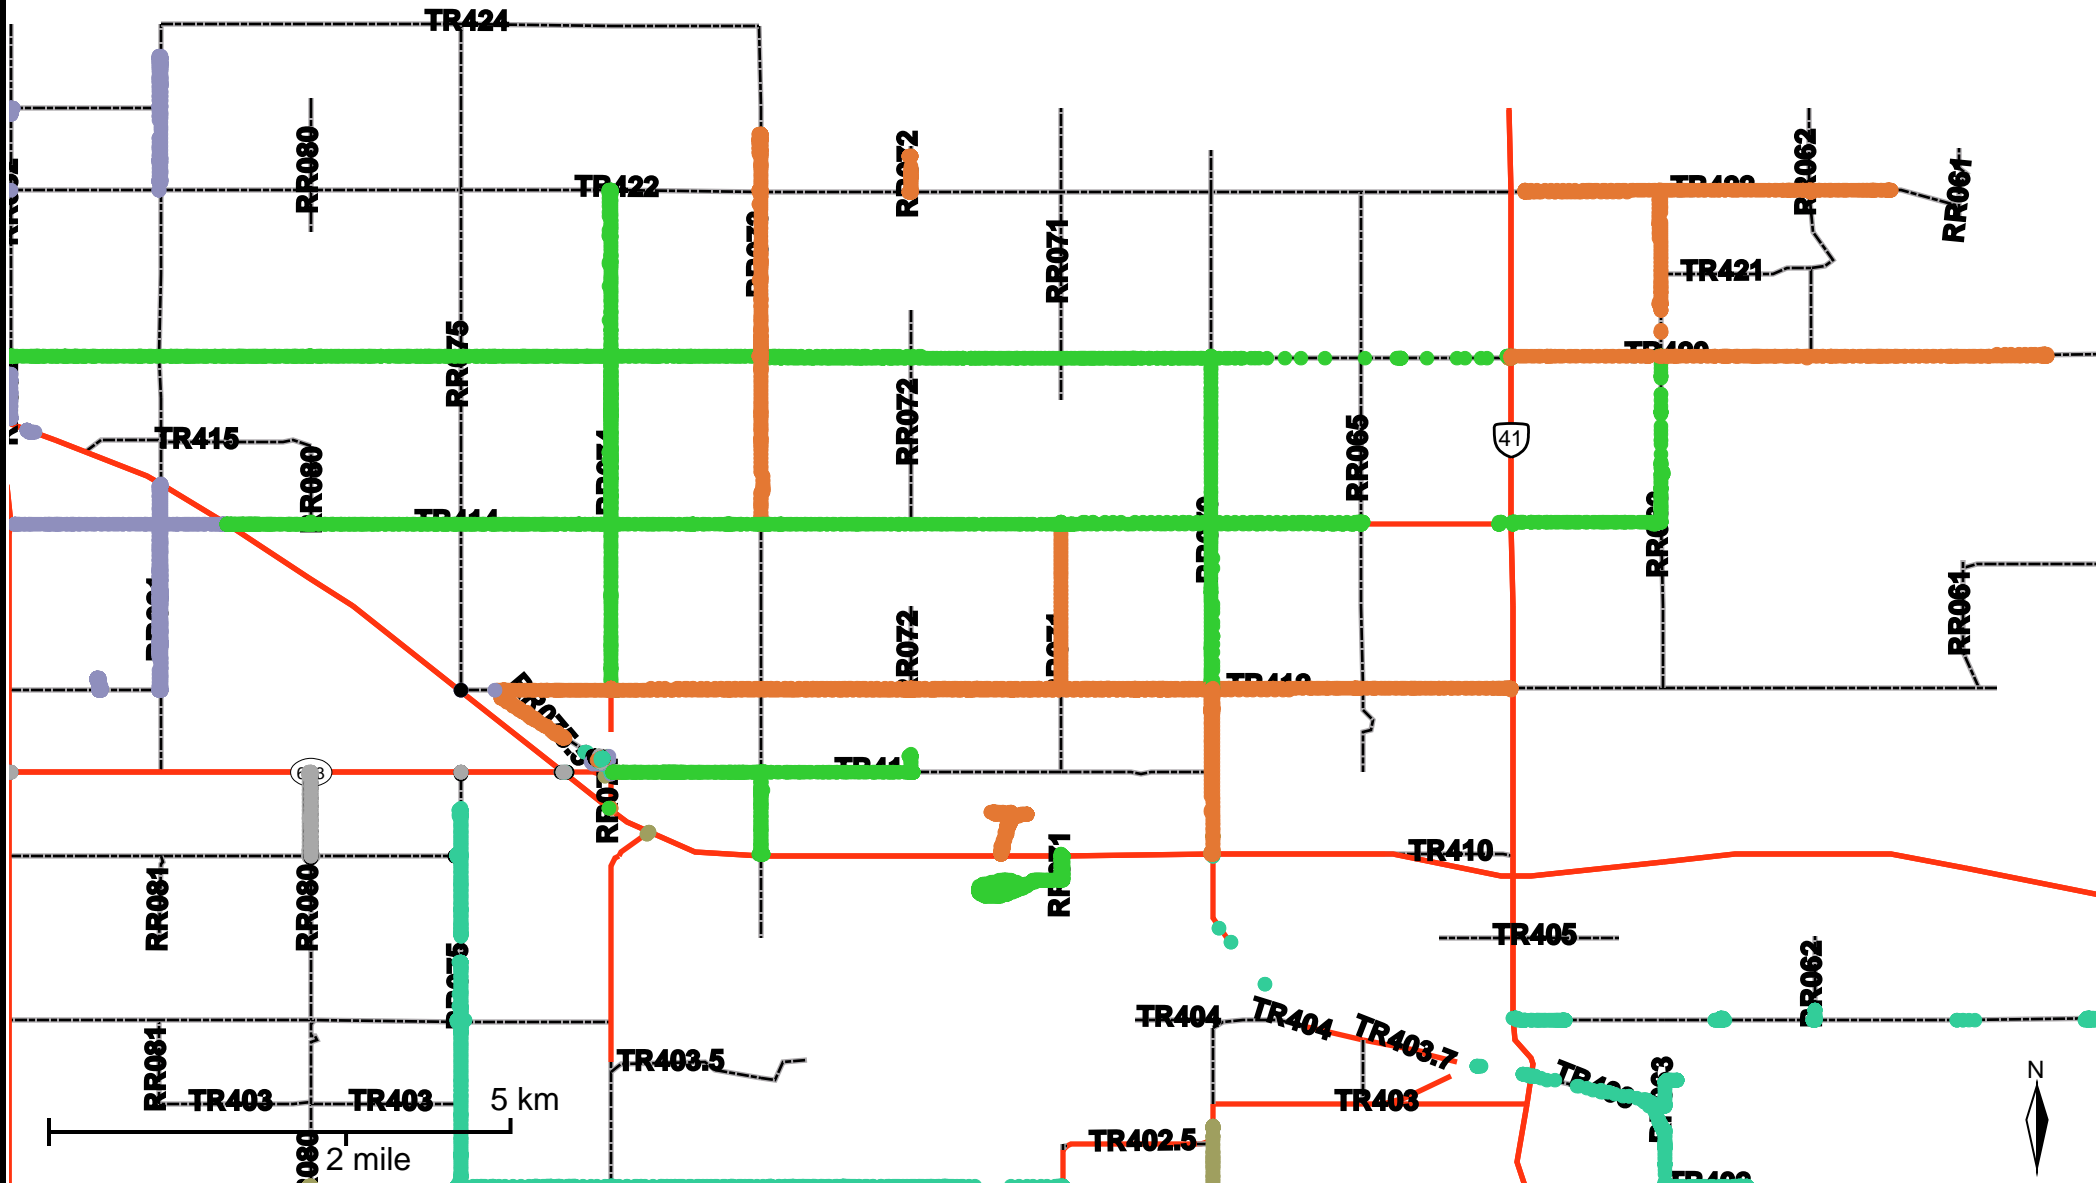

Grader Activity Weekly Report

From Date: 2020-10-05
To Date: 2020-10-11
Electoral Division: 6
Total Distance(km): 460.2
Total Time(h): 101.6
Speed Threshold(km/h): 10