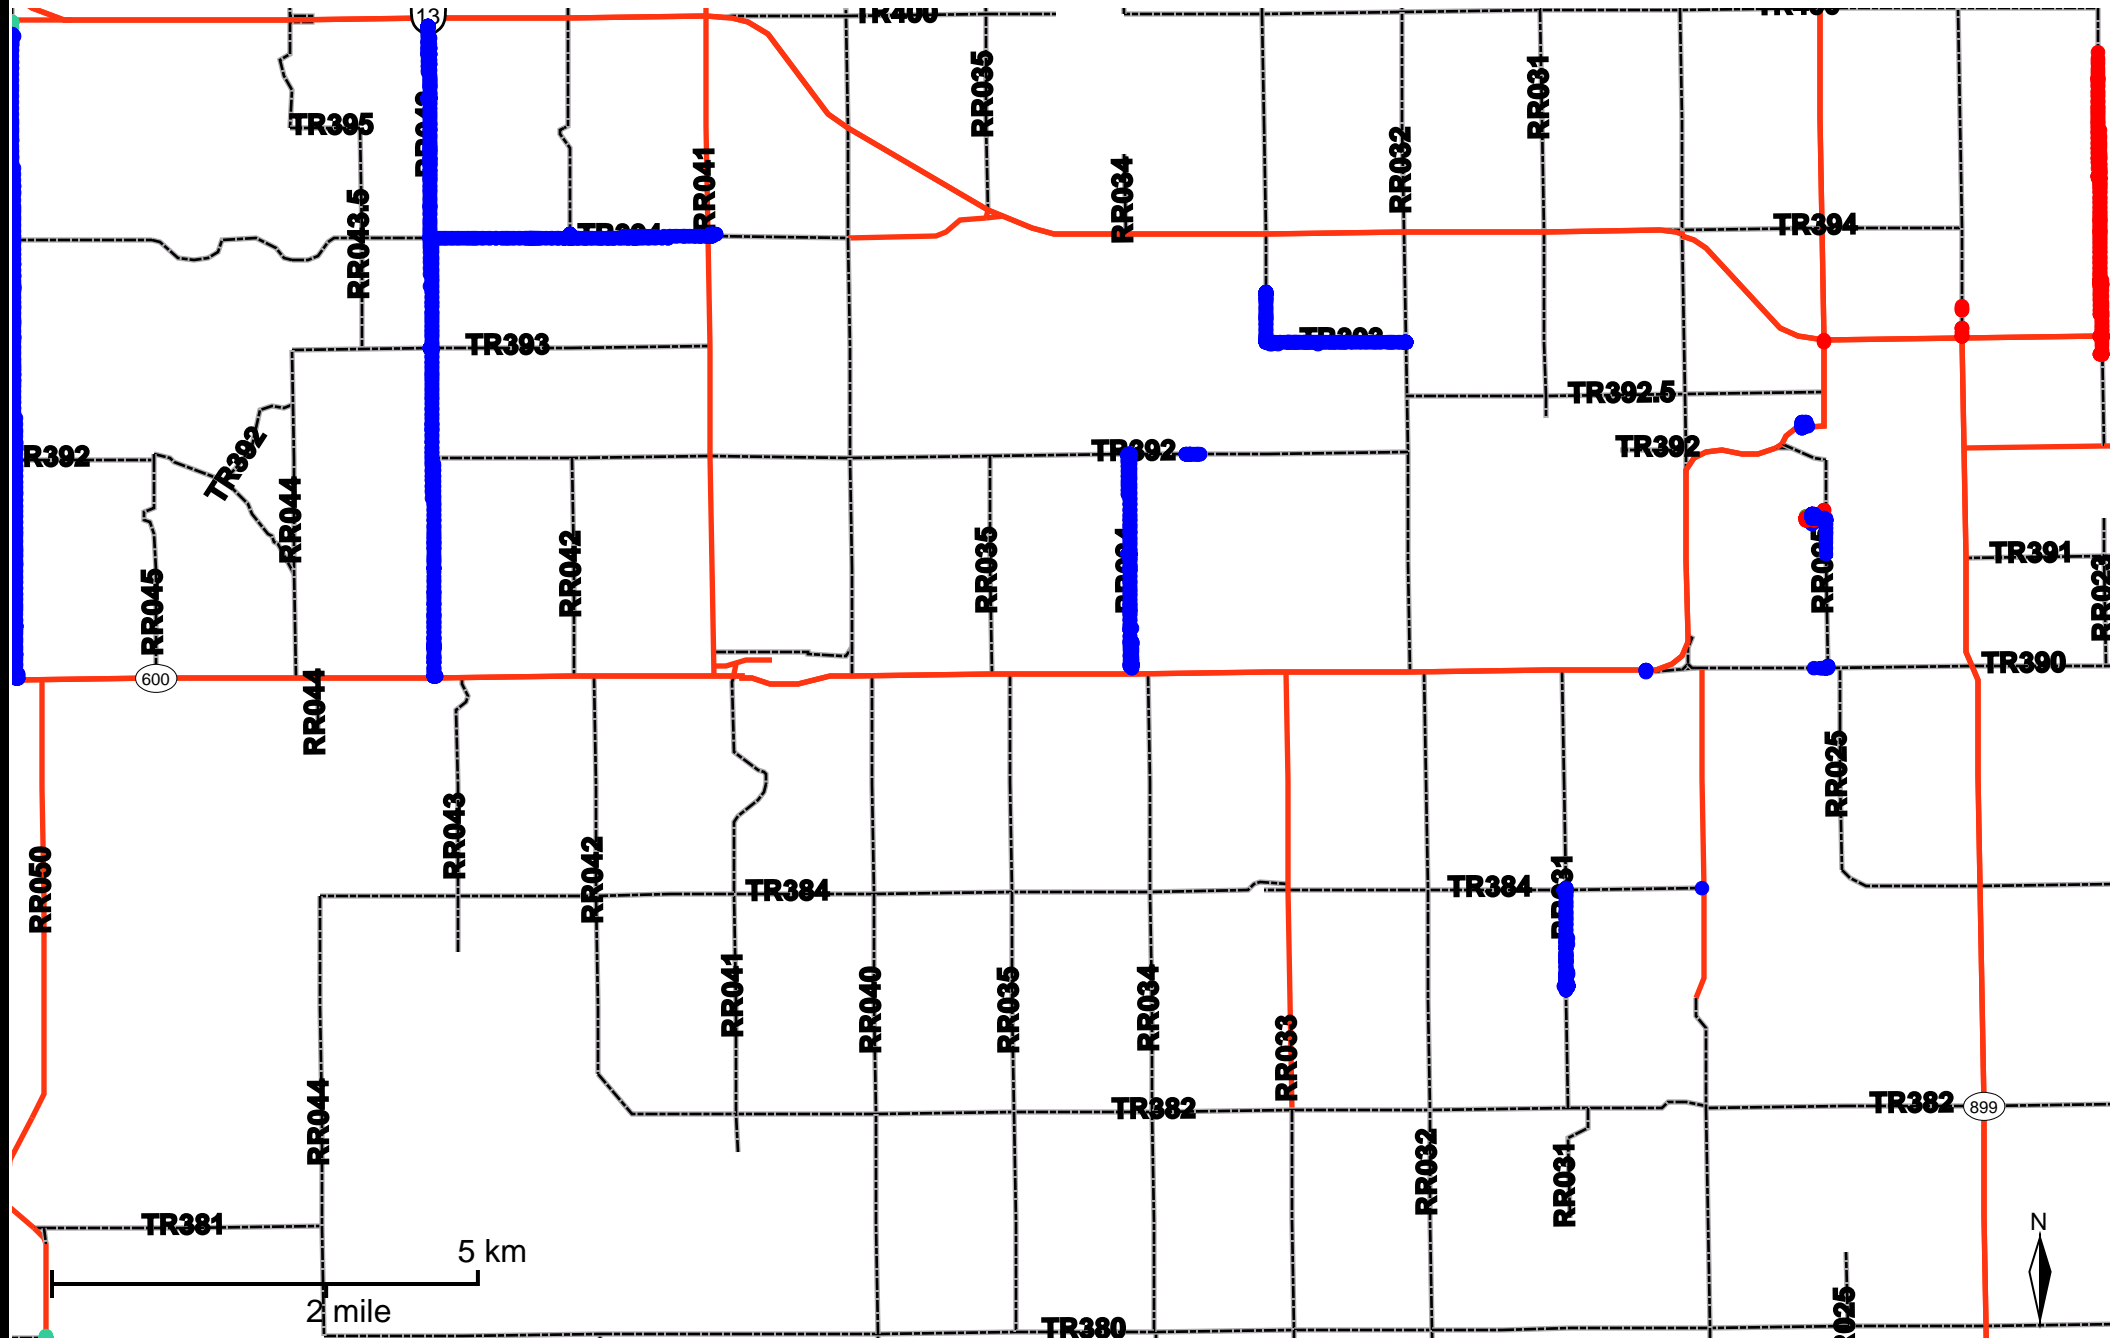

Grader Activity Weekly Report

From Date: 2020-10-05
 To Date: 2020-10-11
 Electoral Division: 3
 Total Distance(km): 130.5
 Total Time(h): 23.9
 Speed Threshold(km/h): 10