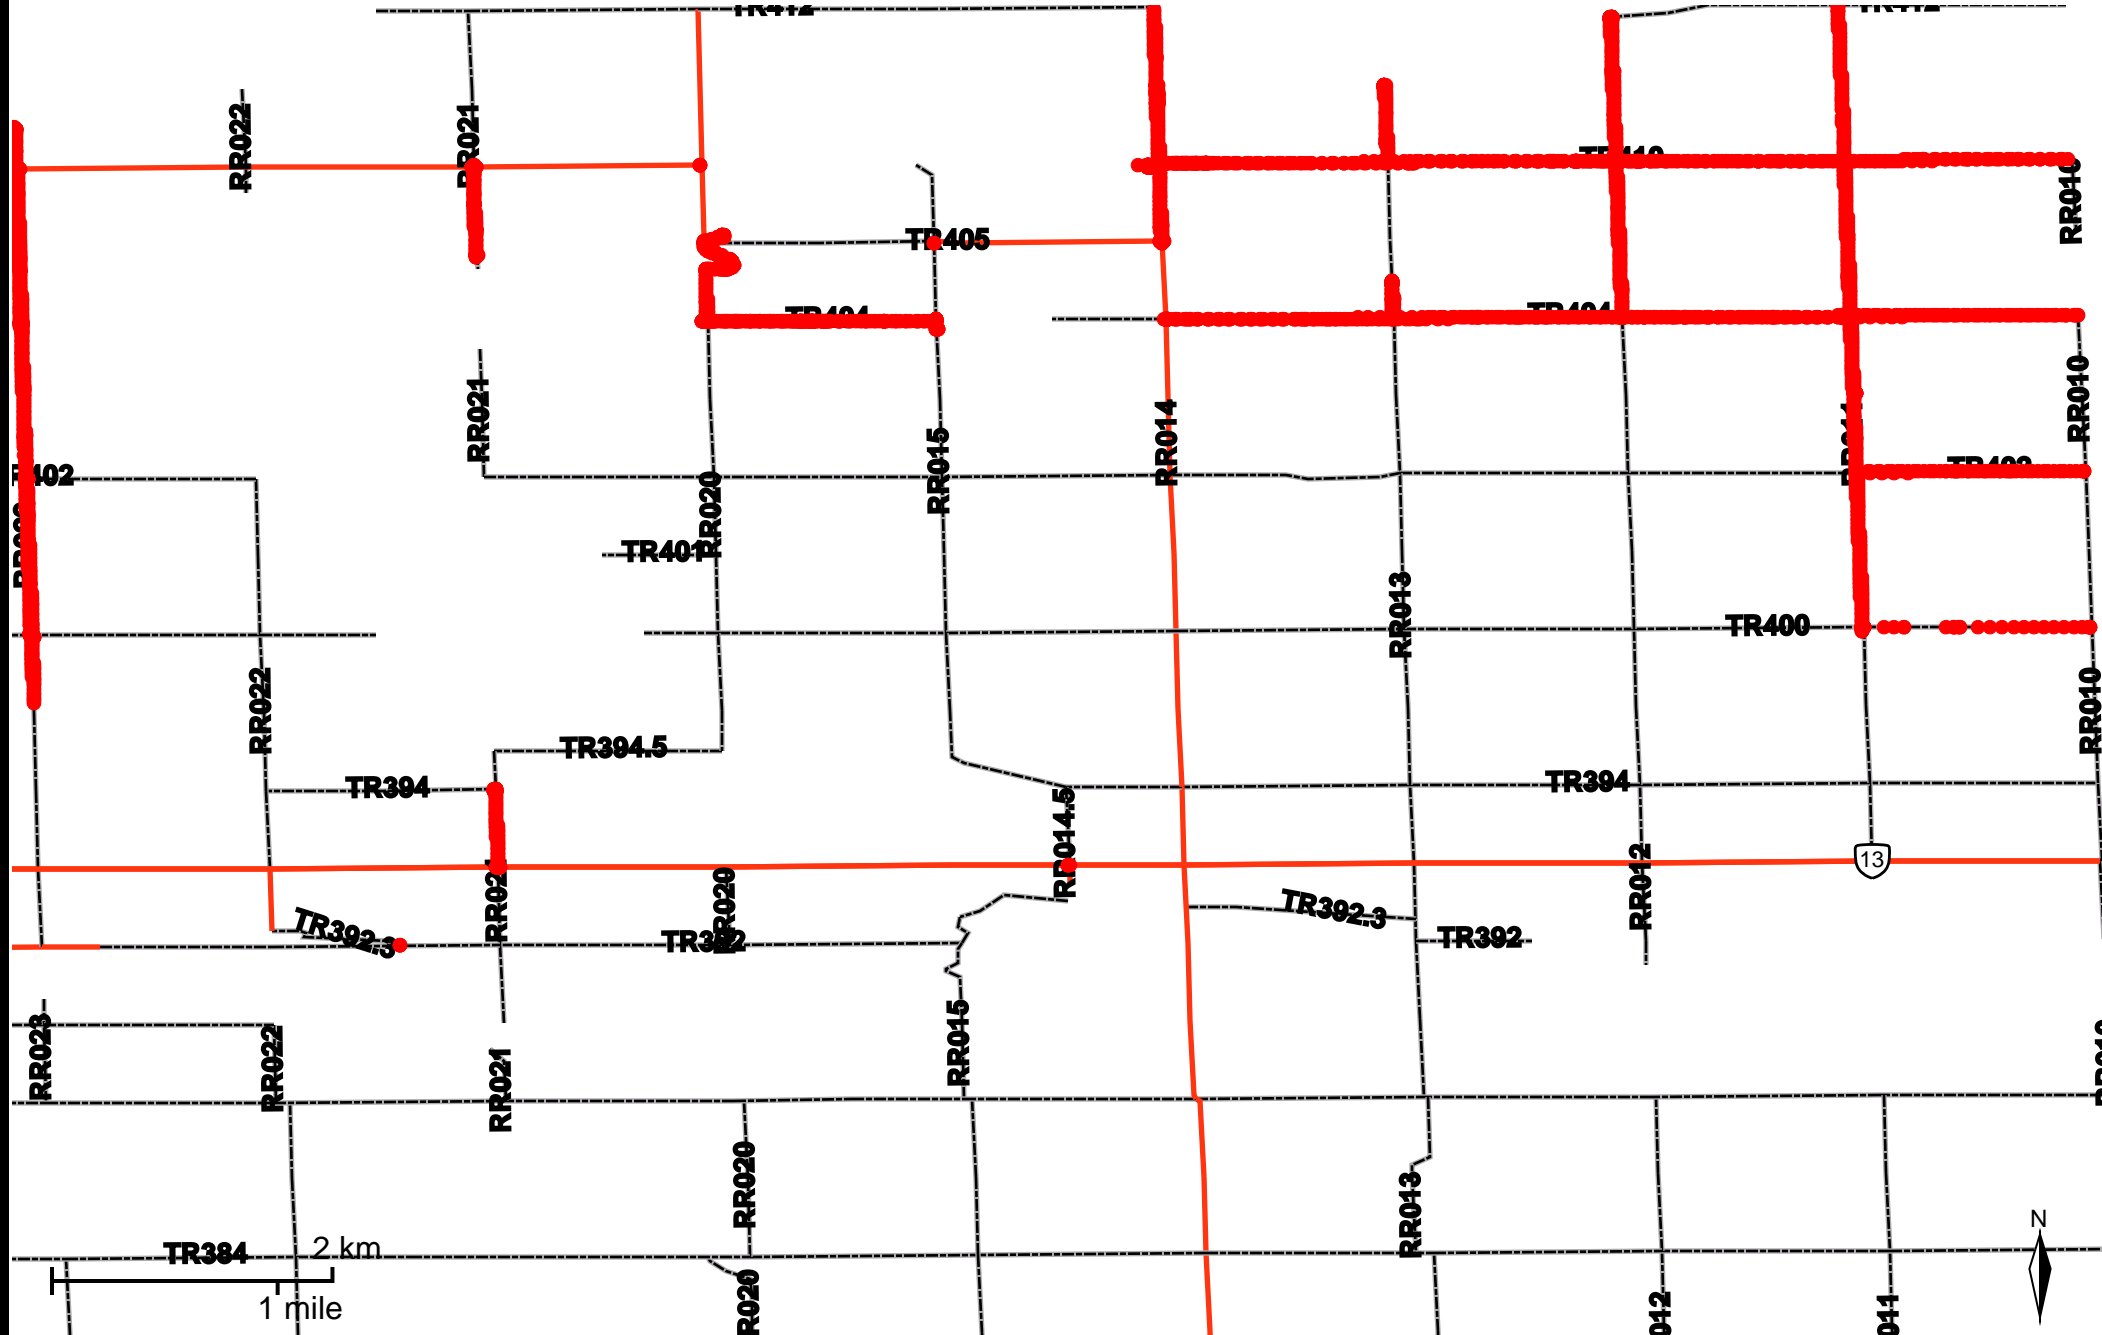

Grader Activity Weekly Report

From Date: 2020-10-05
To Date: 2020-10-11
Electoral Division: 2
Total Distance(km): 246.8
Total Time(h): 48.1
Speed Threshold(km/h): 10