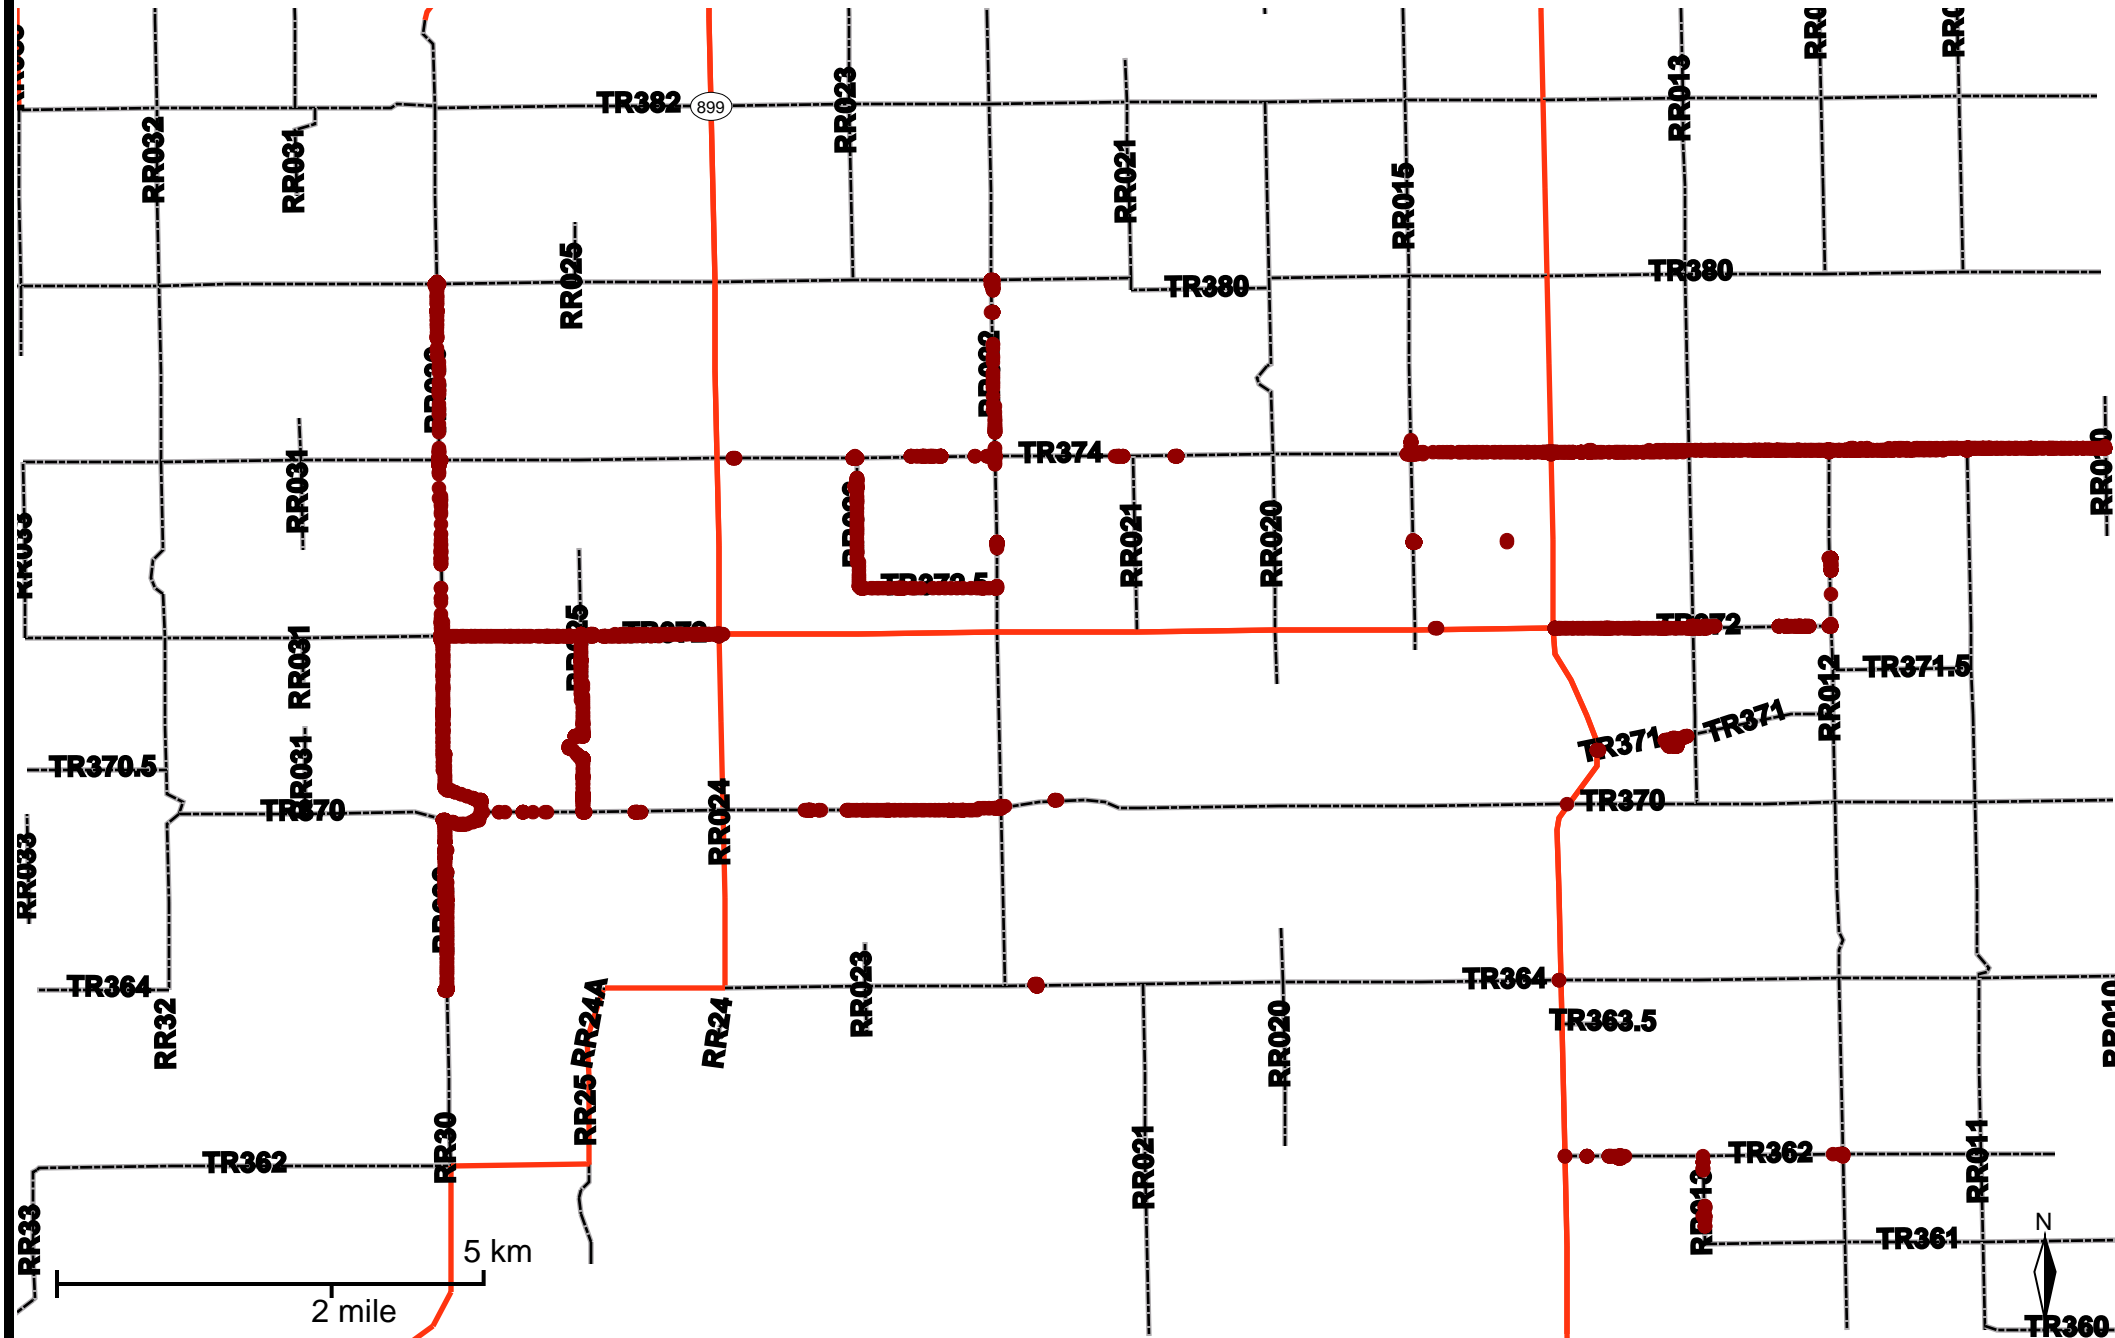

Grader Activity Weekly Report

From Date: 2020-10-05
 To Date: 2020-10-11
 Electoral Division: 1
 Total Distance(km): 118.8
 Total Time(h): 21.3
 Speed Threshold(km/h): 10