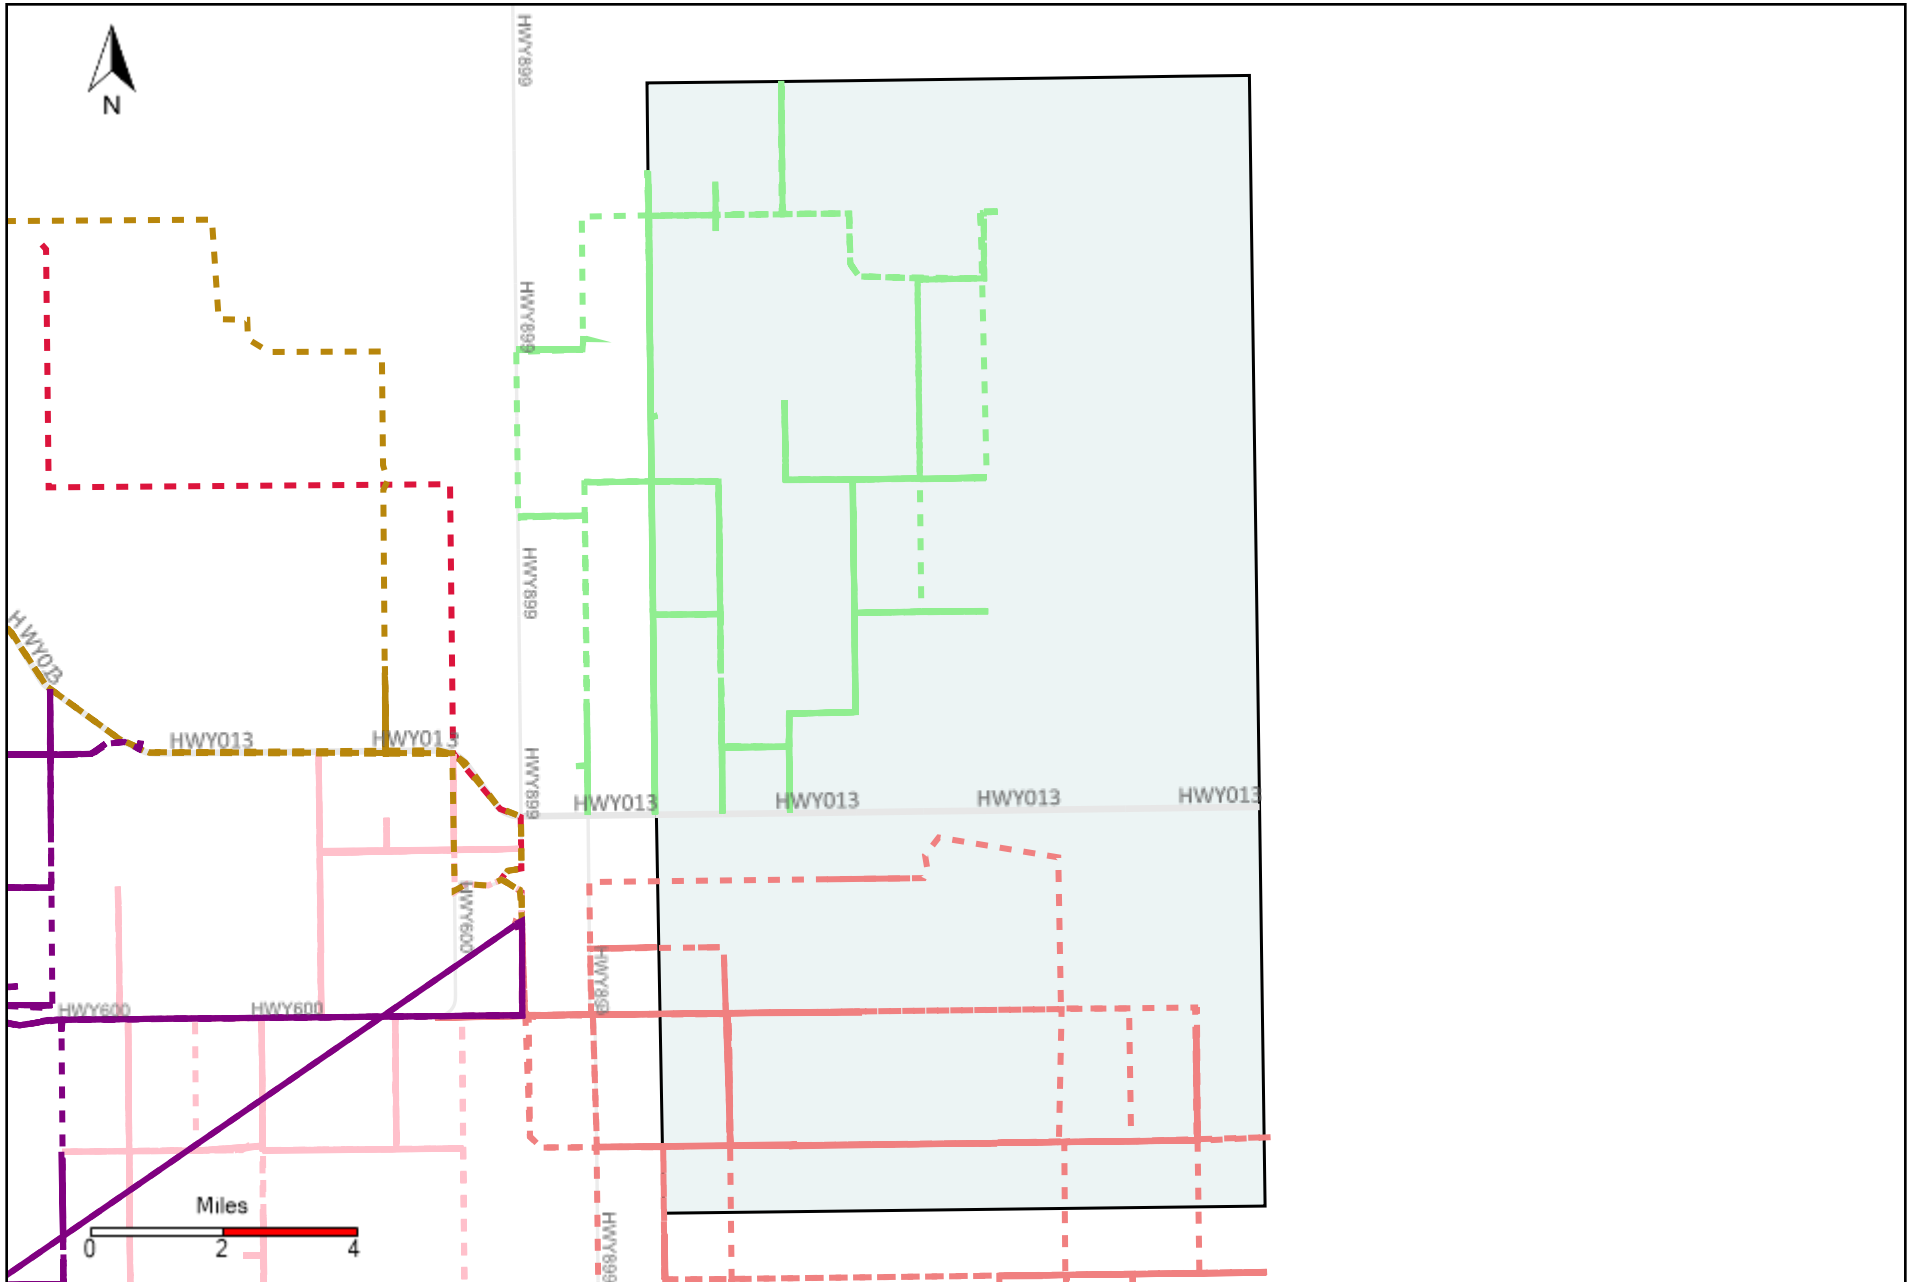

# Division: 1 Grader Report(2020-10-18 ~ 2020-10-24)

Vehicle Name List	Total Distance(km)	Total Hours
*****	1262.96	131 hrs 42 min 2 sec

# Division: 2 Grader Report(2020-10-18 ~ 2020-10-24)

Vehicle Name List	Total Distance(km)	Total Hours
*****	939.33	91 hrs 55 min 19 sec

# Division: 5 Grader Report(2020-10-18 ~ 2020-10-24)

Vehicle Name List	Total Distance(km)	Total Hours
*****	2408.37	225 hrs 16 min 41 sec

# Division: 7 Grader Report(2020-10-18 ~ 2020-10-24)

Vehicle Name List	Total Distance(km)	Total Hours
*****	2026.07	199 hrs 43 min 33 sec