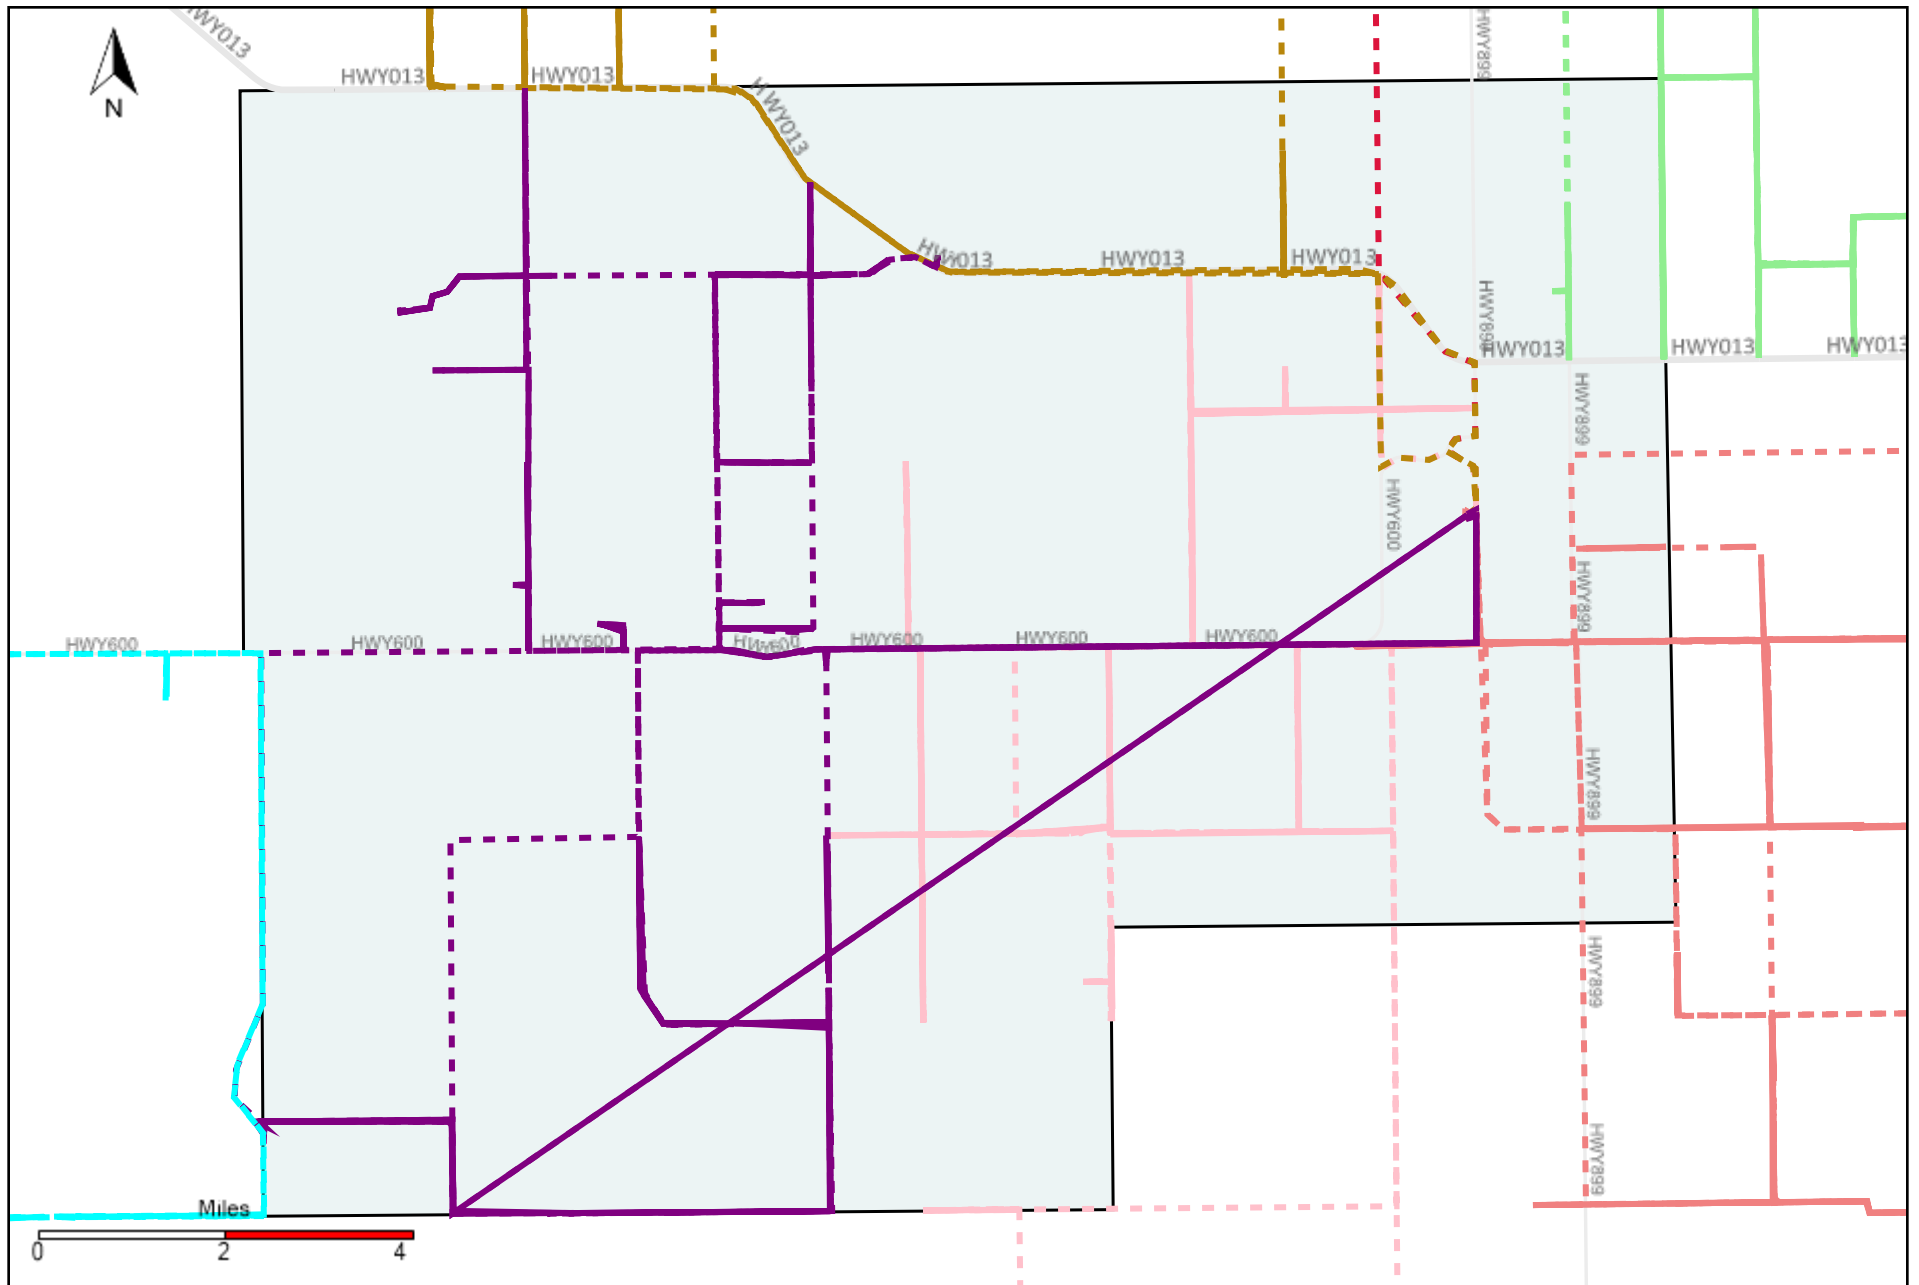

Division: 3 Grader Report(2020-10-18 ~ 2020-10-24)

Vehicle Name List	Total Distance(km)	Total Hours
*****	2536.28	234 hrs 0 min 26 sec