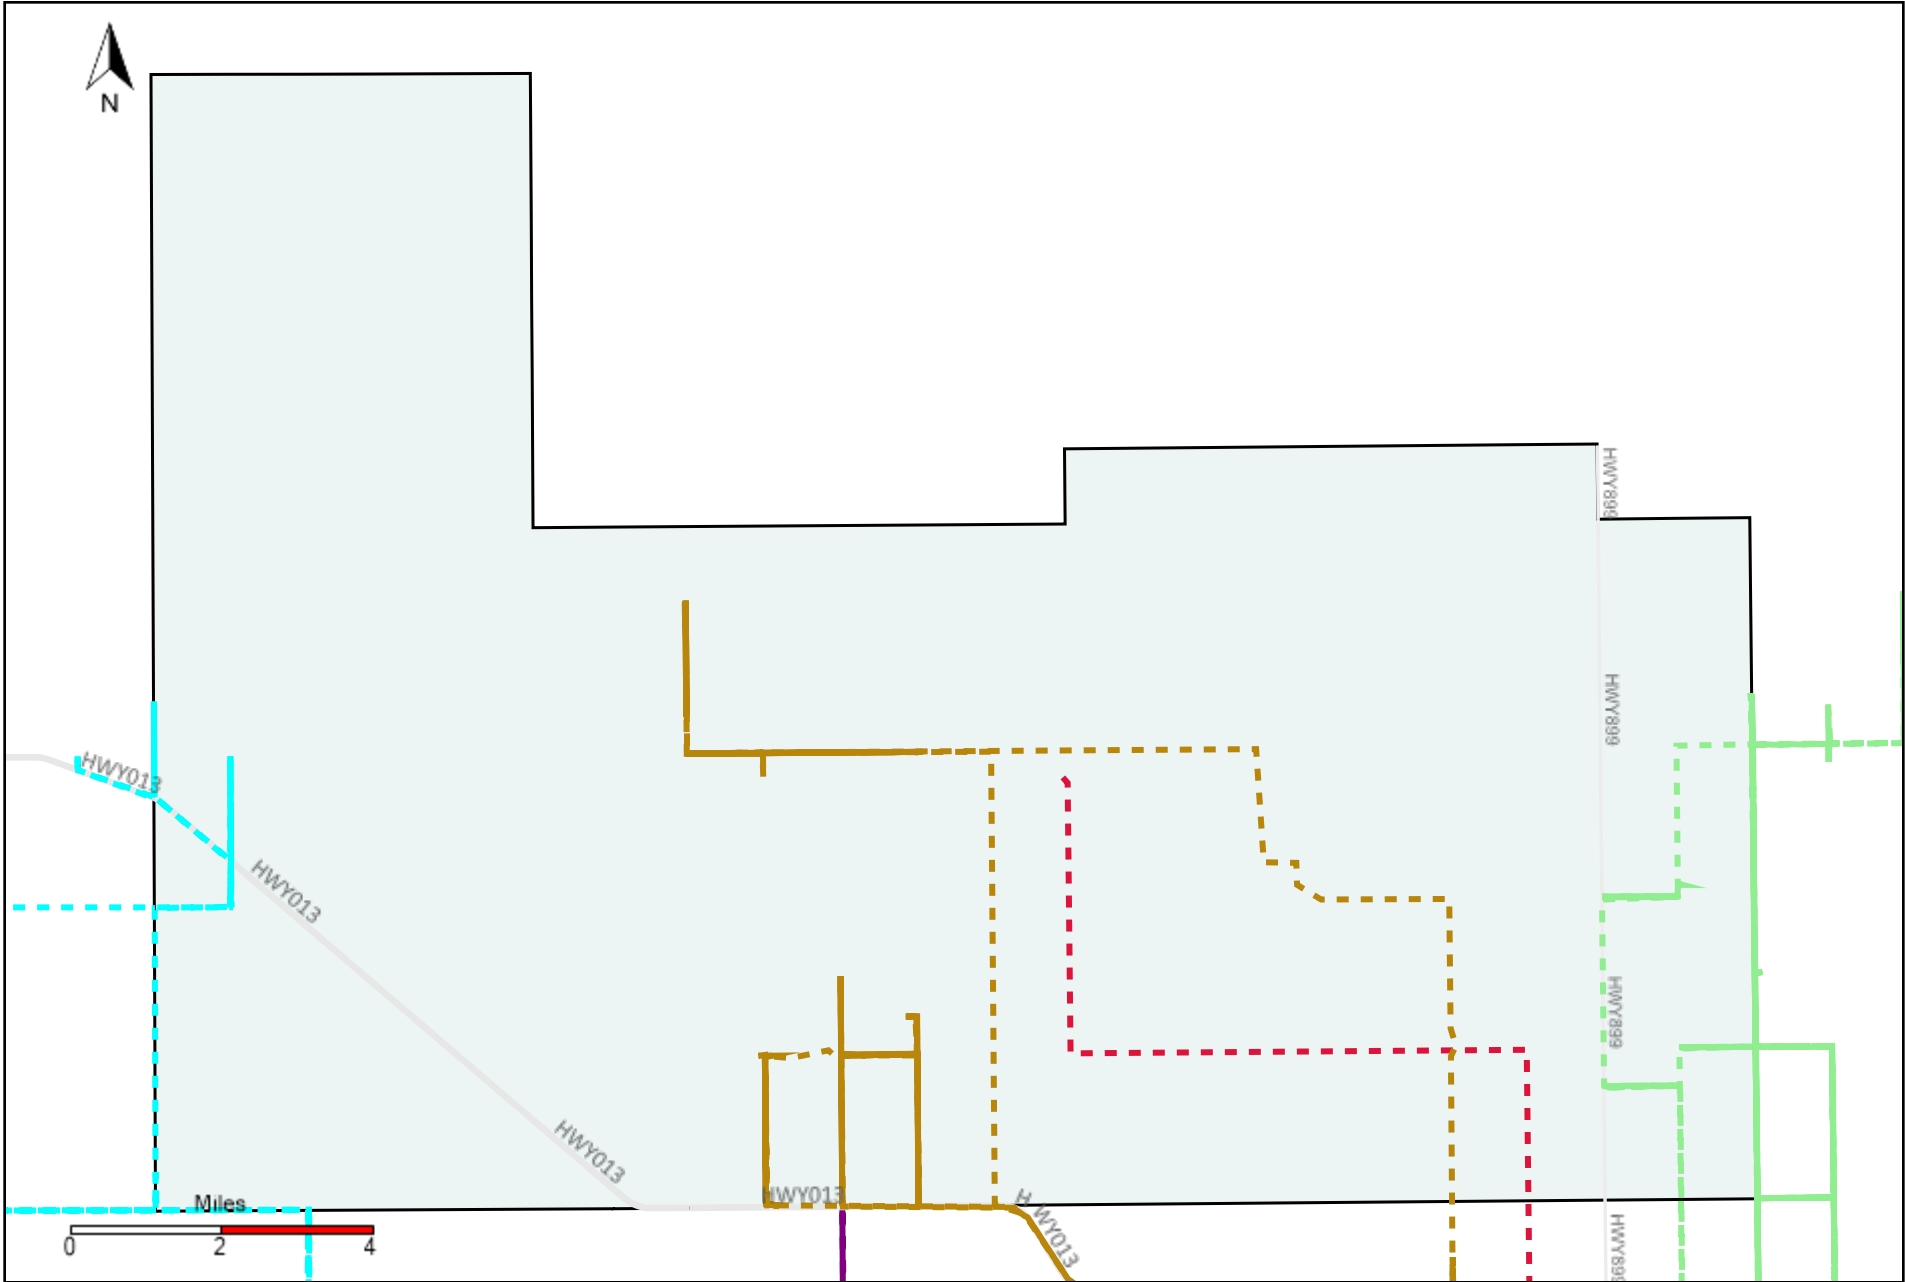

Division: 4 Grader Report(2020-10-18 ~ 2020-10-24)

Vehicle Name List	Total Distance(km)	Total Hours
*****	1612.46	143 hrs 31 min 31 sec