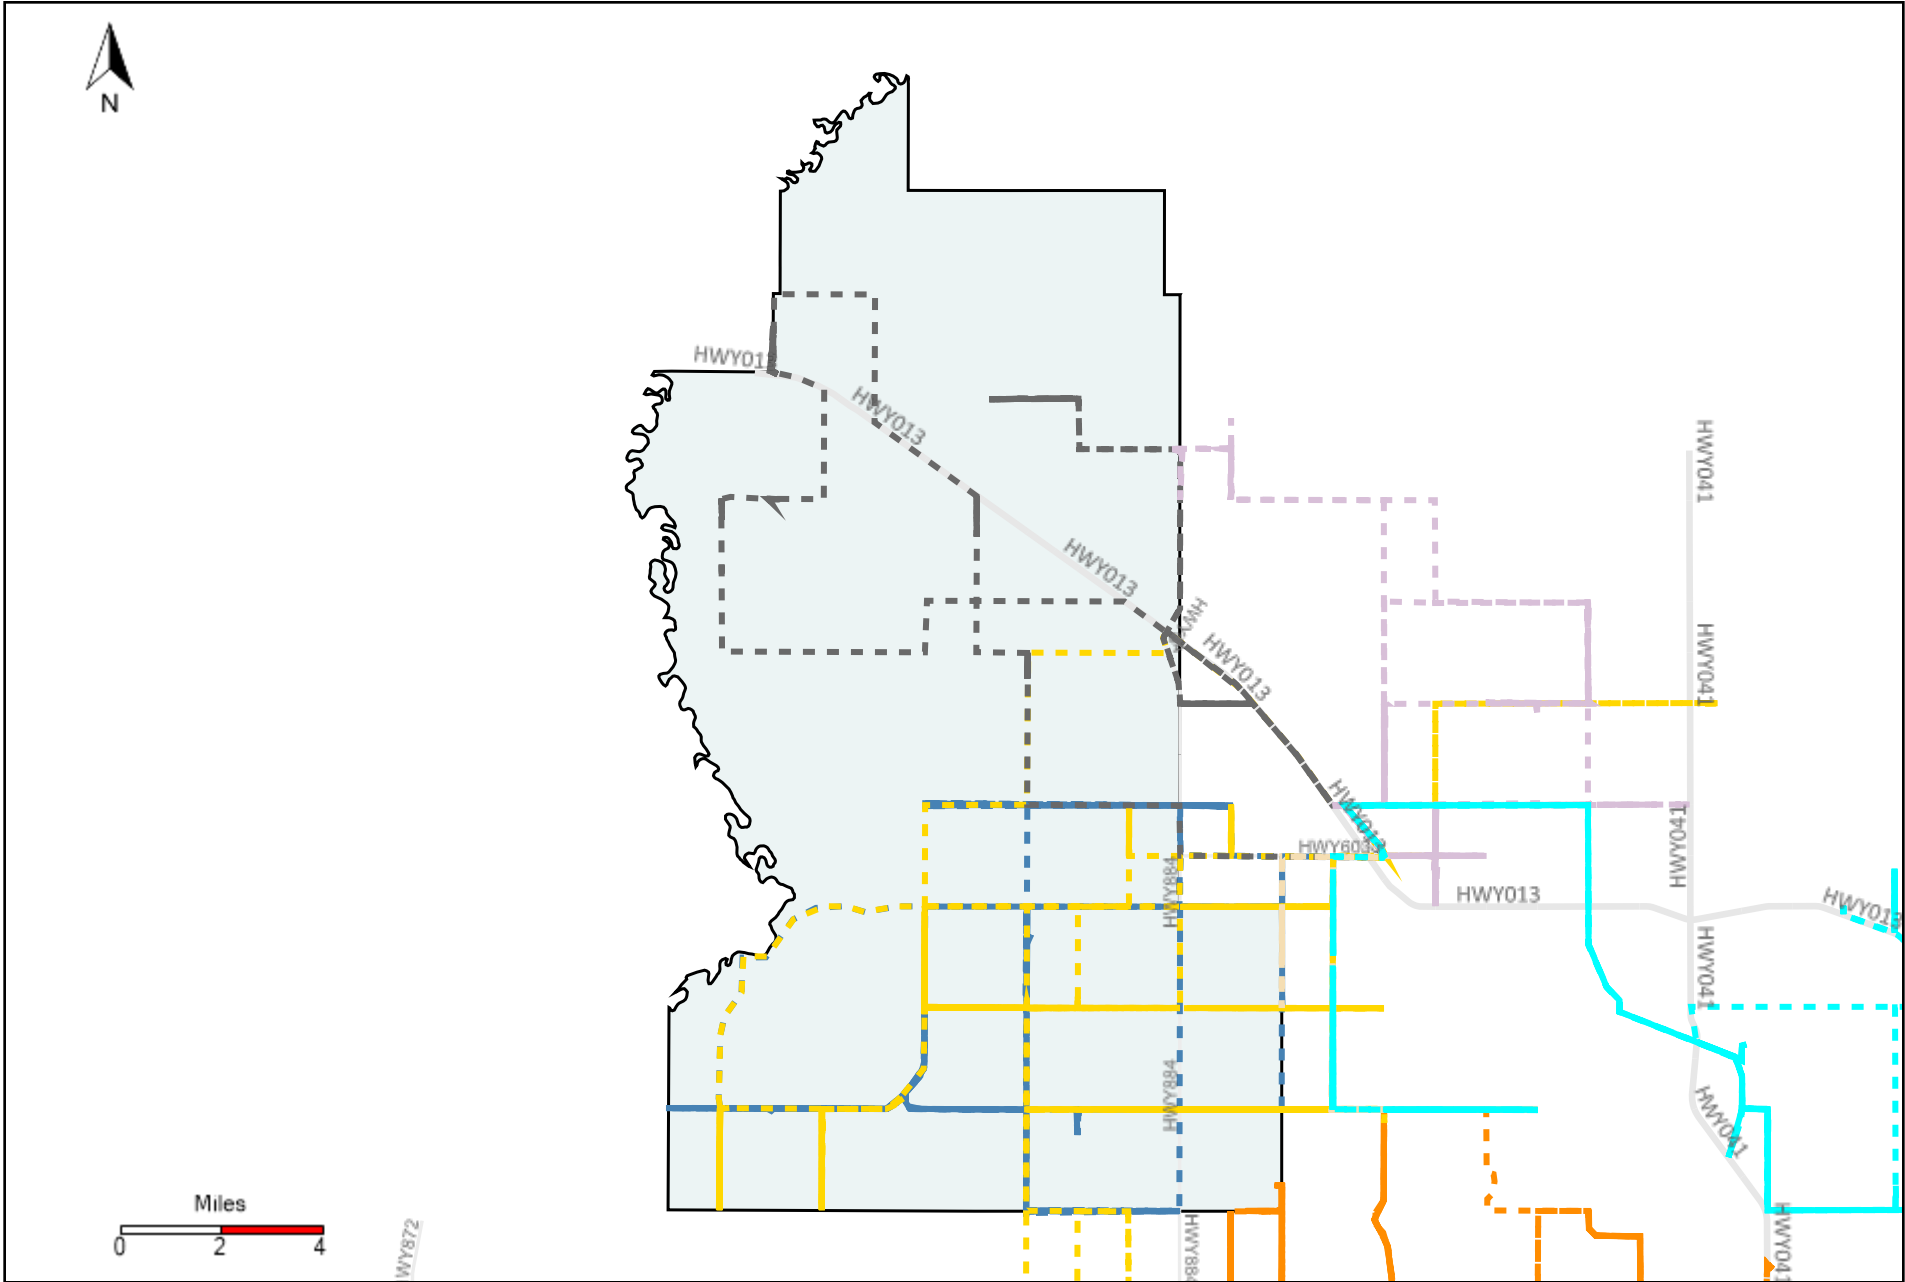

# Division: 5 Grader Report(2020-10-18 ~ 2020-10-24)

Vehicle Name List	Total Distance(km)	Total Hours
*****	2408.37	225 hrs 16 min 41 sec

# Division: 6 Grader Report(2020-10-18 ~ 2020-10-24)

Vehicle Name List	Total Distance(km)	Total Hours
*****	2518.3	242 hrs 16 min 0 sec

# Division: 7 Grader Report(2020-10-18 ~ 2020-10-24)

Vehicle Name List	Total Distance(km)	Total Hours
*****	2026.07	199 hrs 43 min 33 sec