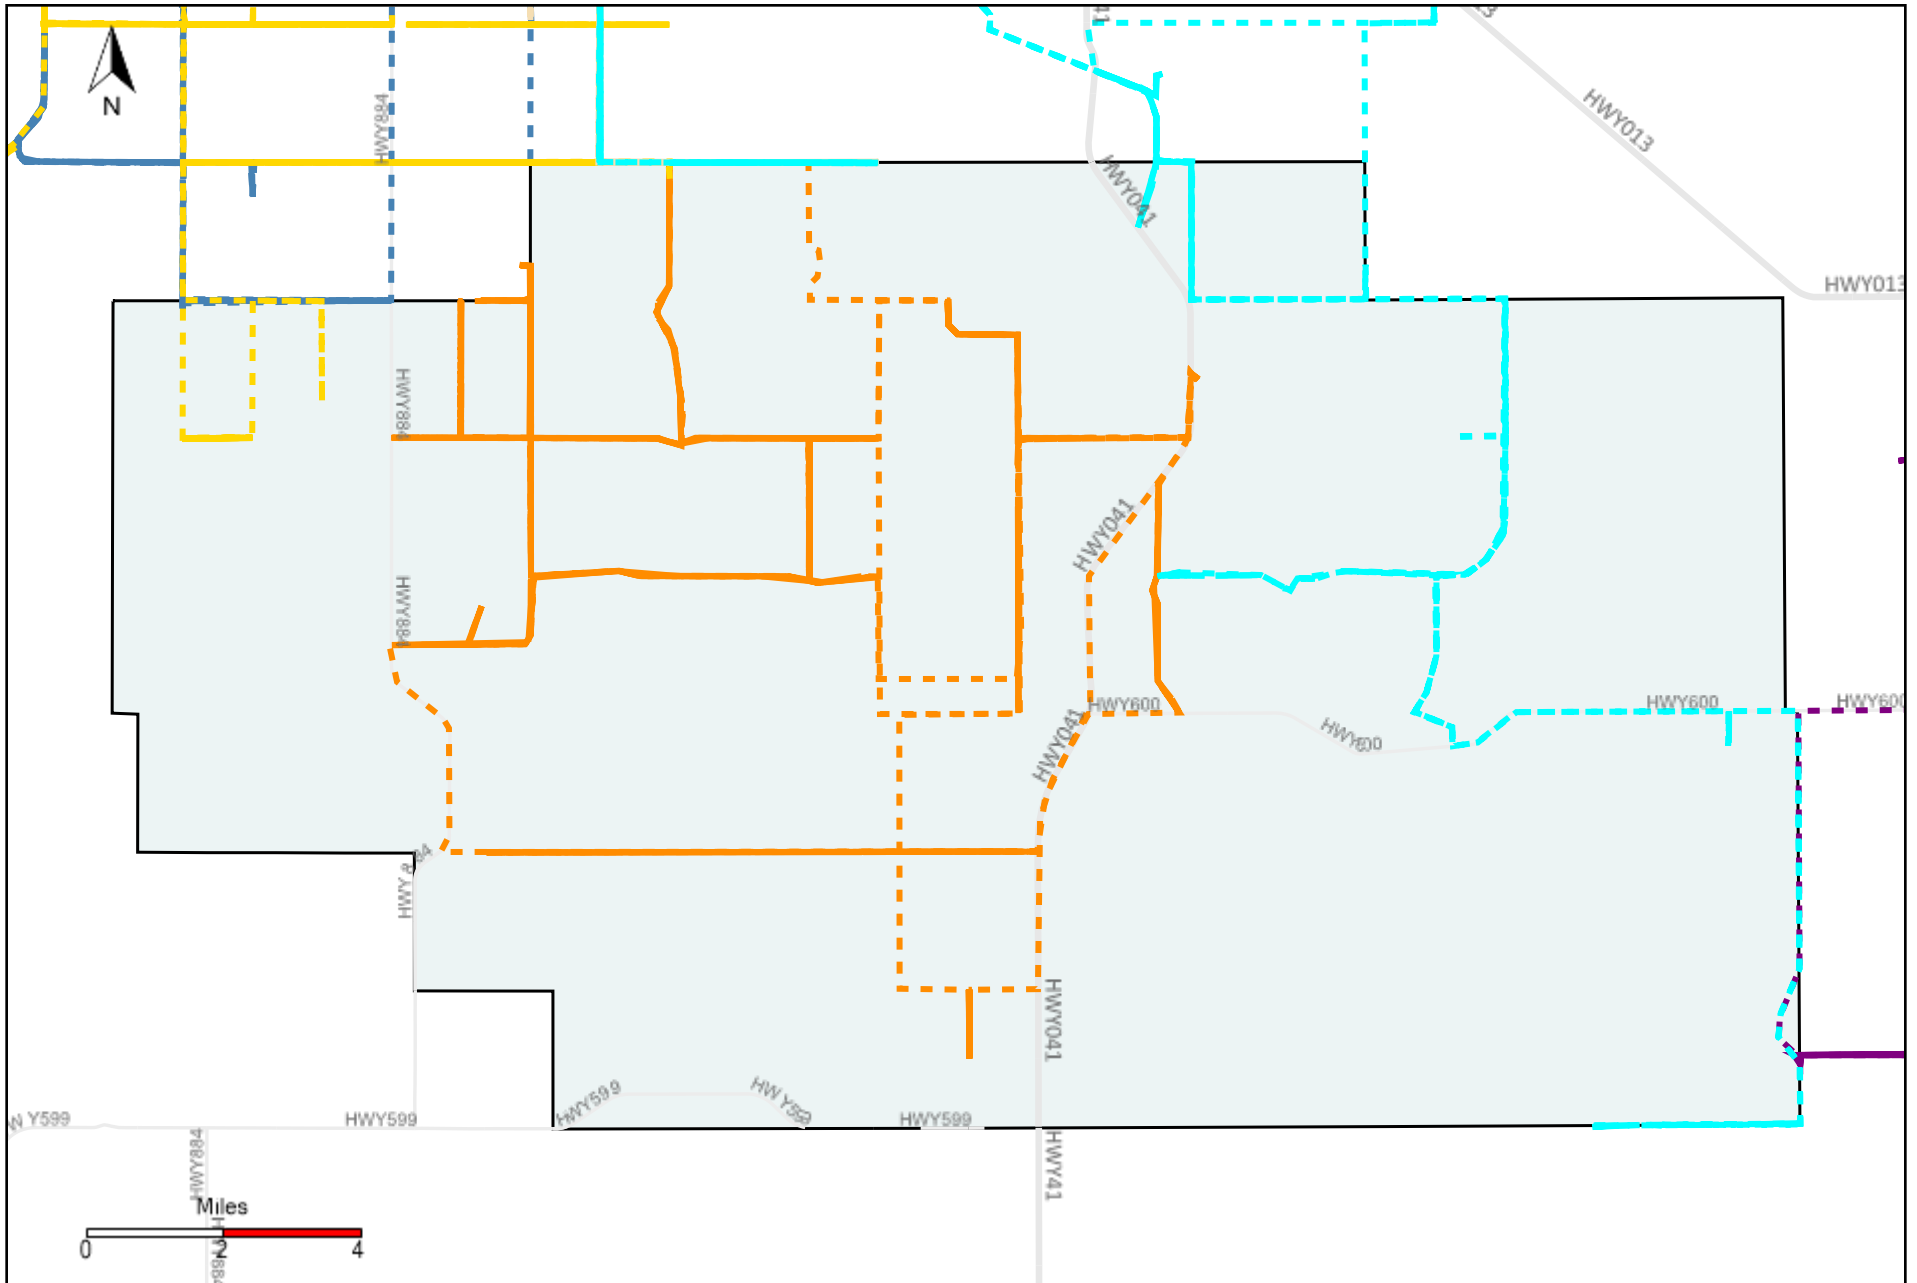

# Division: 3 Grader Report(2020-10-18 ~ 2020-10-24)

Vehicle Name List	Total Distance(km)	Total Hours
*****	2536.28	234 hrs 0 min 26 sec

# Division: 4 Grader Report(2020-10-18 ~ 2020-10-24)

Vehicle Name List	Total Distance(km)	Total Hours
*****	1612.46	143 hrs 31 min 31 sec

# Division: 5 Grader Report(2020-10-18 ~ 2020-10-24)

Vehicle Name List	Total Distance(km)	Total Hours
*****	2408.37	225 hrs 16 min 41 sec

# Division: 7 Grader Report(2020-10-18 ~ 2020-10-24)

Vehicle Name List	Total Distance(km)	Total Hours
*****	2026.07	199 hrs 43 min 33 sec