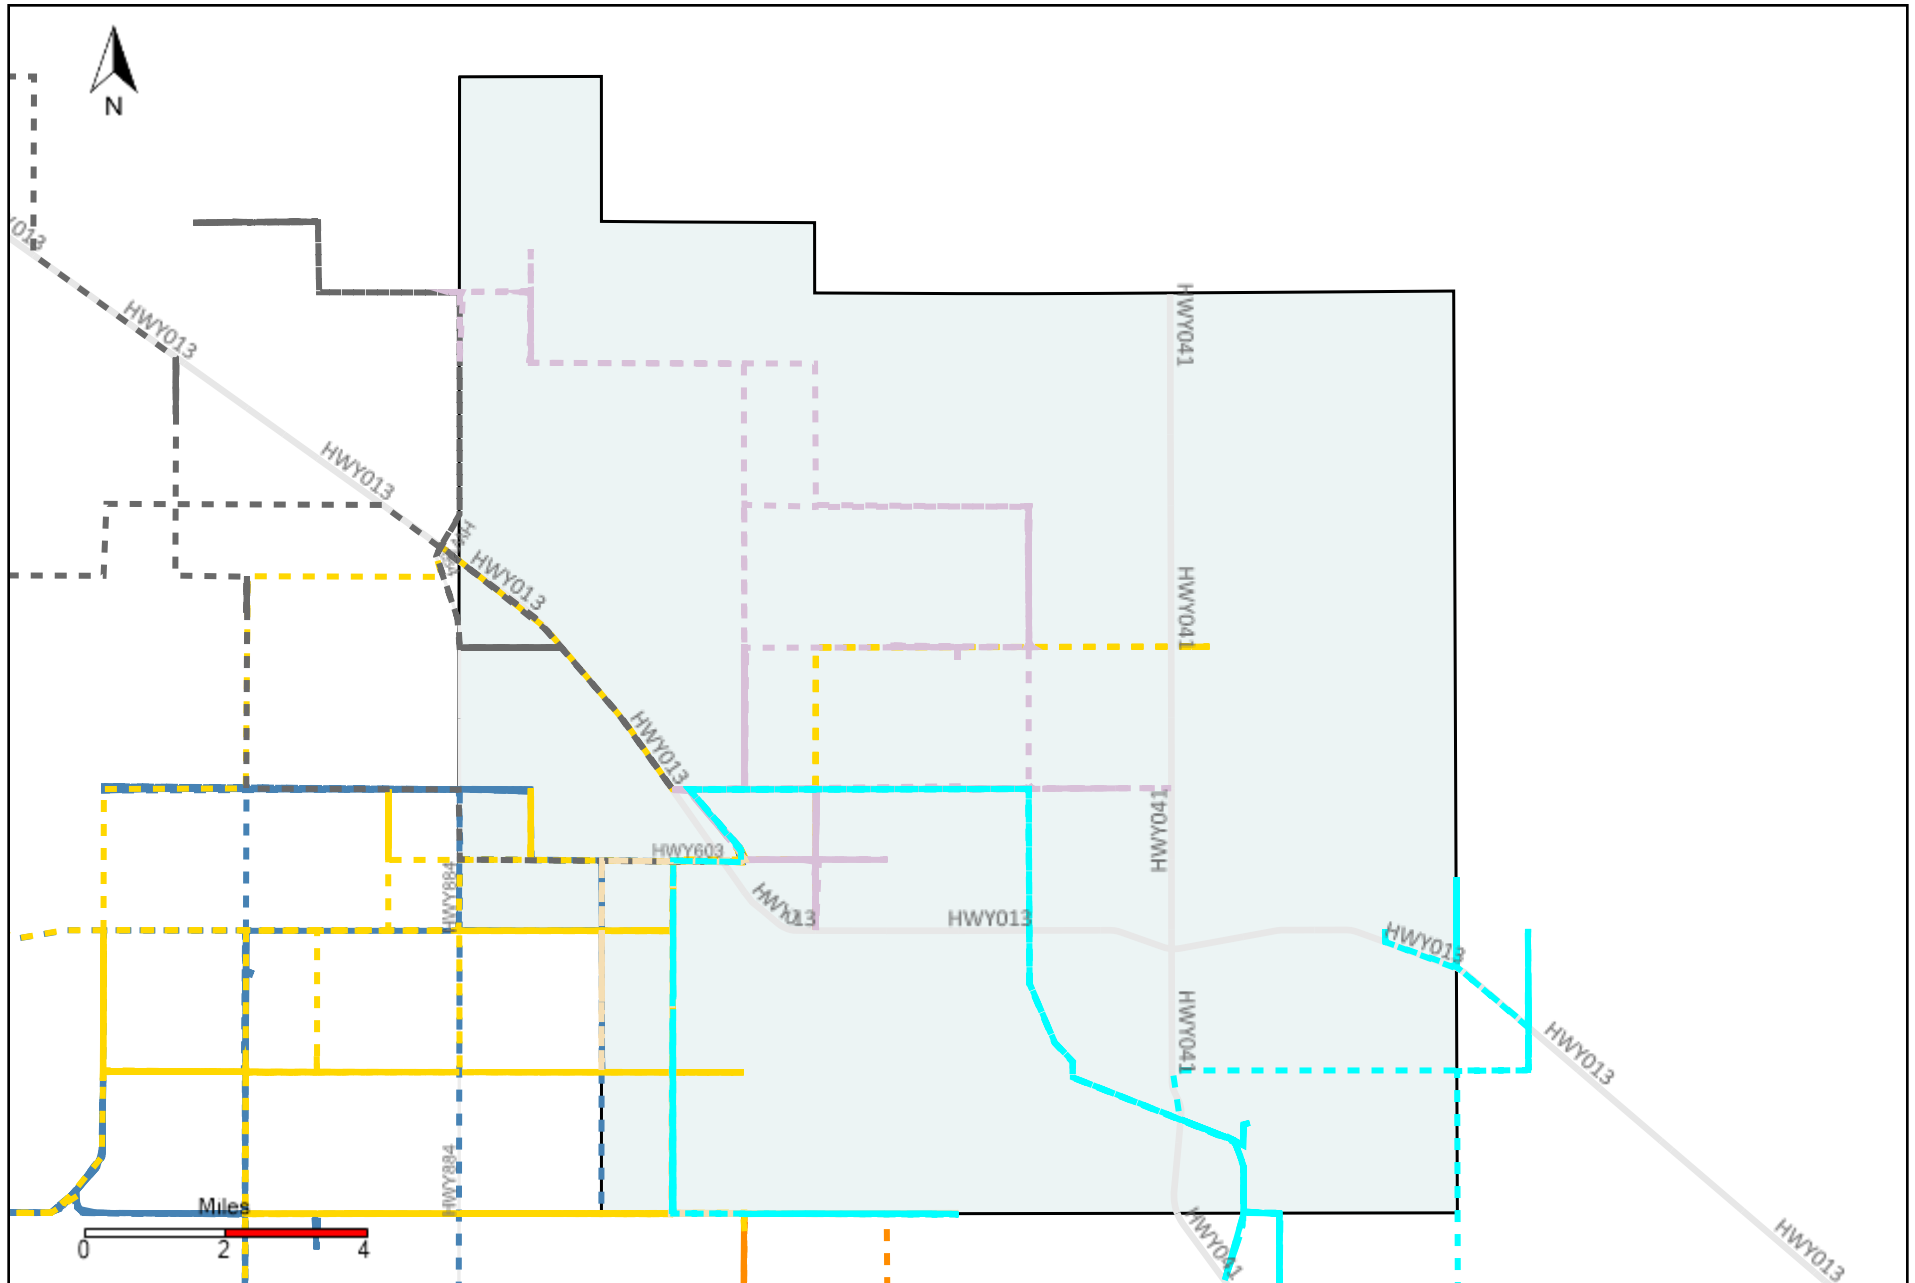

Division: 6 Grader Report(2020-10-18 ~ 2020-10-24)

Vehicle Name List	Total Distance(km)	Total Hours
*****	2518.3	242 hrs 16 min 0 sec