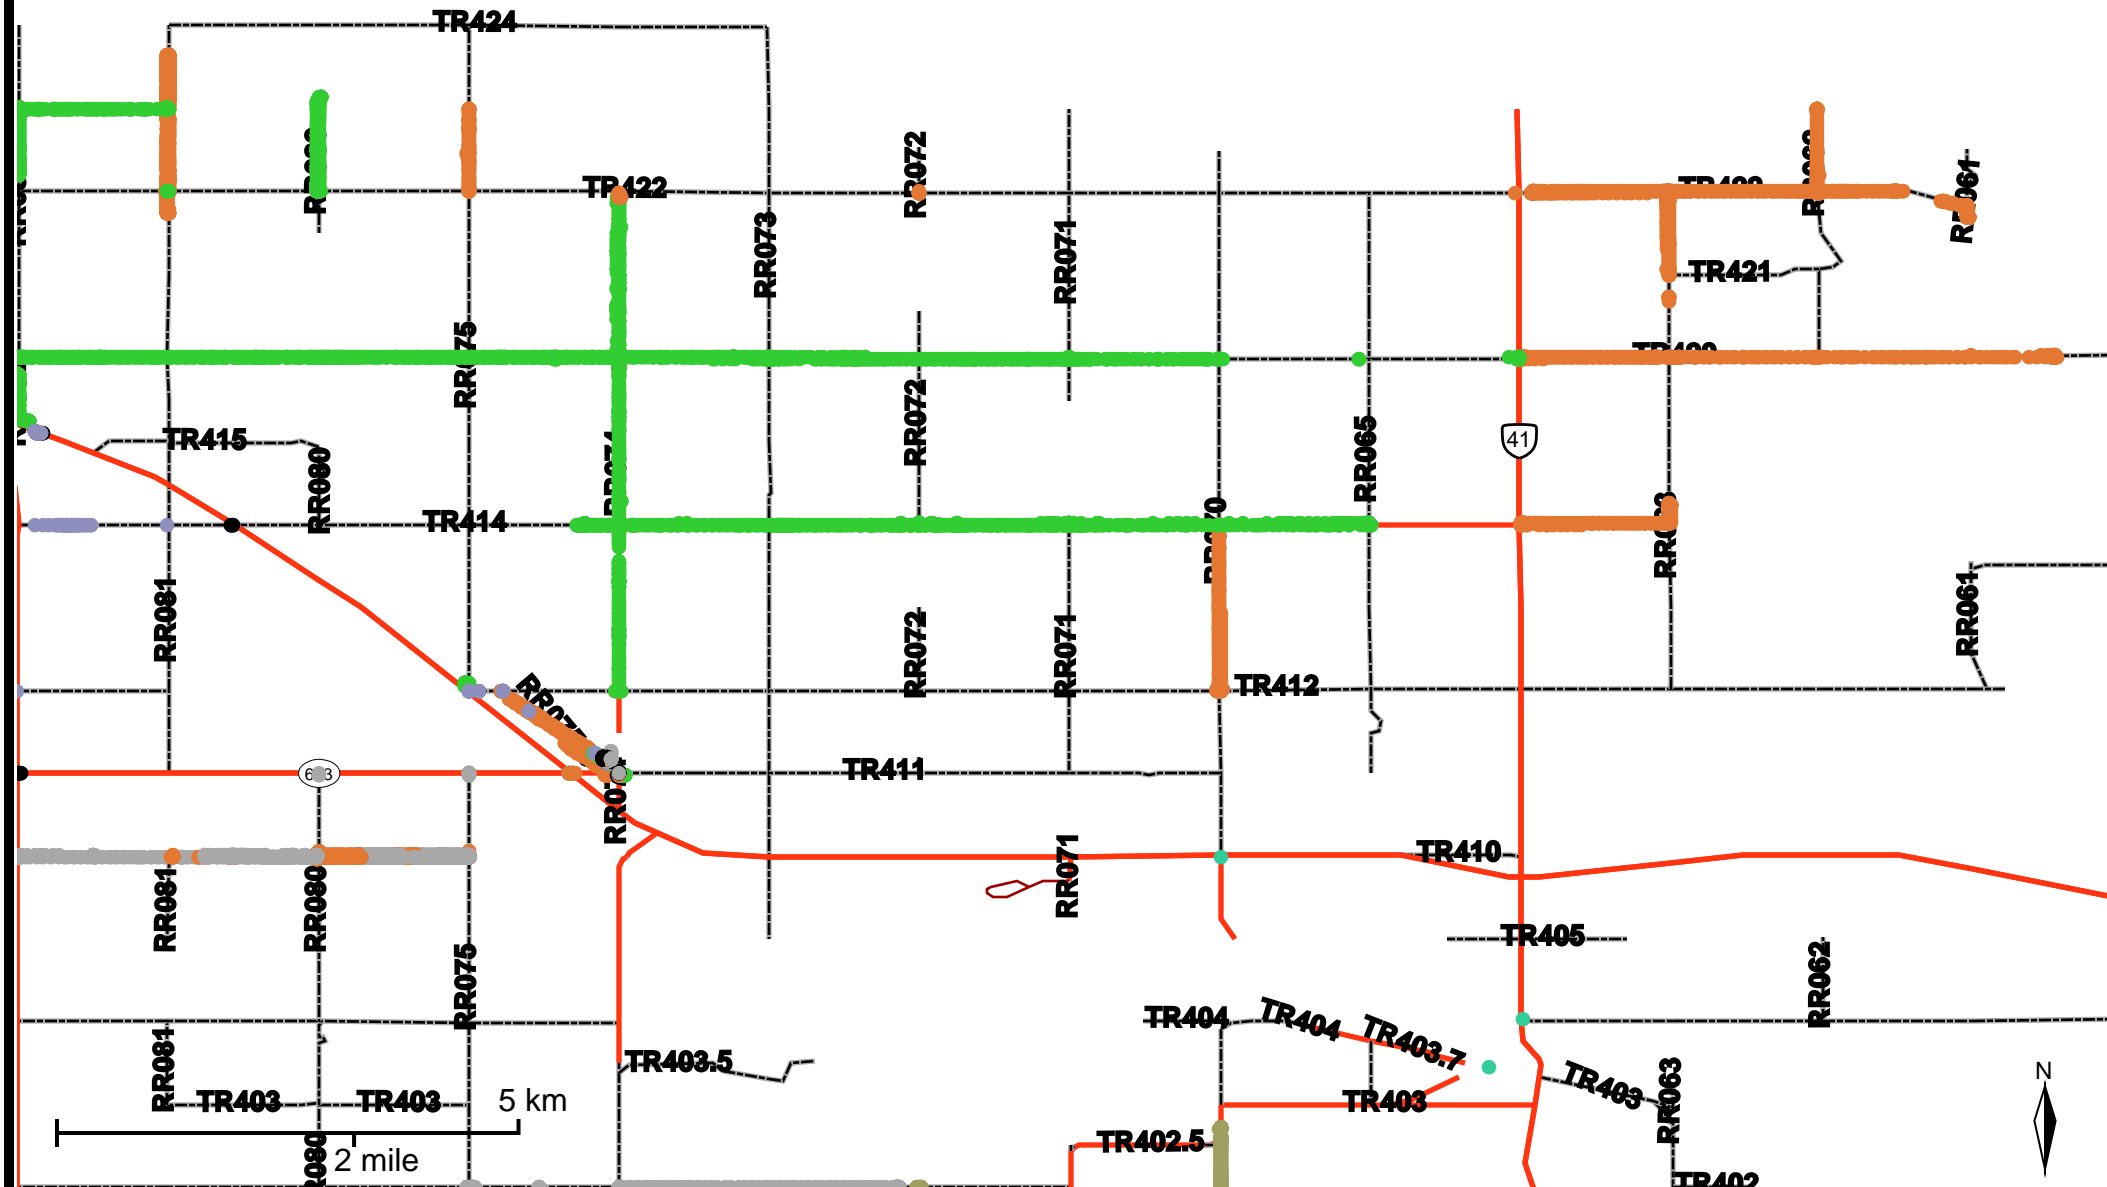

# Grader Activity Weekly Report

From Date: 2020-09-14  
 To Date: 2020-09-20  
 Electoral Division: 6  
 Total Distance(km): 402.6  
 Total Time(h): 121.6  
 Speed Threshold(km/h): 10