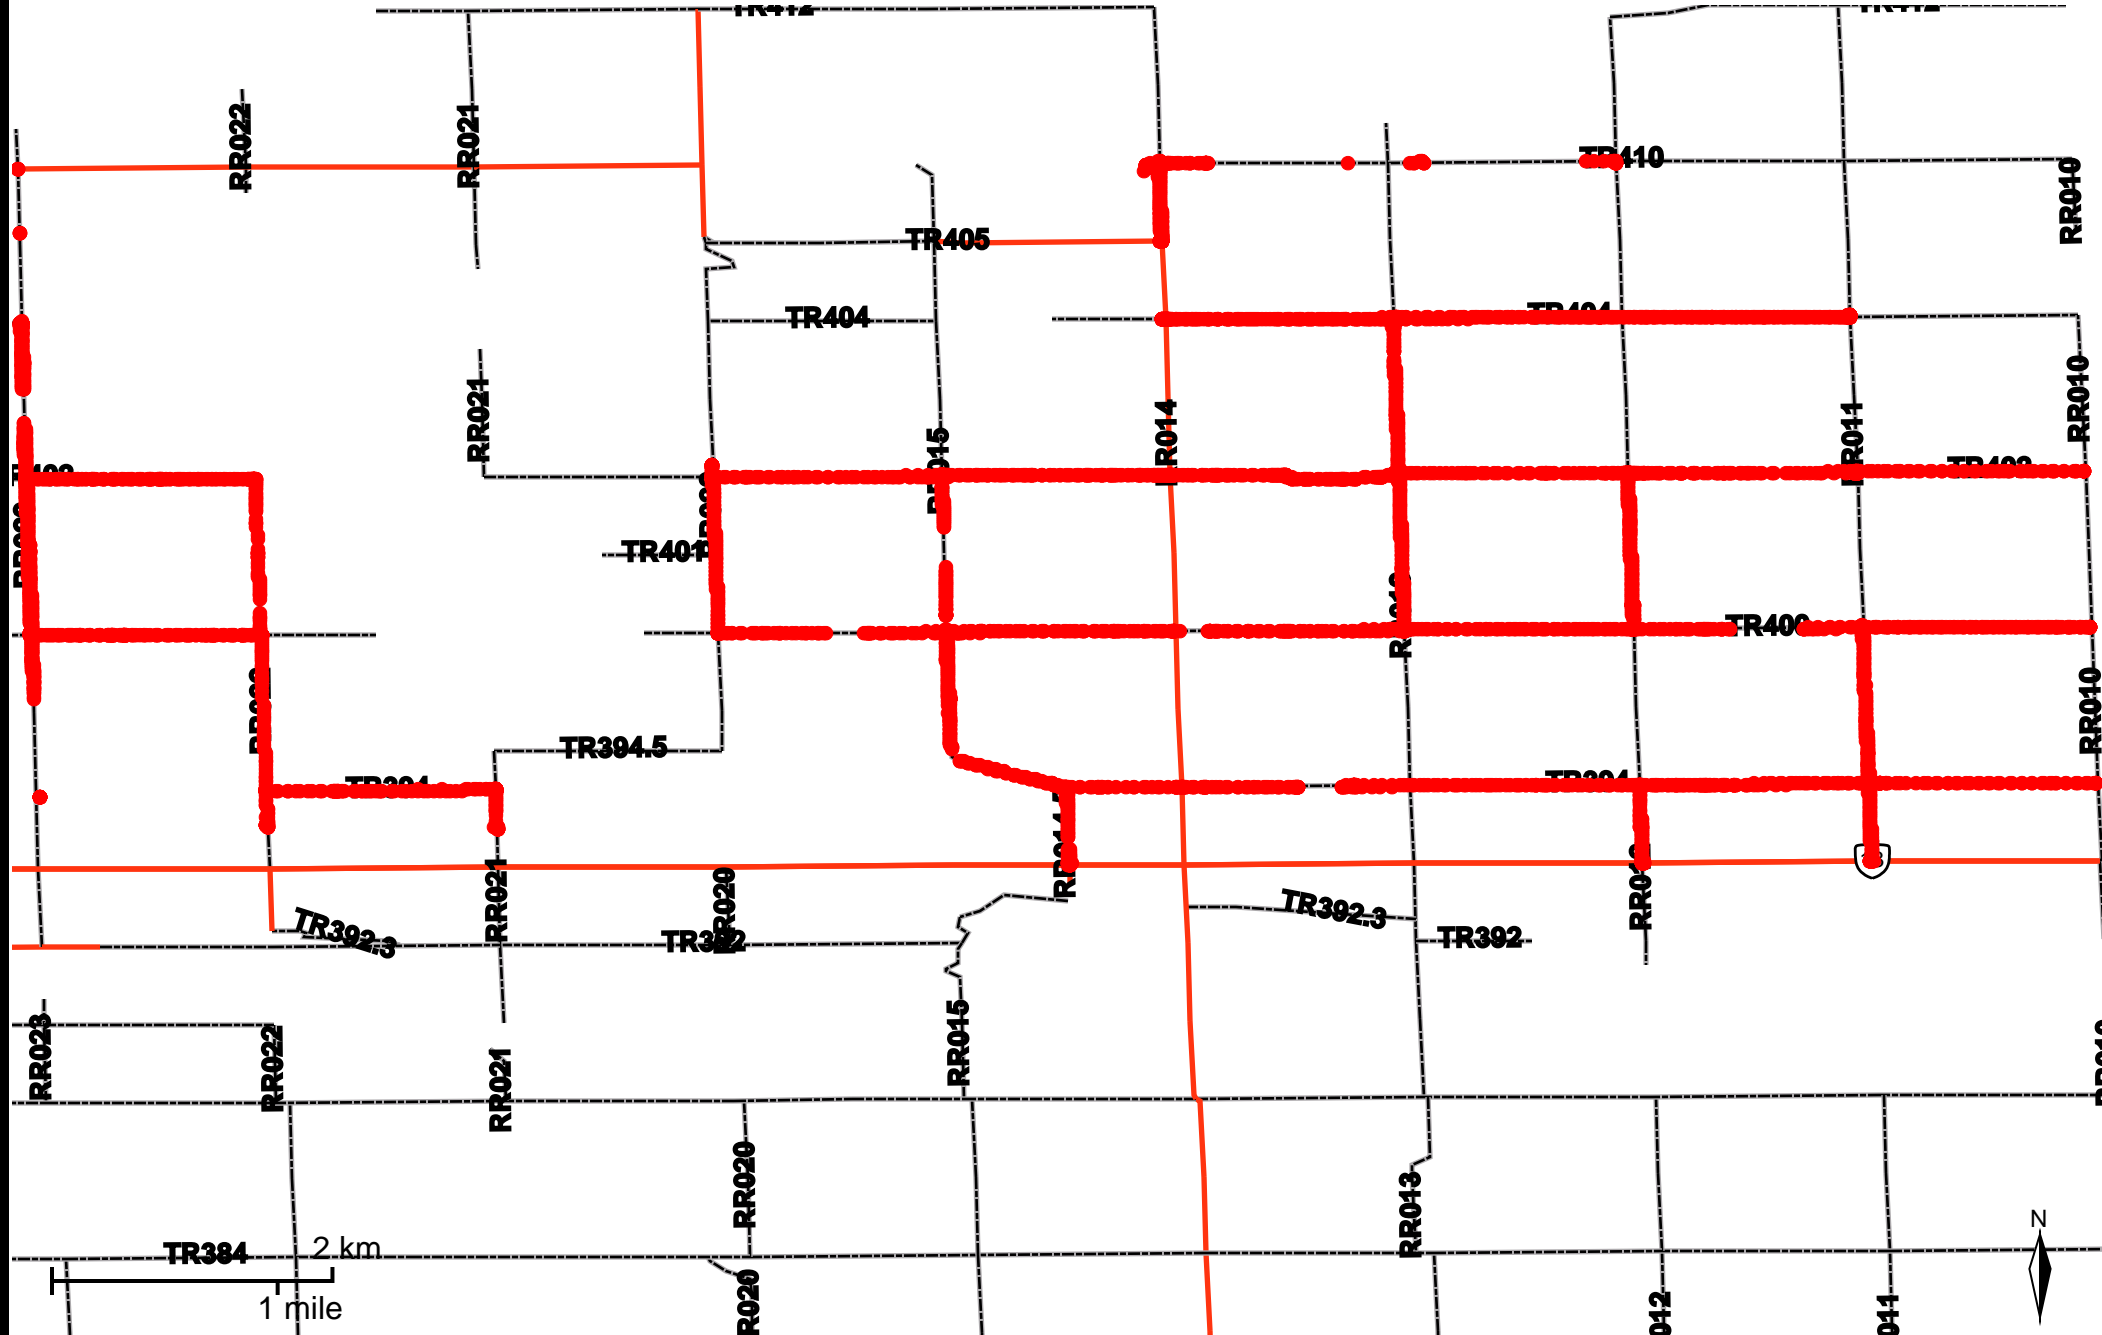

Grader Activity Weekly Report

From Date: 2020-09-14
To Date: 2020-09-20
Electoral Division: 2
Total Distance(km): 261.6
Total Time(h): 51.1
Speed Threshold(km/h): 10