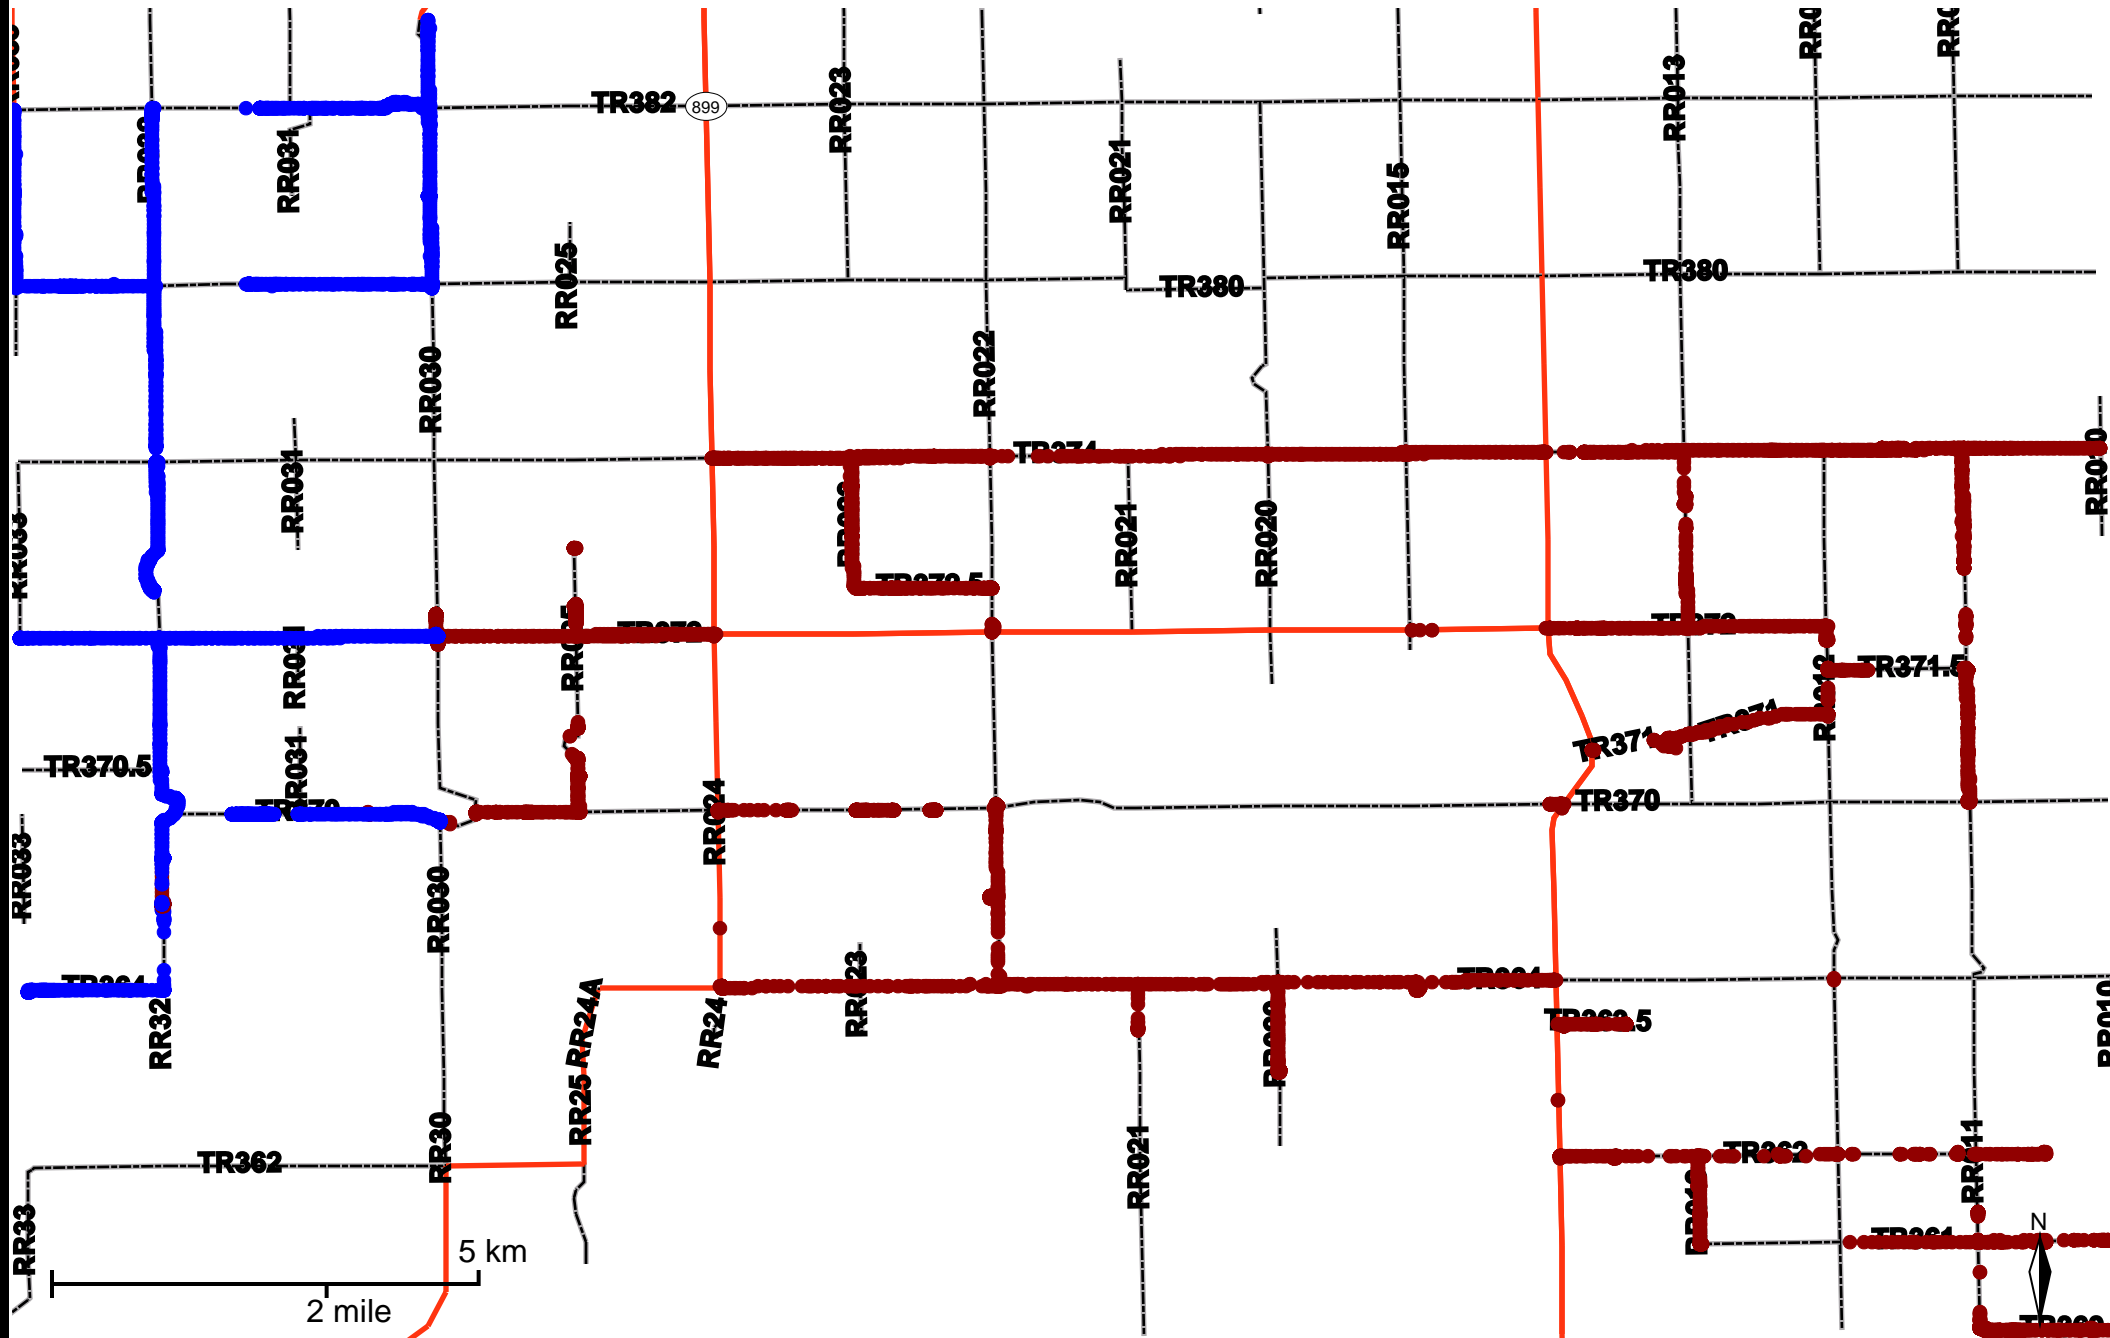

Grader Activity Weekly Report

From Date: 2020-09-14
To Date: 2020-09-20
Electoral Division: 1
Total Distance(km): 301.5
Total Time(h): 79.4
Speed Threshold(km/h): 10