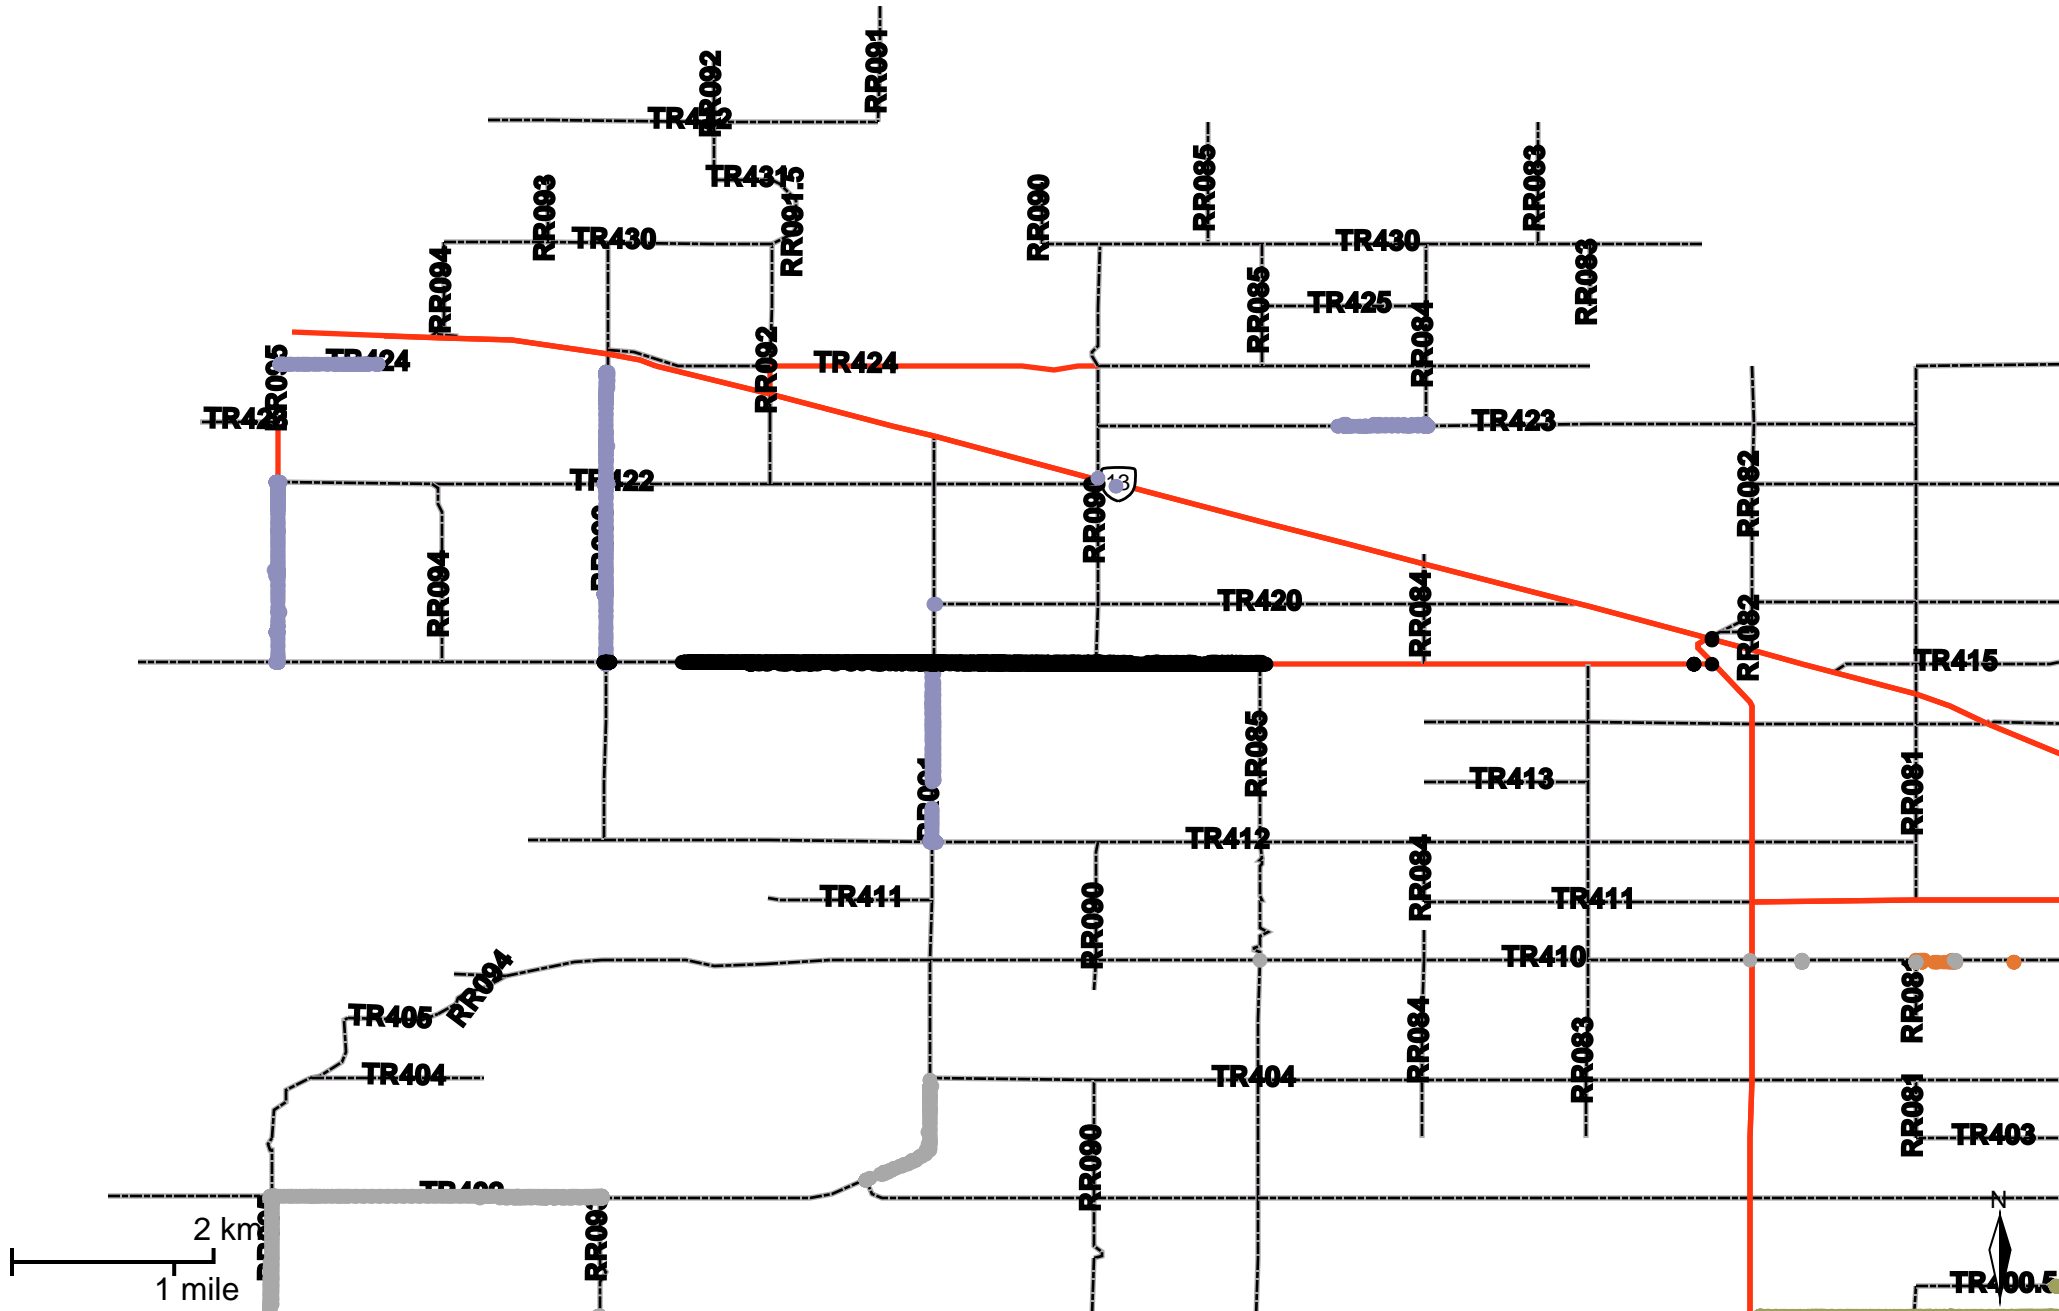

# Grader Activity Weekly Report

From Date: 2020-09-07  
To Date: 2020-09-13  
Electoral Division: 7  
Total Distance(km): 223.7  
Total Time(h): 47.3  
Speed Threshold(km/h): 10