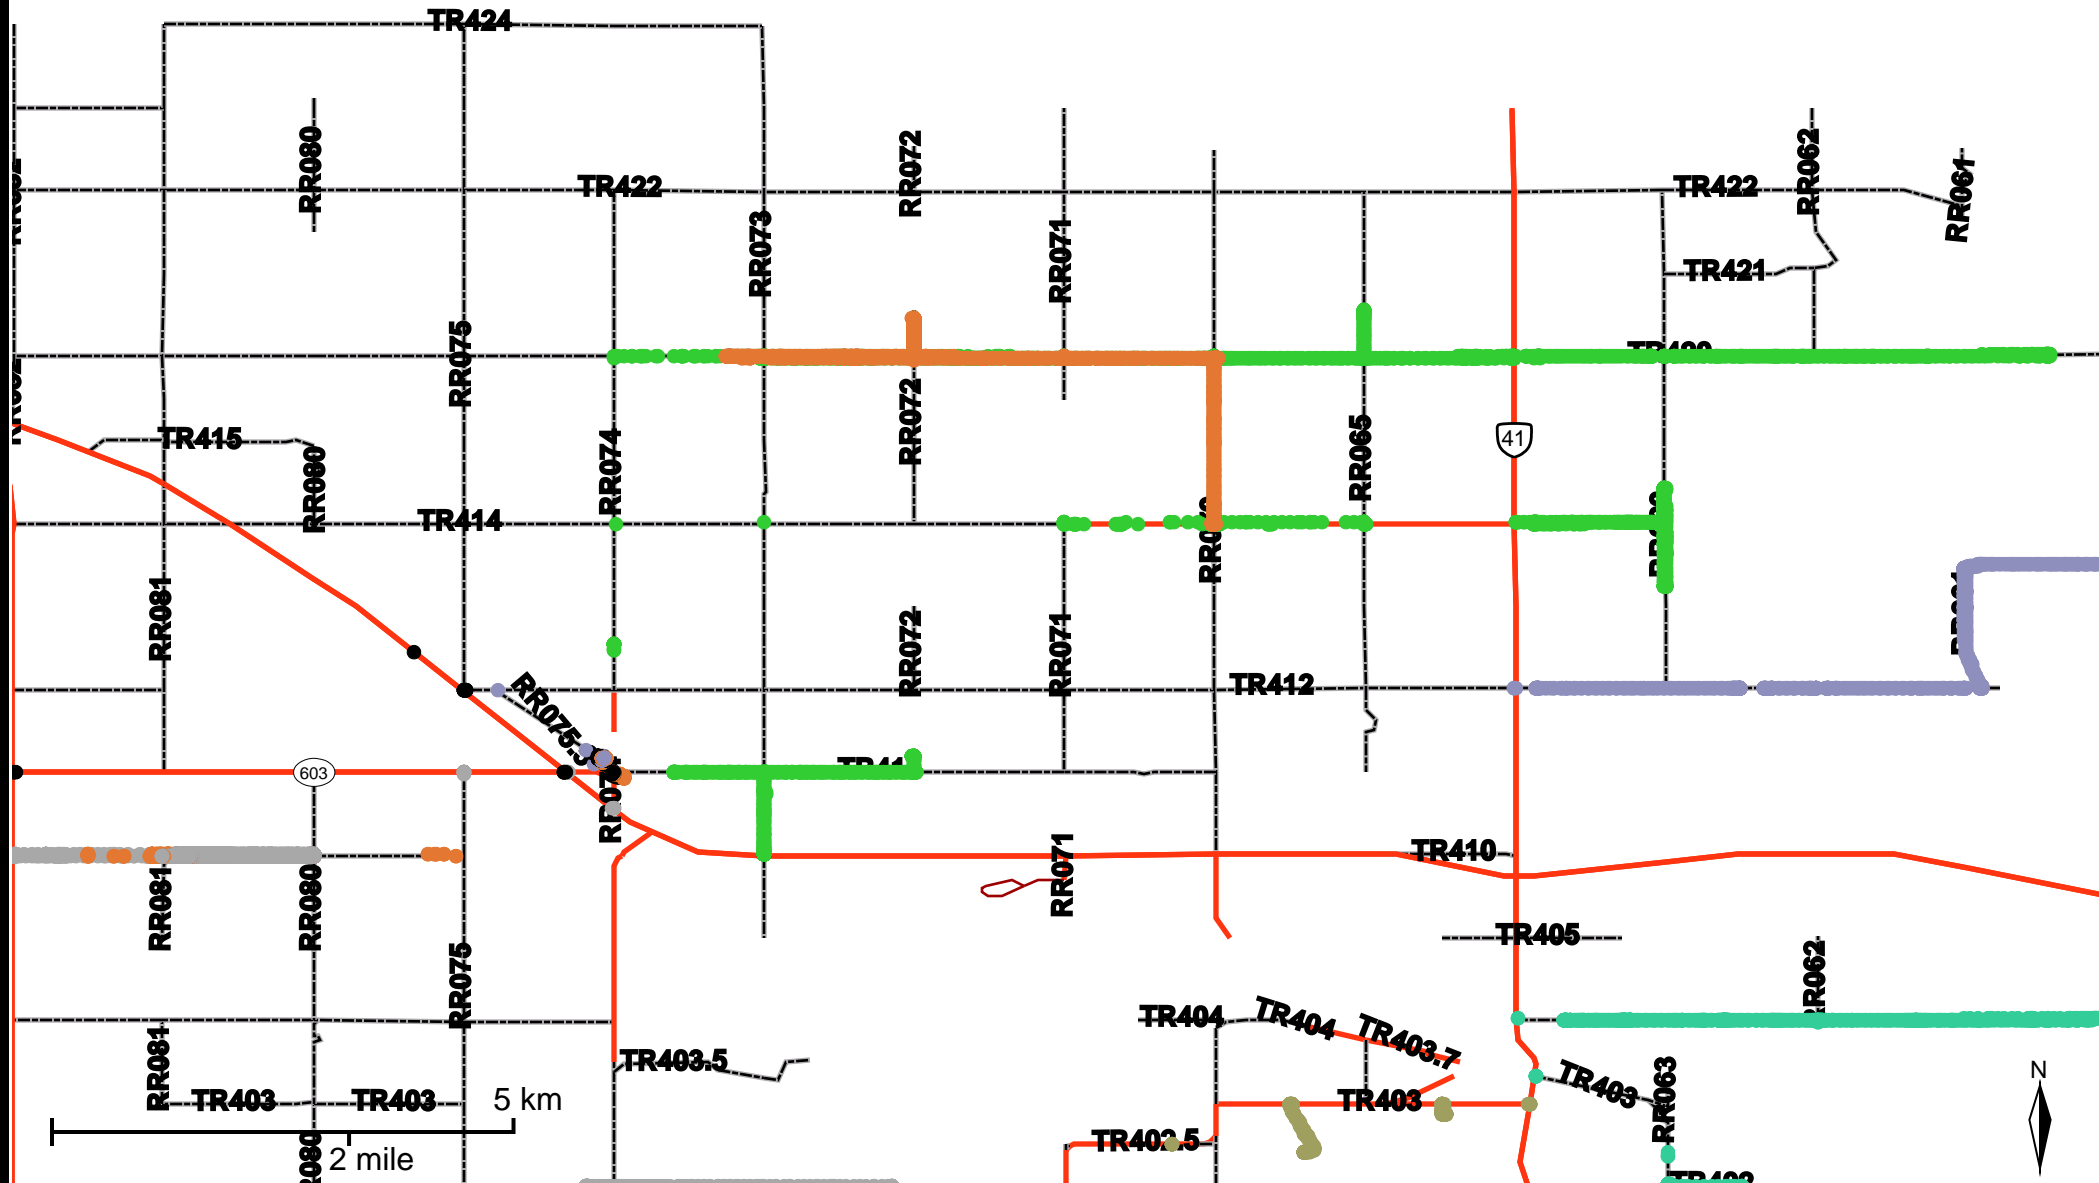

Grader Activity Weekly Report

From Date: 2020-09-07
To Date: 2020-09-13
Electoral Division: 6
Total Distance(km): 407.8
Total Time(h): 134.7
Speed Threshold(km/h): 10