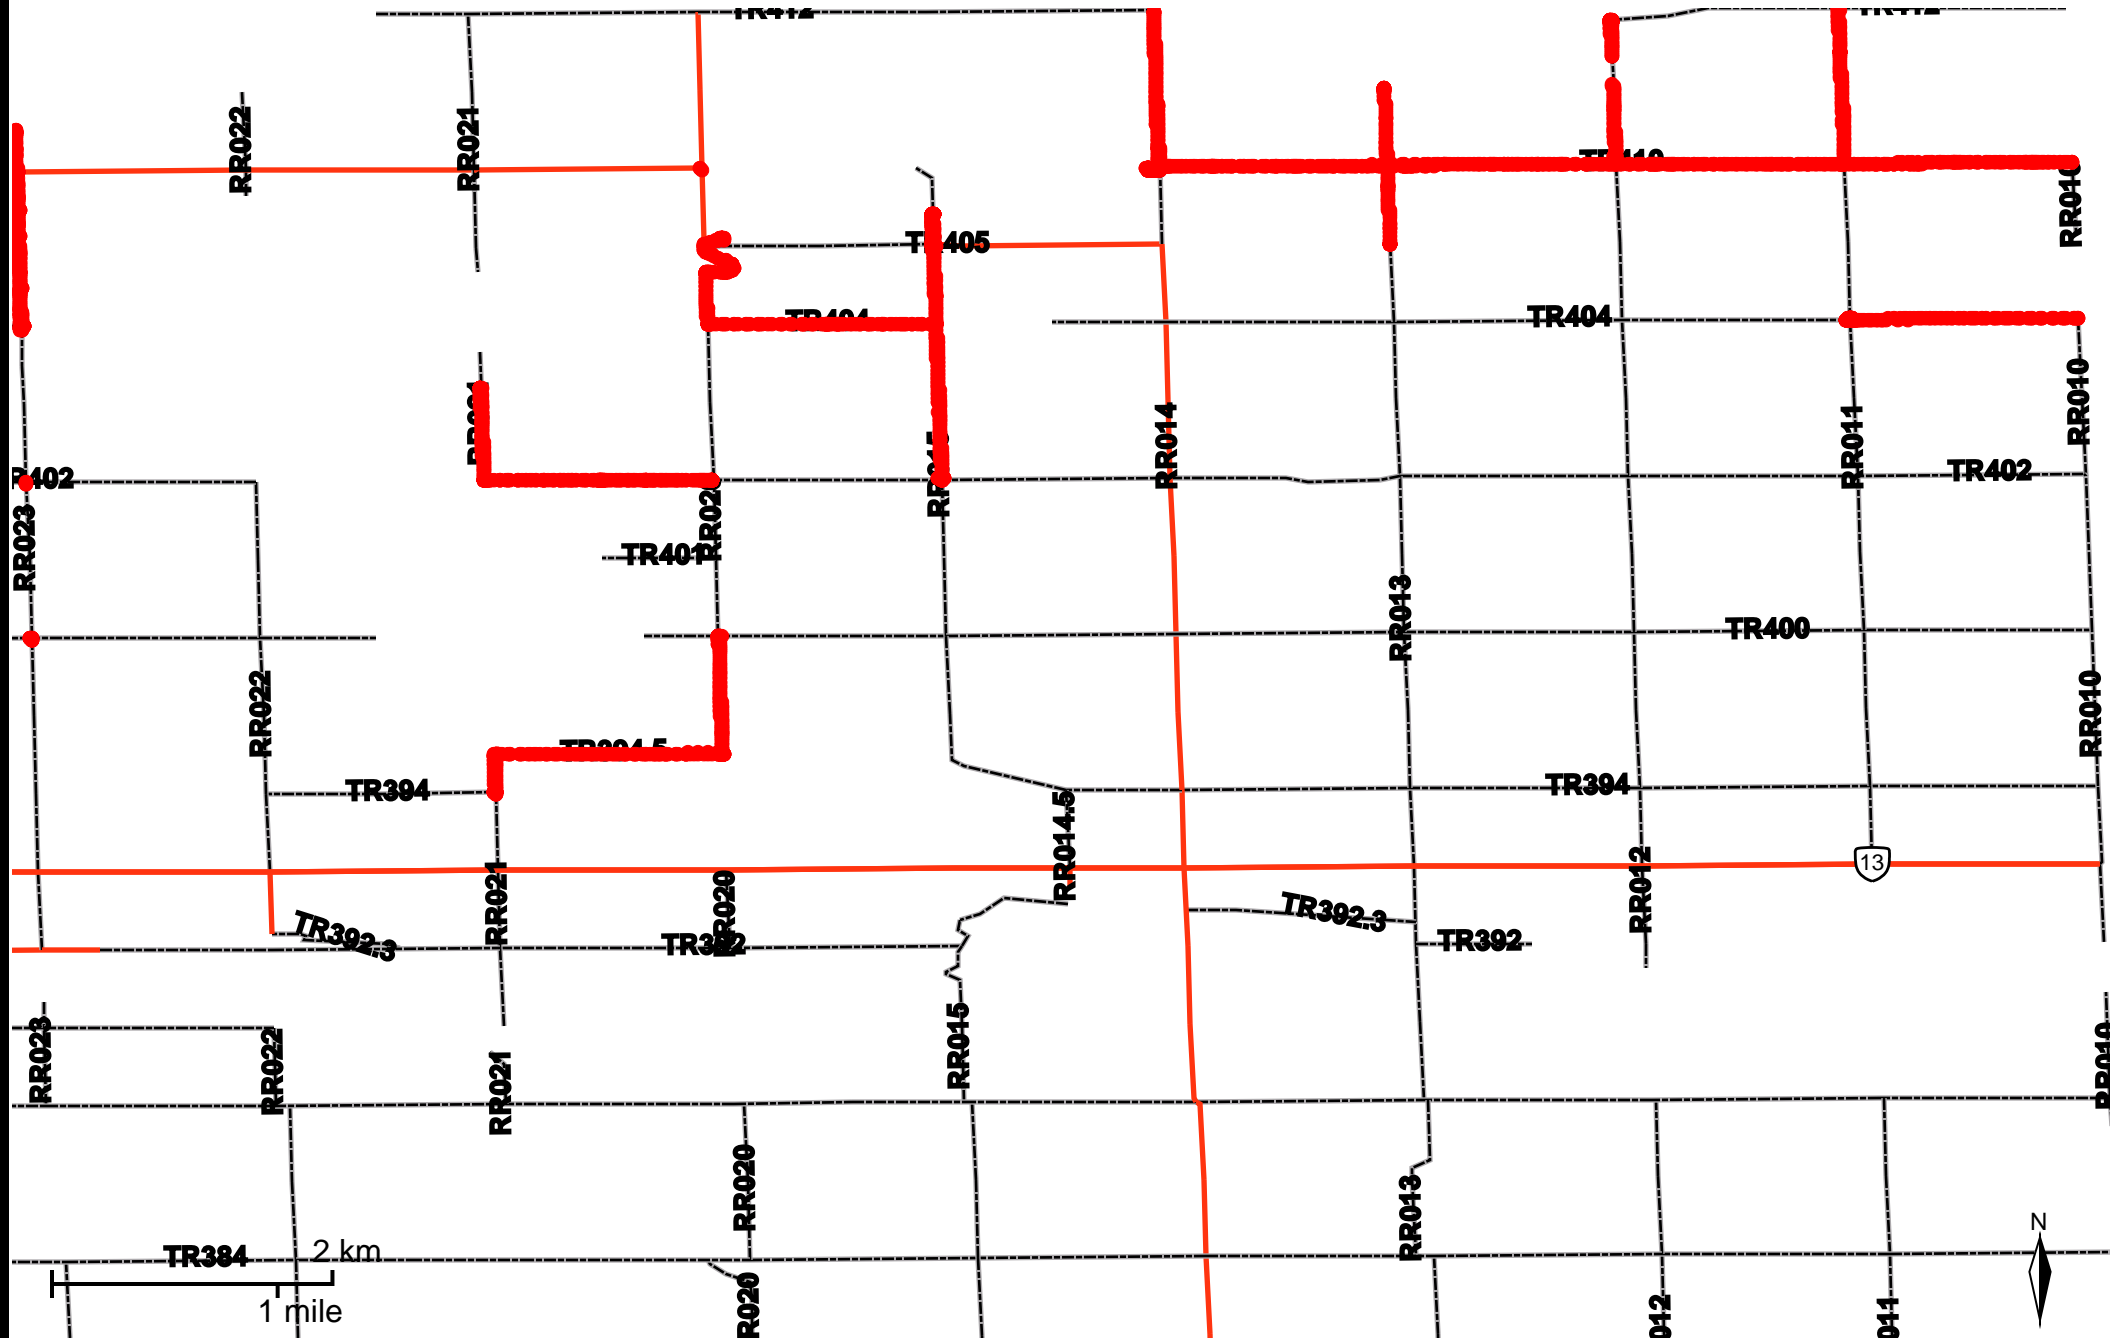

Grader Activity Weekly Report

2 km
1 mile

From Date: 2020-09-07
To Date: 2020-09-13
Electoral Division: 2
Total Distance(km): 151.8
Total Time(h): 21.7
Speed Threshold(km/h): 10