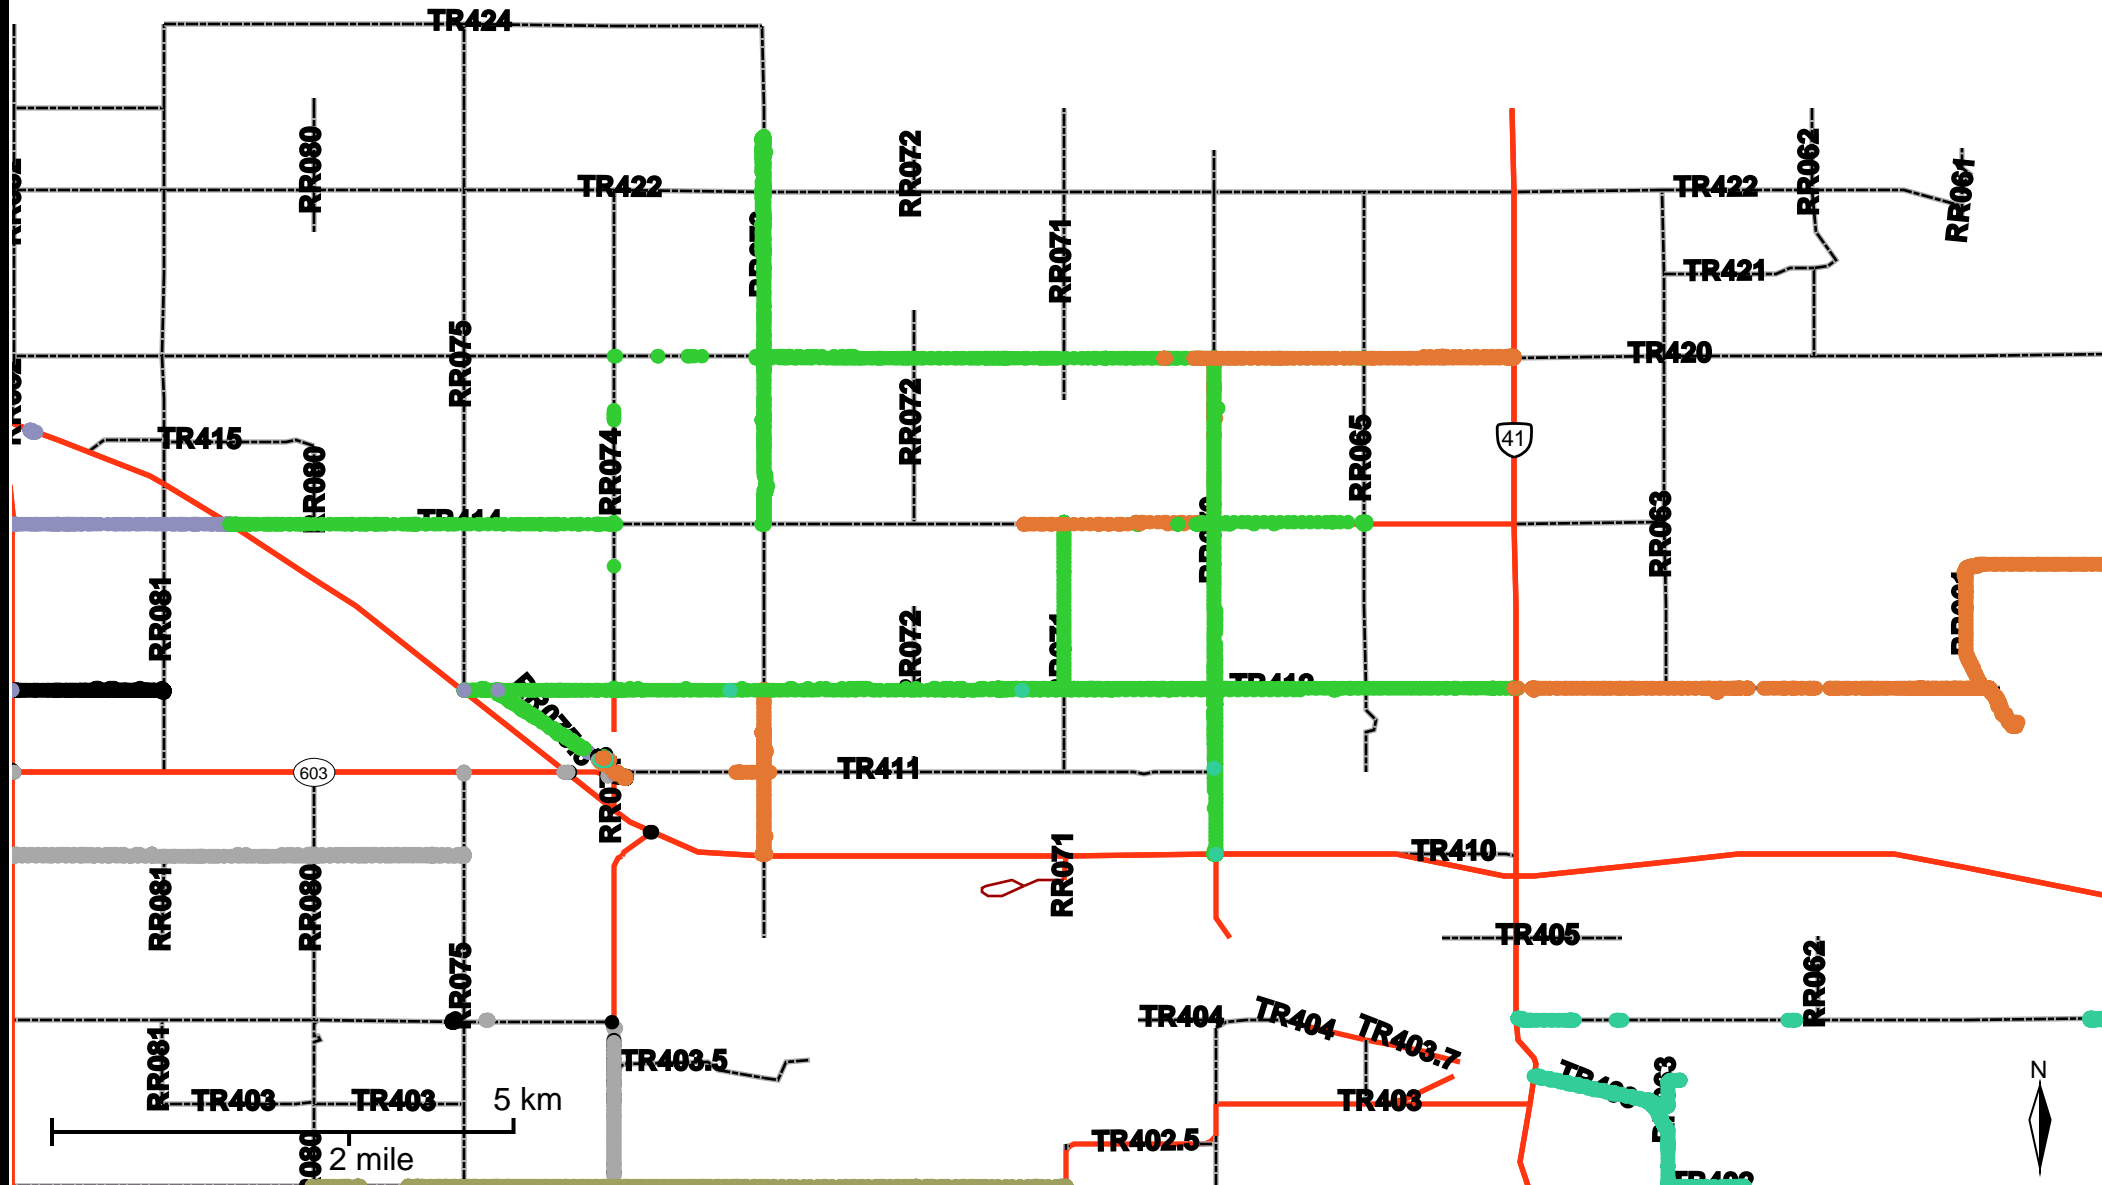

# Grader Activity Weekly Report

From Date: 2020-09-21  
To Date: 2020-09-27  
Electoral Division: 6  
Total Distance(km): 357.5  
Total Time(h): 108.8  
Speed Threshold(km/h): 10