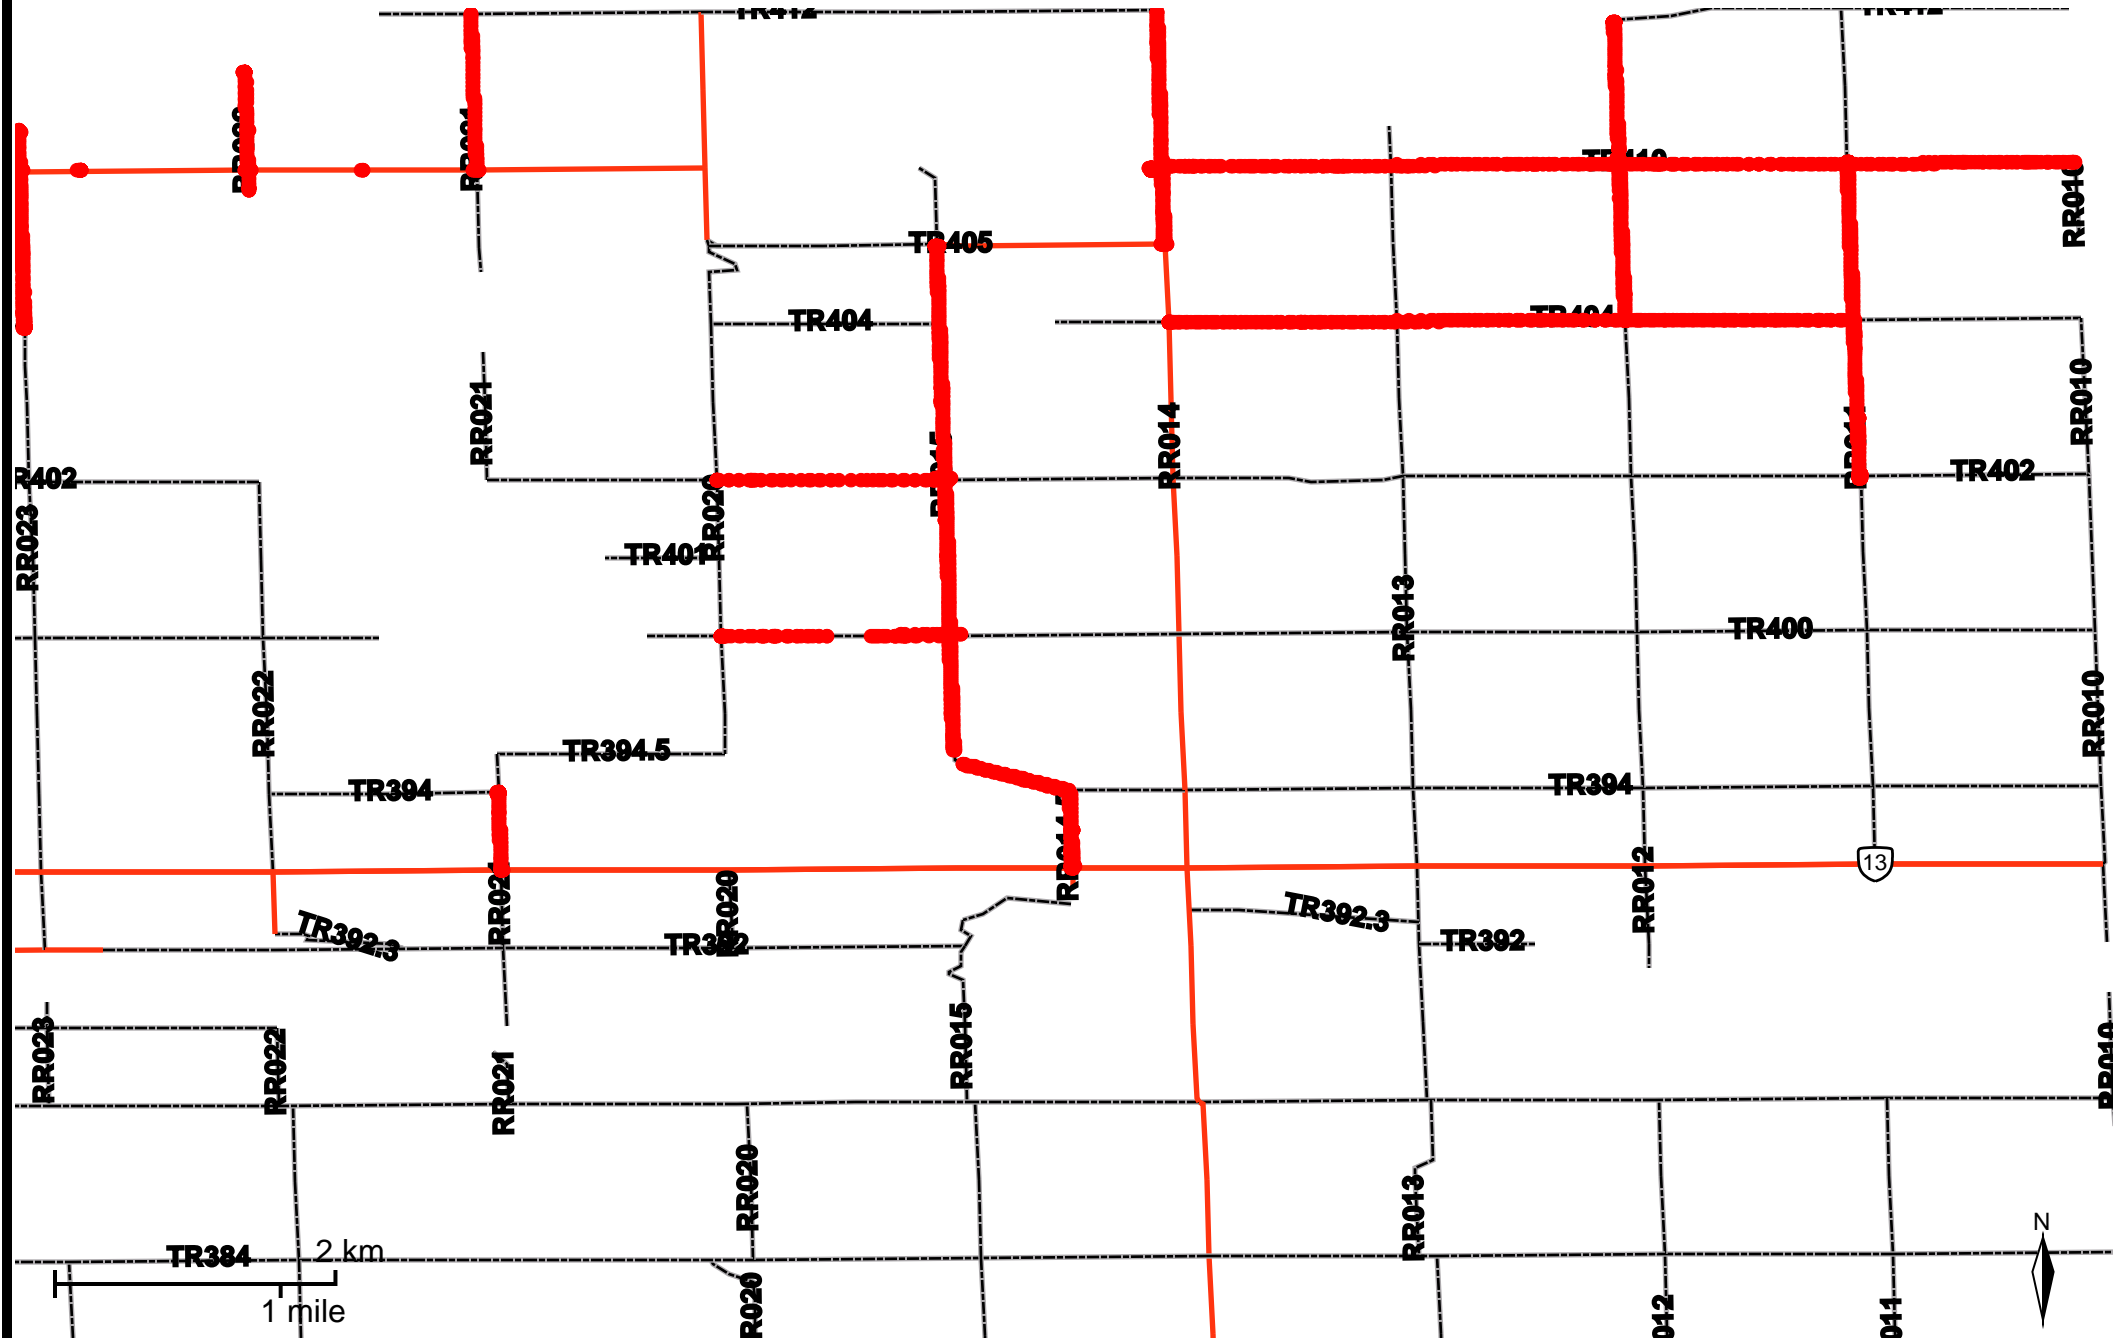

Grader Activity Weekly Report

From Date: 2020-09-21
To Date: 2020-09-27
Electoral Division: 2
Total Distance(km): 226.2
Total Time(h): 30
Speed Threshold(km/h): 10