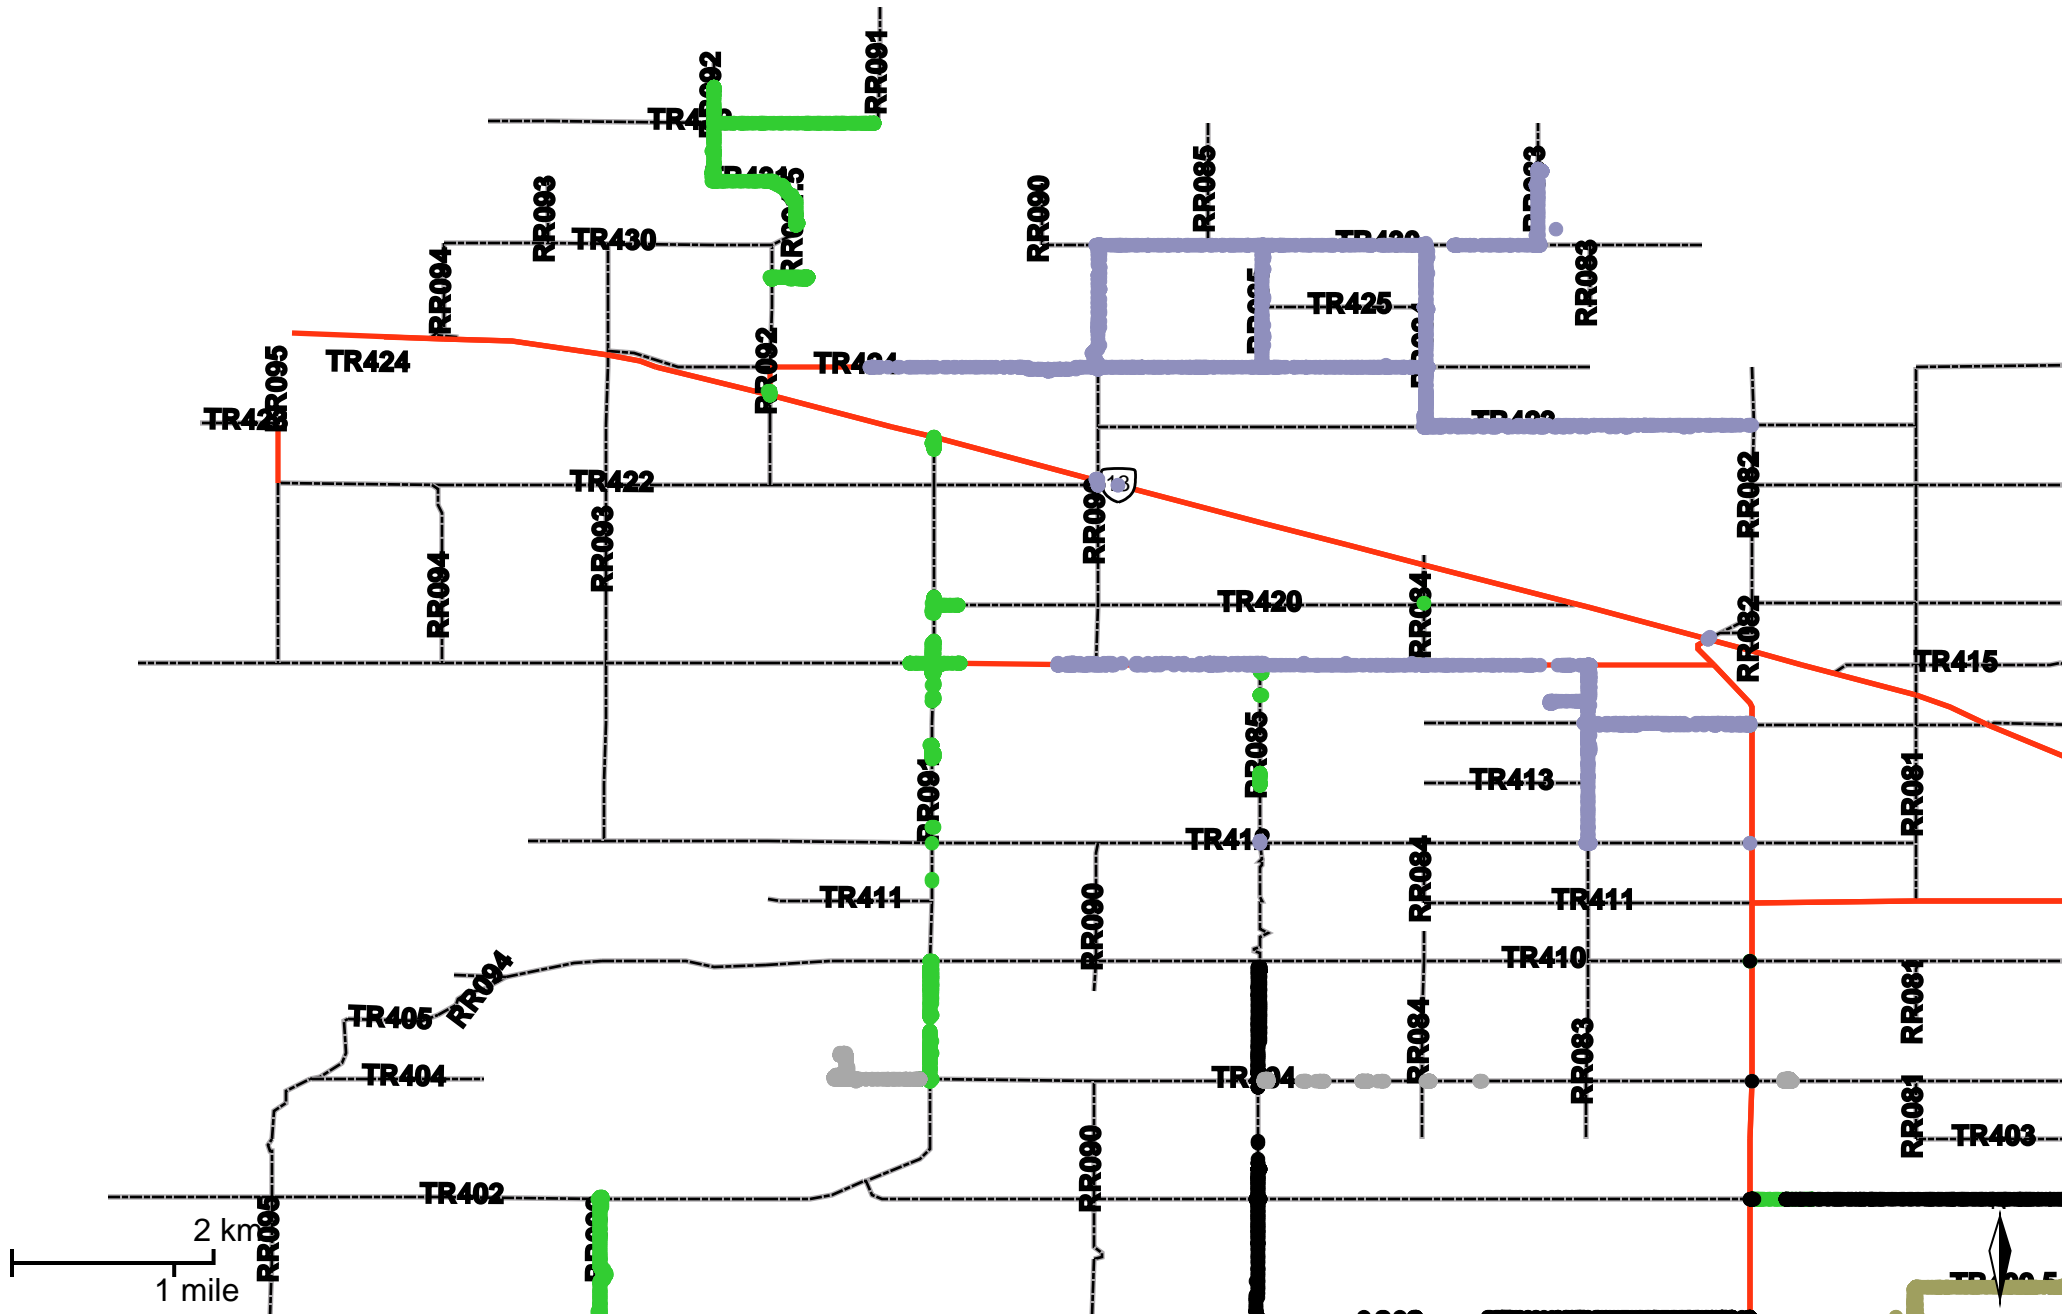

Grader Activity Weekly Report

From Date: 2020-08-24
To Date: 2020-08-30
Electoral Division: 7
Total Distance(km): 236.7
Total Time(h): 36.2
Speed Threshold(km/h): 10