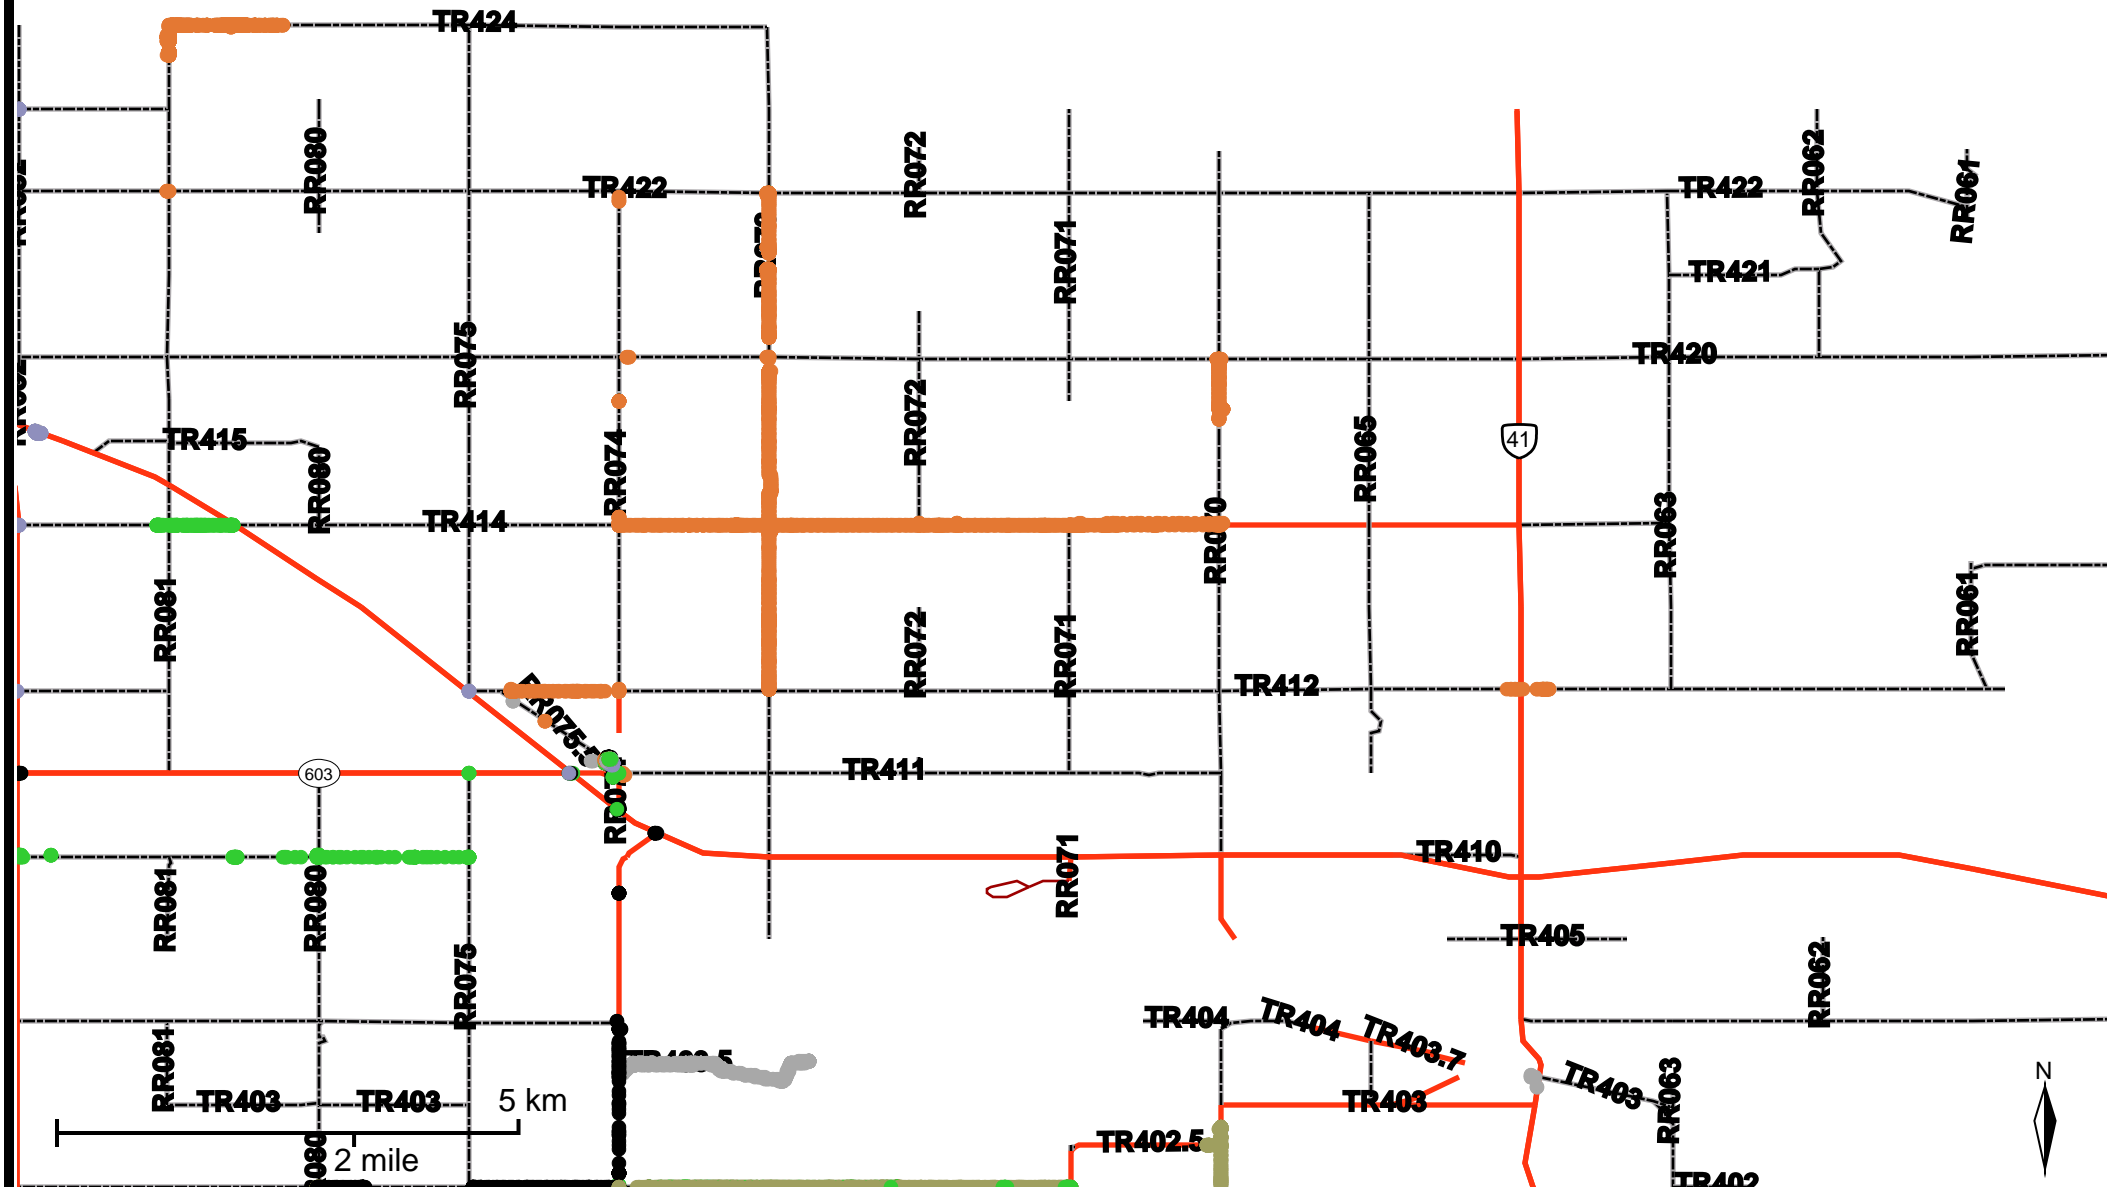

Grader Activity Weekly Report

From Date: 2020-08-24
To Date: 2020-08-30
Electoral Division: 6
Total Distance(km): 221.2
Total Time(h): 191
Speed Threshold(km/h): 10