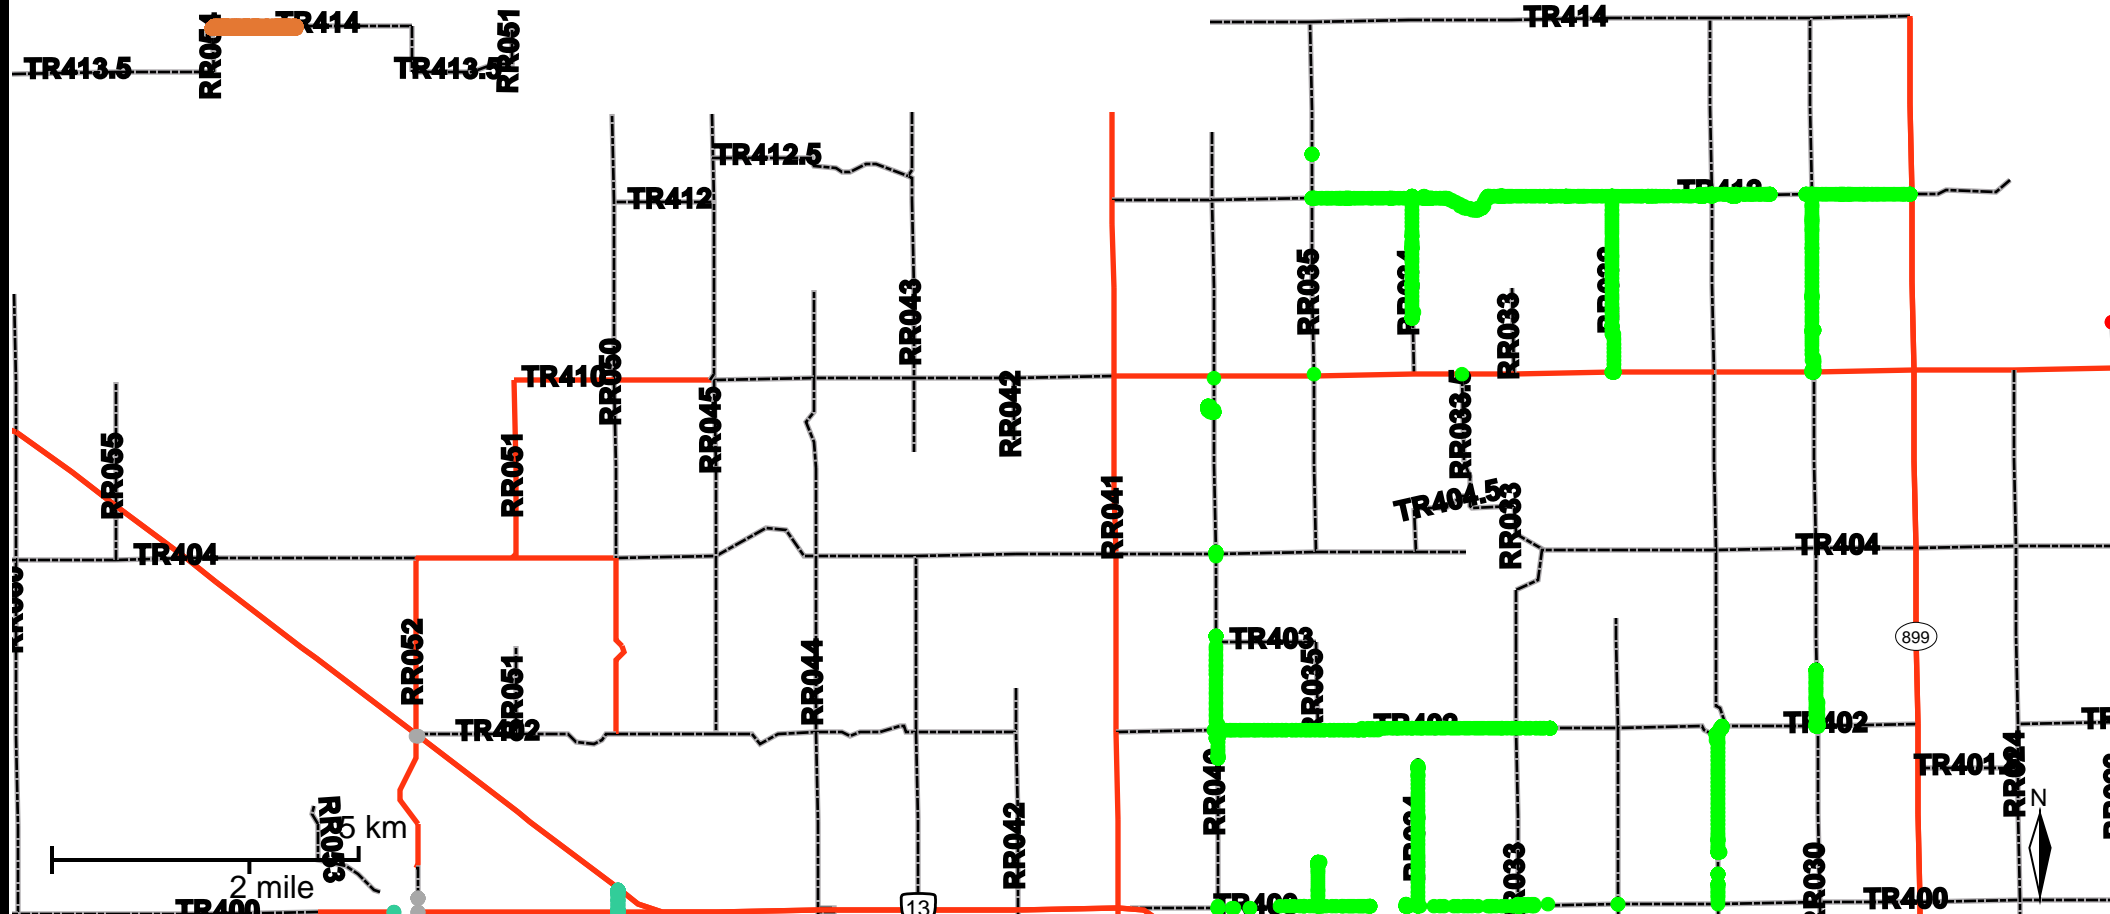

Grader Activity Weekly Report

From Date: 2020-08-24
To Date: 2020-08-30
Electoral Division: 4
Total Distance(km): 121.9
Total Time(h): 32.9
Speed Threshold(km/h): 10