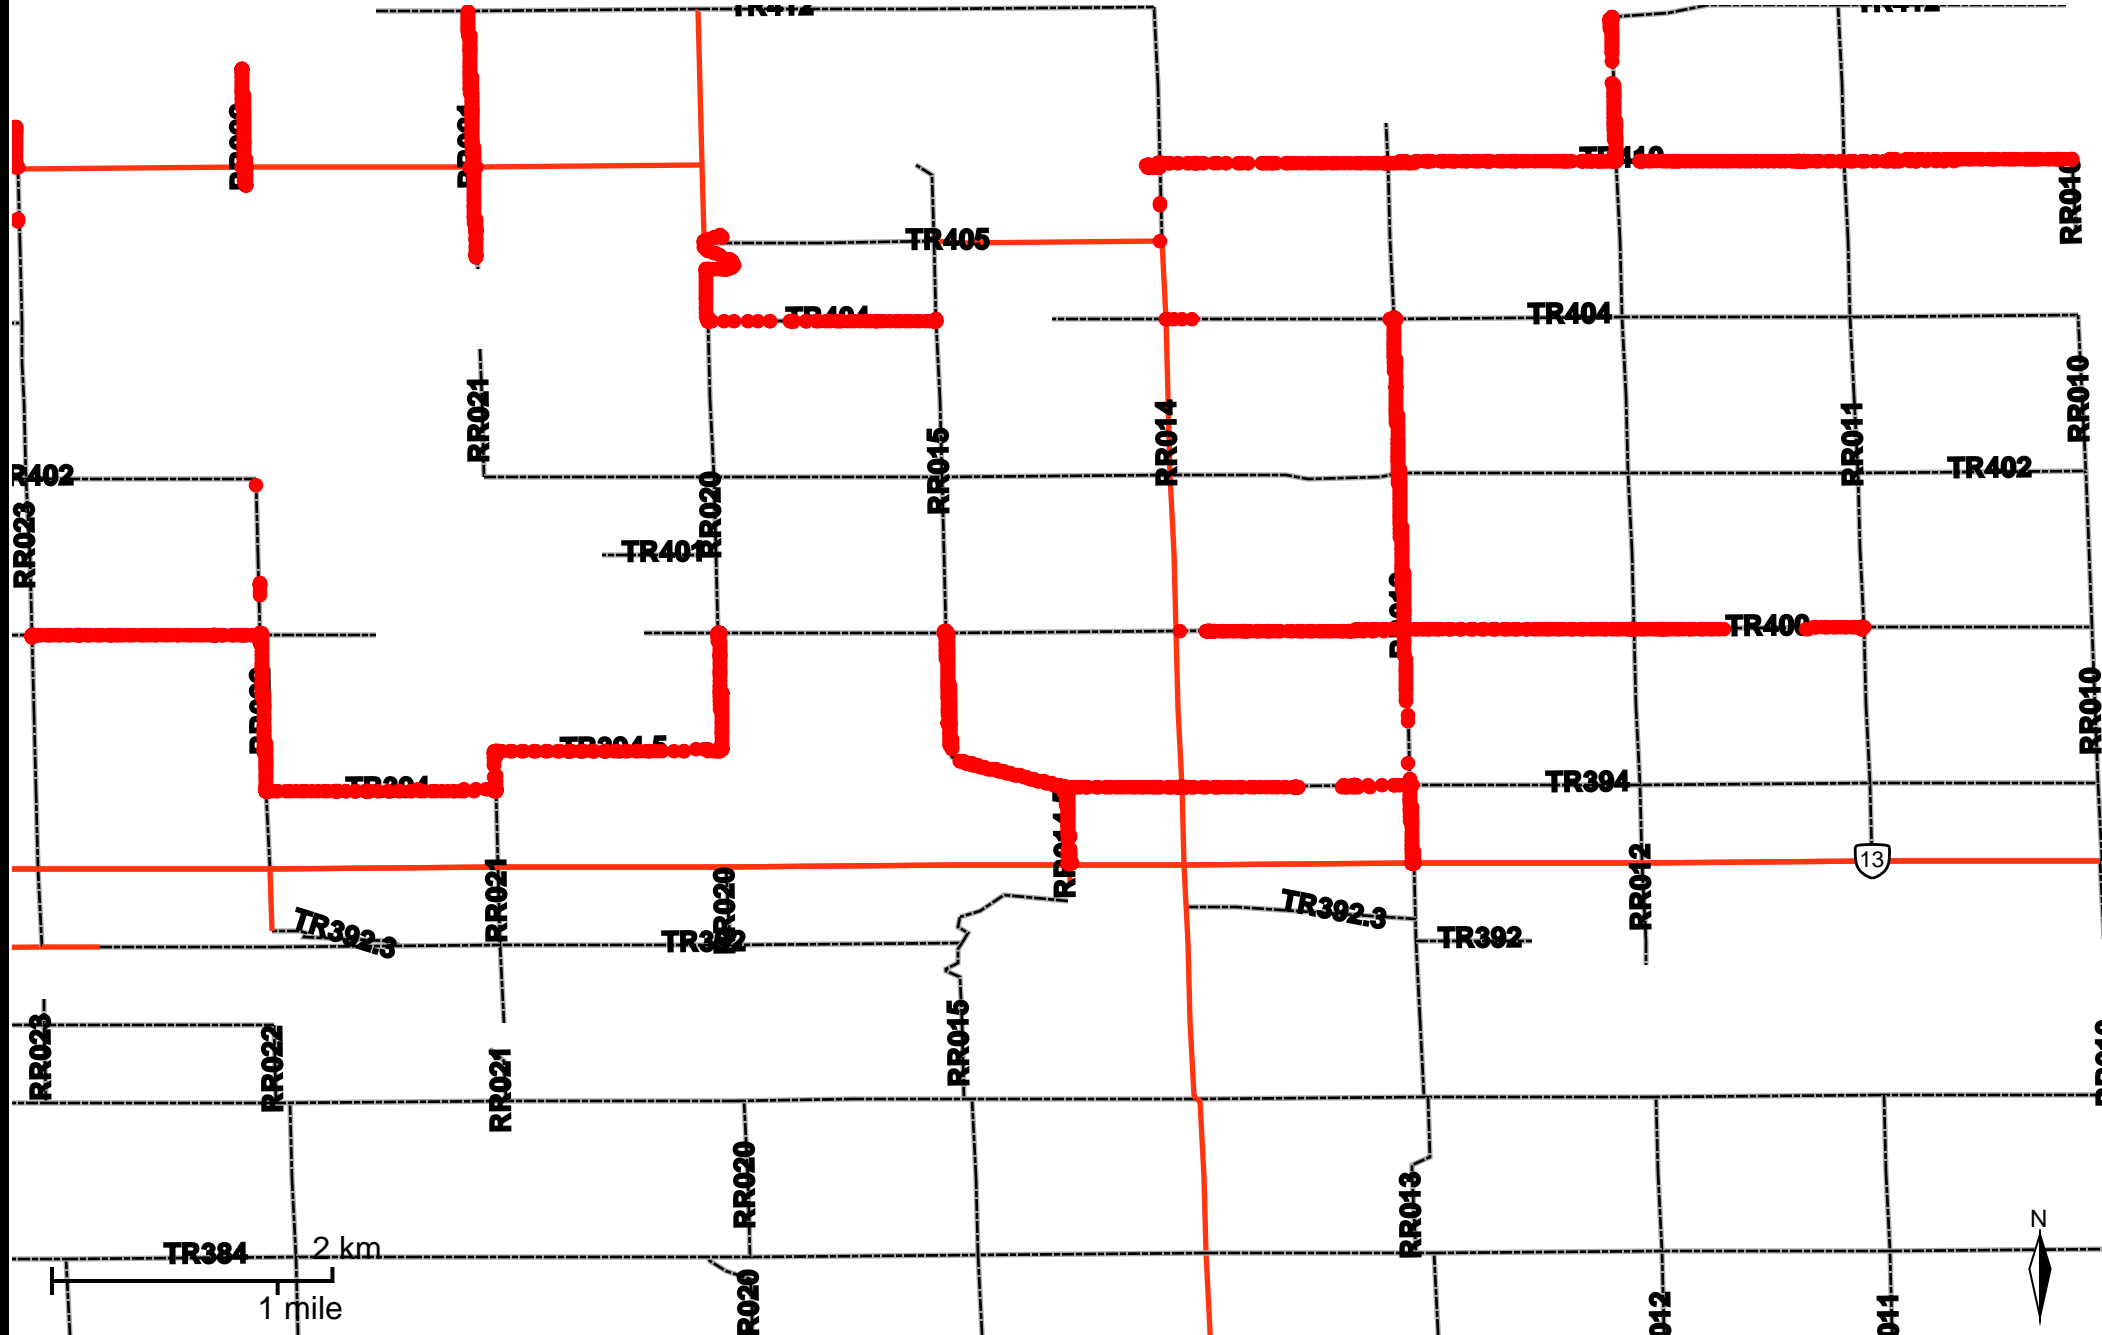

# Grader Activity Weekly Report

From Date: 2020-08-24  
To Date: 2020-08-30  
Electoral Division: 2  
Total Distance(km): 167.4  
Total Time(h): 37.6  
Speed Threshold(km/h): 10