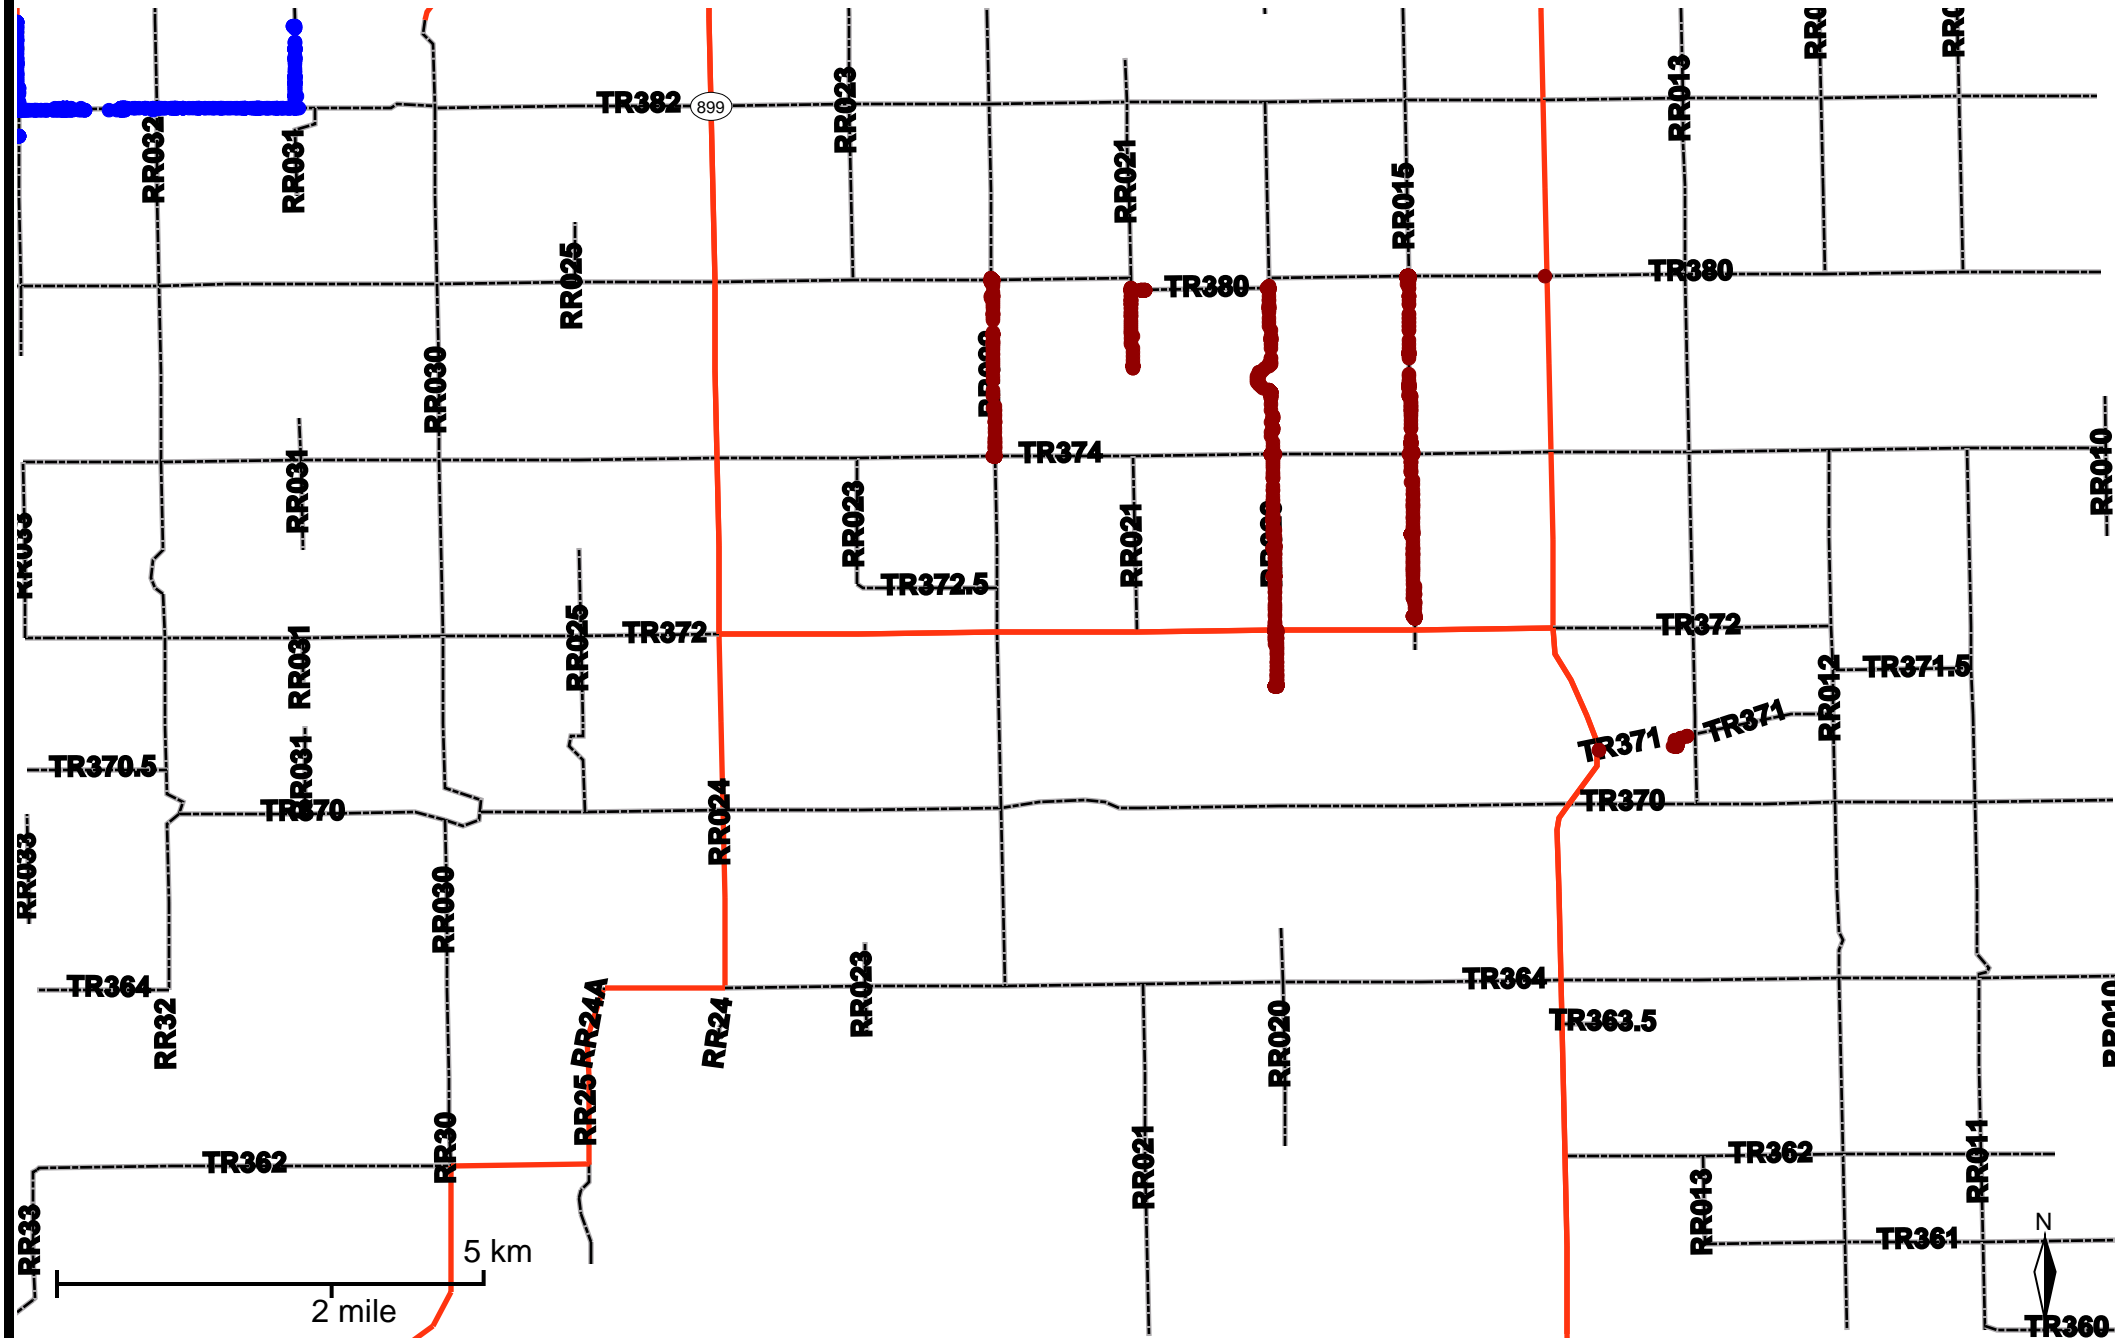

Grader Activity Weekly Report

From Date: 2020-08-24
To Date: 2020-08-30
Electoral Division: 1
Total Distance(km): 36
Total Time(h): 7.2
Speed Threshold(km/h): 10