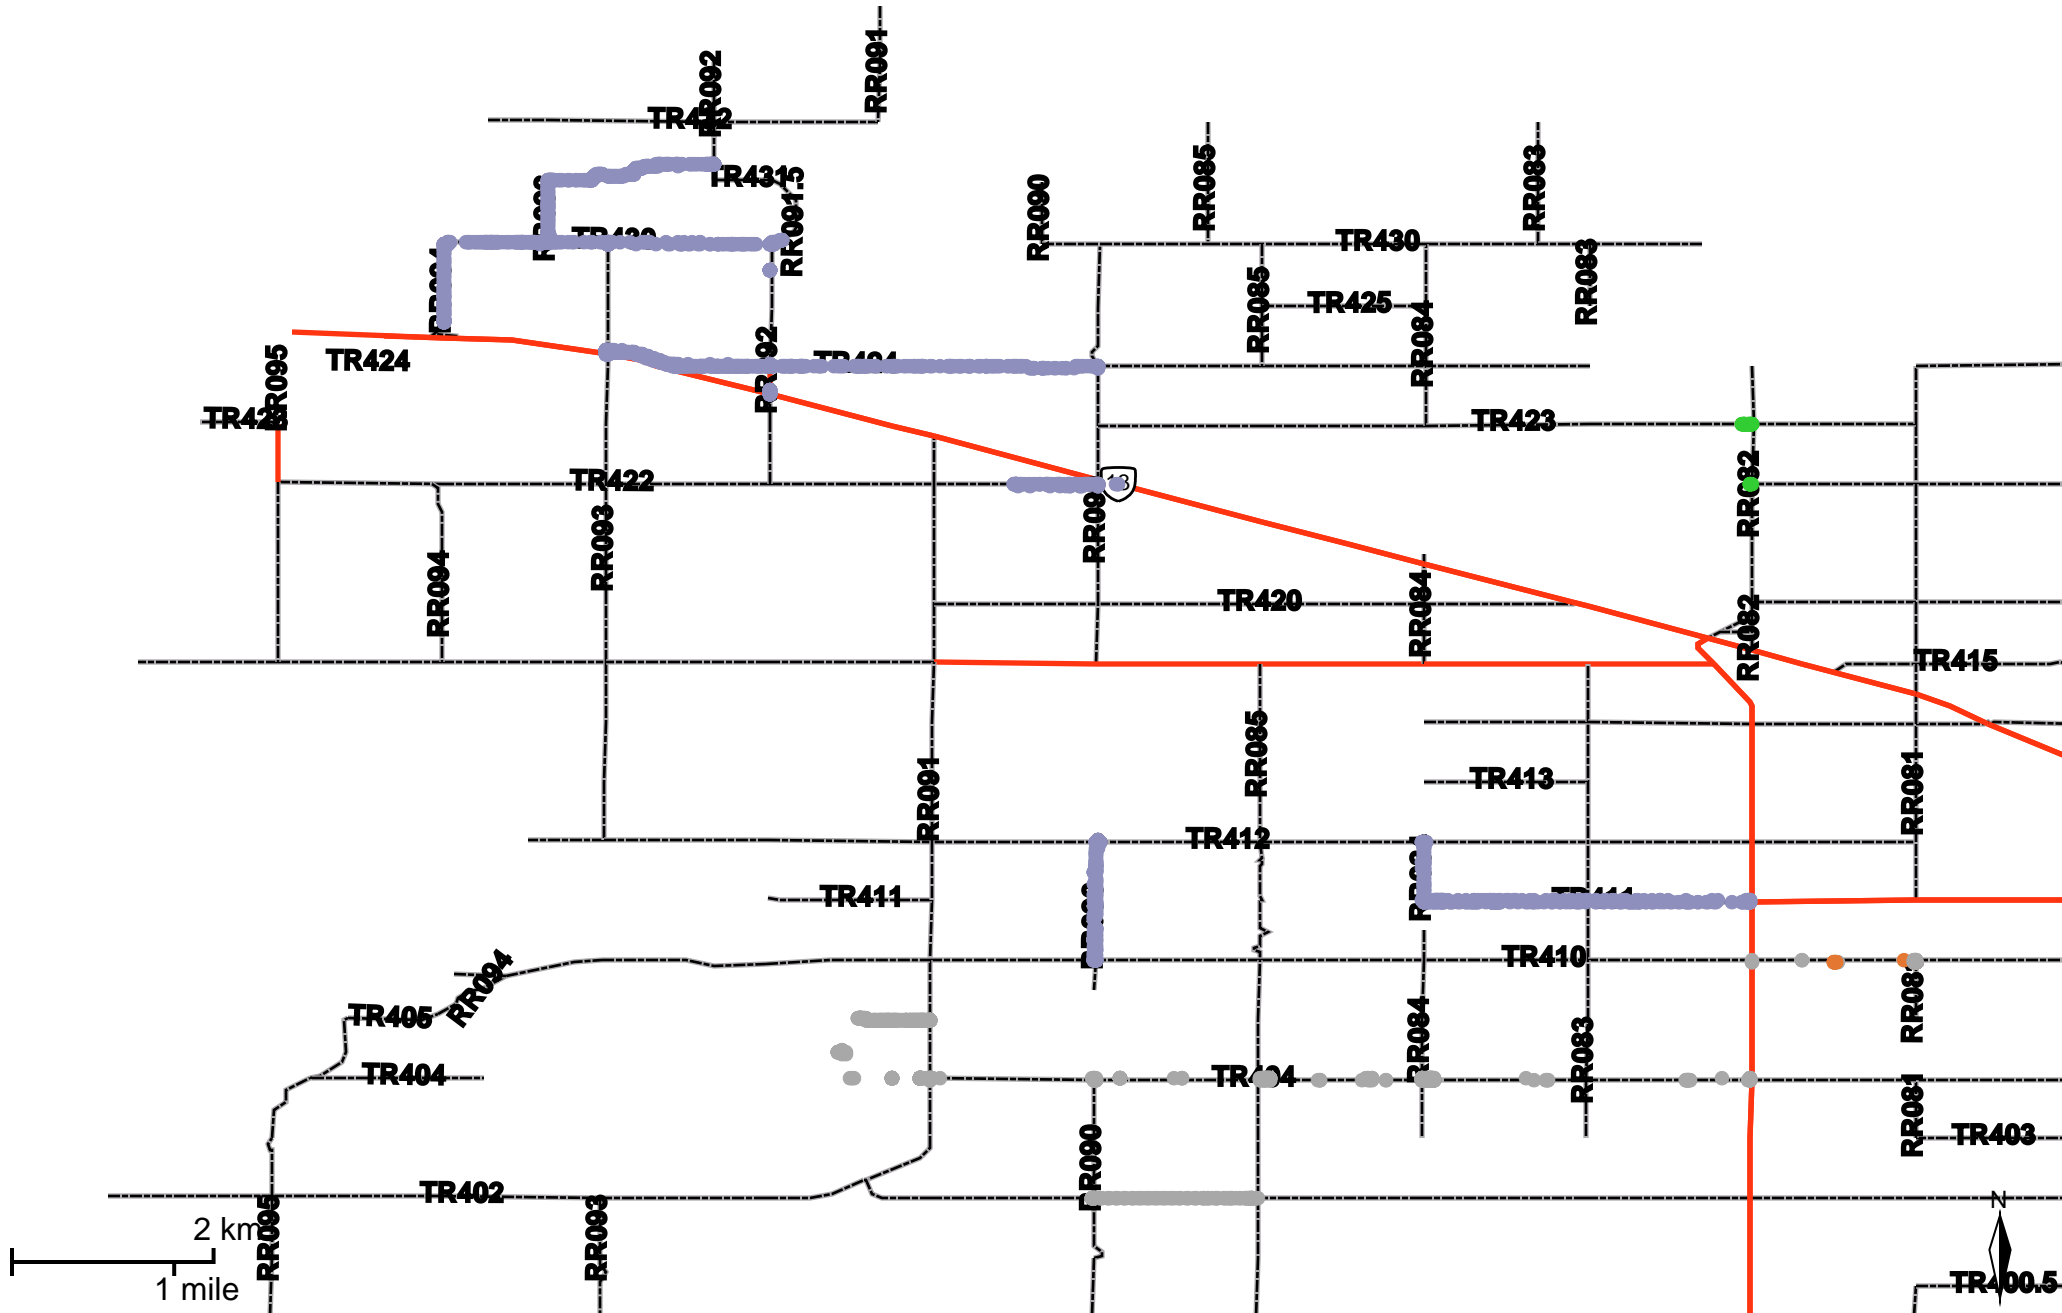

Grader Activity Weekly Report

From Date: 2020-08-31
 To Date: 2020-09-06
 Electoral Division: 7
 Total Distance(km): 62.2
 Total Time(h): 12.1
 Speed Threshold(km/h): 10