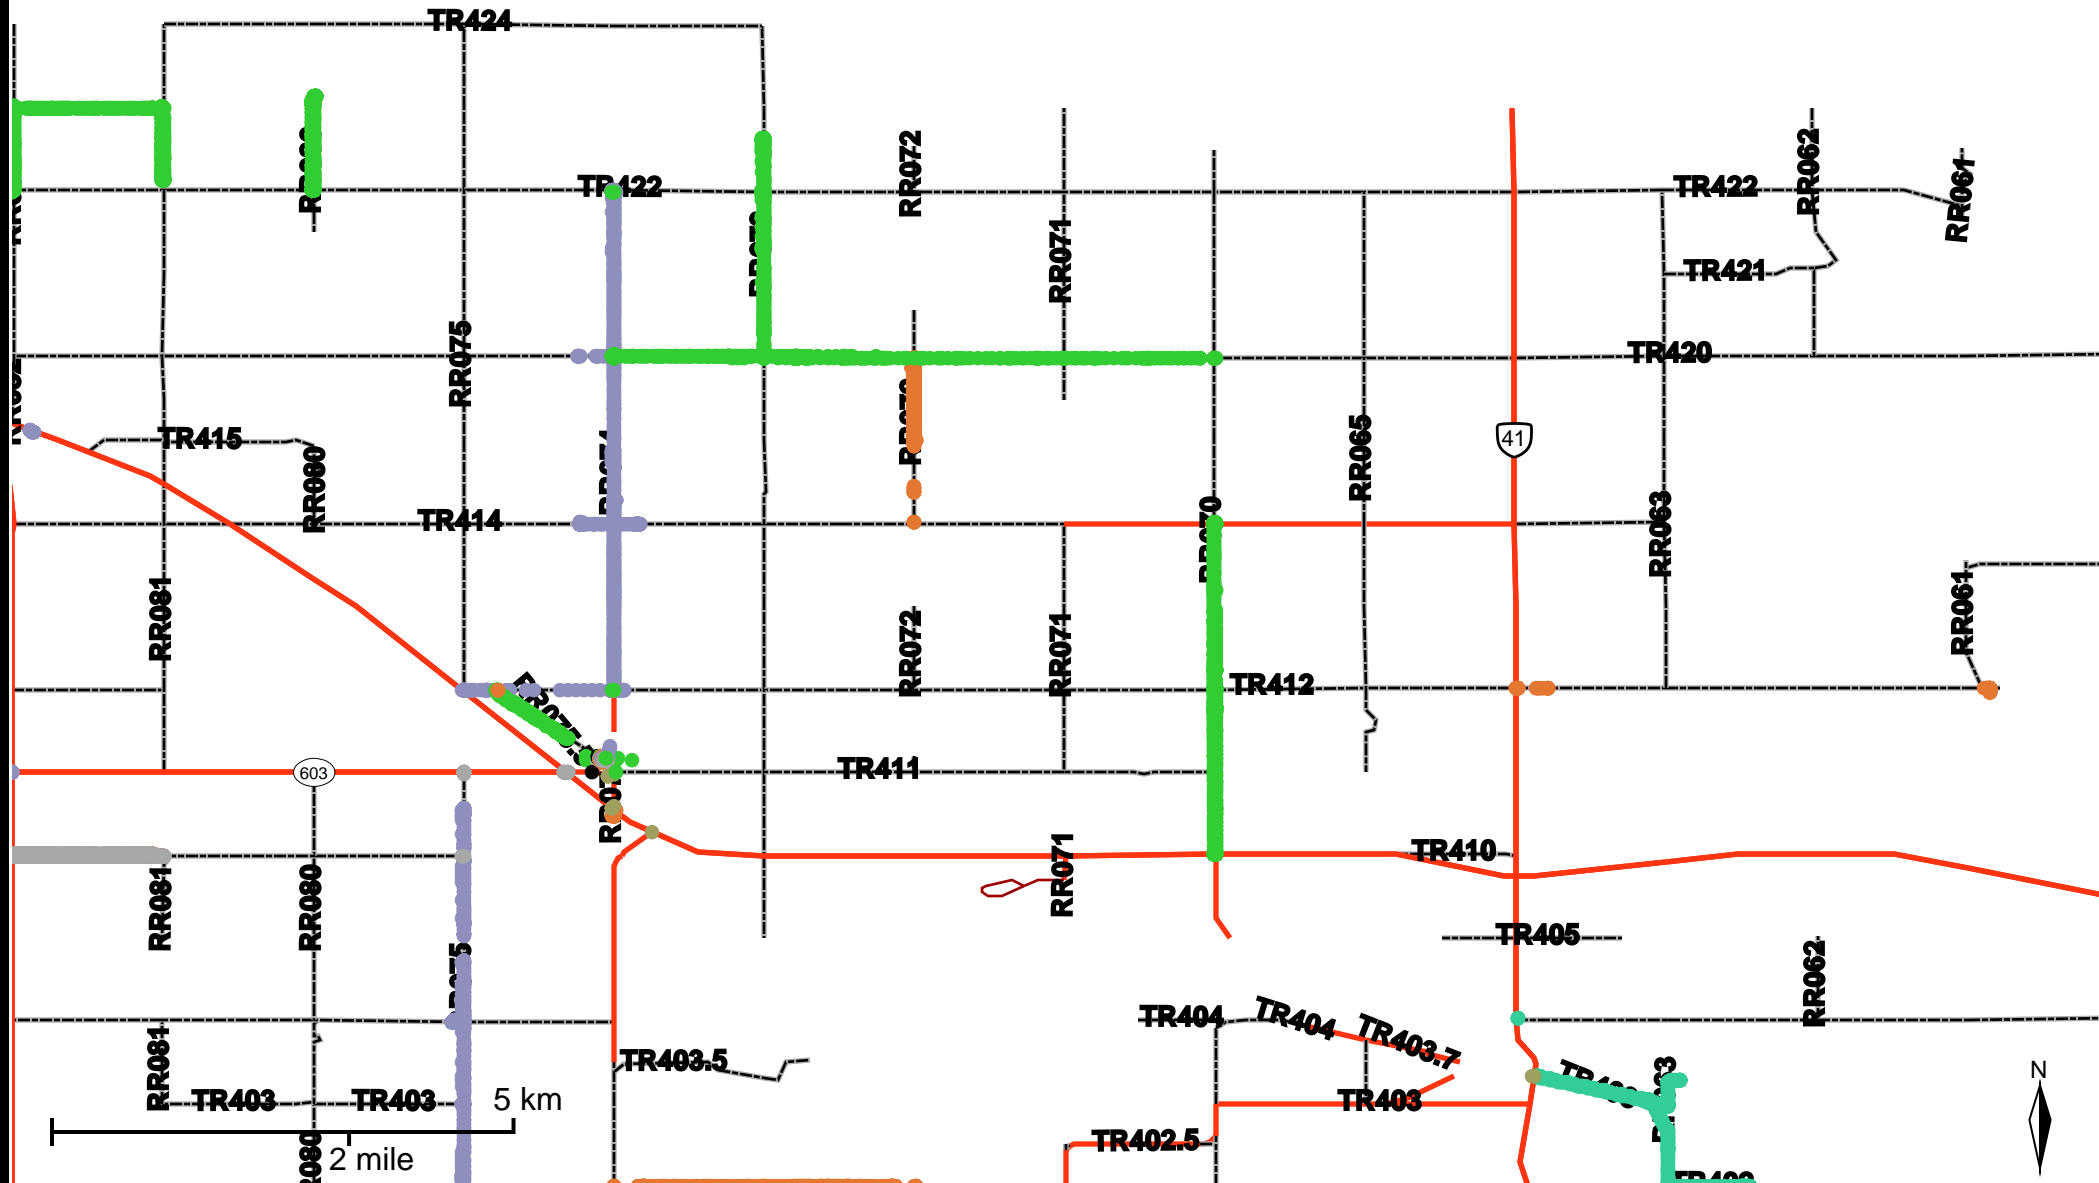

# Grader Activity Weekly Report

From Date: 2020-08-31  
 To Date: 2020-09-06  
 Electoral Division: 6  
 Total Distance(km): 353  
 Total Time(h): 143.1  
 Speed Threshold(km/h): 10