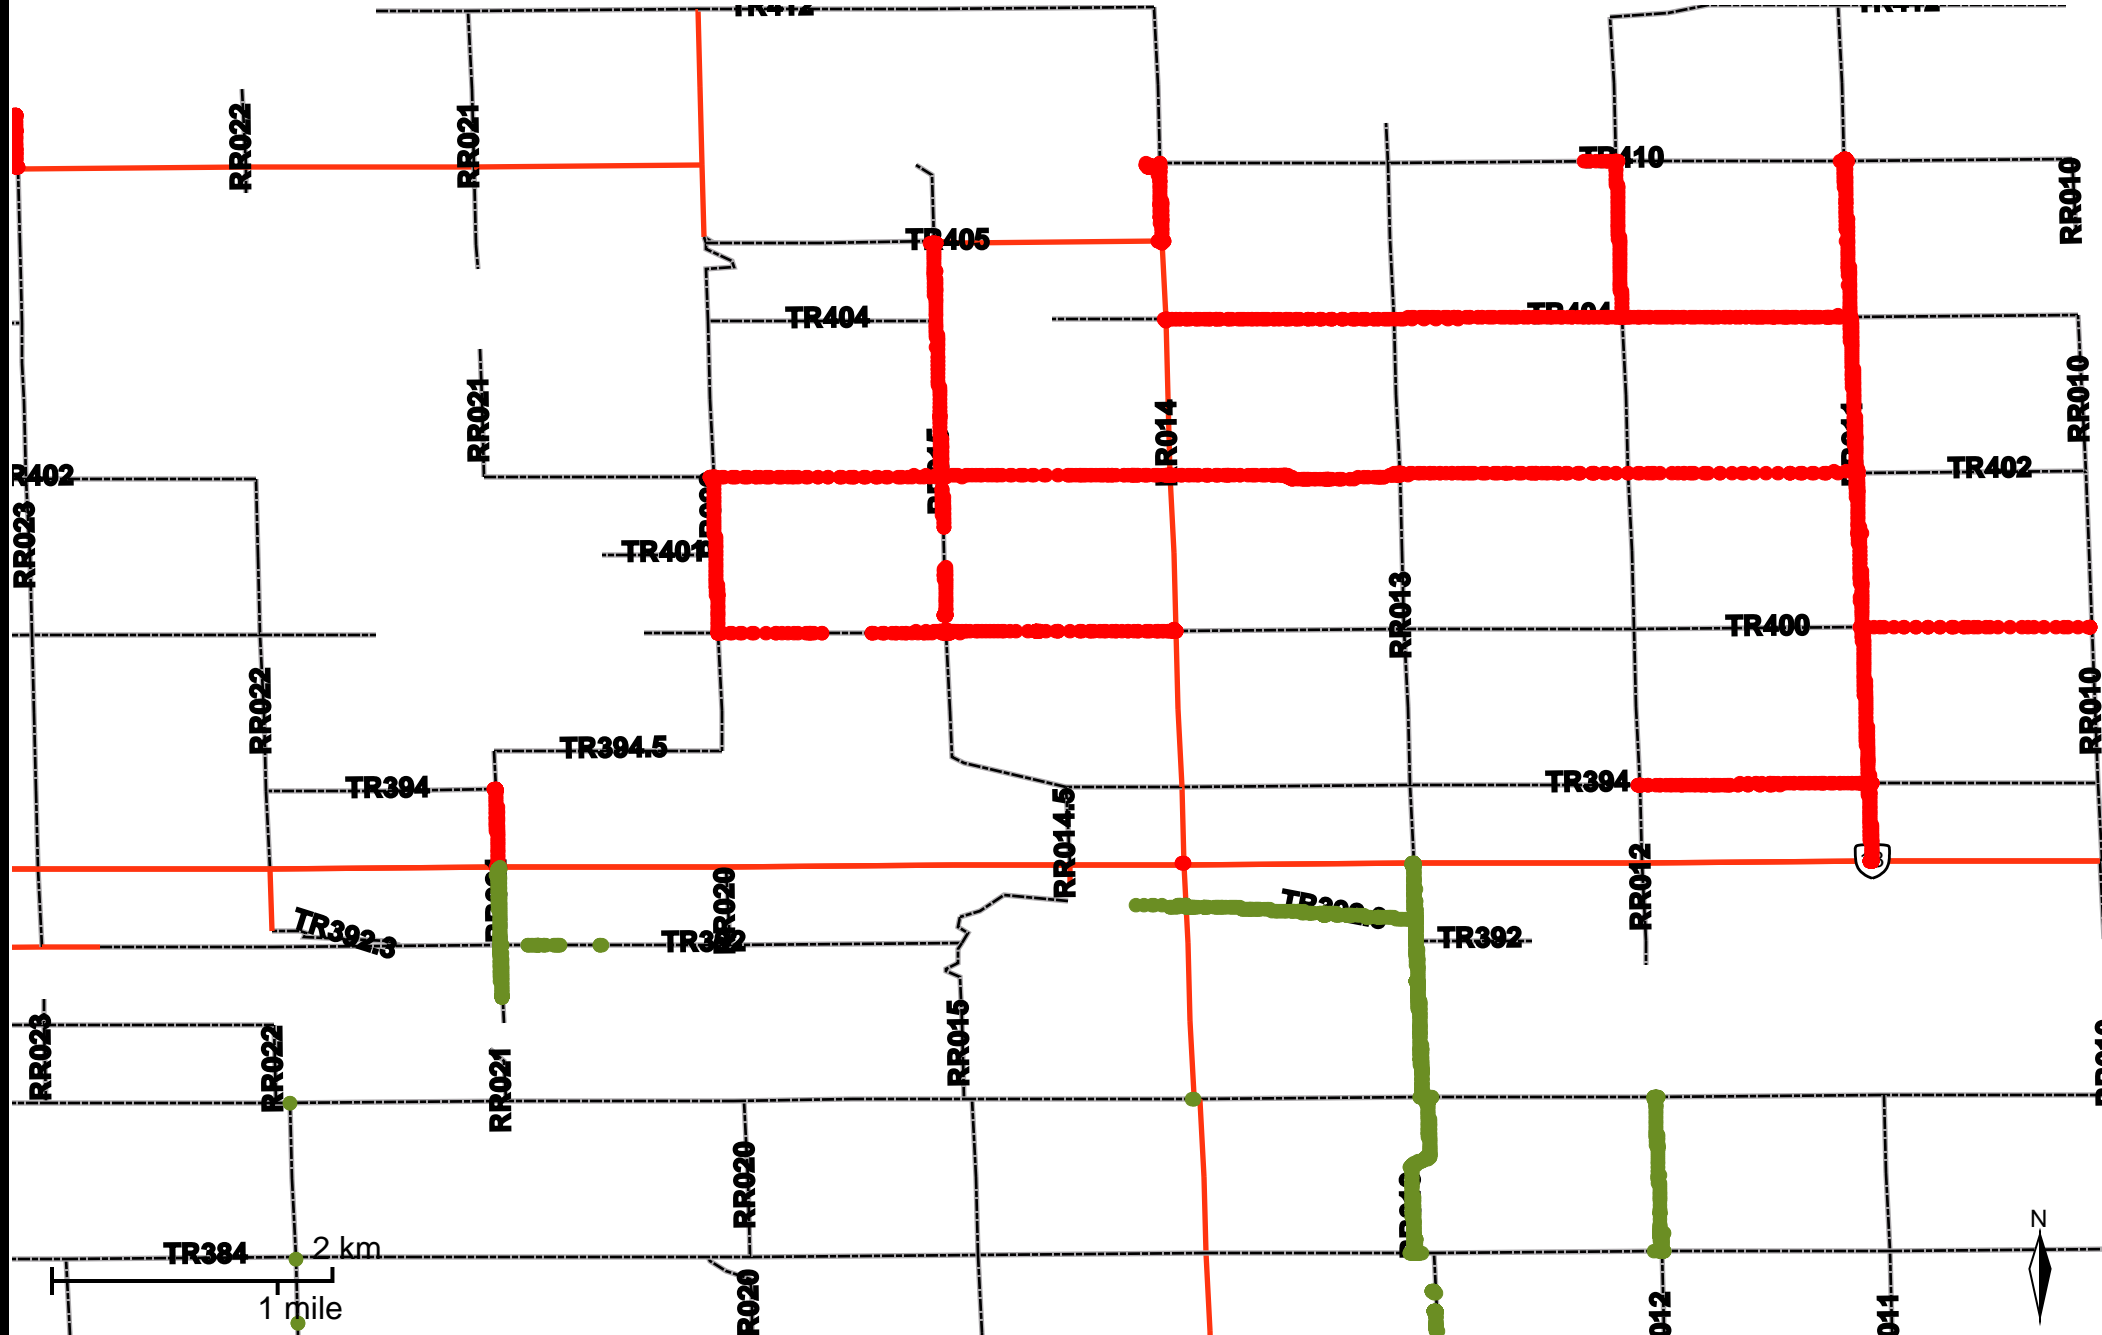

# Grader Activity Weekly Report

From Date: 2020-08-31  
To Date: 2020-09-06  
Electoral Division: 2  
Total Distance(km): 245.7  
Total Time(h): 35.3  
Speed Threshold(km/h): 10