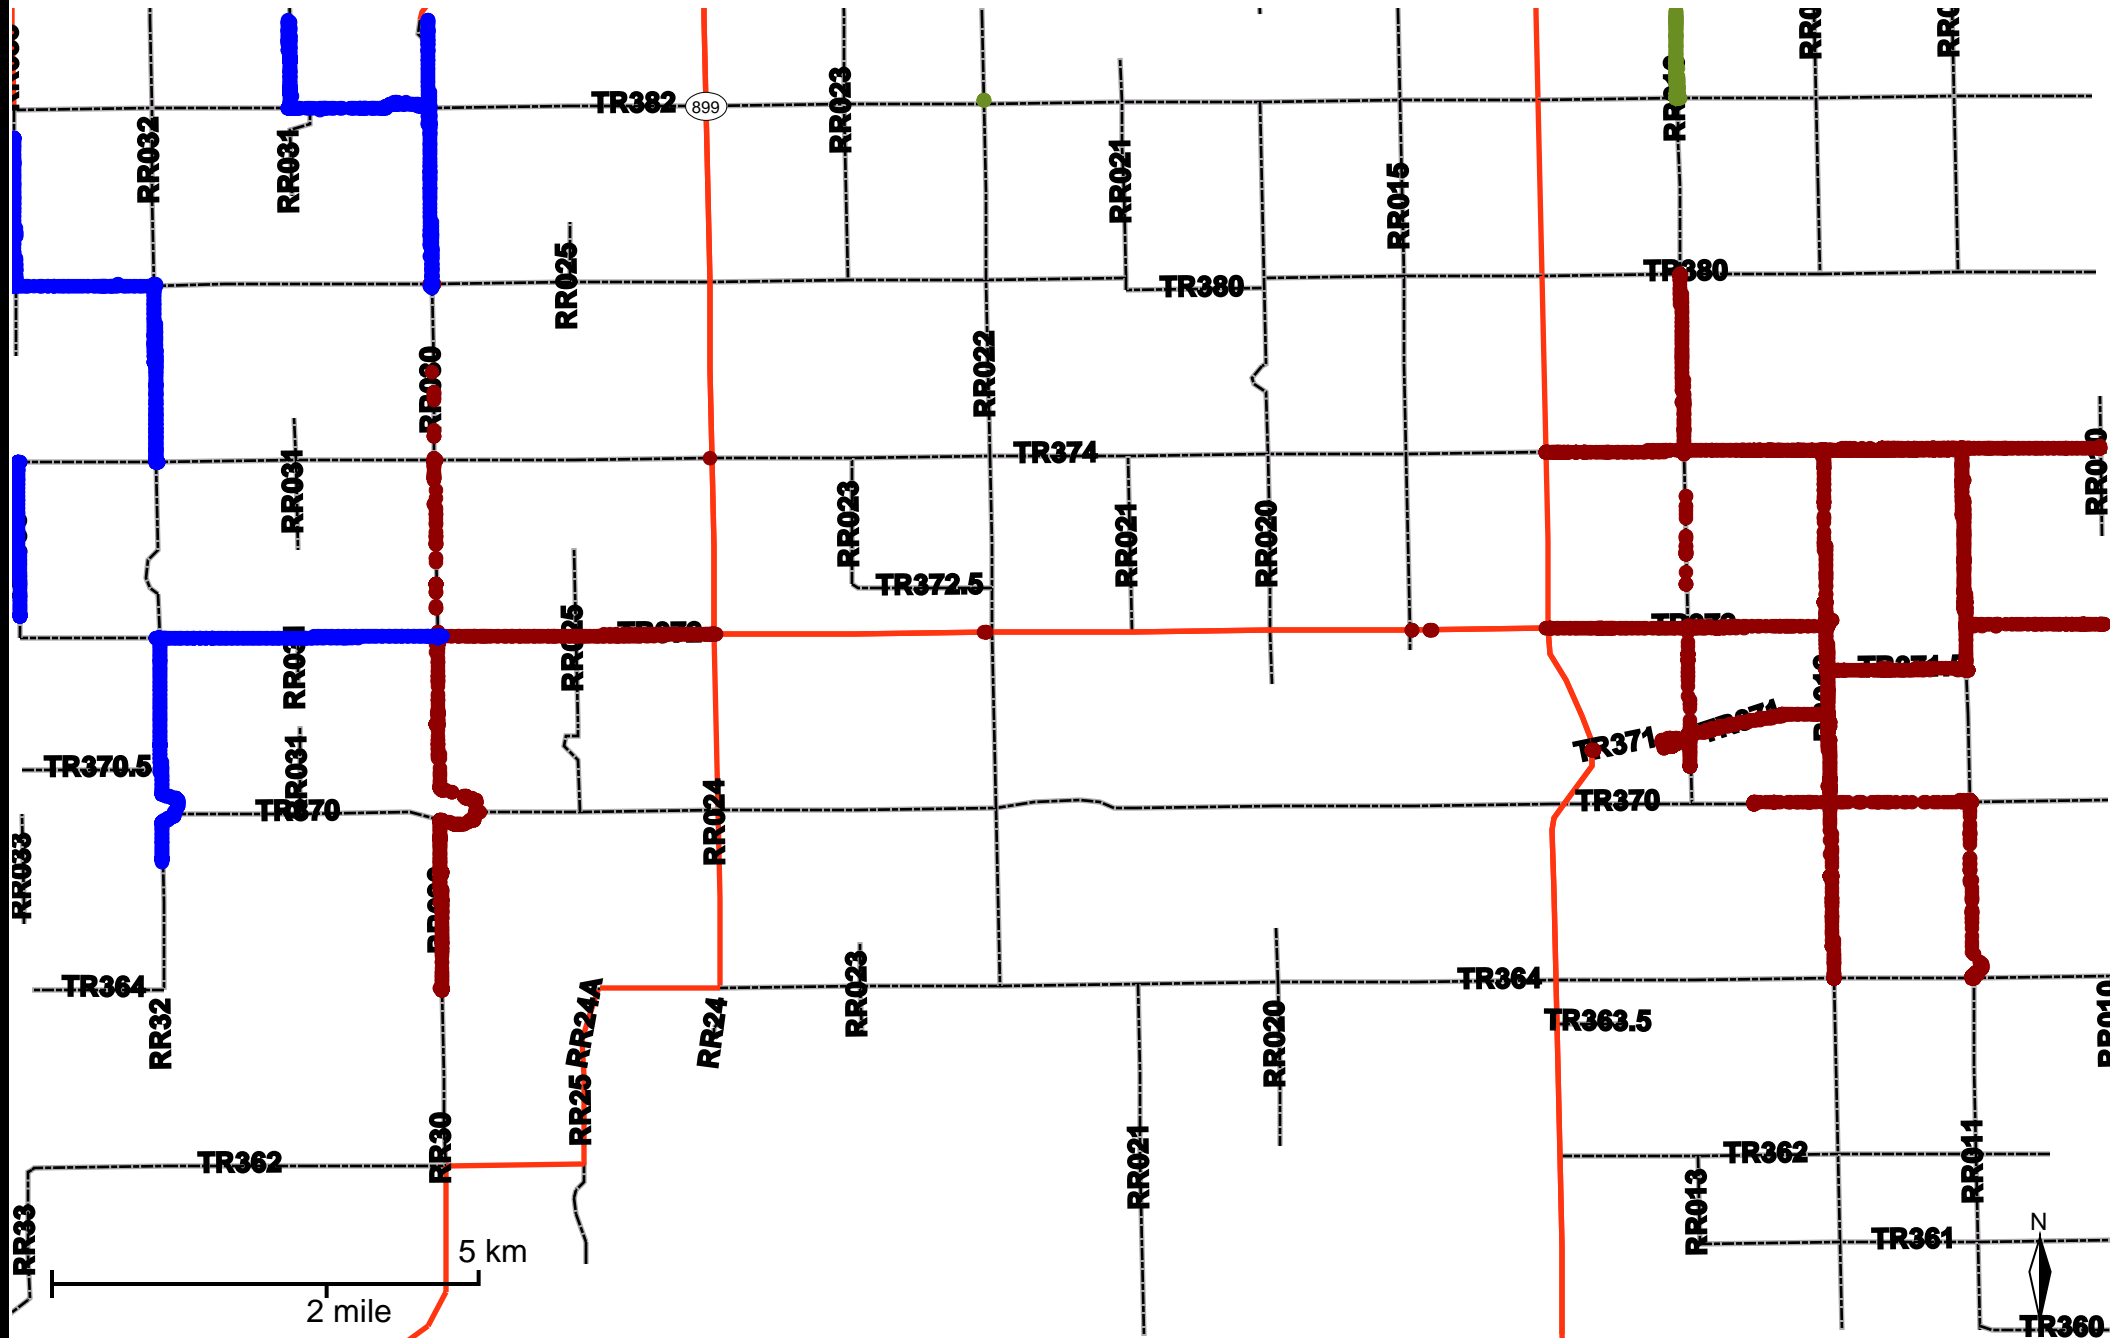

Grader Activity Weekly Report

From Date: 2020-08-31
 To Date: 2020-09-06
 Electoral Division: 1
 Total Distance(km): 244.1
 Total Time(h): 40.2
 Speed Threshold(km/h): 10