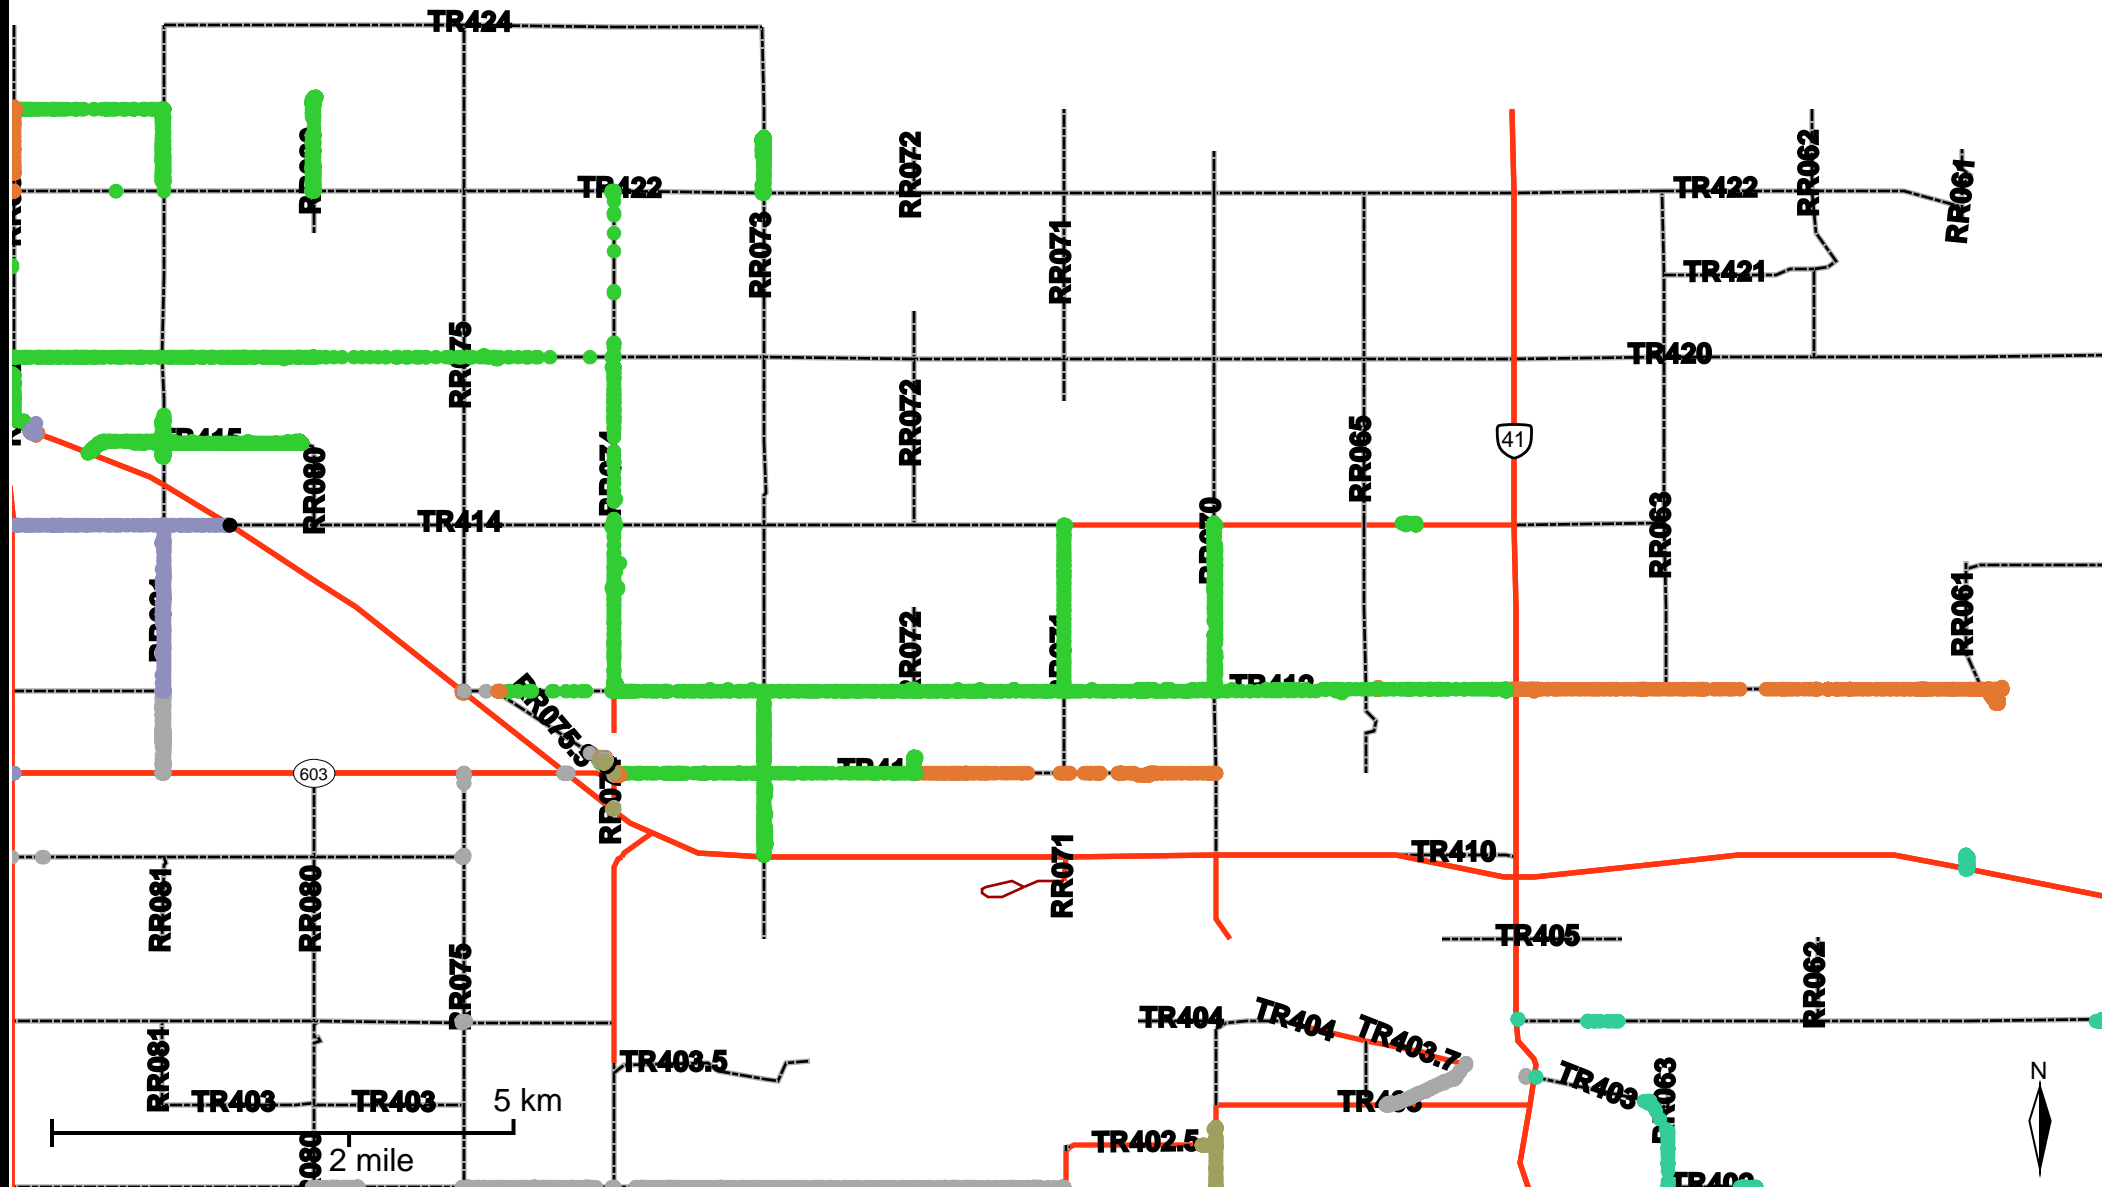

Grader Activity Weekly Report

From Date: 2020-07-27
 To Date: 2020-08-02
 Electoral Division: 6
 Total Distance(km): 239.3
 Total Time(h): 118.9
 Speed Threshold(km/h): 10