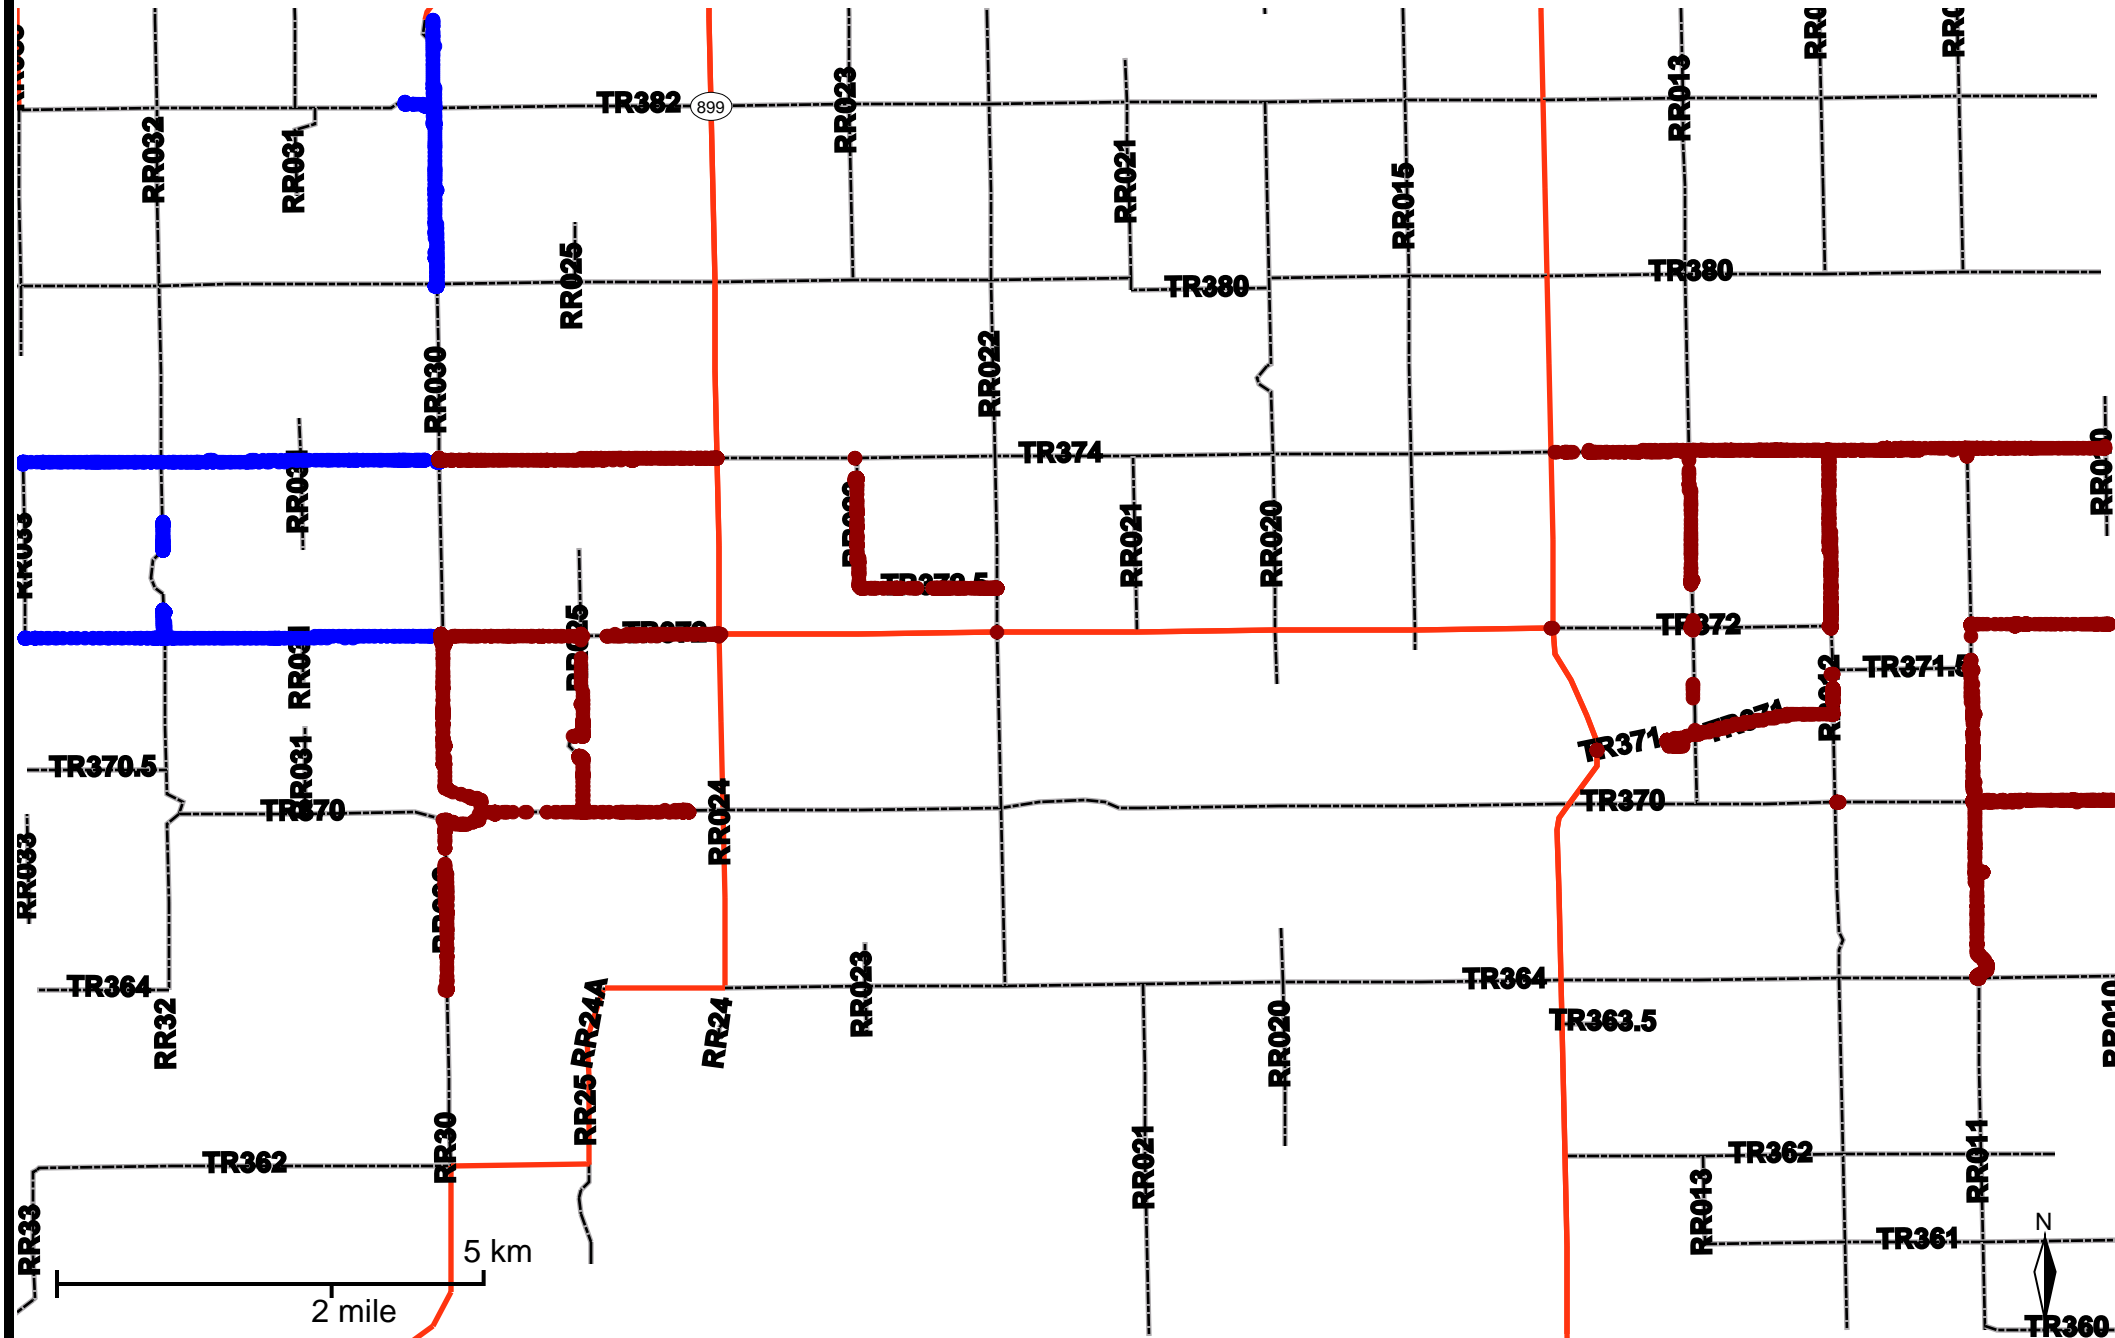

# Grader Activity Weekly Report

From Date: 2020-07-27  
To Date: 2020-08-02  
Electoral Division: 1  
Total Distance(km): 179.3  
Total Time(h): 62.8  
Speed Threshold(km/h): 10