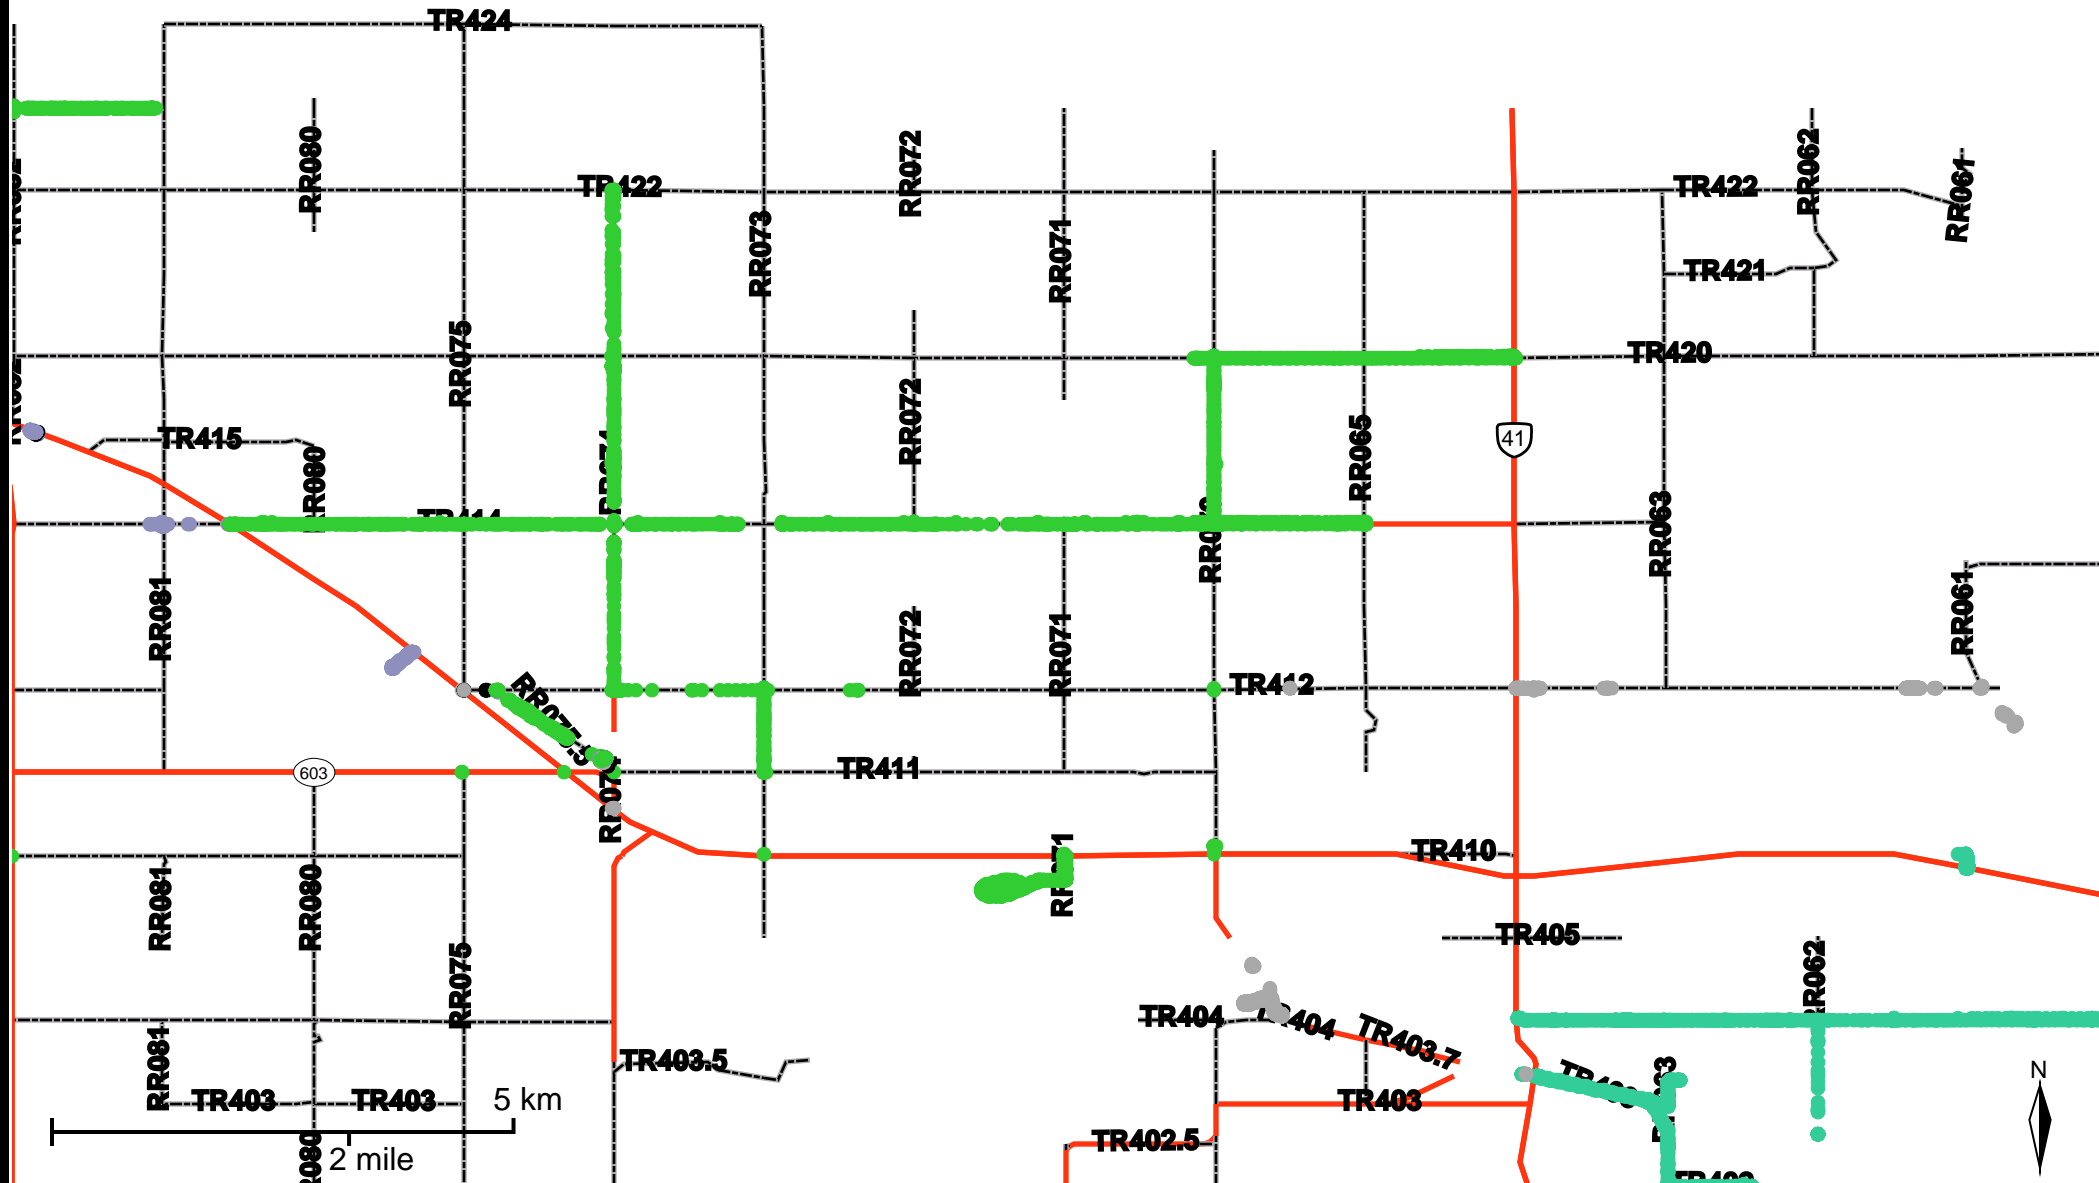

Grader Activity Weekly Report

From Date: 2020-08-10
To Date: 2020-08-16
Electoral Division: 6
Total Distance(km): 168.3
Total Time(h): 51.9
Speed Threshold(km/h): 10