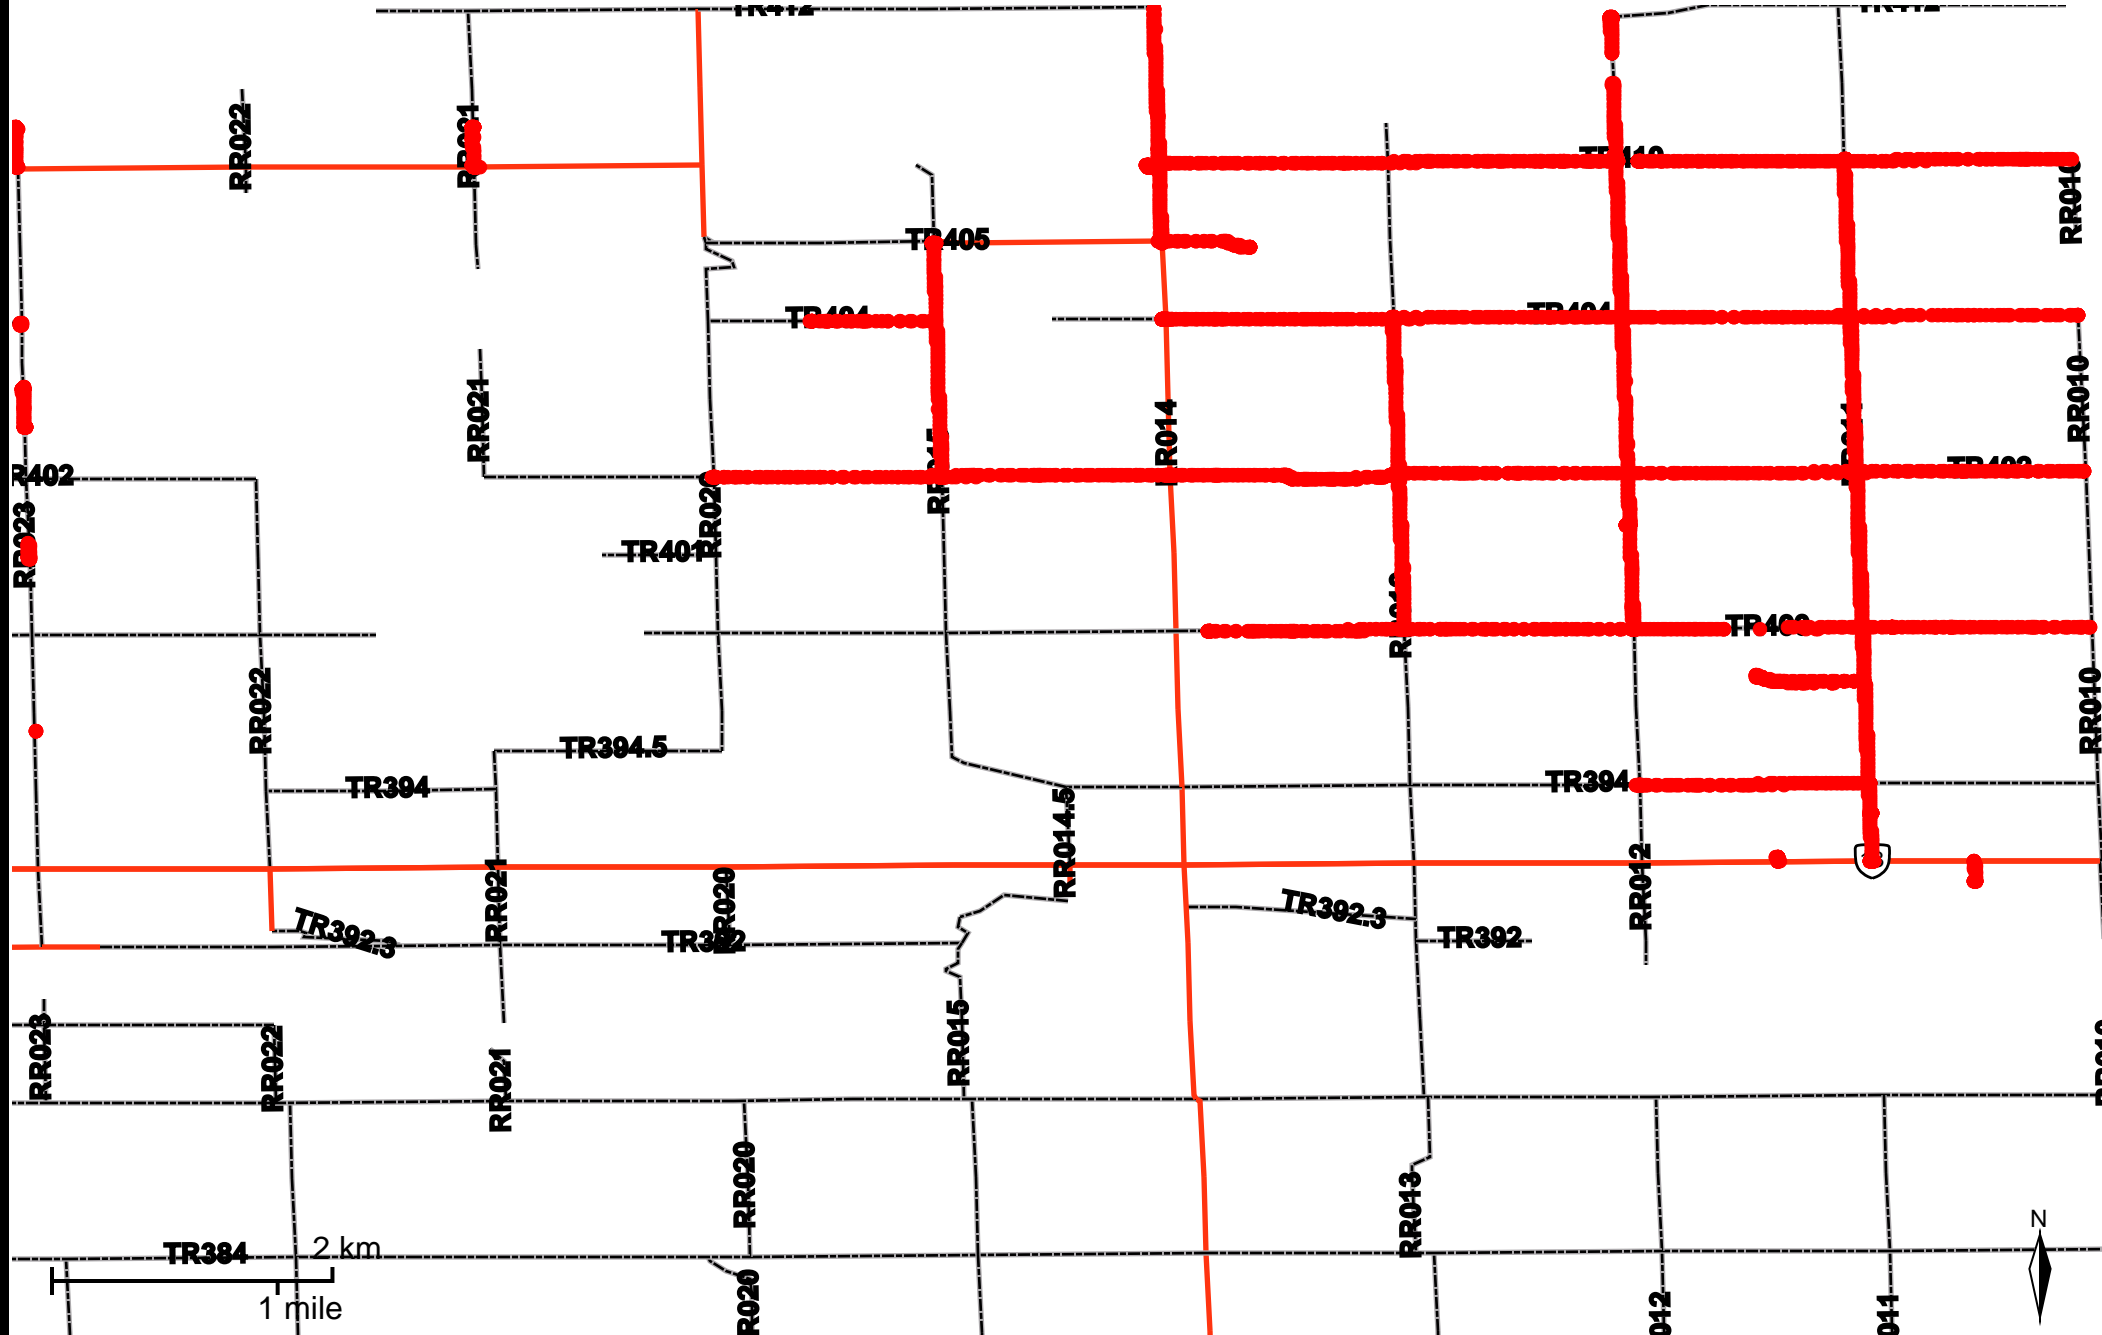

Grader Activity Weekly Report

From Date: 2020-08-10
To Date: 2020-08-16
Electoral Division: 2
Total Distance(km): 256.5
Total Time(h): 45.2
Speed Threshold(km/h): 10