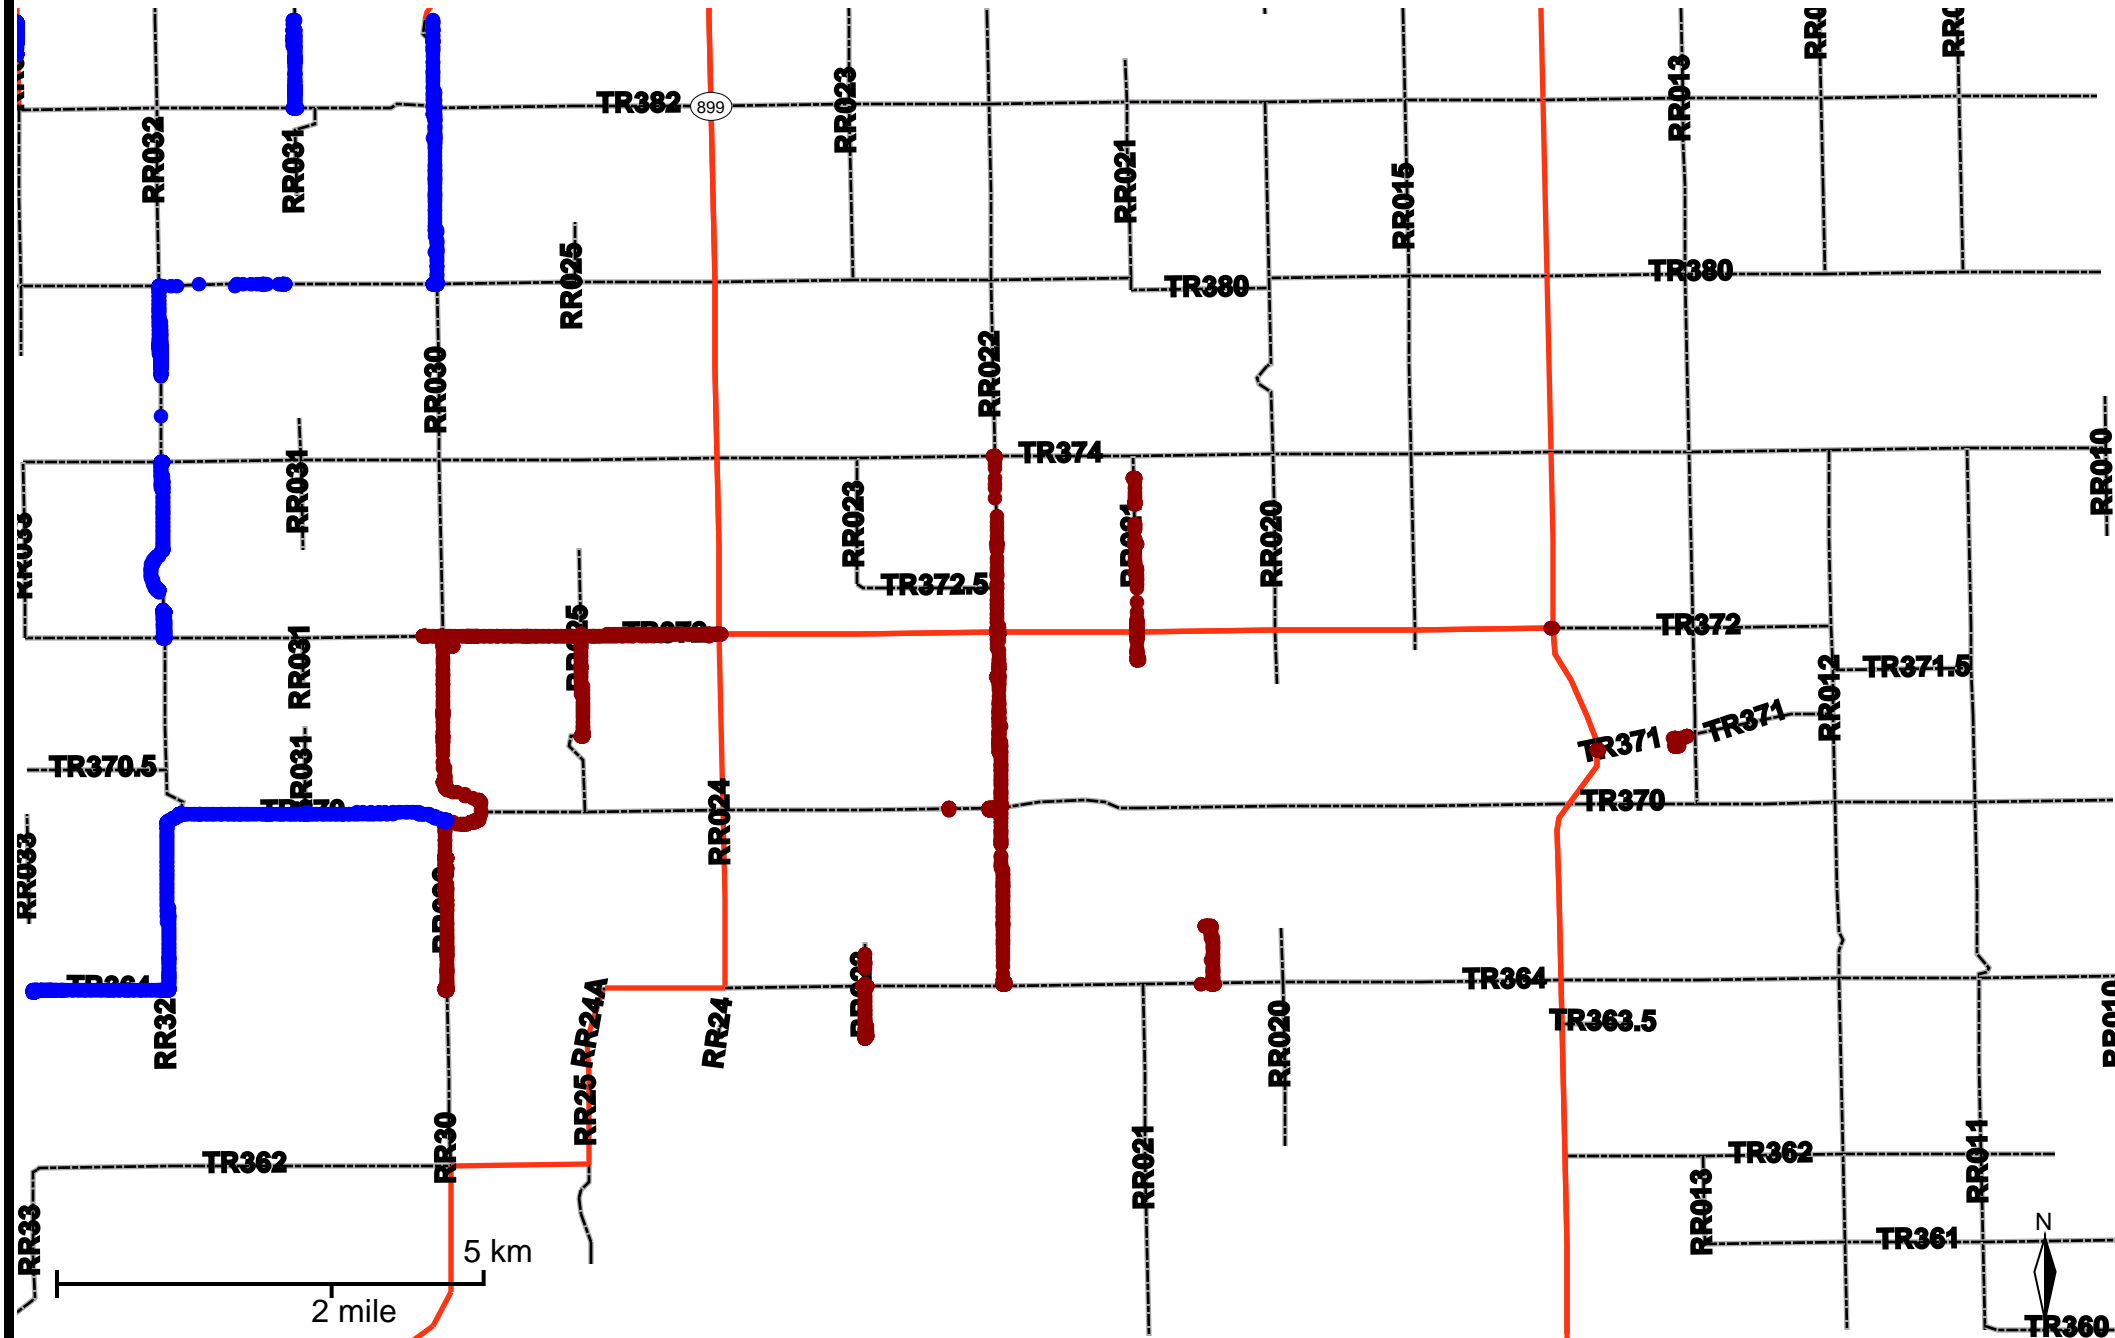

Grader Activity Weekly Report

From Date: 2020-08-10
To Date: 2020-08-16
Electoral Division: 1
Total Distance(km): 137.1
Total Time(h): 23.1
Speed Threshold(km/h): 10