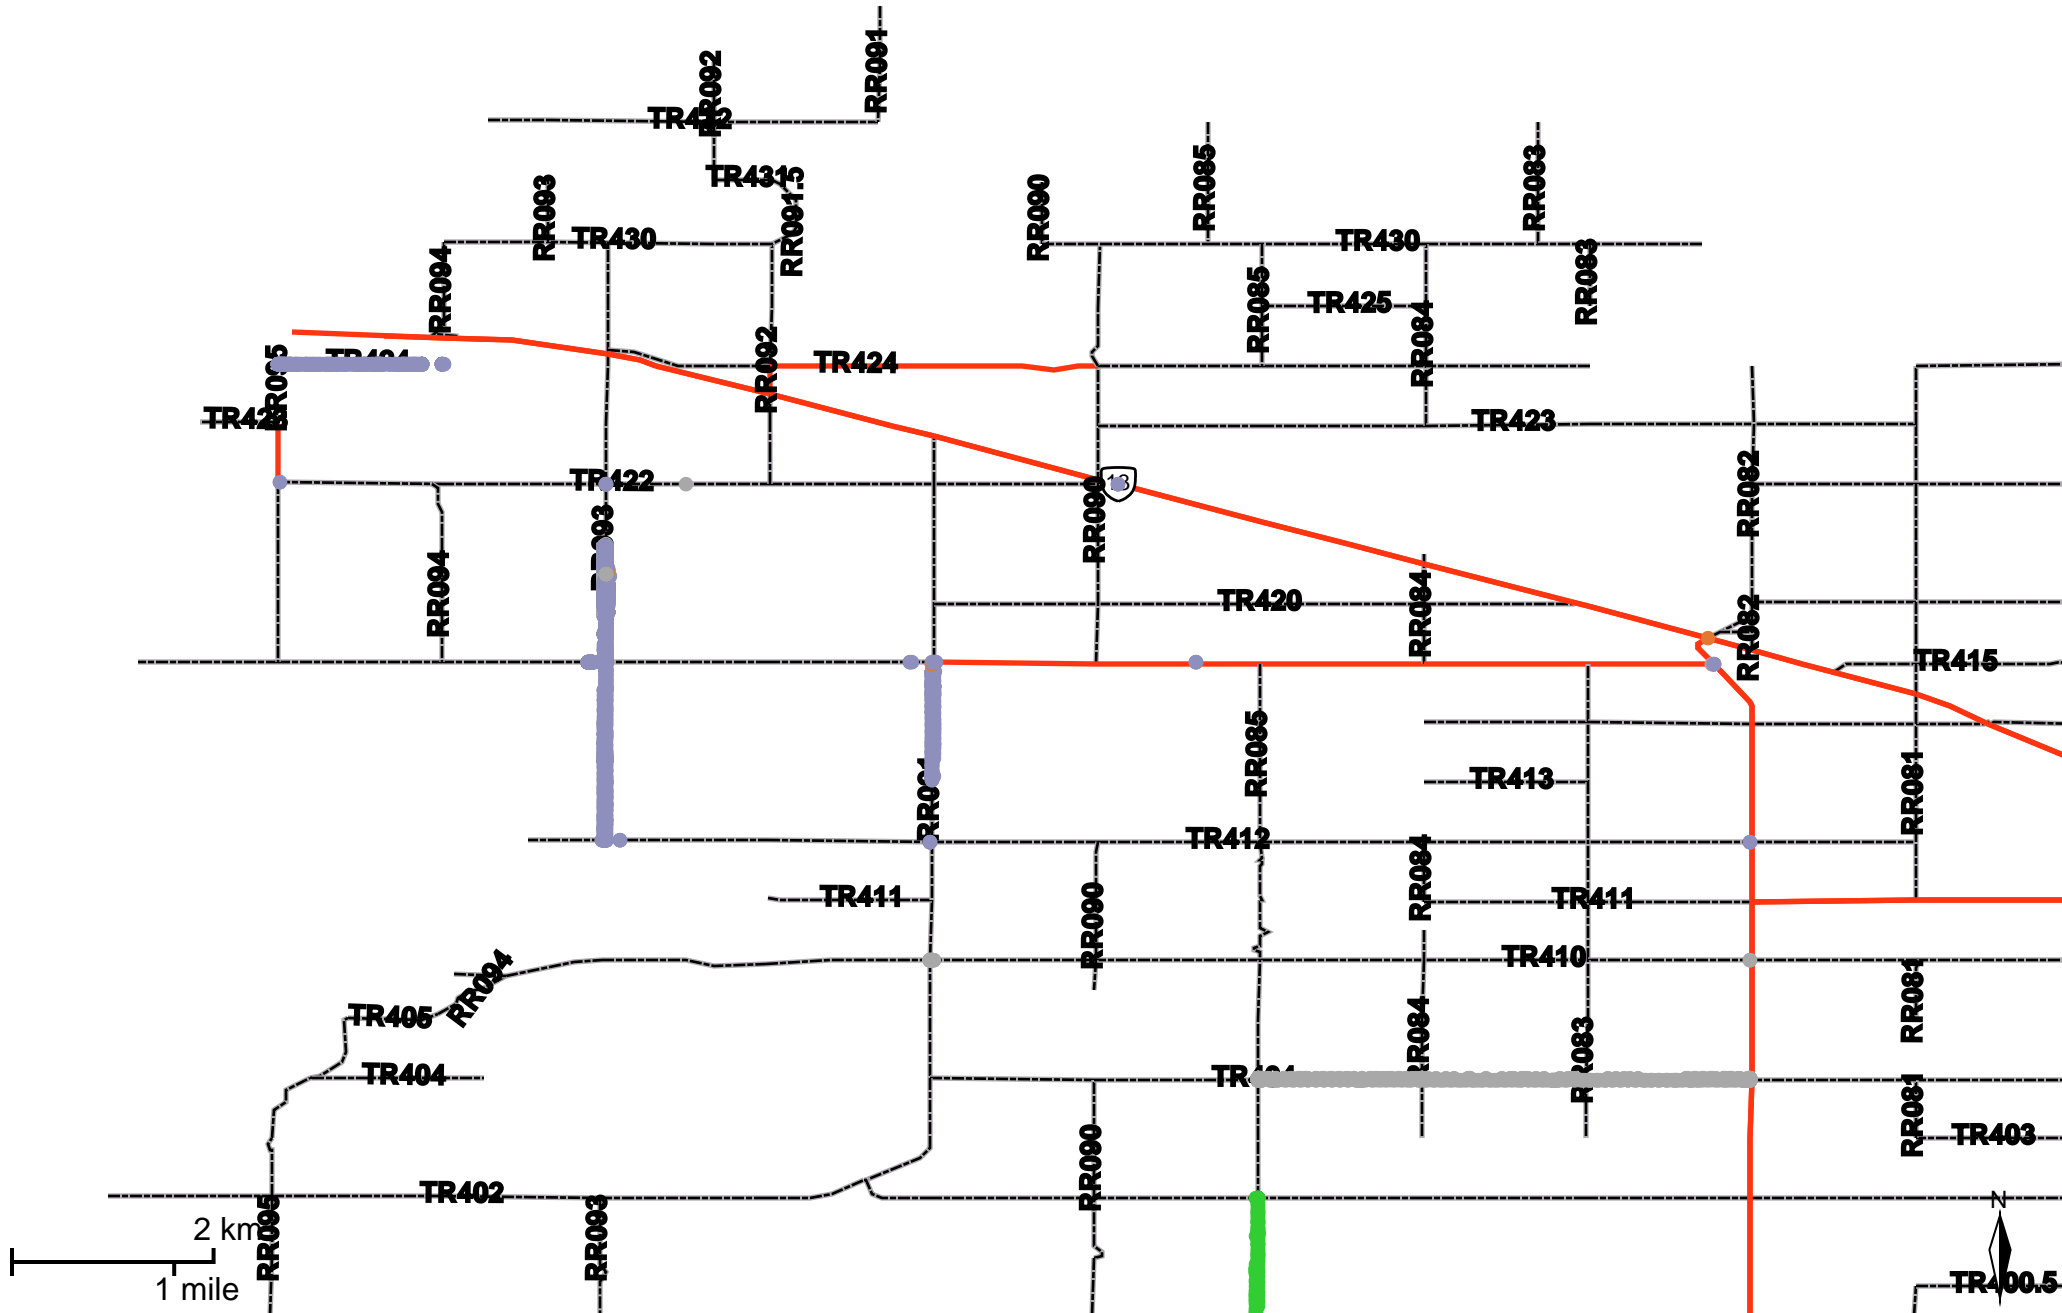

# Grader Activity Weekly Report

2 km  
1 mile

From Date: 2020-08-03  
To Date: 2020-08-09  
Electoral Division: 7  
Total Distance(km): 205.4  
Total Time(h): 50.5  
Speed Threshold(km/h): 10