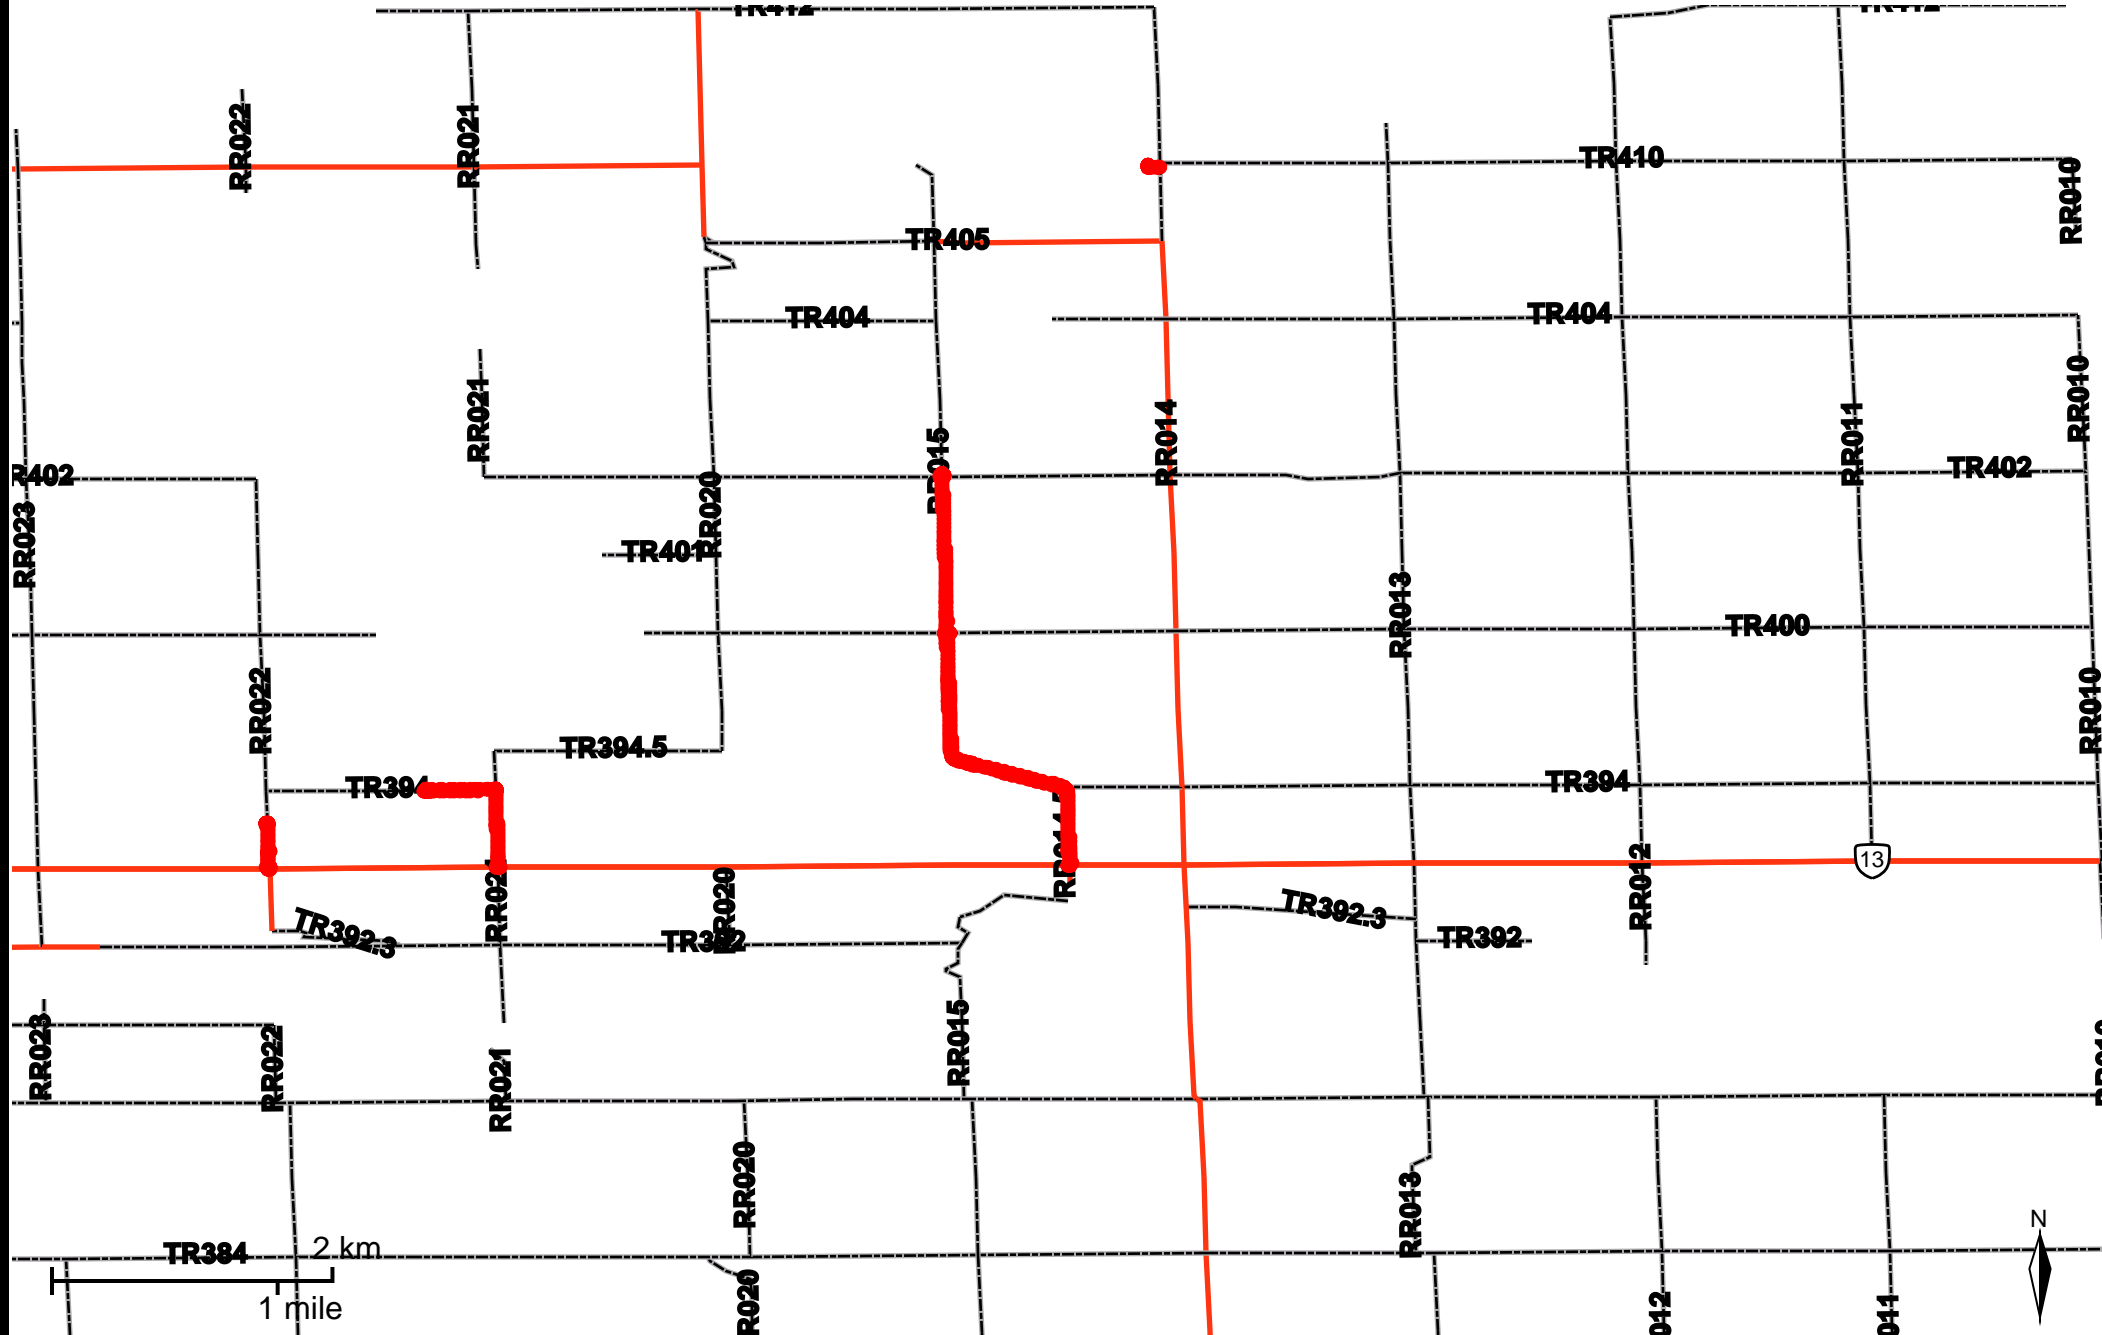

Grader Activity Weekly Report

From Date: 2020-08-03
To Date: 2020-08-09
Electoral Division: 2
Total Distance(km): 45.2
Total Time(h): 6
Speed Threshold(km/h): 10