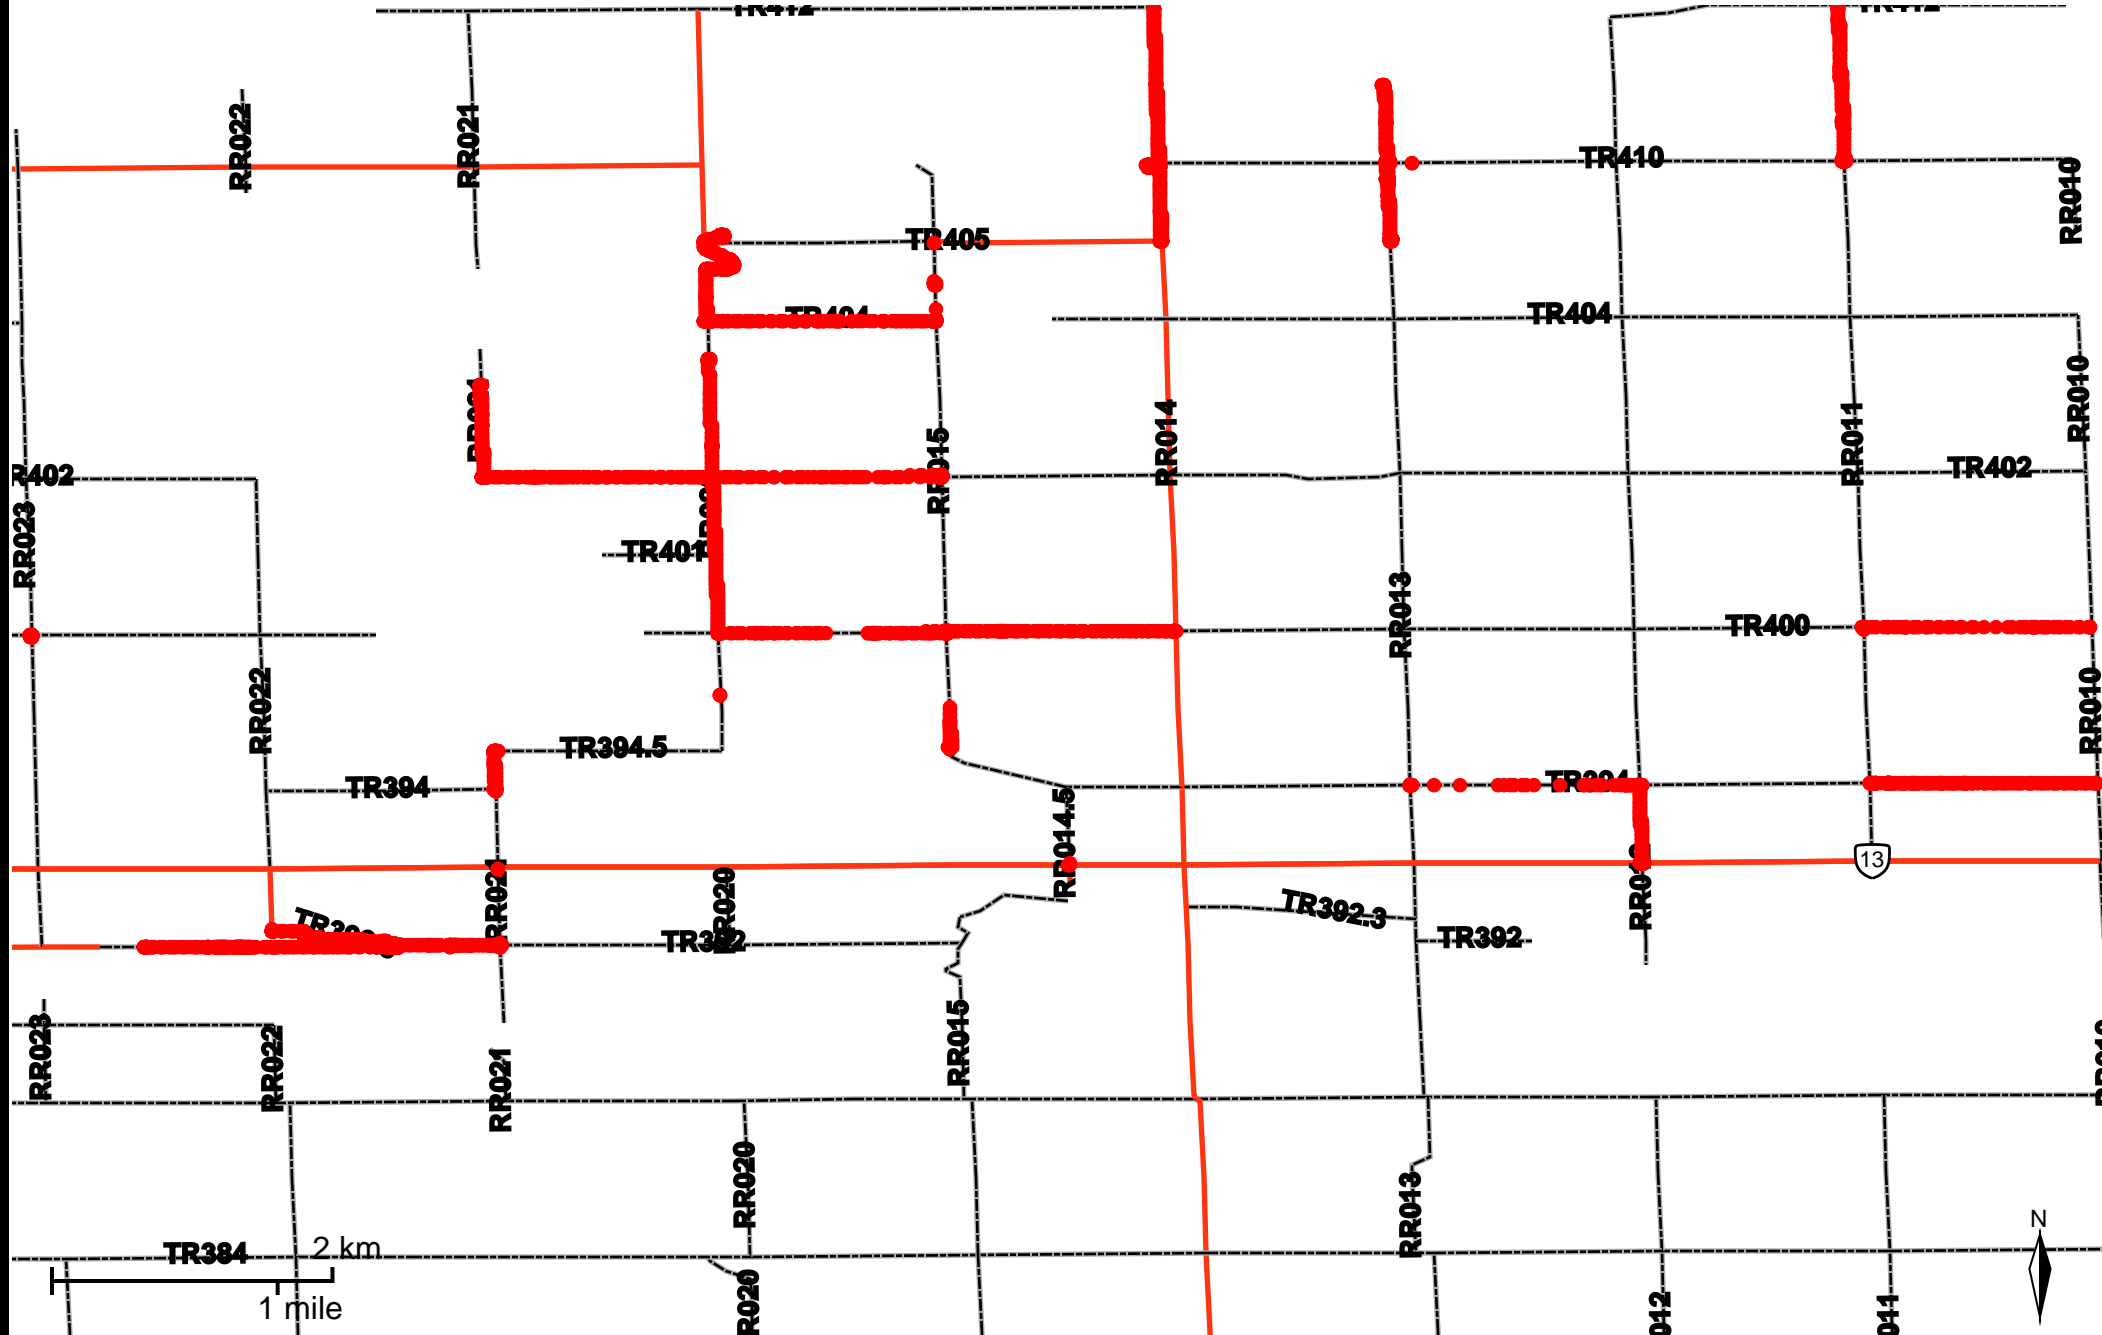

# Grader Activity Weekly Report

From Date: 2020-08-17  
To Date: 2020-08-23  
Electoral Division: 2  
Total Distance(km): 138.9  
Total Time(h): 33.4  
Speed Threshold(km/h): 10